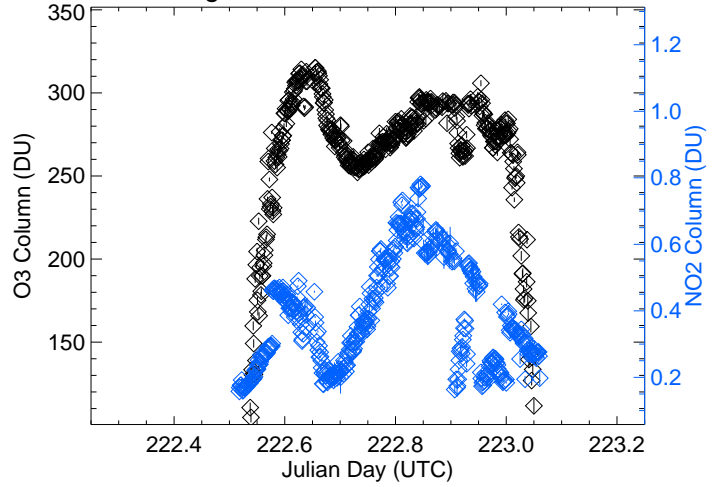

P17_ground-Fort-Collins Average Diurnal Cycle

P17_ground-Fort-Collins Date: 0810

P17_ground-Fort-Collins Date: 0811

P17_ground-Fort-Collins Date: 0813

P17_ground-Fort-Collins Date: 0815

P18_ground-Table-Mtn Average Diurnal Cycle

P18_ground-Table-Mtn Date: 0810

P18_ground-Table-Mtn Date: 0811

P18_ground-Table-Mtn Date: 0813

P18_ground-Table-Mtn Date: 0815

P21_ground-Weld-Tower Average Diurnal Cycle

P21_ground-Weld-Tower Date: 0810

P21_ground-Weld-Tower Date: 0811

P21_ground-Weld-Tower Date: 0813

P26_ground-Chatfield-Park Average Diurnal Cycle

P26_ground-Chatfield-Park Date: 0810

P26_ground-Chatfield-Park Date: 0811

P26_ground-Chatfield-Park Date: 0812

P26_ground-Chatfield-Park Date: 0814