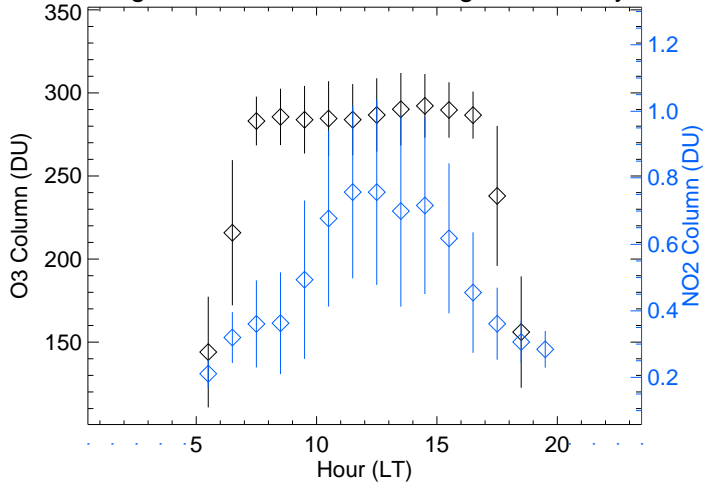

P17_ground-Fort-Collins Average Diurnal Cycle

P17_ground-Fort-Collins Date: 0810

P17_ground-Fort-Collins Date: 0811

P17_ground-Fort-Collins Date: 0813

P17_ground-Fort-Collins Date: 0815

P18_ground-Table-Mtn Average Diurnal Cycle

P18_ground-Table-Mtn Date: 0810

P18_ground-Table-Mtn Date: 0811

P18_ground-Table-Mtn Date: 0813

P18_ground-Table-Mtn Date: 0815

P21_ground-Weld-Tower Average Diurnal Cycle

P21_ground-Weld-Tower Date: 0810

P21_ground-Weld-Tower Date: 0811

P21_ground-Weld-Tower Date: 0813

P26_ground-Chatfield-Park Average Diurnal Cycle

P26_ground-Chatfield-Park Date: 0810

P26_ground-Chatfield-Park Date: 0811

P26_ground-Chatfield-Park Date: 0812

P26_ground-Chatfield-Park Date: 0814