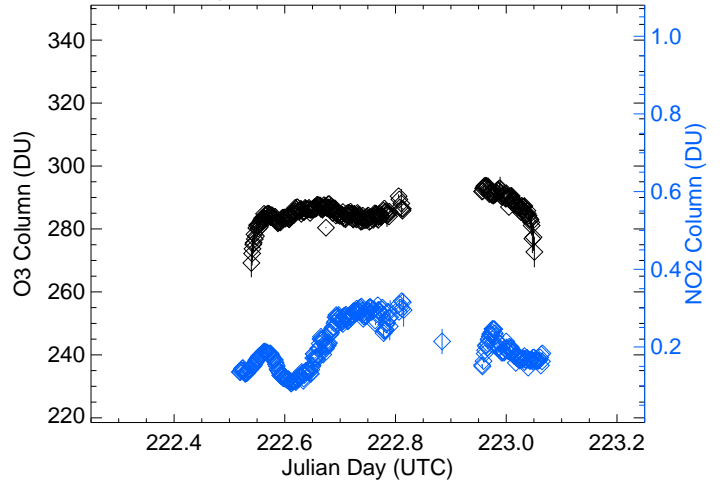

P17_ground-Fort-Collins Average Diurnal Cycle

P17_ground-Fort-Collins Date: 0810

P17_ground-Fort-Collins Date: 0811

P17_ground-Fort-Collins Date: 0813

P17_ground-Fort-Collins Date: 0815

P18_ground-Table-Mtn Average Diurnal Cycle

P18_ground-Table-Mtn Date: 0810

P18_ground-Table-Mtn Date: 0811

P18_ground-Table-Mtn Date: 0813

P18_ground-Table-Mtn Date: 0815

P21_ground-Weld-Tower Average Diurnal Cycle

P21_ground-Weld-Tower Date: 0810

P21_ground-Weld-Tower Date: 0811

P21_ground-Weld-Tower Date: 0813

P26_ground-Chatfield-Park Average Diurnal Cycle

P26_ground-Chatfield-Park Date: 0810

P26_ground-Chatfield-Park Date: 0811

P26_ground-Chatfield-Park Date: 0812

P26_ground-Chatfield-Park Date: 0814