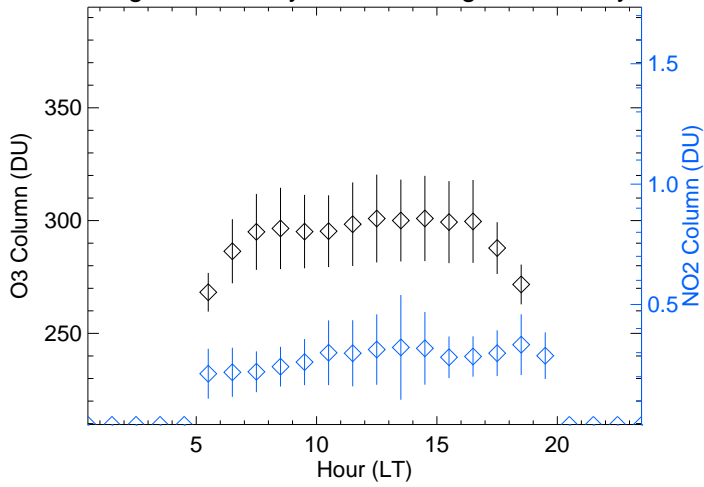

P28_ground-Fort-Collins Average Diurnal Cycle

P29_ground-Niwot-Ridge Average Diurnal Cycle

P29_ground-Niwot-Ridge Date: 0810

P29_ground-Niwot-Ridge Date: 0811

P29_ground-Niwot-Ridge Date: 0813

P29_ground-Niwot-Ridge Date: 0815

P31_ground-Rocky-Flats Average Diurnal Cycle

P31_ground-Rocky-Flats Date: 0810

P31_ground-Rocky-Flats Date: 0811

P31_ground-Rocky-Flats Date: 0813

P34_ground-Boulder Average Diurnal Cycle

P34_ground-Boulder Date: 0810