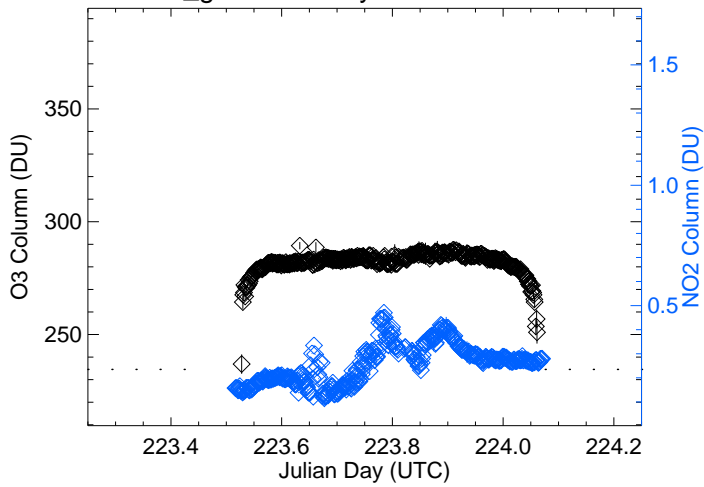

P34_ground-Boulder Average Diurnal Cycle

P31_ground-Rocky-Flats Date: 0811