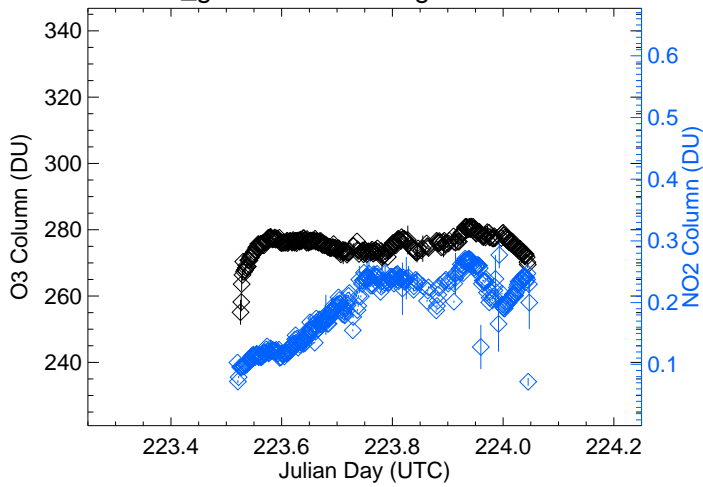

P26_ground-Chatfield-Park Date: 0815

P27_ground-I25-Denver Average Diurnal Cycle

P27_ground-I25-Denver Date: 0810

P27_ground-I25-Denver Date: 0811

P27_ground-I25-Denver Date: 0813

P27_ground-I25-Denver Date: 0815

P28_ground-Fort-Collins Average Diurnal Cycle

P29_ground-Niwot-Ridge Average Diurnal Cycle

P29_ground-Niwot-Ridge Date: 0810

P29_ground-Niwot-Ridge Date: 0811

P29_ground-Niwot-Ridge Date: 0813

P29_ground-Niwot-Ridge Date: 0815

P31_ground-Rocky-Flats Average Diurnal Cycle

P31_ground-Rocky-Flats Date: 0810

P31_ground-Rocky-Flats Date: 0811

P31_ground-Rocky-Flats Date: 0813

P34_ground-Boulder Average Diurnal Cycle

P34_ground-Boulder Date: 0810