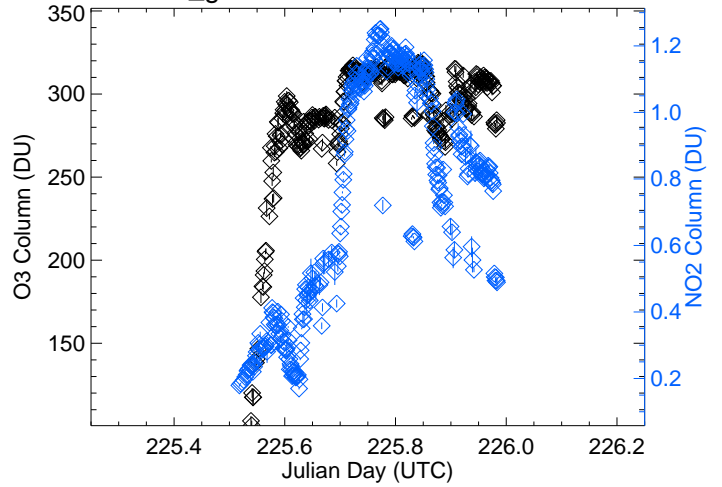

P17_ground-Fort-Collins Average Diurnal Cycle

P17_ground-Fort-Collins Date: 0810

P17_ground-Fort-Collins Date: 0811

P17_ground-Fort-Collins Date: 0813

P17_ground-Fort-Collins Date: 0815

P18_ground-Table-Mtn Average Diurnal Cycle

P18_ground-Table-Mtn Date: 0810

P18_ground-Table-Mtn Date: 0811

P18_ground-Table-Mtn Date: 0813

P18_ground-Table-Mtn Date: 0815

P21_ground-Weld-Tower Average Diurnal Cycle

P21_ground-Weld-Tower Date: 0810

P21_ground-Weld-Tower Date: 0811

P21_ground-Weld-Tower Date: 0813

P26_ground-Chatfield-Park Average Diurnal Cycle

P26_ground-Chatfield-Park Date: 0810

P26_ground-Chatfield-Park Date: 0811

P26_ground-Chatfield-Park Date: 0812

P26_ground-Chatfield-Park Date: 0814