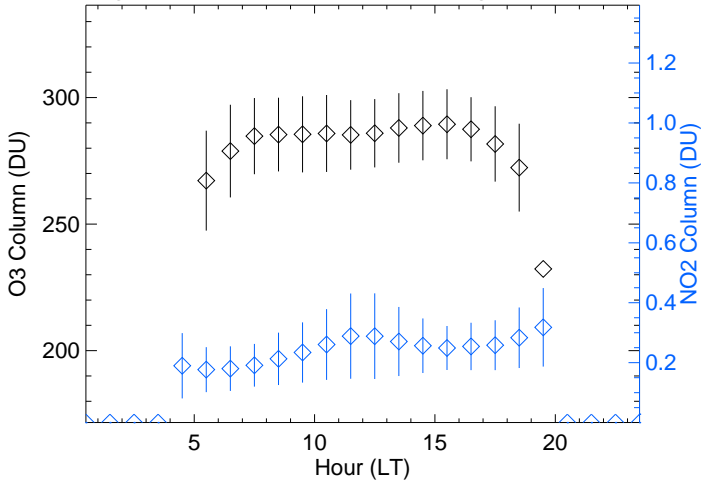

P18_ground-Table-Mtn Date: 0810

P18_ground-Table-Mtn Date: 0811

P18_ground-Table-Mtn Date: 0813

P18_ground-Table-Mtn Date: 0815

P21_ground-Weld-Tower Average Diurnal Cycle

P21_ground-Weld-Tower Date: 0810

P21_ground-Weld-Tower Date: 0811

P21_ground-Weld-Tower Date: 0813

P26_ground-Chatfield-Park Average Diurnal Cycle

P26_ground-Chatfield-Park Date: 0810

P26_ground-Chatfield-Park Date: 0811

P26_ground-Chatfield-Park Date: 0812

P26_ground-Chatfield-Park Date: 0814