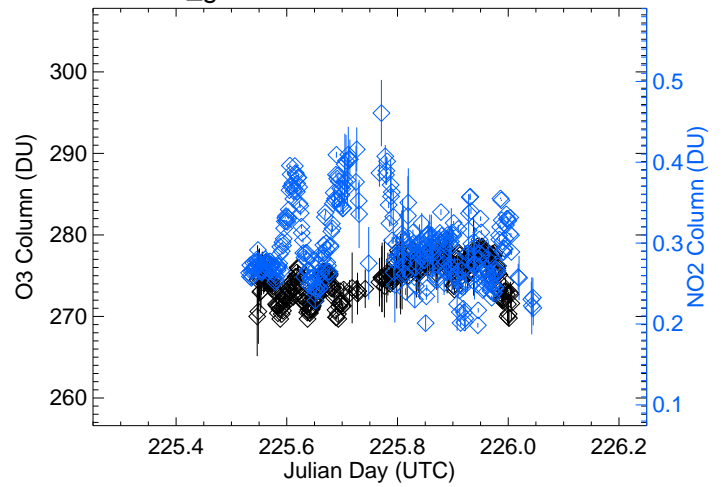

P18_ground-Table-Mtn Date: 0810

P18_ground-Table-Mtn Date: 0811

P18_ground-Table-Mtn Date: 0813

P18_ground-Table-Mtn Date: 0815

P21_ground-Weld-Tower Average Diurnal Cycle

P21_ground-Weld-Tower Date: 0810

P21_ground-Weld-Tower Date: 0811

P21_ground-Weld-Tower Date: 0813

P26_ground-Chatfield-Park Average Diurnal Cycle

P26_ground-Chatfield-Park Date: 0810

P26_ground-Chatfield-Park Date: 0811

P26_ground-Chatfield-Park Date: 0812

P26_ground-Chatfield-Park Date: 0814