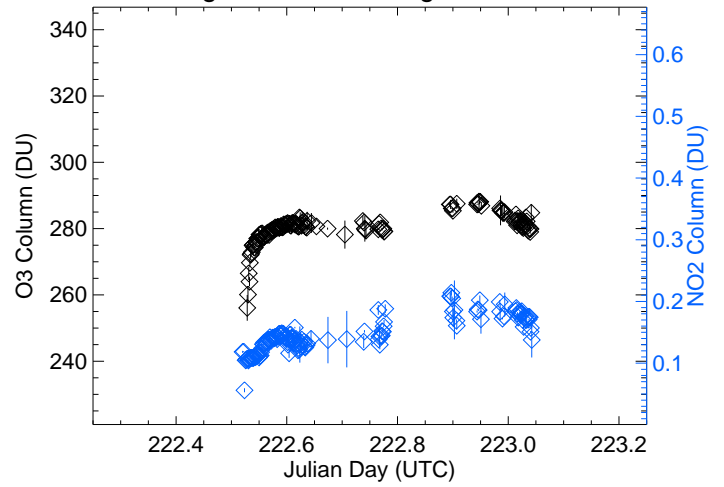

P29_ground-Niwot-Ridge Date: 0813

P29_ground-Niwot-Ridge Date: 0810