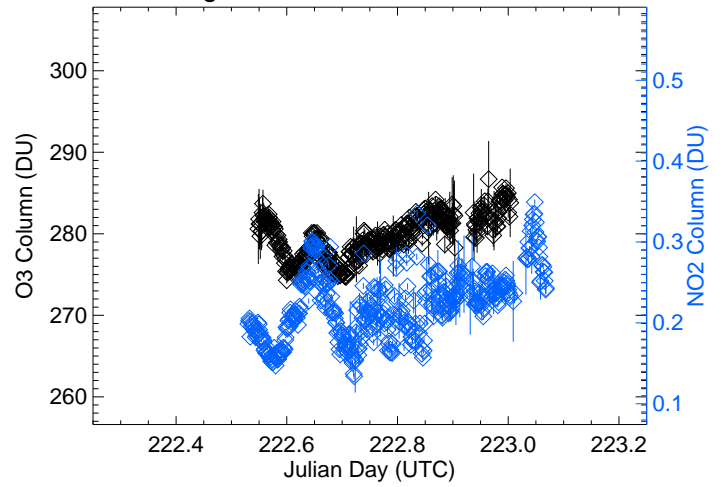

P18_ground-Table-Mtn Date: 0810

P18_ground-Table-Mtn Date: 0811

P18_ground-Table-Mtn Date: 0813

P18_ground-Table-Mtn Date: 0815

P21_ground-Weld-Tower Average Diurnal Cycle

P21_ground-Weld-Tower Date: 0810

P21_ground-Weld-Tower Date: 0811

P21_ground-Weld-Tower Date: 0813

P26_ground-Chatfield-Park Average Diurnal Cycle

P26_ground-Chatfield-Park Date: 0810

P26_ground-Chatfield-Park Date: 0811

P26_ground-Chatfield-Park Date: 0812

P26_ground-Chatfield-Park Date: 0814