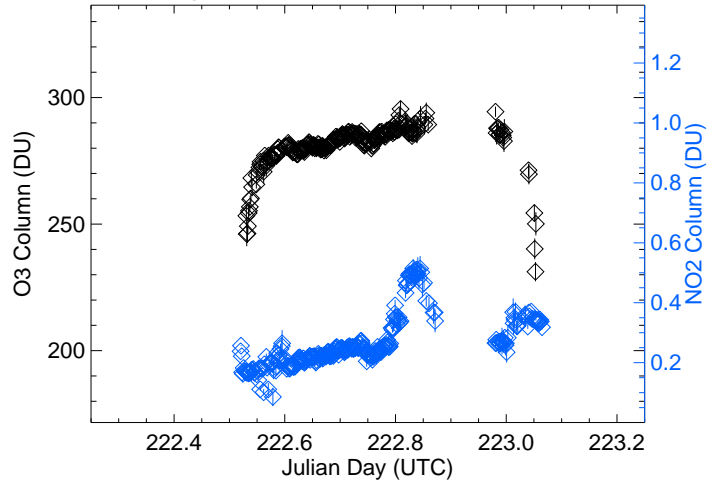

P18_ground-Table-Mtn Date: 0810

P18_ground-Table-Mtn Date: 0811

P18_ground-Table-Mtn Date: 0813

P18_ground-Table-Mtn Date: 0815

P21_ground-Weld-Tower Average Diurnal Cycle

P21_ground-Weld-Tower Date: 0810

P21_ground-Weld-Tower Date: 0811

P21_ground-Weld-Tower Date: 0813

P26_ground-Chatfield-Park Average Diurnal Cycle

P26_ground-Chatfield-Park Date: 0810

P26_ground-Chatfield-Park Date: 0811

P26_ground-Chatfield-Park Date: 0812

P26_ground-Chatfield-Park Date: 0814