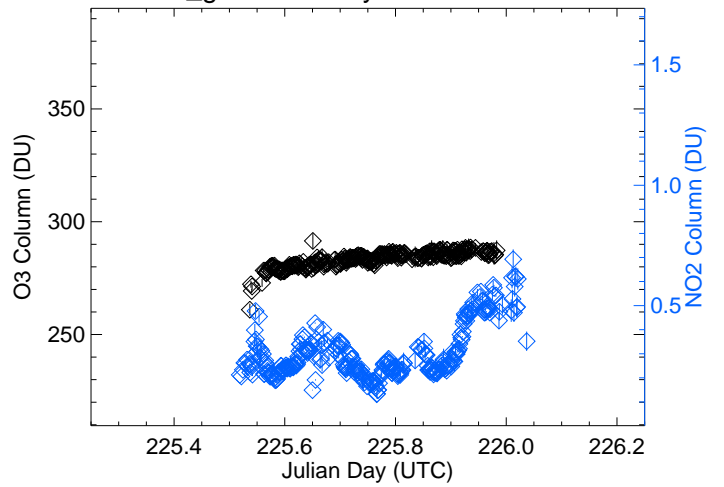

P31_ground-Rocky-Flats Average Diurnal Cycle

P31_ground-Rocky-Flats Date: 0810

P31_ground-Rocky-Flats Date: 0811

P31_ground-Rocky-Flats Date: 0813

P34_ground-Boulder Average Diurnal Cycle

P34_ground-Boulder Date: 0810