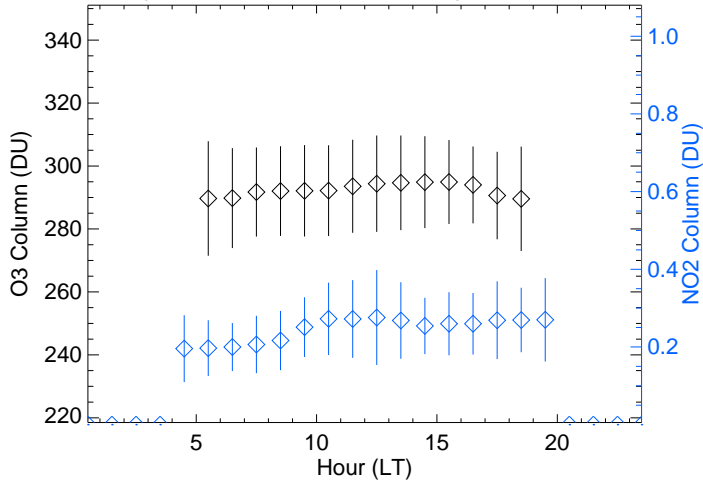

P17_ground-Fort-Collins Average Diurnal Cycle

P17_ground-Fort-Collins Date: 0810

P17_ground-Fort-Collins Date: 0811

P17_ground-Fort-Collins Date: 0813

P17_ground-Fort-Collins Date: 0815

P18_ground-Table-Mtn Average Diurnal Cycle

P18_ground-Table-Mtn Date: 0810

P18_ground-Table-Mtn Date: 0811

P18_ground-Table-Mtn Date: 0813

P18_ground-Table-Mtn Date: 0815

P21_ground-Weld-Tower Average Diurnal Cycle

P21_ground-Weld-Tower Date: 0810

P21_ground-Weld-Tower Date: 0811

P21_ground-Weld-Tower Date: 0813

P26_ground-Chatfield-Park Average Diurnal Cycle

P26_ground-Chatfield-Park Date: 0810

P26_ground-Chatfield-Park Date: 0811

P26_ground-Chatfield-Park Date: 0812

P26_ground-Chatfield-Park Date: 0814