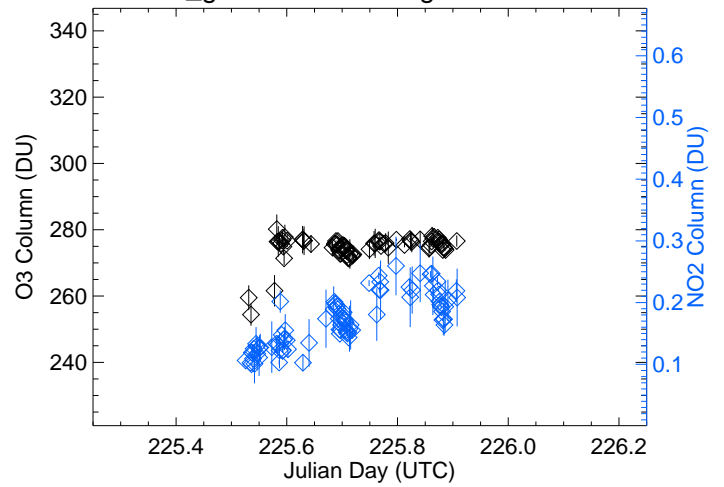

P26_ground-Chatfield-Park Date: 0815

P27_ground-I25-Denver Average Diurnal Cycle

P27_ground-I25-Denver Date: 0810

P27_ground-I25-Denver Date: 0811

P27_ground-I25-Denver Date: 0813

P27_ground-I25-Denver Date: 0815

P28_ground-Fort-Collins Average Diurnal Cycle

P29_ground-Niwot-Ridge Average Diurnal Cycle

P29_ground-Niwot-Ridge Date: 0810

P29_ground-Niwot-Ridge Date: 0811

P29_ground-Niwot-Ridge Date: 0813

P29_ground-Niwot-Ridge Date: 0815

P31_ground-Rocky-Flats Average Diurnal Cycle

P31_ground-Rocky-Flats Date: 0810

P31_ground-Rocky-Flats Date: 0811

P31_ground-Rocky-Flats Date: 0813

P34_ground-Boulder Average Diurnal Cycle

P34_ground-Boulder Date: 0810