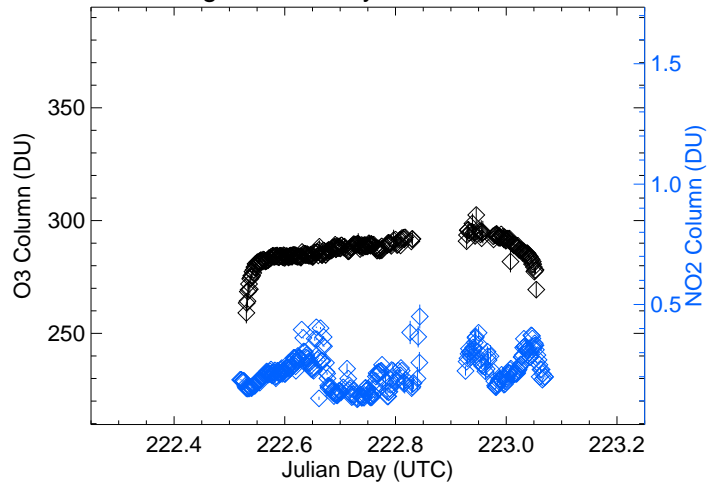

P26_ground-Chatfield-Park Date: 0815

P27_ground-I25-Denver Average Diurnal Cycle

P27_ground-I25-Denver Date: 0810

P27_ground-I25-Denver Date: 0811

P27_ground-I25-Denver Date: 0813

P27_ground-I25-Denver Date: 0815

P28_ground-Fort-Collins Average Diurnal Cycle

P29_ground-Niwot-Ridge Average Diurnal Cycle

P29_ground-Niwot-Ridge Date: 0810

P29_ground-Niwot-Ridge Date: 0811

P29_ground-Niwot-Ridge Date: 0813

P29_ground-Niwot-Ridge Date: 0815

P31_ground-Rocky-Flats Average Diurnal Cycle

P31_ground-Rocky-Flats Date: 0810

P31_ground-Rocky-Flats Date: 0811

P31_ground-Rocky-Flats Date: 0813

P34_ground-Boulder Average Diurnal Cycle

P34_ground-Boulder Date: 0810