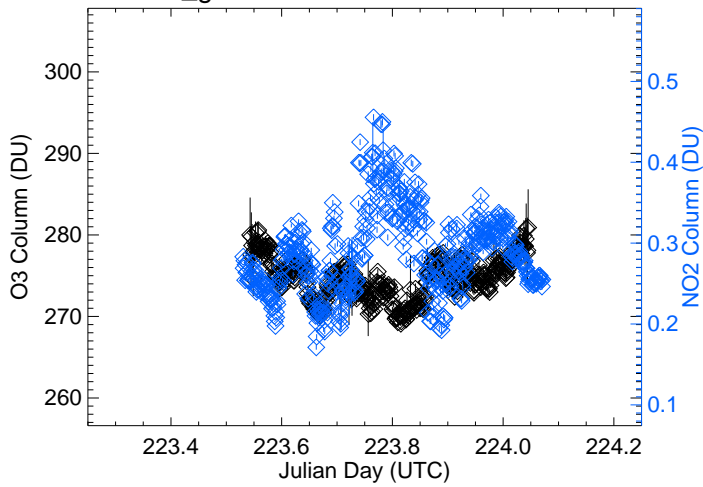

P18_ground-Table-Mtn Date: 0810

P18_ground-Table-Mtn Date: 0811

P18_ground-Table-Mtn Date: 0813

P18_ground-Table-Mtn Date: 0815

P21_ground-Weld-Tower Average Diurnal Cycle

P21_ground-Weld-Tower Date: 0810

P21_ground-Weld-Tower Date: 0811

P21_ground-Weld-Tower Date: 0813

P26_ground-Chatfield-Park Average Diurnal Cycle

P26_ground-Chatfield-Park Date: 0810

P26_ground-Chatfield-Park Date: 0811

P26_ground-Chatfield-Park Date: 0812

P26_ground-Chatfield-Park Date: 0814