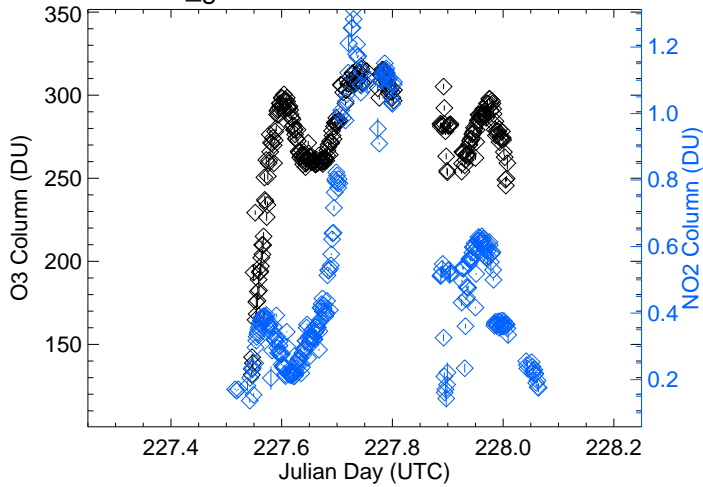

P17_ground-Fort-Collins Average Diurnal Cycle

P17_ground-Fort-Collins Date: 0810

P17_ground-Fort-Collins Date: 0811

P17_ground-Fort-Collins Date: 0813

P17_ground-Fort-Collins Date: 0815

P18_ground-Table-Mtn Average Diurnal Cycle

P18_ground-Table-Mtn Date: 0810

P18_ground-Table-Mtn Date: 0811

P18_ground-Table-Mtn Date: 0813

P18_ground-Table-Mtn Date: 0815

P21_ground-Weld-Tower Average Diurnal Cycle

P21_ground-Weld-Tower Date: 0810

P21_ground-Weld-Tower Date: 0811

P21_ground-Weld-Tower Date: 0813

P26_ground-Chatfield-Park Average Diurnal Cycle

P26_ground-Chatfield-Park Date: 0810

P26_ground-Chatfield-Park Date: 0811

P26_ground-Chatfield-Park Date: 0812

P26_ground-Chatfield-Park Date: 0814