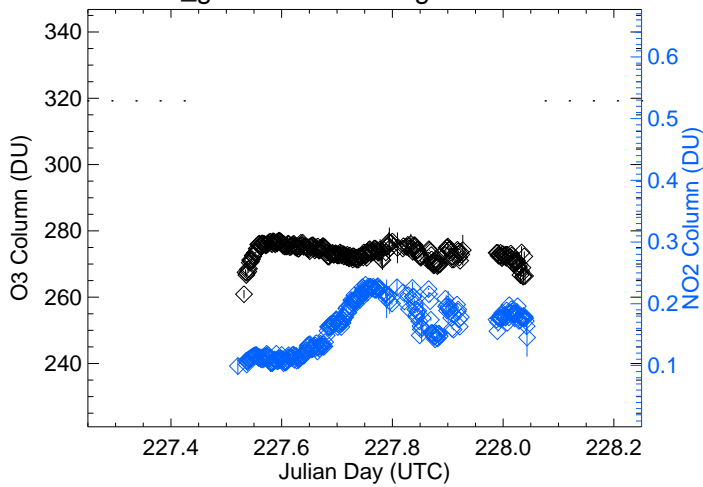

P26_ground-Chatfield-Park Date: 0815

P27_ground-I25-Denver Average Diurnal Cycle

P27_ground-I25-Denver Date: 0810

P27_ground-I25-Denver Date: 0811

P27_ground-I25-Denver Date: 0813

P27_ground-I25-Denver Date: 0815

P28_ground-Fort-Collins Average Diurnal Cycle

P29_ground-Niwot-Ridge Average Diurnal Cycle

P29_ground-Niwot-Ridge Date: 0810

P29_ground-Niwot-Ridge Date: 0811

P29_ground-Niwot-Ridge Date: 0813

P29_ground-Niwot-Ridge Date: 0815

P31_ground-Rocky-Flats Average Diurnal Cycle

P31_ground-Rocky-Flats Date: 0810

P31_ground-Rocky-Flats Date: 0811

P31_ground-Rocky-Flats Date: 0813

P34_ground-Boulder Average Diurnal Cycle

P34_ground-Boulder Date: 0810