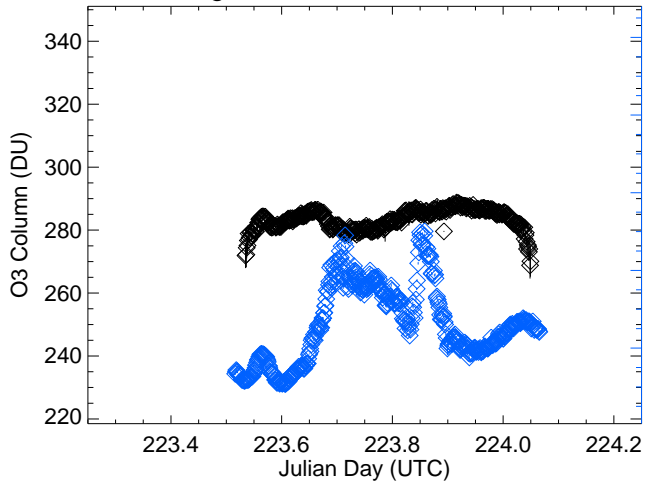

P17_ground-Fort-Collins Average Diurnal Cycle

P17_ground-Fort-Collins Date: 0810

P17_ground-Fort-Collins Date: 0811

P17_ground-Fort-Collins Date: 0813

P17_ground-Fort-Collins Date: 0815

P18_ground-Table-Mtn Average Diurnal Cycle

P18_ground-Table-Mtn Date: 0810

P18_ground-Table-Mtn Date: 0811

P18_ground-Table-Mtn Date: 0813

P18_ground-Table-Mtn Date: 0815

P21_ground-Weld-Tower Average Diurnal Cycle

P21_ground-Weld-Tower Date: 0810

P21_ground-Weld-Tower Date: 0811

P21_ground-Weld-Tower Date: 0813

P26_ground-Chatfield-Park Average Diurnal Cycle

P26_ground-Chatfield-Park Date: 0810

P26_ground-Chatfield-Park Date: 0811

P26_ground-Chatfield-Park Date: 0812

P26_ground-Chatfield-Park Date: 0814