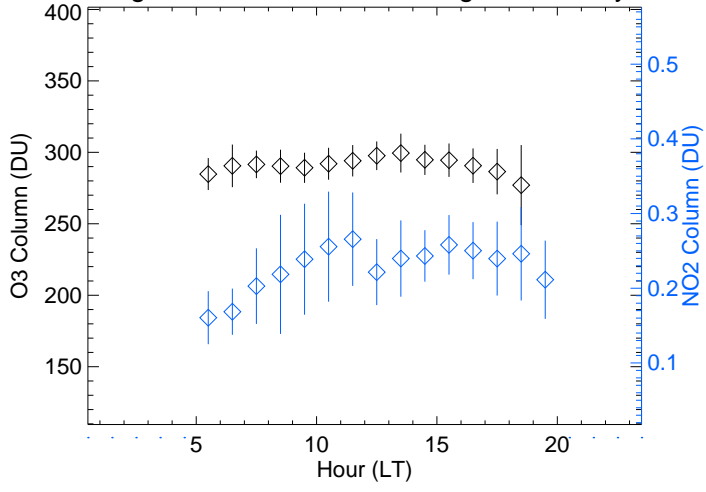

P29_ground-Niwot-Ridge Average Diurnal Cycle

P28_ground-Fort-Collins Average Diurnal Cycle