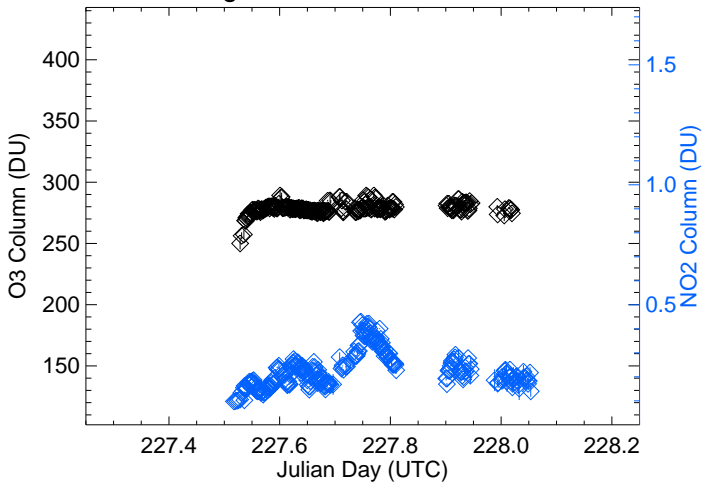

P36_ground-Denver-LaCasa Average Diurnal Cycle

P34_ground-Boulder Date: 0815