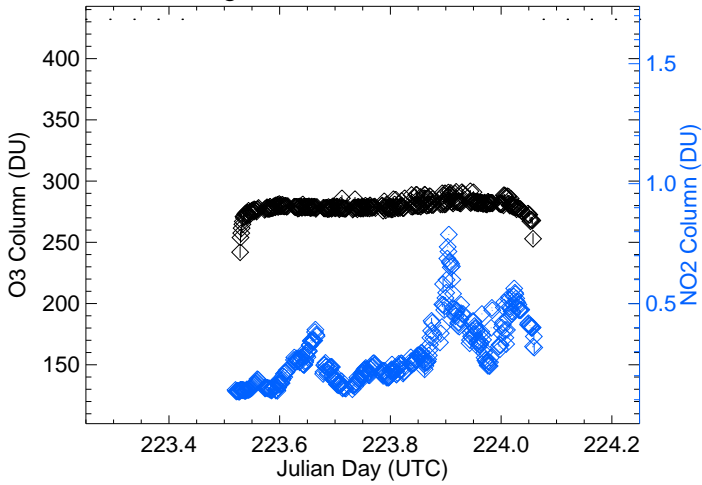

P34_ground-Boulder Date: 0815

P34_ground-Boulder Date: 0811