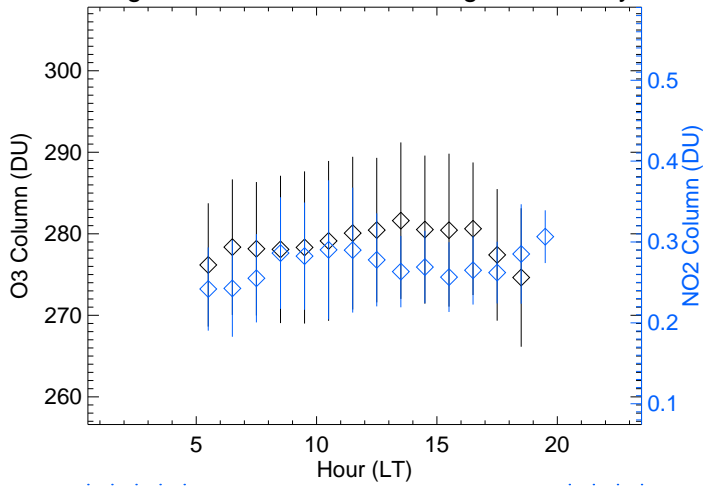

P18_ground-Table-Mtn Date: 0810

P18_ground-Table-Mtn Date: 0811

P18_ground-Table-Mtn Date: 0813

P18_ground-Table-Mtn Date: 0815

P21_ground-Weld-Tower Average Diurnal Cycle

P21_ground-Weld-Tower Date: 0810

P21_ground-Weld-Tower Date: 0811

P21_ground-Weld-Tower Date: 0813

P26_ground-Chatfield-Park Average Diurnal Cycle

P26_ground-Chatfield-Park Date: 0810

P26_ground-Chatfield-Park Date: 0811

P26_ground-Chatfield-Park Date: 0812

P26_ground-Chatfield-Park Date: 0814