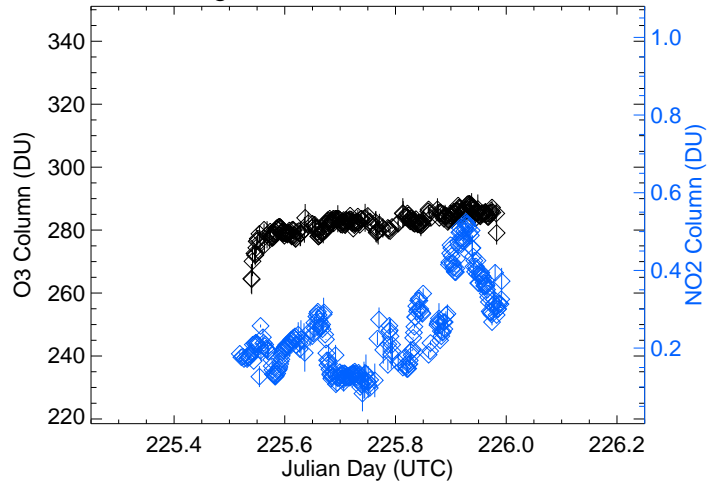

P17_ground-Fort-Collins Average Diurnal Cycle

P17_ground-Fort-Collins Date: 0810

P17_ground-Fort-Collins Date: 0811

P17_ground-Fort-Collins Date: 0813

P17_ground-Fort-Collins Date: 0815

P18_ground-Table-Mtn Average Diurnal Cycle

P18_ground-Table-Mtn Date: 0810

P18_ground-Table-Mtn Date: 0811

P18_ground-Table-Mtn Date: 0813

P18_ground-Table-Mtn Date: 0815

P21_ground-Weld-Tower Average Diurnal Cycle

P21_ground-Weld-Tower Date: 0810

P21_ground-Weld-Tower Date: 0811

P21_ground-Weld-Tower Date: 0813

P26_ground-Chatfield-Park Average Diurnal Cycle

P26_ground-Chatfield-Park Date: 0810

P26_ground-Chatfield-Park Date: 0811

P26_ground-Chatfield-Park Date: 0812

P26_ground-Chatfield-Park Date: 0814