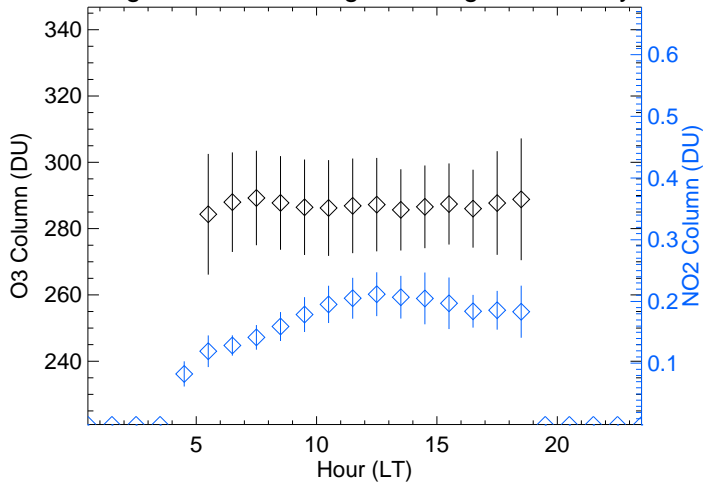

P29_ground-Niwot-Ridge Date: 0811

P29_ground-Niwot-Ridge Average Diurnal Cycle