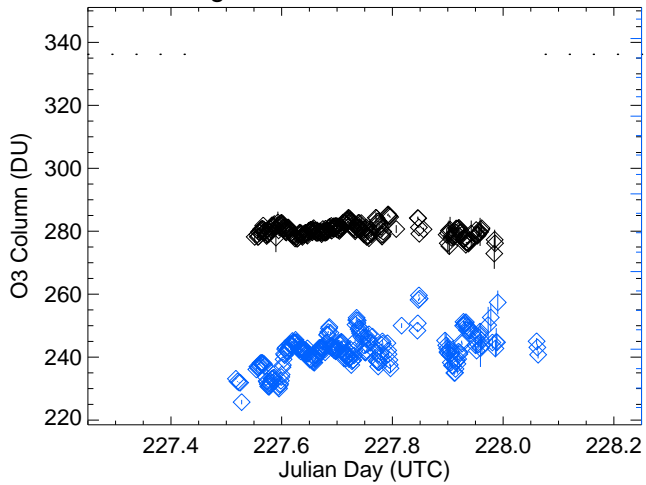

P18_ground-Table-Mtn Date: 0810

P18_ground-Table-Mtn Date: 0811

P18_ground-Table-Mtn Date: 0813

P18_ground-Table-Mtn Date: 0815

P21_ground-Weld-Tower Average Diurnal Cycle

P21_ground-Weld-Tower Date: 0810

P21_ground-Weld-Tower Date: 0811

P21_ground-Weld-Tower Date: 0813

P26_ground-Chatfield-Park Average Diurnal Cycle

P26_ground-Chatfield-Park Date: 0810

P26_ground-Chatfield-Park Date: 0811

P26_ground-Chatfield-Park Date: 0812

P26_ground-Chatfield-Park Date: 0814