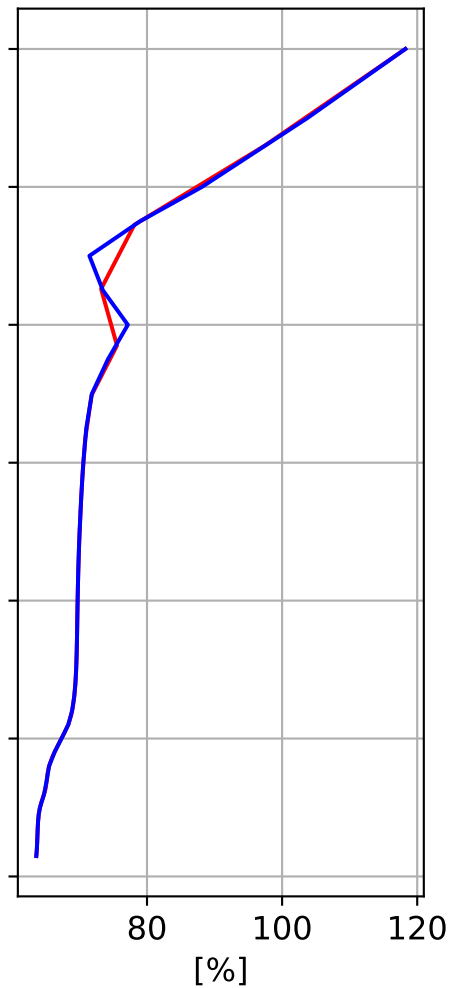

Time Series of vertical profiles (site altitude - 120 km)

Min, Max, Mean of 732 profiles
Zugspitze, 47.42N, 10.98E, 2.964kmasl

Std. Deviation

Percent Deviation

Level covariance matrix

 $1e-23$ 