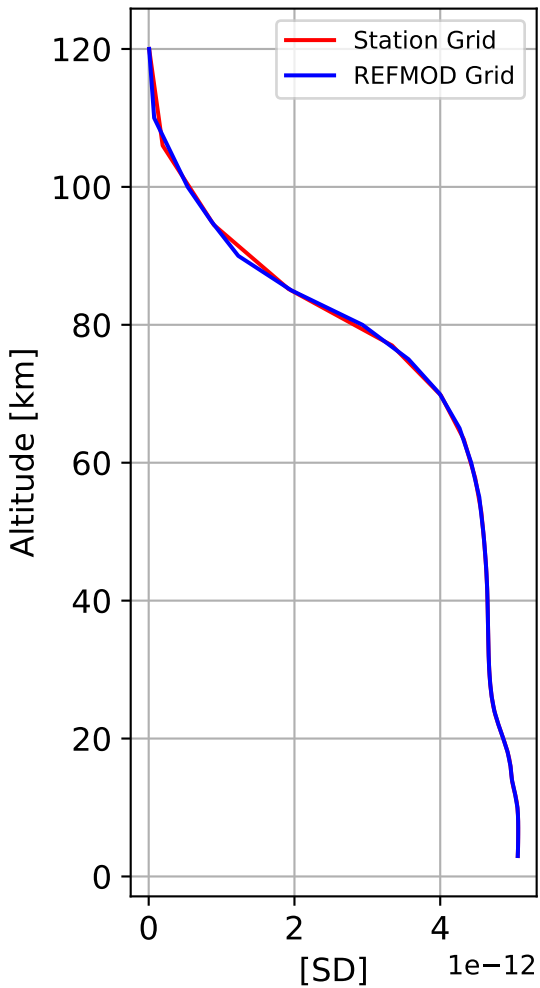

Time Series of vertical profiles (site altitude - 120 km)

Min, Max, Mean of 732 profiles
Zugspitze, 47.42N, 10.98E, 2.964kmasl

Std. Deviation

Percent Deviation

Level covariance matrix

 $1e-23$ 