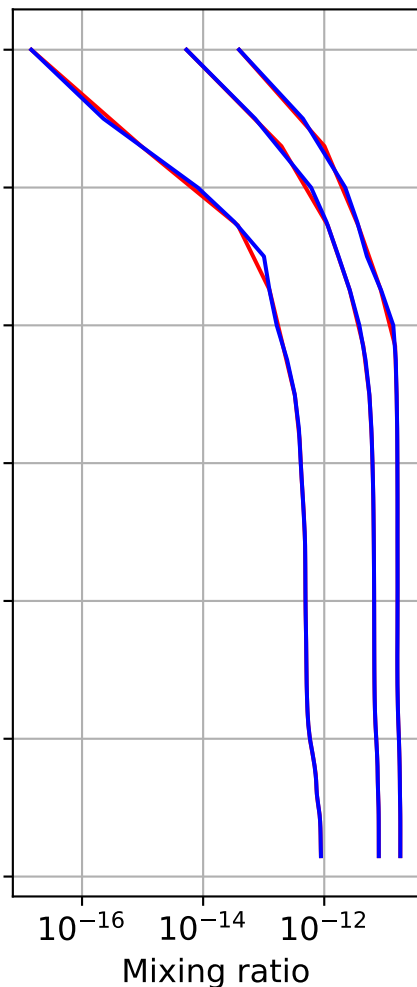

Time Series of vertical profiles (site altitude - 120 km)

Min, Max, Mean of 732 profiles
Zugspitze, 47.42N, 10.98E, 2.964kmasl

Std. Deviation

Percent Deviation

Level covariance matrix

 $1e-23$ 