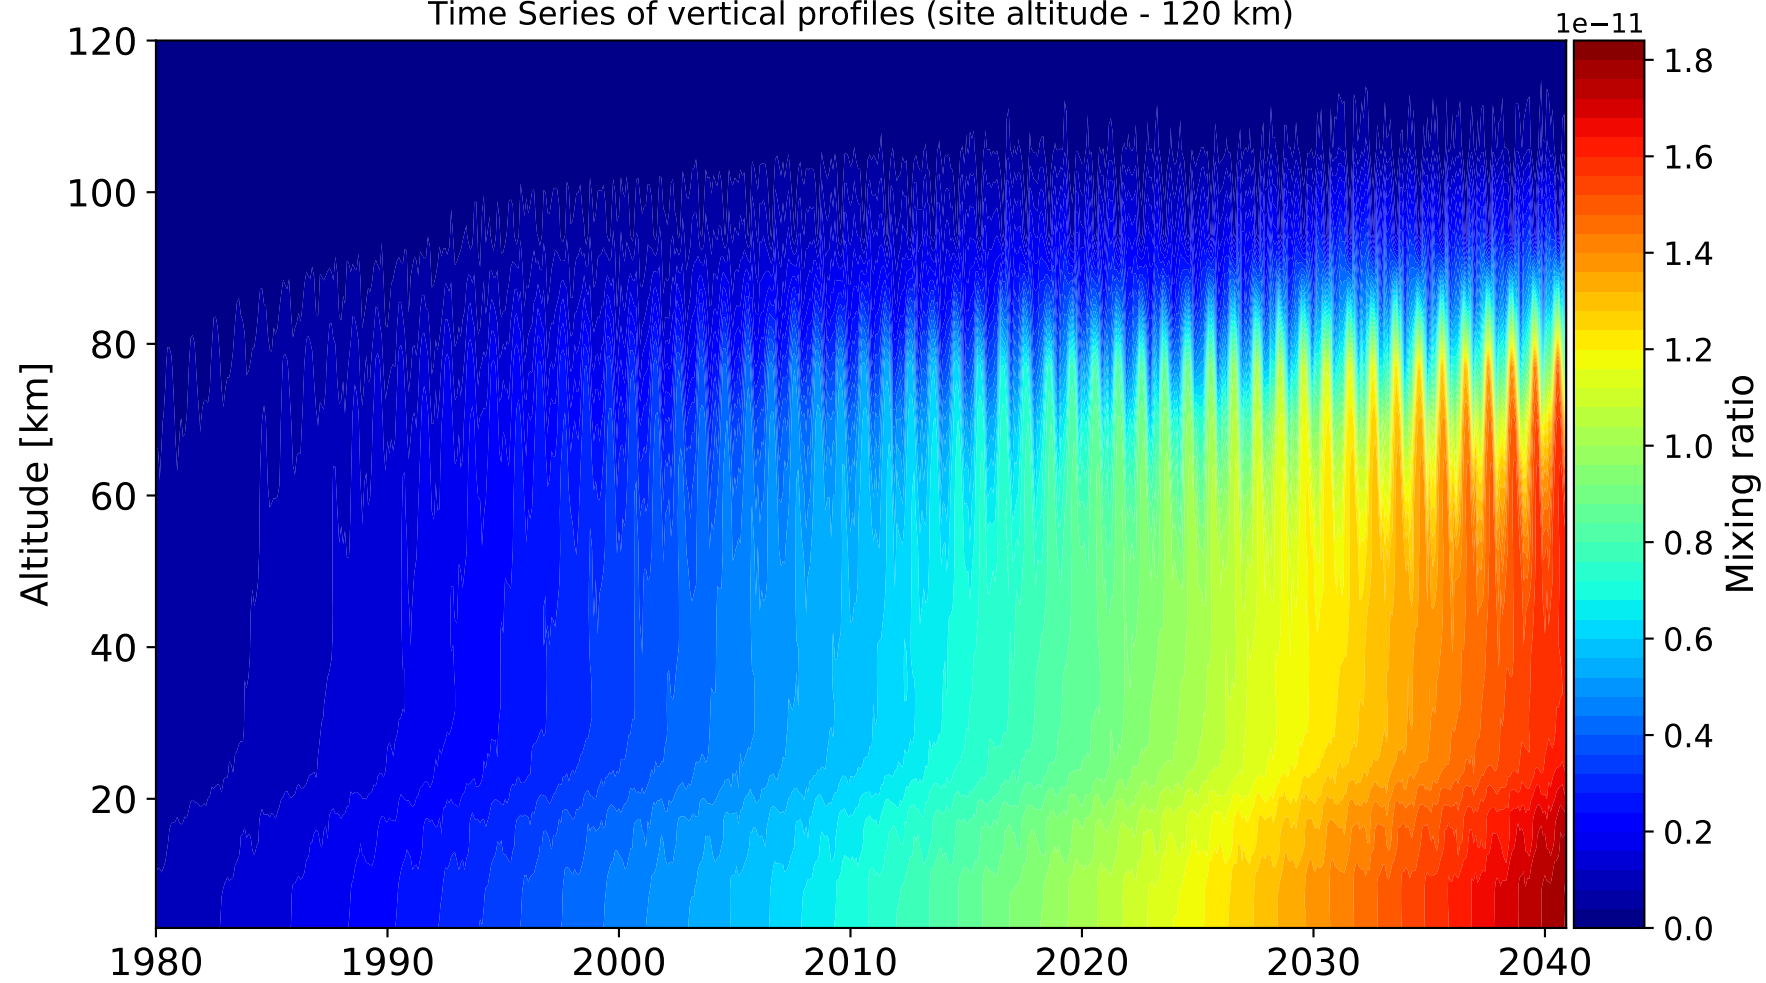

Time Series of vertical profiles (site altitude - 120 km)

Min, Max, Mean of 732 profiles
Zugspitze, 47.42N, 10.98E, 2.964kmasl

Std. Deviation

Percent Deviation

Level covariance matrix

 $1e-23$ 