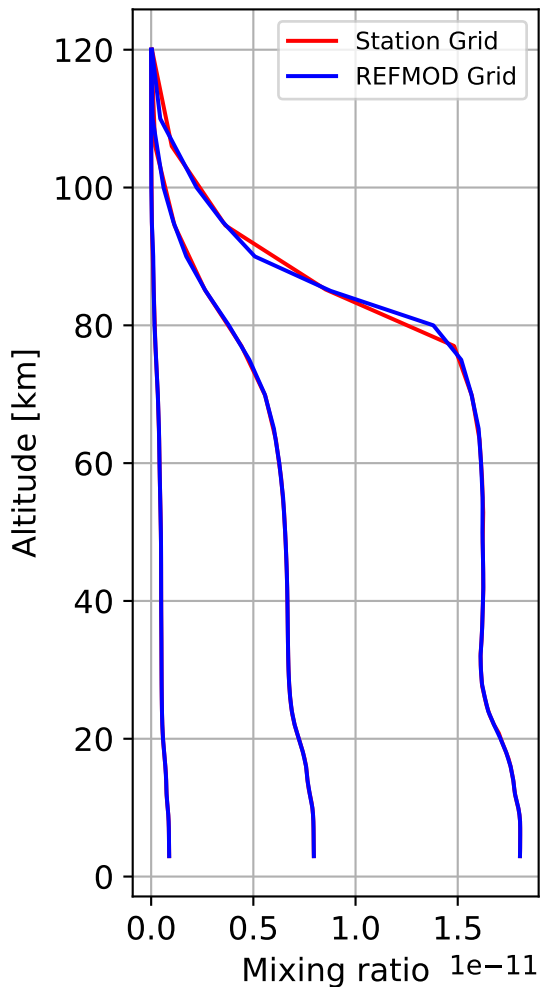

Time Series of vertical profiles (site altitude - 120 km)

Min, Max, Mean of 732 profiles
Zugspitze, 47.42N, 10.98E, 2.964kmasl

Std. Deviation

Percent Deviation

Level covariance matrix

 $1e-23$ 