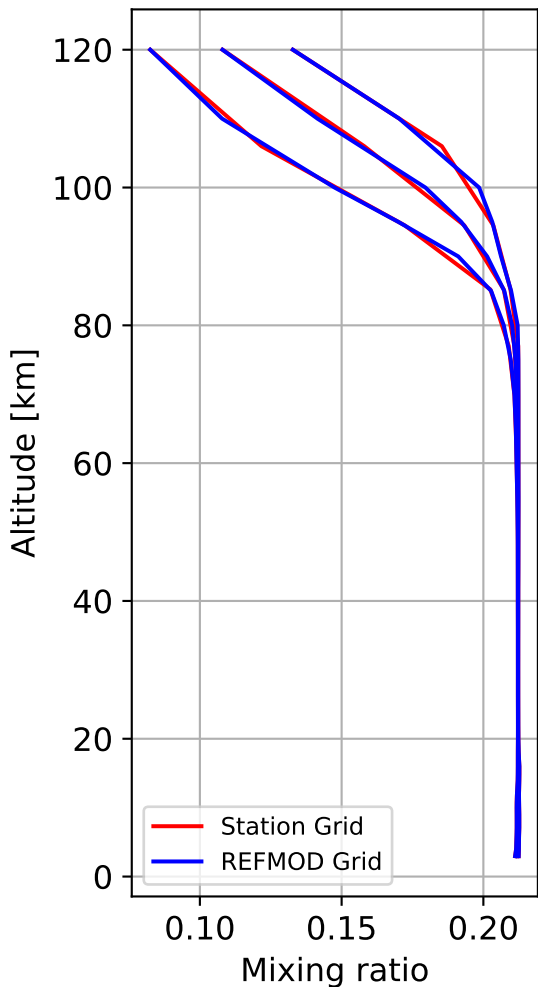

Min, Max, Mean of 732 profiles
Zugspitze, 47.42N, 10.98E, 2.964kmasl

Std. Deviation

Percent Deviation

Level covariance matrix