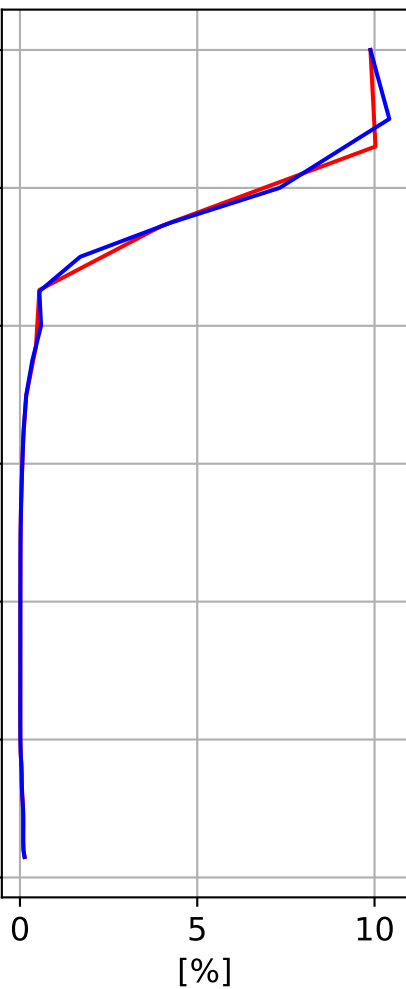

Min, Max, Mean of 732 profiles
Zugspitze, 47.42N, 10.98E, 2.964kmasl

Std. Deviation

Percent Deviation

Level covariance matrix