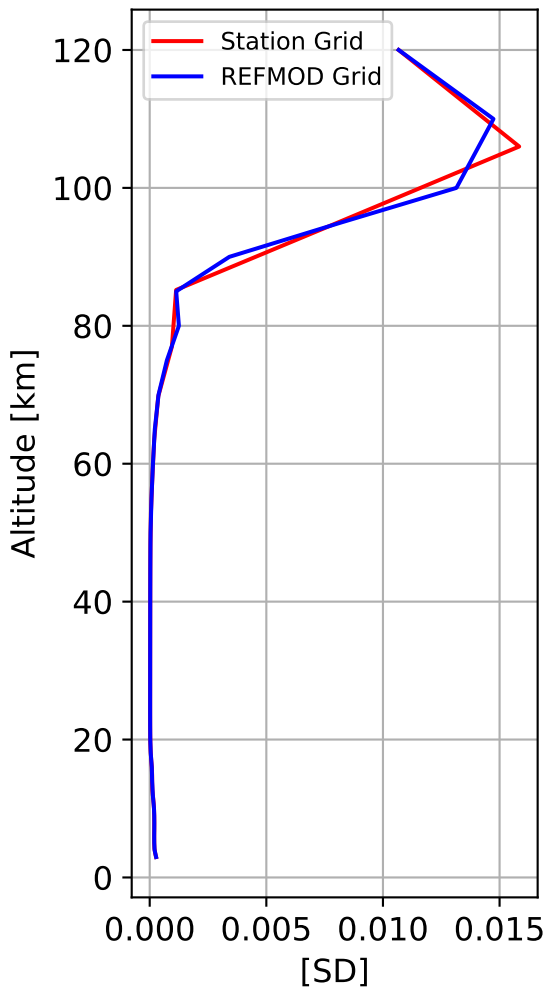

Min, Max, Mean of 732 profiles
Zugspitze, 47.42N, 10.98E, 2.964kmasl

Std. Deviation

Percent Deviation

Level covariance matrix