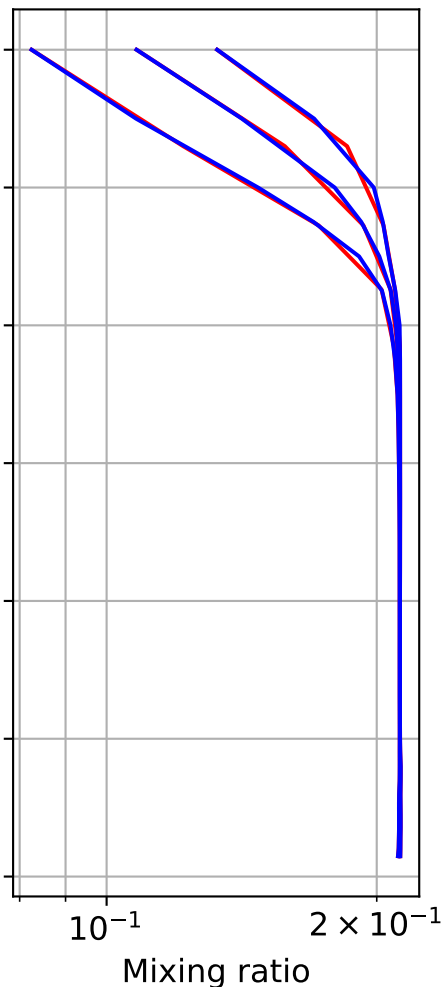

Min, Max, Mean of 732 profiles
Zugspitze, 47.42N, 10.98E, 2.964kmasl

Std. Deviation

Percent Deviation

Level covariance matrix