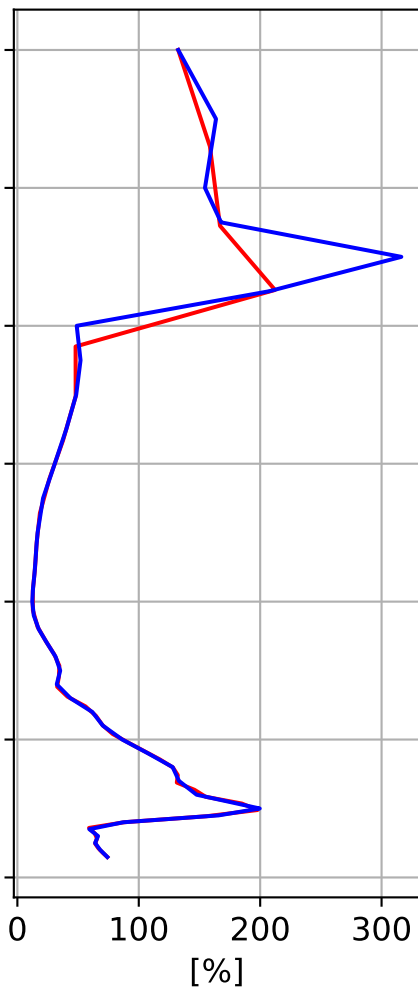

Time Series of vertical profiles (site altitude - 120 km)

Time Series of vertical profiles (site altitude - 40 km)

Min, Max, Mean of 732 profiles
Zugspitze, 47.42N, 10.98E, 2.964kmasl

Std. Deviation

Percent Deviation

Level covariance matrix

$1e-22$