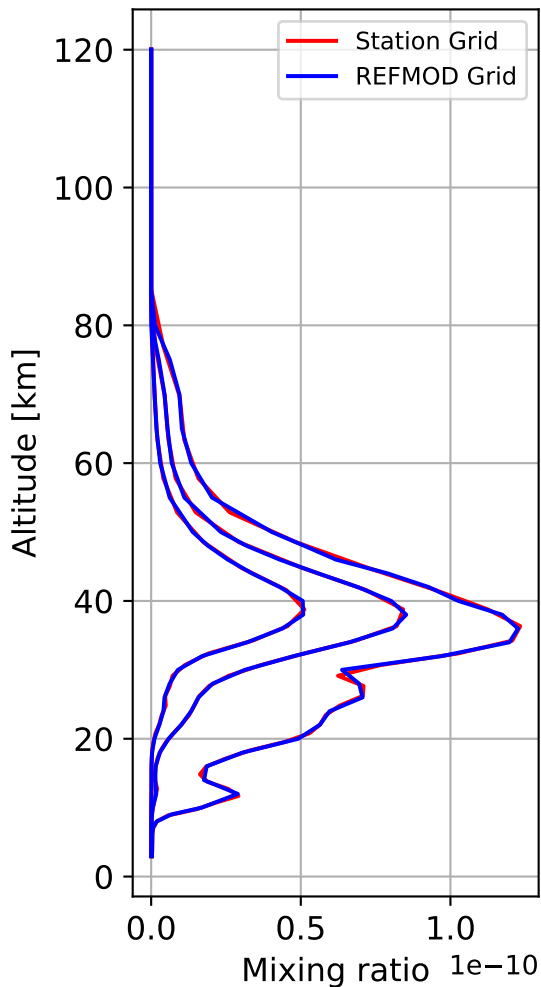

Time Series of vertical profiles (site altitude - 120 km)

Time Series of vertical profiles (site altitude - 40 km)

Min, Max, Mean of 732 profiles
Zugspitze, 47.42N, 10.98E, 2.964kmasl

Std. Deviation

Percent Deviation

Level covariance matrix

$1e-22$