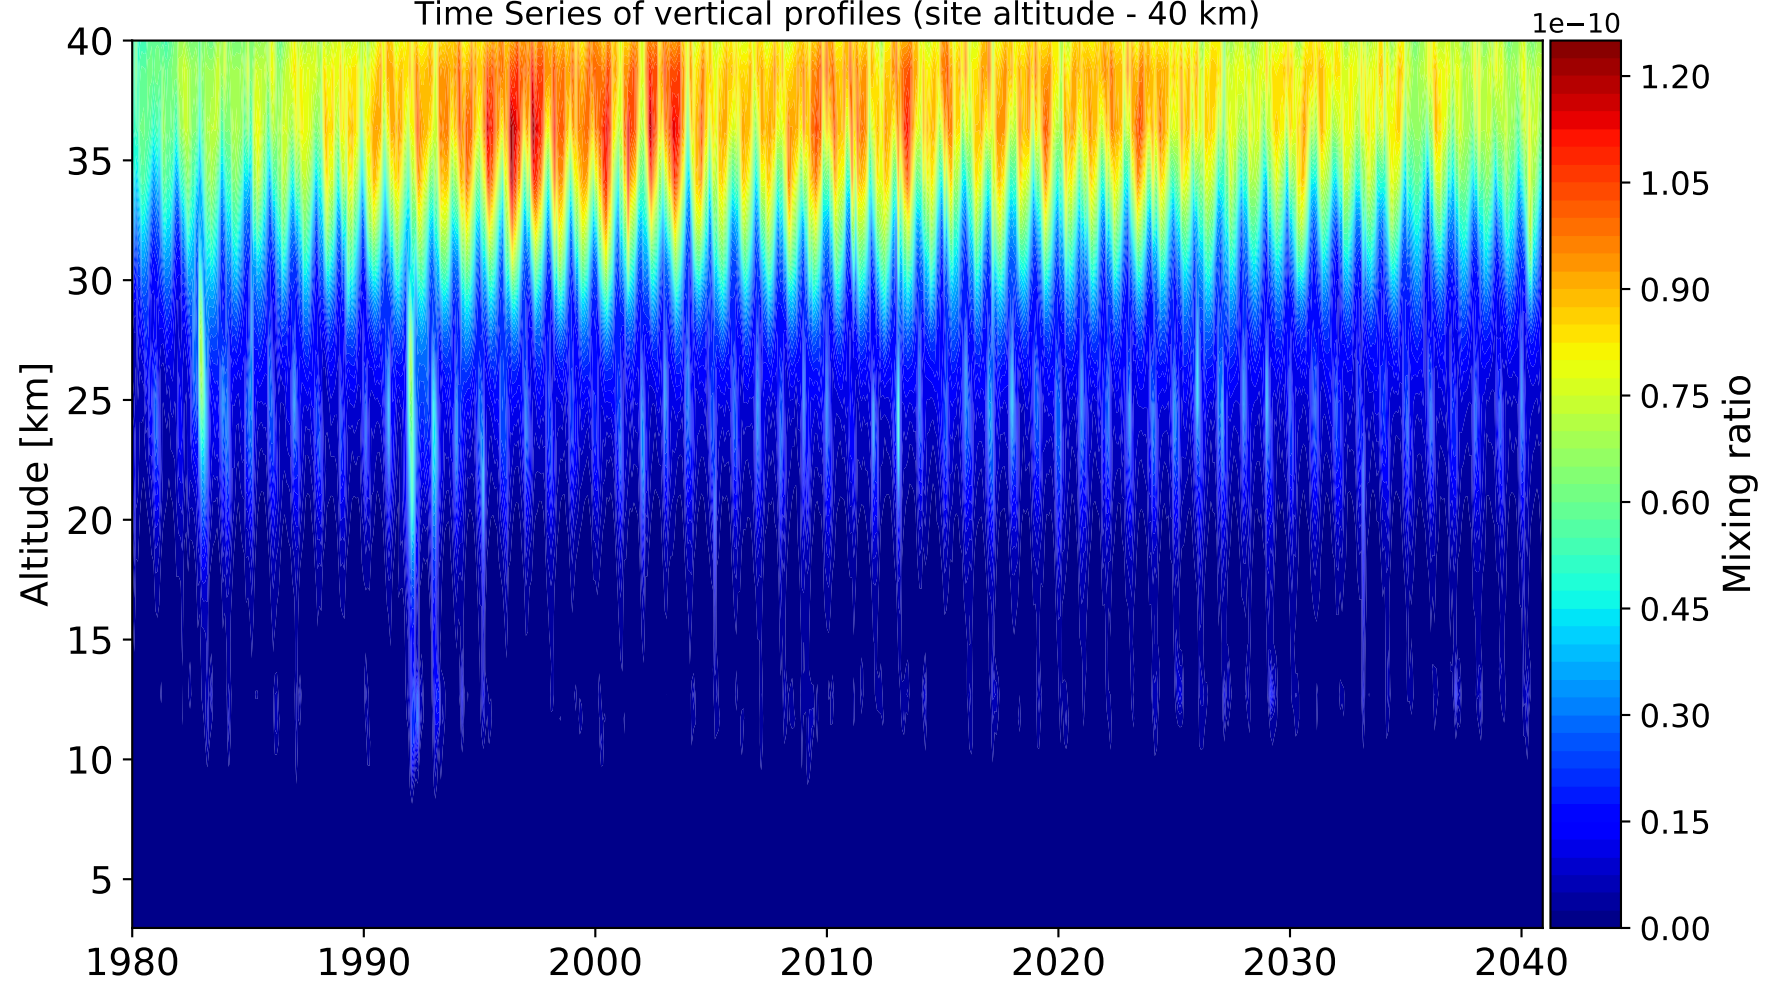

Time Series of vertical profiles (site altitude - 120 km)

Time Series of vertical profiles (site altitude - 40 km)

Min, Max, Mean of 732 profiles
Zugspitze, 47.42N, 10.98E, 2.964kmasl

Std. Deviation

Percent Deviation

Level covariance matrix

$1e-22$