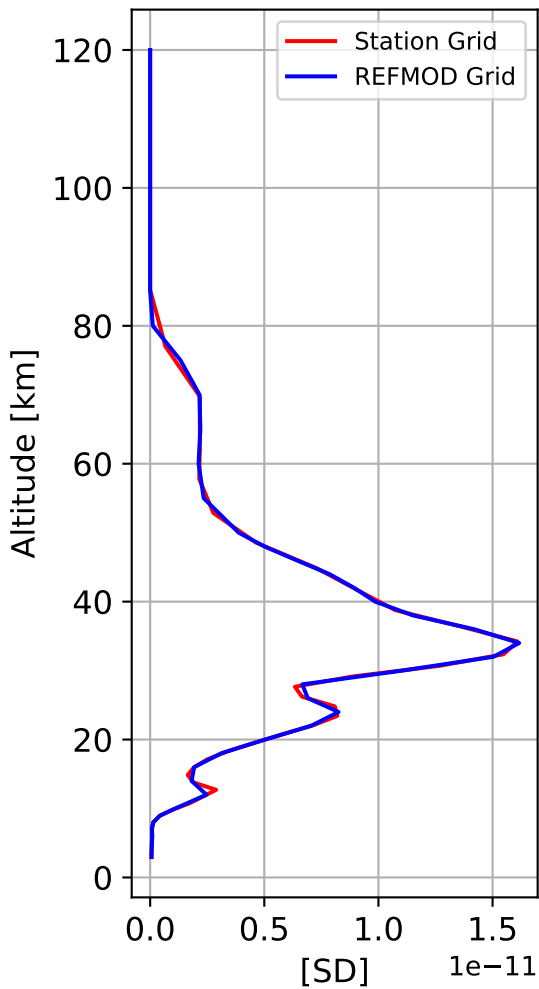

Time Series of vertical profiles (site altitude - 120 km)

Time Series of vertical profiles (site altitude - 40 km)

Min, Max, Mean of 732 profiles
Zugspitze, 47.42N, 10.98E, 2.964kmasl

Std. Deviation

Percent Deviation

Level covariance matrix

$1e-22$