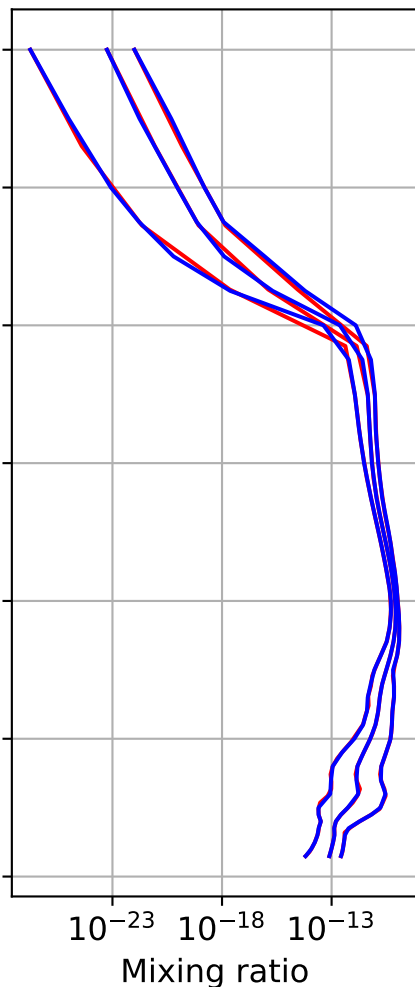

Time Series of vertical profiles (site altitude - 120 km)

Time Series of vertical profiles (site altitude - 40 km)

Min, Max, Mean of 732 profiles
Zugspitze, 47.42N, 10.98E, 2.964kmasl

Std. Deviation

Percent Deviation

Level covariance matrix

$1e-22$