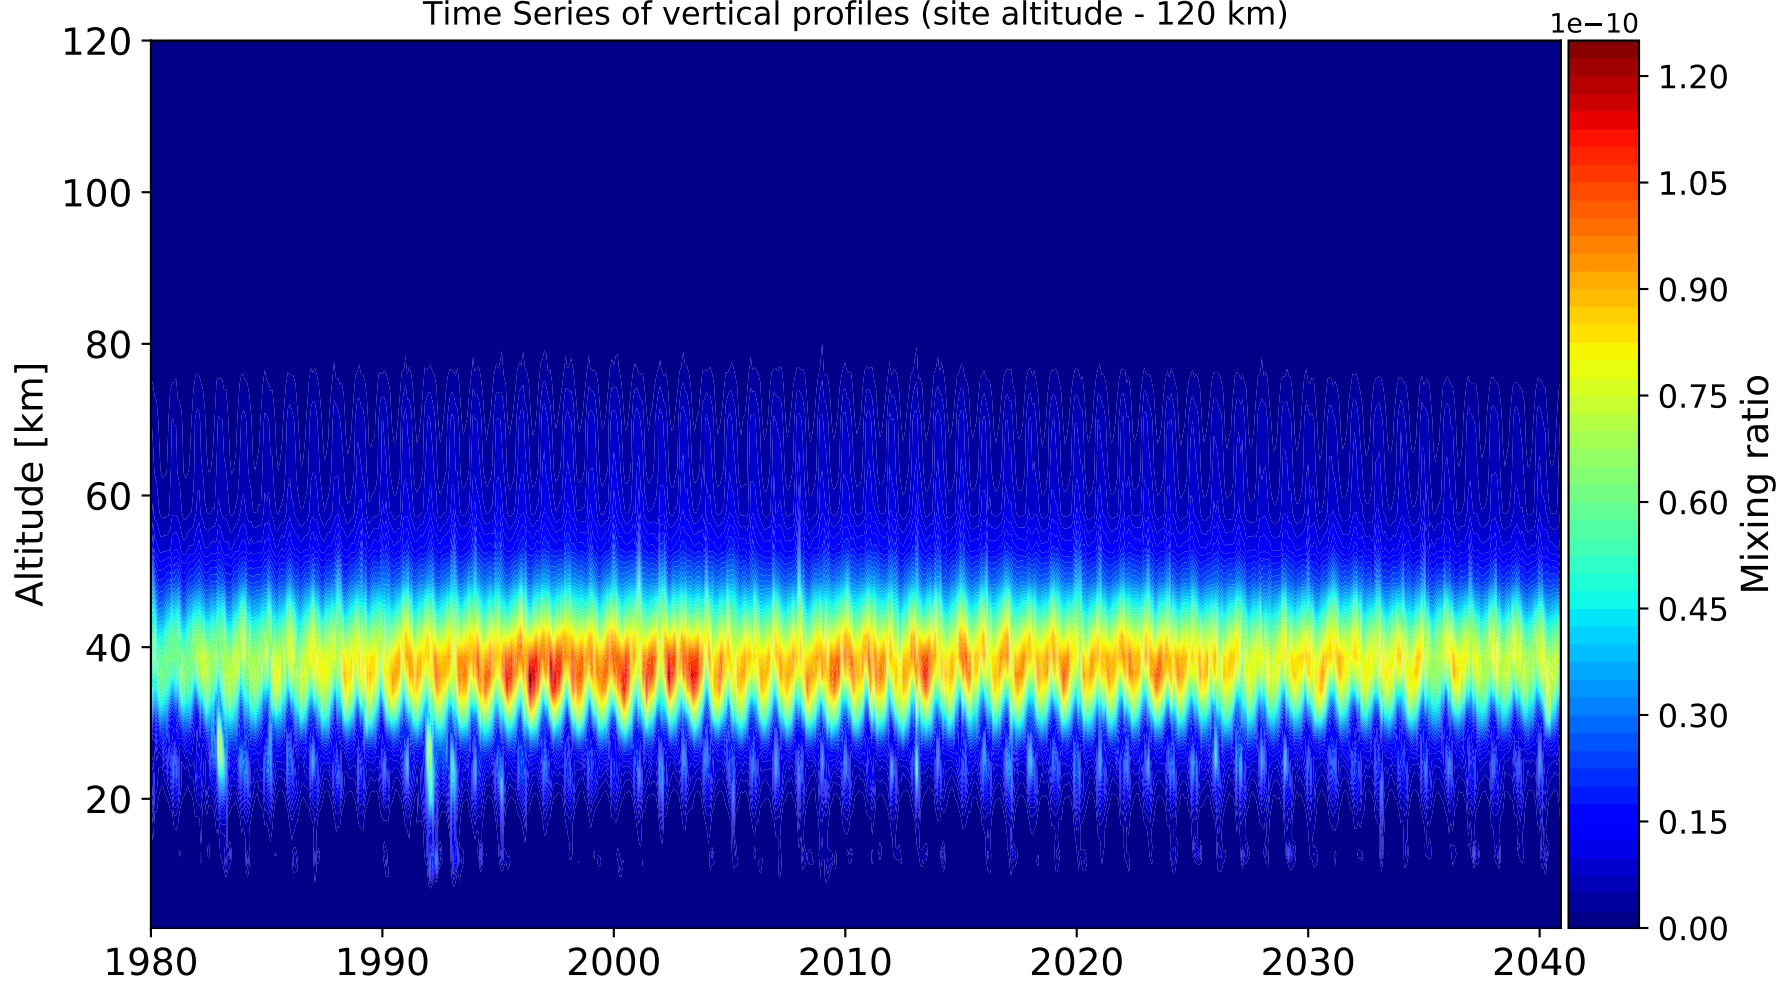

Time Series of vertical profiles (site altitude - 120 km)

Time Series of vertical profiles (site altitude - 40 km)

Min, Max, Mean of 732 profiles
Zugspitze, 47.42N, 10.98E, 2.964kmasl

Std. Deviation

Percent Deviation

Level covariance matrix

$1e-22$