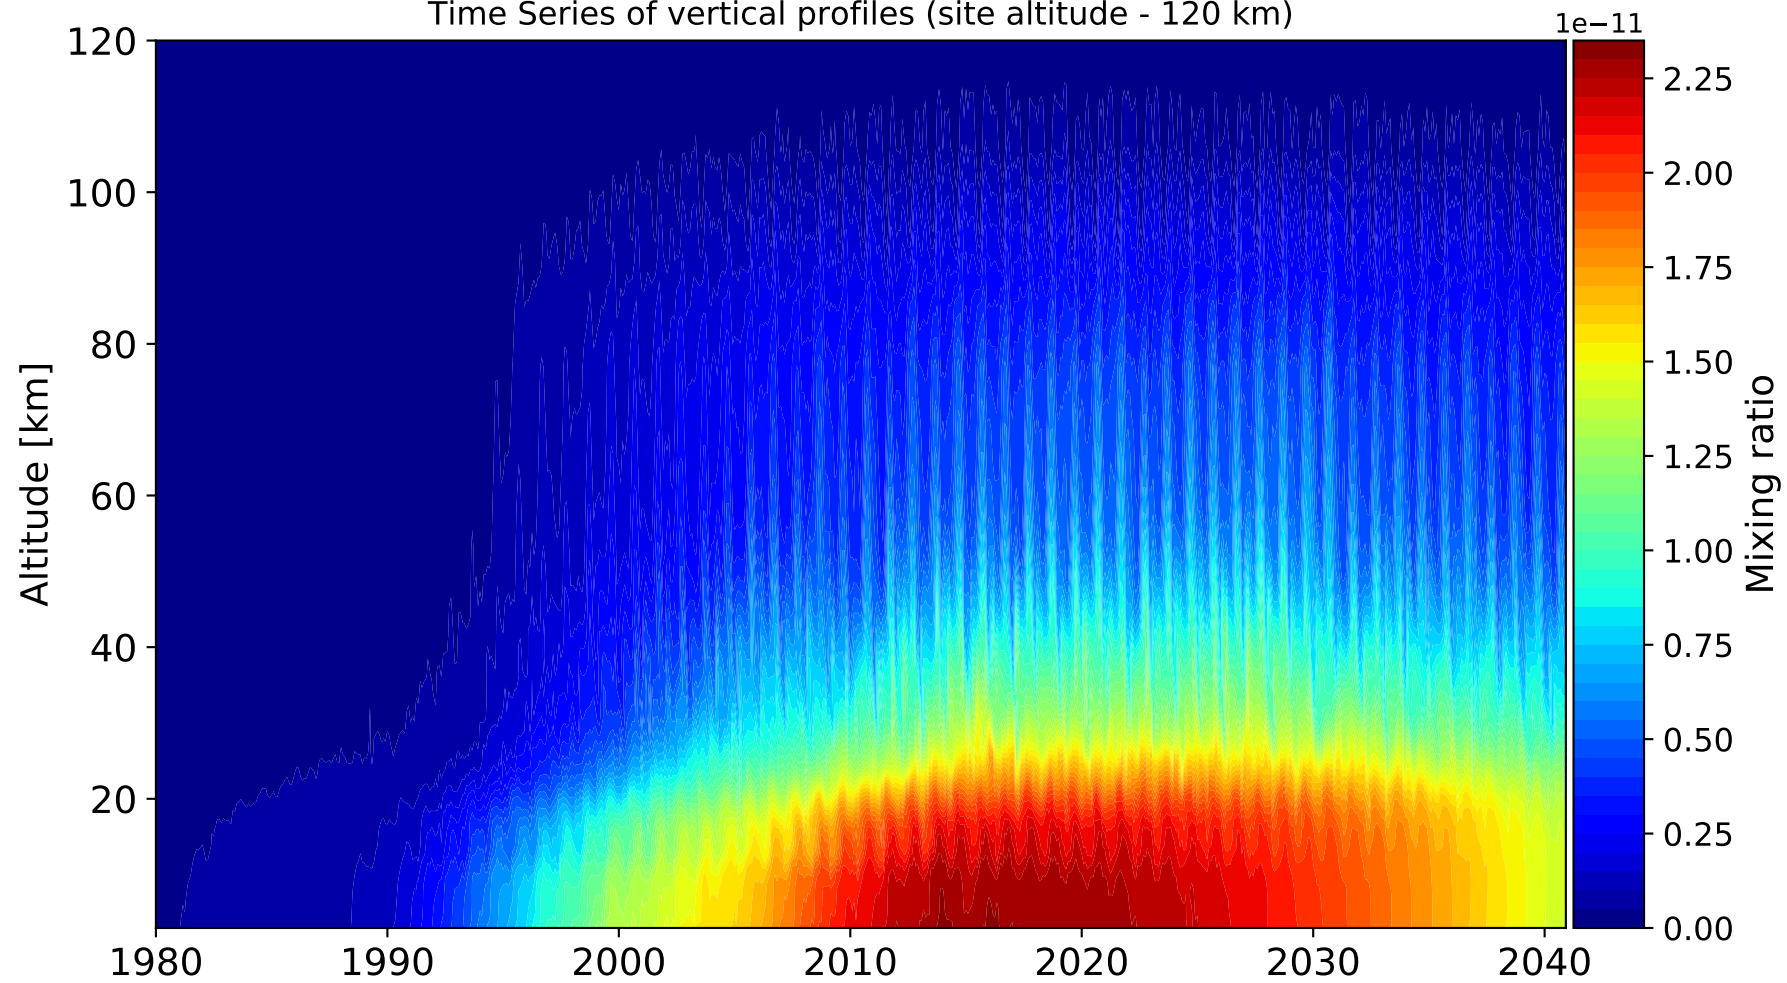

Time Series of vertical profiles (site altitude - 120 km)

Time Series of vertical profiles (site altitude - 40 km)

Min, Max, Mean of 732 profiles
Zugspitze, 47.42N, 10.98E, 2.964kmasl

Std. Deviation

Percent Deviation

Level covariance matrix

$1e-23$