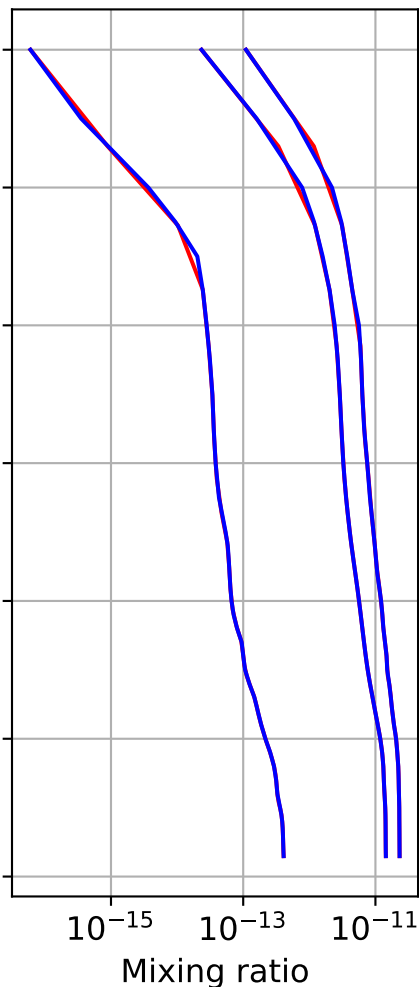

Time Series of vertical profiles (site altitude - 120 km)

Time Series of vertical profiles (site altitude - 40 km)

Min, Max, Mean of 732 profiles
Zugspitze, 47.42N, 10.98E, 2.964kmasl

Std. Deviation

Percent Deviation

Level covariance matrix

$1e-23$