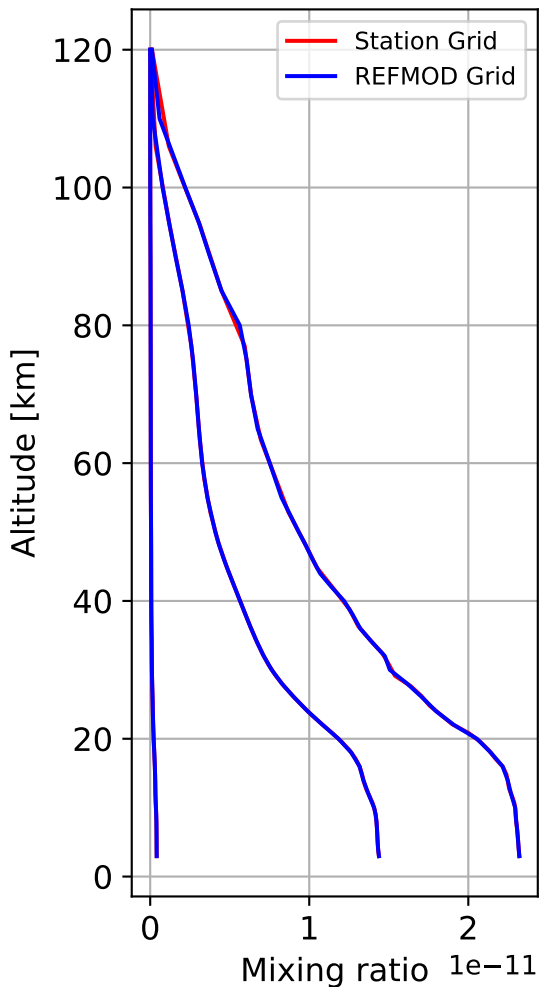

Time Series of vertical profiles (site altitude - 120 km)

Time Series of vertical profiles (site altitude - 40 km)

Min, Max, Mean of 732 profiles
Zugspitze, 47.42N, 10.98E, 2.964kmasl

Std. Deviation

Percent Deviation

Level covariance matrix

$1e-23$