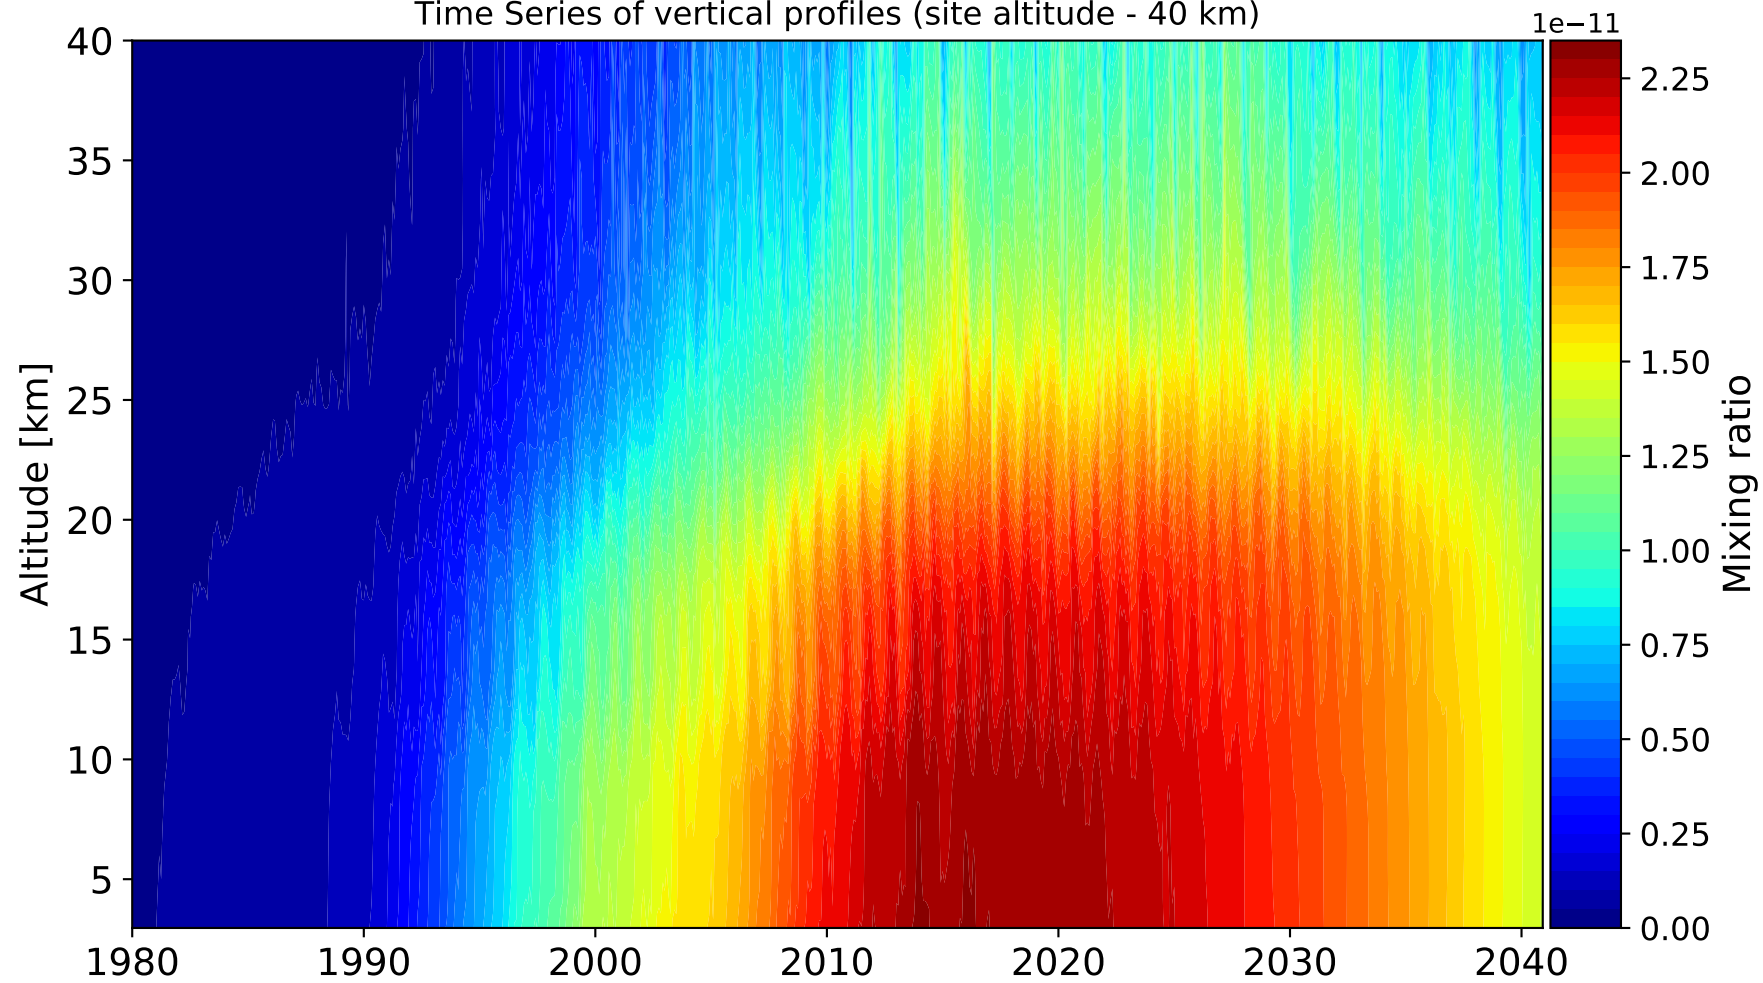

Time Series of vertical profiles (site altitude - 120 km)

Time Series of vertical profiles (site altitude - 40 km)

Min, Max, Mean of 732 profiles
Zugspitze, 47.42N, 10.98E, 2.964kmasl

Std. Deviation

Percent Deviation

Level covariance matrix

$1e-23$