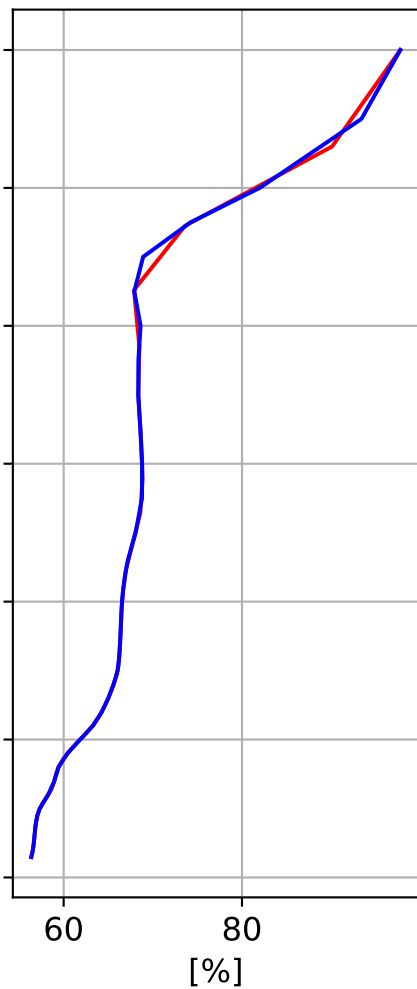

Time Series of vertical profiles (site altitude - 120 km)

Time Series of vertical profiles (site altitude - 40 km)

Min, Max, Mean of 732 profiles
Zugspitze, 47.42N, 10.98E, 2.964kmasl

Std. Deviation

Percent Deviation

Level covariance matrix

$1e-23$