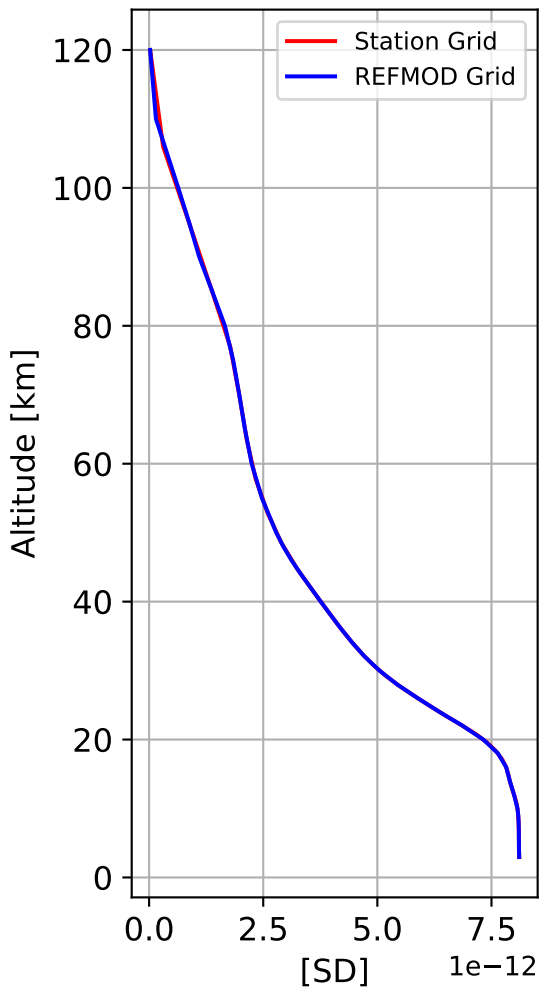

Time Series of vertical profiles (site altitude - 120 km)

Time Series of vertical profiles (site altitude - 40 km)

Min, Max, Mean of 732 profiles
Zugspitze, 47.42N, 10.98E, 2.964kmasl

Std. Deviation

Percent Deviation

Level covariance matrix

$1e-23$