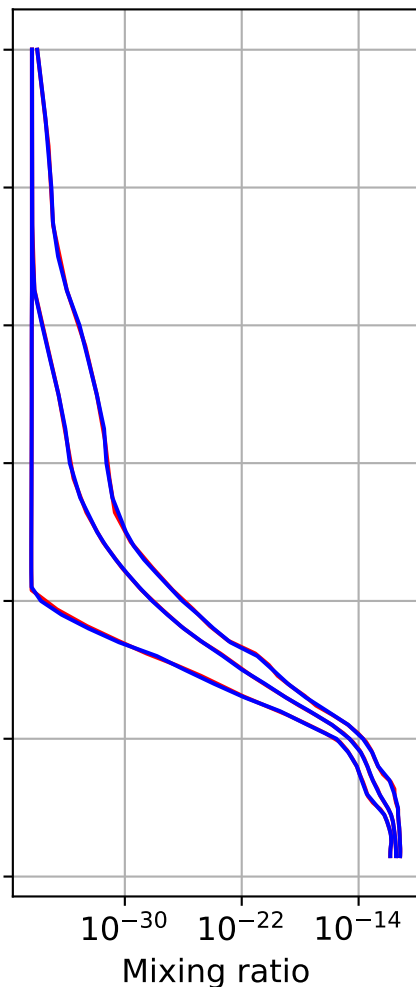

Time Series of vertical profiles (site altitude - 120 km)

Time Series of vertical profiles (site altitude - 40 km)

Monthly mean WACCM profile (interpolated to station grid) Zugspitze, 47.42N, 10.98E, 2.964kmasl

Min, Max, Mean of 732 profiles
Zugspitze, 47.42N, 10.98E, 2.964kmasl

Std. Deviation

Percent Deviation

Level covariance matrix