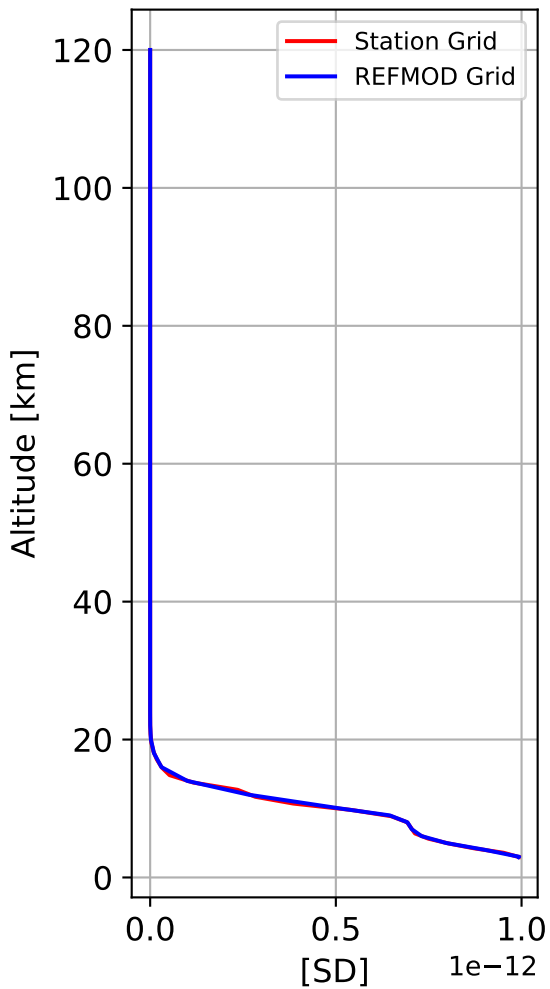

Time Series of vertical profiles (site altitude - 120 km)

Time Series of vertical profiles (site altitude - 40 km)

Monthly mean WACCM profile (interpolated to station grid) Zugspitze, 47.42N, 10.98E, 2.964kmasl

Min, Max, Mean of 732 profiles
Zugspitze, 47.42N, 10.98E, 2.964kmasl

Std. Deviation

Percent Deviation

Level covariance matrix