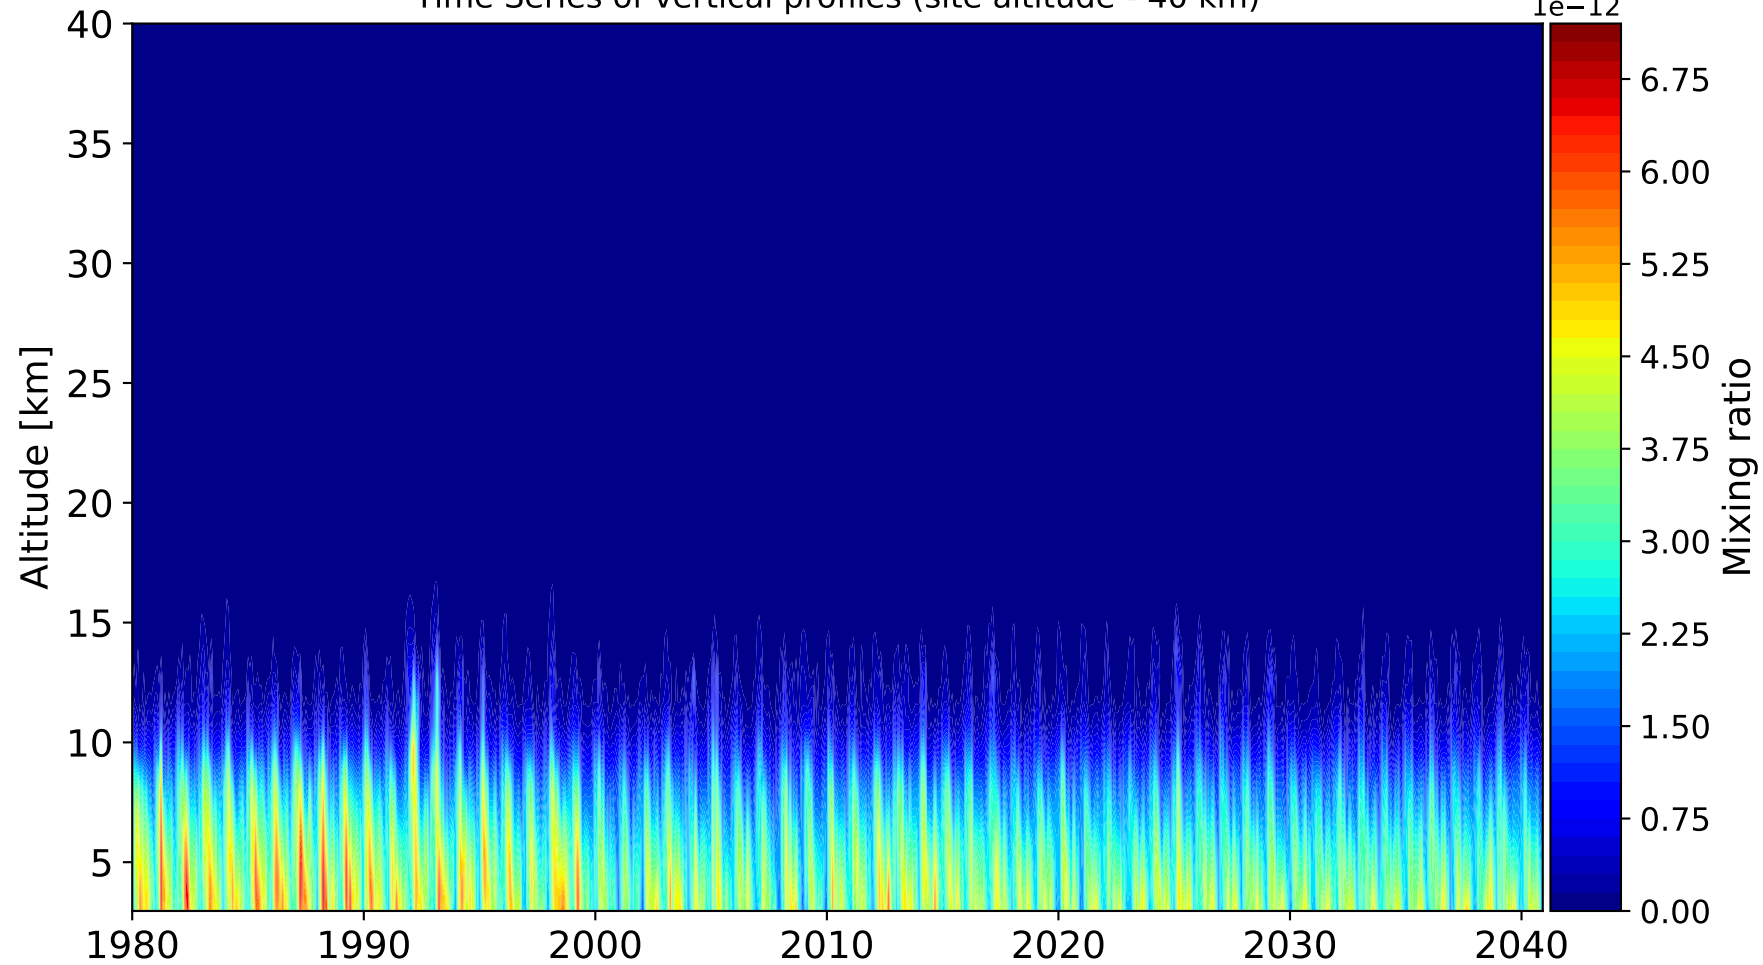

Time Series of vertical profiles (site altitude - 120 km)

Time Series of vertical profiles (site altitude - 40 km)

Monthly mean WACCM profile (interpolated to station grid) Zugspitze, 47.42N, 10.98E, 2.964kmasl

Min, Max, Mean of 732 profiles
Zugspitze, 47.42N, 10.98E, 2.964kmasl

Std. Deviation

Percent Deviation

Level covariance matrix