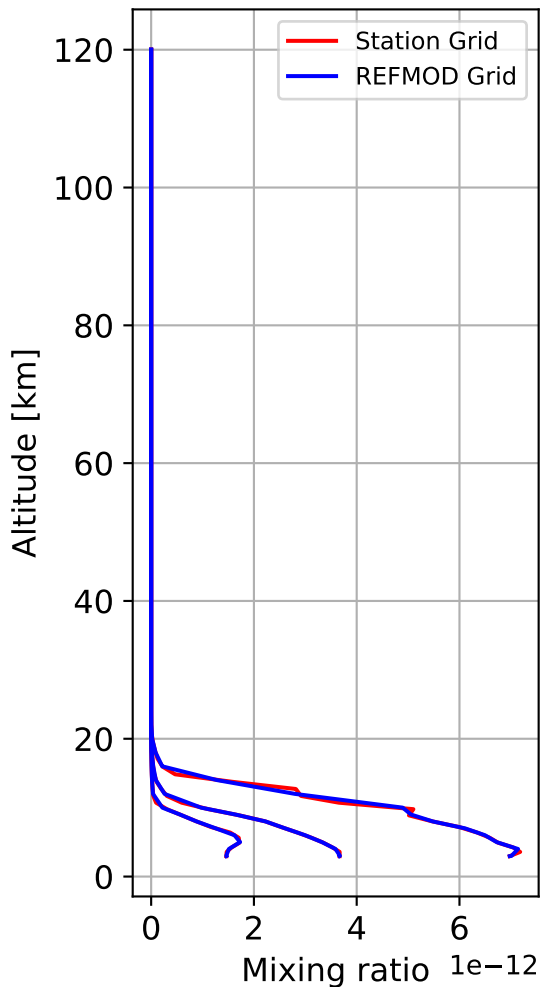

Time Series of vertical profiles (site altitude - 120 km)

Time Series of vertical profiles (site altitude - 40 km)

Monthly mean WACCM profile (interpolated to station grid) Zugspitze, 47.42N, 10.98E, 2.964kmasl

Min, Max, Mean of 732 profiles
Zugspitze, 47.42N, 10.98E, 2.964kmasl

Std. Deviation

Percent Deviation

Level covariance matrix