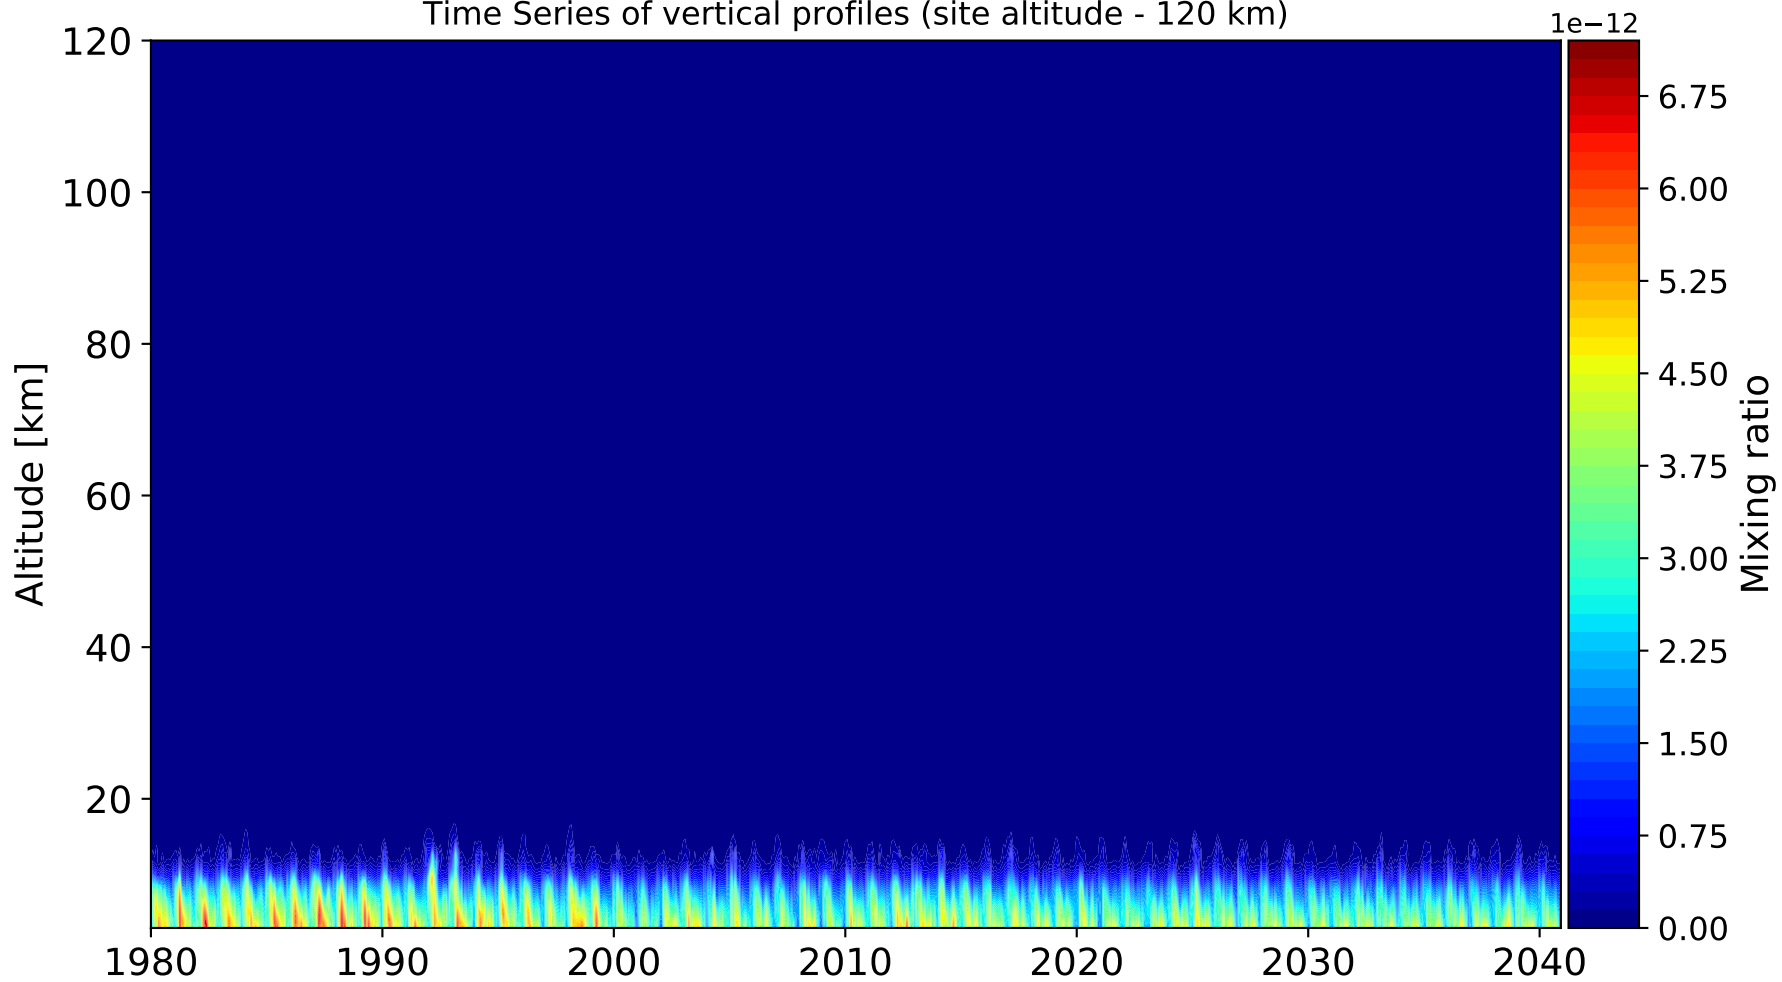

Time Series of vertical profiles (site altitude - 120 km)

Time Series of vertical profiles (site altitude - 40 km)

Monthly mean WACCM profile (interpolated to station grid) Zugspitze, 47.42N, 10.98E, 2.964kmasl

Min, Max, Mean of 732 profiles
Zugspitze, 47.42N, 10.98E, 2.964kmasl

Std. Deviation

Percent Deviation

Level covariance matrix