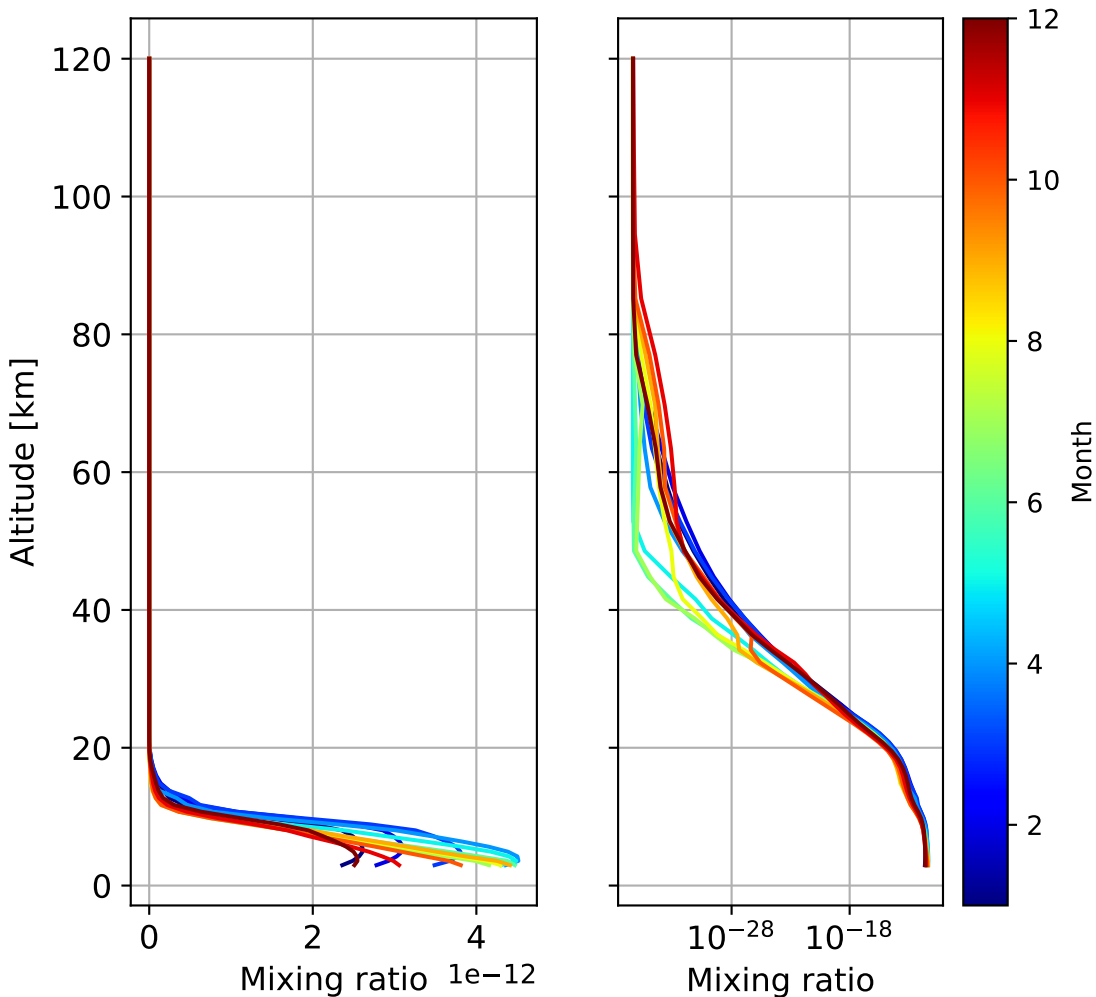

Time Series of vertical profiles (site altitude - 120 km)

Time Series of vertical profiles (site altitude - 40 km)

Monthly mean WACCM profile (interpolated to station grid) Zugspitze, 47.42N, 10.98E, 2.964kmasl

Min, Max, Mean of 732 profiles
Zugspitze, 47.42N, 10.98E, 2.964kmasl

Std. Deviation

Percent Deviation

Level covariance matrix