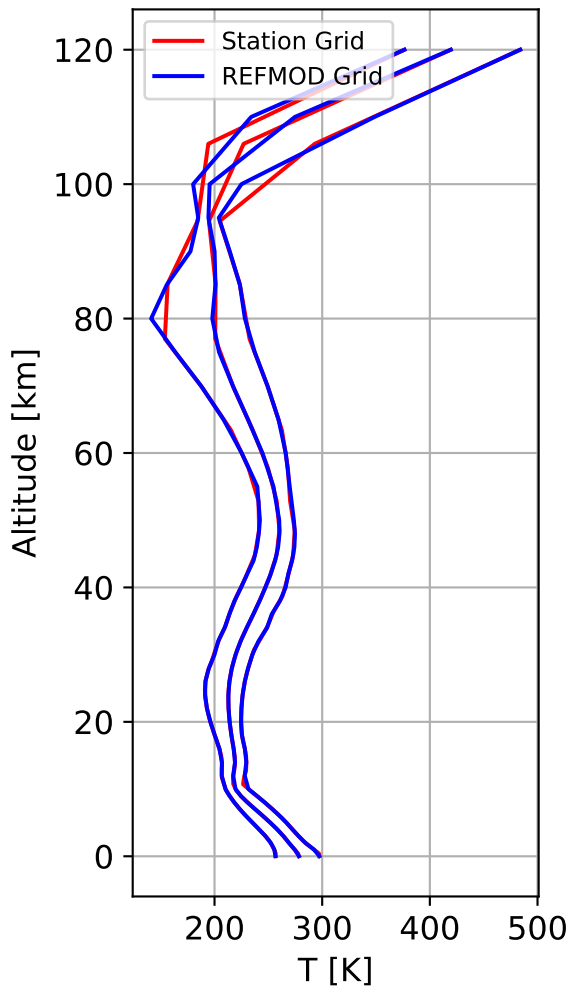

Time Series of vertical profiles (site altitude - 120 km)

Time Series of vertical profiles (site altitude - 40 km)

Min, Max, Mean of 732 profiles
St_Petersburg, 59.88N, 29.83E, 0.02kmasl

Std. Deviation

Percent Deviation

Level covariance matrix