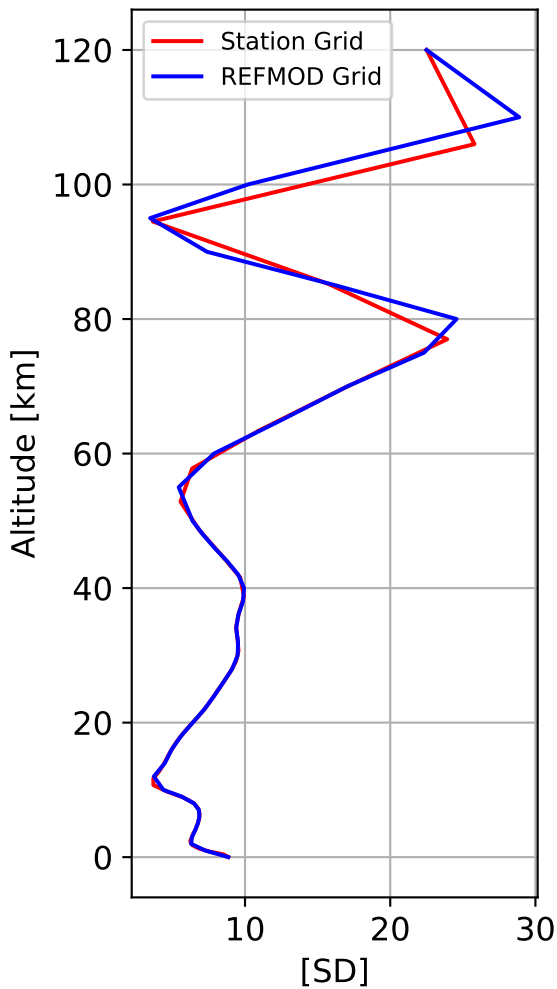

Time Series of vertical profiles (site altitude - 120 km)

Time Series of vertical profiles (site altitude - 40 km)

Min, Max, Mean of 732 profiles
St_Petersburg, 59.88N, 29.83E, 0.02kmasl

Std. Deviation

Percent Deviation

Level covariance matrix