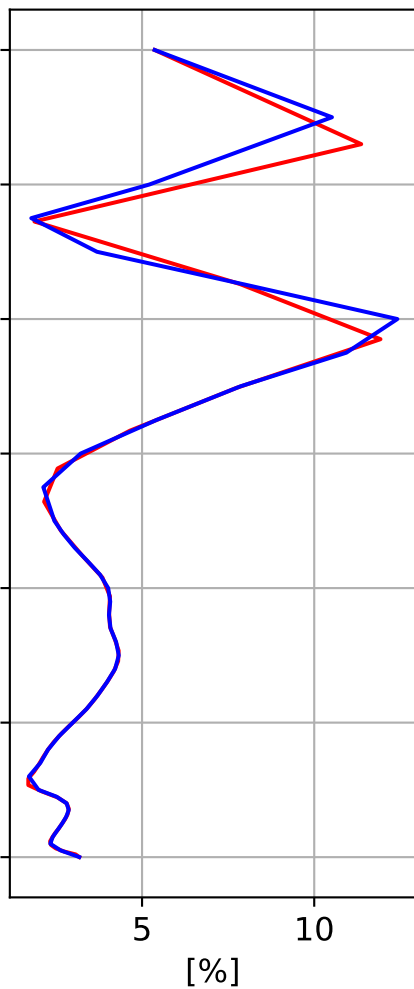

Time Series of vertical profiles (site altitude - 120 km)

Time Series of vertical profiles (site altitude - 40 km)

Min, Max, Mean of 732 profiles
St_Petersburg, 59.88N, 29.83E, 0.02kmasl

Std. Deviation

Percent Deviation

Level covariance matrix