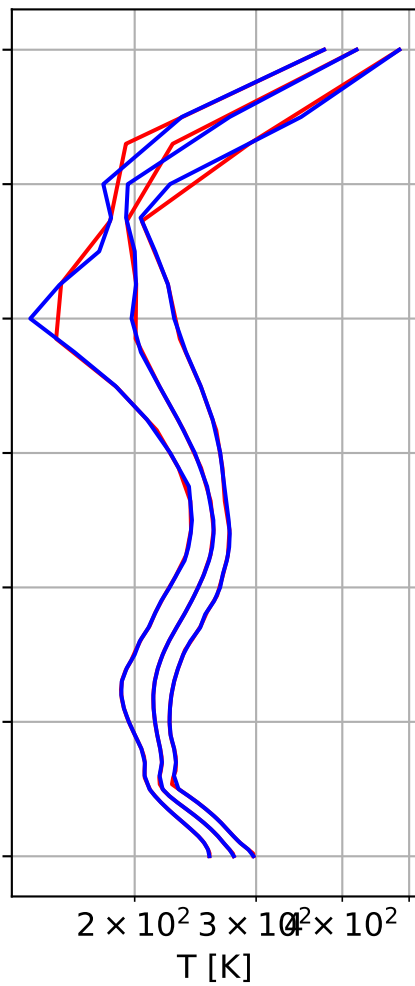

Time Series of vertical profiles (site altitude - 120 km)

Time Series of vertical profiles (site altitude - 40 km)

Min, Max, Mean of 732 profiles
St_Petersburg, 59.88N, 29.83E, 0.02kmasl

Std. Deviation

Percent Deviation

Level covariance matrix