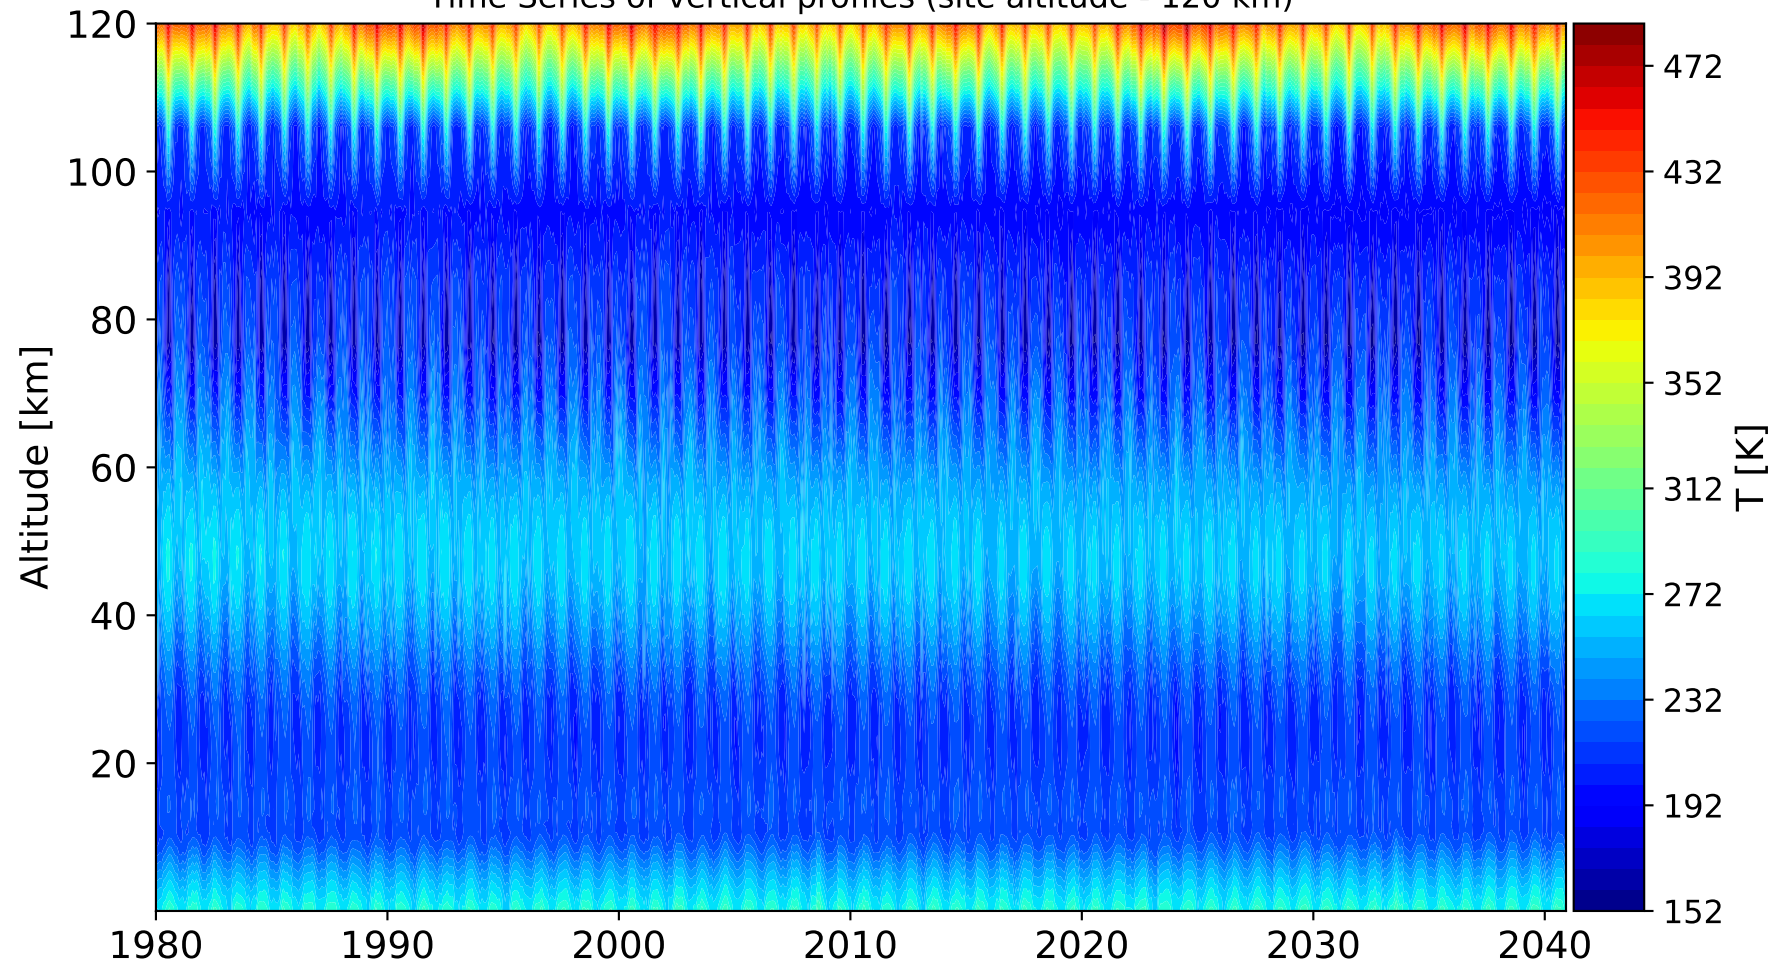

Time Series of vertical profiles (site altitude - 120 km)

Time Series of vertical profiles (site altitude - 40 km)

Min, Max, Mean of 732 profiles
St_Petersburg, 59.88N, 29.83E, 0.02kmasl

Std. Deviation

Percent Deviation

Level covariance matrix