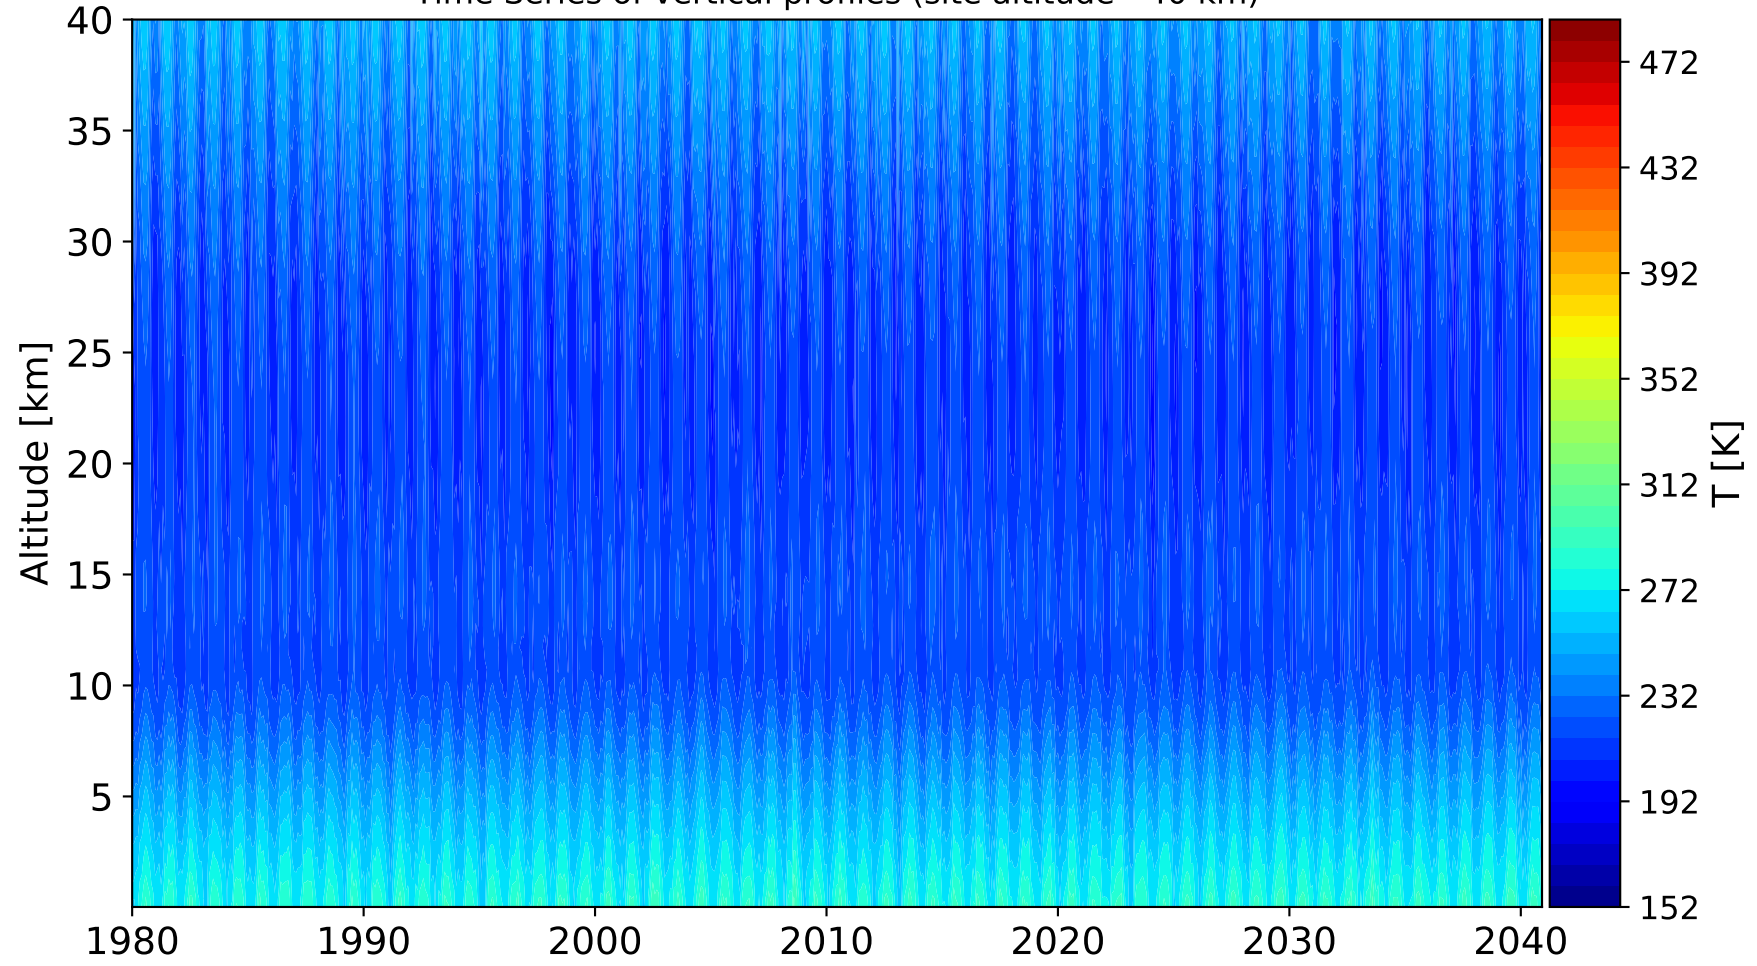

Time Series of vertical profiles (site altitude - 120 km)

Time Series of vertical profiles (site altitude - 40 km)

Min, Max, Mean of 732 profiles
St_Petersburg, 59.88N, 29.83E, 0.02kmasl

Std. Deviation

Percent Deviation

Level covariance matrix