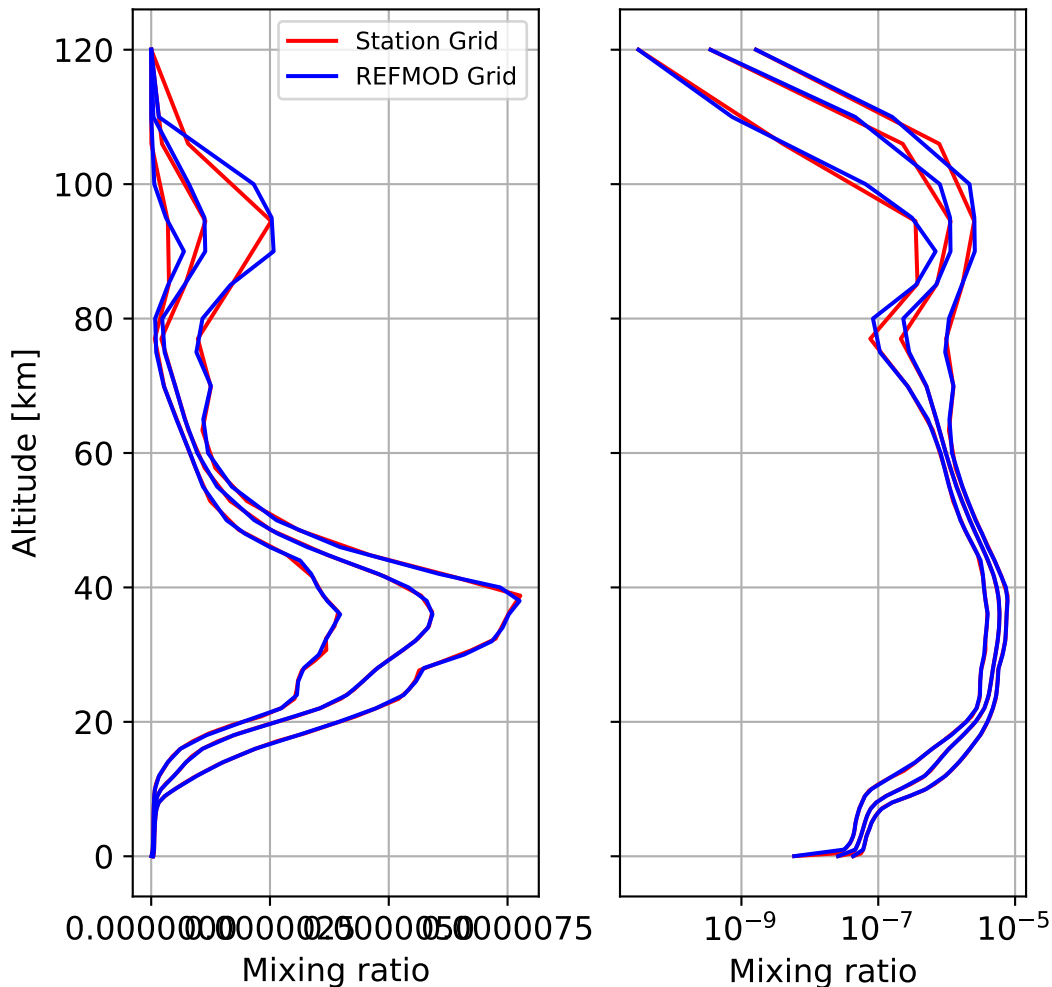

Time Series of vertical profiles (site altitude - 120 km)

Time Series of vertical profiles (site altitude - 40 km)

Monthly mean WACCM profile (interpolated to station grid)
St_Petersburg, 59.88N, 29.83E, 0.02kmasl

Min, Max, Mean of 732 profiles
St_Petersburg, 59.88N, 29.83E, 0.02kmasl

Std. Deviation

Percent Deviation