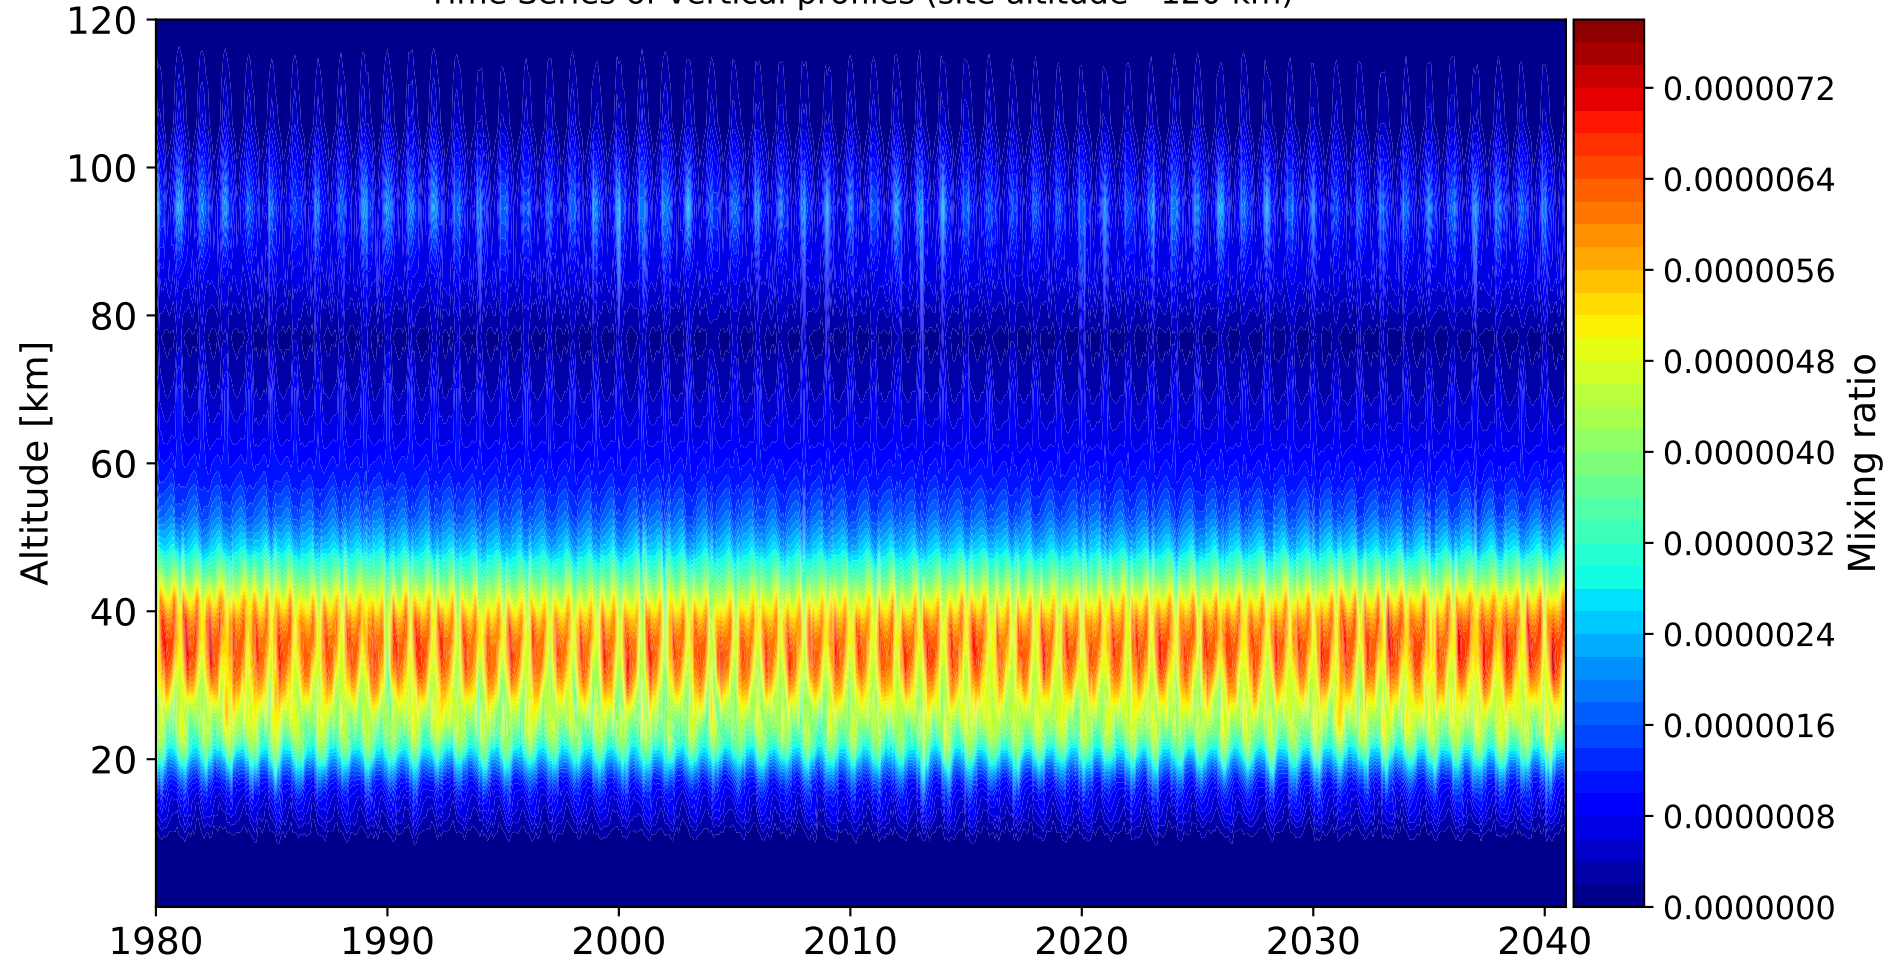

Time Series of vertical profiles (site altitude - 120 km)

Time Series of vertical profiles (site altitude - 40 km)

Monthly mean WACCM profile (interpolated to station grid)
St_Petersburg, 59.88N, 29.83E, 0.02kmasl

Min, Max, Mean of 732 profiles
St_Petersburg, 59.88N, 29.83E, 0.02kmasl

Std. Deviation

Percent Deviation