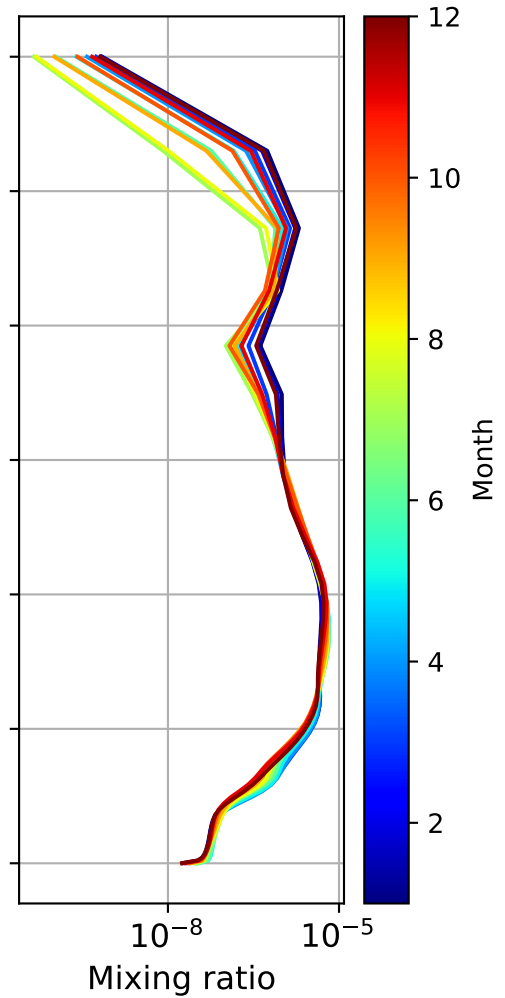

Time Series of vertical profiles (site altitude - 120 km)

Time Series of vertical profiles (site altitude - 40 km)

Monthly mean WACCM profile (interpolated to station grid)
St_Petersburg, 59.88N, 29.83E, 0.02kmasl

Min, Max, Mean of 732 profiles
St_Petersburg, 59.88N, 29.83E, 0.02kmasl

Std. Deviation

Percent Deviation