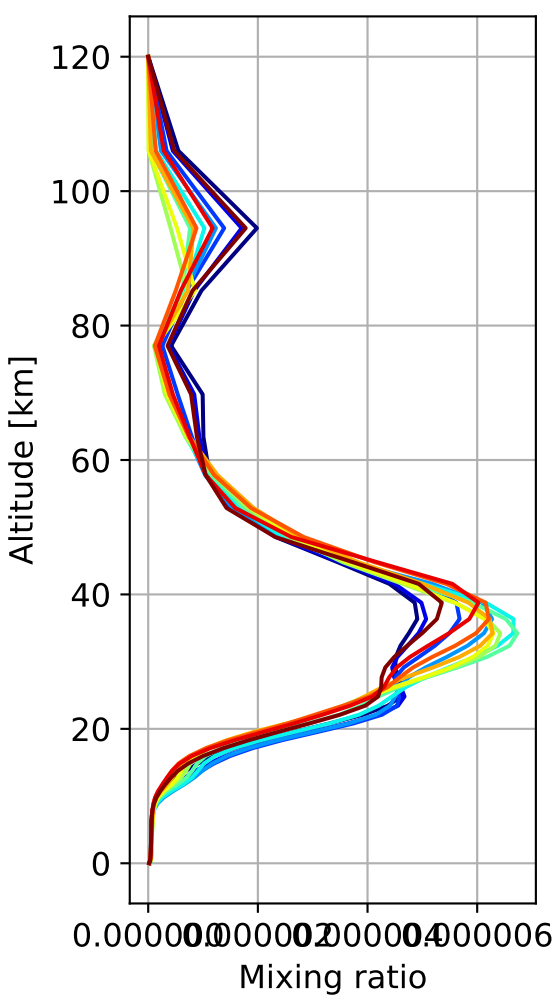

Time Series of vertical profiles (site altitude - 120 km)

Time Series of vertical profiles (site altitude - 40 km)

Monthly mean WACCM profile (interpolated to station grid)
St_Petersburg, 59.88N, 29.83E, 0.02kmasl

Min, Max, Mean of 732 profiles
St_Petersburg, 59.88N, 29.83E, 0.02kmasl

Std. Deviation

Percent Deviation