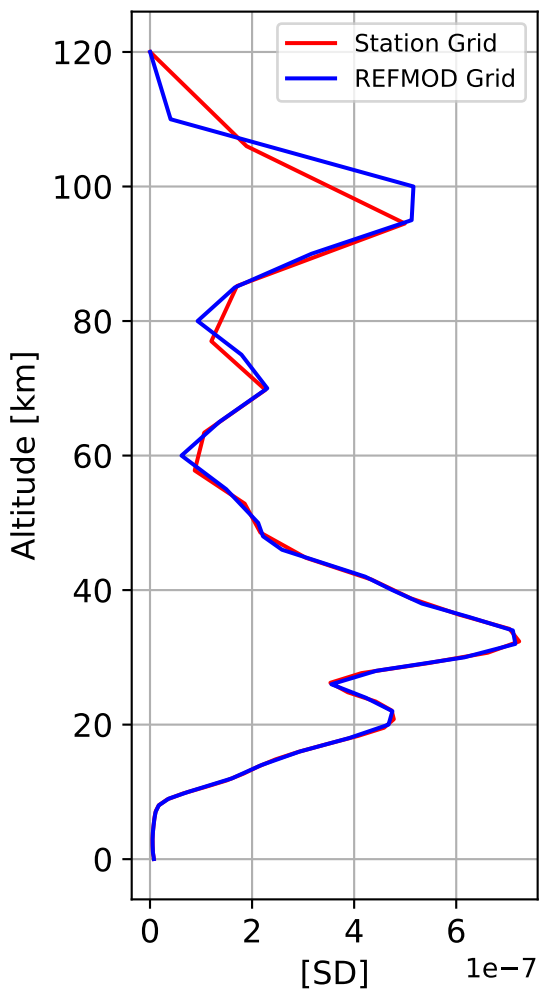

Time Series of vertical profiles (site altitude - 120 km)

Time Series of vertical profiles (site altitude - 40 km)

Monthly mean WACCM profile (interpolated to station grid)
St_Petersburg, 59.88N, 29.83E, 0.02kmasl

Min, Max, Mean of 732 profiles
St_Petersburg, 59.88N, 29.83E, 0.02kmasl

Std. Deviation

Percent Deviation