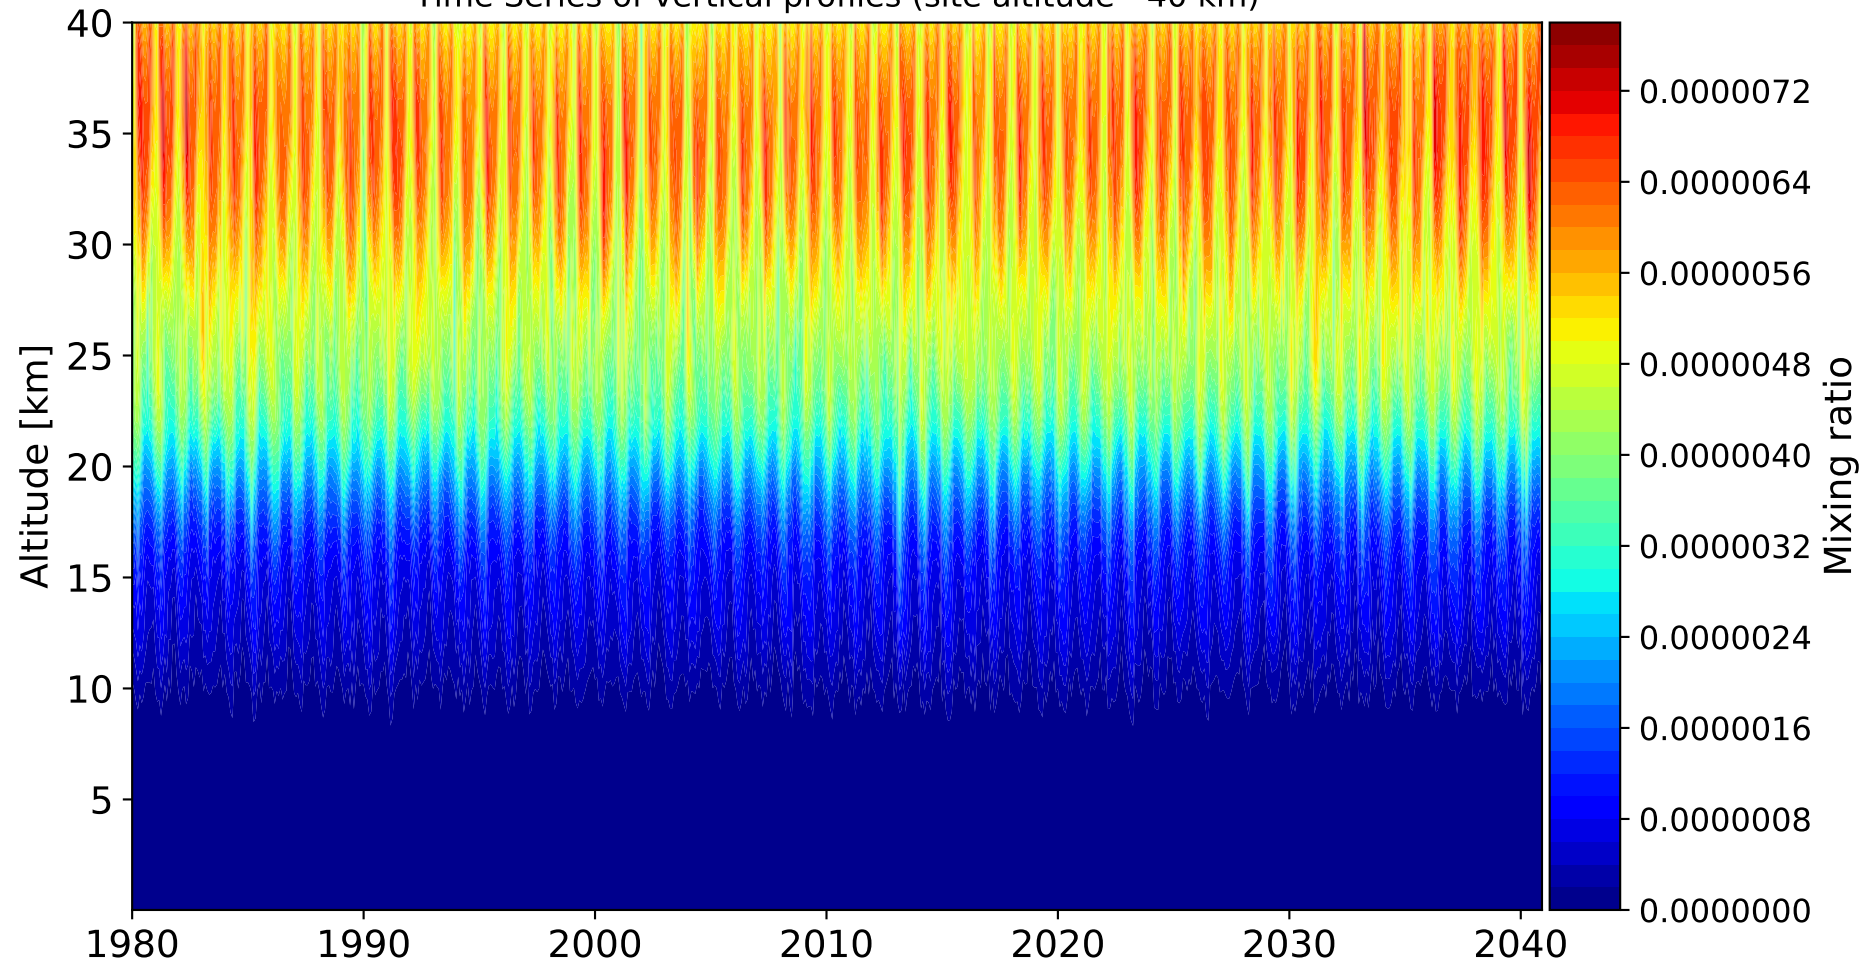

Time Series of vertical profiles (site altitude - 120 km)

Time Series of vertical profiles (site altitude - 40 km)

Monthly mean WACCM profile (interpolated to station grid)
St_Petersburg, 59.88N, 29.83E, 0.02kmasl

Min, Max, Mean of 732 profiles
St_Petersburg, 59.88N, 29.83E, 0.02kmasl

Std. Deviation

Percent Deviation