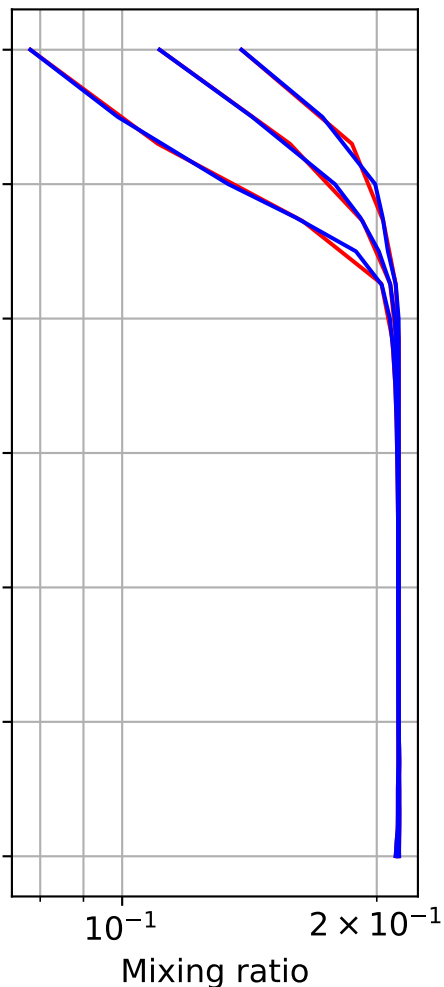

Time Series of vertical profiles (site altitude - 120 km)

Min, Max, Mean of 732 profiles
St_Petersburg, 59.88N, 29.83E, 0.02kmasl

Std. Deviation

Percent Deviation

Level covariance matrix