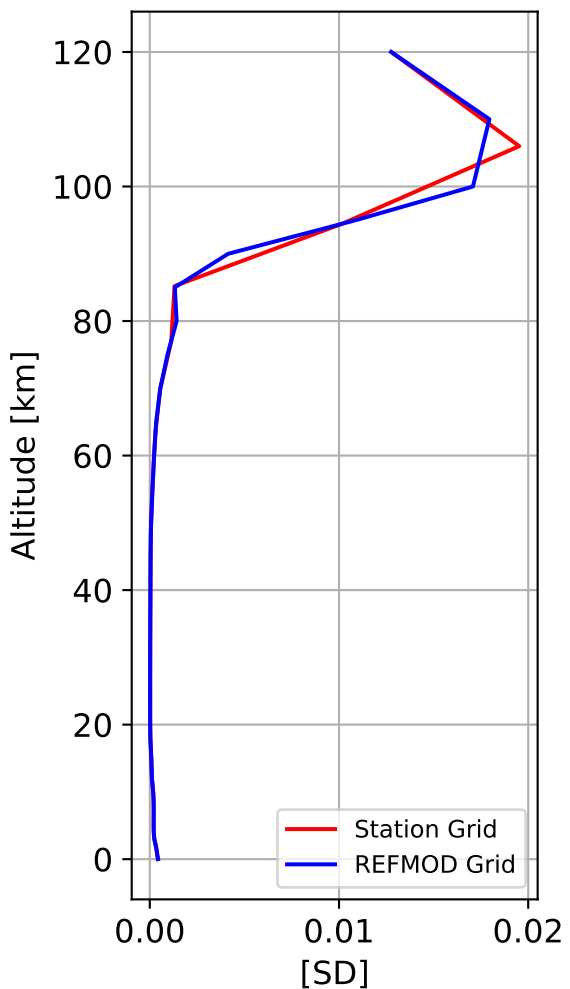

Time Series of vertical profiles (site altitude - 120 km)

Min, Max, Mean of 732 profiles
St_Petersburg, 59.88N, 29.83E, 0.02kmasl

Std. Deviation

Percent Deviation

Level covariance matrix