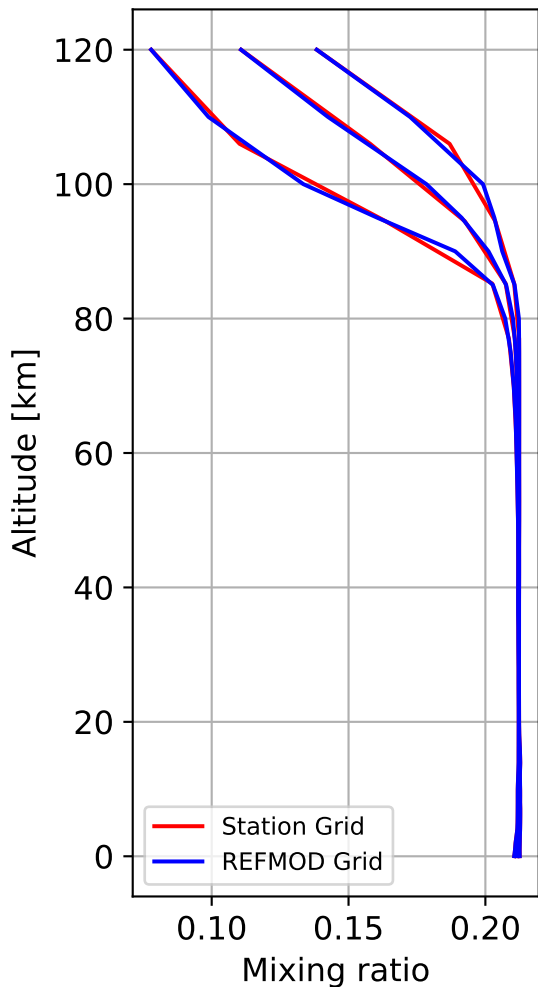

Time Series of vertical profiles (site altitude - 120 km)

Min, Max, Mean of 732 profiles
St_Petersburg, 59.88N, 29.83E, 0.02kmasl

Std. Deviation

Percent Deviation

Level covariance matrix