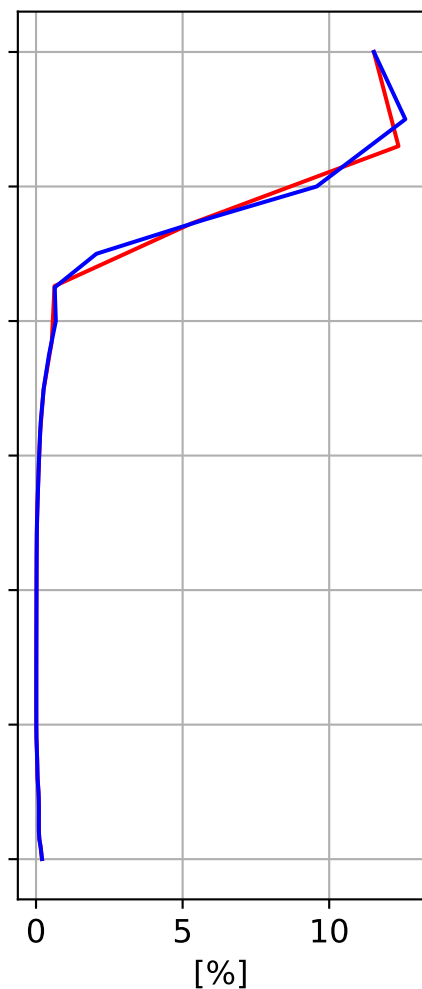

Time Series of vertical profiles (site altitude - 120 km)

Min, Max, Mean of 732 profiles
St_Petersburg, 59.88N, 29.83E, 0.02kmasl

Std. Deviation

Percent Deviation

Level covariance matrix