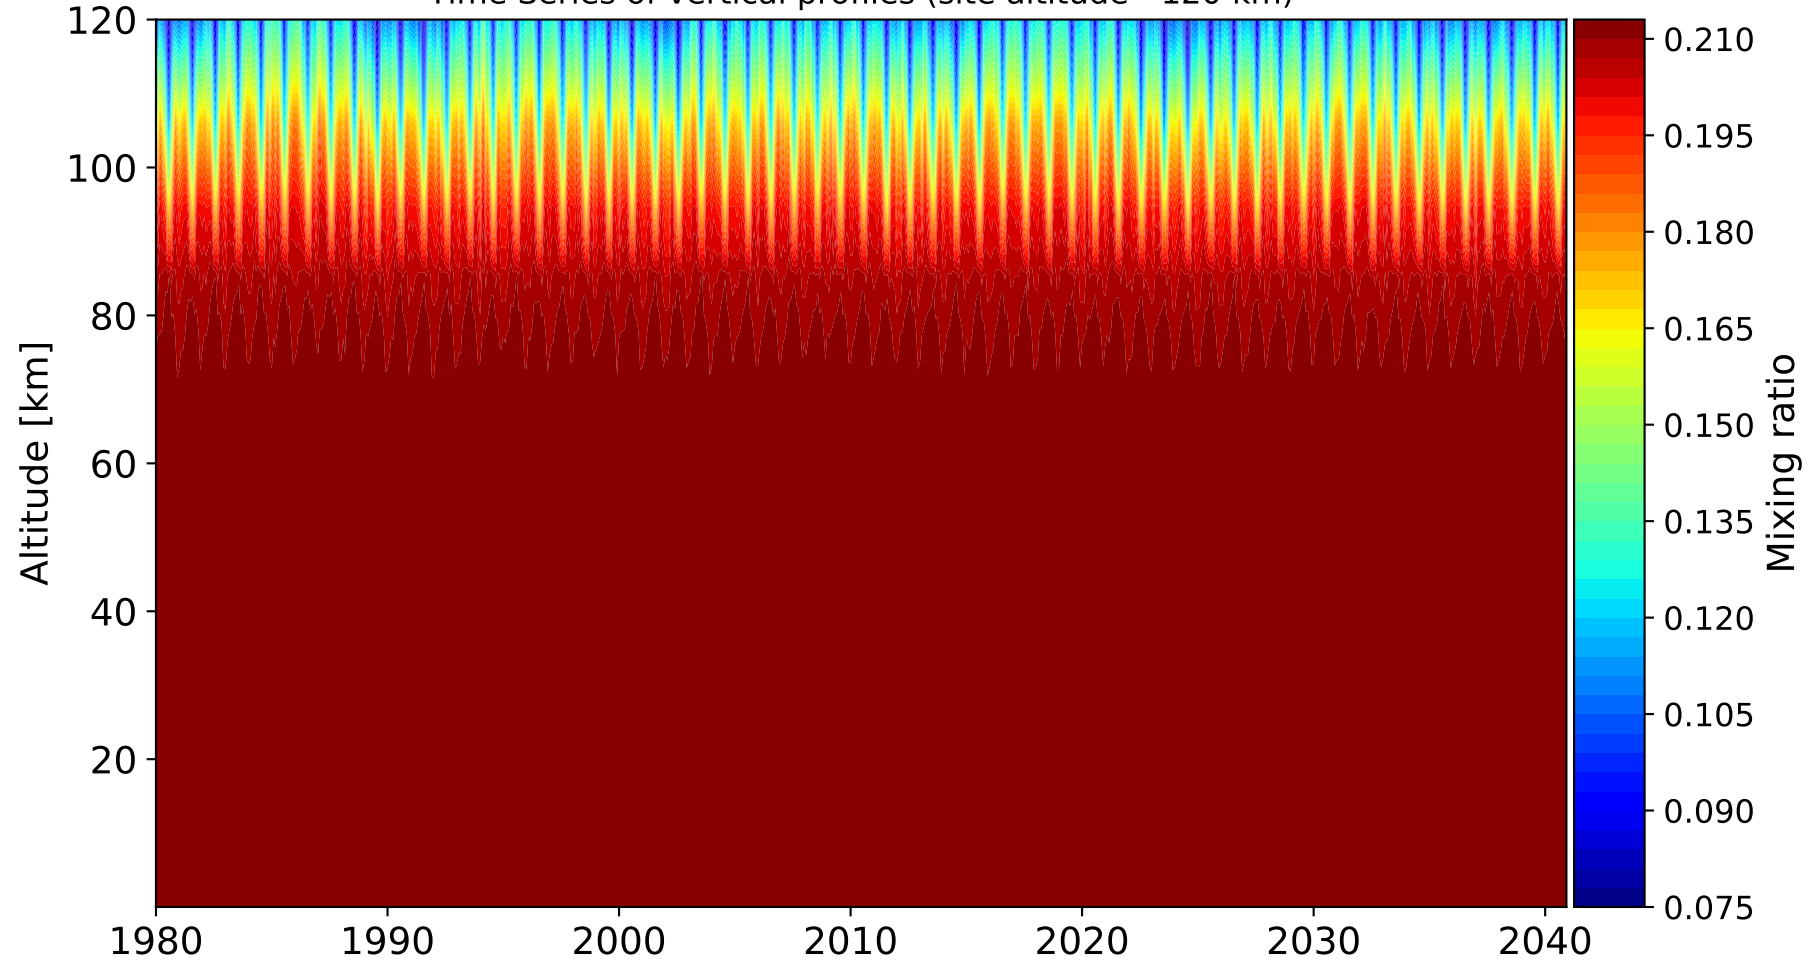

Time Series of vertical profiles (site altitude - 120 km)

Min, Max, Mean of 732 profiles
St_Petersburg, 59.88N, 29.83E, 0.02kmasl

Std. Deviation

Percent Deviation

Level covariance matrix