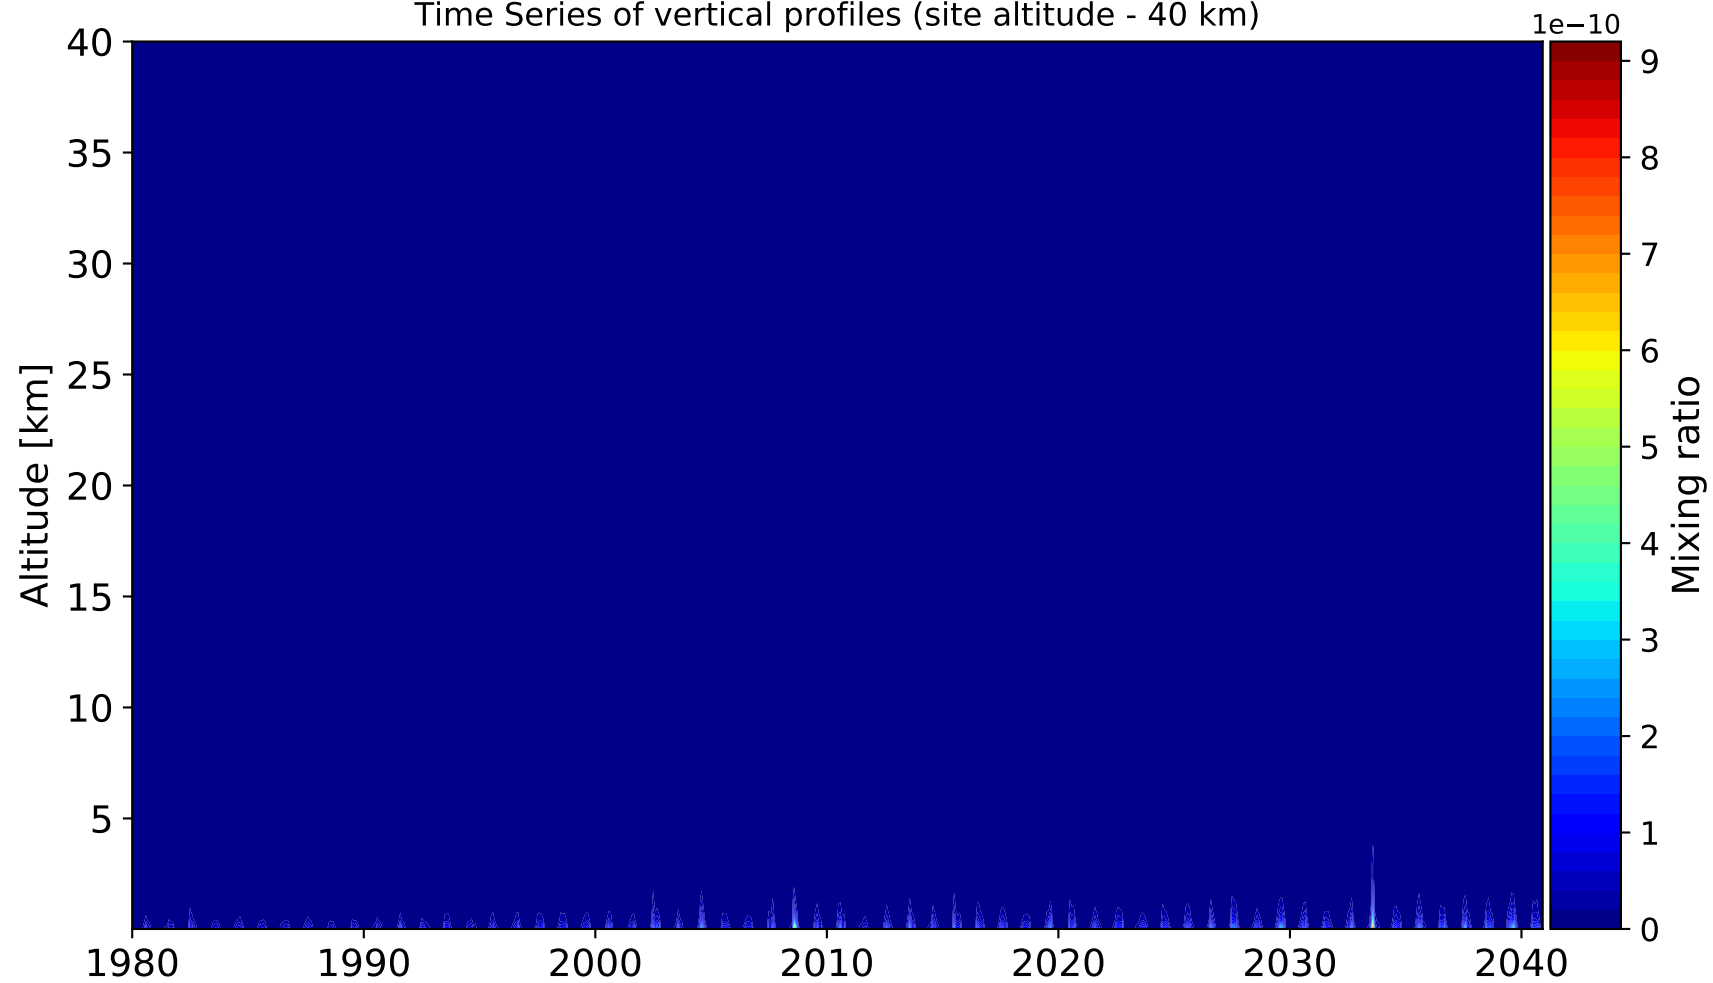

Time Series of vertical profiles (site altitude - 120 km)

Time Series of vertical profiles (site altitude - 40 km)

Monthly mean WACCM profile (interpolated to station grid)
St_Petersburg, 59.88N, 29.83E, 0.02kmasl

Min, Max, Mean of 732 profiles
St_Petersburg, 59.88N, 29.83E, 0.02kmasl

Std. Deviation

Percent Deviation

Level covariance matrix