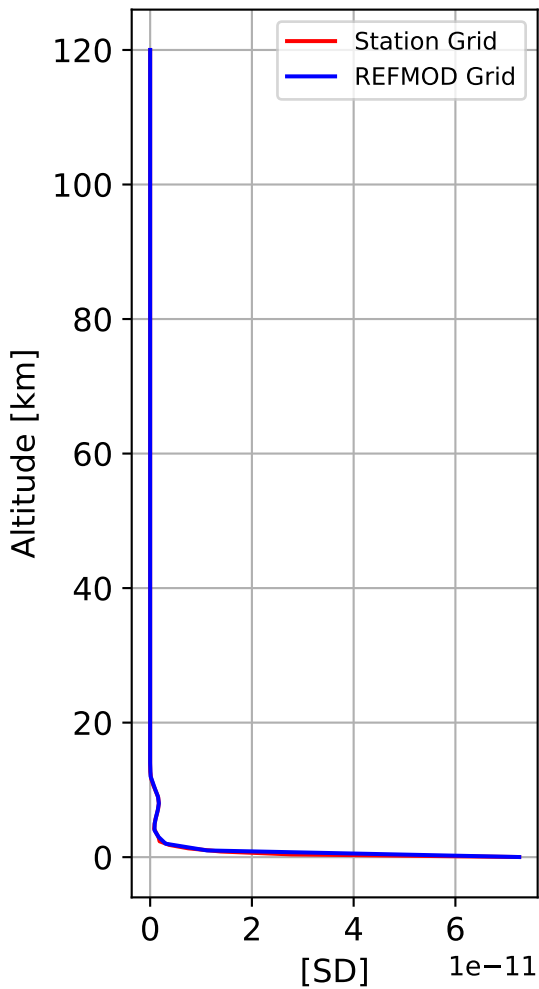

Time Series of vertical profiles (site altitude - 120 km)

Time Series of vertical profiles (site altitude - 40 km)

Monthly mean WACCM profile (interpolated to station grid)
St_Petersburg, 59.88N, 29.83E, 0.02kmasl

Min, Max, Mean of 732 profiles
St_Petersburg, 59.88N, 29.83E, 0.02kmasl

Std. Deviation

Percent Deviation

Level covariance matrix