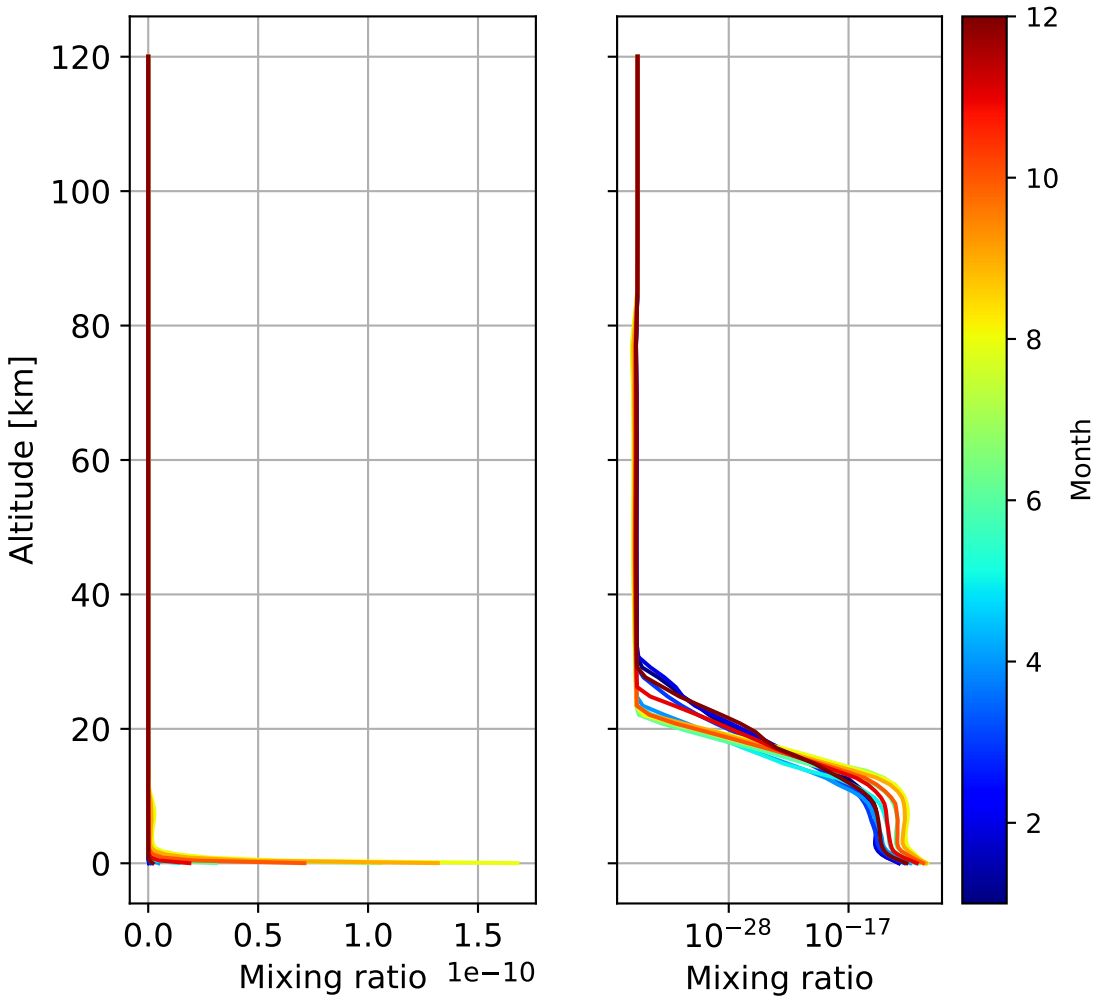

Time Series of vertical profiles (site altitude - 120 km)

Time Series of vertical profiles (site altitude - 40 km)

Monthly mean WACCM profile (interpolated to station grid)
St_Petersburg, 59.88N, 29.83E, 0.02kmasl

Min, Max, Mean of 732 profiles
St_Petersburg, 59.88N, 29.83E, 0.02kmasl

Std. Deviation

Percent Deviation

Level covariance matrix