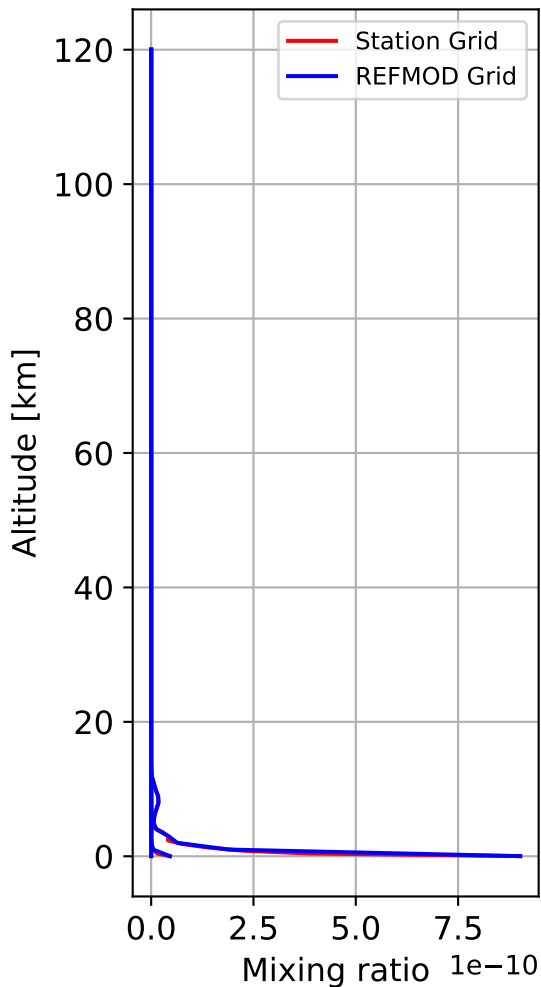

Time Series of vertical profiles (site altitude - 120 km)

Time Series of vertical profiles (site altitude - 40 km)

Monthly mean WACCM profile (interpolated to station grid)
St_Petersburg, 59.88N, 29.83E, 0.02kmasl

Min, Max, Mean of 732 profiles
St_Petersburg, 59.88N, 29.83E, 0.02kmasl

Std. Deviation

Percent Deviation

Level covariance matrix