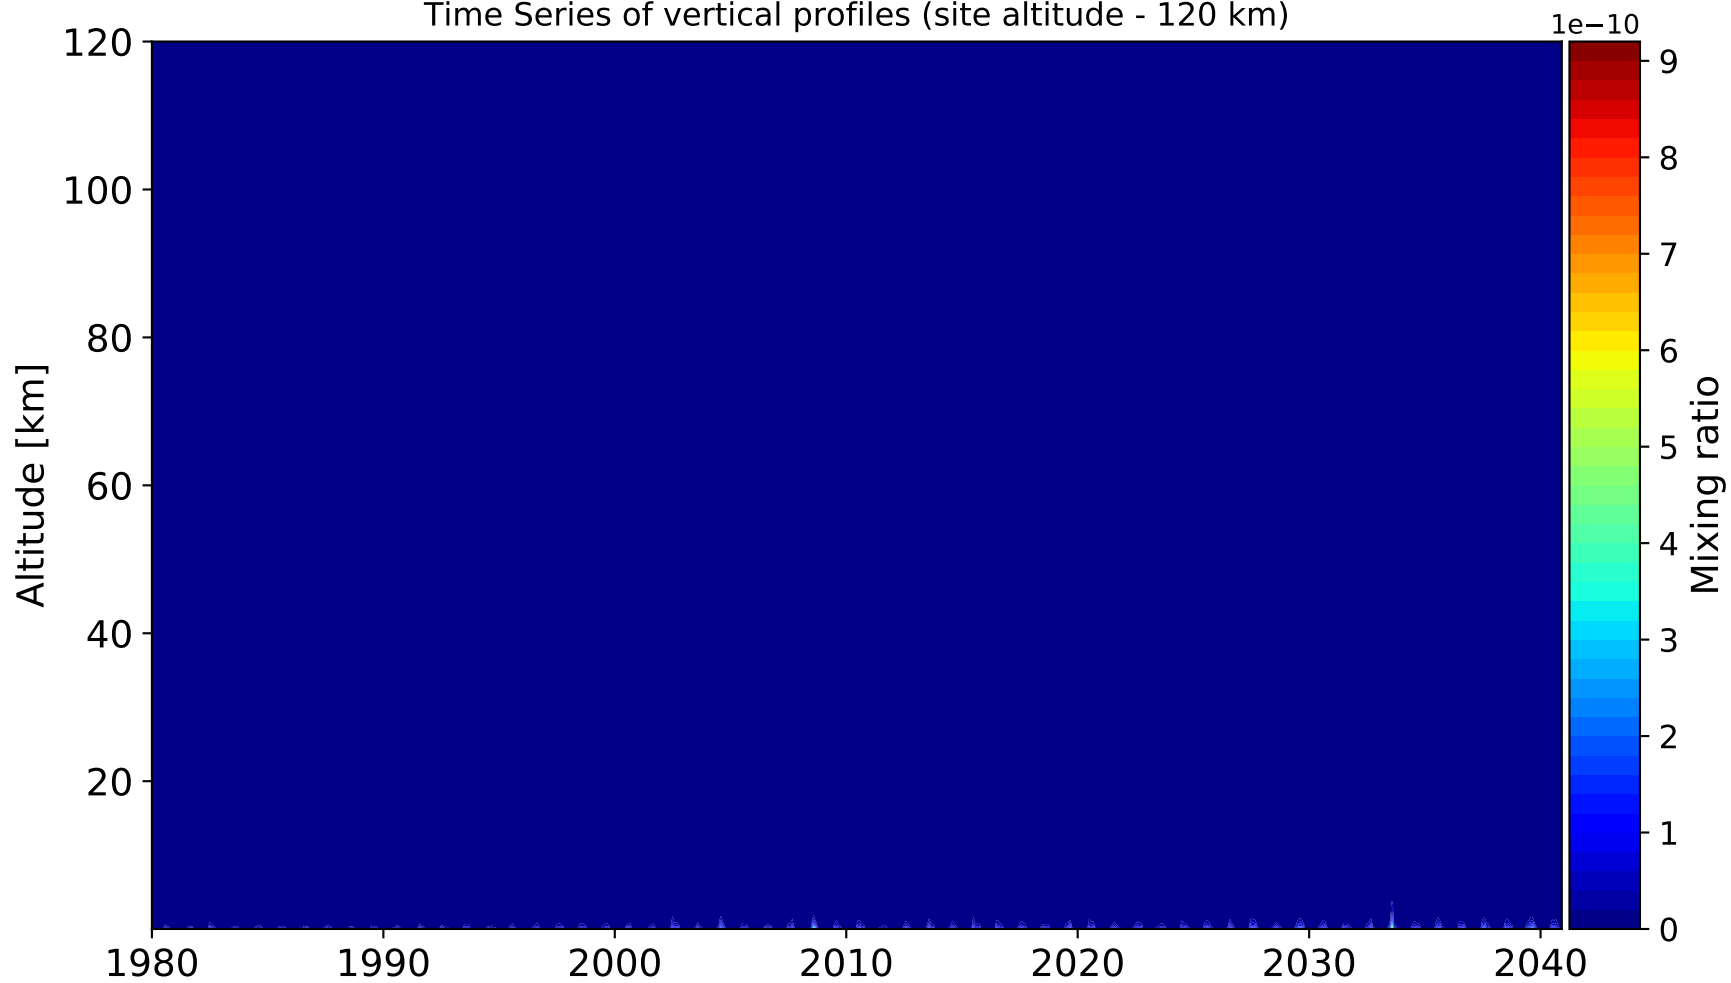

Time Series of vertical profiles (site altitude - 120 km)

Time Series of vertical profiles (site altitude - 40 km)

Monthly mean WACCM profile (interpolated to station grid)
St_Petersburg, 59.88N, 29.83E, 0.02kmasl

Min, Max, Mean of 732 profiles
St_Petersburg, 59.88N, 29.83E, 0.02kmasl

Std. Deviation

Percent Deviation

Level covariance matrix