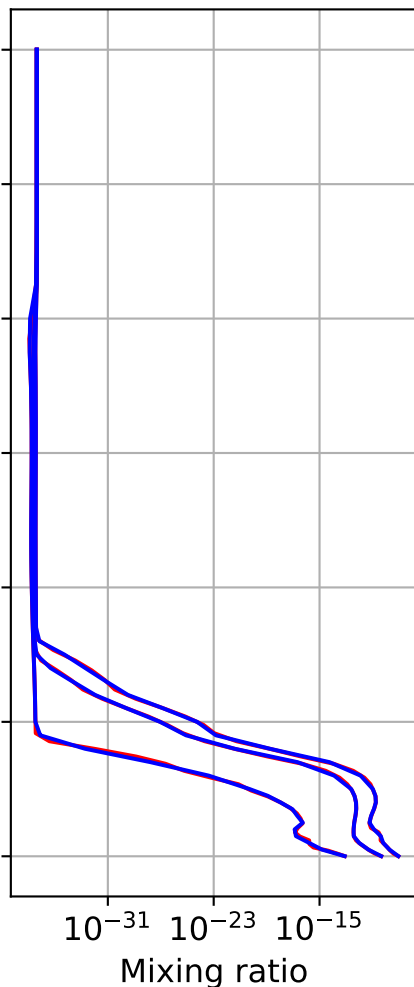

Time Series of vertical profiles (site altitude - 120 km)

Time Series of vertical profiles (site altitude - 40 km)

Monthly mean WACCM profile (interpolated to station grid)
St_Petersburg, 59.88N, 29.83E, 0.02kmasl

Min, Max, Mean of 732 profiles
St_Petersburg, 59.88N, 29.83E, 0.02kmasl

Std. Deviation

Percent Deviation

Level covariance matrix