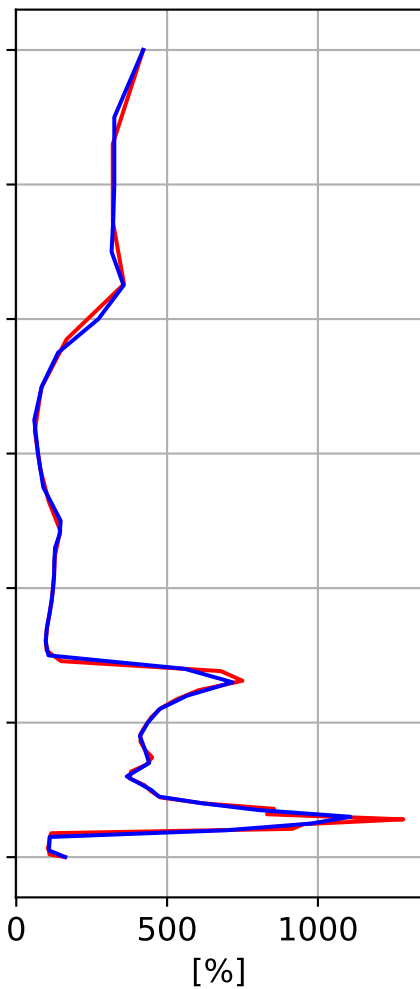

Time Series of vertical profiles (site altitude - 120 km)

Time Series of vertical profiles (site altitude - 40 km)

Monthly mean WACCM profile (interpolated to station grid) St_Petersburg, 59.88N, 29.83E, 0.02kmasl

Min, Max, Mean of 732 profiles
St_Petersburg, 59.88N, 29.83E, 0.02kmasl

Std. Deviation

Percent Deviation

Level covariance matrix

1e-22