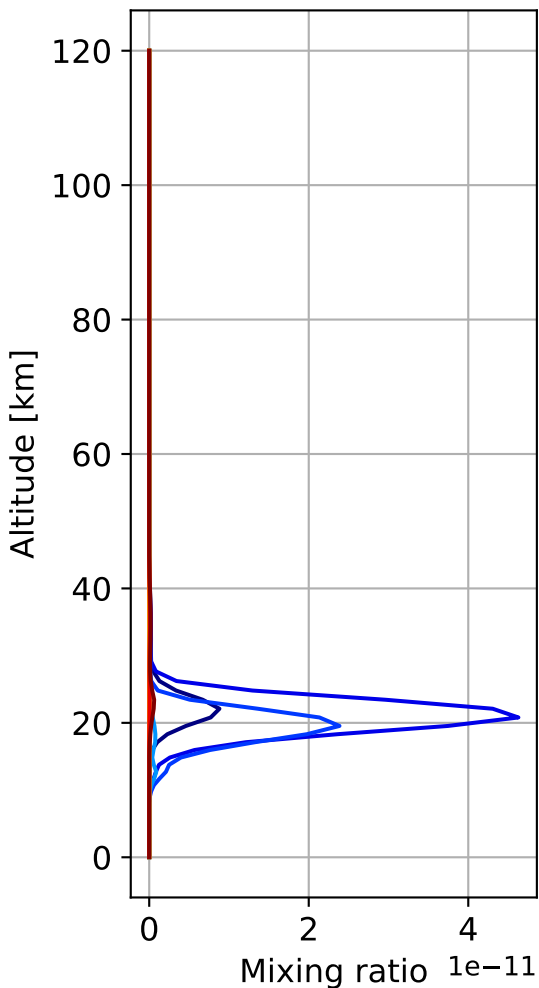

Time Series of vertical profiles (site altitude - 120 km)

Time Series of vertical profiles (site altitude - 40 km)

Monthly mean WACCM profile (interpolated to station grid) St_Petersburg, 59.88N, 29.83E, 0.02kmasl

Min, Max, Mean of 732 profiles
St_Petersburg, 59.88N, 29.83E, 0.02kmasl

Std. Deviation

Percent Deviation

Level covariance matrix

1e-22