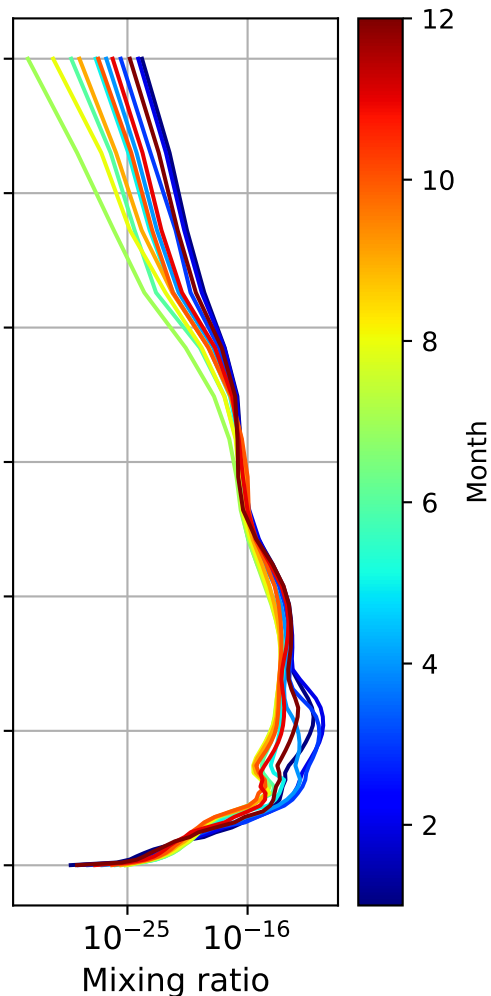

Time Series of vertical profiles (site altitude - 120 km)

Time Series of vertical profiles (site altitude - 40 km)

Monthly mean WACCM profile (interpolated to station grid) St_Petersburg, 59.88N, 29.83E, 0.02kmasl

Min, Max, Mean of 732 profiles
St_Petersburg, 59.88N, 29.83E, 0.02kmasl

Std. Deviation

Percent Deviation

Level covariance matrix

1e-22