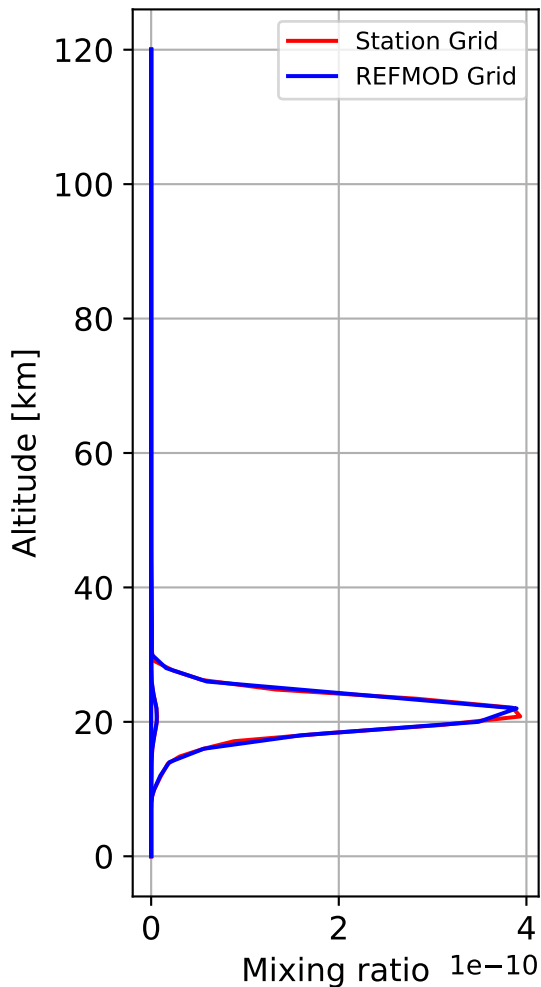

Time Series of vertical profiles (site altitude - 120 km)

Time Series of vertical profiles (site altitude - 40 km)

Monthly mean WACCM profile (interpolated to station grid) St_Petersburg, 59.88N, 29.83E, 0.02kmasl

Min, Max, Mean of 732 profiles
St_Petersburg, 59.88N, 29.83E, 0.02kmasl

Std. Deviation

Percent Deviation

Level covariance matrix

1e-22