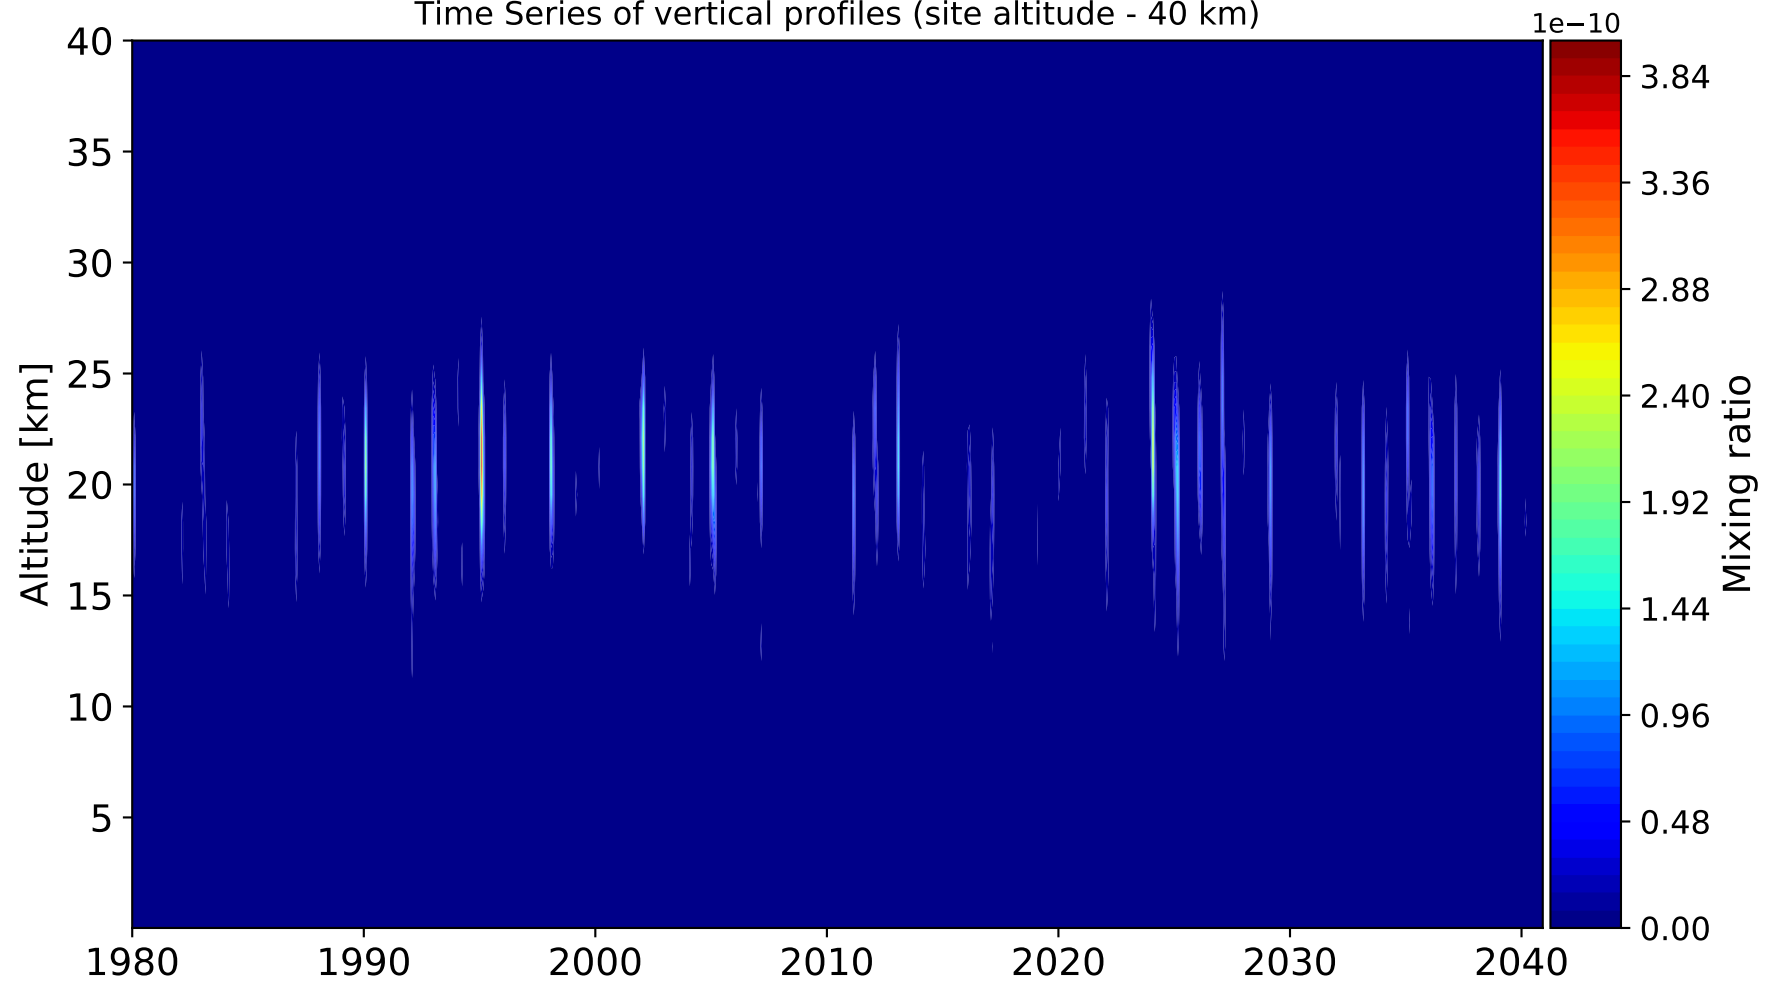

Time Series of vertical profiles (site altitude - 120 km)

Time Series of vertical profiles (site altitude - 40 km)

Monthly mean WACCM profile (interpolated to station grid) St_Petersburg, 59.88N, 29.83E, 0.02kmasl

Min, Max, Mean of 732 profiles
St_Petersburg, 59.88N, 29.83E, 0.02kmasl

Std. Deviation

Percent Deviation

Level covariance matrix

1e-22