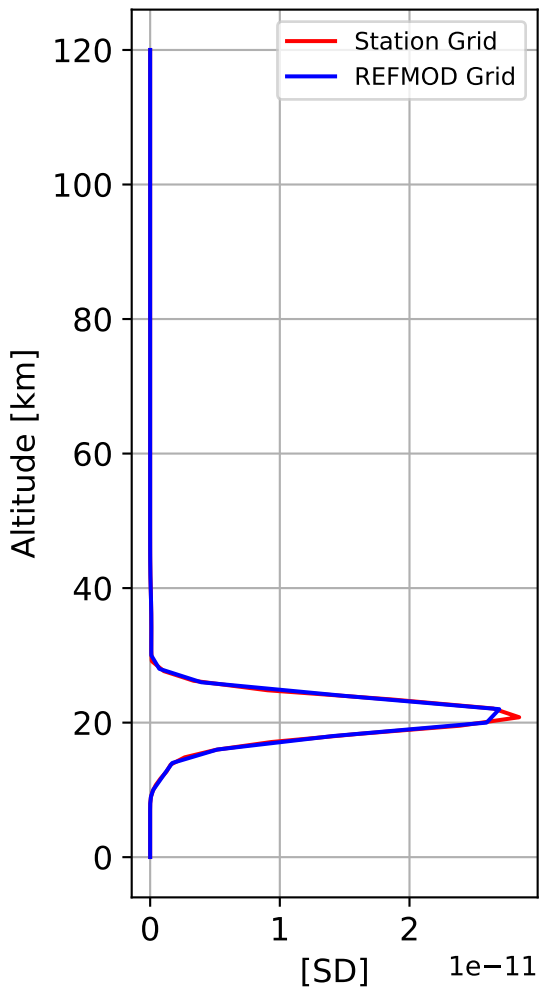

Time Series of vertical profiles (site altitude - 120 km)

Time Series of vertical profiles (site altitude - 40 km)

Monthly mean WACCM profile (interpolated to station grid) St_Petersburg, 59.88N, 29.83E, 0.02kmasl

Min, Max, Mean of 732 profiles
St_Petersburg, 59.88N, 29.83E, 0.02kmasl

Std. Deviation

Percent Deviation

Level covariance matrix

1e-22