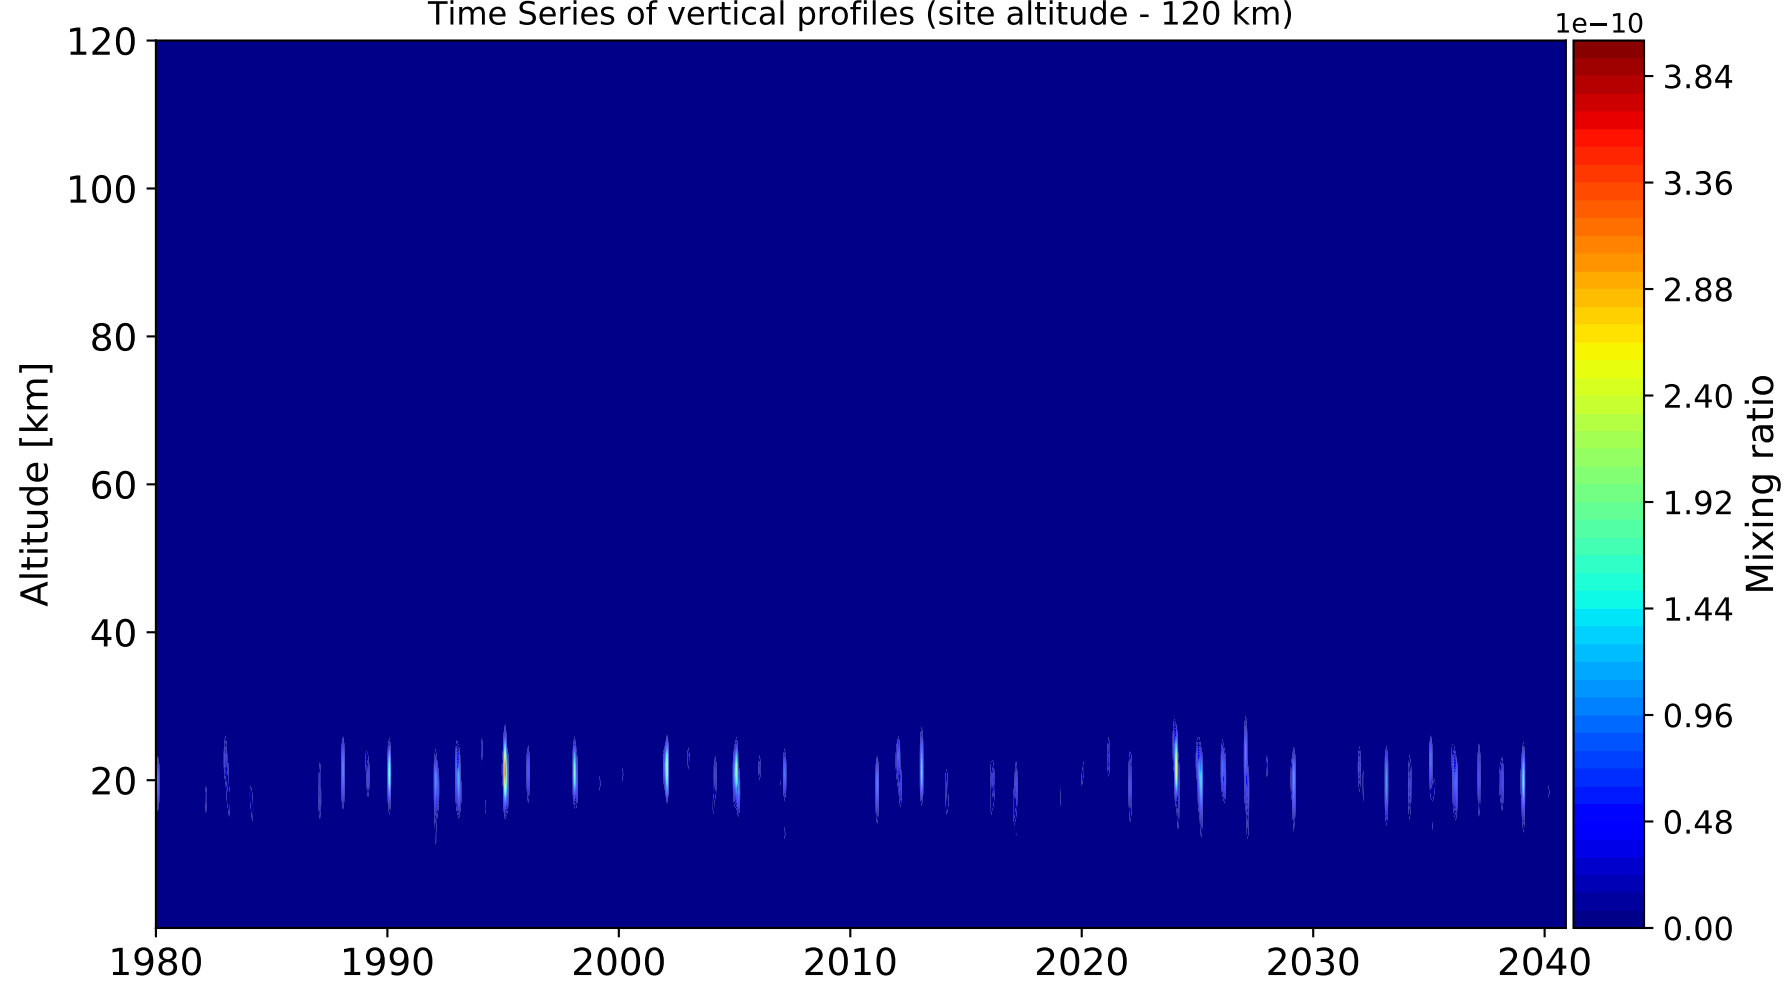

Time Series of vertical profiles (site altitude - 120 km)

Time Series of vertical profiles (site altitude - 40 km)

Monthly mean WACCM profile (interpolated to station grid) St_Petersburg, 59.88N, 29.83E, 0.02kmasl

Min, Max, Mean of 732 profiles
St_Petersburg, 59.88N, 29.83E, 0.02kmasl

Std. Deviation

Percent Deviation

Level covariance matrix

1e-22