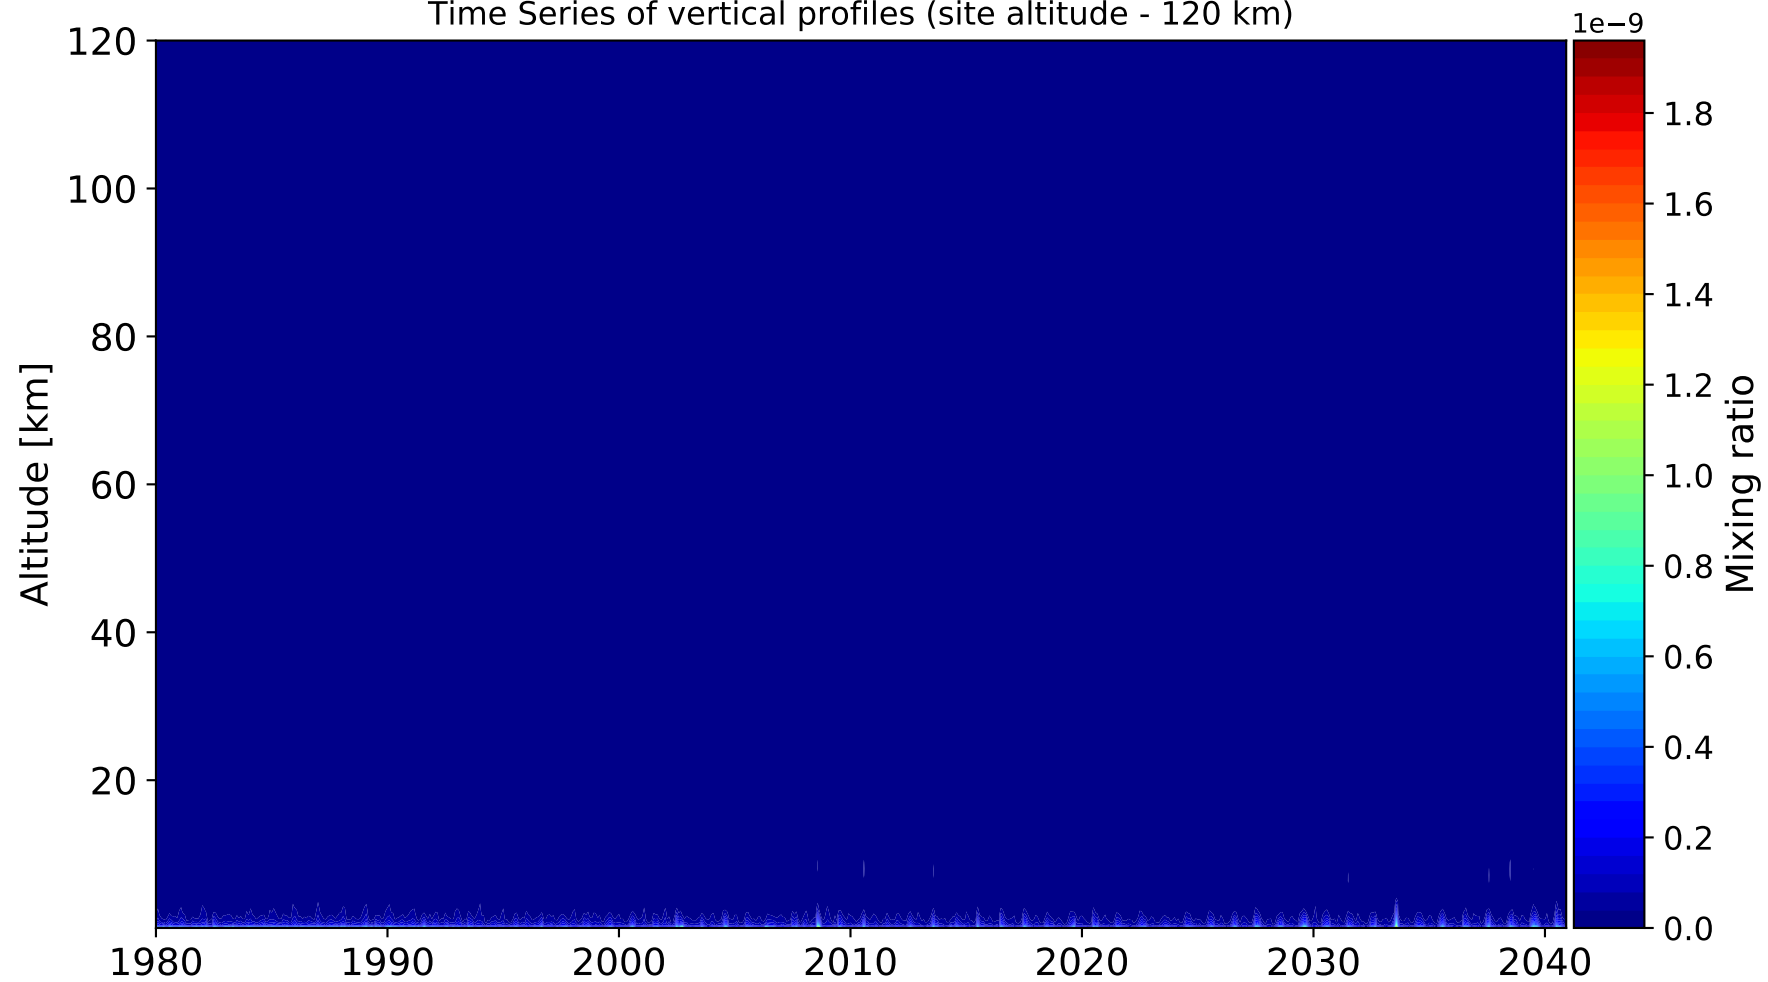

Time Series of vertical profiles (site altitude - 120 km)

Time Series of vertical profiles (site altitude - 40 km)

Monthly mean WACCM profile (interpolated to station grid)  
St\_Petersburg, 59.88N, 29.83E, 0.02kmasl

# Min, Max, Mean of 732 profiles St\_Petersburg, 59.88N, 29.83E, 0.02kmasl

### Std. Deviation

### Percent Deviation