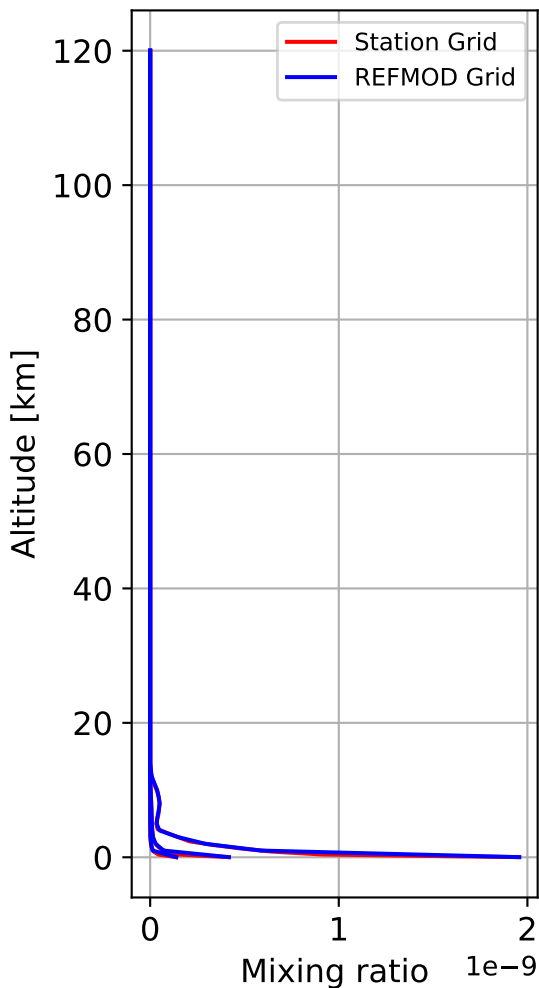

Time Series of vertical profiles (site altitude - 120 km)

Time Series of vertical profiles (site altitude - 40 km)

Monthly mean WACCM profile (interpolated to station grid)  
St\_Petersburg, 59.88N, 29.83E, 0.02kmasl

# Min, Max, Mean of 732 profiles St\_Petersburg, 59.88N, 29.83E, 0.02kmasl

### Std. Deviation

### Percent Deviation