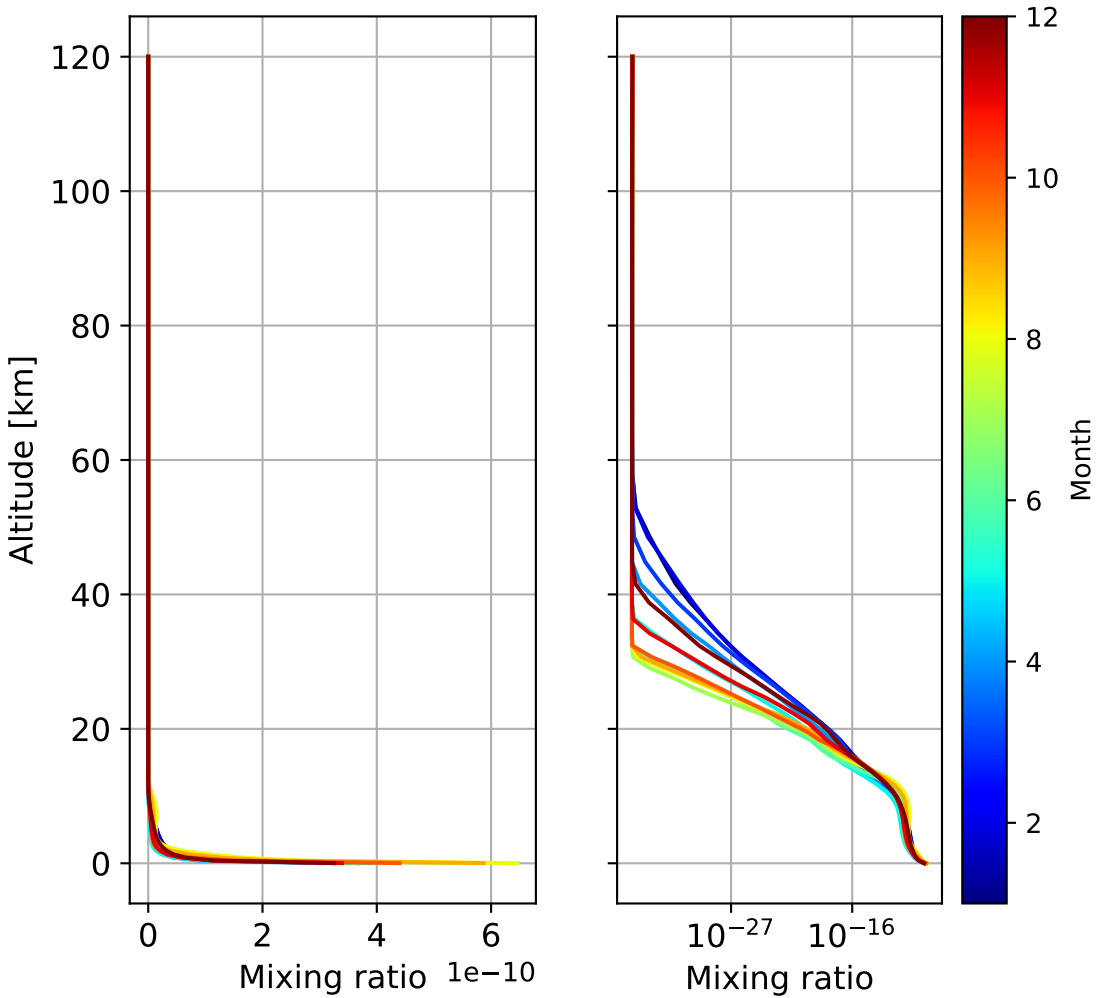

Time Series of vertical profiles (site altitude - 120 km)

Time Series of vertical profiles (site altitude - 40 km)

Monthly mean WACCM profile (interpolated to station grid)  
St\_Petersburg, 59.88N, 29.83E, 0.02kmasl

# Min, Max, Mean of 732 profiles St\_Petersburg, 59.88N, 29.83E, 0.02kmasl

### Std. Deviation

### Percent Deviation