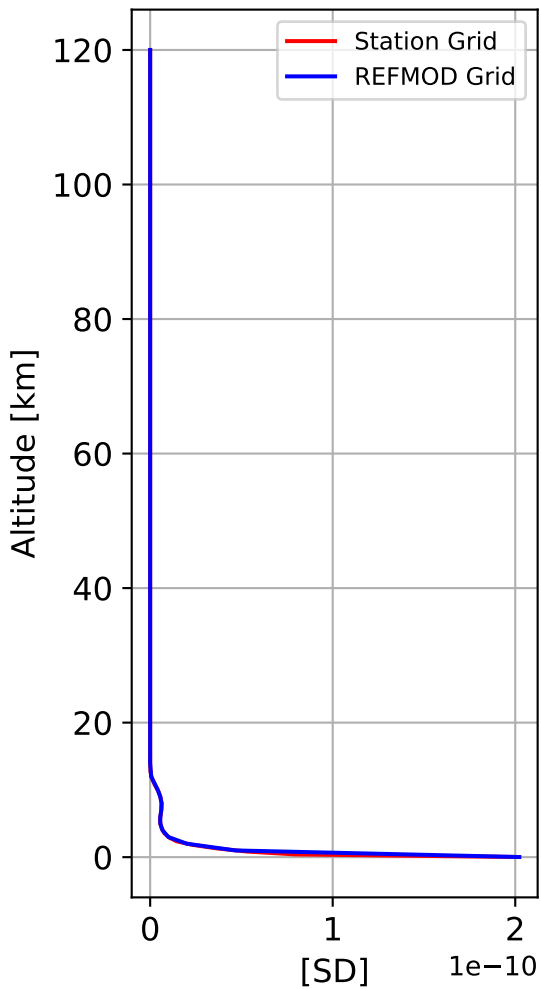

Time Series of vertical profiles (site altitude - 120 km)

Time Series of vertical profiles (site altitude - 40 km)

Monthly mean WACCM profile (interpolated to station grid)  
St\_Petersburg, 59.88N, 29.83E, 0.02kmasl

# Min, Max, Mean of 732 profiles St\_Petersburg, 59.88N, 29.83E, 0.02kmasl

### Std. Deviation

### Percent Deviation