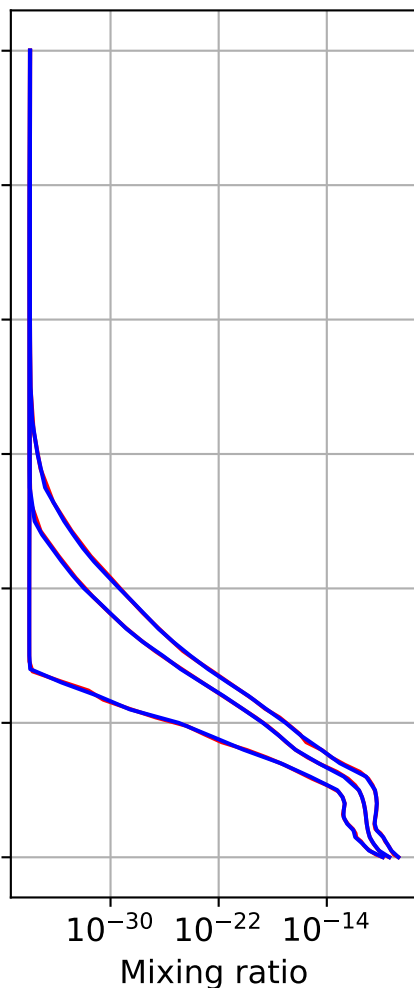

Time Series of vertical profiles (site altitude - 120 km)

Time Series of vertical profiles (site altitude - 40 km)

Monthly mean WACCM profile (interpolated to station grid)  
St\_Petersburg, 59.88N, 29.83E, 0.02kmasl

# Min, Max, Mean of 732 profiles St\_Petersburg, 59.88N, 29.83E, 0.02kmasl

### Percent Deviation