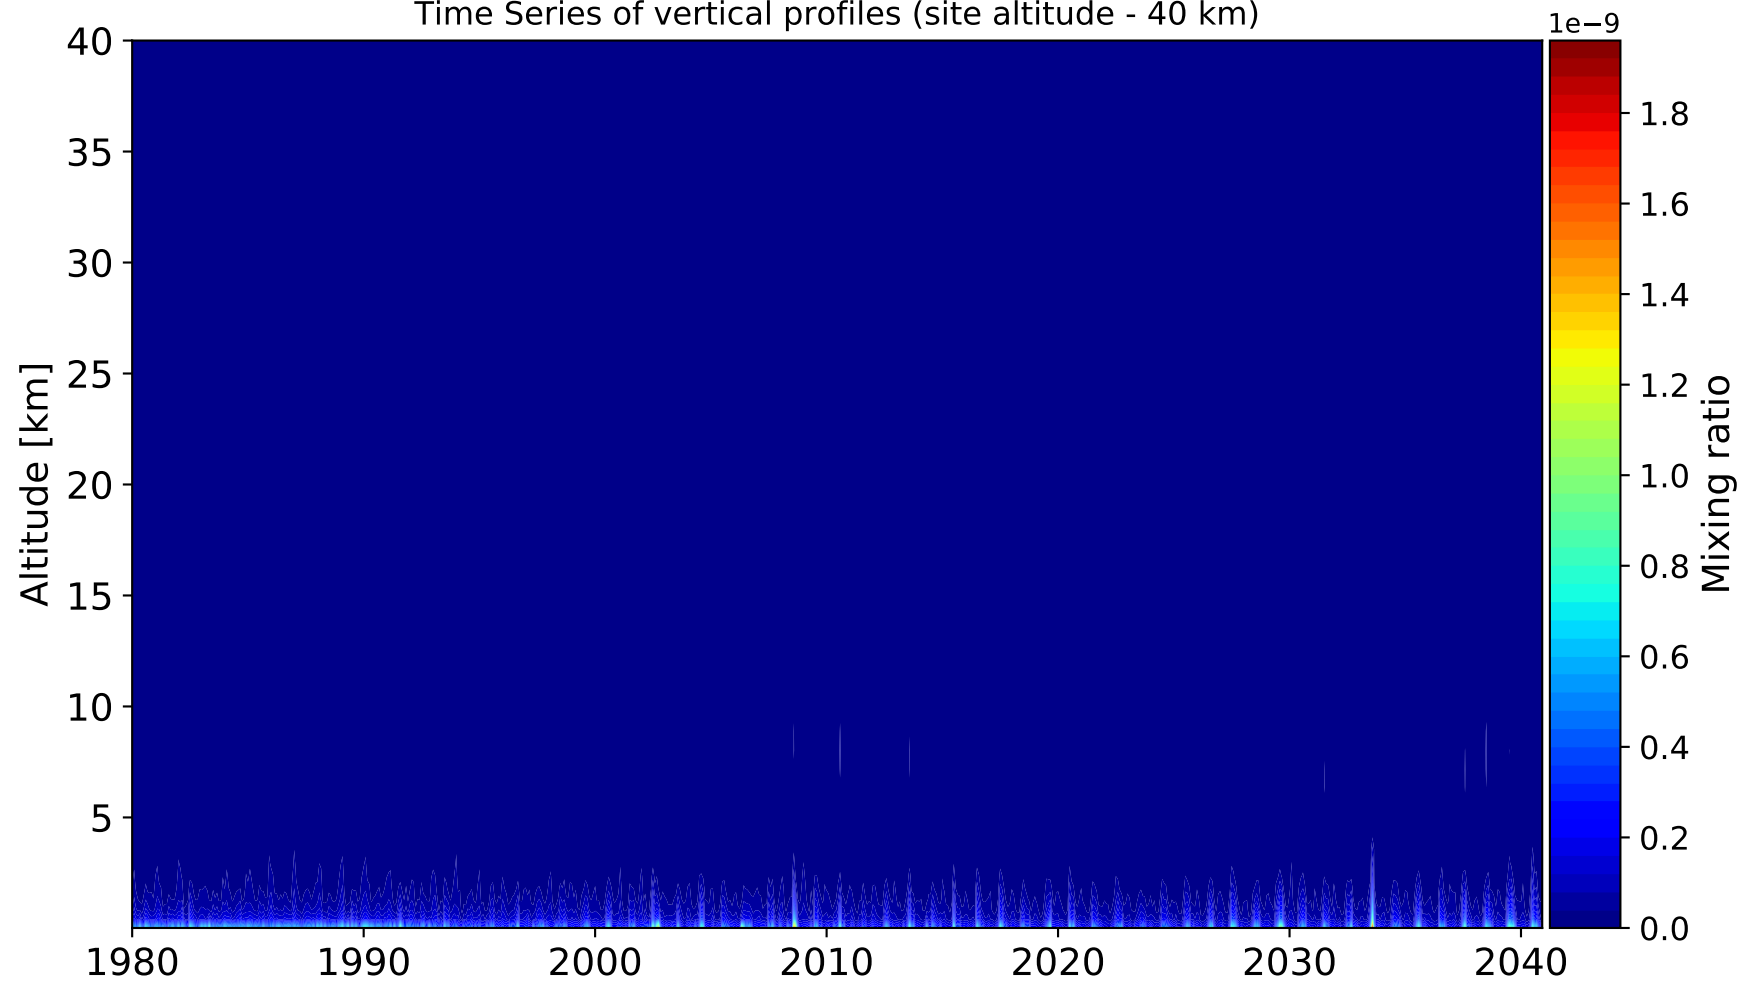

Time Series of vertical profiles (site altitude - 120 km)

Time Series of vertical profiles (site altitude - 40 km)

Monthly mean WACCM profile (interpolated to station grid)  
St\_Petersburg, 59.88N, 29.83E, 0.02kmasl

# Min, Max, Mean of 732 profiles St\_Petersburg, 59.88N, 29.83E, 0.02kmasl

### Std. Deviation

### Percent Deviation