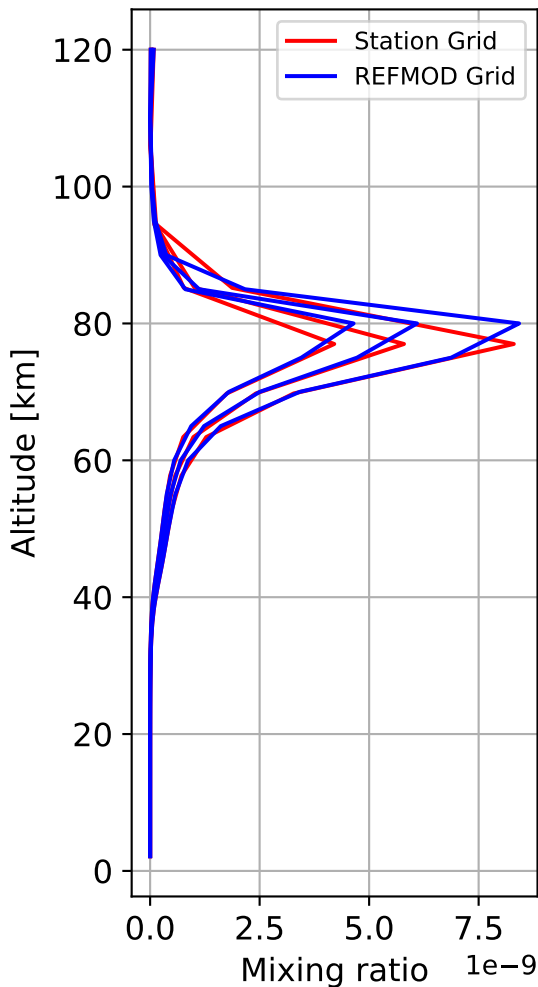

Time Series of vertical profiles (site altitude - 120 km)

Time Series of vertical profiles (site altitude - 40 km)

Monthly mean WACCM profile (interpolated to station grid)
Reunion_Maido, -21.067N, 55.38E, 2.16kmasl

Min, Max, Mean of 732 profiles
Reunion_Maido, -21.067N, 55.38E, 2.16kmasl

Std. Deviation

Percent Deviation

Level covariance matrix

1e-19