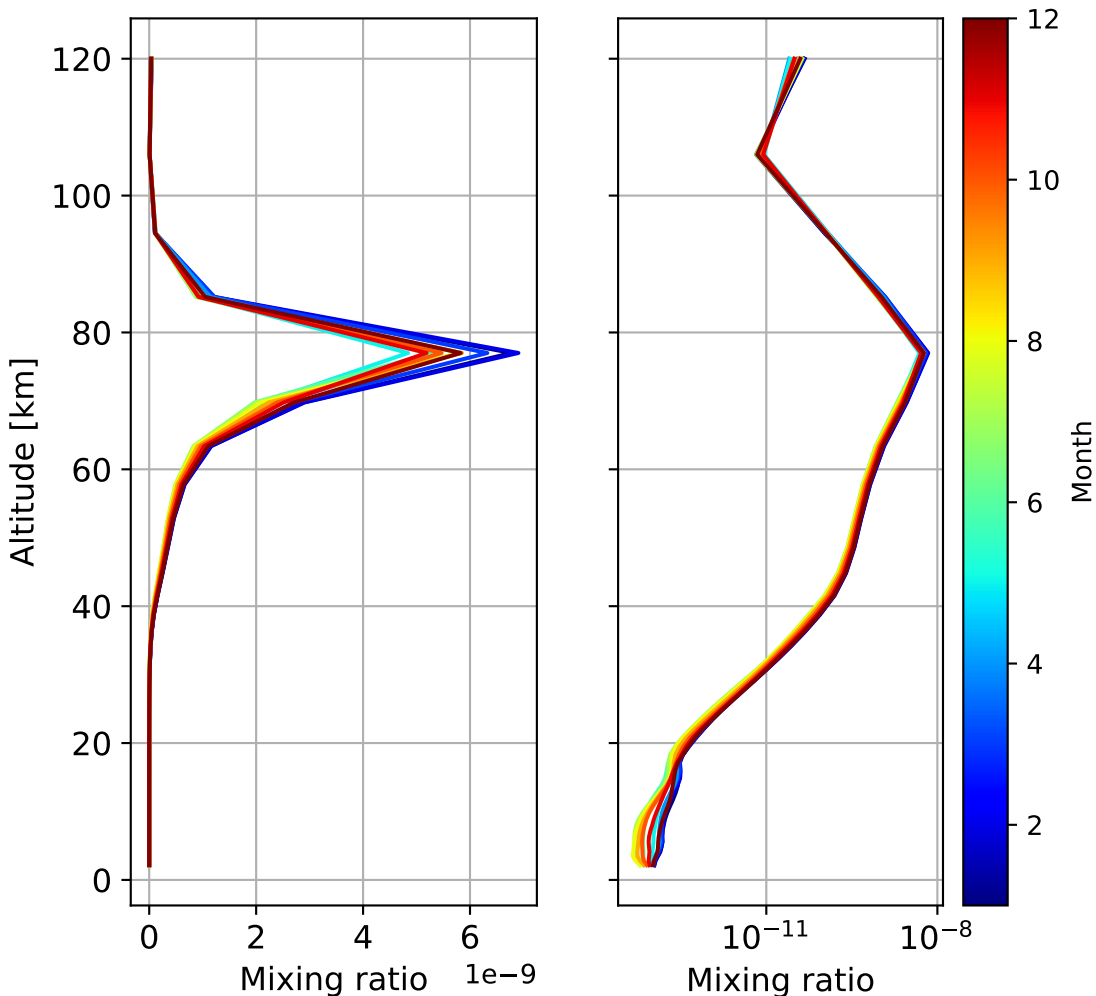

Time Series of vertical profiles (site altitude - 120 km)

Time Series of vertical profiles (site altitude - 40 km)

Monthly mean WACCM profile (interpolated to station grid)
Reunion_Maido, -21.067N, 55.38E, 2.16kmasl

Min, Max, Mean of 732 profiles
Reunion_Maido, -21.067N, 55.38E, 2.16kmasl

Std. Deviation

Percent Deviation

Level covariance matrix

1e-19