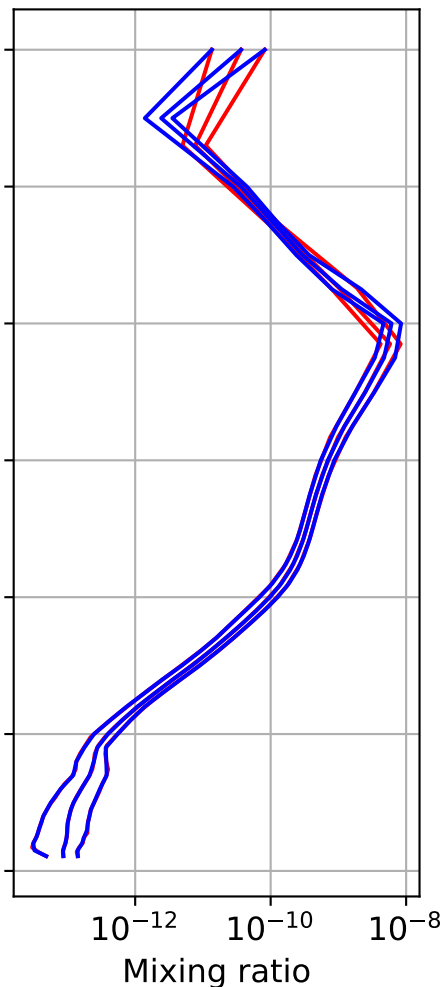

Time Series of vertical profiles (site altitude - 120 km)

Time Series of vertical profiles (site altitude - 40 km)

Monthly mean WACCM profile (interpolated to station grid)
Reunion_Maido, -21.067N, 55.38E, 2.16kmasl

Min, Max, Mean of 732 profiles
Reunion_Maido, -21.067N, 55.38E, 2.16kmasl

Std. Deviation

Percent Deviation

Level covariance matrix

1e-19