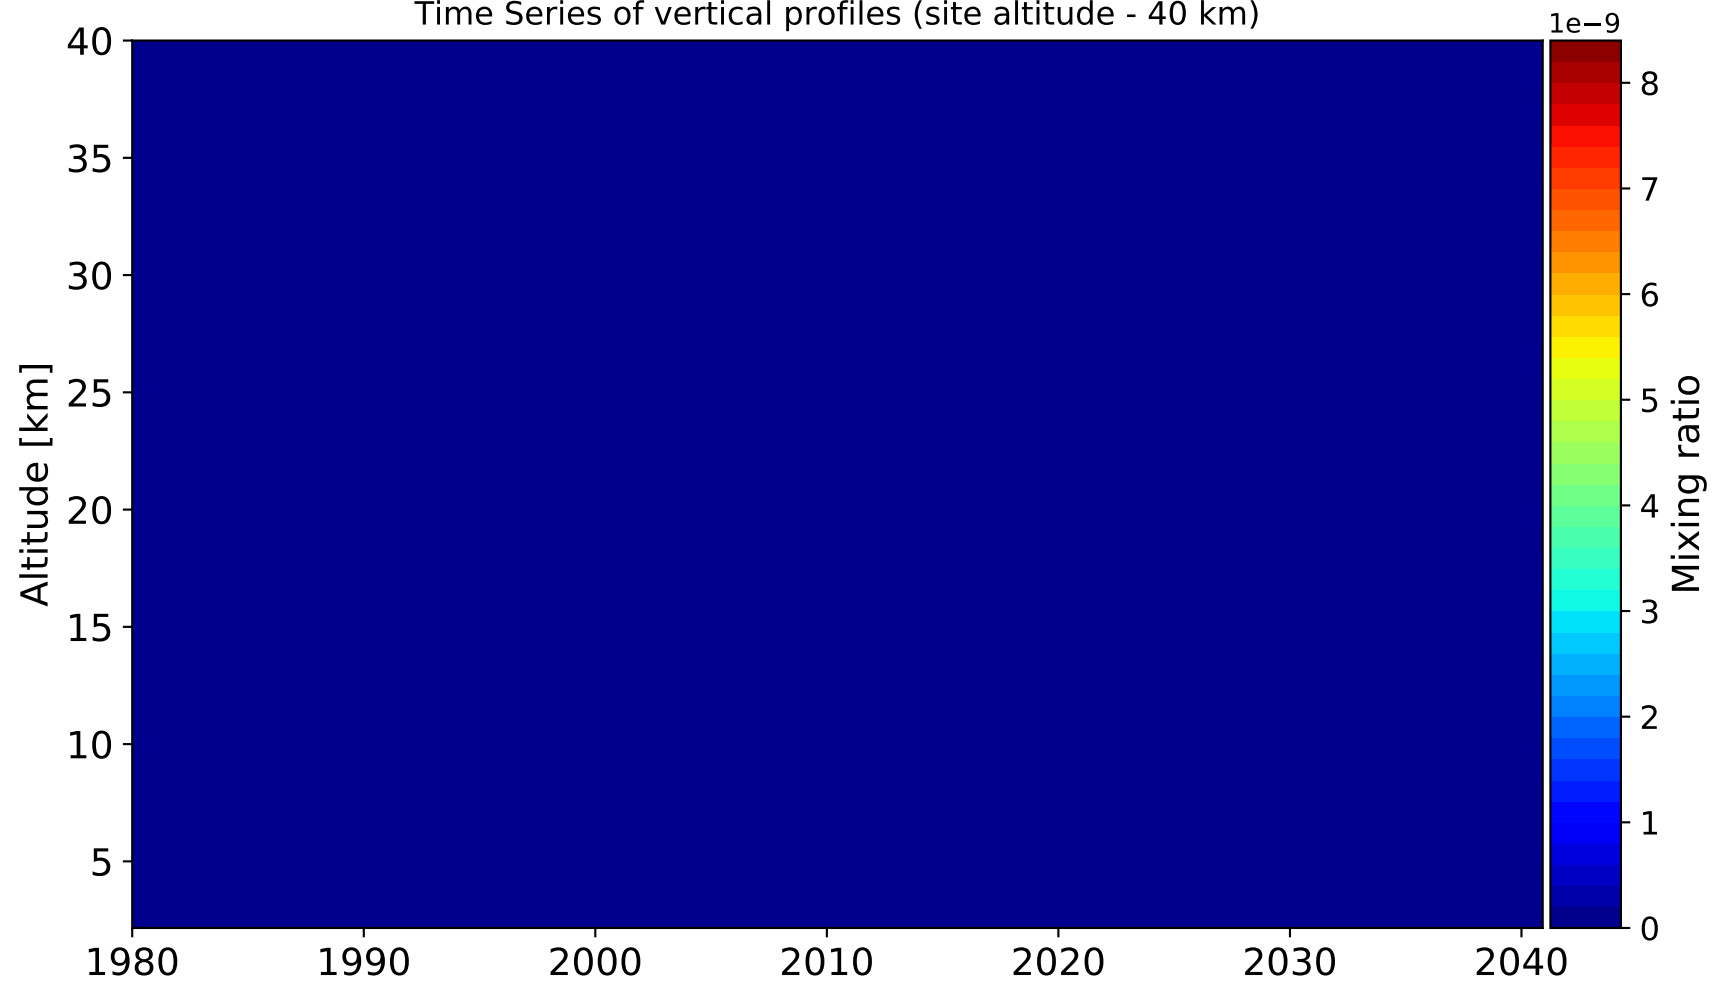

Time Series of vertical profiles (site altitude - 120 km)

Time Series of vertical profiles (site altitude - 40 km)

Monthly mean WACCM profile (interpolated to station grid)
Reunion_Maido, -21.067N, 55.38E, 2.16kmasl

Min, Max, Mean of 732 profiles
Reunion_Maido, -21.067N, 55.38E, 2.16kmasl

Std. Deviation

Percent Deviation

Level covariance matrix

1e-19