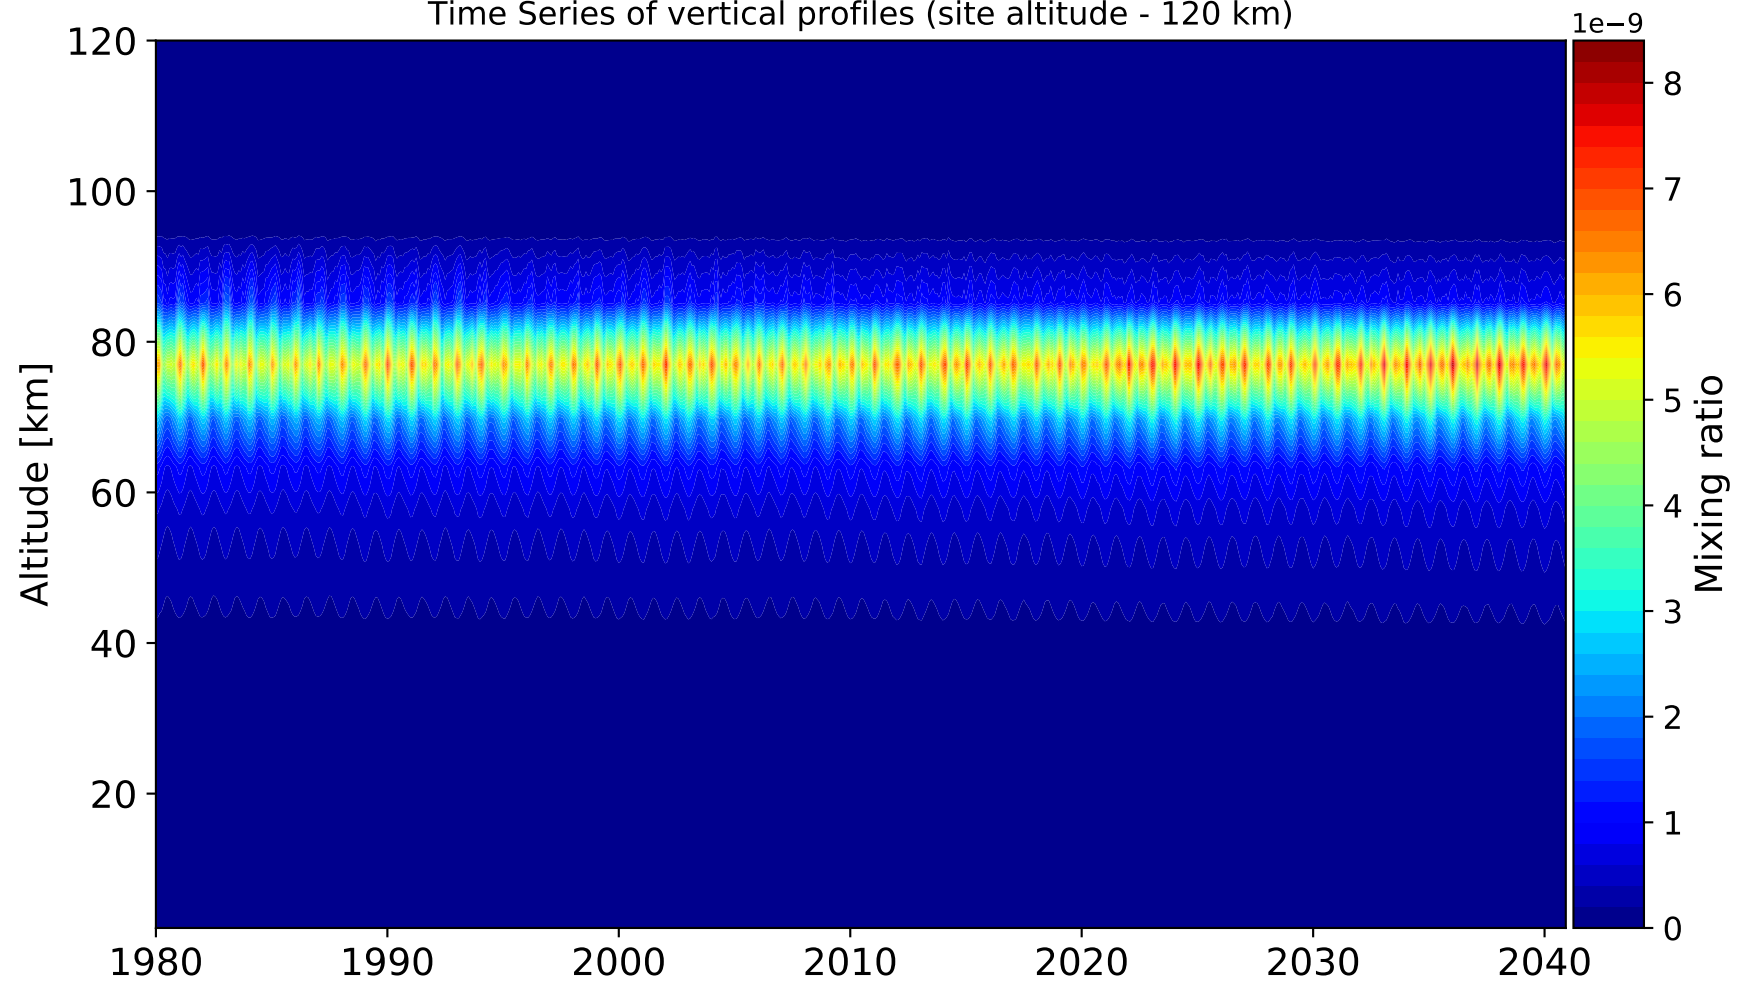

Time Series of vertical profiles (site altitude - 120 km)

Time Series of vertical profiles (site altitude - 40 km)

Monthly mean WACCM profile (interpolated to station grid)
Reunion_Maido, -21.067N, 55.38E, 2.16kmasl

Min, Max, Mean of 732 profiles
Reunion_Maido, -21.067N, 55.38E, 2.16kmasl

Std. Deviation

Percent Deviation

Level covariance matrix

1e-19