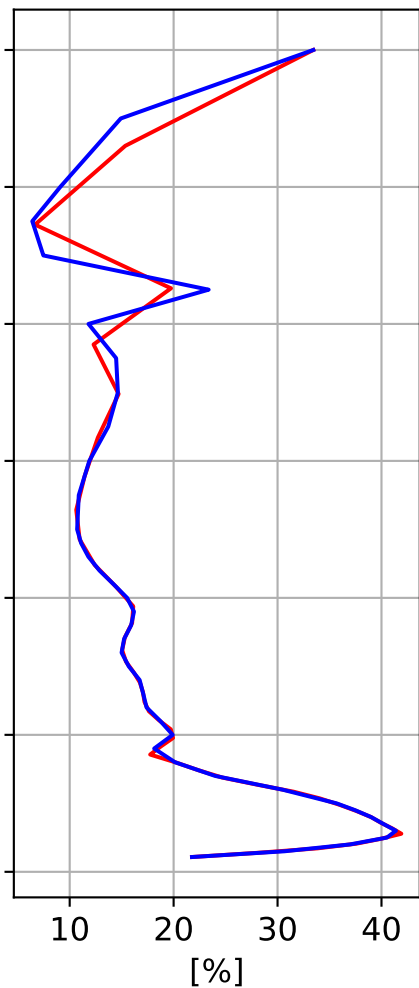

Time Series of vertical profiles (site altitude - 120 km)

Time Series of vertical profiles (site altitude - 40 km)

Monthly mean WACCM profile (interpolated to station grid)
Reunion_Maido, -21.067N, 55.38E, 2.16kmasl

Min, Max, Mean of 732 profiles
Reunion_Maido, -21.067N, 55.38E, 2.16kmasl

Std. Deviation

Percent Deviation

Level covariance matrix

1e-19