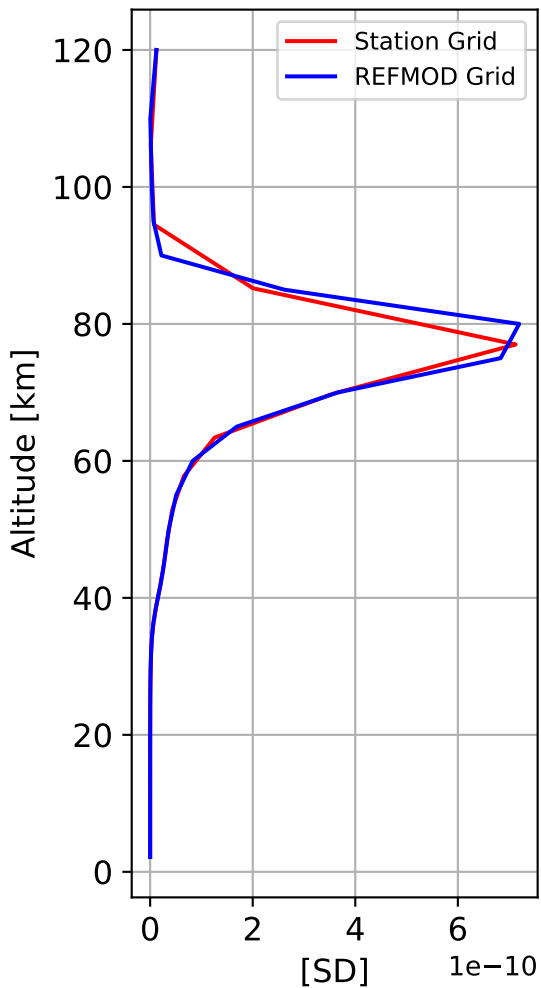

Time Series of vertical profiles (site altitude - 120 km)

Time Series of vertical profiles (site altitude - 40 km)

Monthly mean WACCM profile (interpolated to station grid)
Reunion_Maido, -21.067N, 55.38E, 2.16kmasl

Min, Max, Mean of 732 profiles
Reunion_Maido, -21.067N, 55.38E, 2.16kmasl

Std. Deviation

Percent Deviation

Level covariance matrix

1e-19