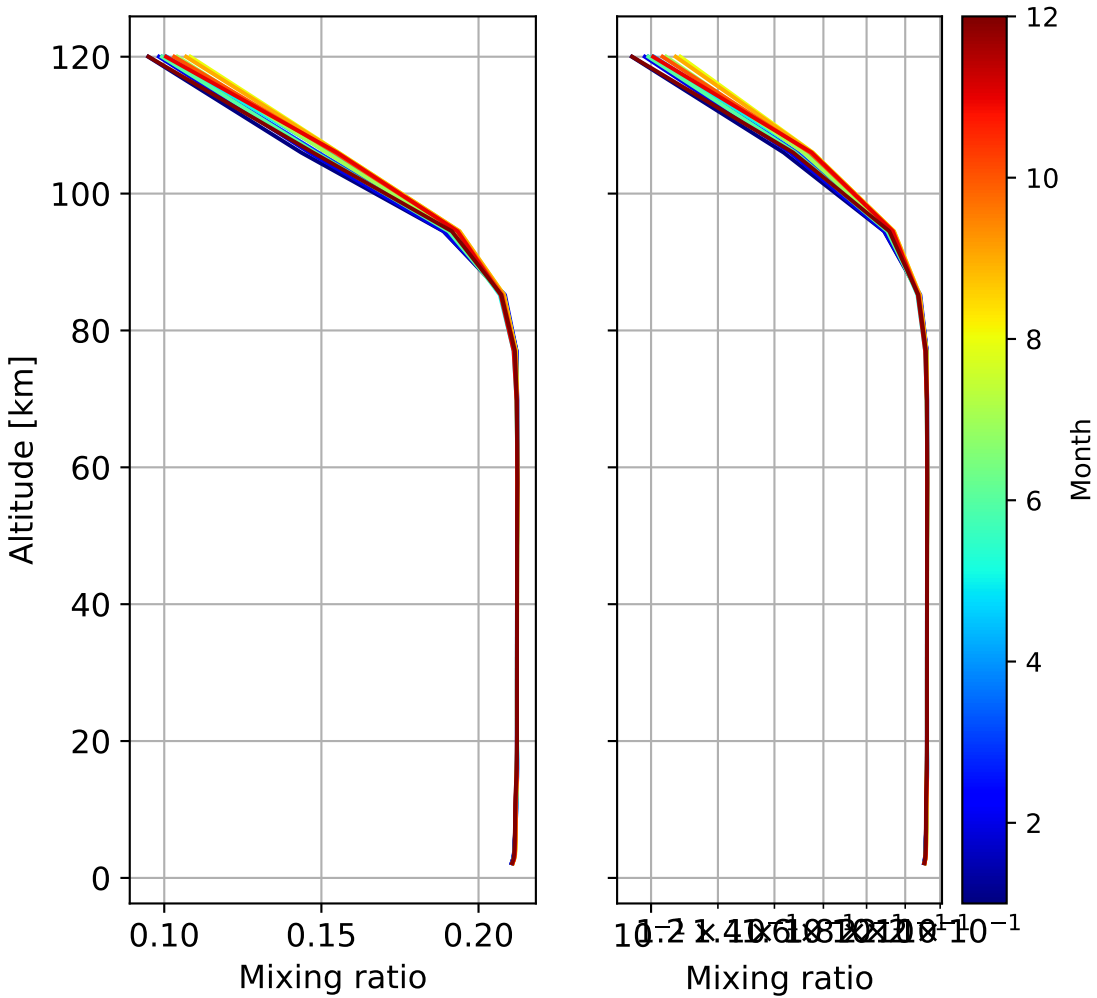

Time Series of vertical profiles (site altitude - 120 km)

Monthly mean WACCM profile (interpolated to station grid) Reunion_Maido, -21.067N, 55.38E, 2.16kmasl

Min, Max, Mean of 732 profiles
Reunion_Maido, -21.067N, 55.38E, 2.16kmasl

Std. Deviation

Percent Deviation

Level covariance matrix