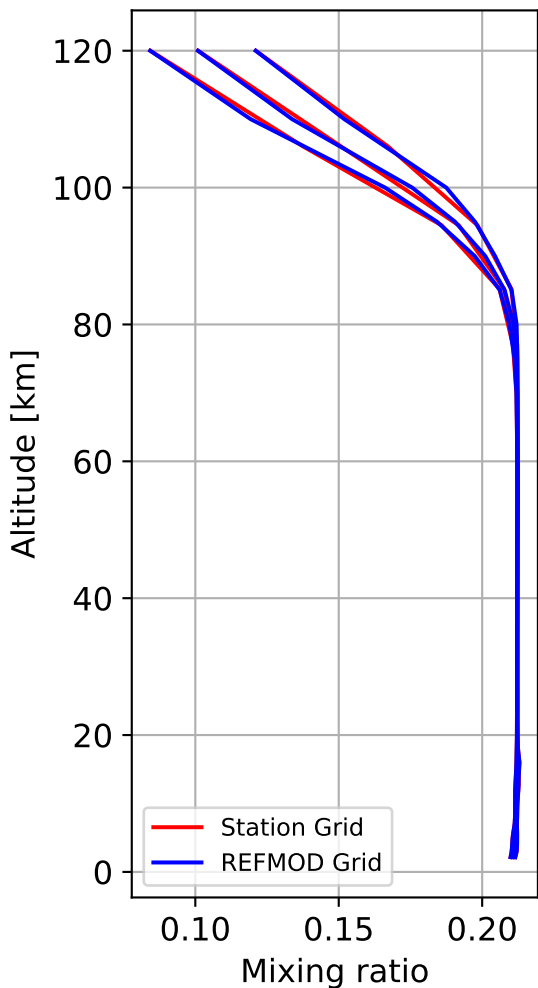

Time Series of vertical profiles (site altitude - 120 km)

Monthly mean WACCM profile (interpolated to station grid) Reunion_Maido, -21.067N, 55.38E, 2.16kmasl

Min, Max, Mean of 732 profiles
Reunion_Maido, -21.067N, 55.38E, 2.16kmasl

Std. Deviation

Percent Deviation

Level covariance matrix