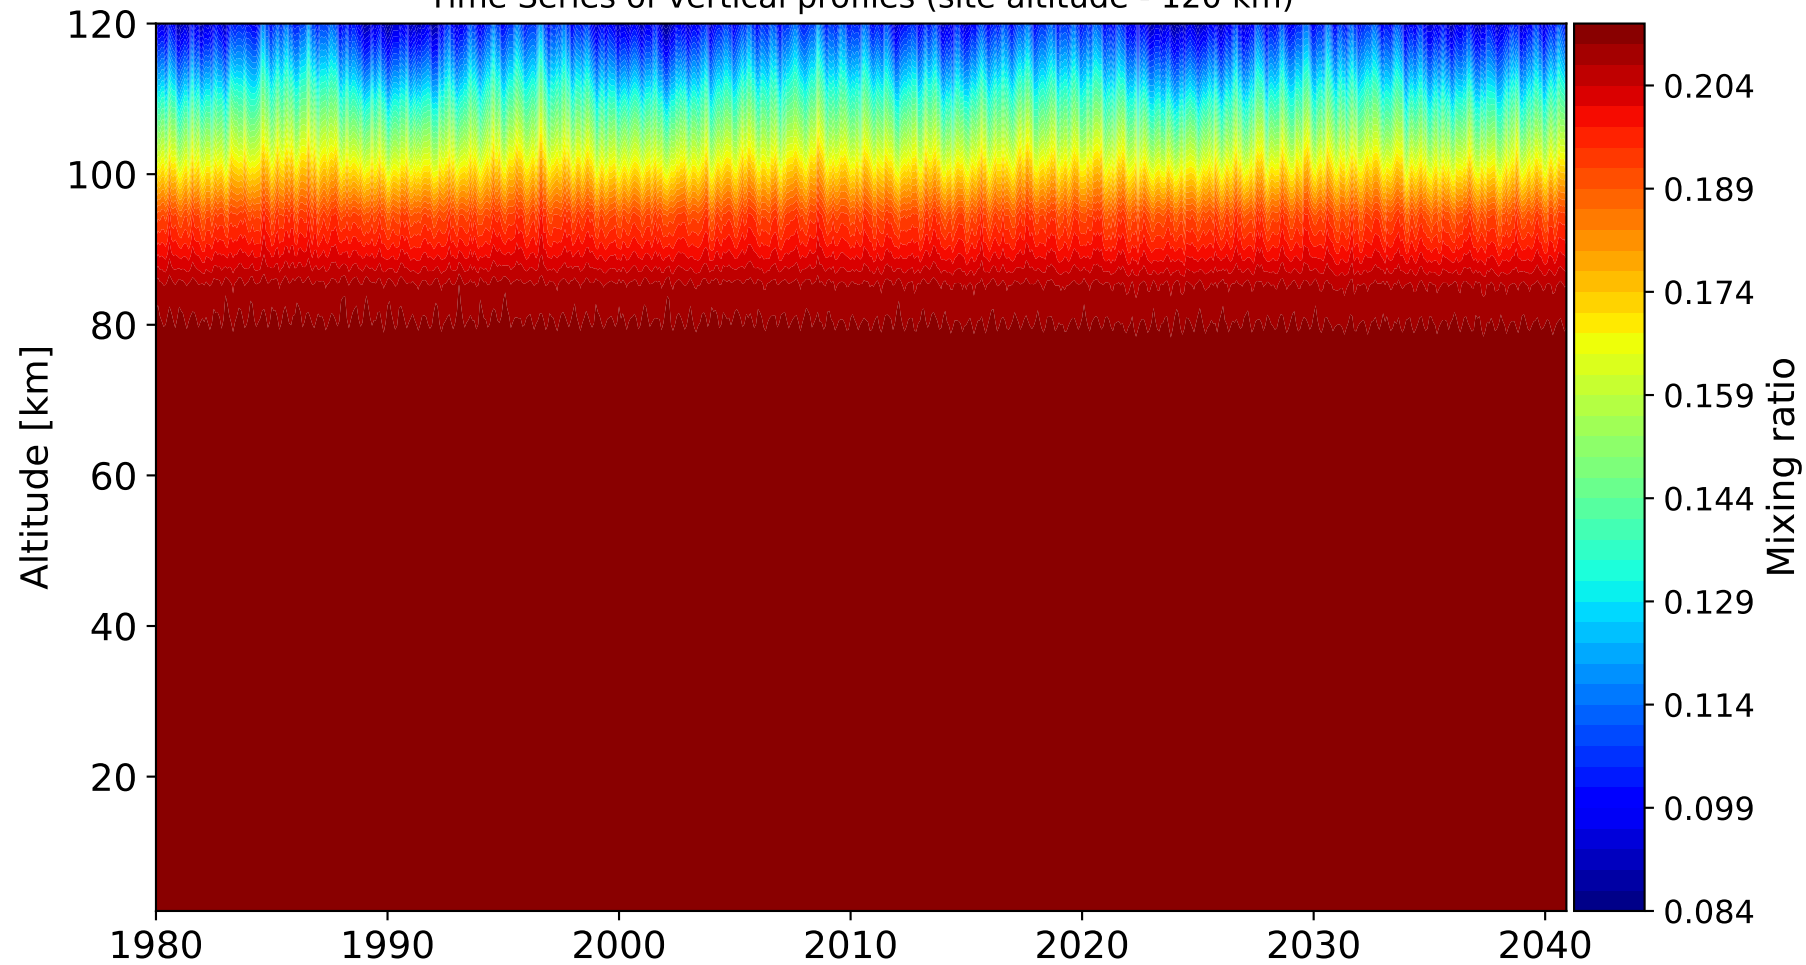

Time Series of vertical profiles (site altitude - 120 km)

Monthly mean WACCM profile (interpolated to station grid) Reunion_Maido, -21.067N, 55.38E, 2.16kmasl

Min, Max, Mean of 732 profiles
Reunion_Maido, -21.067N, 55.38E, 2.16kmasl

Std. Deviation

Percent Deviation

Level covariance matrix