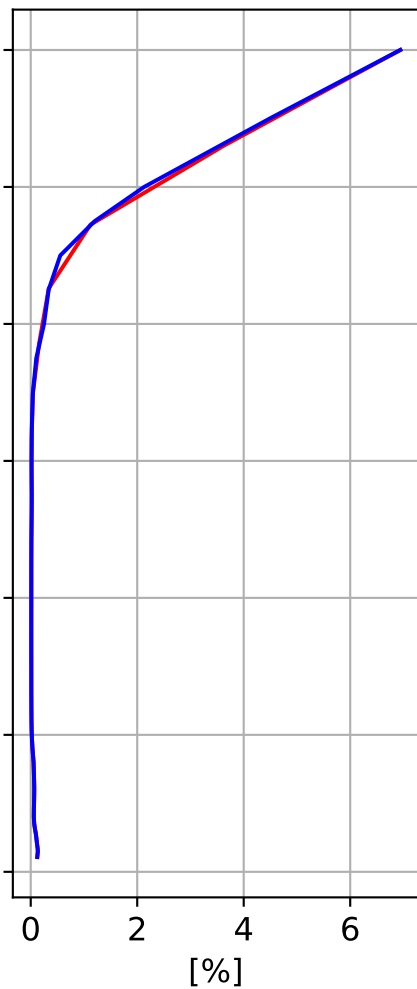

Time Series of vertical profiles (site altitude - 120 km)

Monthly mean WACCM profile (interpolated to station grid) Reunion_Maido, -21.067N, 55.38E, 2.16kmasl

Min, Max, Mean of 732 profiles
Reunion_Maido, -21.067N, 55.38E, 2.16kmasl

Std. Deviation

Percent Deviation

Level covariance matrix