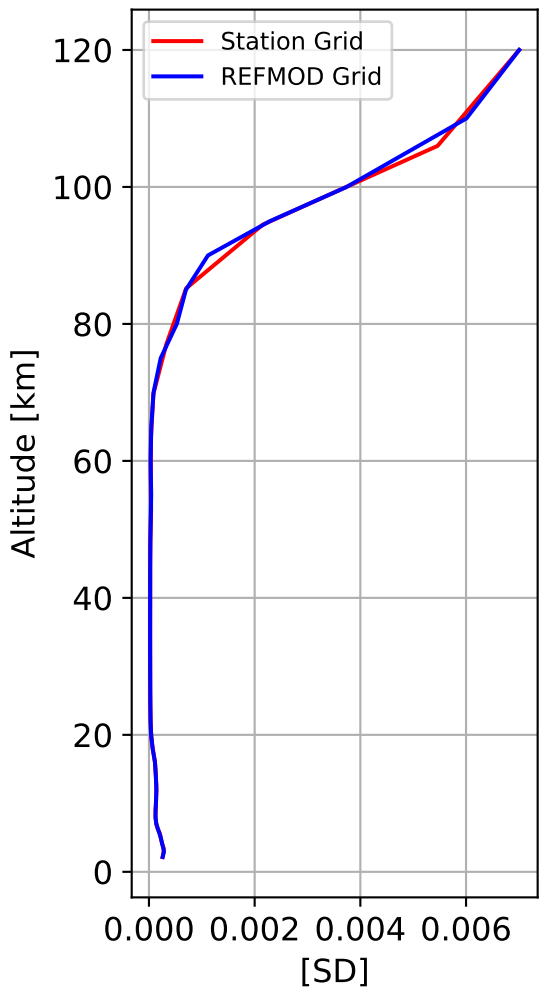

Time Series of vertical profiles (site altitude - 120 km)

Monthly mean WACCM profile (interpolated to station grid) Reunion_Maido, -21.067N, 55.38E, 2.16kmasl

Min, Max, Mean of 732 profiles
Reunion_Maido, -21.067N, 55.38E, 2.16kmasl

Std. Deviation

Percent Deviation

Level covariance matrix