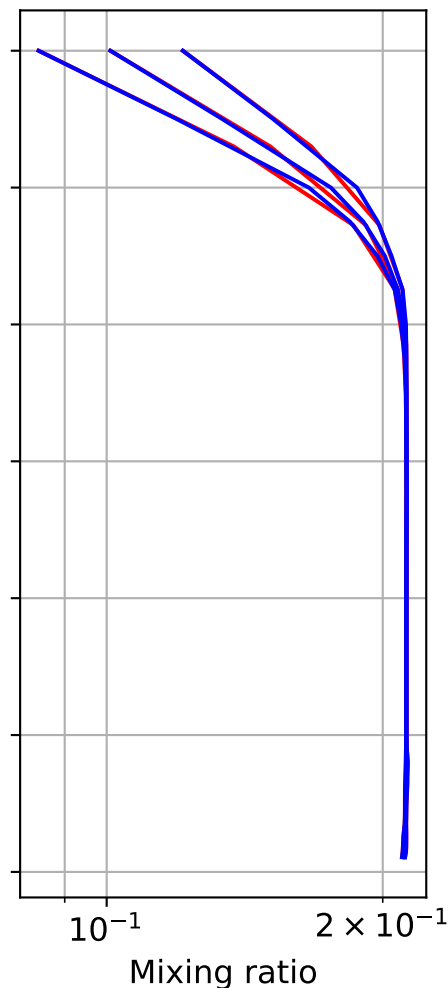

Time Series of vertical profiles (site altitude - 120 km)

Monthly mean WACCM profile (interpolated to station grid) Reunion_Maido, -21.067N, 55.38E, 2.16kmasl

Min, Max, Mean of 732 profiles
Reunion_Maido, -21.067N, 55.38E, 2.16kmasl

Std. Deviation

Percent Deviation

Level covariance matrix