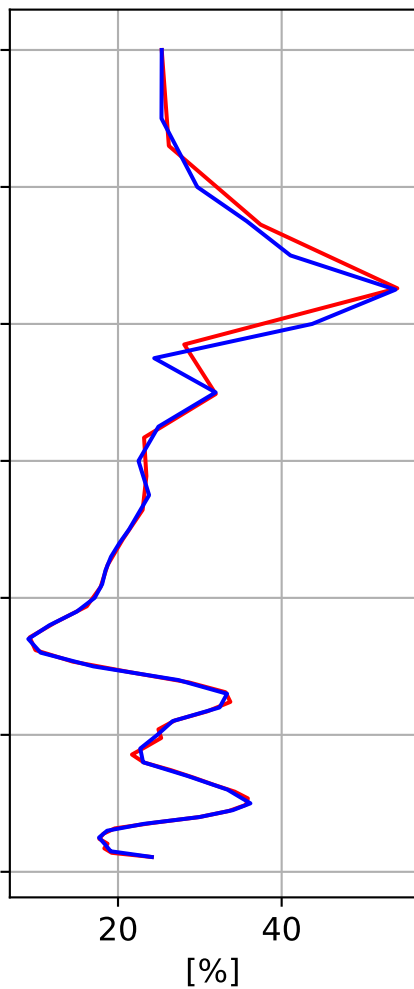

Time Series of vertical profiles (site altitude - 120 km)

Time Series of vertical profiles (site altitude - 40 km)

Monthly mean WACCM profile (interpolated to station grid)
Reunion_Maido, -21.067N, 55.38E, 2.16kmasl

Min, Max, Mean of 732 profiles
Reunion_Maido, -21.067N, 55.38E, 2.16kmasl

Std. Deviation

Percent Deviation

Level covariance matrix

1e-9