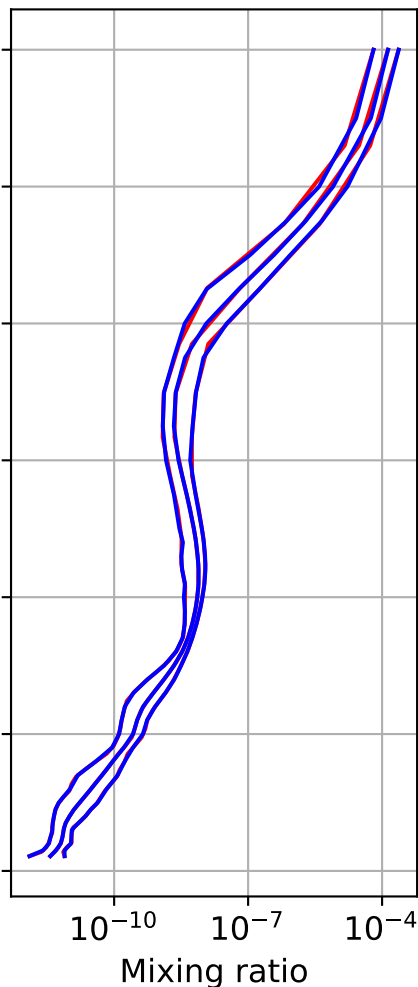

Time Series of vertical profiles (site altitude - 120 km)

Time Series of vertical profiles (site altitude - 40 km)

Monthly mean WACCM profile (interpolated to station grid)
Reunion_Maido, -21.067N, 55.38E, 2.16kmasl

Min, Max, Mean of 732 profiles
Reunion_Maido, -21.067N, 55.38E, 2.16kmasl

Std. Deviation

Percent Deviation

Level covariance matrix

1e-9