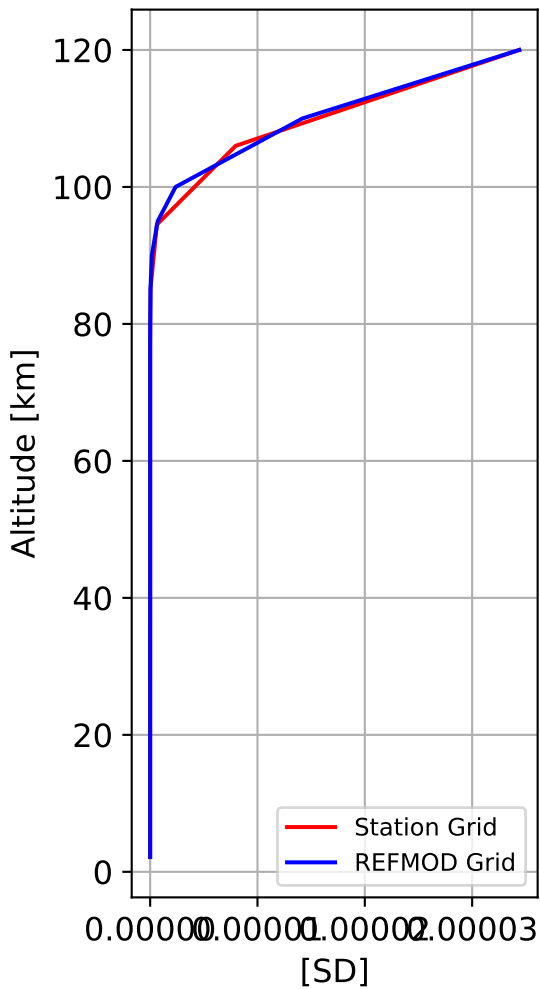

Time Series of vertical profiles (site altitude - 120 km)

Time Series of vertical profiles (site altitude - 40 km)

Monthly mean WACCM profile (interpolated to station grid)
Reunion_Maido, -21.067N, 55.38E, 2.16kmasl

Min, Max, Mean of 732 profiles
Reunion_Maido, -21.067N, 55.38E, 2.16kmasl

Std. Deviation

Percent Deviation

Level covariance matrix

1e-9