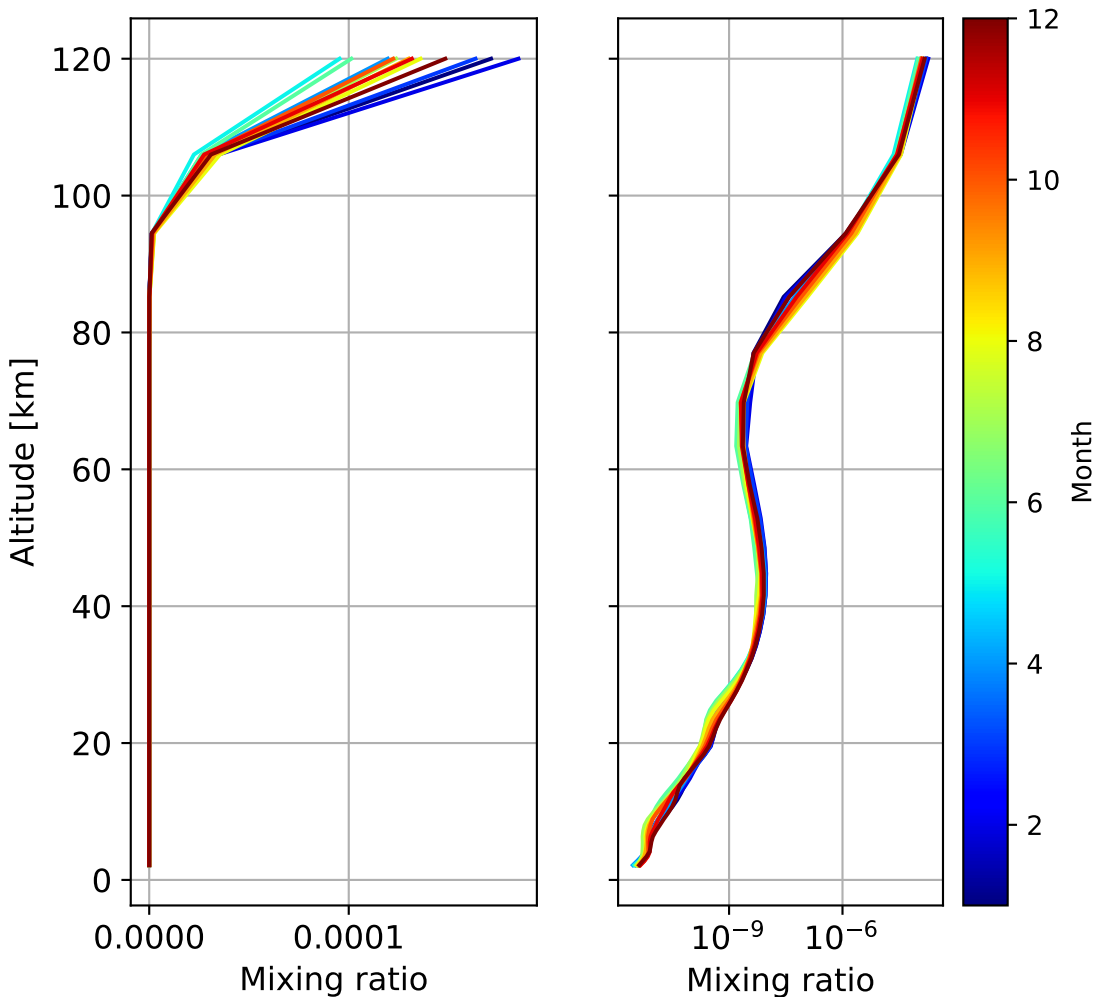

Time Series of vertical profiles (site altitude - 120 km)

Time Series of vertical profiles (site altitude - 40 km)

Monthly mean WACCM profile (interpolated to station grid)
Reunion_Maido, -21.067N, 55.38E, 2.16kmasl

Min, Max, Mean of 732 profiles
Reunion_Maido, -21.067N, 55.38E, 2.16kmasl

Std. Deviation

Percent Deviation

Level covariance matrix

1e-9