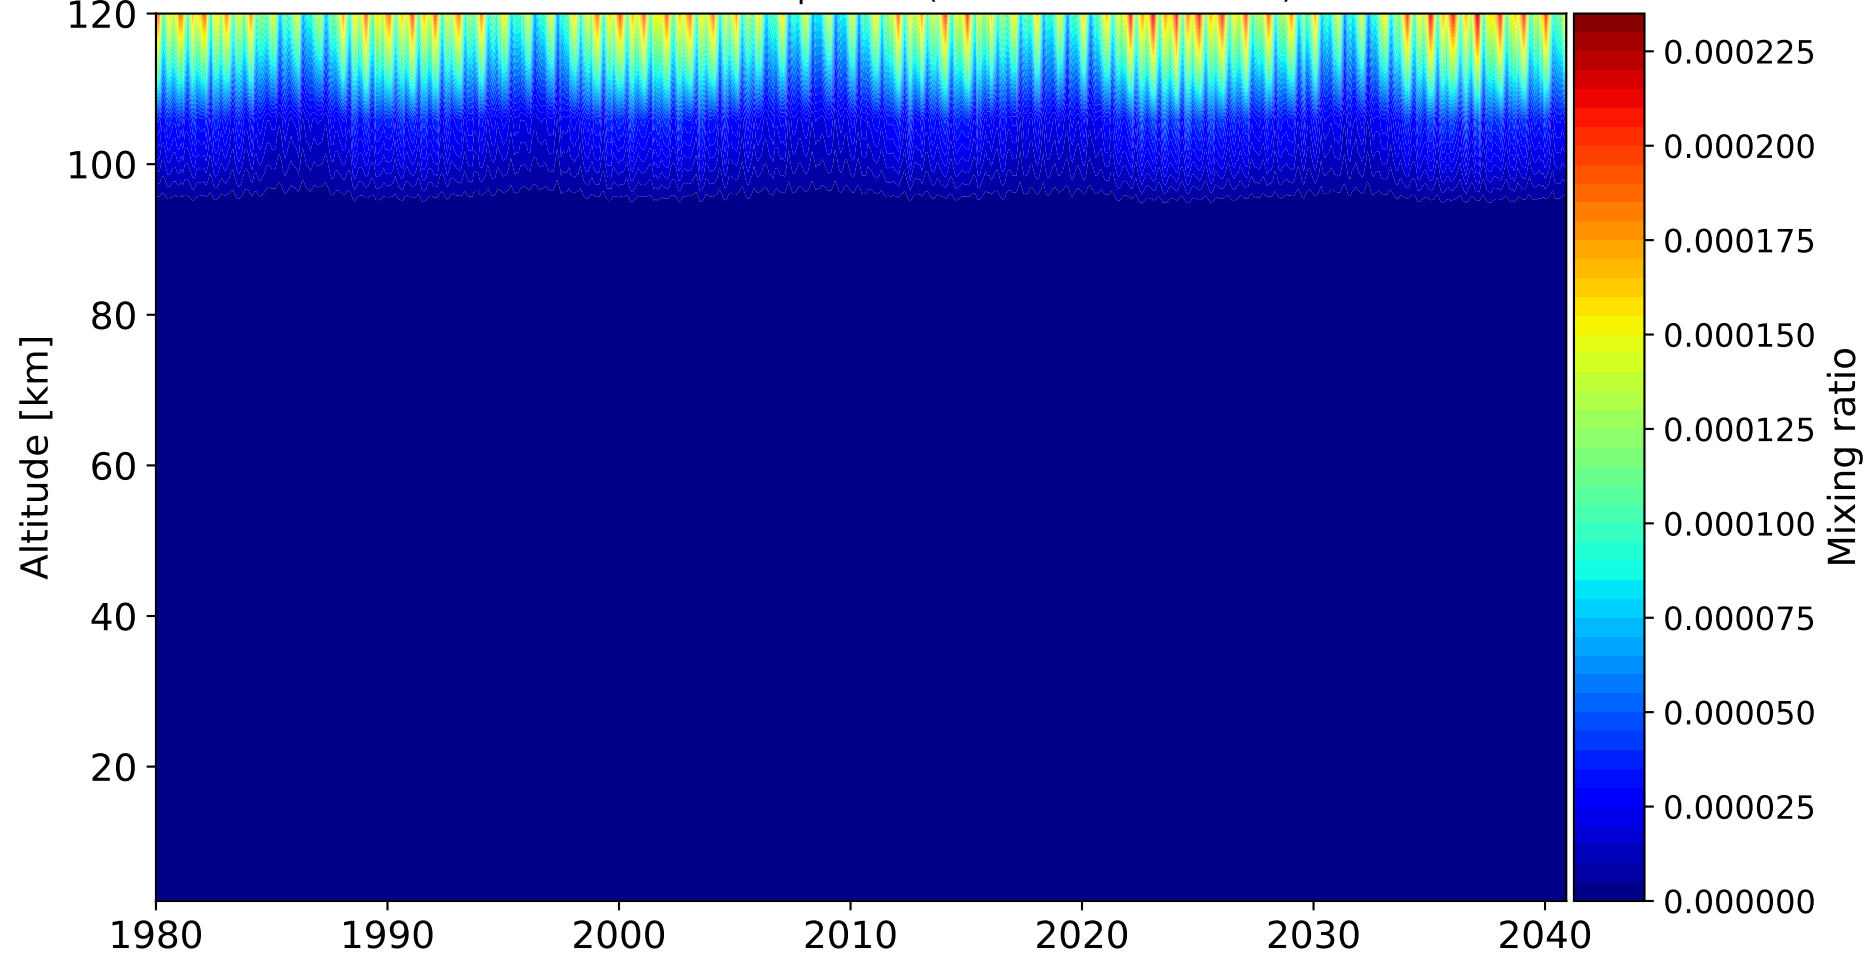

Time Series of vertical profiles (site altitude - 120 km)

Time Series of vertical profiles (site altitude - 40 km)

Monthly mean WACCM profile (interpolated to station grid)
Reunion_Maido, -21.067N, 55.38E, 2.16kmasl

Min, Max, Mean of 732 profiles
Reunion_Maido, -21.067N, 55.38E, 2.16kmasl

Std. Deviation

Percent Deviation

Level covariance matrix

1e-9