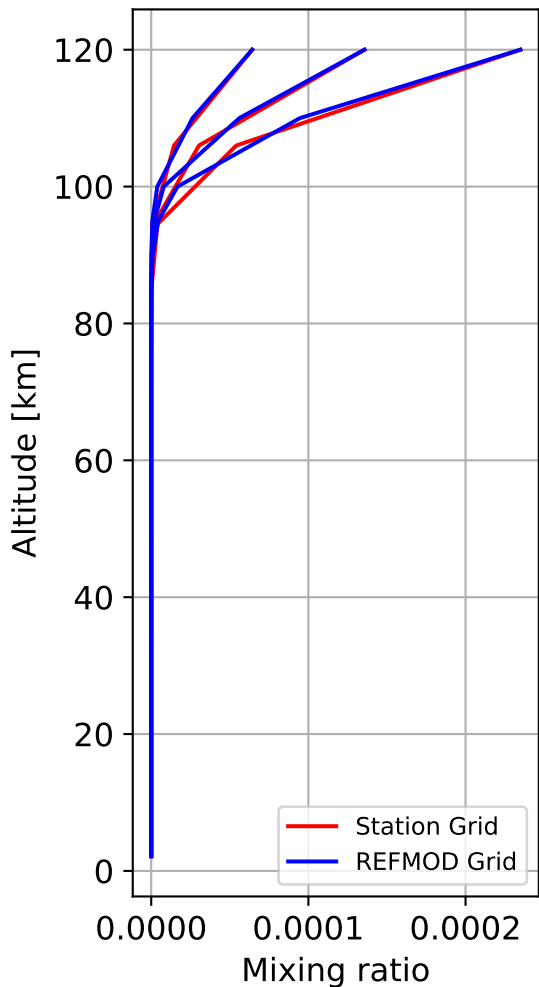

Time Series of vertical profiles (site altitude - 120 km)

Time Series of vertical profiles (site altitude - 40 km)

Monthly mean WACCM profile (interpolated to station grid)
Reunion_Maido, -21.067N, 55.38E, 2.16kmasl

Min, Max, Mean of 732 profiles
Reunion_Maido, -21.067N, 55.38E, 2.16kmasl

Std. Deviation

Percent Deviation

Level covariance matrix

1e-9