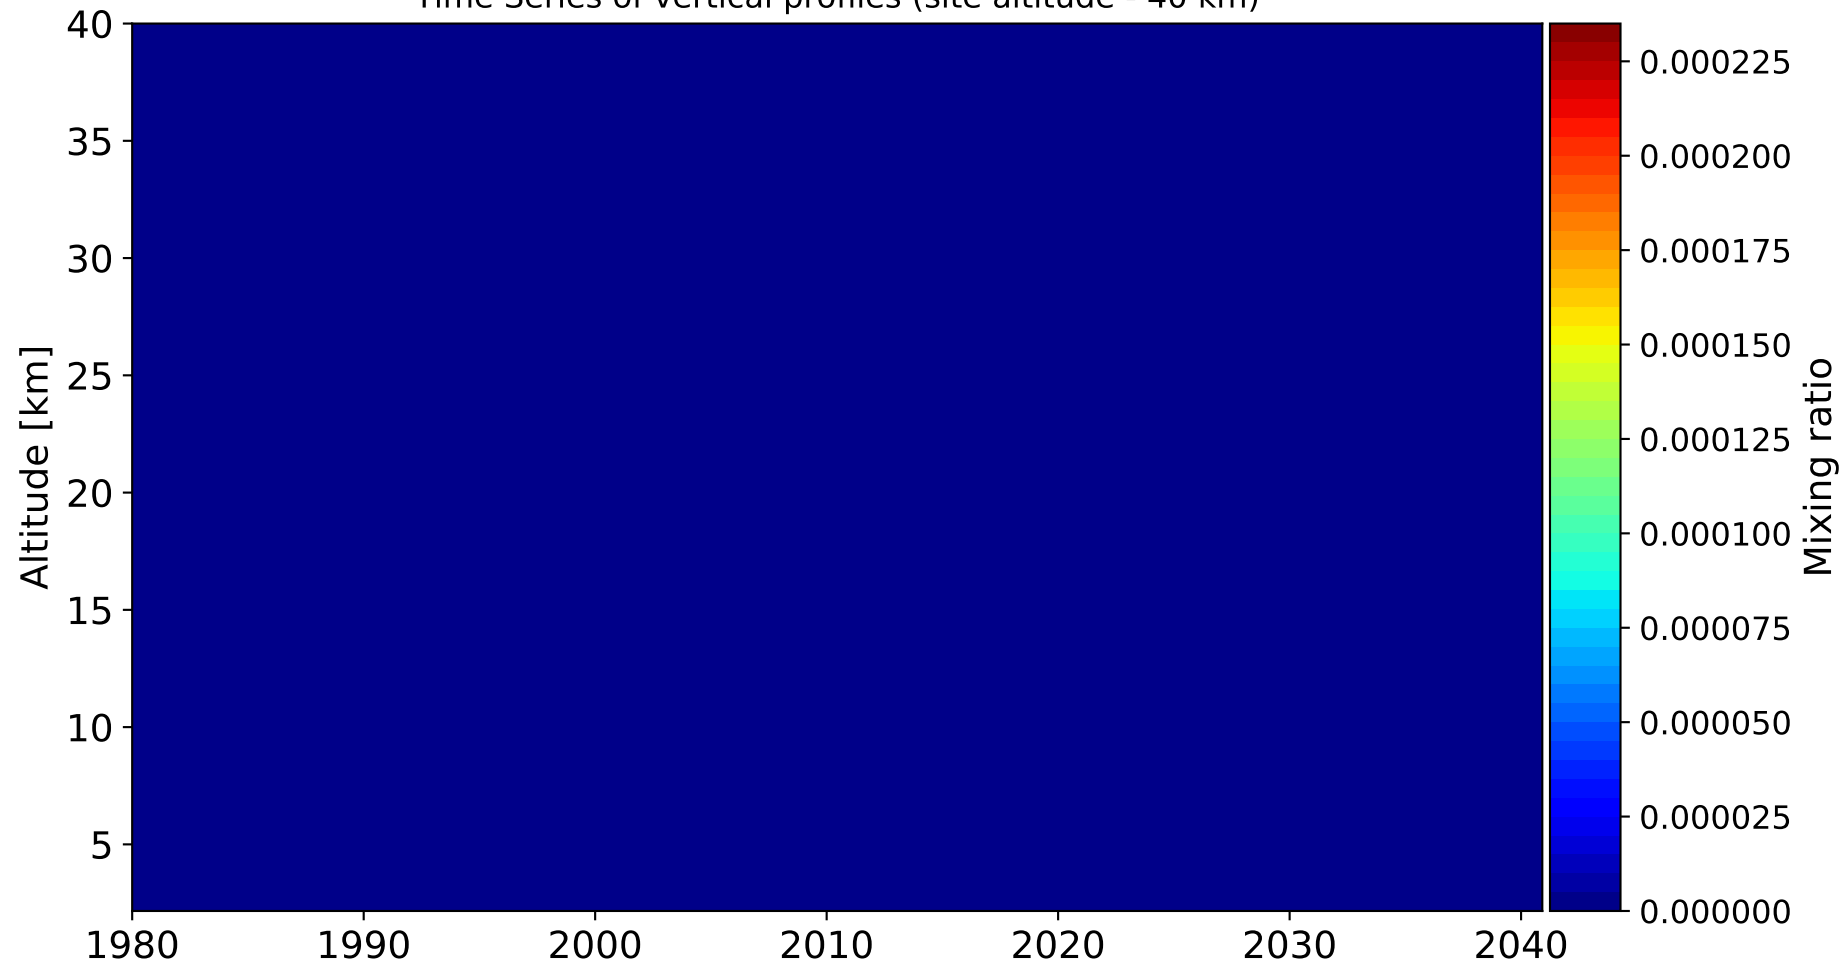

Time Series of vertical profiles (site altitude - 120 km)

Time Series of vertical profiles (site altitude - 40 km)

Monthly mean WACCM profile (interpolated to station grid)
Reunion_Maido, -21.067N, 55.38E, 2.16kmasl

Min, Max, Mean of 732 profiles
Reunion_Maido, -21.067N, 55.38E, 2.16kmasl

Std. Deviation

Percent Deviation

Level covariance matrix

1e-9