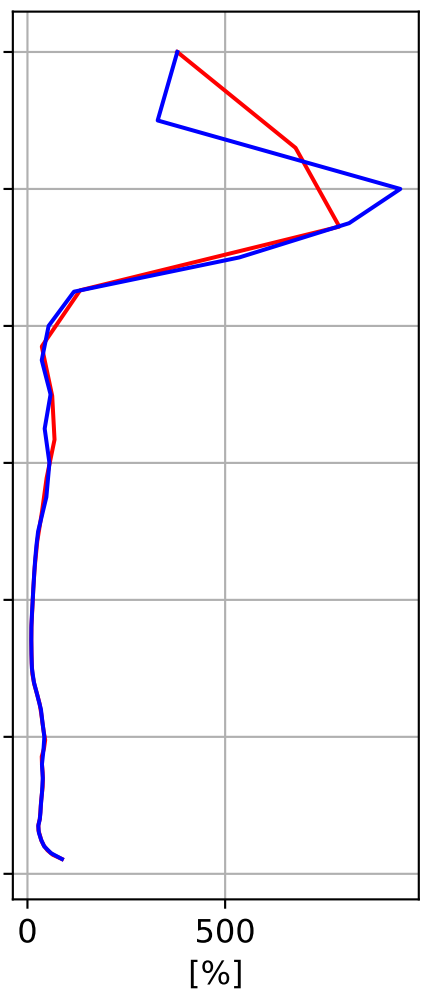

Time Series of vertical profiles (site altitude - 120 km)

Time Series of vertical profiles (site altitude - 40 km)

Monthly mean WACCM profile (interpolated to station grid) Reunion_Maido, -21.067N, 55.38E, 2.16kmasl

Min, Max, Mean of 732 profiles
Reunion_Maido, -21.067N, 55.38E, 2.16kmasl

Std. Deviation

Percent Deviation

Level covariance matrix

1e-20