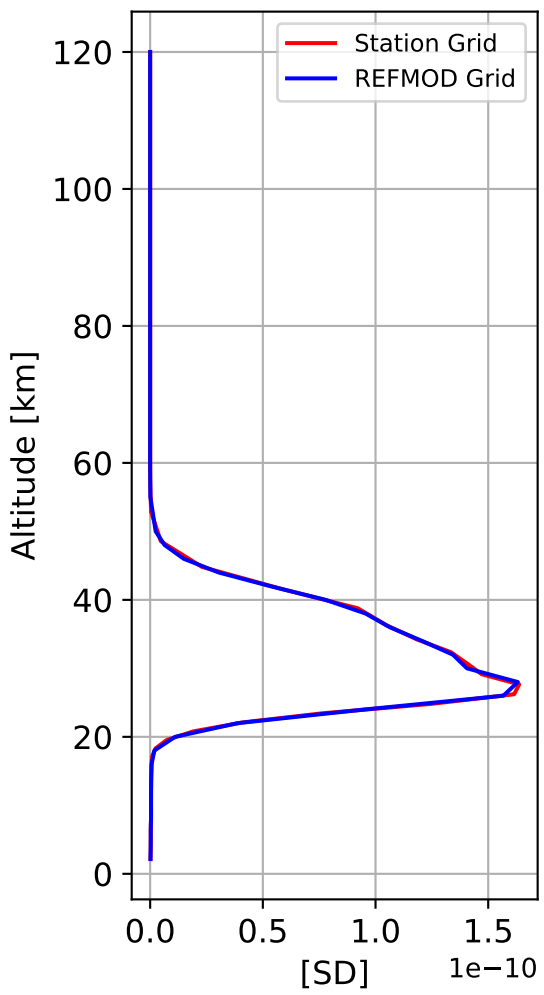

Time Series of vertical profiles (site altitude - 120 km)

Time Series of vertical profiles (site altitude - 40 km)

Monthly mean WACCM profile (interpolated to station grid) Reunion_Maido, -21.067N, 55.38E, 2.16kmasl

Min, Max, Mean of 732 profiles
Reunion_Maido, -21.067N, 55.38E, 2.16kmasl

Std. Deviation

Percent Deviation

Level covariance matrix

1e-20