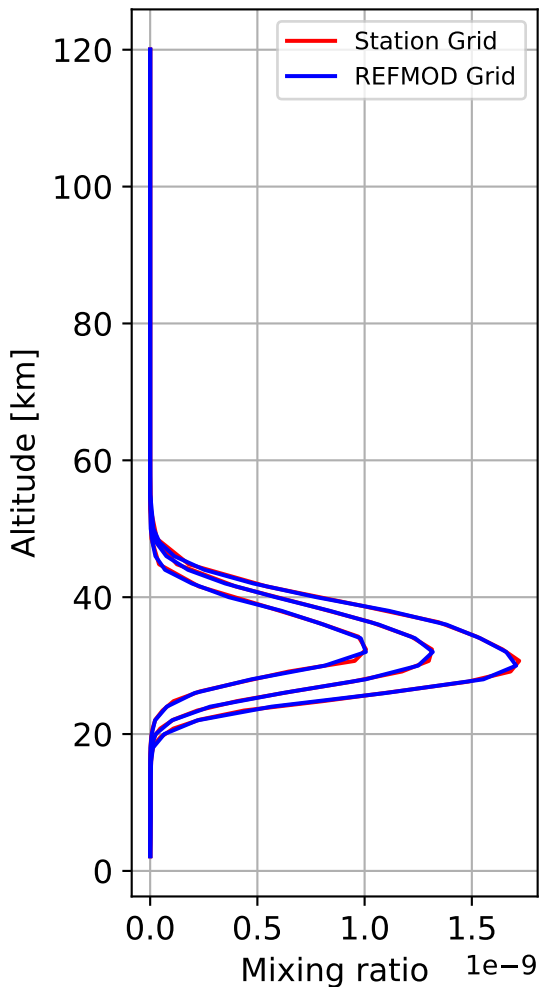

Time Series of vertical profiles (site altitude - 120 km)

Time Series of vertical profiles (site altitude - 40 km)

Monthly mean WACCM profile (interpolated to station grid) Reunion_Maido, -21.067N, 55.38E, 2.16kmasl

Min, Max, Mean of 732 profiles
Reunion_Maido, -21.067N, 55.38E, 2.16kmasl

Std. Deviation

Percent Deviation

Level covariance matrix

1e-20