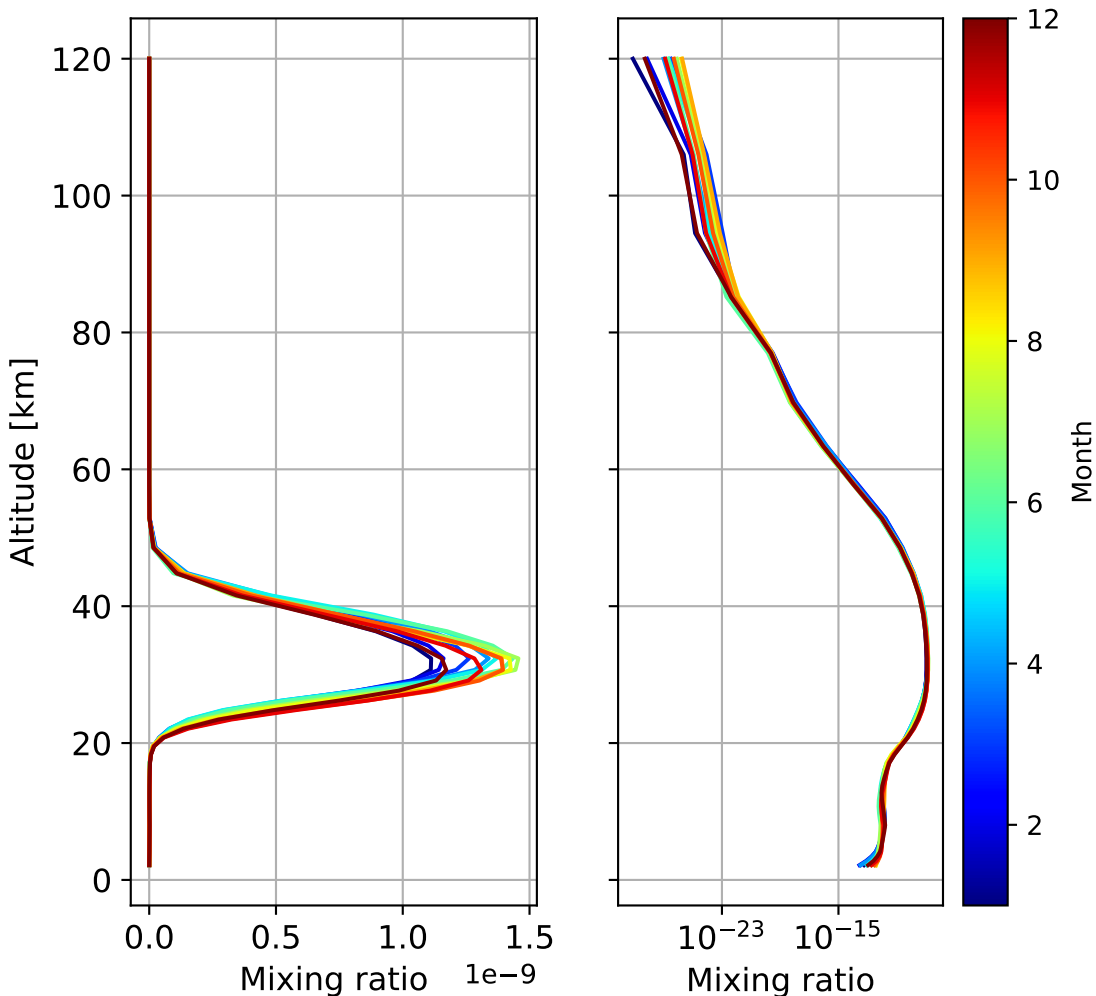

Time Series of vertical profiles (site altitude - 120 km)

Time Series of vertical profiles (site altitude - 40 km)

Monthly mean WACCM profile (interpolated to station grid) Reunion_Maido, -21.067N, 55.38E, 2.16kmasl

Min, Max, Mean of 732 profiles
Reunion_Maido, -21.067N, 55.38E, 2.16kmasl

Std. Deviation

Percent Deviation

Level covariance matrix

1e-20