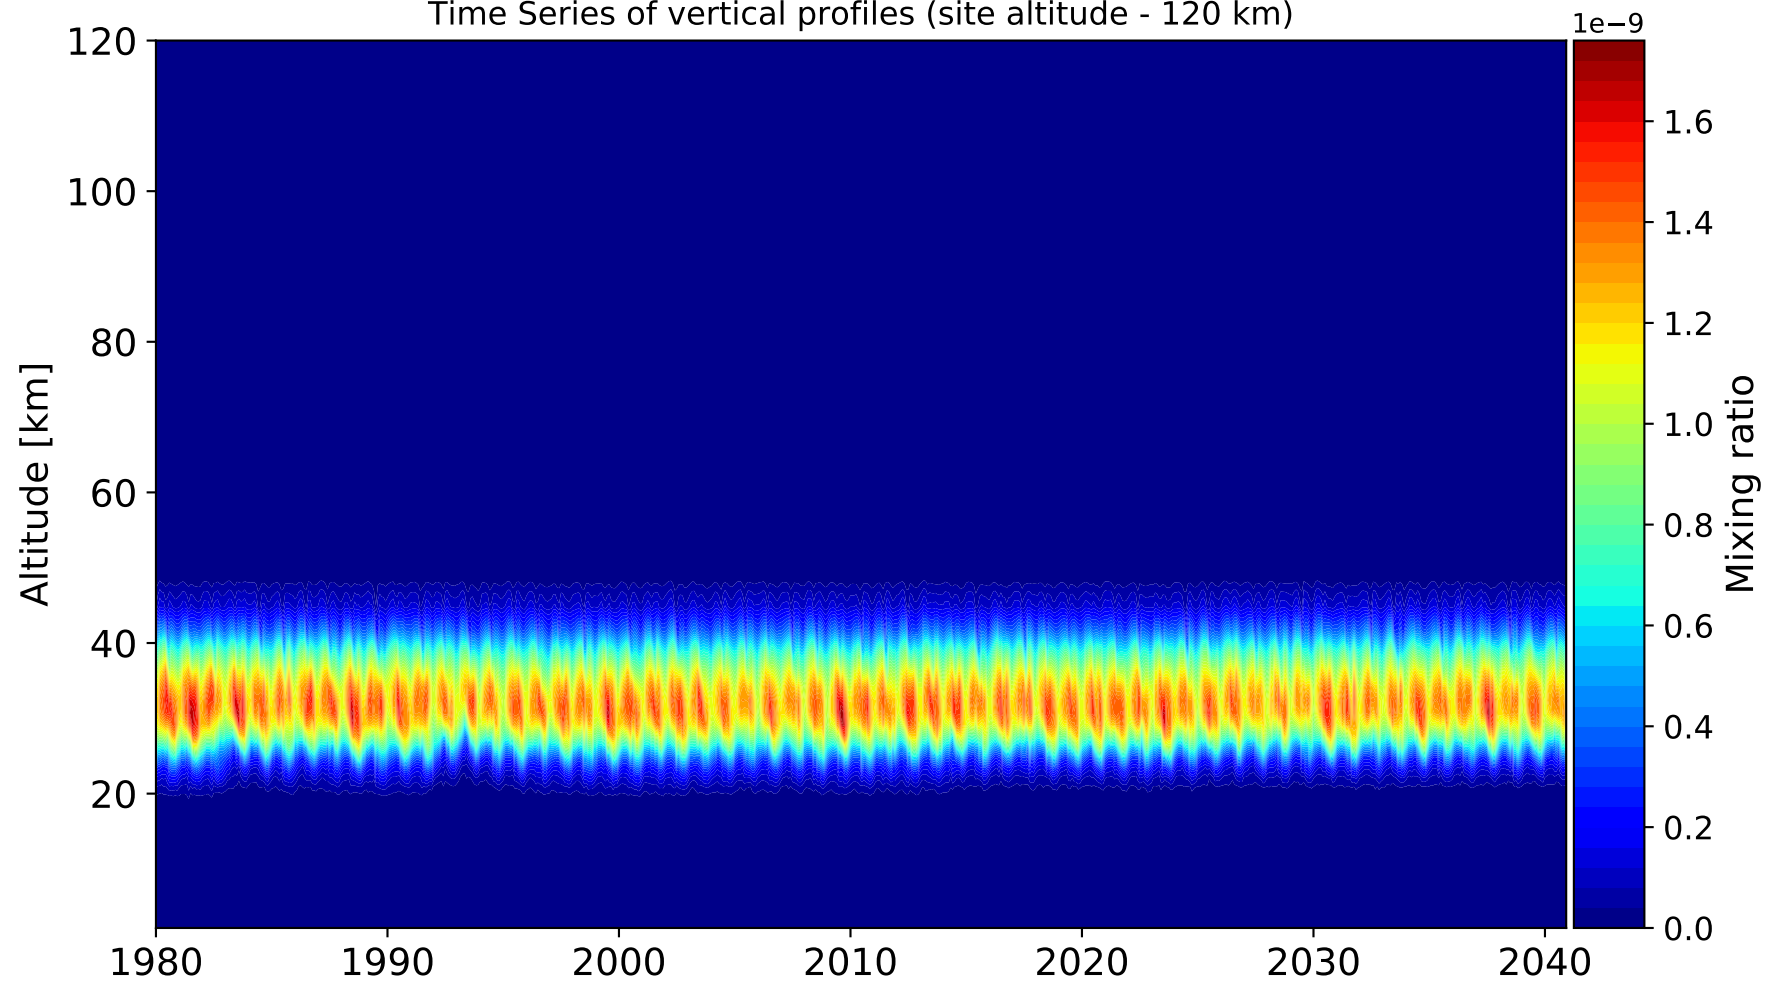

Time Series of vertical profiles (site altitude - 120 km)

Time Series of vertical profiles (site altitude - 40 km)

Monthly mean WACCM profile (interpolated to station grid) Reunion_Maido, -21.067N, 55.38E, 2.16kmasl

Min, Max, Mean of 732 profiles
Reunion_Maido, -21.067N, 55.38E, 2.16kmasl

Std. Deviation

Percent Deviation

Level covariance matrix

1e-20