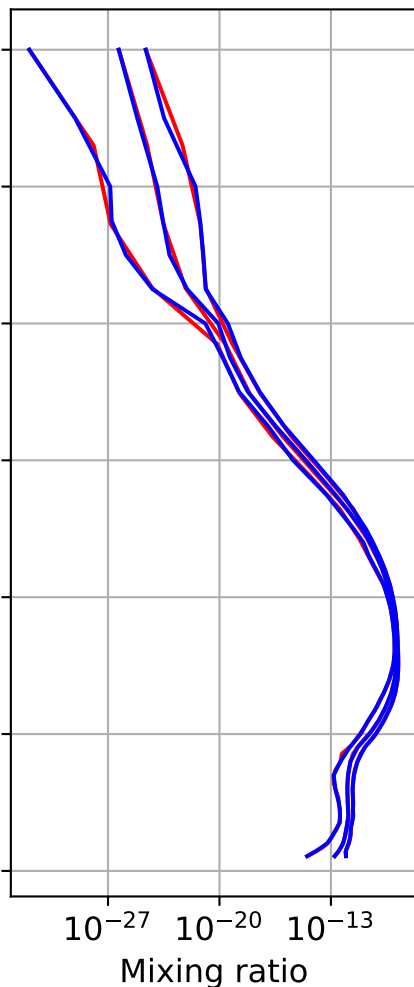

Time Series of vertical profiles (site altitude - 120 km)

Time Series of vertical profiles (site altitude - 40 km)

Monthly mean WACCM profile (interpolated to station grid) Reunion_Maido, -21.067N, 55.38E, 2.16kmasl

Min, Max, Mean of 732 profiles
Reunion_Maido, -21.067N, 55.38E, 2.16kmasl

Std. Deviation

Percent Deviation

Level covariance matrix

1e-20