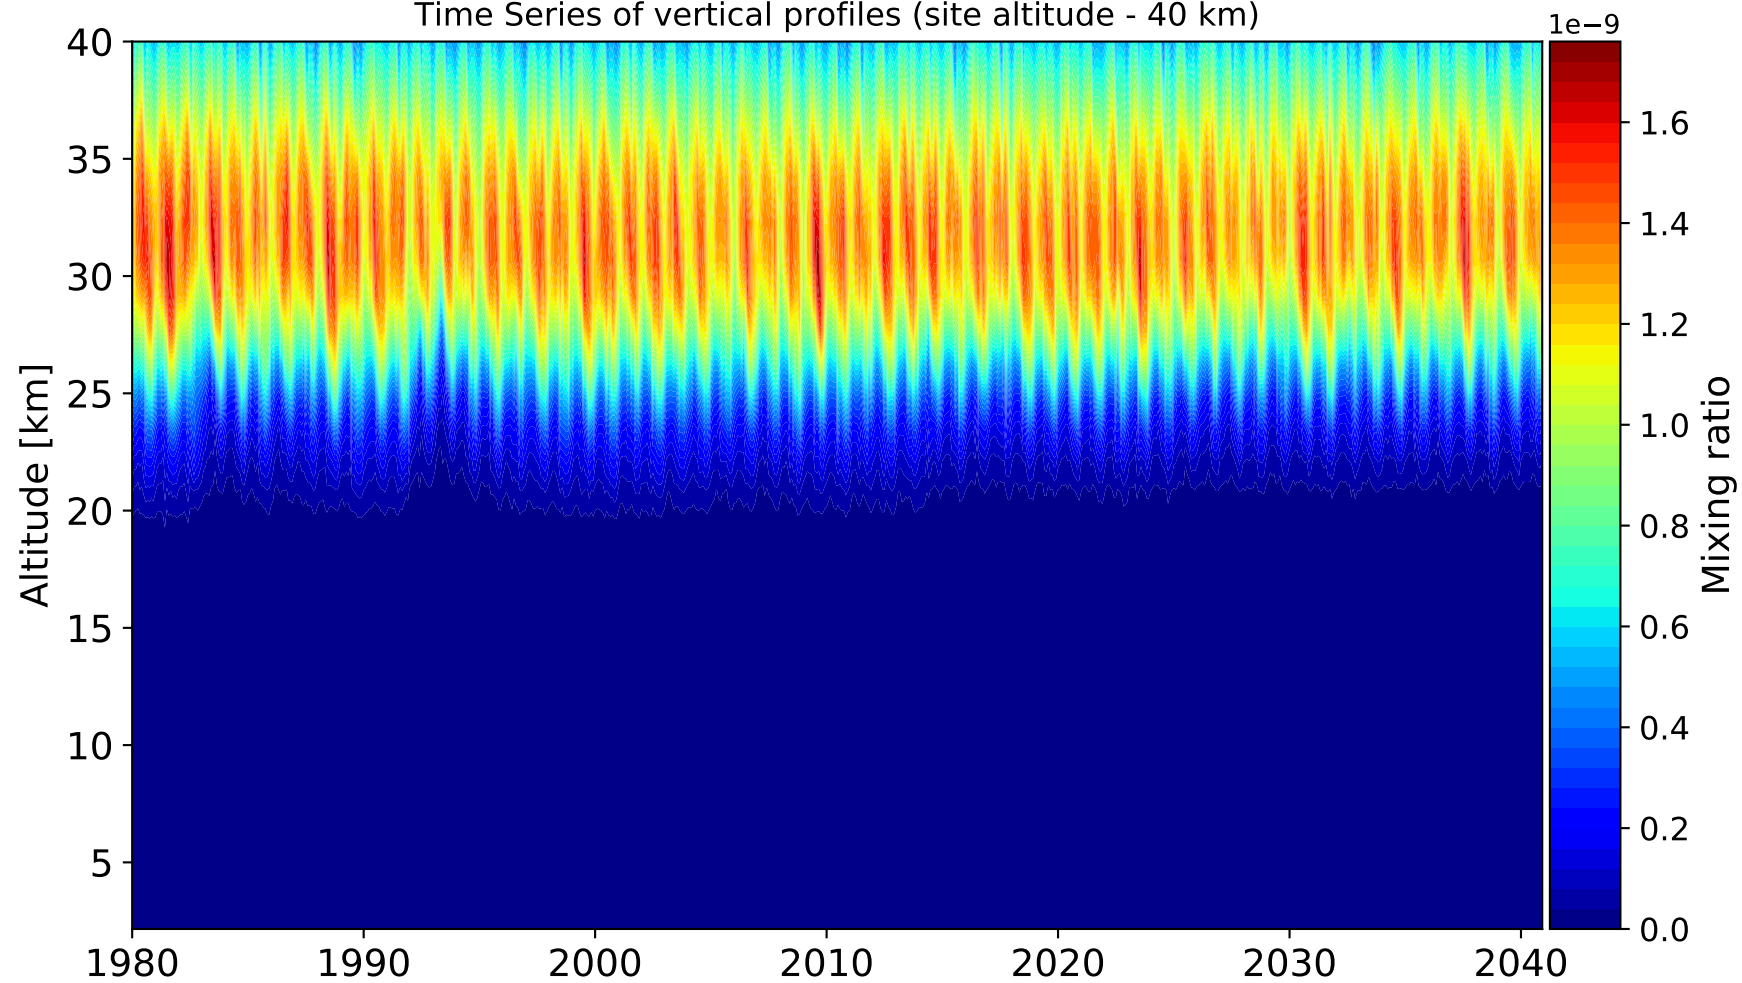

Time Series of vertical profiles (site altitude - 120 km)

Time Series of vertical profiles (site altitude - 40 km)

Monthly mean WACCM profile (interpolated to station grid) Reunion_Maido, -21.067N, 55.38E, 2.16kmasl

Min, Max, Mean of 732 profiles
Reunion_Maido, -21.067N, 55.38E, 2.16kmasl

Std. Deviation

Percent Deviation

Level covariance matrix

1e-20