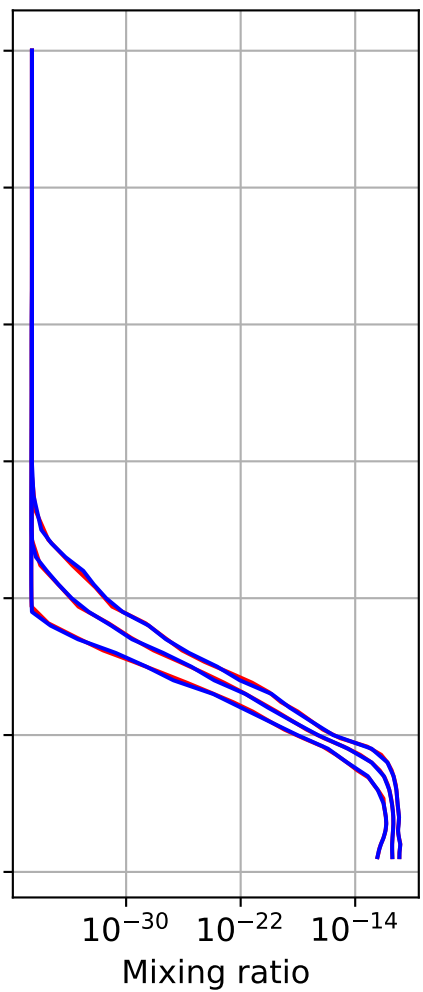

Time Series of vertical profiles (site altitude - 120 km)

Time Series of vertical profiles (site altitude - 40 km)

Monthly mean WACCM profile (interpolated to station grid)
Reunion_Maido, -21.067N, 55.38E, 2.16kmasl

Min, Max, Mean of 732 profiles
Reunion_Maido, -21.067N, 55.38E, 2.16kmasl

Std. Deviation

Percent Deviation

Level covariance matrix

1e-24