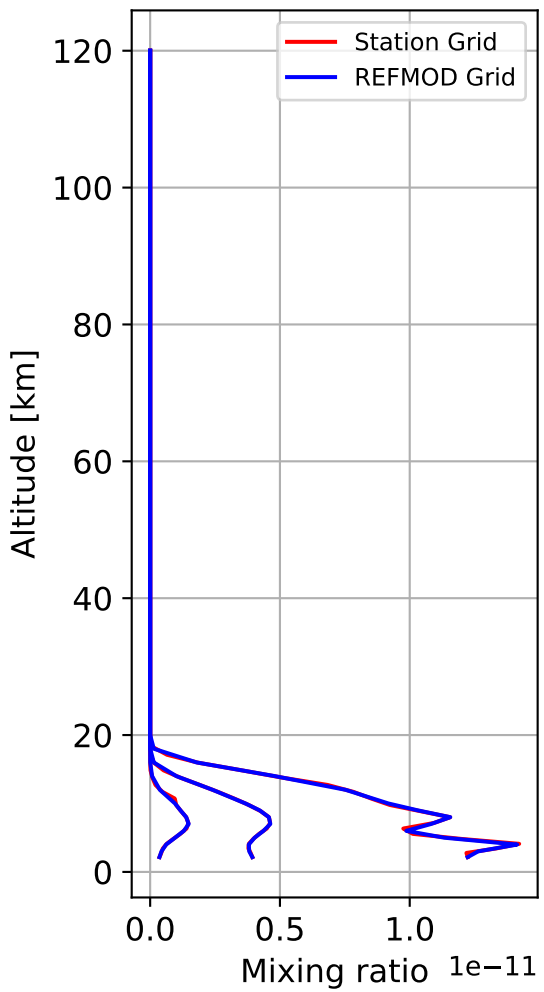

Time Series of vertical profiles (site altitude - 120 km)

Time Series of vertical profiles (site altitude - 40 km)

Monthly mean WACCM profile (interpolated to station grid)
Reunion_Maido, -21.067N, 55.38E, 2.16kmasl

Min, Max, Mean of 732 profiles
Reunion_Maido, -21.067N, 55.38E, 2.16kmasl

Std. Deviation

Percent Deviation

Level covariance matrix

1e-24