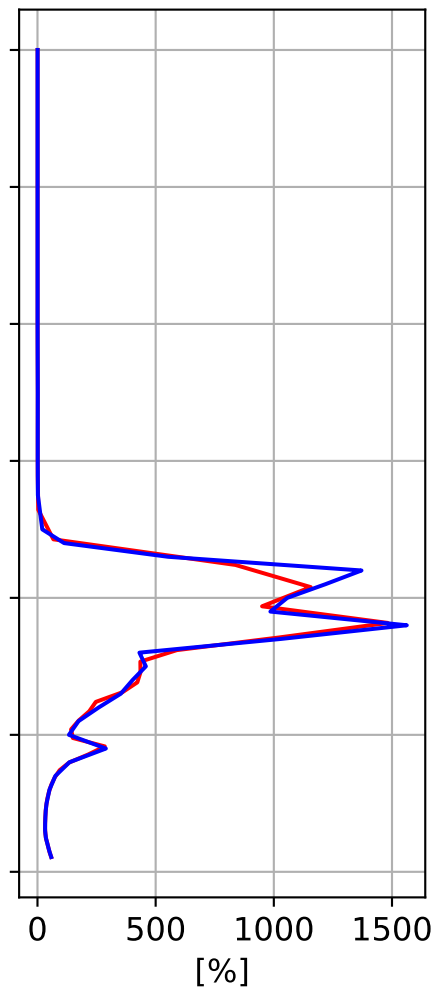

Time Series of vertical profiles (site altitude - 120 km)

Time Series of vertical profiles (site altitude - 40 km)

Monthly mean WACCM profile (interpolated to station grid)
Reunion_Maido, -21.067N, 55.38E, 2.16kmasl

Min, Max, Mean of 732 profiles
Reunion_Maido, -21.067N, 55.38E, 2.16kmasl

Std. Deviation

Percent Deviation

Level covariance matrix

1e-24