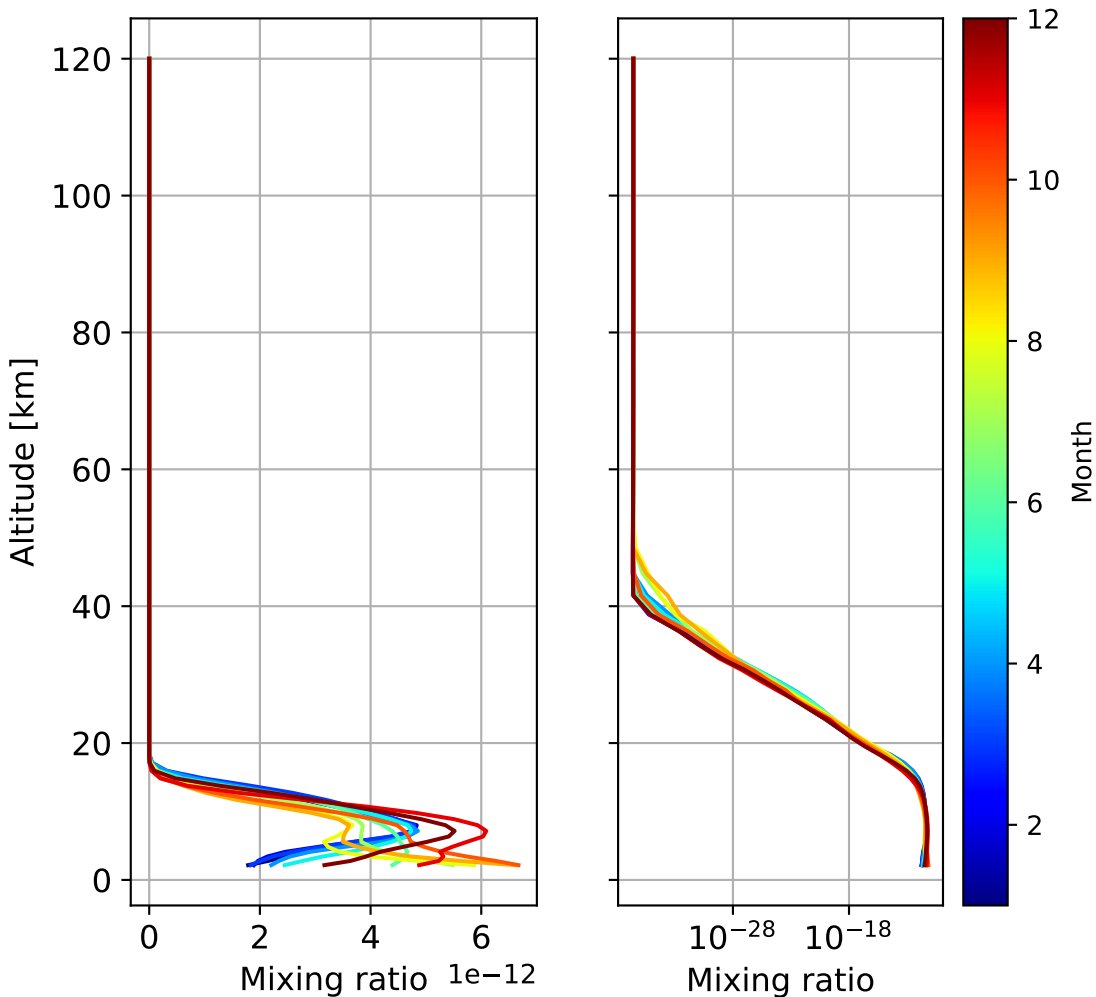

Time Series of vertical profiles (site altitude - 120 km)

Time Series of vertical profiles (site altitude - 40 km)

Monthly mean WACCM profile (interpolated to station grid)
Reunion_Maido, -21.067N, 55.38E, 2.16kmasl

Min, Max, Mean of 732 profiles
Reunion_Maido, -21.067N, 55.38E, 2.16kmasl

Std. Deviation

Percent Deviation

Level covariance matrix

1e-24