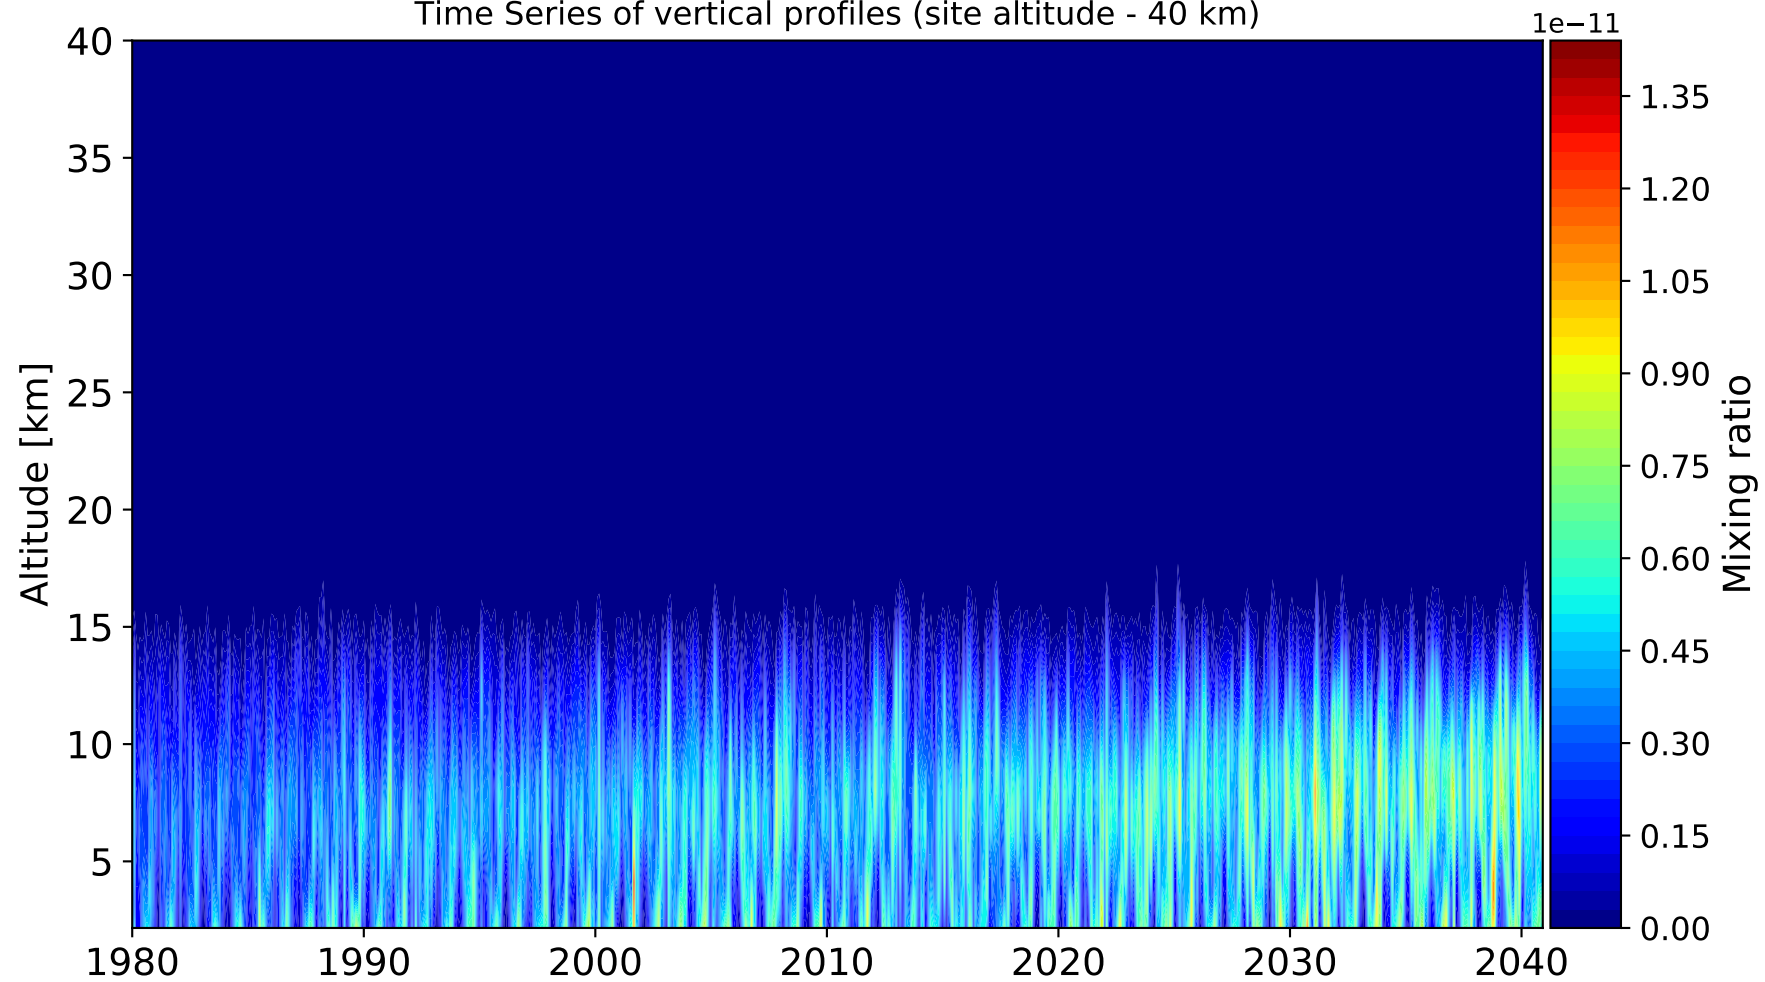

Time Series of vertical profiles (site altitude - 120 km)

Time Series of vertical profiles (site altitude - 40 km)

Monthly mean WACCM profile (interpolated to station grid)
Reunion_Maido, -21.067N, 55.38E, 2.16kmasl

Min, Max, Mean of 732 profiles
Reunion_Maido, -21.067N, 55.38E, 2.16kmasl

Std. Deviation

Percent Deviation

Level covariance matrix

1e-24