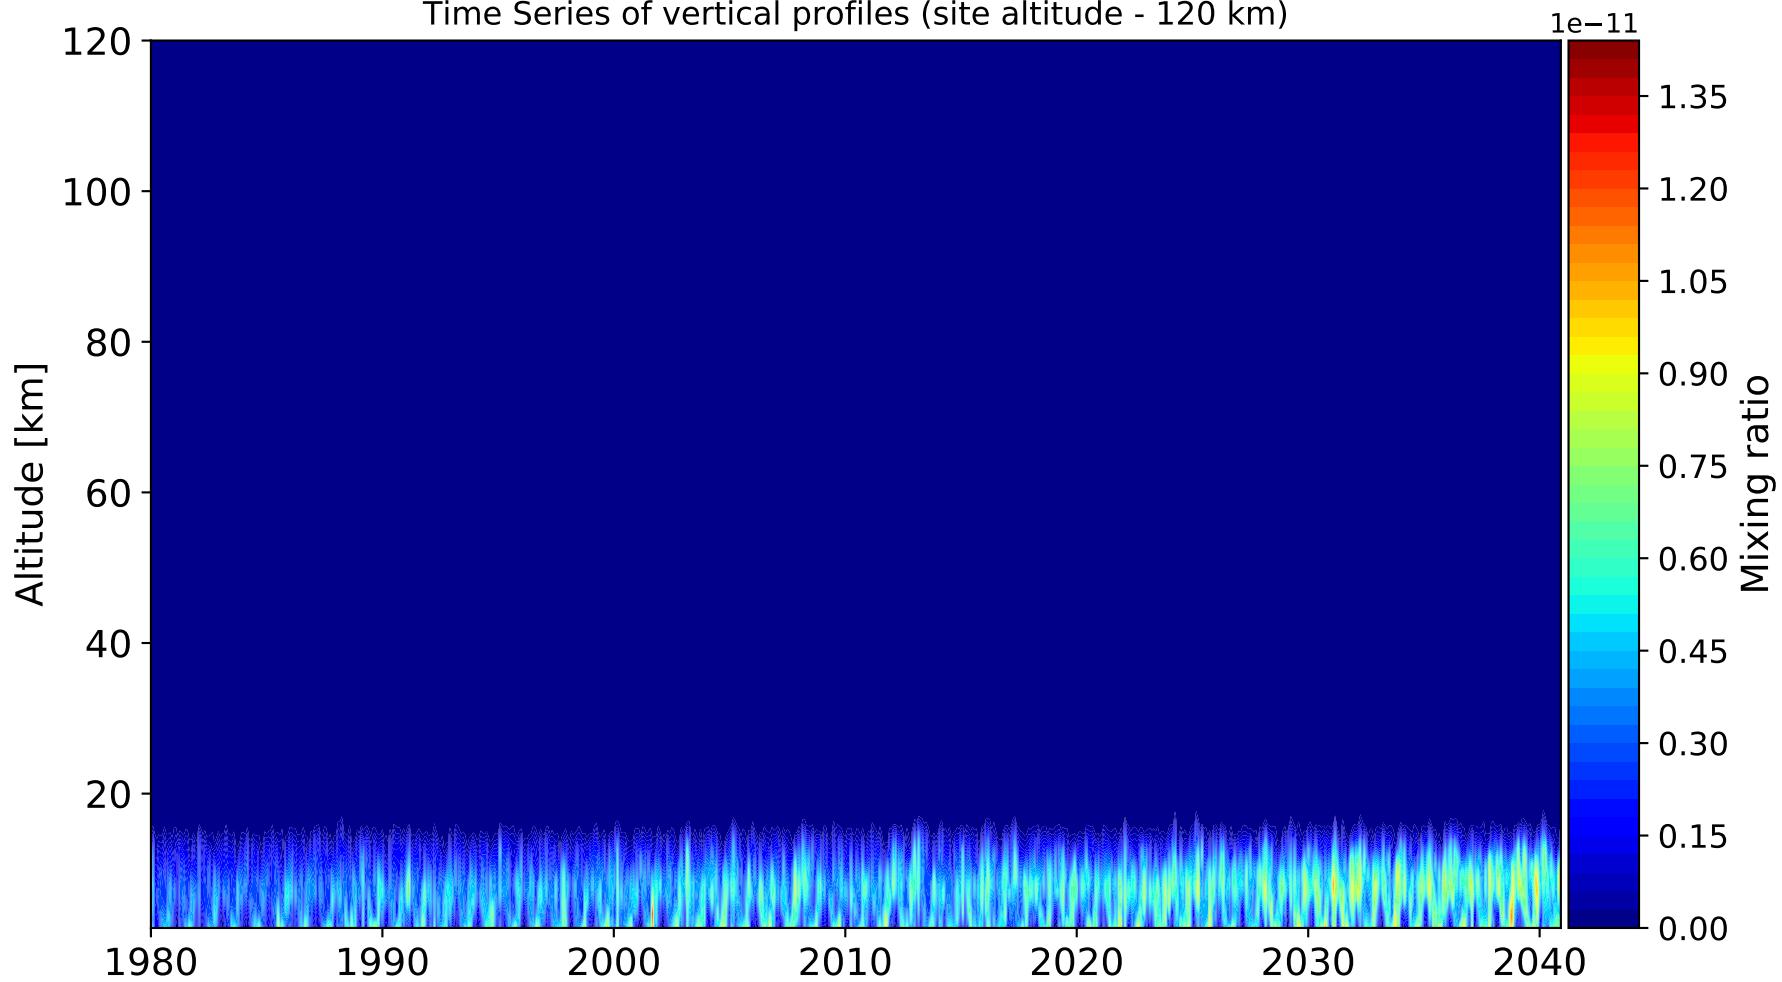

Time Series of vertical profiles (site altitude - 120 km)

Time Series of vertical profiles (site altitude - 40 km)

Monthly mean WACCM profile (interpolated to station grid)
Reunion_Maido, -21.067N, 55.38E, 2.16kmasl

Min, Max, Mean of 732 profiles
Reunion_Maido, -21.067N, 55.38E, 2.16kmasl

Std. Deviation

Percent Deviation

Level covariance matrix

1e-24