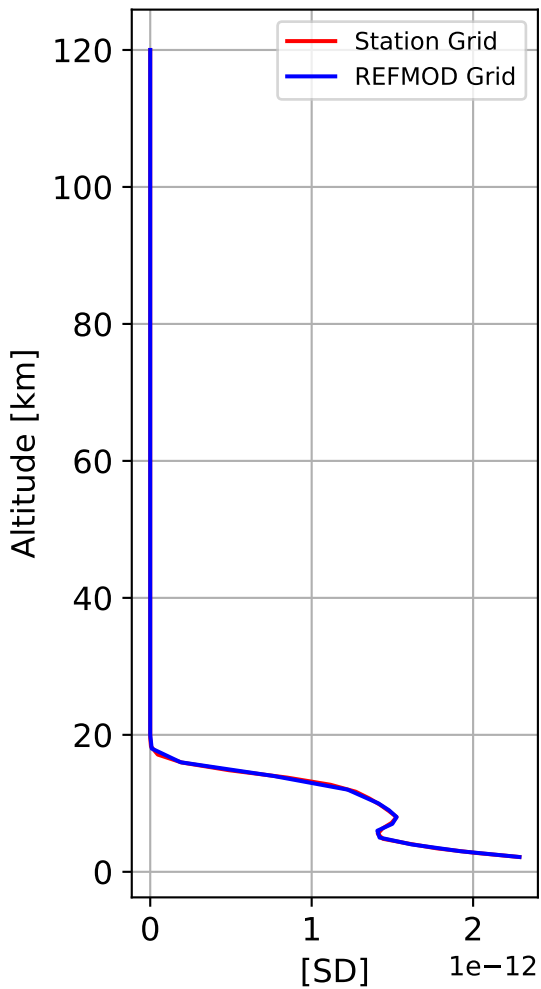

Time Series of vertical profiles (site altitude - 120 km)

Time Series of vertical profiles (site altitude - 40 km)

Monthly mean WACCM profile (interpolated to station grid)
Reunion_Maido, -21.067N, 55.38E, 2.16kmasl

Min, Max, Mean of 732 profiles
Reunion_Maido, -21.067N, 55.38E, 2.16kmasl

Std. Deviation

Percent Deviation

Level covariance matrix

1e-24