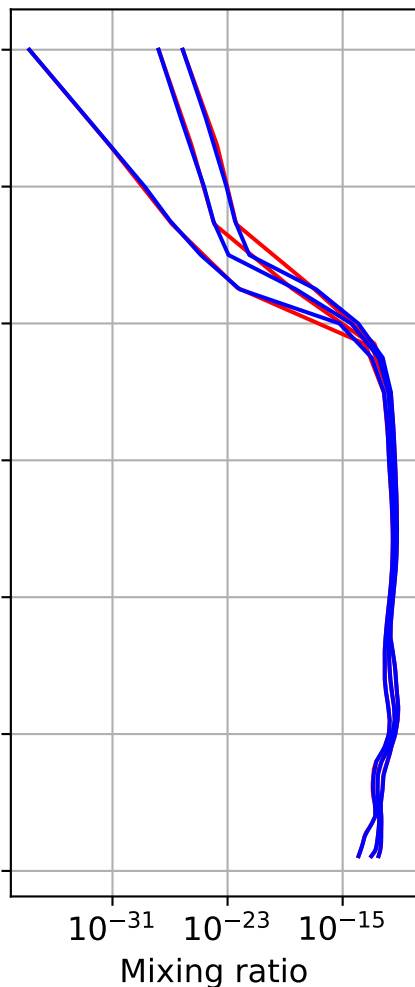

Time Series of vertical profiles (site altitude - 120 km)

Time Series of vertical profiles (site altitude - 40 km)

Monthly mean WACCM profile (interpolated to station grid)
Reunion_Maido, -21.067N, 55.38E, 2.16kmasl

Min, Max, Mean of 732 profiles
Reunion_Maido, -21.067N, 55.38E, 2.16kmasl

Std. Deviation

Percent Deviation

Level covariance matrix

1e-25