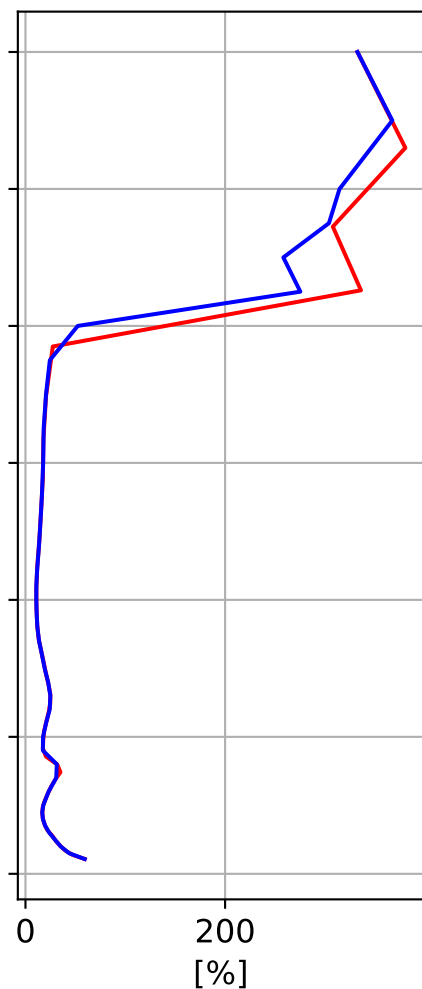

Time Series of vertical profiles (site altitude - 120 km)

Time Series of vertical profiles (site altitude - 40 km)

Monthly mean WACCM profile (interpolated to station grid)
Reunion_Maido, -21.067N, 55.38E, 2.16kmasl

Min, Max, Mean of 732 profiles
Reunion_Maido, -21.067N, 55.38E, 2.16kmasl

Std. Deviation

Percent Deviation

Level covariance matrix

1e-25