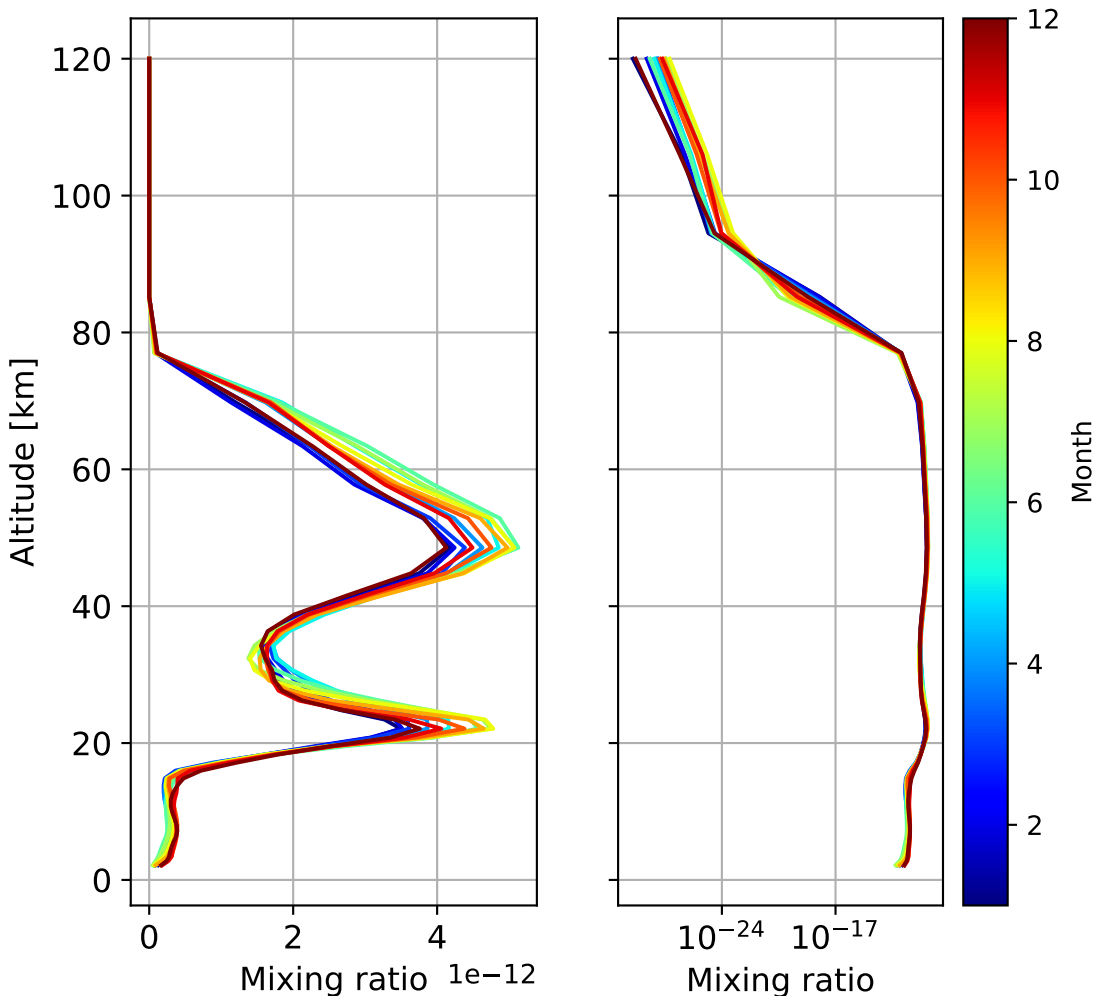

Time Series of vertical profiles (site altitude - 120 km)

Time Series of vertical profiles (site altitude - 40 km)

Monthly mean WACCM profile (interpolated to station grid)
Reunion_Maido, -21.067N, 55.38E, 2.16kmasl

Min, Max, Mean of 732 profiles
Reunion_Maido, -21.067N, 55.38E, 2.16kmasl

Std. Deviation

Percent Deviation

Level covariance matrix

1e-25