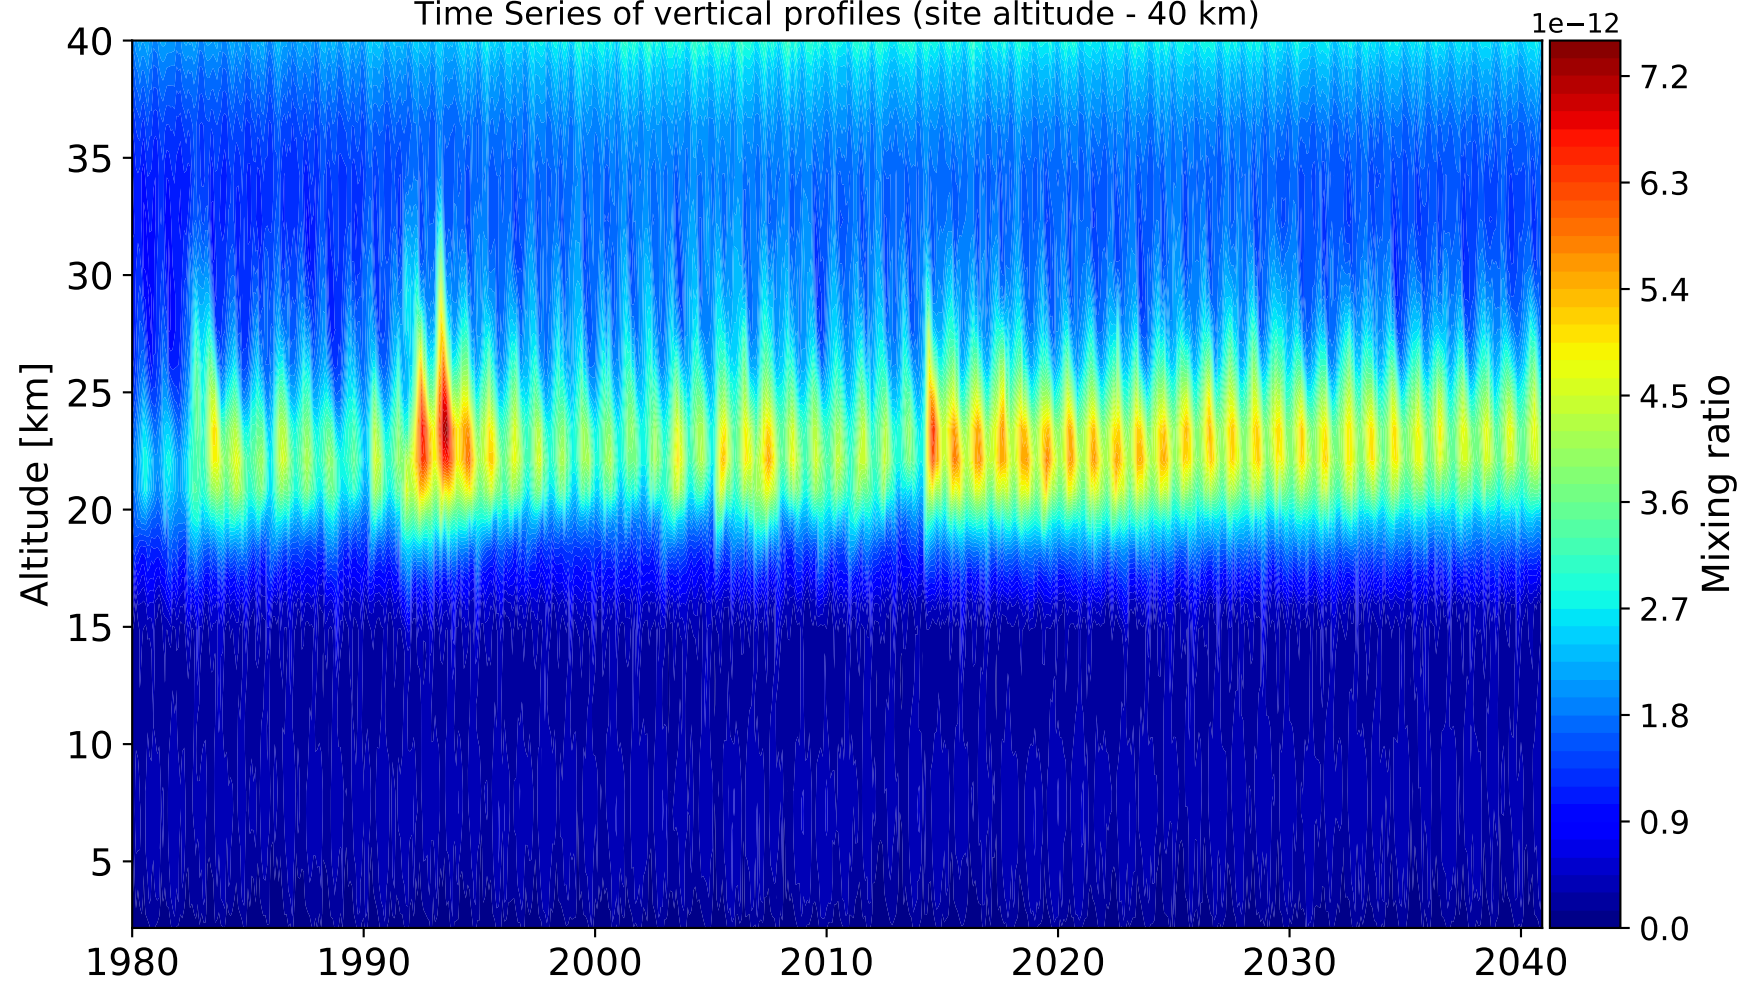

Time Series of vertical profiles (site altitude - 120 km)

Time Series of vertical profiles (site altitude - 40 km)

Monthly mean WACCM profile (interpolated to station grid)
Reunion_Maido, -21.067N, 55.38E, 2.16kmasl

Min, Max, Mean of 732 profiles
Reunion_Maido, -21.067N, 55.38E, 2.16kmasl

Std. Deviation

Percent Deviation

Level covariance matrix

1e-25