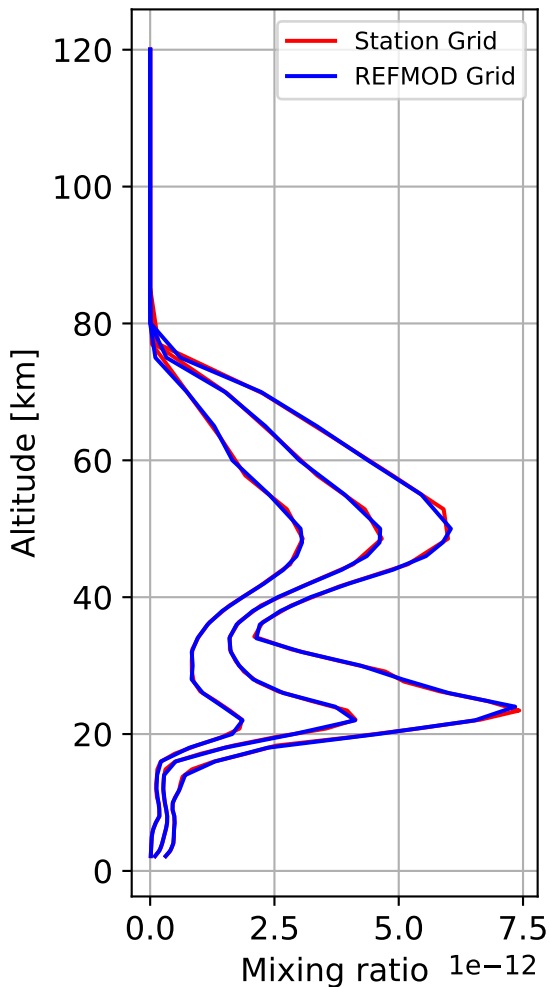

Time Series of vertical profiles (site altitude - 120 km)

Time Series of vertical profiles (site altitude - 40 km)

Monthly mean WACCM profile (interpolated to station grid)
Reunion_Maido, -21.067N, 55.38E, 2.16kmasl

Min, Max, Mean of 732 profiles
Reunion_Maido, -21.067N, 55.38E, 2.16kmasl

Std. Deviation

Percent Deviation

Level covariance matrix

1e-25