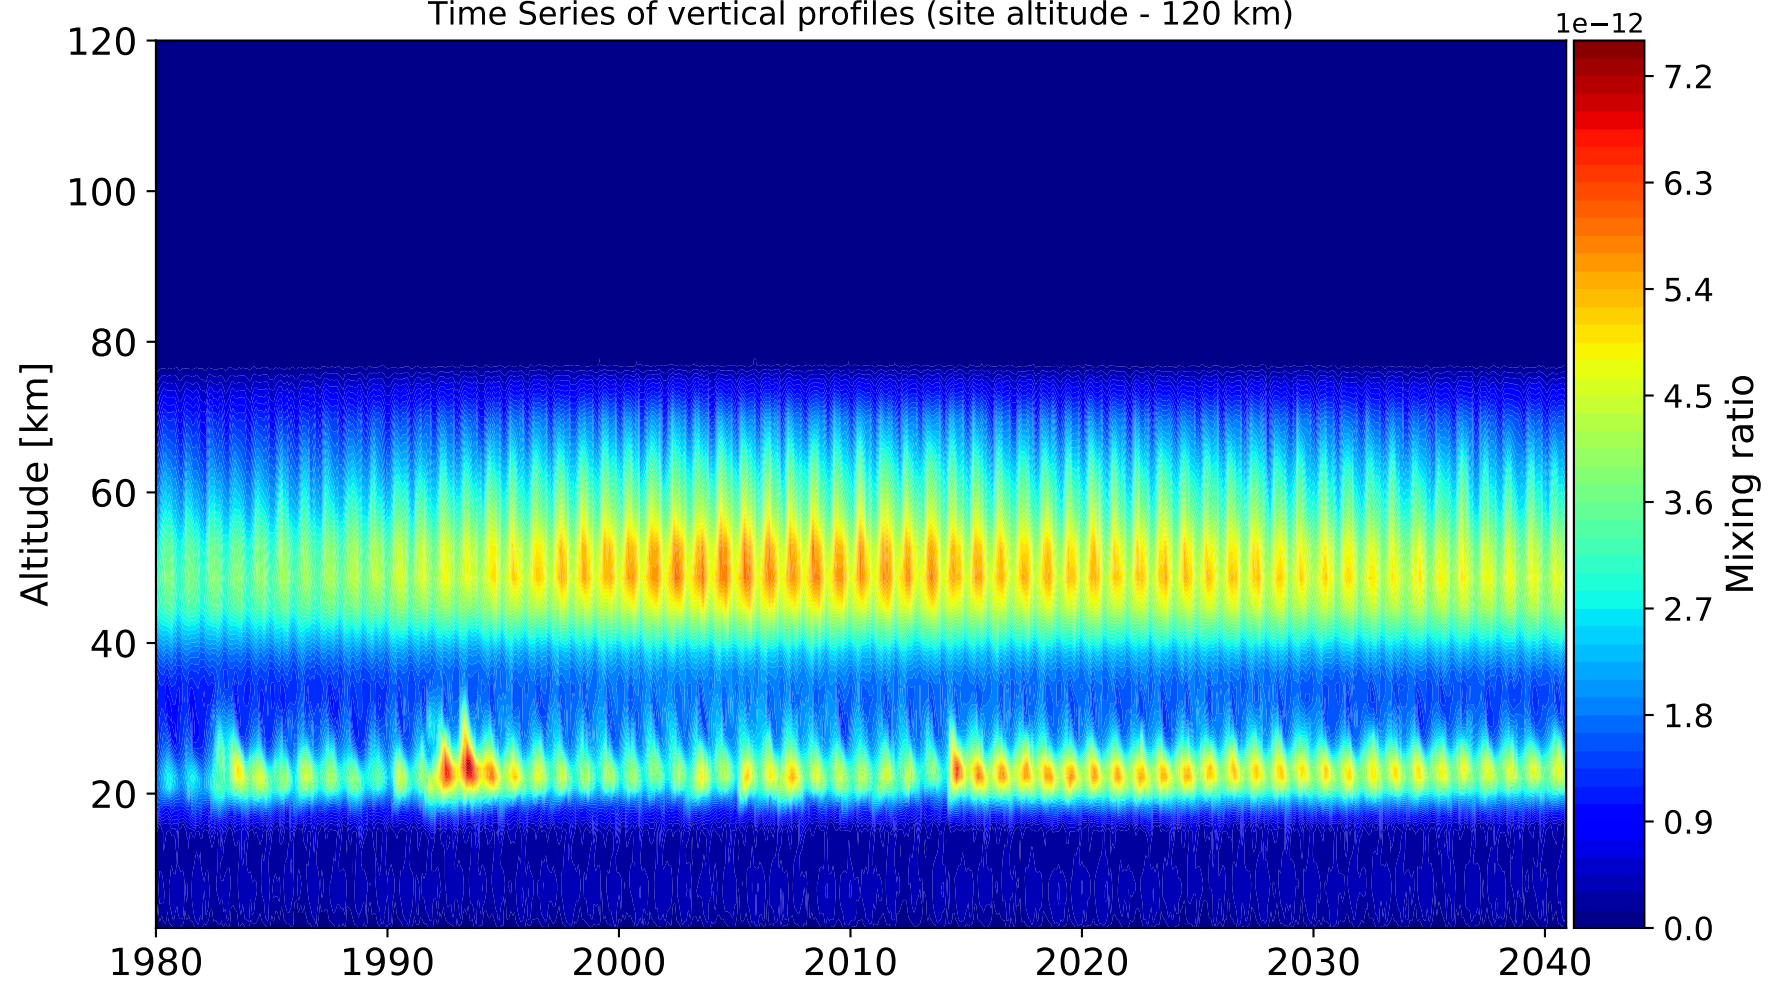

Time Series of vertical profiles (site altitude - 120 km)

Time Series of vertical profiles (site altitude - 40 km)

Monthly mean WACCM profile (interpolated to station grid)
Reunion_Maido, -21.067N, 55.38E, 2.16kmasl

Min, Max, Mean of 732 profiles
Reunion_Maido, -21.067N, 55.38E, 2.16kmasl

Std. Deviation

Percent Deviation

Level covariance matrix

1e-25