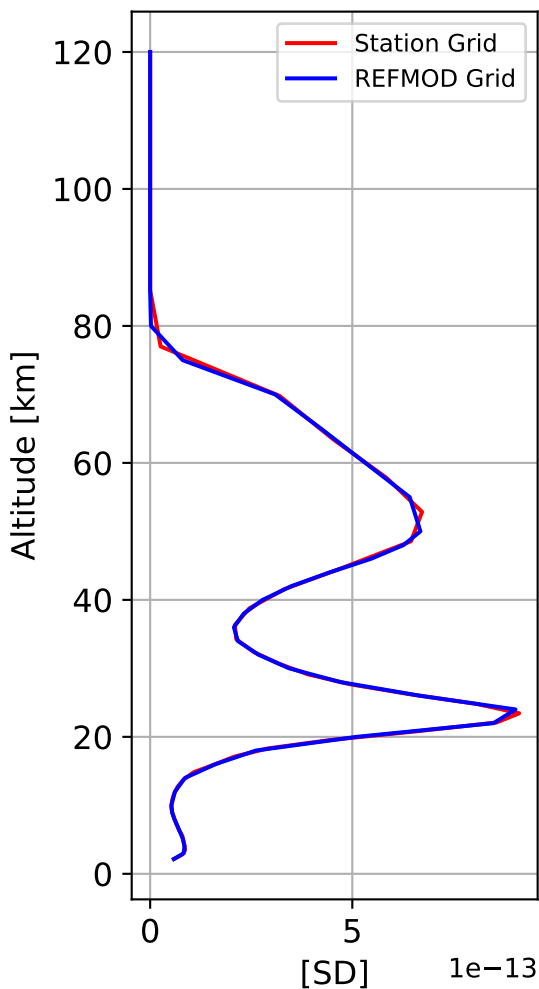

Time Series of vertical profiles (site altitude - 120 km)

Time Series of vertical profiles (site altitude - 40 km)

Monthly mean WACCM profile (interpolated to station grid)
Reunion_Maido, -21.067N, 55.38E, 2.16kmasl

Min, Max, Mean of 732 profiles
Reunion_Maido, -21.067N, 55.38E, 2.16kmasl

Std. Deviation

Percent Deviation

Level covariance matrix

1e-25