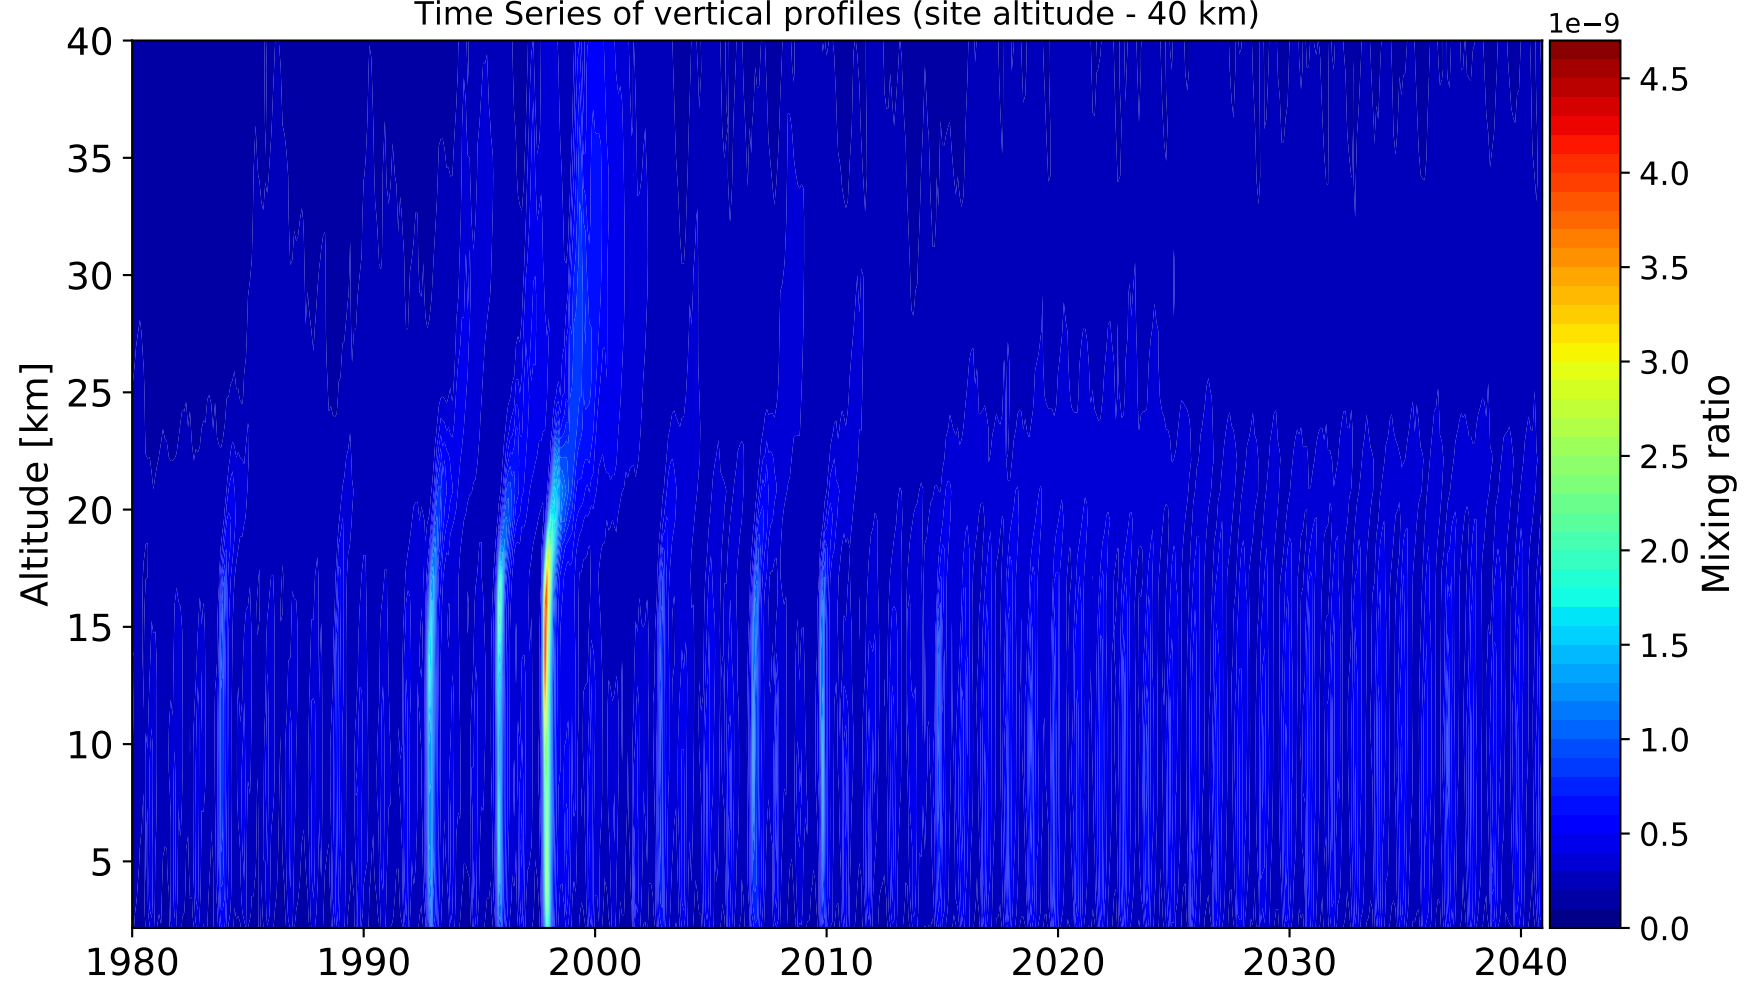

Time Series of vertical profiles (site altitude - 120 km)

Time Series of vertical profiles (site altitude - 40 km)

Monthly mean WACCM profile (interpolated to station grid)
Reunion_Maido, -21.067N, 55.38E, 2.16kmasl

Min, Max, Mean of 732 profiles
Reunion_Maido, -21.067N, 55.38E, 2.16kmasl

Std. Deviation

Percent Deviation

Level covariance matrix

1e-20