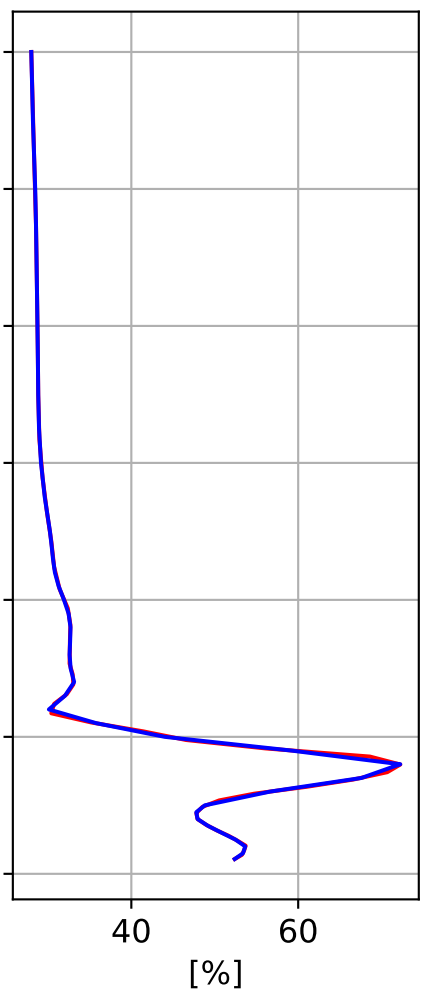

Time Series of vertical profiles (site altitude - 120 km)

Time Series of vertical profiles (site altitude - 40 km)

Monthly mean WACCM profile (interpolated to station grid)
Reunion_Maido, -21.067N, 55.38E, 2.16kmasl

Min, Max, Mean of 732 profiles
Reunion_Maido, -21.067N, 55.38E, 2.16kmasl

Std. Deviation

Percent Deviation

Level covariance matrix

1e-20