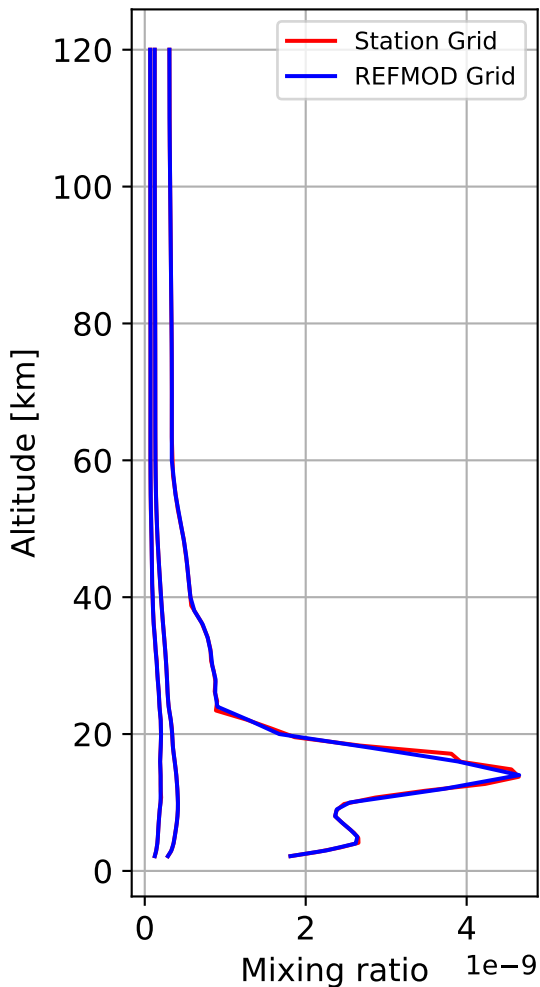

Time Series of vertical profiles (site altitude - 120 km)

Time Series of vertical profiles (site altitude - 40 km)

Monthly mean WACCM profile (interpolated to station grid)
Reunion_Maido, -21.067N, 55.38E, 2.16kmasl

Min, Max, Mean of 732 profiles
Reunion_Maido, -21.067N, 55.38E, 2.16kmasl

Std. Deviation

Percent Deviation

Level covariance matrix

1e-20