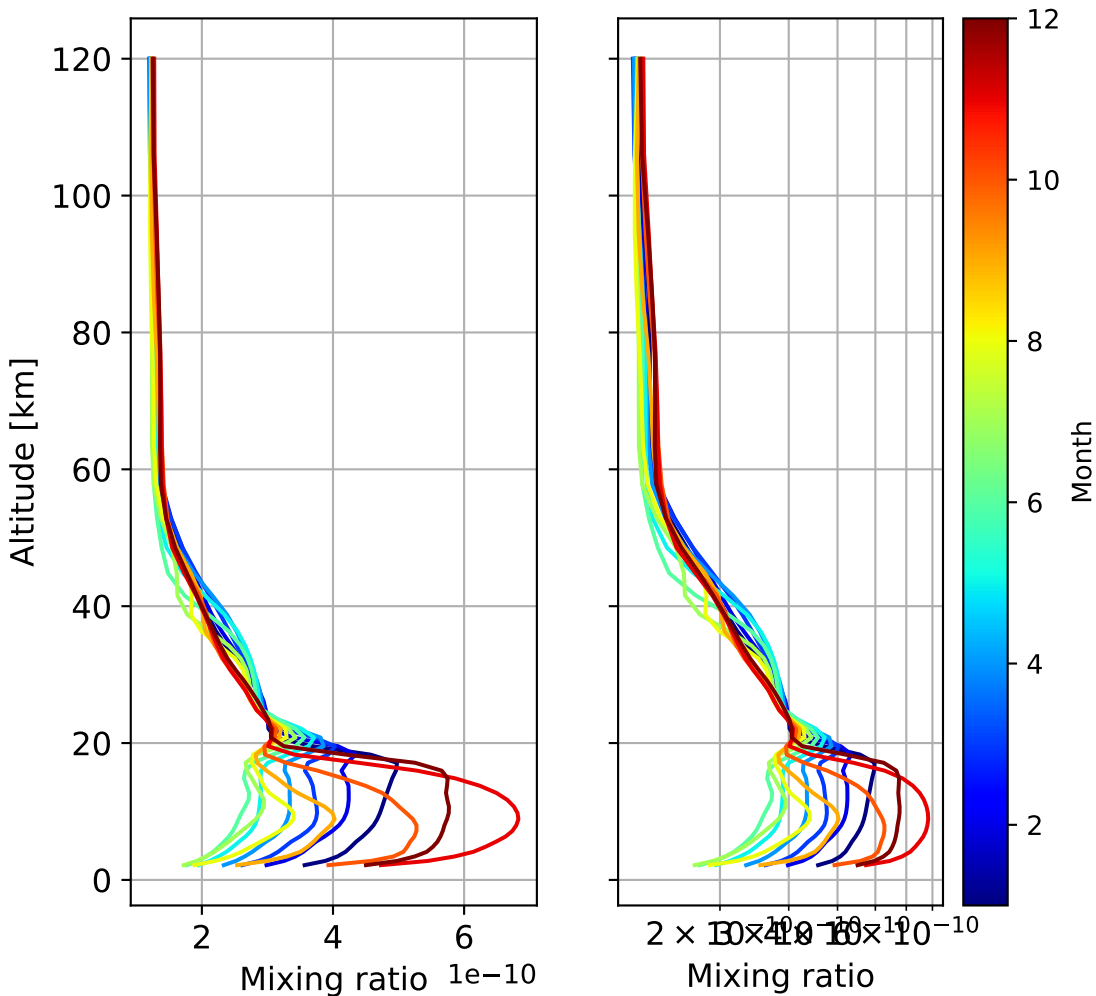

Time Series of vertical profiles (site altitude - 120 km)

Time Series of vertical profiles (site altitude - 40 km)

Monthly mean WACCM profile (interpolated to station grid)
Reunion_Maido, -21.067N, 55.38E, 2.16kmasl

Min, Max, Mean of 732 profiles
Reunion_Maido, -21.067N, 55.38E, 2.16kmasl

Std. Deviation

Percent Deviation

Level covariance matrix

1e-20