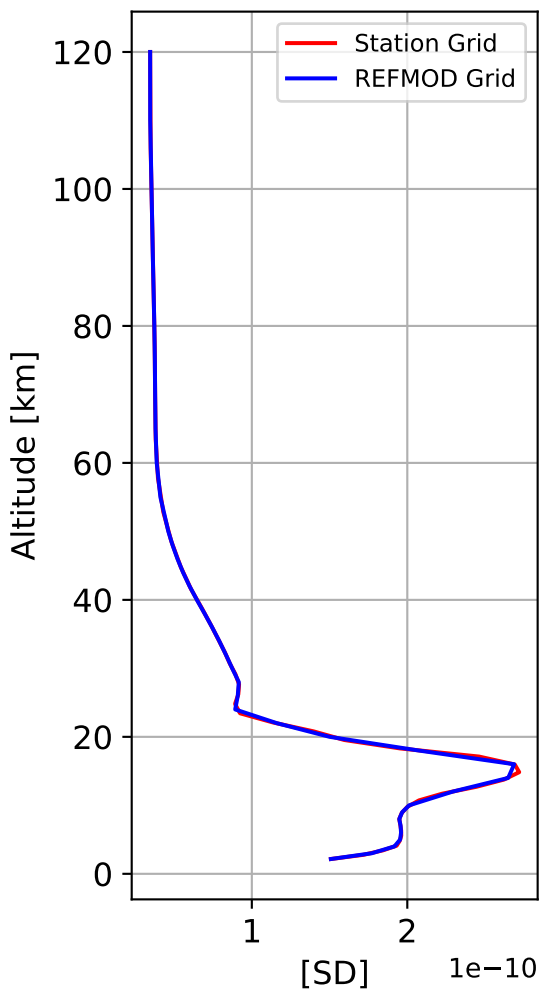

Time Series of vertical profiles (site altitude - 120 km)

Time Series of vertical profiles (site altitude - 40 km)

Monthly mean WACCM profile (interpolated to station grid)
Reunion_Maido, -21.067N, 55.38E, 2.16kmasl

Min, Max, Mean of 732 profiles
Reunion_Maido, -21.067N, 55.38E, 2.16kmasl

Std. Deviation

Percent Deviation

Level covariance matrix

1e-20