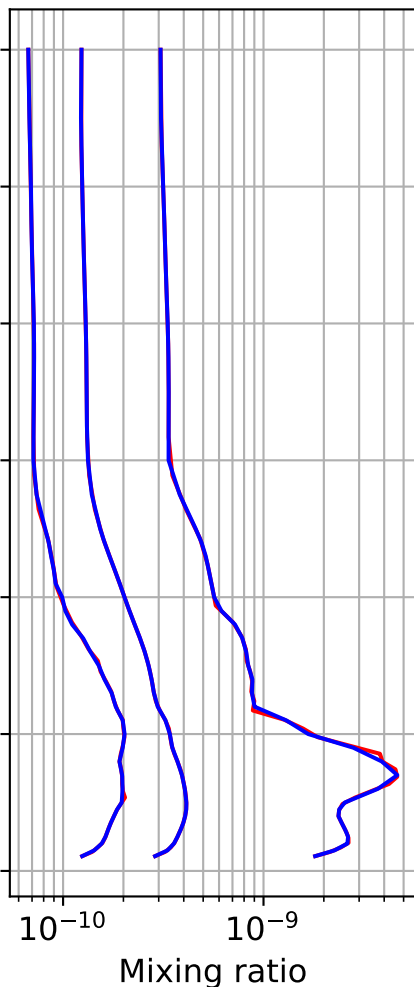

Time Series of vertical profiles (site altitude - 120 km)

Time Series of vertical profiles (site altitude - 40 km)

Monthly mean WACCM profile (interpolated to station grid)
Reunion_Maido, -21.067N, 55.38E, 2.16kmasl

Min, Max, Mean of 732 profiles
Reunion_Maido, -21.067N, 55.38E, 2.16kmasl

Std. Deviation

Percent Deviation

Level covariance matrix

1e-20