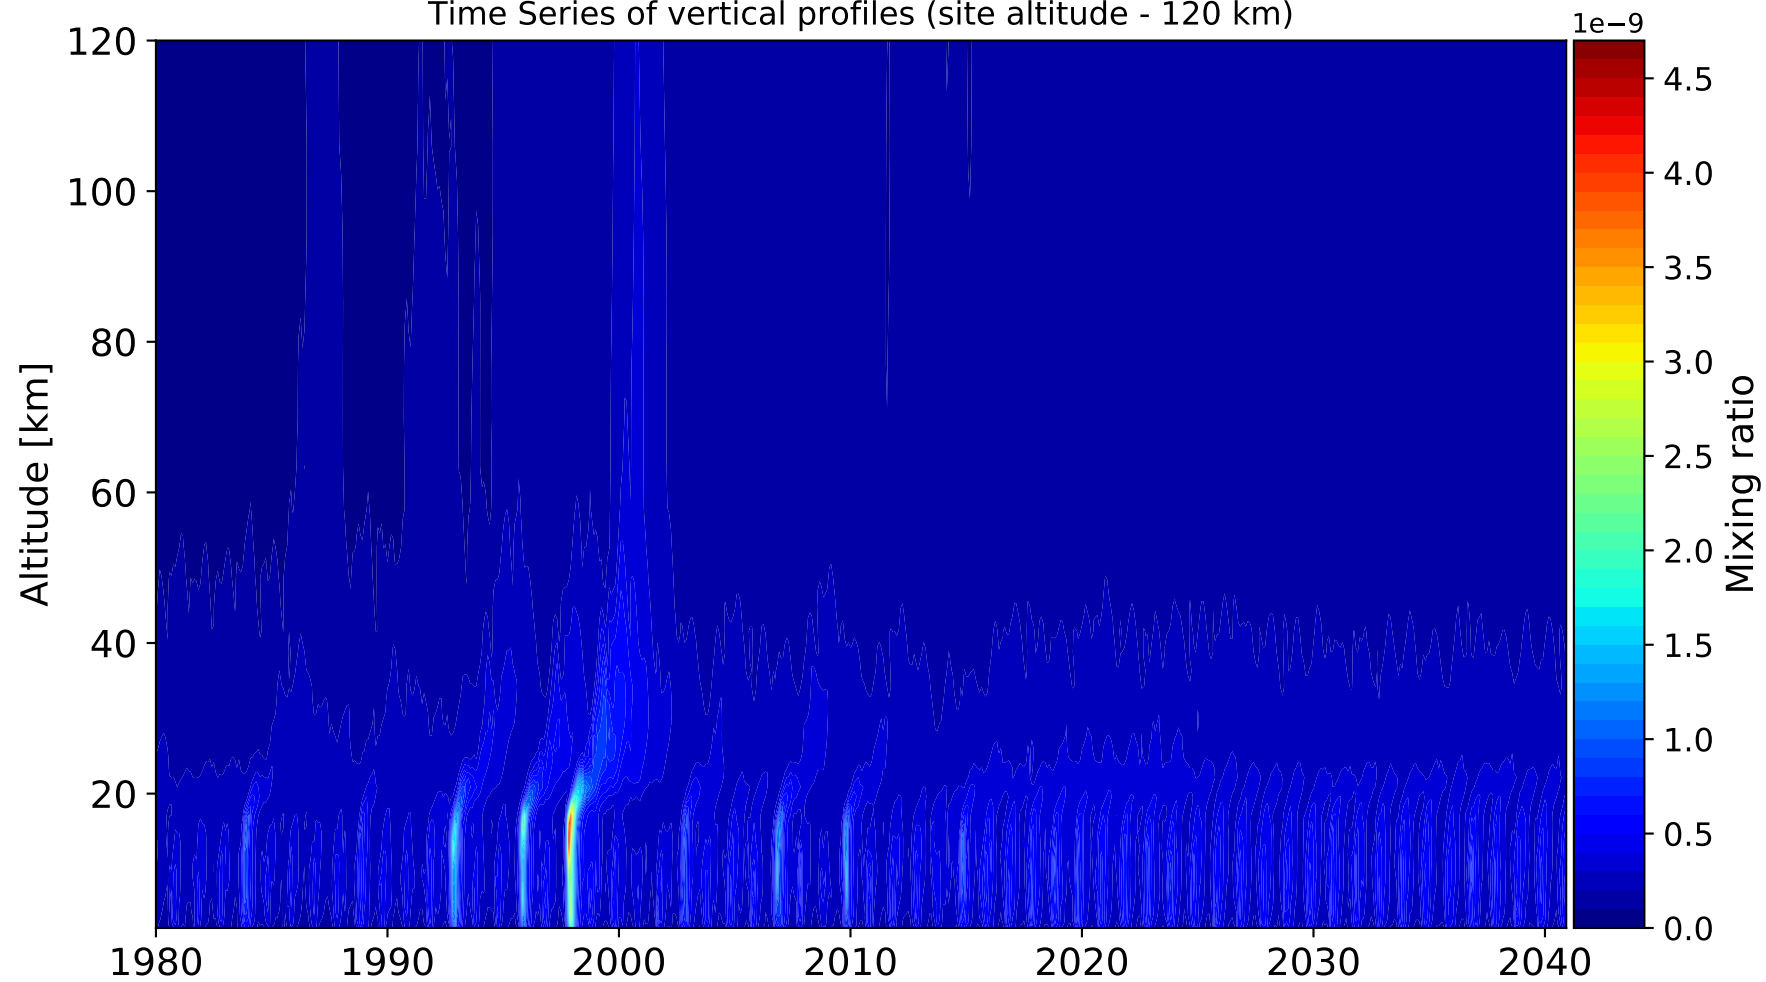

Time Series of vertical profiles (site altitude - 120 km)

Time Series of vertical profiles (site altitude - 40 km)

Monthly mean WACCM profile (interpolated to station grid)
Reunion_Maido, -21.067N, 55.38E, 2.16kmasl

Min, Max, Mean of 732 profiles
Reunion_Maido, -21.067N, 55.38E, 2.16kmasl

Std. Deviation

Percent Deviation

Level covariance matrix

1e-20