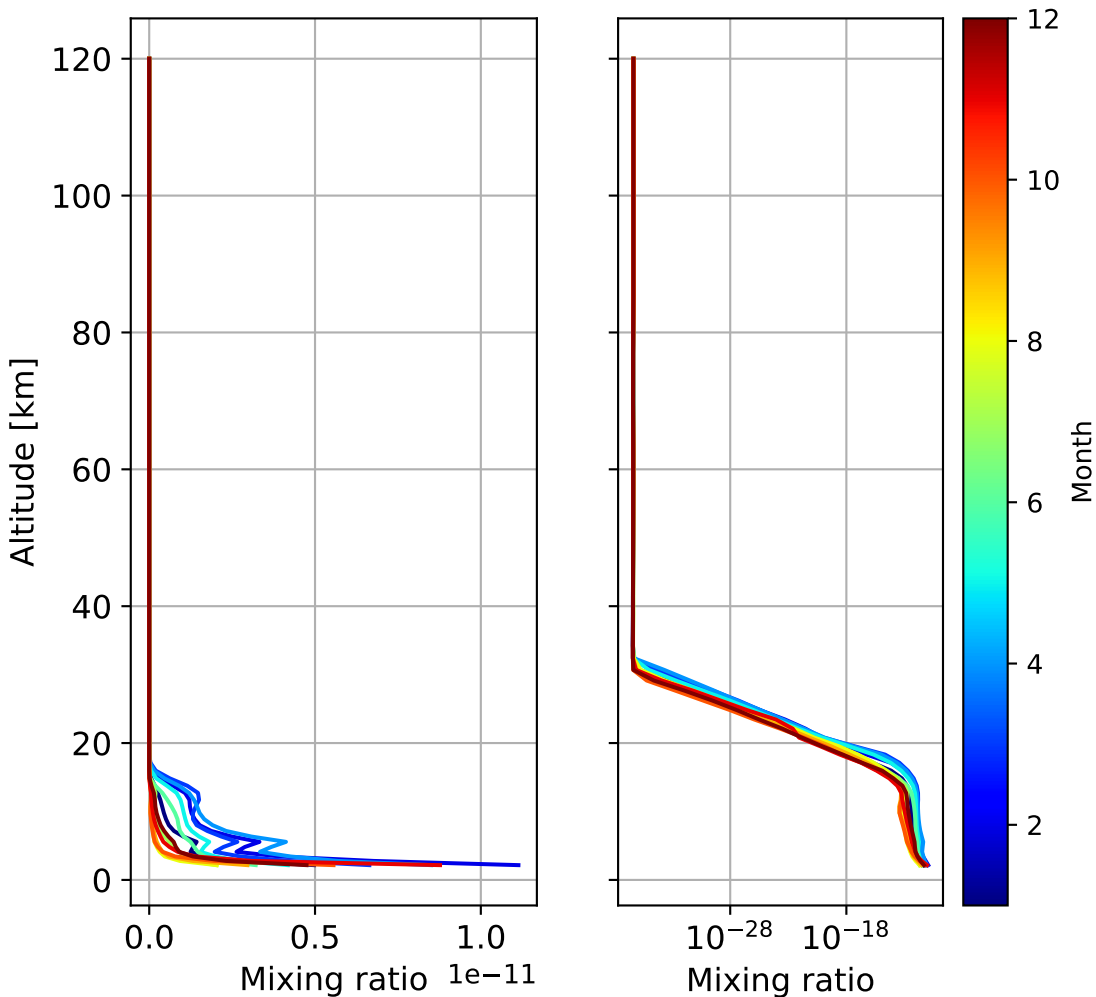

Time Series of vertical profiles (site altitude - 40 km)

Monthly mean WACCM profile (interpolated to station grid)
Reunion_Maido, -21.067N, 55.38E, 2.16kmasl

Min, Max, Mean of 732 profiles
Reunion_Maido, -21.067N, 55.38E, 2.16kmasl

Std. Deviation

Percent Deviation

Level covariance matrix

 $1e-23$ 