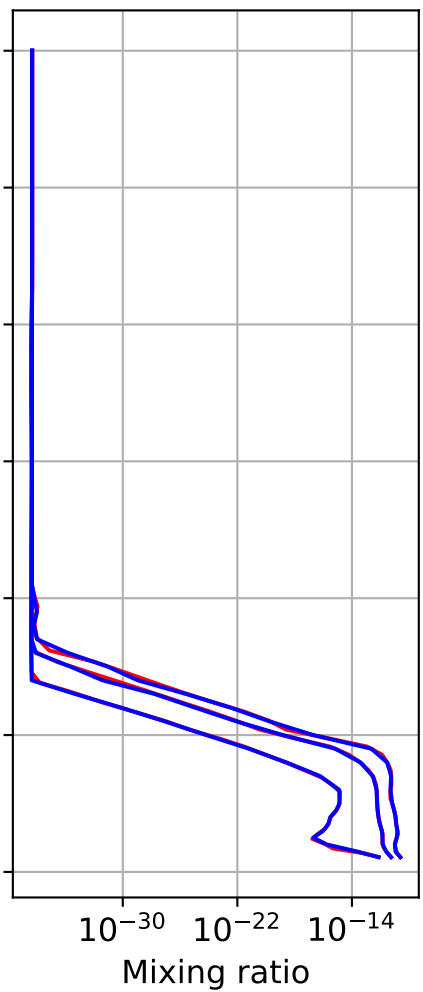

Time Series of vertical profiles (site altitude - 40 km)

Monthly mean WACCM profile (interpolated to station grid)
Reunion_Maido, -21.067N, 55.38E, 2.16kmasl

Min, Max, Mean of 732 profiles
Reunion_Maido, -21.067N, 55.38E, 2.16kmasl

Std. Deviation

Percent Deviation

Level covariance matrix

 $1e-23$ 