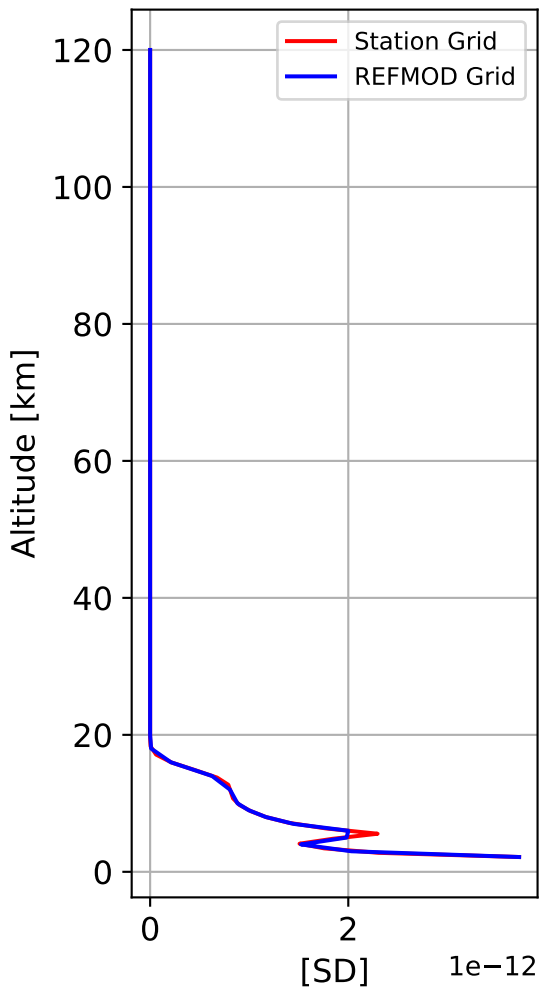

Time Series of vertical profiles (site altitude - 40 km)

Monthly mean WACCM profile (interpolated to station grid)
Reunion_Maido, -21.067N, 55.38E, 2.16kmasl

Min, Max, Mean of 732 profiles
Reunion_Maido, -21.067N, 55.38E, 2.16kmasl

Std. Deviation

Percent Deviation

Level covariance matrix

 $1e-23$ 