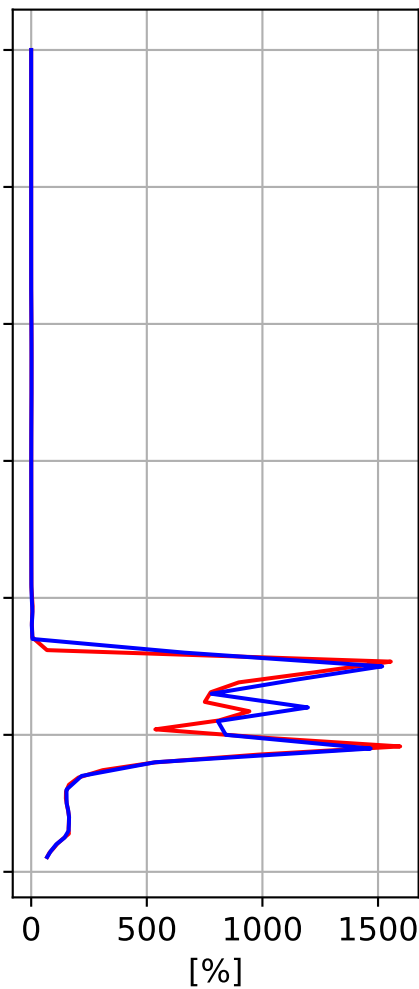

Time Series of vertical profiles (site altitude - 40 km)

Monthly mean WACCM profile (interpolated to station grid)
Reunion_Maido, -21.067N, 55.38E, 2.16kmasl

Min, Max, Mean of 732 profiles
Reunion_Maido, -21.067N, 55.38E, 2.16kmasl

Std. Deviation

Percent Deviation

Level covariance matrix

 $1e-23$ 