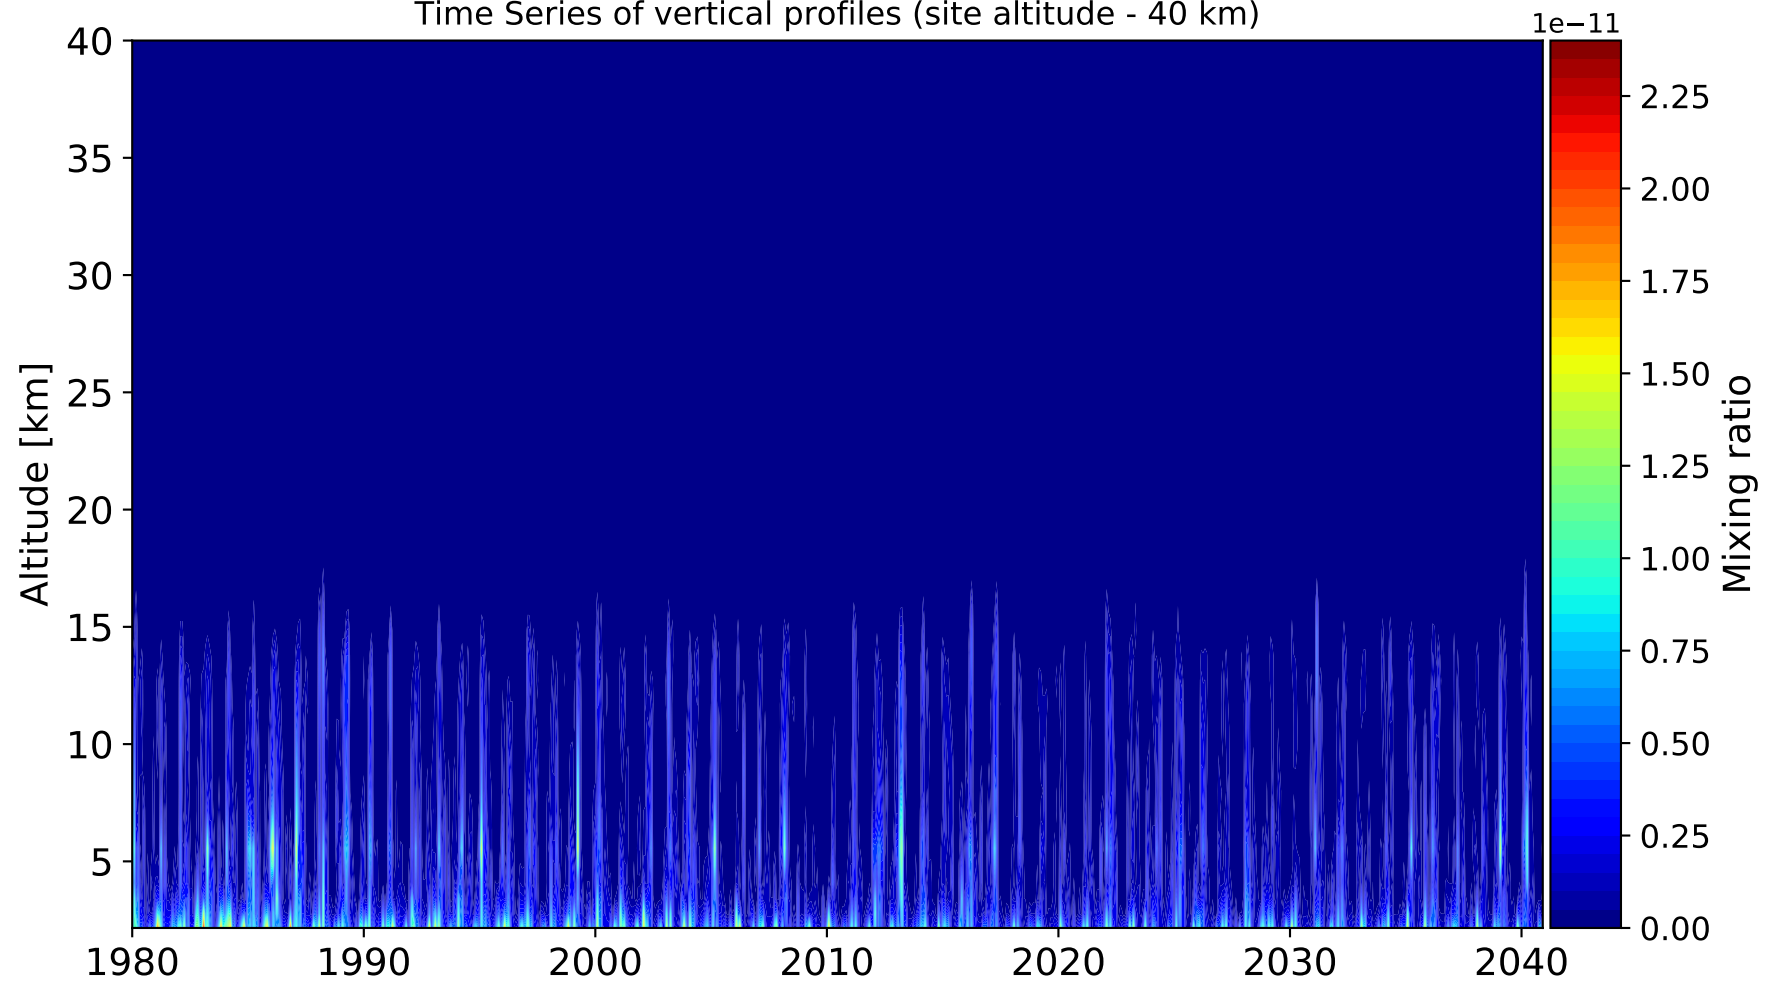

Time Series of vertical profiles (site altitude - 40 km)

Monthly mean WACCM profile (interpolated to station grid)
Reunion_Maido, -21.067N, 55.38E, 2.16kmasl

Min, Max, Mean of 732 profiles
Reunion_Maido, -21.067N, 55.38E, 2.16kmasl

Std. Deviation

Percent Deviation

Level covariance matrix

 $1e-23$ 