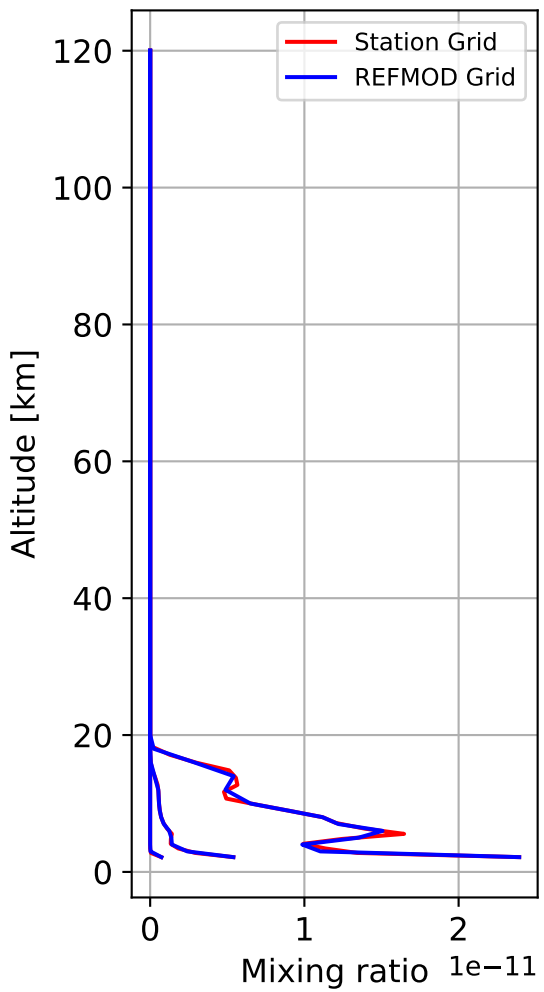

Time Series of vertical profiles (site altitude - 40 km)

Monthly mean WACCM profile (interpolated to station grid)
Reunion_Maido, -21.067N, 55.38E, 2.16kmasl

Min, Max, Mean of 732 profiles
Reunion_Maido, -21.067N, 55.38E, 2.16kmasl

Std. Deviation

Percent Deviation

Level covariance matrix

 $1e-23$ 