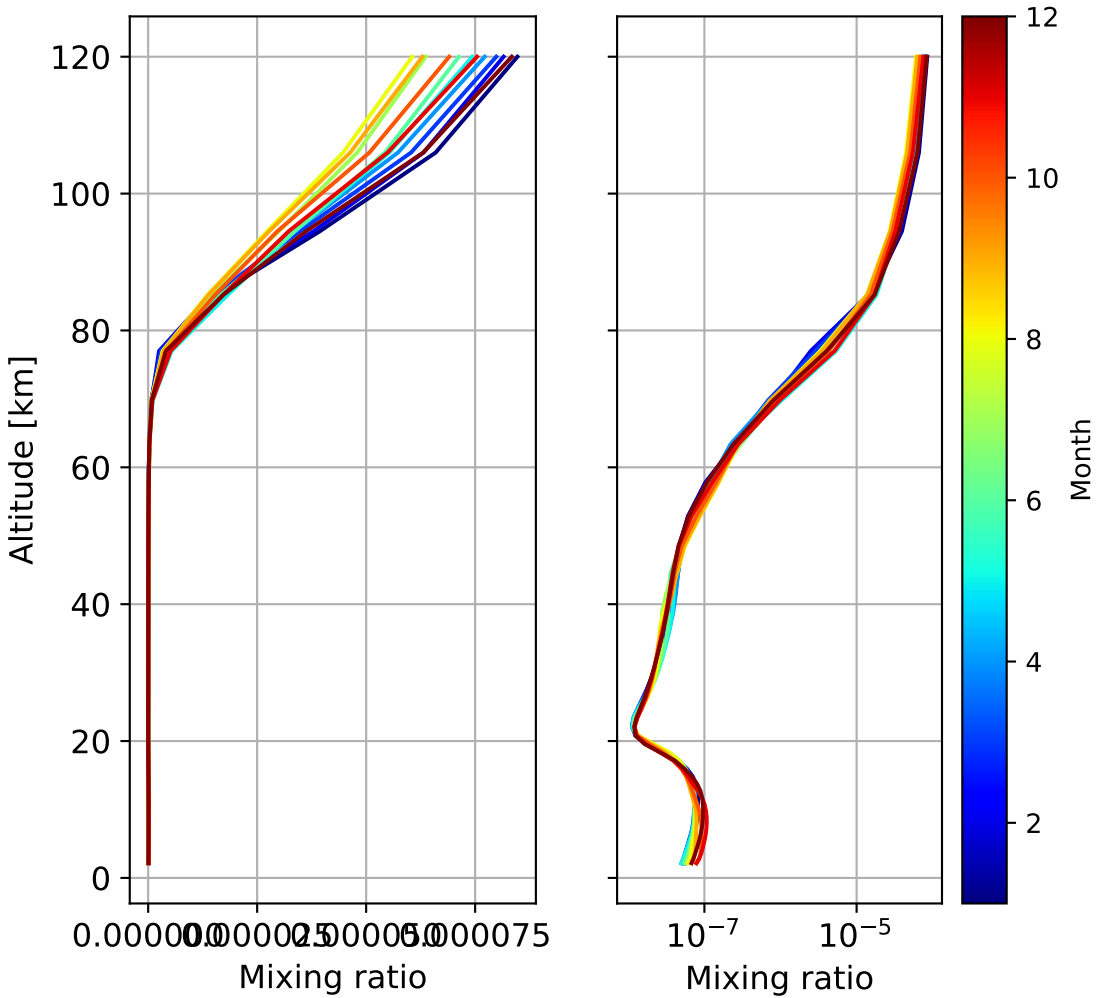

Time Series of vertical profiles (site altitude - 120 km)

Time Series of vertical profiles (site altitude - 40 km)

Monthly mean WACCM profile (interpolated to station grid) Reunion_Maido, -21.067N, 55.38E, 2.16kmasl

Min, Max, Mean of 732 profiles
Reunion_Maido, -21.067N, 55.38E, 2.16kmasl

Std. Deviation

Percent Deviation

Level covariance matrix

1e-10