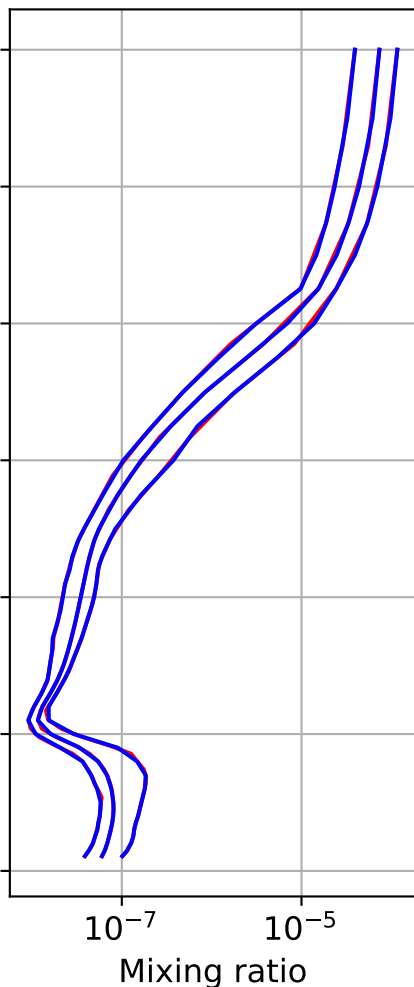

Time Series of vertical profiles (site altitude - 120 km)

Time Series of vertical profiles (site altitude - 40 km)

Monthly mean WACCM profile (interpolated to station grid) Reunion_Maido, -21.067N, 55.38E, 2.16kmasl

Min, Max, Mean of 732 profiles
Reunion_Maido, -21.067N, 55.38E, 2.16kmasl

Std. Deviation

Percent Deviation

Level covariance matrix

1e-10