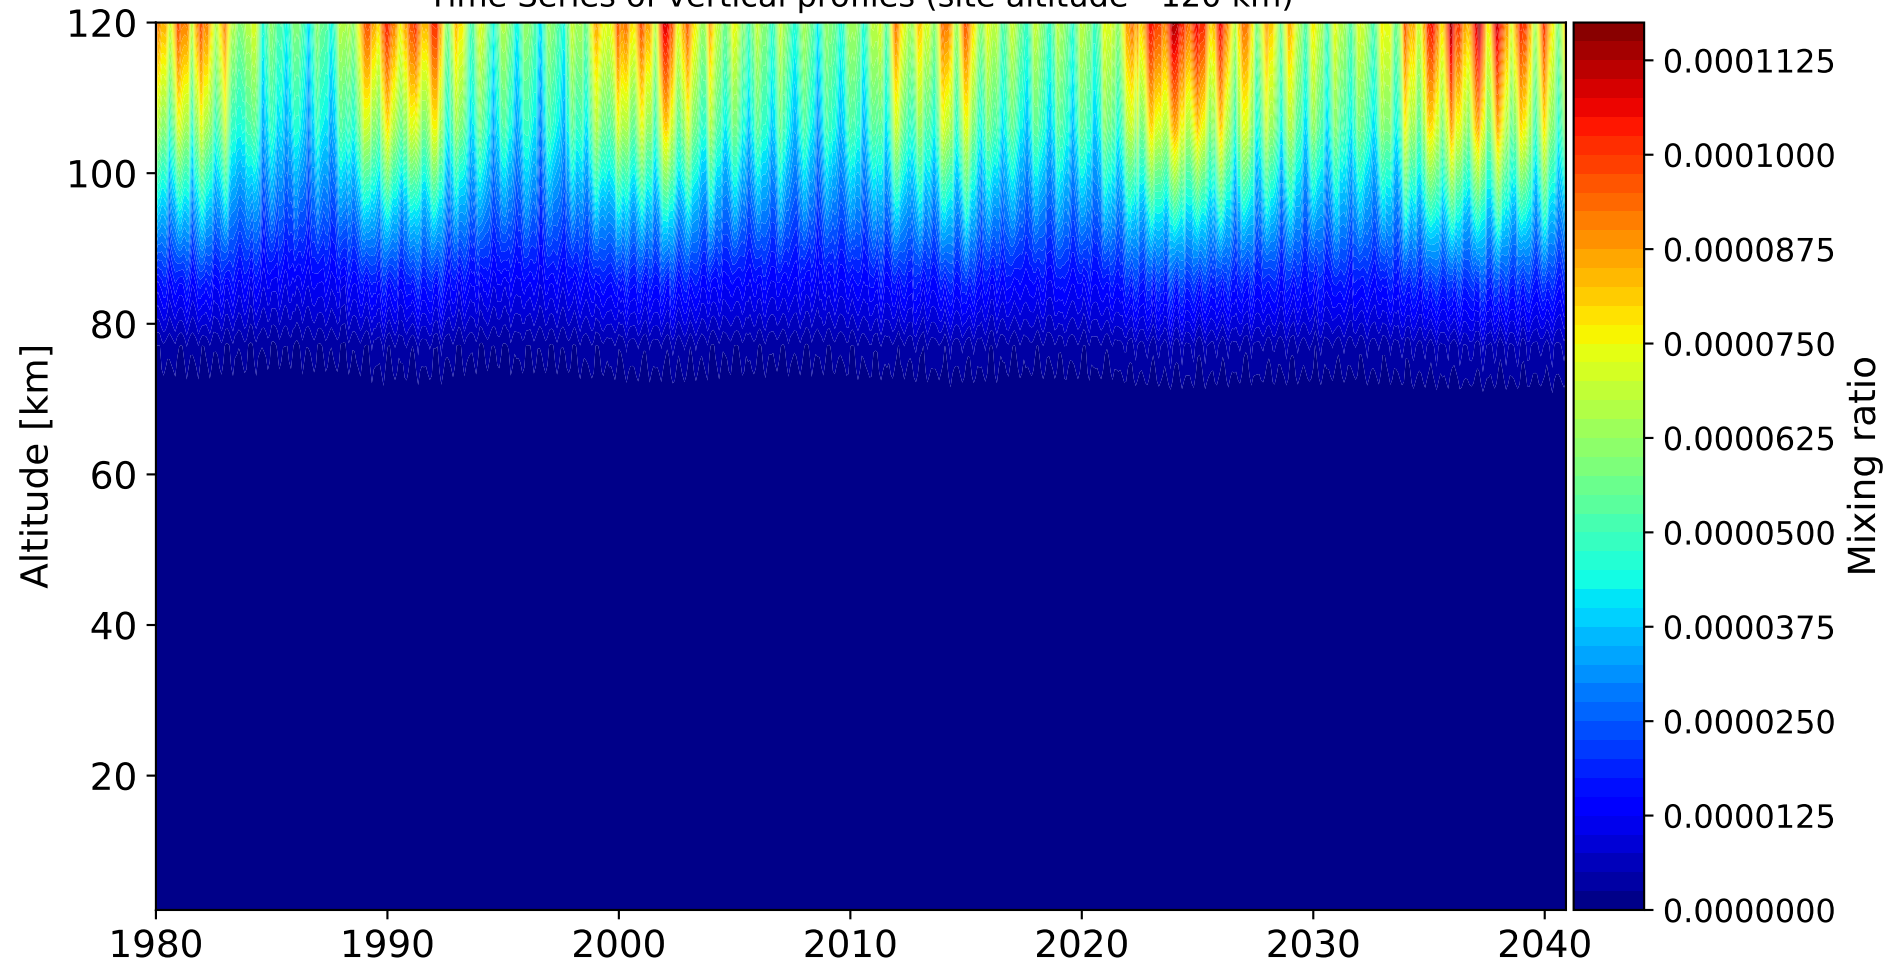

Time Series of vertical profiles (site altitude - 120 km)

Time Series of vertical profiles (site altitude - 40 km)

Monthly mean WACCM profile (interpolated to station grid) Reunion_Maido, -21.067N, 55.38E, 2.16kmasl

Min, Max, Mean of 732 profiles
Reunion_Maido, -21.067N, 55.38E, 2.16kmasl

Std. Deviation

Percent Deviation

Level covariance matrix

1e-10