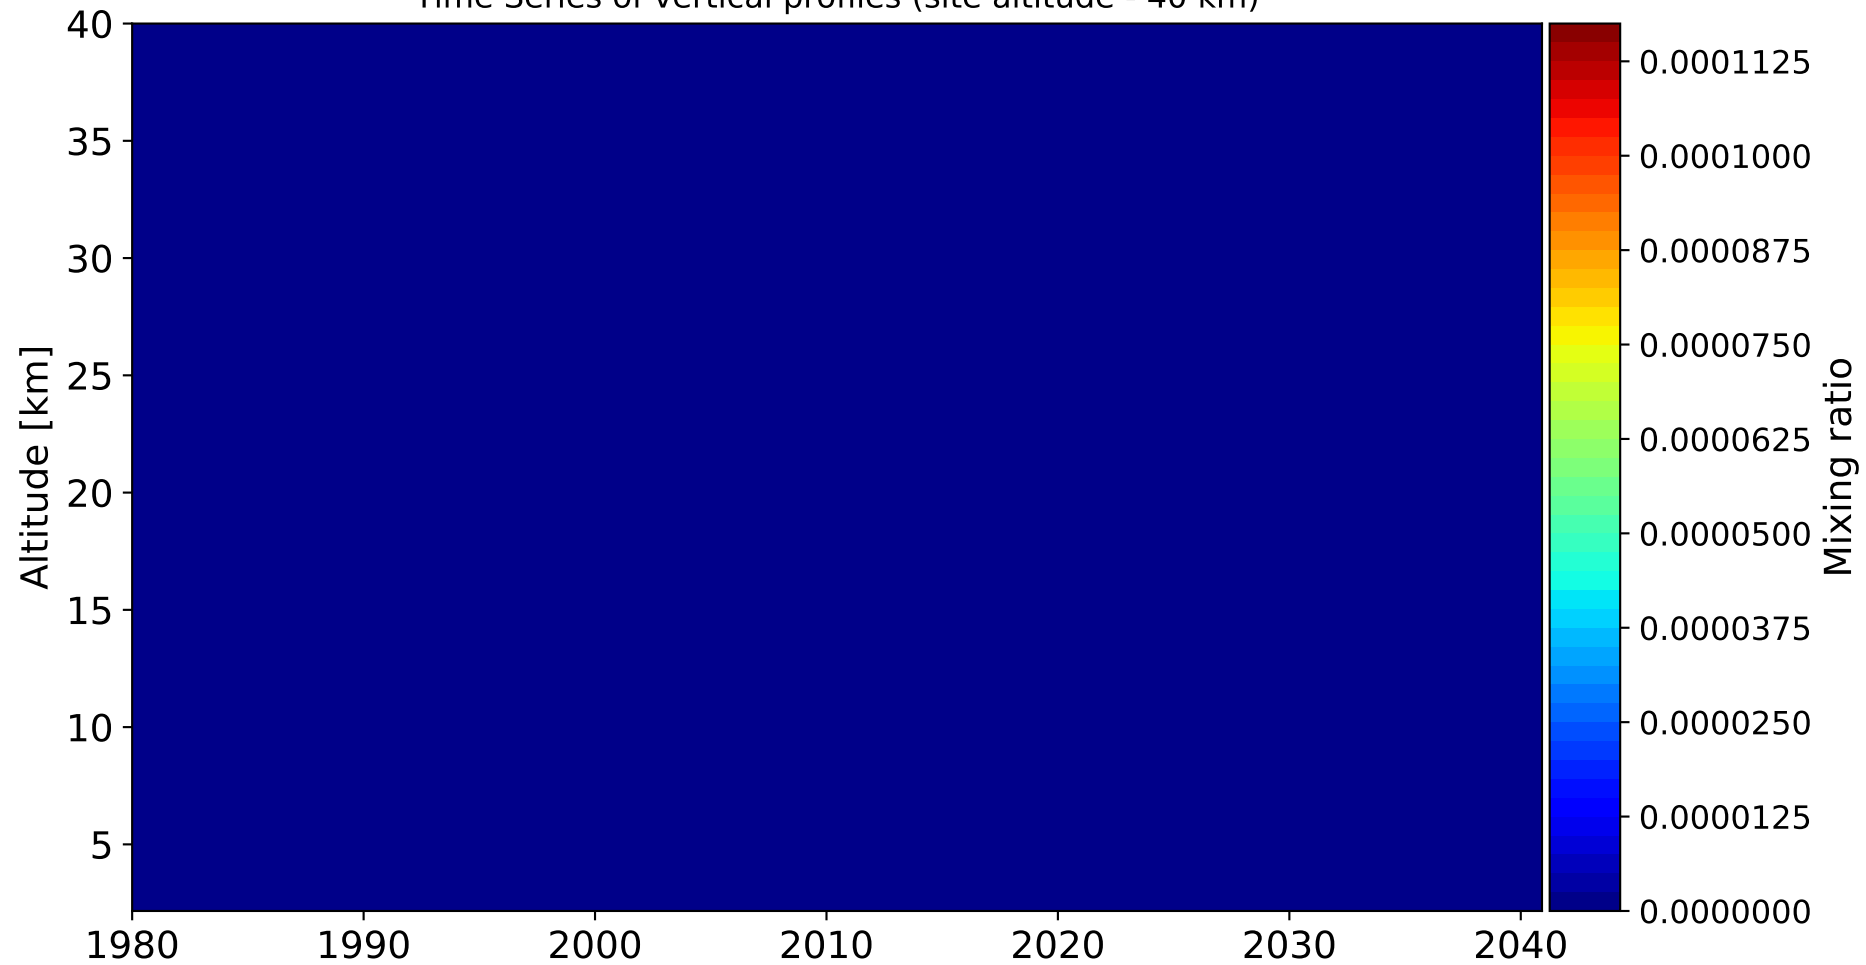

Time Series of vertical profiles (site altitude - 120 km)

Time Series of vertical profiles (site altitude - 40 km)

Monthly mean WACCM profile (interpolated to station grid) Reunion_Maido, -21.067N, 55.38E, 2.16kmasl

Min, Max, Mean of 732 profiles
Reunion_Maido, -21.067N, 55.38E, 2.16kmasl

Std. Deviation

Percent Deviation

Level covariance matrix

1e-10