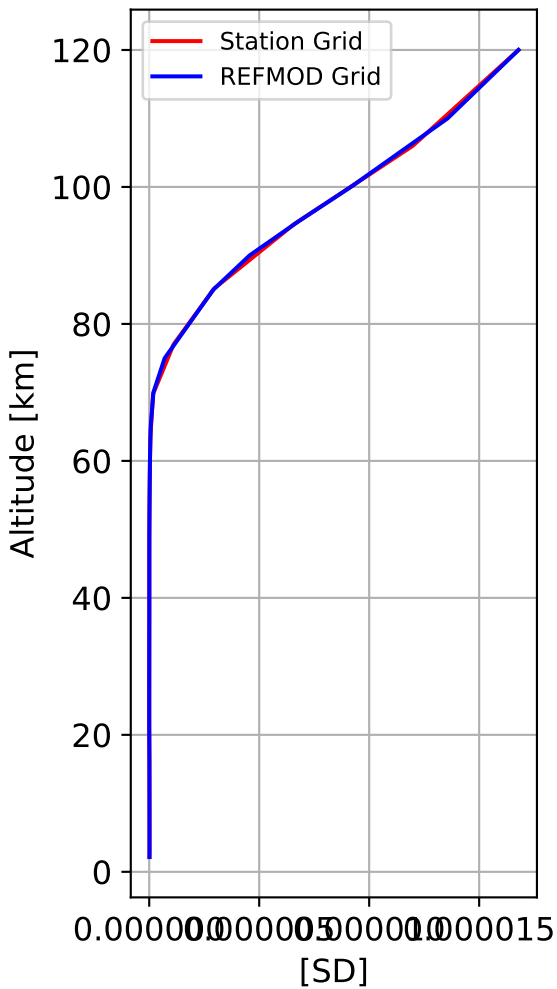

Time Series of vertical profiles (site altitude - 120 km)

Time Series of vertical profiles (site altitude - 40 km)

Monthly mean WACCM profile (interpolated to station grid) Reunion_Maido, -21.067N, 55.38E, 2.16kmasl

Min, Max, Mean of 732 profiles
Reunion_Maido, -21.067N, 55.38E, 2.16kmasl

Std. Deviation

Percent Deviation

Level covariance matrix

1e-10