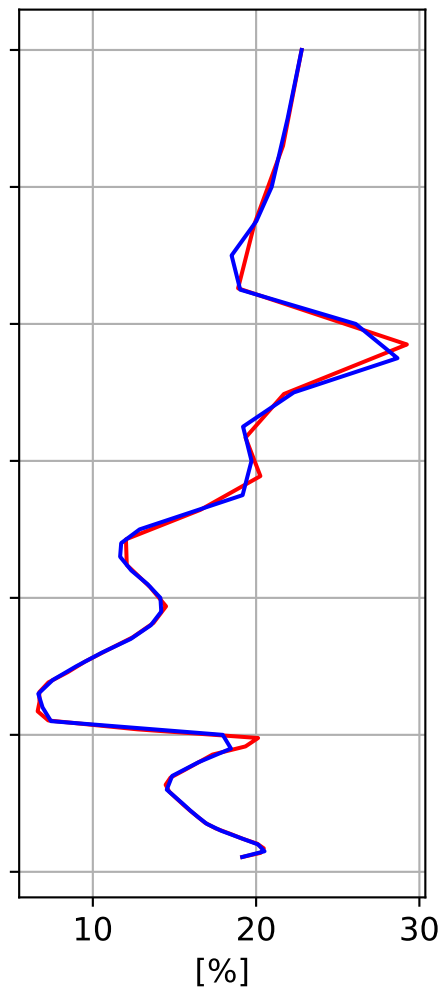

Time Series of vertical profiles (site altitude - 120 km)

Time Series of vertical profiles (site altitude - 40 km)

Monthly mean WACCM profile (interpolated to station grid) Reunion_Maido, -21.067N, 55.38E, 2.16kmasl

Min, Max, Mean of 732 profiles
Reunion_Maido, -21.067N, 55.38E, 2.16kmasl

Std. Deviation

Percent Deviation

Level covariance matrix

1e-10