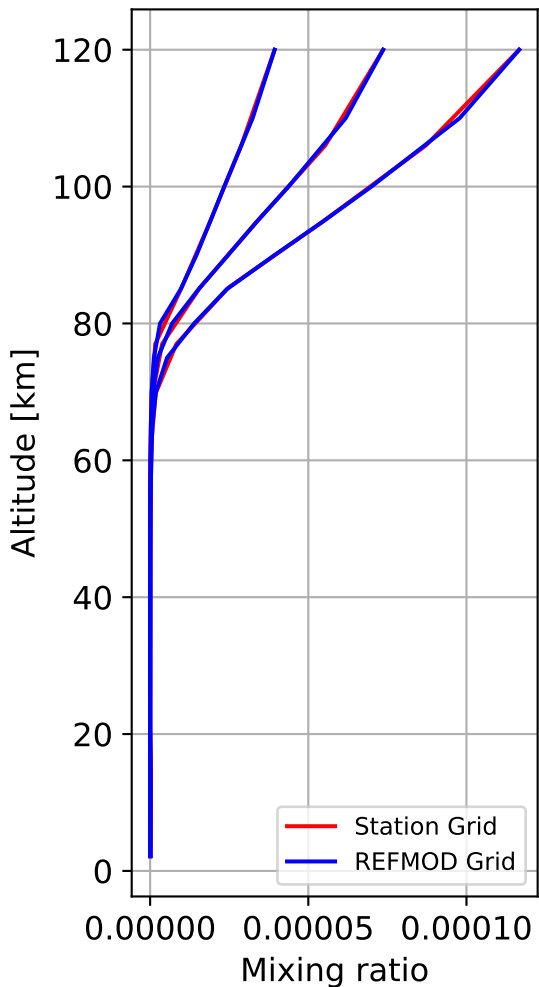

Time Series of vertical profiles (site altitude - 120 km)

Time Series of vertical profiles (site altitude - 40 km)

Monthly mean WACCM profile (interpolated to station grid) Reunion_Maido, -21.067N, 55.38E, 2.16kmasl

Min, Max, Mean of 732 profiles
Reunion_Maido, -21.067N, 55.38E, 2.16kmasl

Std. Deviation

Percent Deviation

Level covariance matrix

1e-10