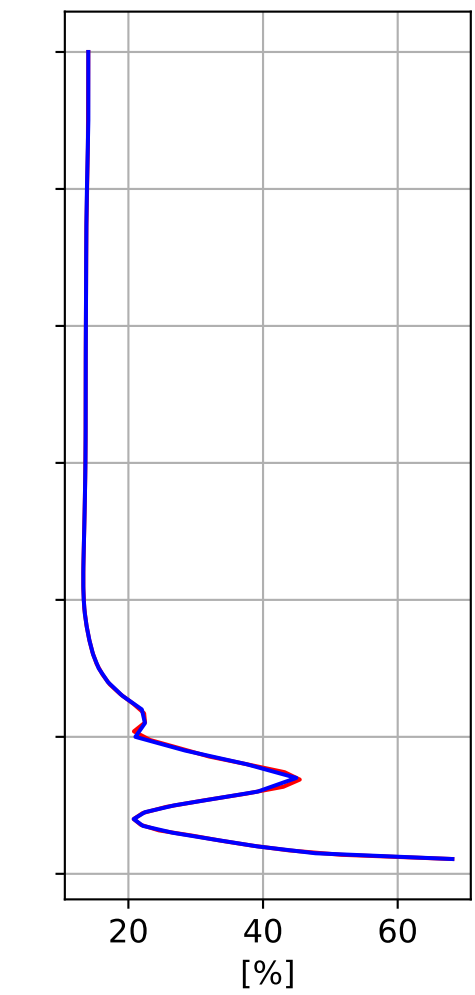

Time Series of vertical profiles (site altitude - 120 km)

Time Series of vertical profiles (site altitude - 40 km)

Monthly mean WACCM profile (interpolated to station grid)
Reunion_Maido, -21.067N, 55.38E, 2.16kmasl

Min, Max, Mean of 732 profiles
Reunion_Maido, -21.067N, 55.38E, 2.16kmasl

Std. Deviation

Percent Deviation

Level covariance matrix

1e-19