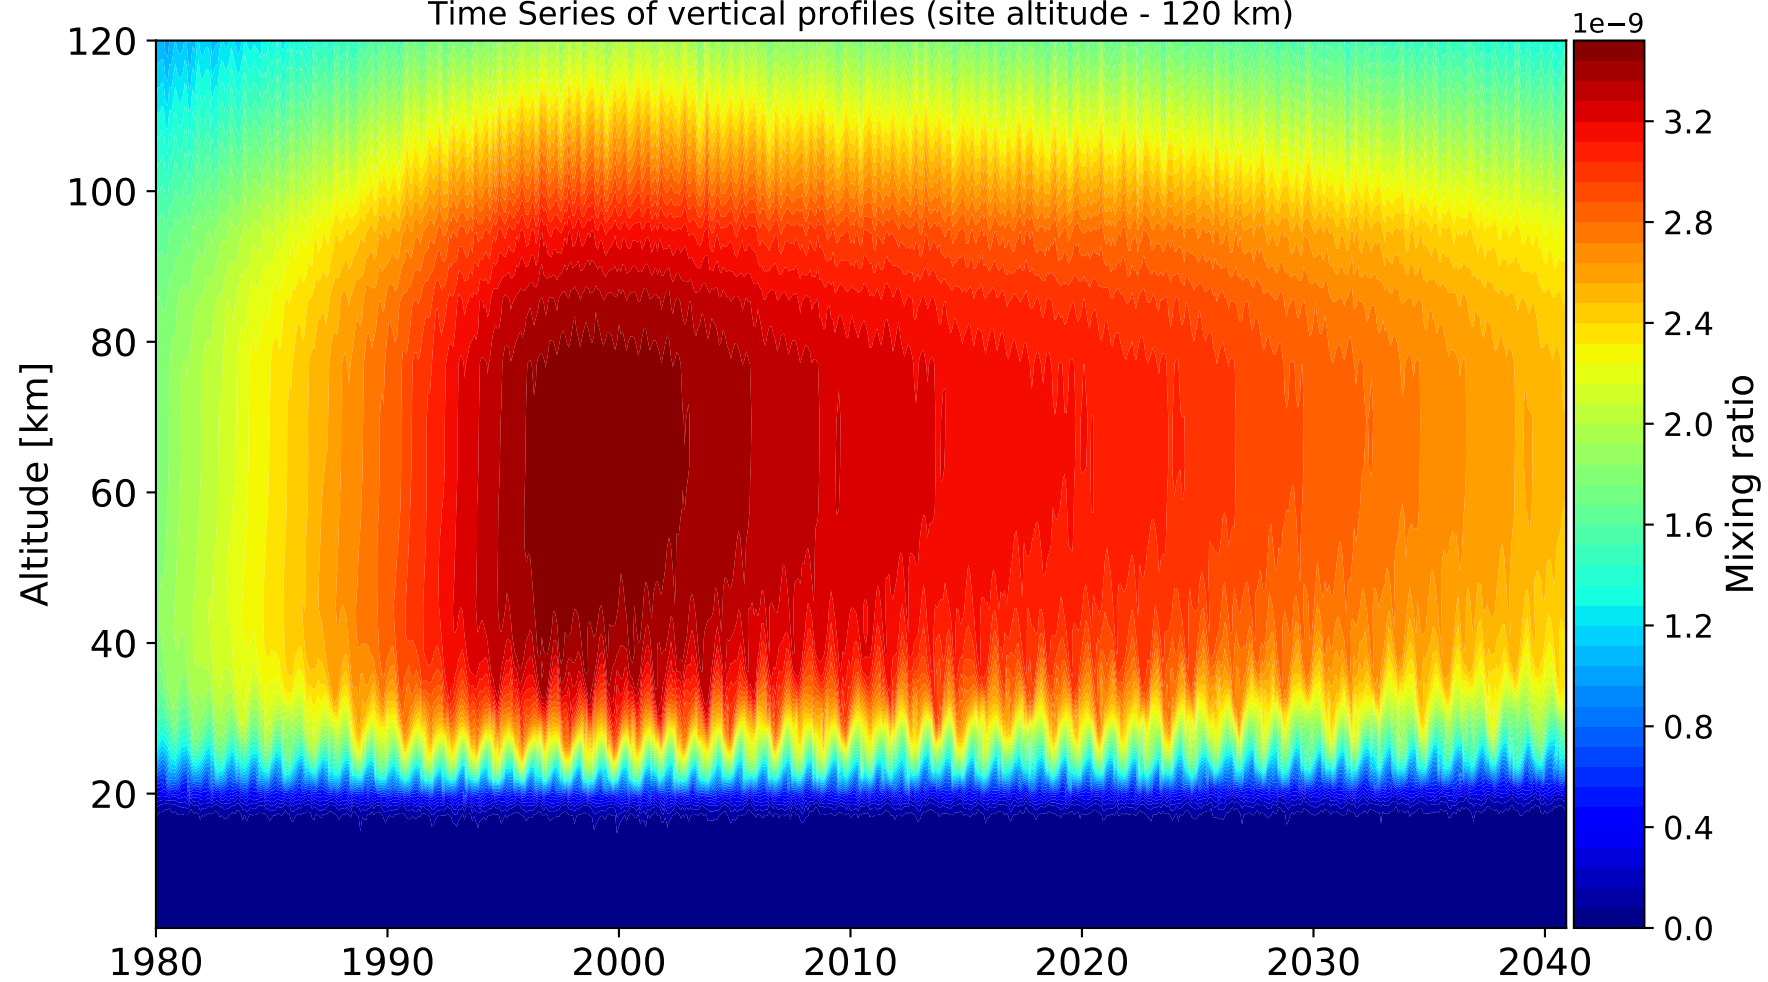

Time Series of vertical profiles (site altitude - 120 km)

Time Series of vertical profiles (site altitude - 40 km)

Monthly mean WACCM profile (interpolated to station grid)
Reunion_Maido, -21.067N, 55.38E, 2.16kmasl

Min, Max, Mean of 732 profiles
Reunion_Maido, -21.067N, 55.38E, 2.16kmasl

Std. Deviation

Percent Deviation

Level covariance matrix

1e-19