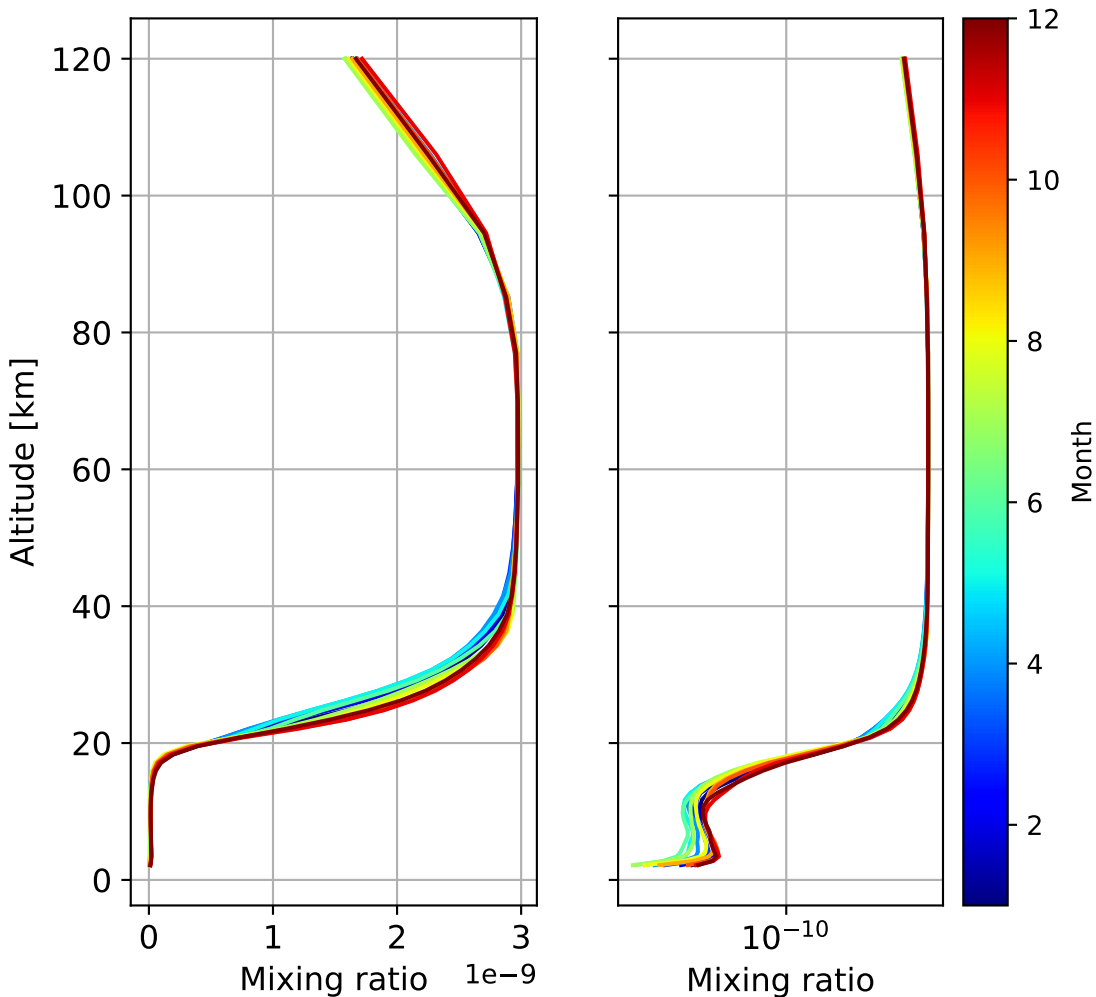

Time Series of vertical profiles (site altitude - 120 km)

Time Series of vertical profiles (site altitude - 40 km)

Monthly mean WACCM profile (interpolated to station grid)
Reunion_Maido, -21.067N, 55.38E, 2.16kmasl

Min, Max, Mean of 732 profiles
Reunion_Maido, -21.067N, 55.38E, 2.16kmasl

Std. Deviation

Percent Deviation

Level covariance matrix

1e-19