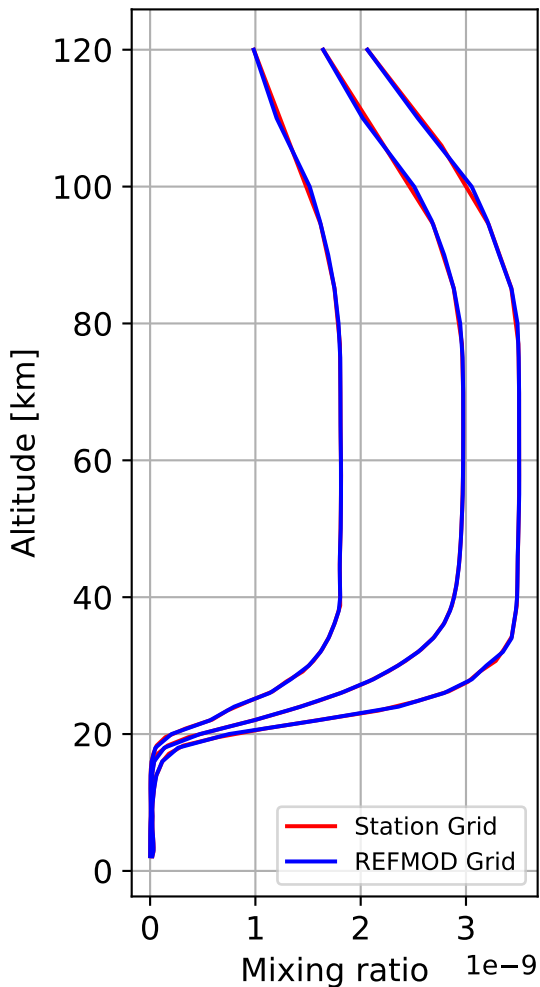

Time Series of vertical profiles (site altitude - 120 km)

Time Series of vertical profiles (site altitude - 40 km)

Monthly mean WACCM profile (interpolated to station grid)
Reunion_Maido, -21.067N, 55.38E, 2.16kmasl

Min, Max, Mean of 732 profiles
Reunion_Maido, -21.067N, 55.38E, 2.16kmasl

Std. Deviation

Percent Deviation

Level covariance matrix

1e-19