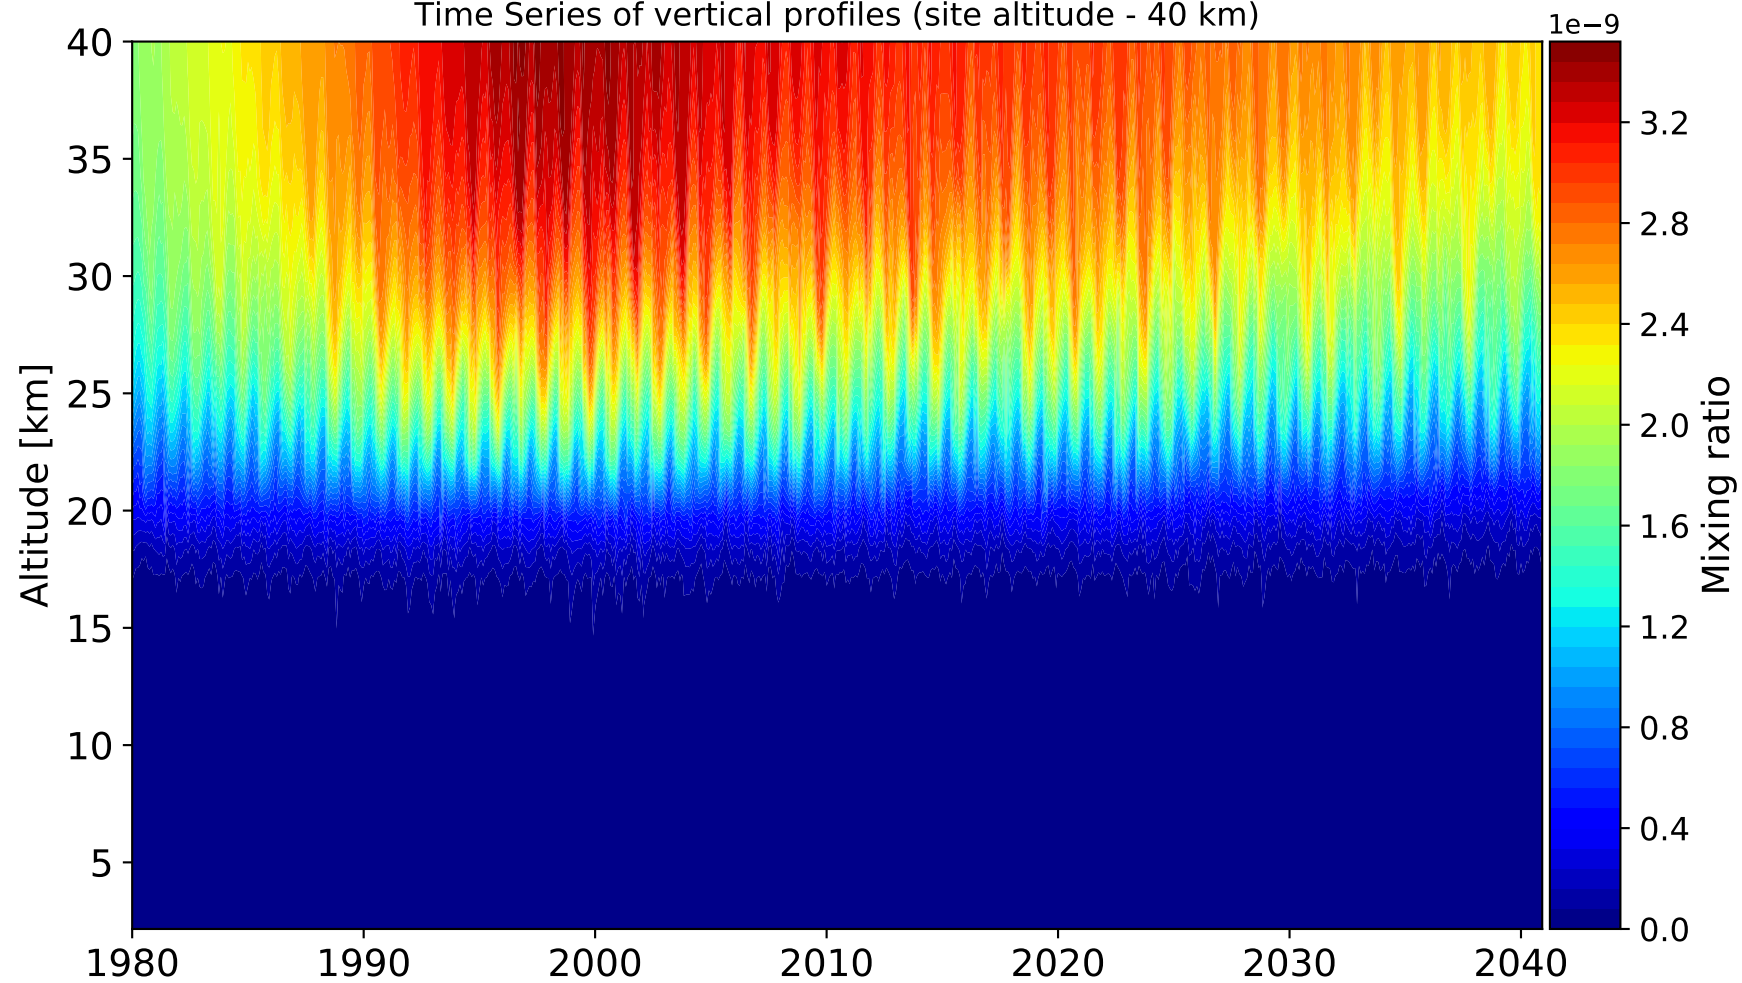

Time Series of vertical profiles (site altitude - 120 km)

Time Series of vertical profiles (site altitude - 40 km)

Monthly mean WACCM profile (interpolated to station grid)
Reunion_Maido, -21.067N, 55.38E, 2.16kmasl

Min, Max, Mean of 732 profiles
Reunion_Maido, -21.067N, 55.38E, 2.16kmasl

Std. Deviation

Percent Deviation

Level covariance matrix

1e-19