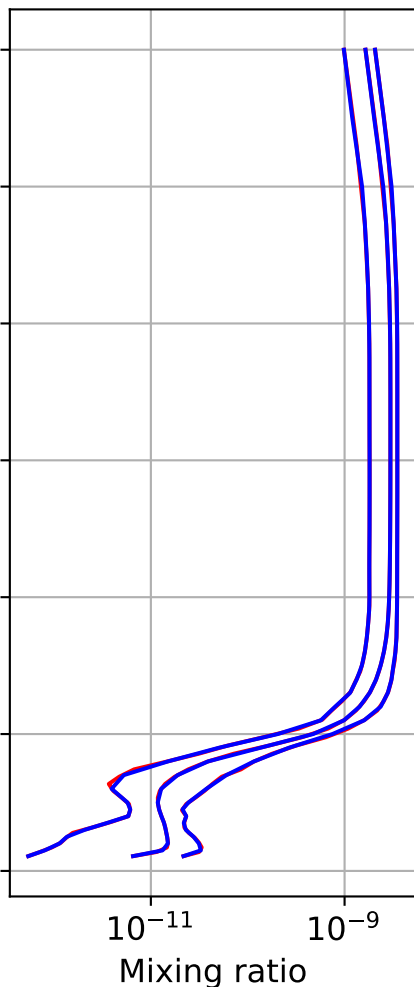

Time Series of vertical profiles (site altitude - 120 km)

Time Series of vertical profiles (site altitude - 40 km)

Monthly mean WACCM profile (interpolated to station grid)
Reunion_Maido, -21.067N, 55.38E, 2.16kmasl

Min, Max, Mean of 732 profiles
Reunion_Maido, -21.067N, 55.38E, 2.16kmasl

Std. Deviation

Percent Deviation

Level covariance matrix

1e-19