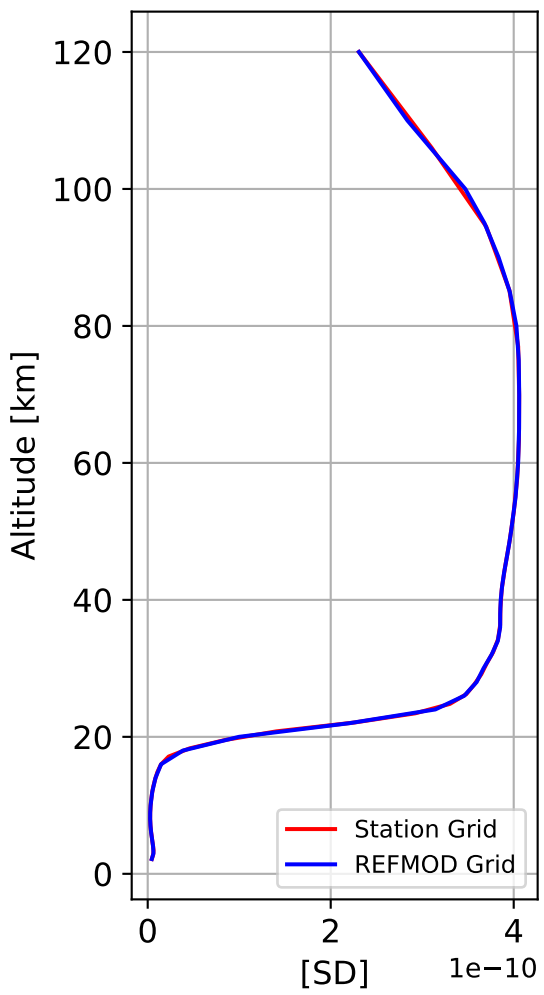

Time Series of vertical profiles (site altitude - 120 km)

Time Series of vertical profiles (site altitude - 40 km)

Monthly mean WACCM profile (interpolated to station grid)
Reunion_Maido, -21.067N, 55.38E, 2.16kmasl

Min, Max, Mean of 732 profiles
Reunion_Maido, -21.067N, 55.38E, 2.16kmasl

Std. Deviation

Percent Deviation

Level covariance matrix

1e-19