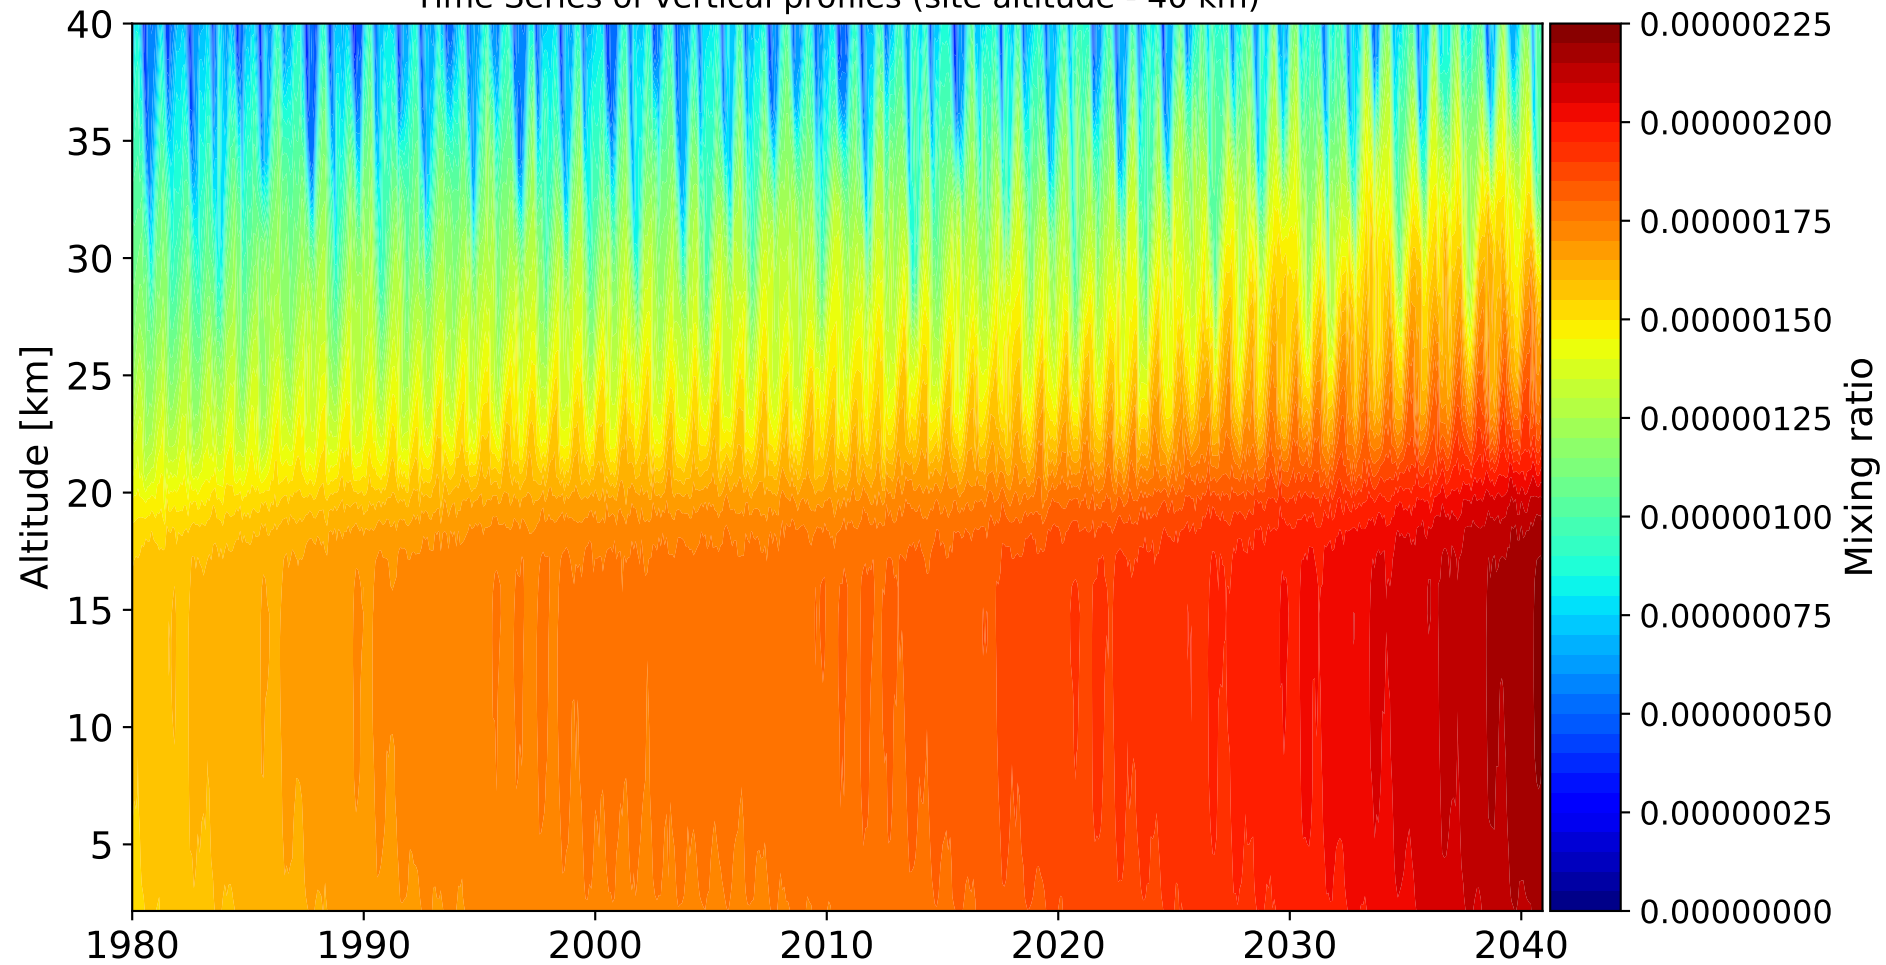

Time Series of vertical profiles (site altitude - 120 km)

Time Series of vertical profiles (site altitude - 40 km)

Monthly mean WACCM profile (interpolated to station grid) Reunion_Maido, -21.067N, 55.38E, 2.16kmasl

Min, Max, Mean of 732 profiles
Reunion_Maido, -21.067N, 55.38E, 2.16kmasl

Std. Deviation

Percent Deviation

Level covariance matrix

1e-14