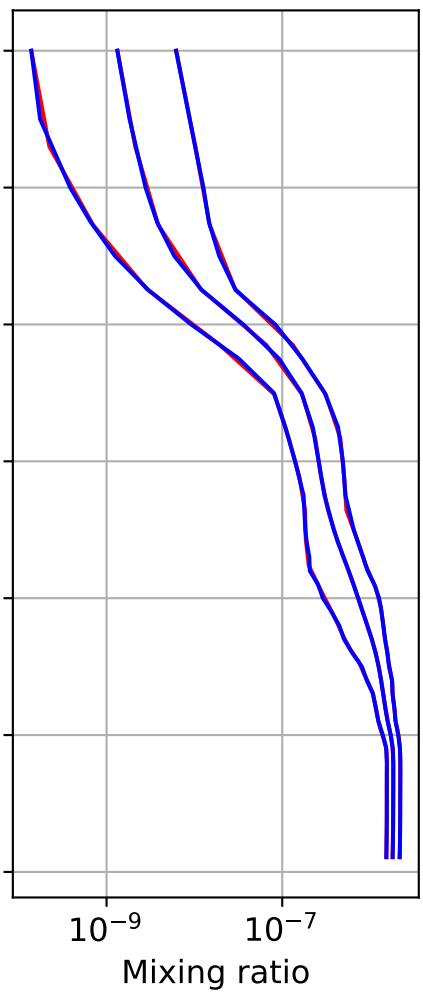

Time Series of vertical profiles (site altitude - 120 km)

Time Series of vertical profiles (site altitude - 40 km)

Monthly mean WACCM profile (interpolated to station grid) Reunion_Maido, -21.067N, 55.38E, 2.16kmasl

Min, Max, Mean of 732 profiles
Reunion_Maido, -21.067N, 55.38E, 2.16kmasl

Std. Deviation

Percent Deviation

Level covariance matrix

1e-14