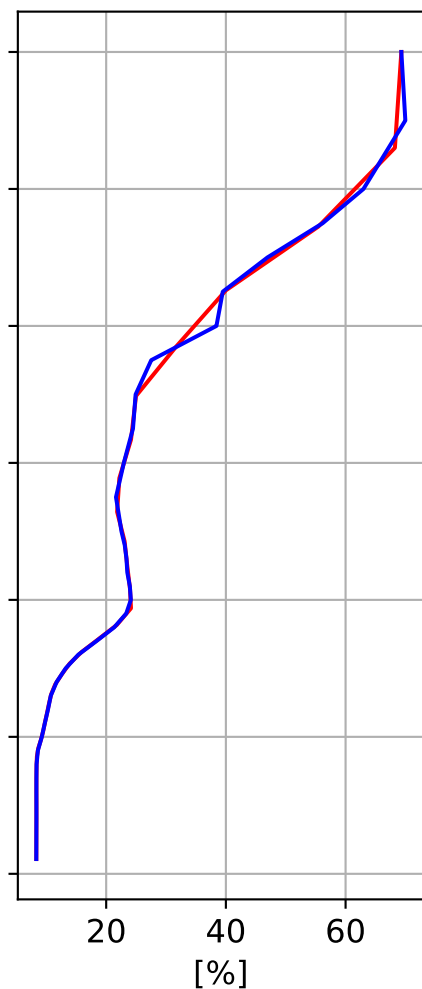

Time Series of vertical profiles (site altitude - 120 km)

Time Series of vertical profiles (site altitude - 40 km)

Monthly mean WACCM profile (interpolated to station grid) Reunion_Maido, -21.067N, 55.38E, 2.16kmasl

Min, Max, Mean of 732 profiles
Reunion_Maido, -21.067N, 55.38E, 2.16kmasl

Std. Deviation

Percent Deviation

Level covariance matrix

1e-14