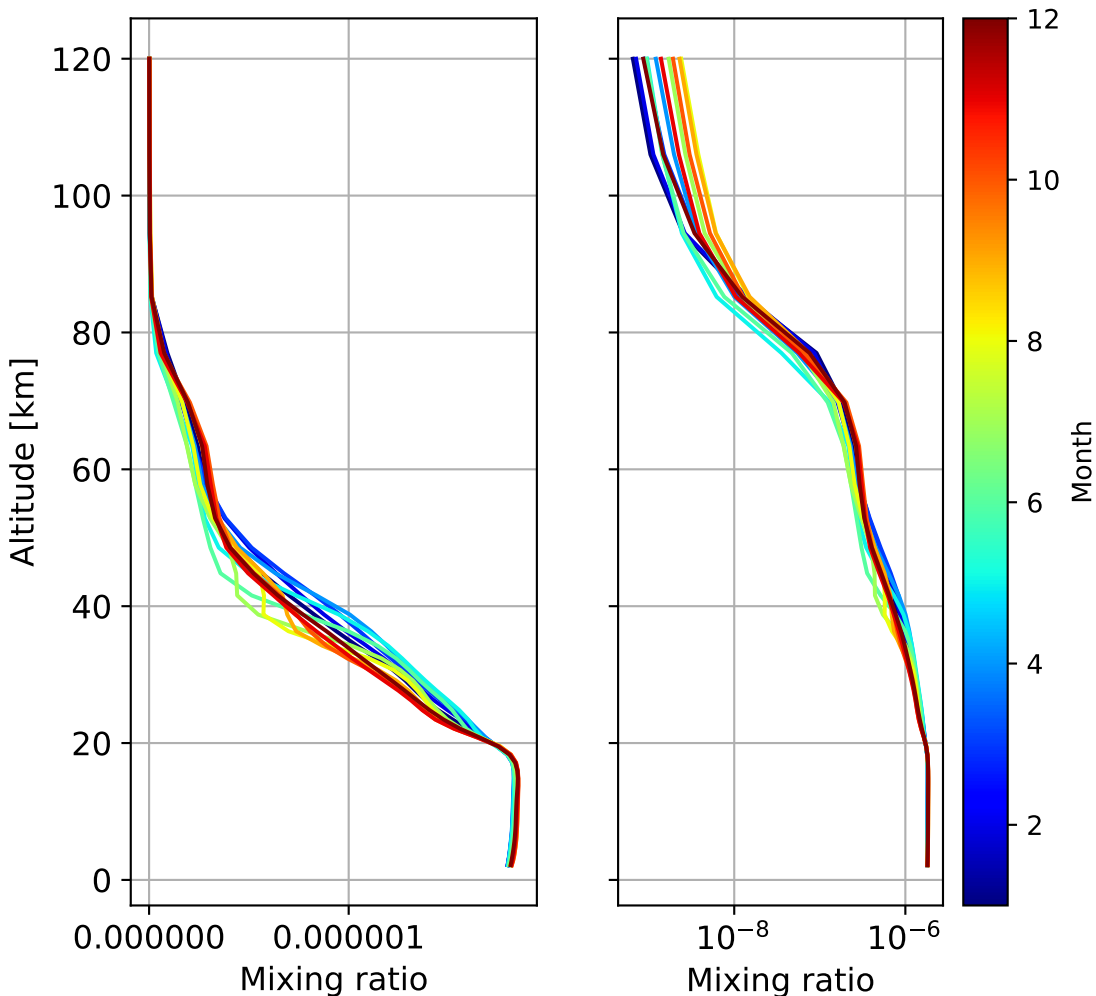

Time Series of vertical profiles (site altitude - 120 km)

Time Series of vertical profiles (site altitude - 40 km)

Monthly mean WACCM profile (interpolated to station grid) Reunion_Maido, -21.067N, 55.38E, 2.16kmasl

Min, Max, Mean of 732 profiles
Reunion_Maido, -21.067N, 55.38E, 2.16kmasl

Std. Deviation

Percent Deviation

Level covariance matrix

1e-14