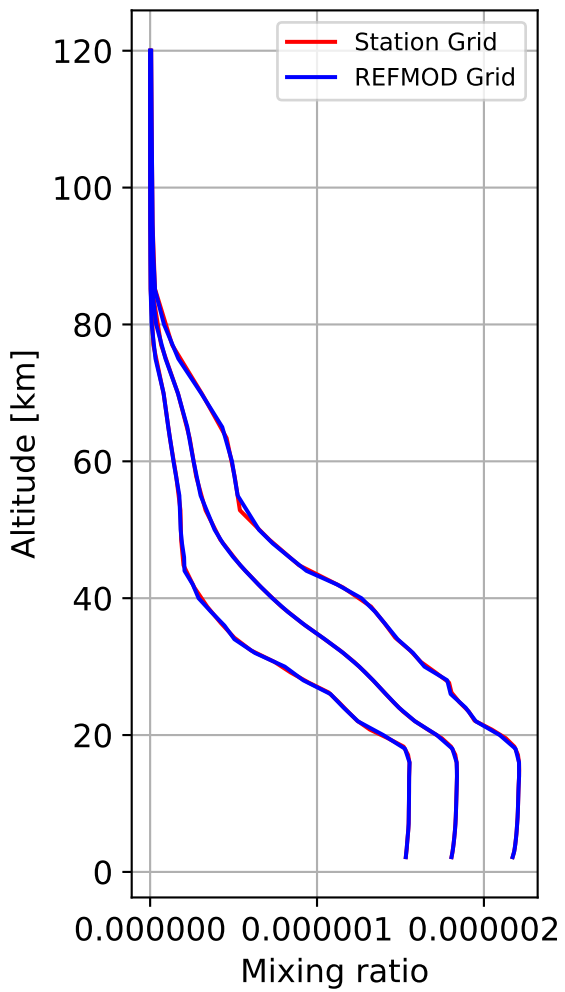

Time Series of vertical profiles (site altitude - 120 km)

Time Series of vertical profiles (site altitude - 40 km)

Monthly mean WACCM profile (interpolated to station grid) Reunion_Maido, -21.067N, 55.38E, 2.16kmasl

Min, Max, Mean of 732 profiles
Reunion_Maido, -21.067N, 55.38E, 2.16kmasl

Std. Deviation

Percent Deviation

Level covariance matrix

1e-14