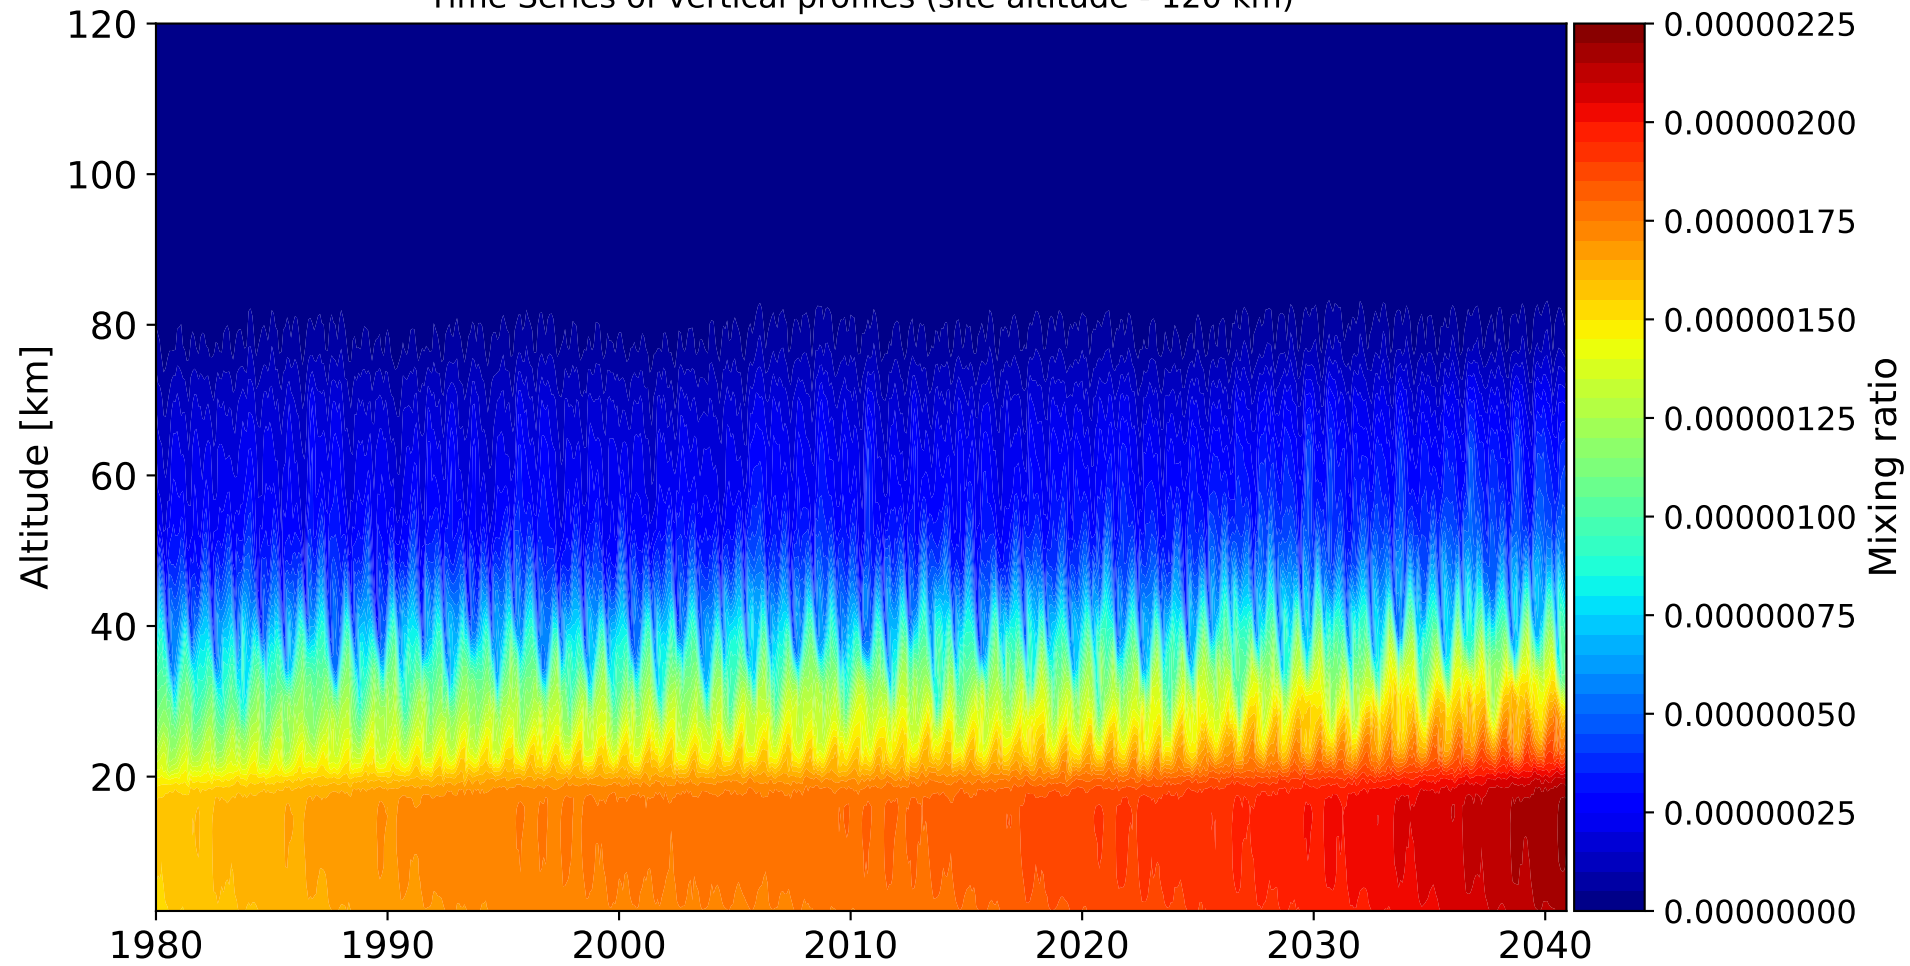

Time Series of vertical profiles (site altitude - 120 km)

Time Series of vertical profiles (site altitude - 40 km)

Monthly mean WACCM profile (interpolated to station grid) Reunion_Maido, -21.067N, 55.38E, 2.16kmasl

Min, Max, Mean of 732 profiles
Reunion_Maido, -21.067N, 55.38E, 2.16kmasl

Std. Deviation

Percent Deviation

Level covariance matrix

1e-14