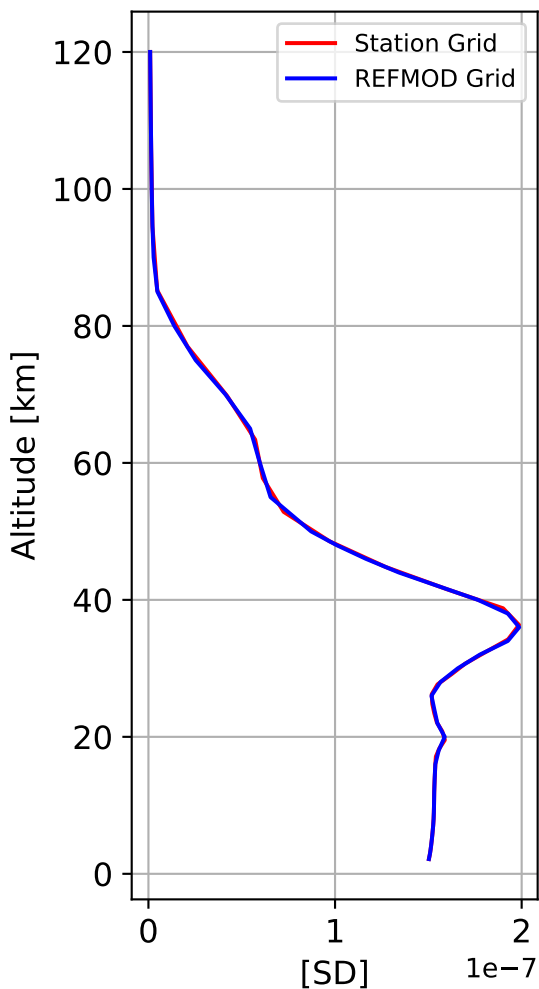

Time Series of vertical profiles (site altitude - 120 km)

Time Series of vertical profiles (site altitude - 40 km)

Monthly mean WACCM profile (interpolated to station grid) Reunion_Maido, -21.067N, 55.38E, 2.16kmasl

Min, Max, Mean of 732 profiles
Reunion_Maido, -21.067N, 55.38E, 2.16kmasl

Std. Deviation

Percent Deviation

Level covariance matrix

1e-14