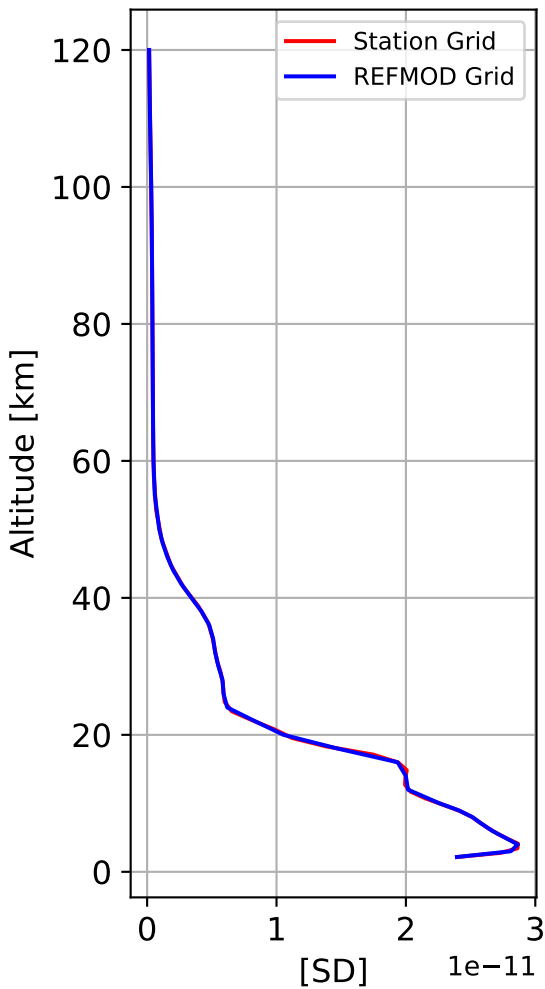

Time Series of vertical profiles (site altitude - 120 km)

Time Series of vertical profiles (site altitude - 40 km)

Monthly mean WACCM profile (interpolated to station grid) Reunion_Maido, -21.067N, 55.38E, 2.16kmasl

Min, Max, Mean of 732 profiles
Reunion_Maido, -21.067N, 55.38E, 2.16kmasl

Std. Deviation

Percent Deviation

Level covariance matrix

1e-22