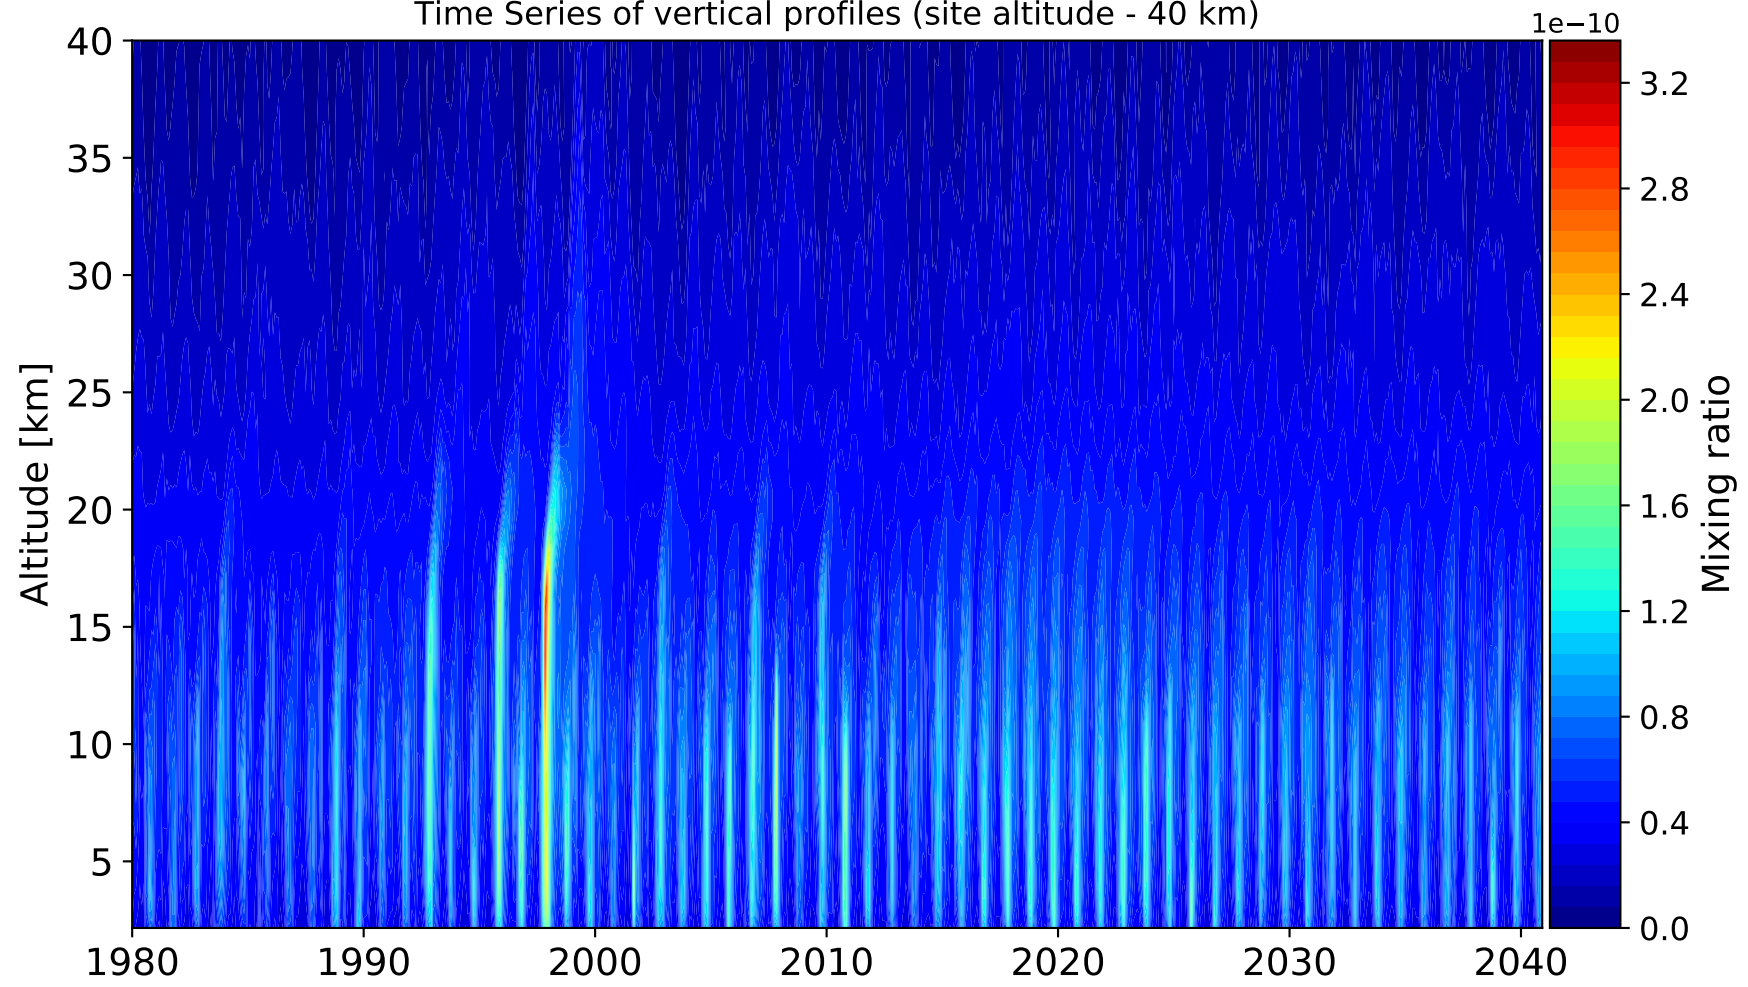

Time Series of vertical profiles (site altitude - 120 km)

Time Series of vertical profiles (site altitude - 40 km)

Monthly mean WACCM profile (interpolated to station grid) Reunion_Maido, -21.067N, 55.38E, 2.16kmasl

Min, Max, Mean of 732 profiles
Reunion_Maido, -21.067N, 55.38E, 2.16kmasl

Std. Deviation

Percent Deviation

Level covariance matrix

1e-22