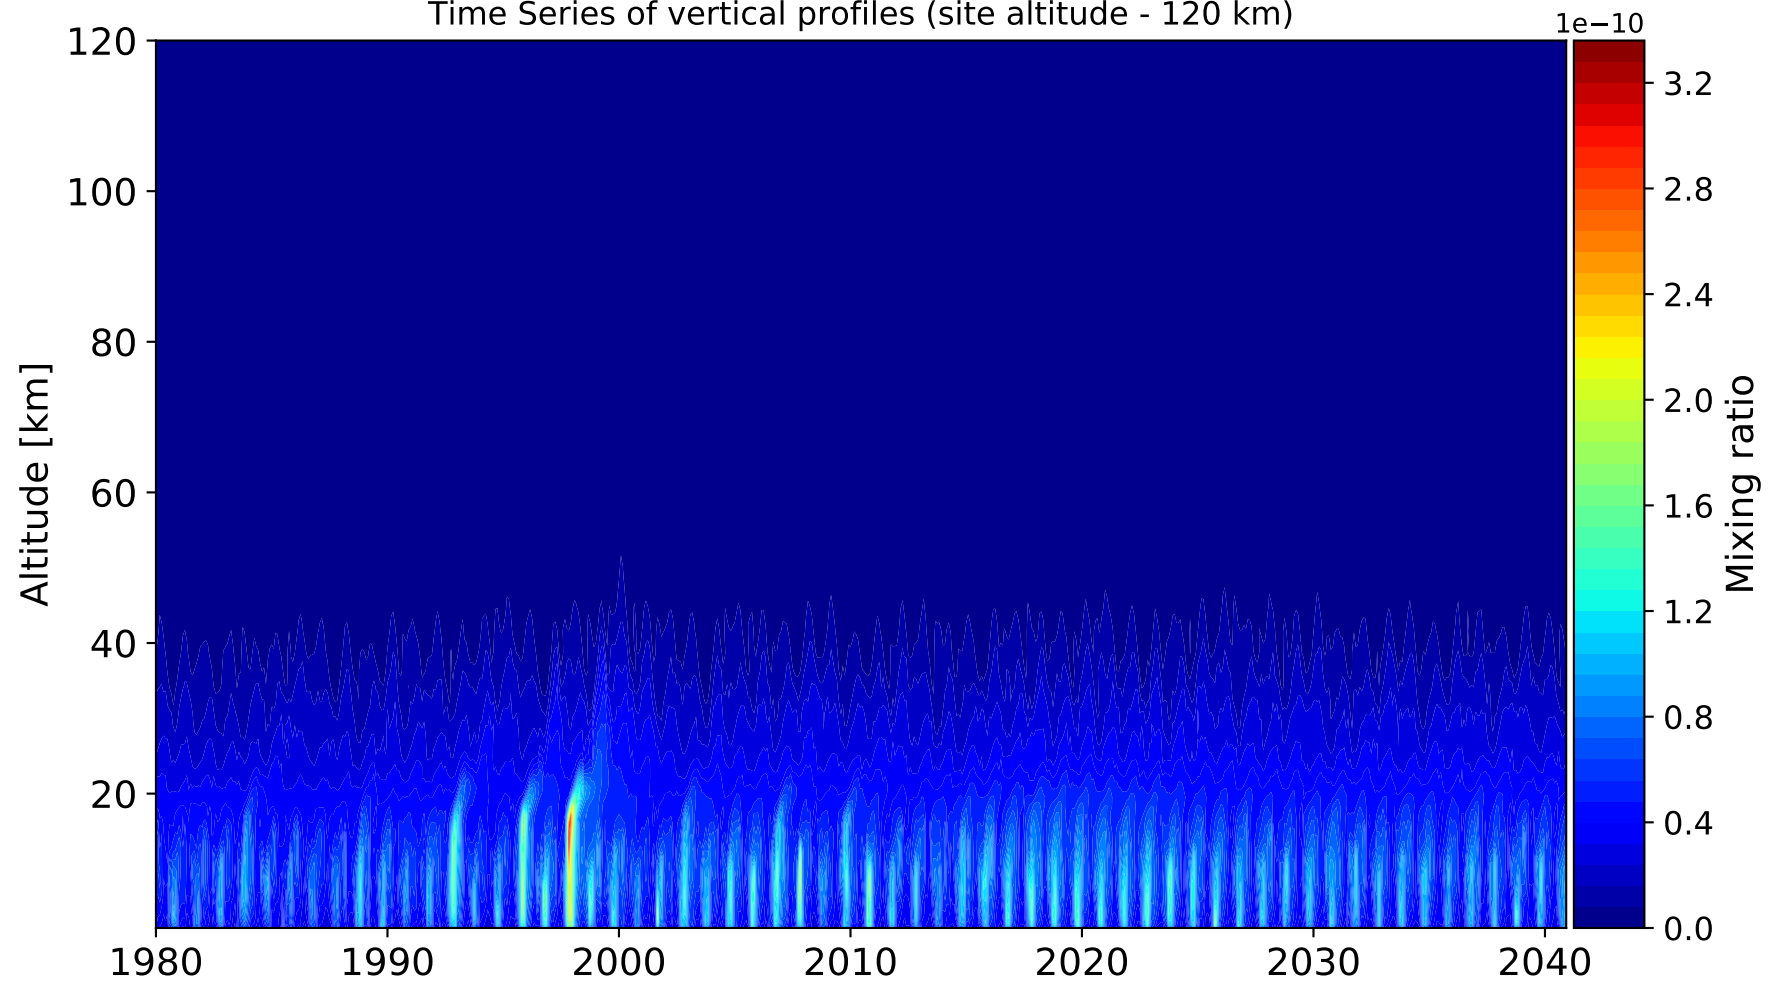

Time Series of vertical profiles (site altitude - 120 km)

Time Series of vertical profiles (site altitude - 40 km)

Monthly mean WACCM profile (interpolated to station grid) Reunion_Maido, -21.067N, 55.38E, 2.16kmasl

Min, Max, Mean of 732 profiles
Reunion_Maido, -21.067N, 55.38E, 2.16kmasl

Std. Deviation

Percent Deviation

Level covariance matrix

1e-22