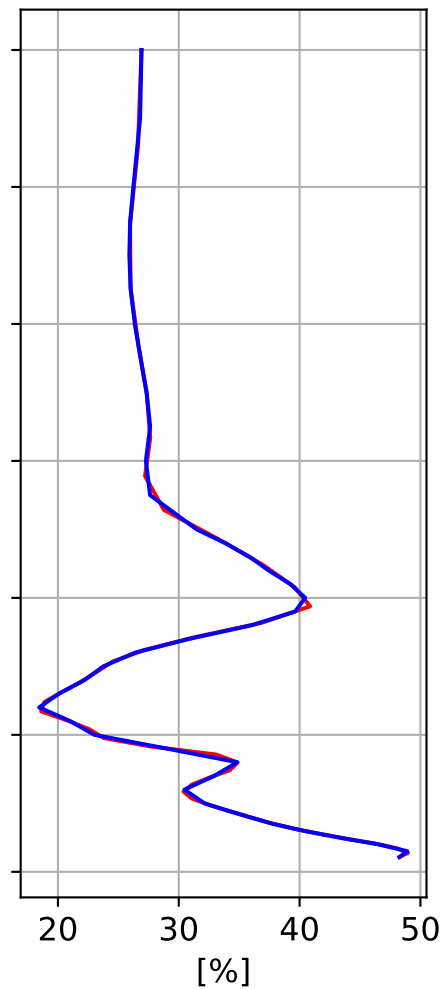

Time Series of vertical profiles (site altitude - 120 km)

Time Series of vertical profiles (site altitude - 40 km)

Monthly mean WACCM profile (interpolated to station grid) Reunion_Maido, -21.067N, 55.38E, 2.16kmasl

Min, Max, Mean of 732 profiles
Reunion_Maido, -21.067N, 55.38E, 2.16kmasl

Std. Deviation

Percent Deviation

Level covariance matrix

1e-22