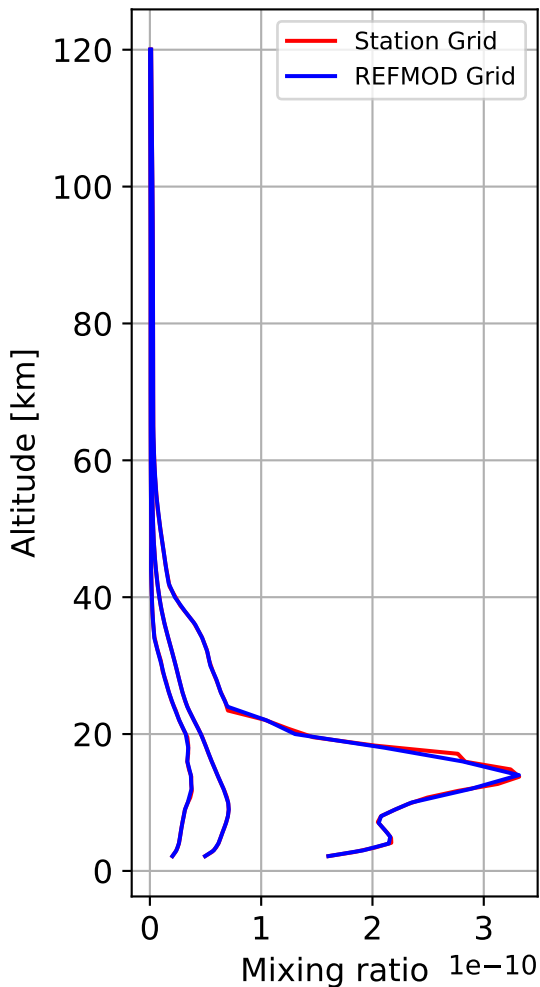

Time Series of vertical profiles (site altitude - 120 km)

Time Series of vertical profiles (site altitude - 40 km)

Monthly mean WACCM profile (interpolated to station grid) Reunion_Maido, -21.067N, 55.38E, 2.16kmasl

Min, Max, Mean of 732 profiles
Reunion_Maido, -21.067N, 55.38E, 2.16kmasl

Std. Deviation

Percent Deviation

Level covariance matrix

1e-22