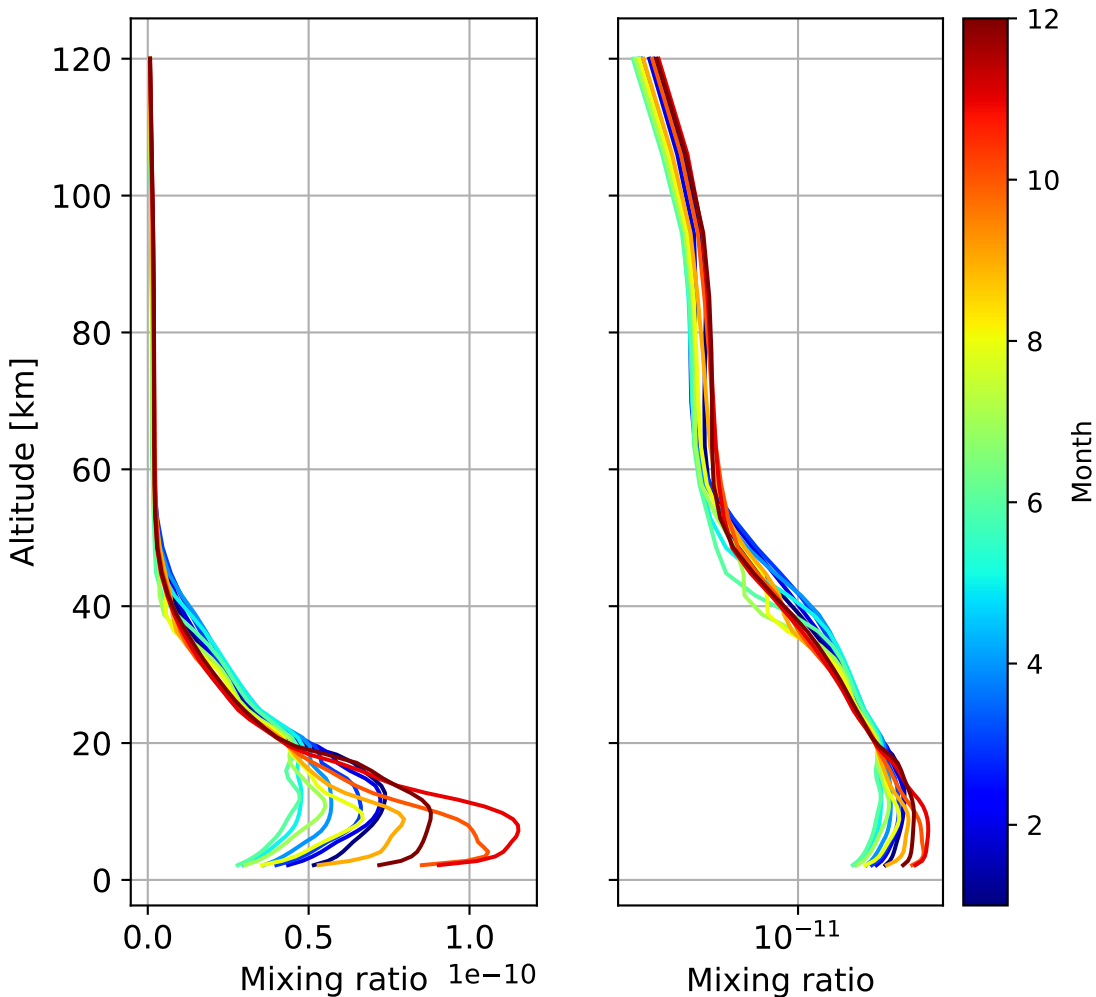

Time Series of vertical profiles (site altitude - 120 km)

Time Series of vertical profiles (site altitude - 40 km)

Monthly mean WACCM profile (interpolated to station grid) Reunion_Maido, -21.067N, 55.38E, 2.16kmasl

Min, Max, Mean of 732 profiles
Reunion_Maido, -21.067N, 55.38E, 2.16kmasl

Std. Deviation

Percent Deviation

Level covariance matrix

1e-22