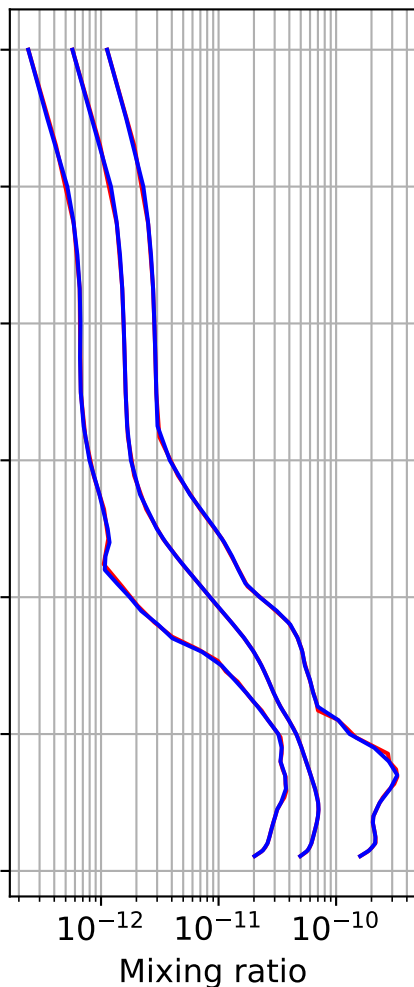

Time Series of vertical profiles (site altitude - 120 km)

Time Series of vertical profiles (site altitude - 40 km)

Monthly mean WACCM profile (interpolated to station grid) Reunion_Maido, -21.067N, 55.38E, 2.16kmasl

Min, Max, Mean of 732 profiles
Reunion_Maido, -21.067N, 55.38E, 2.16kmasl

Std. Deviation

Percent Deviation

Level covariance matrix

1e-22