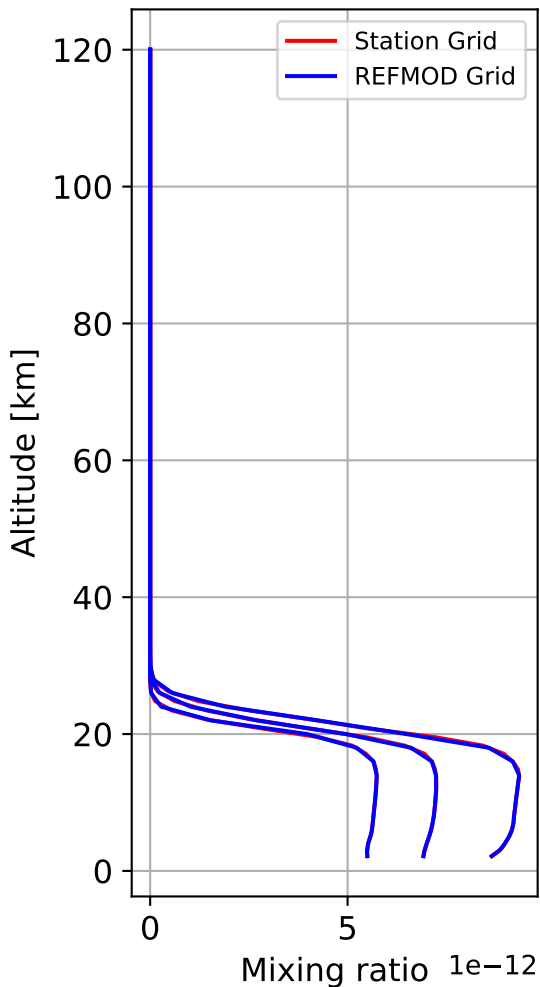

Time Series of vertical profiles (site altitude - 120 km)

Time Series of vertical profiles (site altitude - 40 km)

# Monthly mean WACCM profile (interpolated to station grid) Reunion\_Maido, -21.067N, 55.38E, 2.16kmasl

Min, Max, Mean of 732 profiles  
Reunion\_Maido, -21.067N, 55.38E, 2.16kmasl

Std. Deviation

Percent Deviation