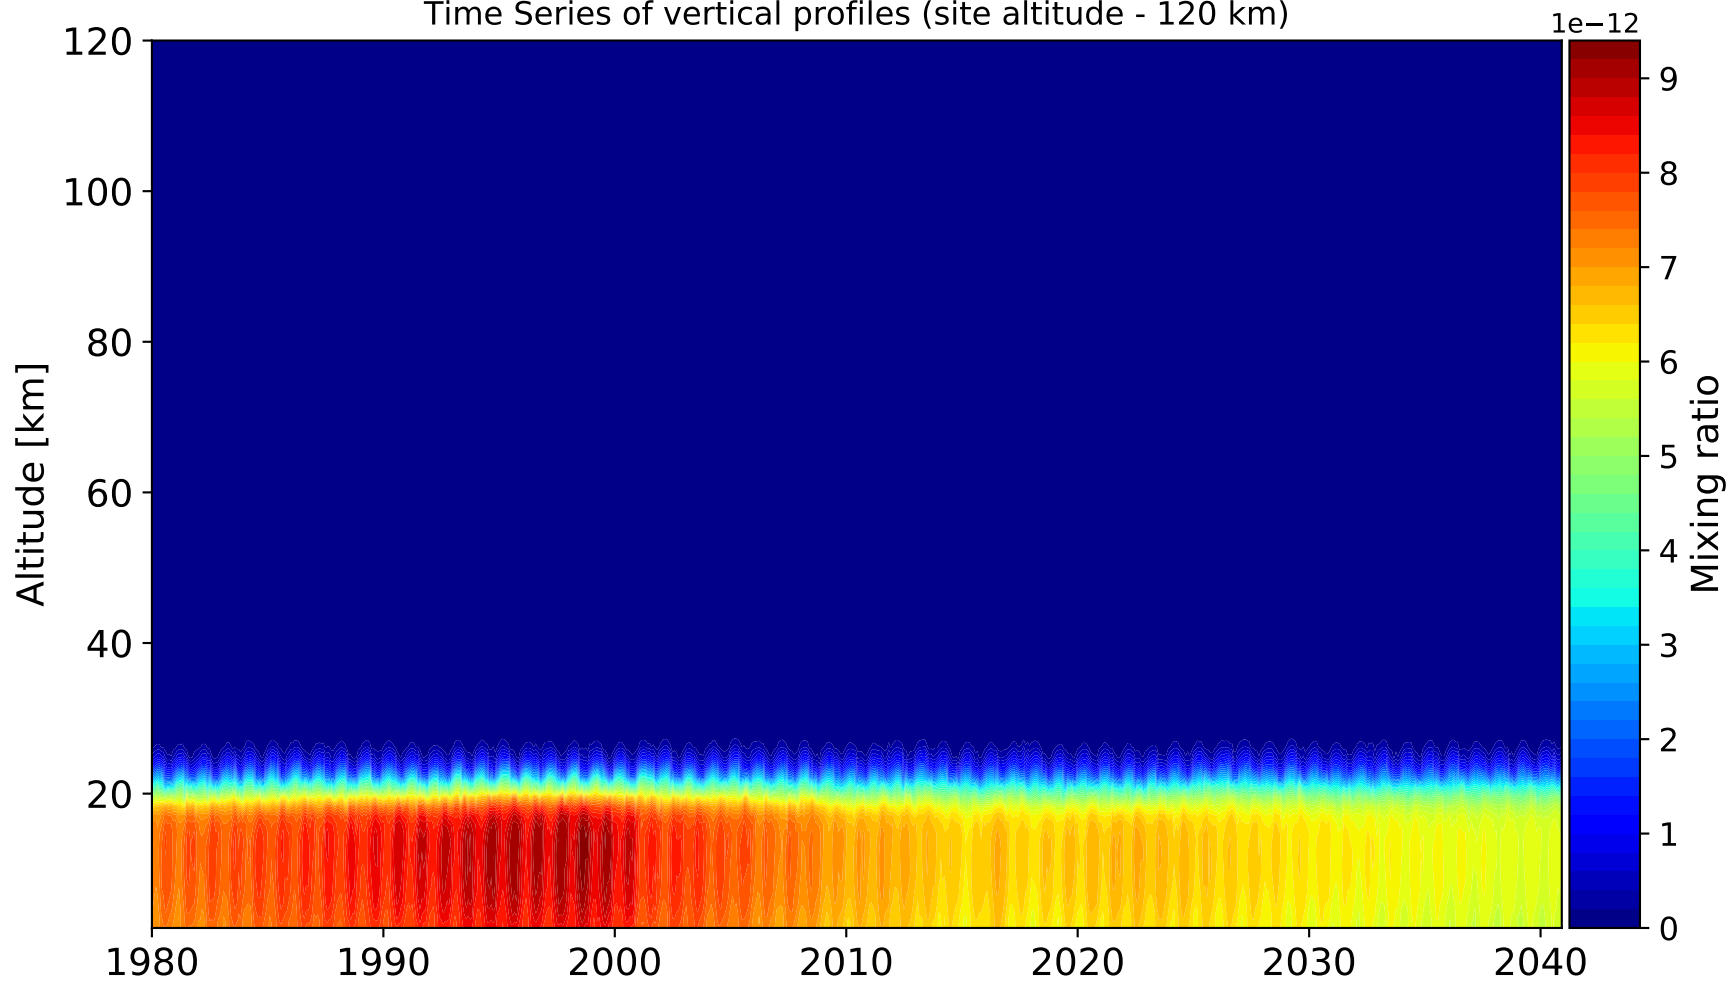

Time Series of vertical profiles (site altitude - 120 km)

Time Series of vertical profiles (site altitude - 40 km)

# Monthly mean WACCM profile (interpolated to station grid) Reunion\_Maido, -21.067N, 55.38E, 2.16kmasl

Min, Max, Mean of 732 profiles  
Reunion\_Maido, -21.067N, 55.38E, 2.16kmasl

Std. Deviation

Percent Deviation

Level covariance matrix

1e-25