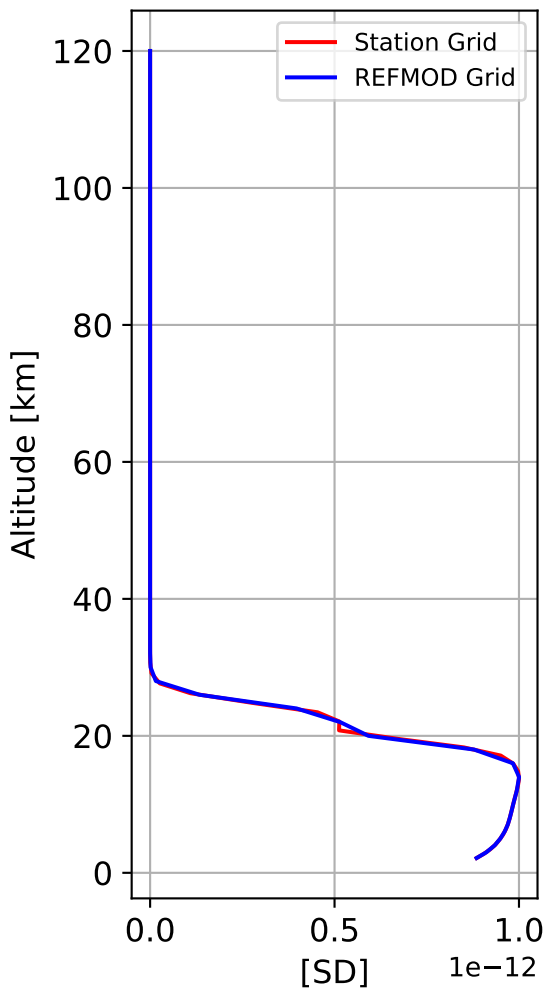

Time Series of vertical profiles (site altitude - 120 km)

Time Series of vertical profiles (site altitude - 40 km)

# Monthly mean WACCM profile (interpolated to station grid) Reunion\_Maido, -21.067N, 55.38E, 2.16kmasl

Min, Max, Mean of 732 profiles  
Reunion\_Maido, -21.067N, 55.38E, 2.16kmasl

Std. Deviation

Percent Deviation