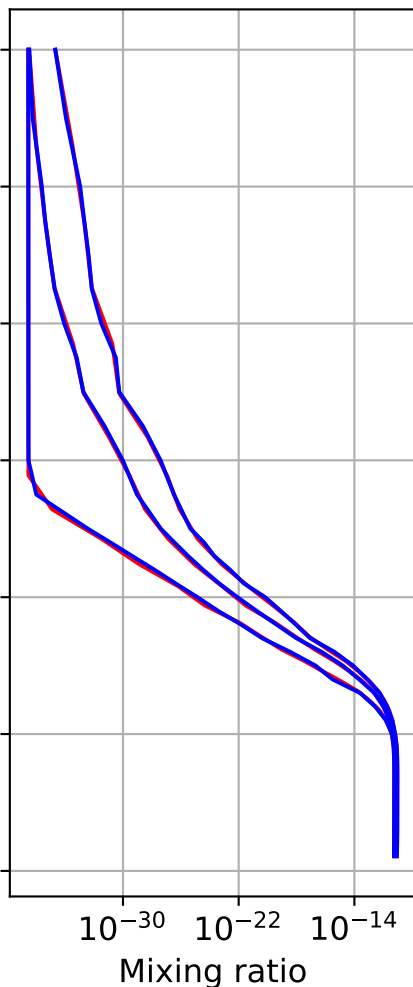

Time Series of vertical profiles (site altitude - 120 km)

Time Series of vertical profiles (site altitude - 40 km)

# Monthly mean WACCM profile (interpolated to station grid) Reunion\_Maido, -21.067N, 55.38E, 2.16kmasl

Min, Max, Mean of 732 profiles  
Reunion\_Maido, -21.067N, 55.38E, 2.16kmasl

Std. Deviation

Percent Deviation

Level covariance matrix

1e-25