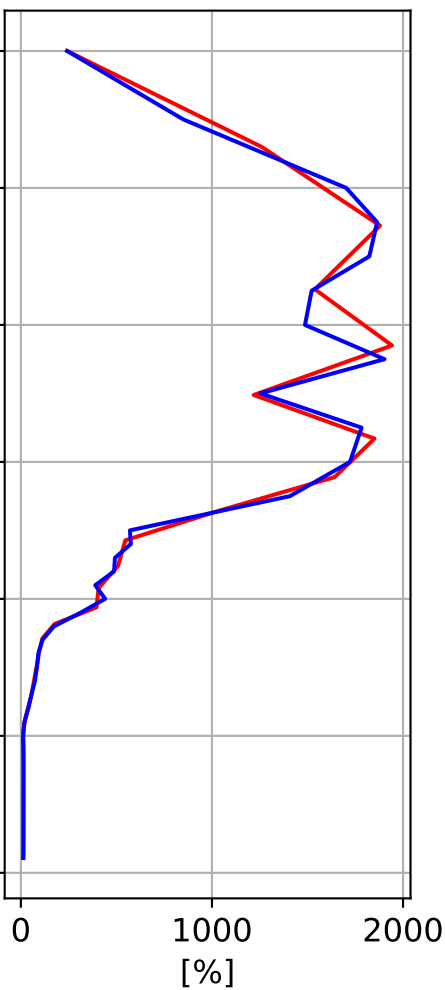

Time Series of vertical profiles (site altitude - 120 km)

Time Series of vertical profiles (site altitude - 40 km)

# Monthly mean WACCM profile (interpolated to station grid) Reunion\_Maido, -21.067N, 55.38E, 2.16kmasl

Min, Max, Mean of 732 profiles  
Reunion\_Maido, -21.067N, 55.38E, 2.16kmasl

Std. Deviation

Percent Deviation

Level covariance matrix

1e-25