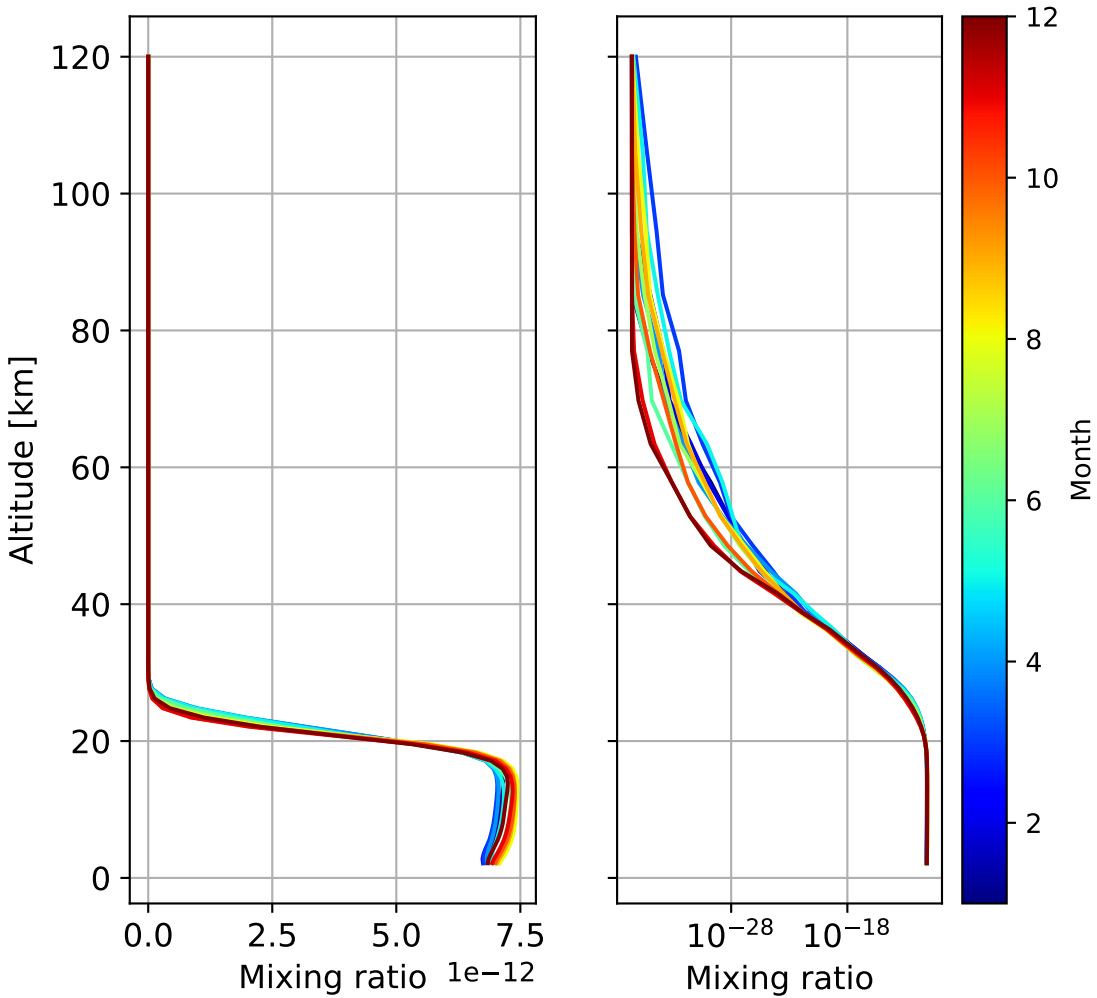

Time Series of vertical profiles (site altitude - 120 km)

Time Series of vertical profiles (site altitude - 40 km)

# Monthly mean WACCM profile (interpolated to station grid) Reunion\_Maido, -21.067N, 55.38E, 2.16kmasl

Min, Max, Mean of 732 profiles  
Reunion\_Maido, -21.067N, 55.38E, 2.16kmasl

Std. Deviation

Percent Deviation

Level covariance matrix

1e-25