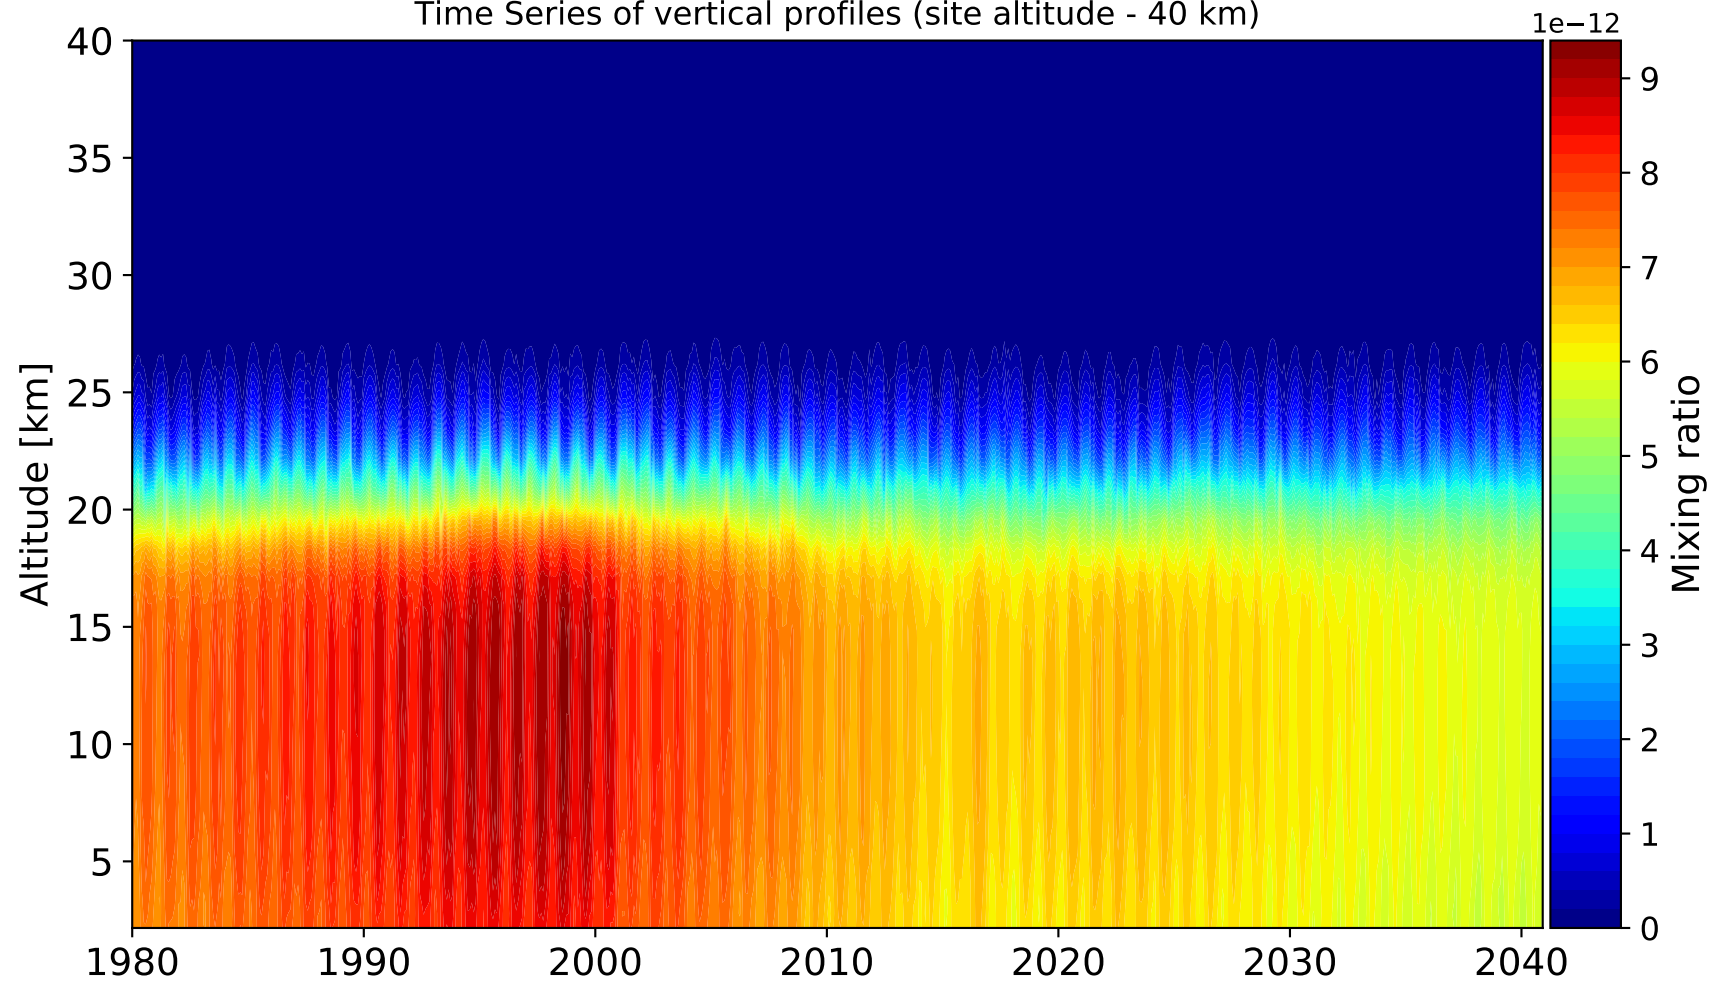

Time Series of vertical profiles (site altitude - 120 km)

Time Series of vertical profiles (site altitude - 40 km)

# Monthly mean WACCM profile (interpolated to station grid) Reunion\_Maido, -21.067N, 55.38E, 2.16kmasl

Min, Max, Mean of 732 profiles  
Reunion\_Maido, -21.067N, 55.38E, 2.16kmasl

Std. Deviation

Percent Deviation

Level covariance matrix

1e-25