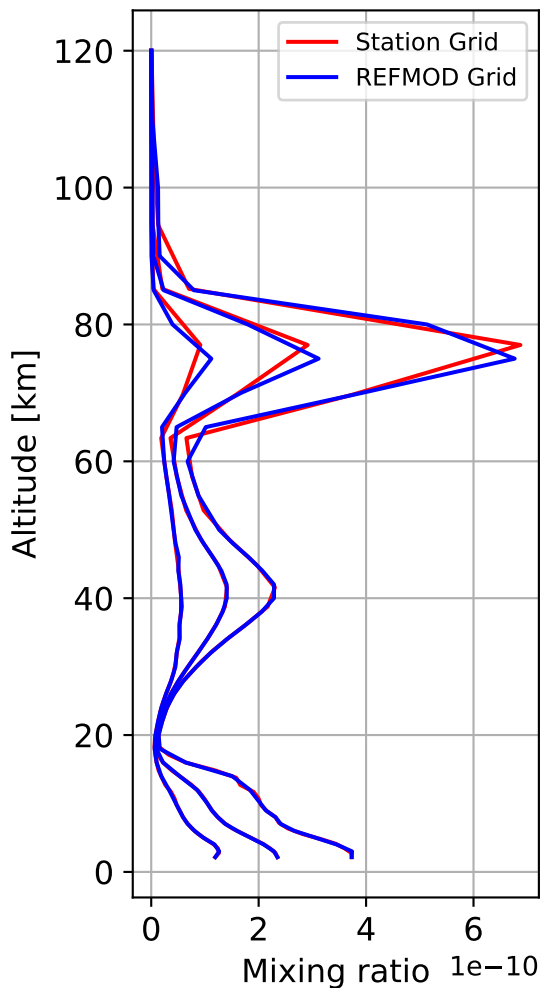

Time Series of vertical profiles (site altitude - 120 km)

Time Series of vertical profiles (site altitude - 40 km)

Monthly mean WACCM profile (interpolated to station grid)
Reunion_Maido, -21.067N, 55.38E, 2.16kmasl

Min, Max, Mean of 732 profiles
Reunion_Maido, -21.067N, 55.38E, 2.16kmasl

Std. Deviation

Percent Deviation

Level covariance matrix

1e-20