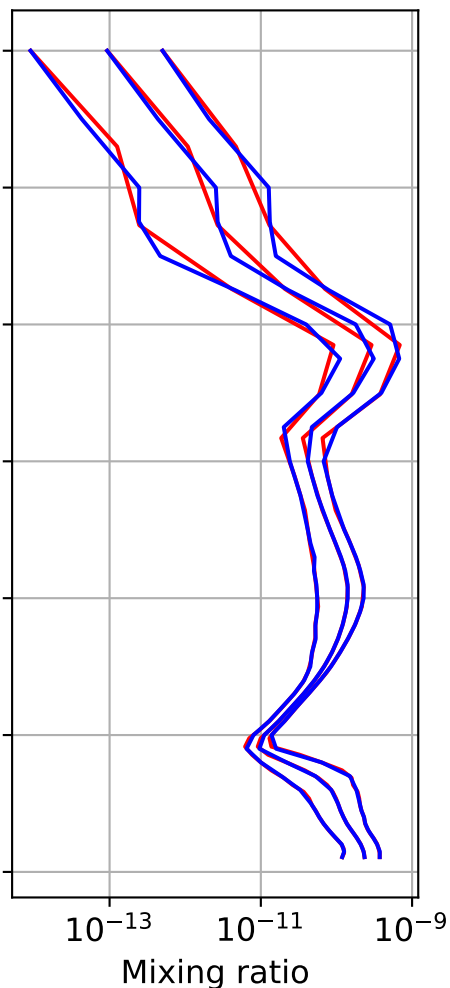

Time Series of vertical profiles (site altitude - 120 km)

Time Series of vertical profiles (site altitude - 40 km)

Monthly mean WACCM profile (interpolated to station grid)
Reunion_Maido, -21.067N, 55.38E, 2.16kmasl

Min, Max, Mean of 732 profiles
Reunion_Maido, -21.067N, 55.38E, 2.16kmasl

Std. Deviation

Percent Deviation

Level covariance matrix

1e-20