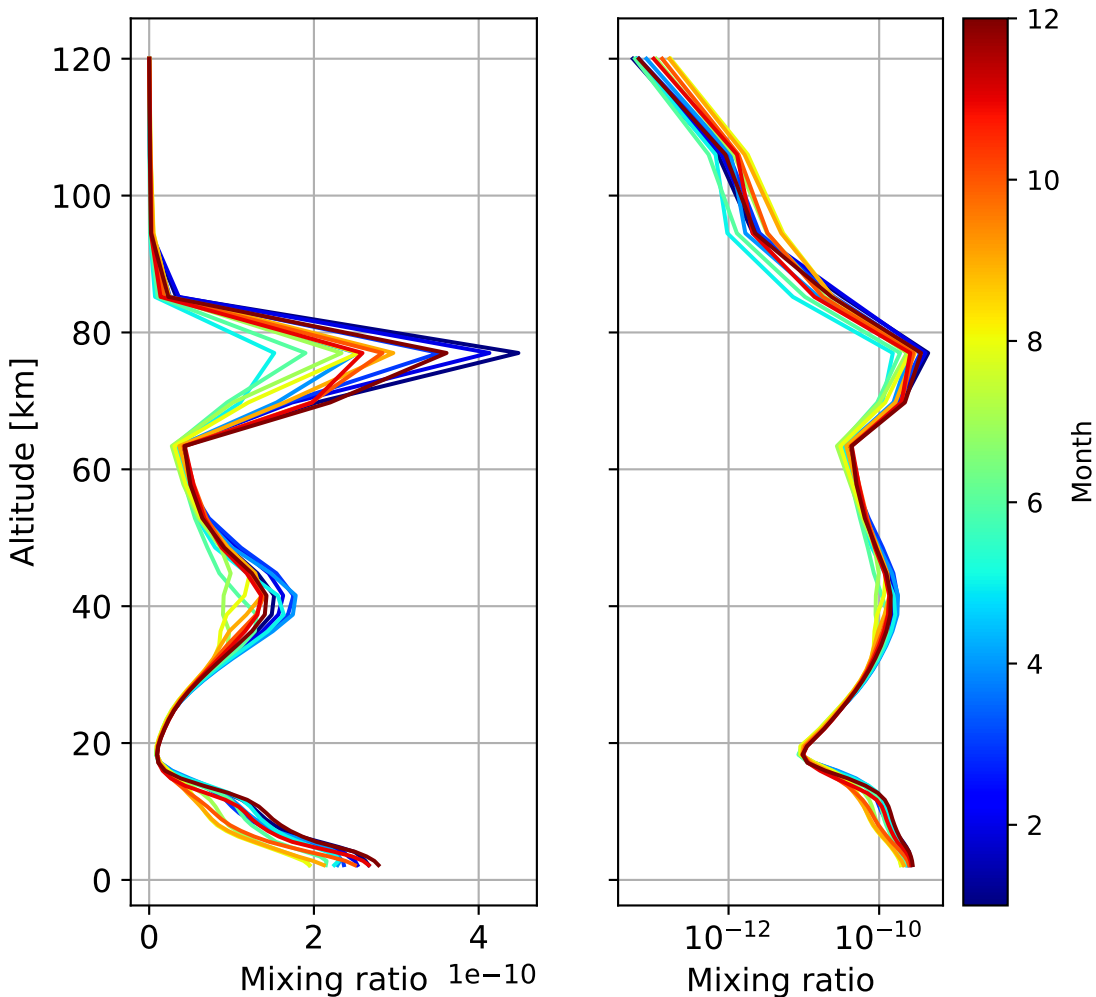

Time Series of vertical profiles (site altitude - 120 km)

Time Series of vertical profiles (site altitude - 40 km)

Monthly mean WACCM profile (interpolated to station grid)
Reunion_Maido, -21.067N, 55.38E, 2.16kmasl

Min, Max, Mean of 732 profiles
Reunion_Maido, -21.067N, 55.38E, 2.16kmasl

Std. Deviation

Percent Deviation

Level covariance matrix

1e-20