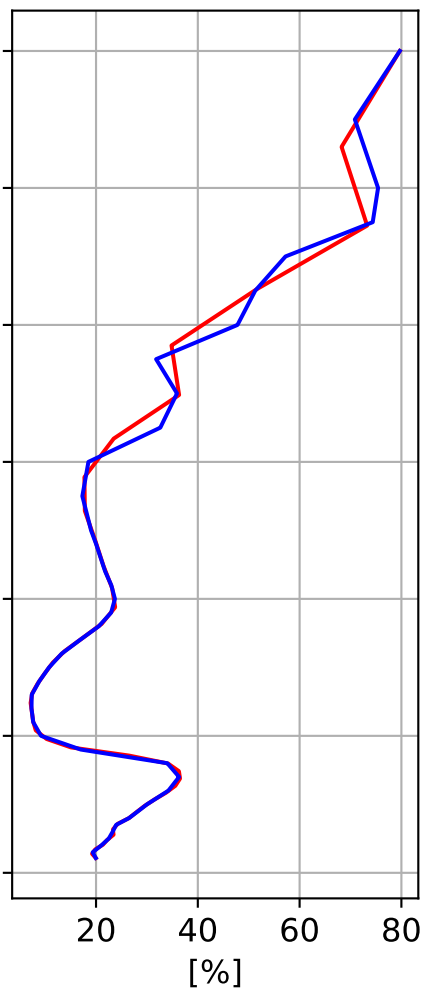

Time Series of vertical profiles (site altitude - 120 km)

Time Series of vertical profiles (site altitude - 40 km)

Monthly mean WACCM profile (interpolated to station grid)
Reunion_Maido, -21.067N, 55.38E, 2.16kmasl

Min, Max, Mean of 732 profiles
Reunion_Maido, -21.067N, 55.38E, 2.16kmasl

Std. Deviation

Percent Deviation

Level covariance matrix

1e-20