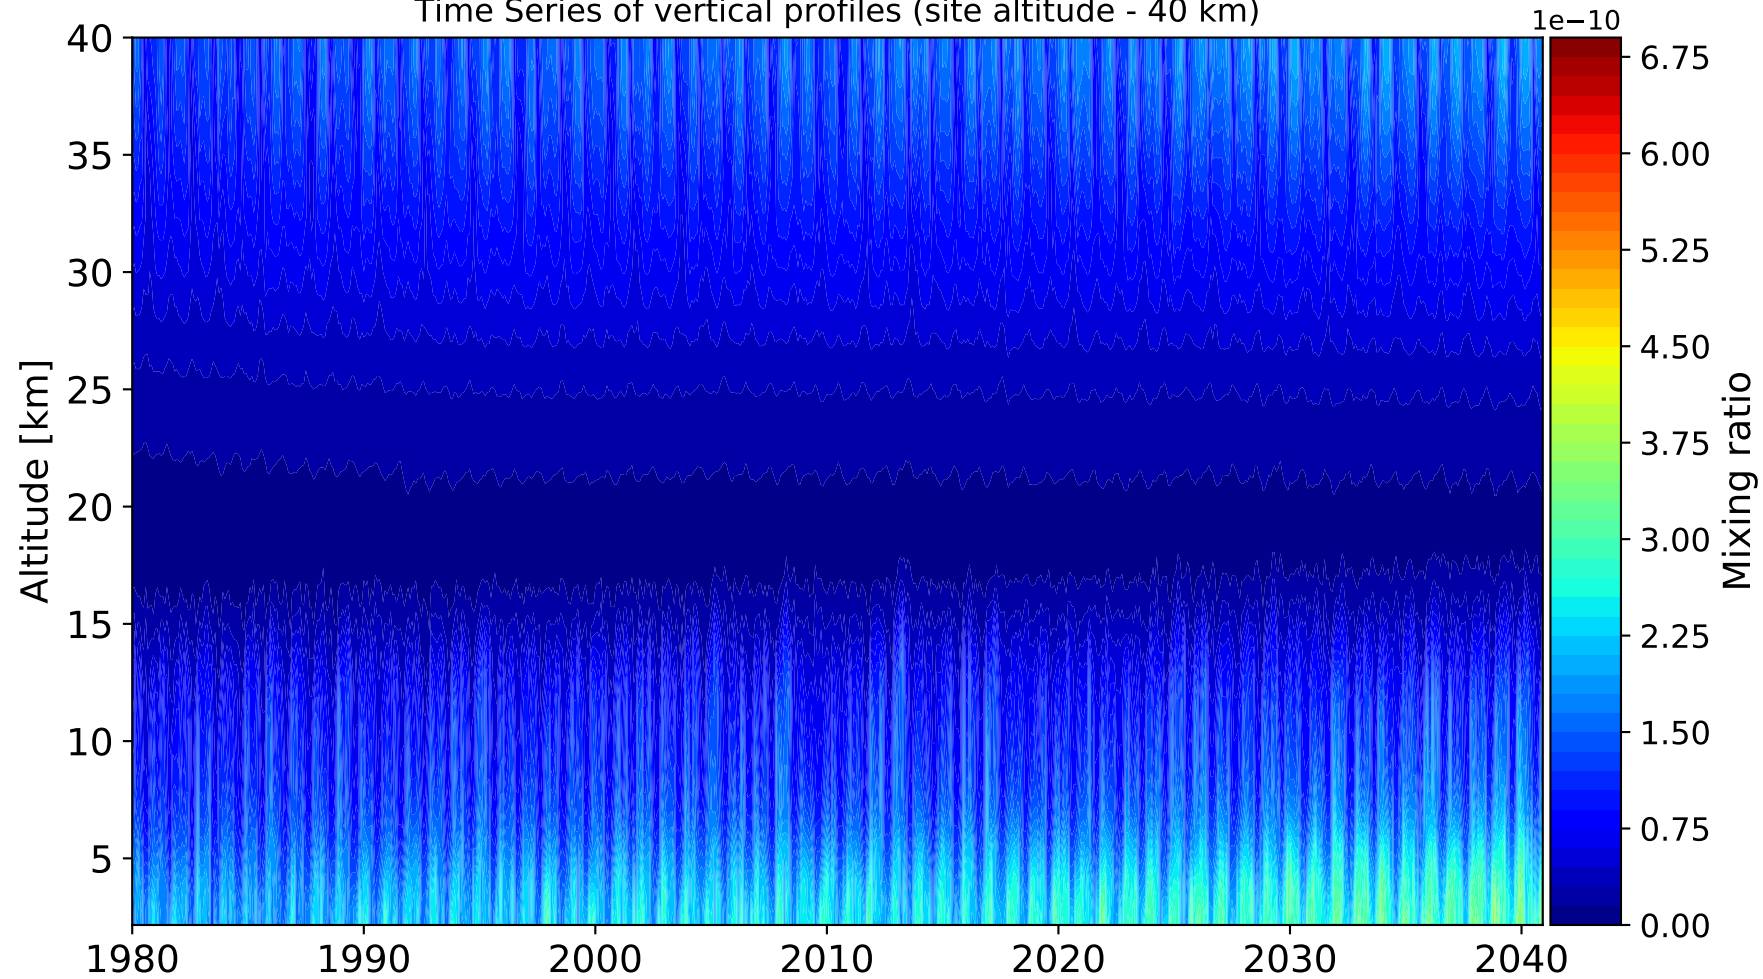

Time Series of vertical profiles (site altitude - 120 km)

Time Series of vertical profiles (site altitude - 40 km)

Monthly mean WACCM profile (interpolated to station grid)
Reunion_Maido, -21.067N, 55.38E, 2.16kmasl

Min, Max, Mean of 732 profiles
Reunion_Maido, -21.067N, 55.38E, 2.16kmasl

Std. Deviation

Percent Deviation

Level covariance matrix

1e-20