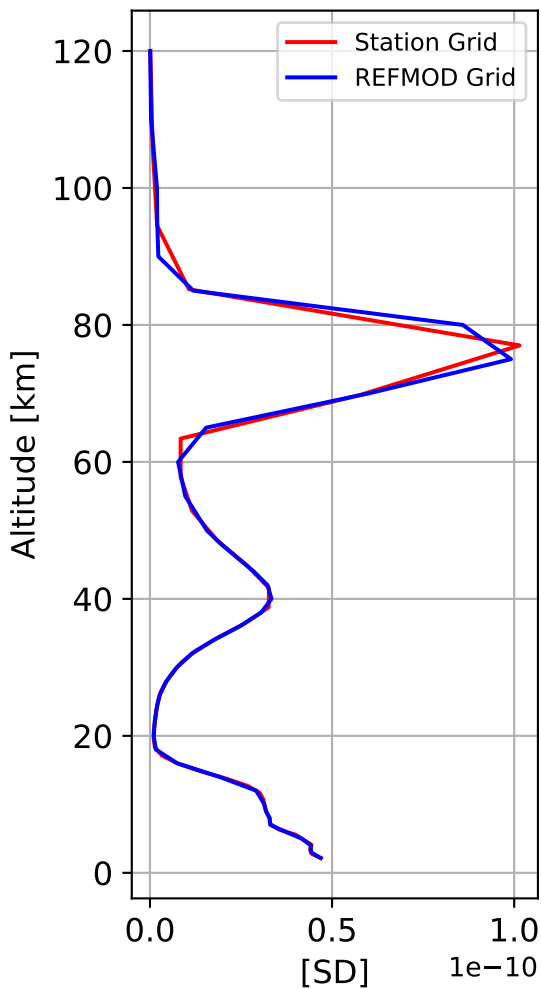

Time Series of vertical profiles (site altitude - 120 km)

Time Series of vertical profiles (site altitude - 40 km)

Monthly mean WACCM profile (interpolated to station grid)
Reunion_Maido, -21.067N, 55.38E, 2.16kmasl

Min, Max, Mean of 732 profiles
Reunion_Maido, -21.067N, 55.38E, 2.16kmasl

Std. Deviation

Percent Deviation

Level covariance matrix

1e-20