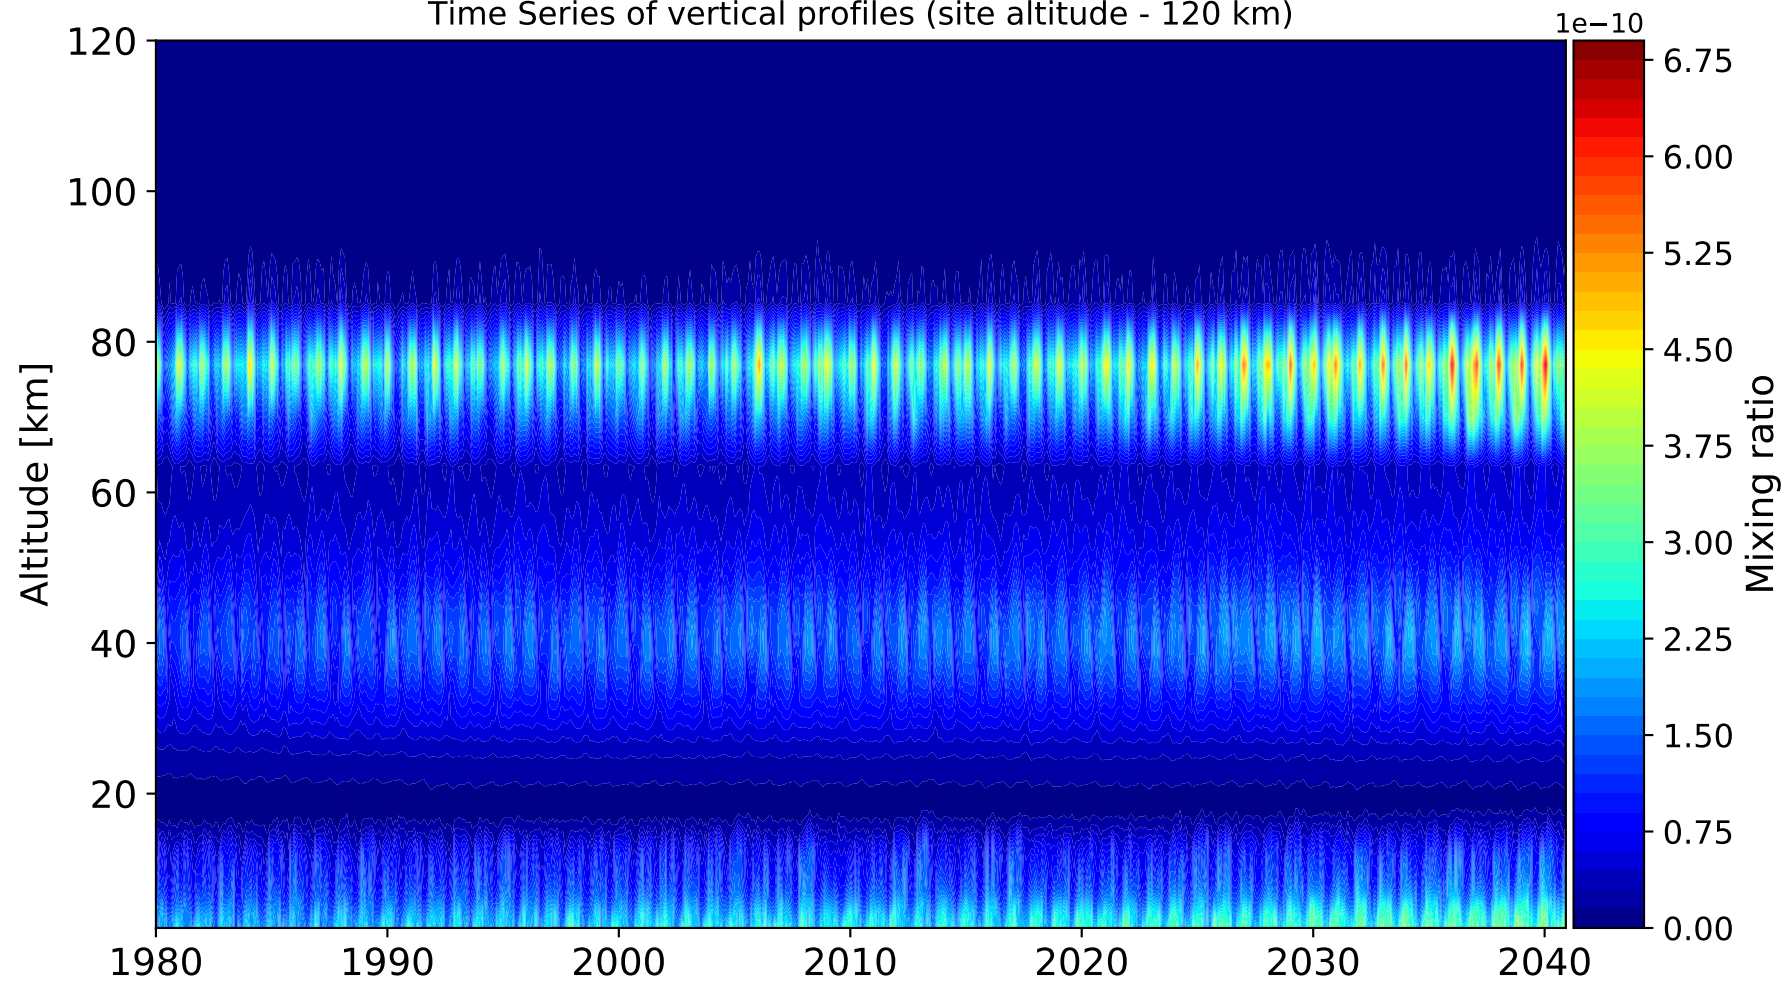

Time Series of vertical profiles (site altitude - 120 km)

Time Series of vertical profiles (site altitude - 40 km)

Monthly mean WACCM profile (interpolated to station grid)
Reunion_Maido, -21.067N, 55.38E, 2.16kmasl

Min, Max, Mean of 732 profiles
Reunion_Maido, -21.067N, 55.38E, 2.16kmasl

Std. Deviation

Percent Deviation

Level covariance matrix

1e-20