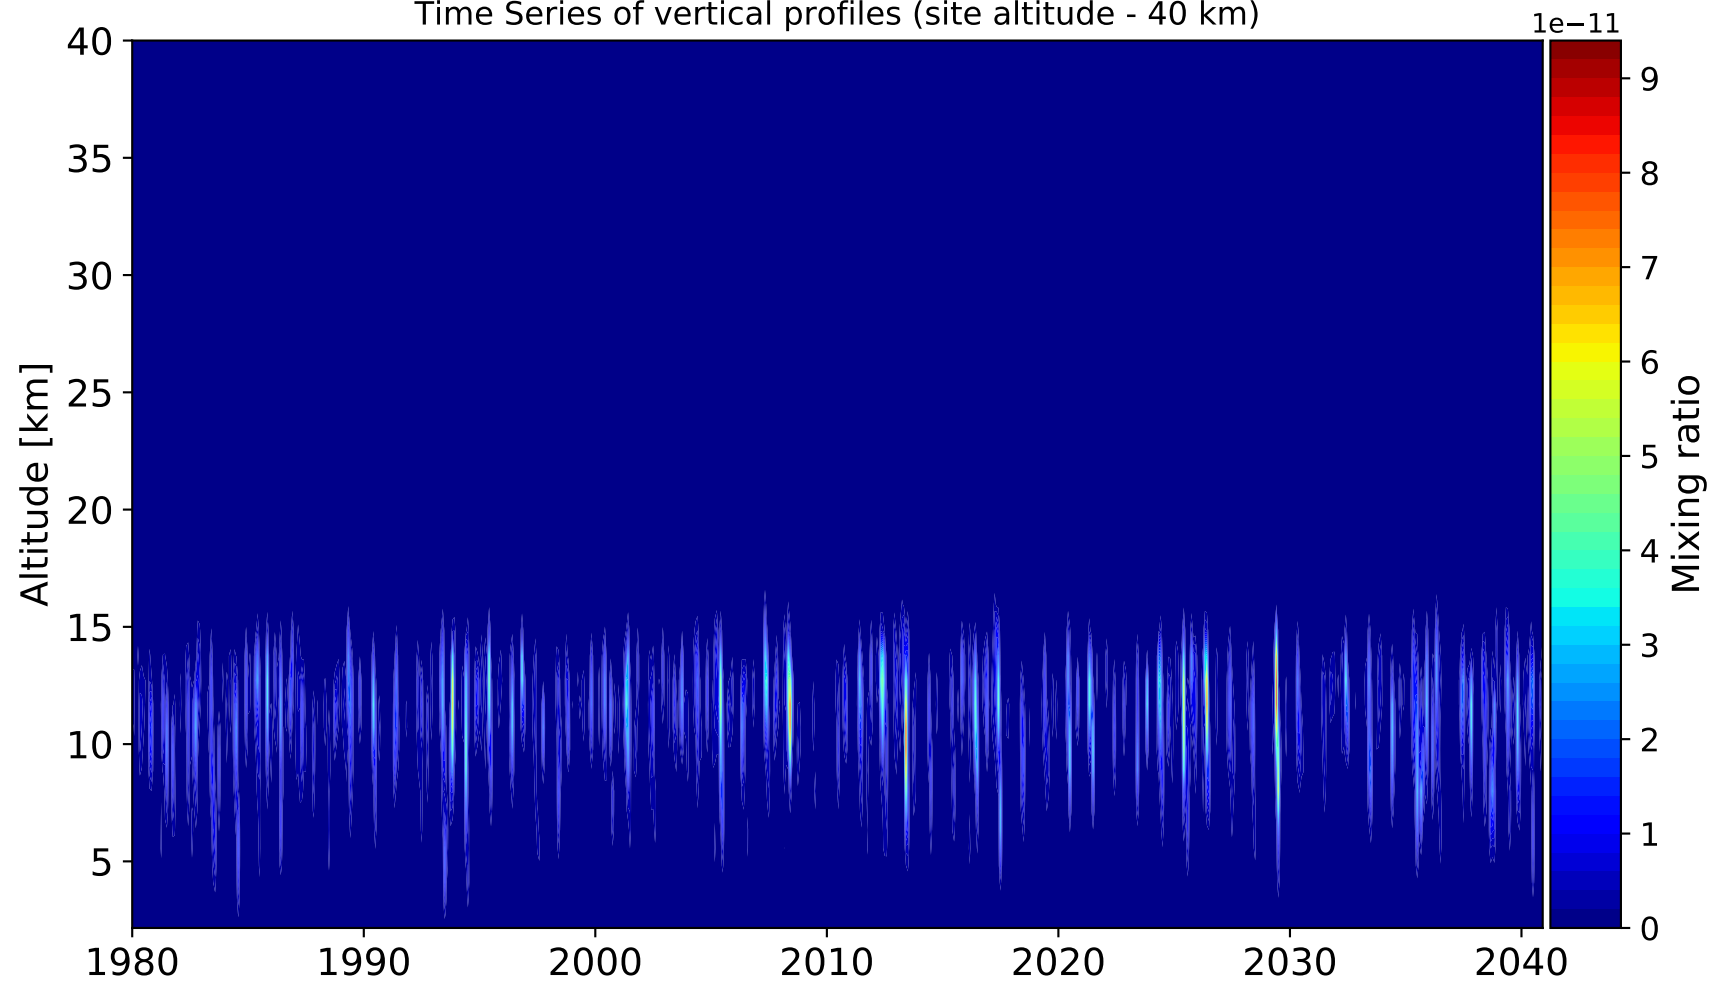

Time Series of vertical profiles (site altitude - 120 km)

Time Series of vertical profiles (site altitude - 40 km)

Monthly mean WACCM profile (interpolated to station grid)
Reunion_Maido, -21.067N, 55.38E, 2.16kmasl

Min, Max, Mean of 732 profiles
Reunion_Maido, -21.067N, 55.38E, 2.16kmasl

Std. Deviation

Percent Deviation

Level covariance matrix

1e-23