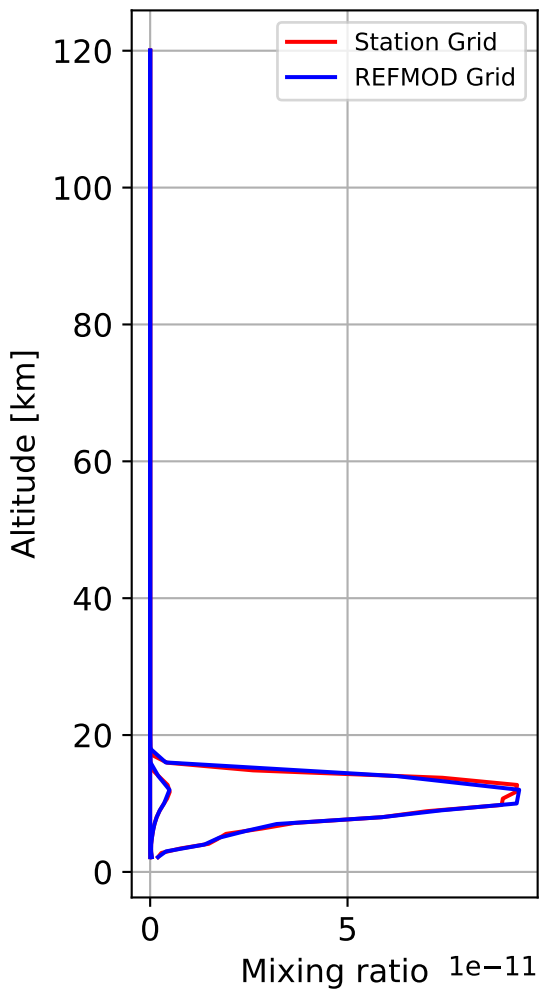

Time Series of vertical profiles (site altitude - 120 km)

Time Series of vertical profiles (site altitude - 40 km)

Monthly mean WACCM profile (interpolated to station grid)
Reunion_Maido, -21.067N, 55.38E, 2.16kmasl

Min, Max, Mean of 732 profiles
Reunion_Maido, -21.067N, 55.38E, 2.16kmasl

Std. Deviation

Percent Deviation

Level covariance matrix

1e-23