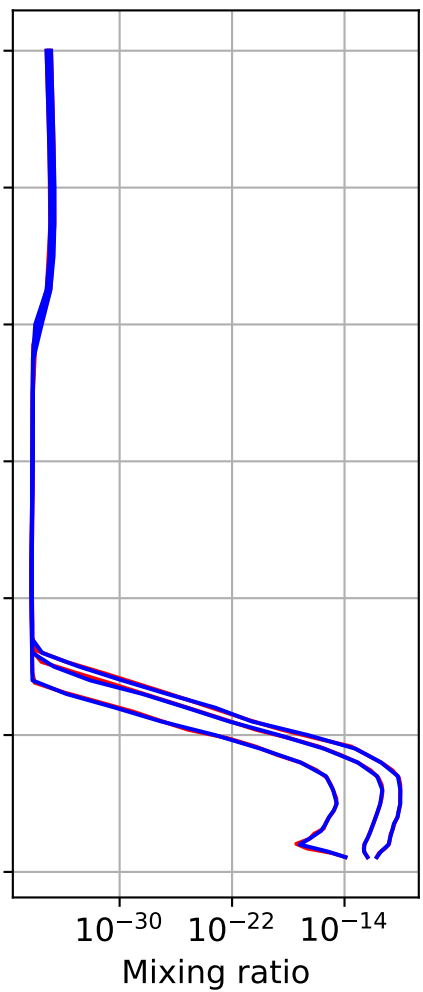

Time Series of vertical profiles (site altitude - 120 km)

Time Series of vertical profiles (site altitude - 40 km)

Monthly mean WACCM profile (interpolated to station grid)
Reunion_Maido, -21.067N, 55.38E, 2.16kmasl

Min, Max, Mean of 732 profiles
Reunion_Maido, -21.067N, 55.38E, 2.16kmasl

Std. Deviation

Percent Deviation

Level covariance matrix

1e-23