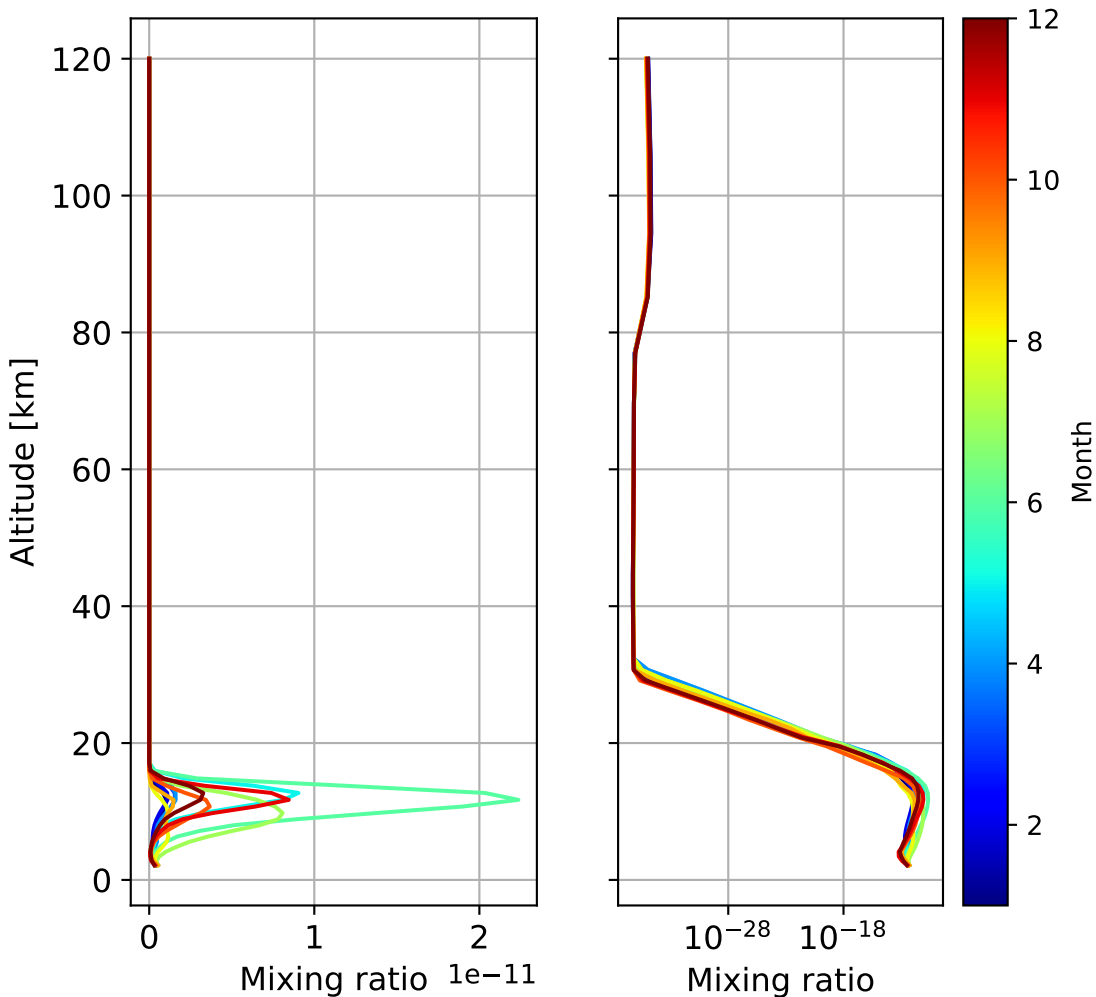

Time Series of vertical profiles (site altitude - 120 km)

Time Series of vertical profiles (site altitude - 40 km)

Monthly mean WACCM profile (interpolated to station grid)
Reunion_Maido, -21.067N, 55.38E, 2.16kmasl

Min, Max, Mean of 732 profiles
Reunion_Maido, -21.067N, 55.38E, 2.16kmasl

Std. Deviation

Percent Deviation

Level covariance matrix

1e-23