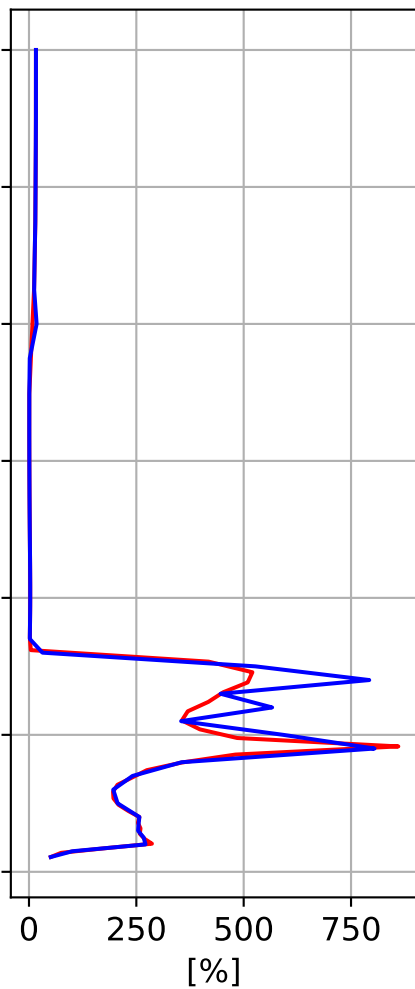

Time Series of vertical profiles (site altitude - 120 km)

Time Series of vertical profiles (site altitude - 40 km)

Monthly mean WACCM profile (interpolated to station grid)
Reunion_Maido, -21.067N, 55.38E, 2.16kmasl

Min, Max, Mean of 732 profiles
Reunion_Maido, -21.067N, 55.38E, 2.16kmasl

Std. Deviation

Percent Deviation

Level covariance matrix

1e-23