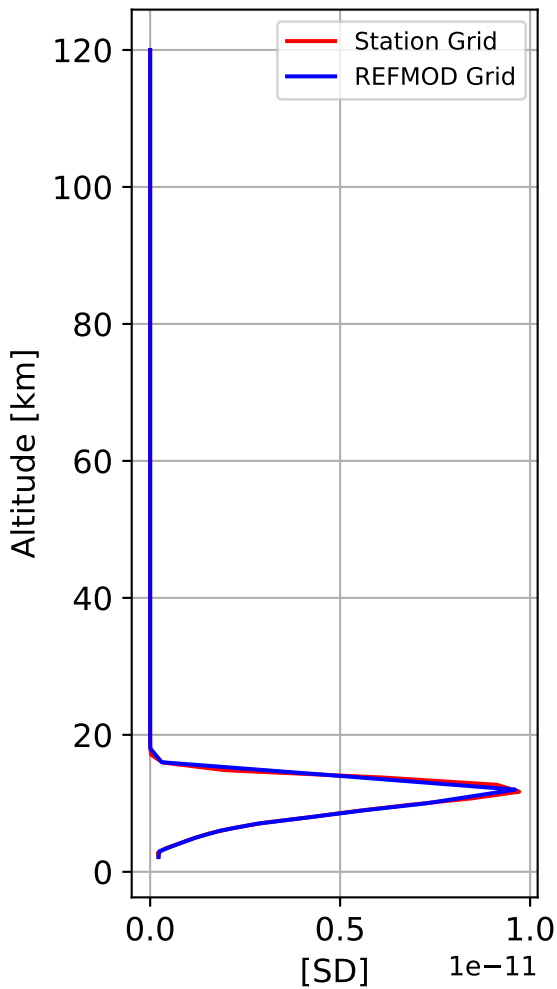

Time Series of vertical profiles (site altitude - 120 km)

Time Series of vertical profiles (site altitude - 40 km)

Monthly mean WACCM profile (interpolated to station grid)
Reunion_Maido, -21.067N, 55.38E, 2.16kmasl

Min, Max, Mean of 732 profiles
Reunion_Maido, -21.067N, 55.38E, 2.16kmasl

Std. Deviation

Percent Deviation

Level covariance matrix

1e-23