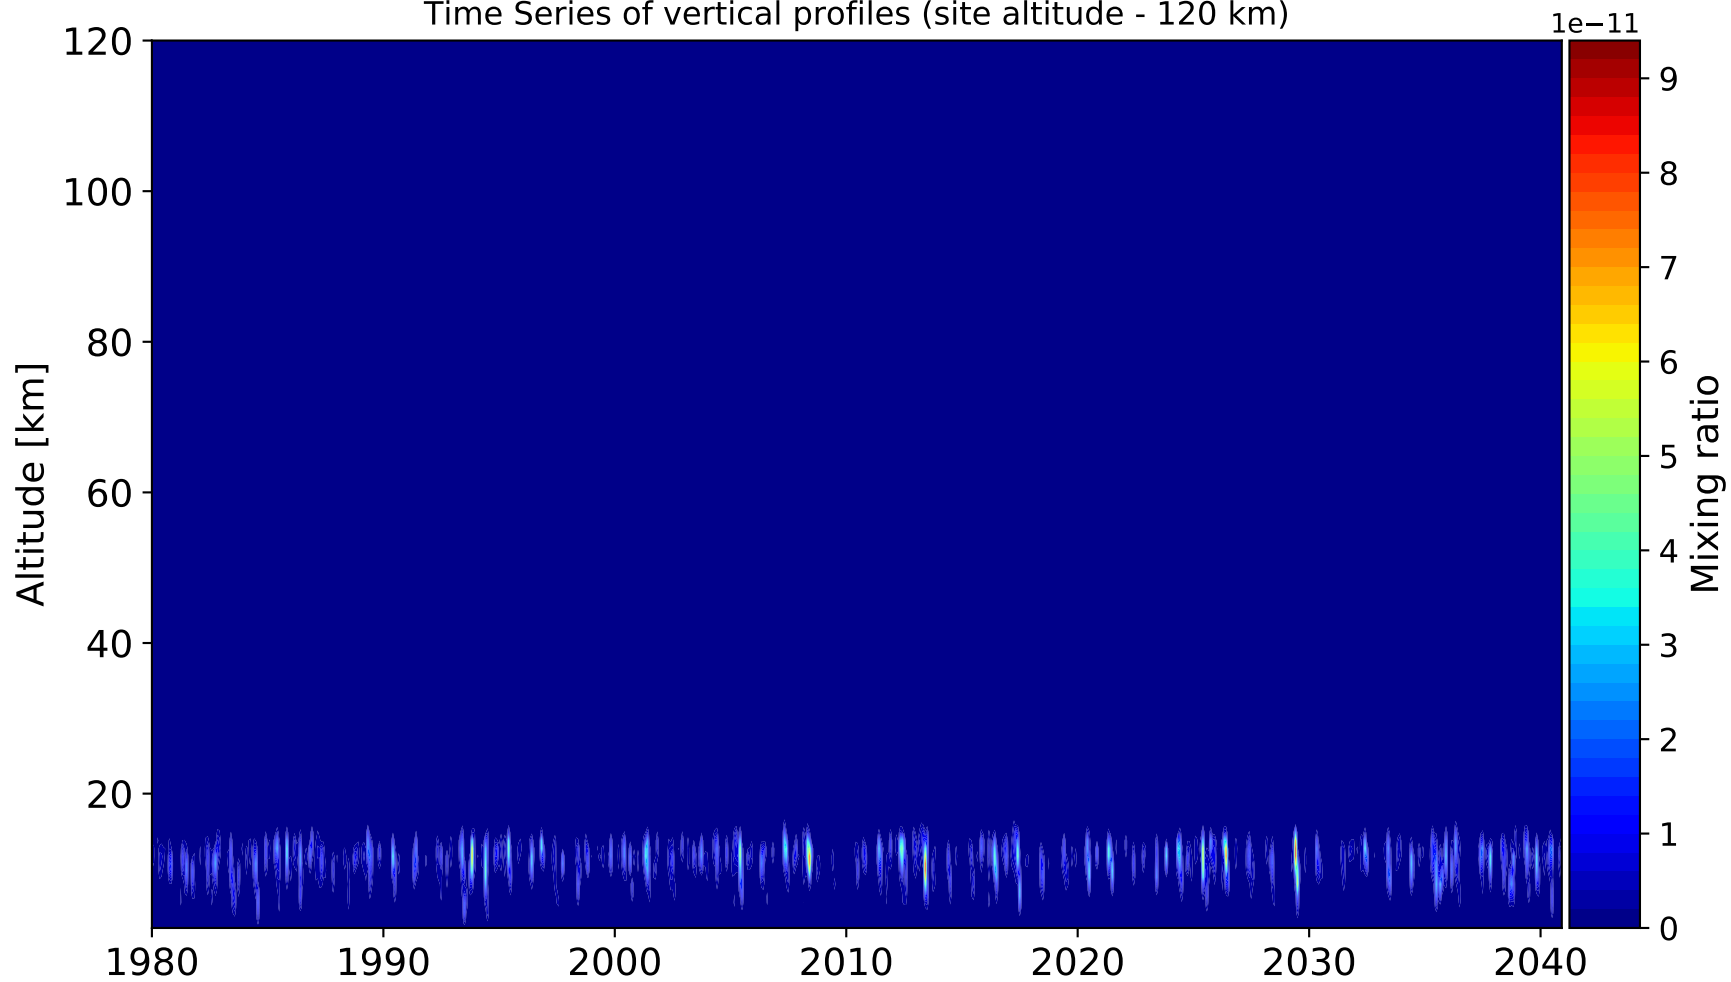

Time Series of vertical profiles (site altitude - 120 km)

Time Series of vertical profiles (site altitude - 40 km)

Monthly mean WACCM profile (interpolated to station grid)
Reunion_Maido, -21.067N, 55.38E, 2.16kmasl

Min, Max, Mean of 732 profiles
Reunion_Maido, -21.067N, 55.38E, 2.16kmasl

Std. Deviation

Percent Deviation

Level covariance matrix

1e-23