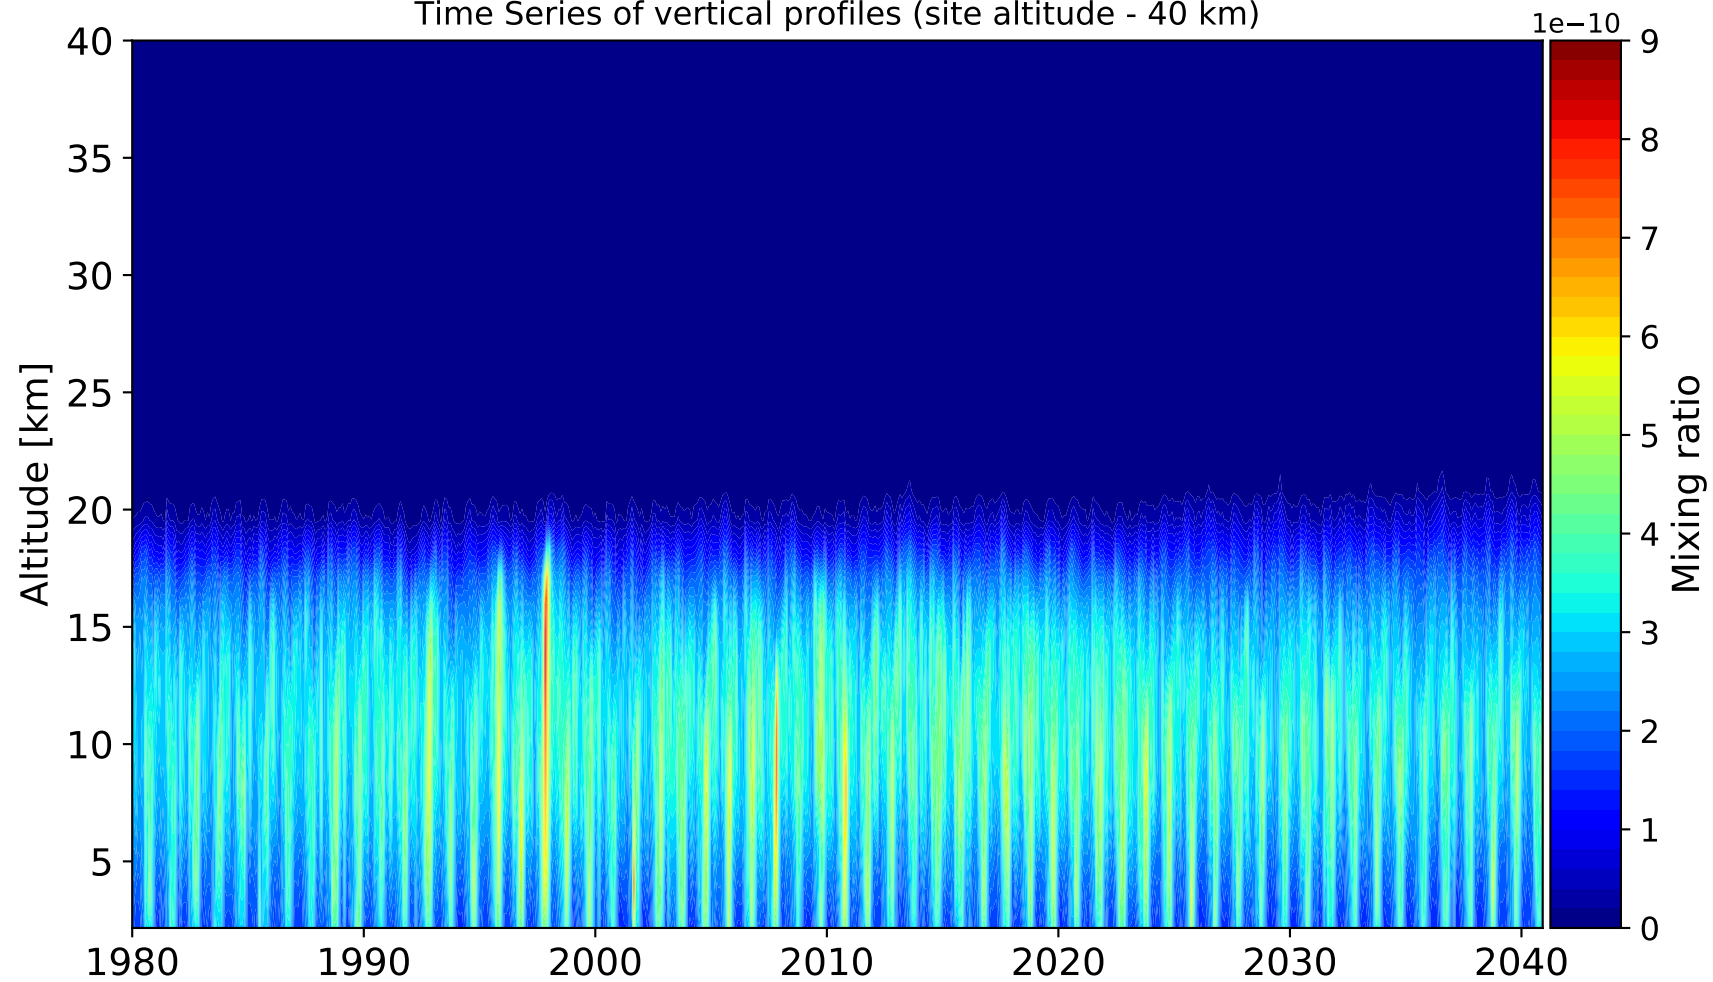

Time Series of vertical profiles (site altitude - 120 km)

Time Series of vertical profiles (site altitude - 40 km)

Monthly mean WACCM profile (interpolated to station grid)
Reunion_Maido, -21.067N, 55.38E, 2.16kmasl

Min, Max, Mean of 732 profiles
Reunion_Maido, -21.067N, 55.38E, 2.16kmasl

Std. Deviation

Percent Deviation

Level covariance matrix

1e-21