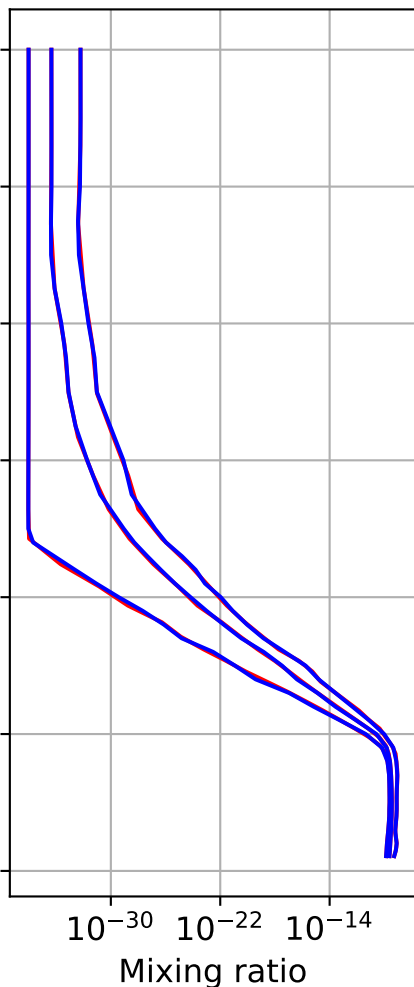

Time Series of vertical profiles (site altitude - 120 km)

Time Series of vertical profiles (site altitude - 40 km)

Monthly mean WACCM profile (interpolated to station grid)
Reunion_Maido, -21.067N, 55.38E, 2.16kmasl

Min, Max, Mean of 732 profiles
Reunion_Maido, -21.067N, 55.38E, 2.16kmasl

Std. Deviation

Percent Deviation

Level covariance matrix

1e-21