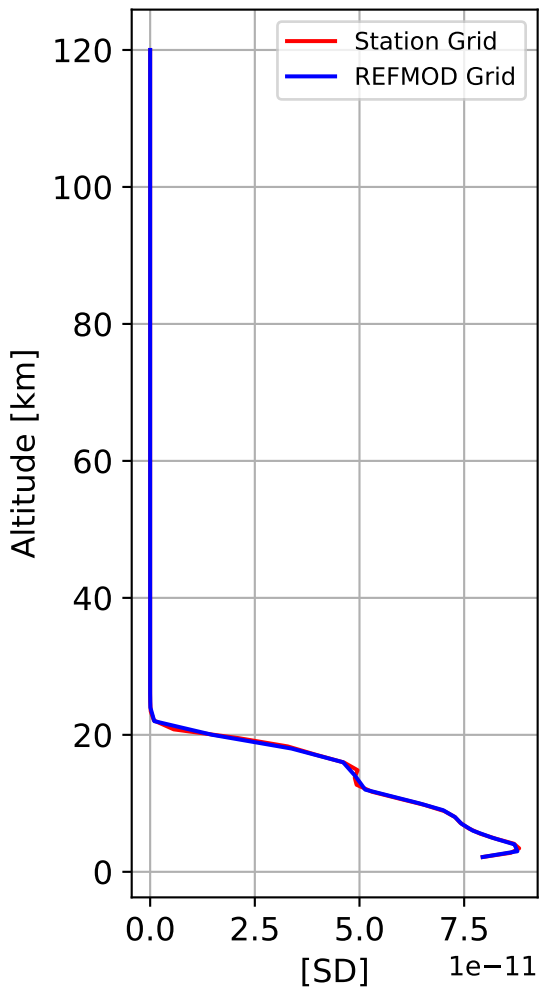

Time Series of vertical profiles (site altitude - 120 km)

Time Series of vertical profiles (site altitude - 40 km)

Monthly mean WACCM profile (interpolated to station grid)
Reunion_Maido, -21.067N, 55.38E, 2.16kmasl

Min, Max, Mean of 732 profiles
Reunion_Maido, -21.067N, 55.38E, 2.16kmasl

Std. Deviation

Percent Deviation

Level covariance matrix

1e-21