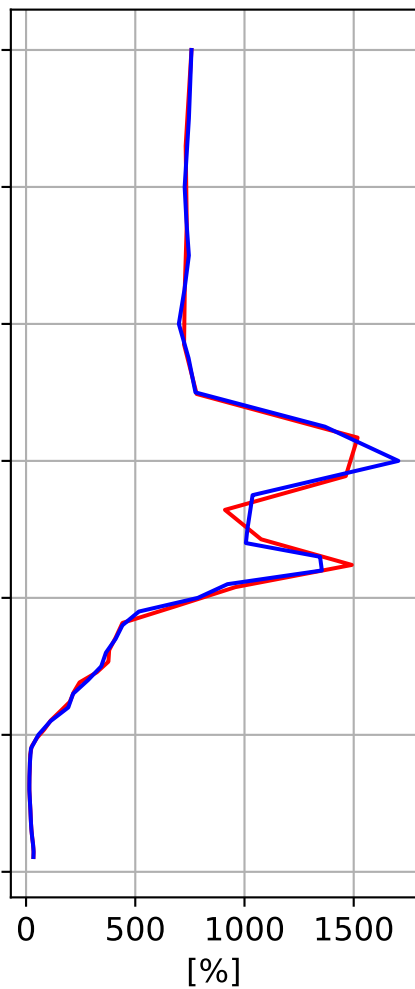

Time Series of vertical profiles (site altitude - 120 km)

Time Series of vertical profiles (site altitude - 40 km)

Monthly mean WACCM profile (interpolated to station grid)
Reunion_Maido, -21.067N, 55.38E, 2.16kmasl

Min, Max, Mean of 732 profiles
Reunion_Maido, -21.067N, 55.38E, 2.16kmasl

Std. Deviation

Percent Deviation

Level covariance matrix

1e-21