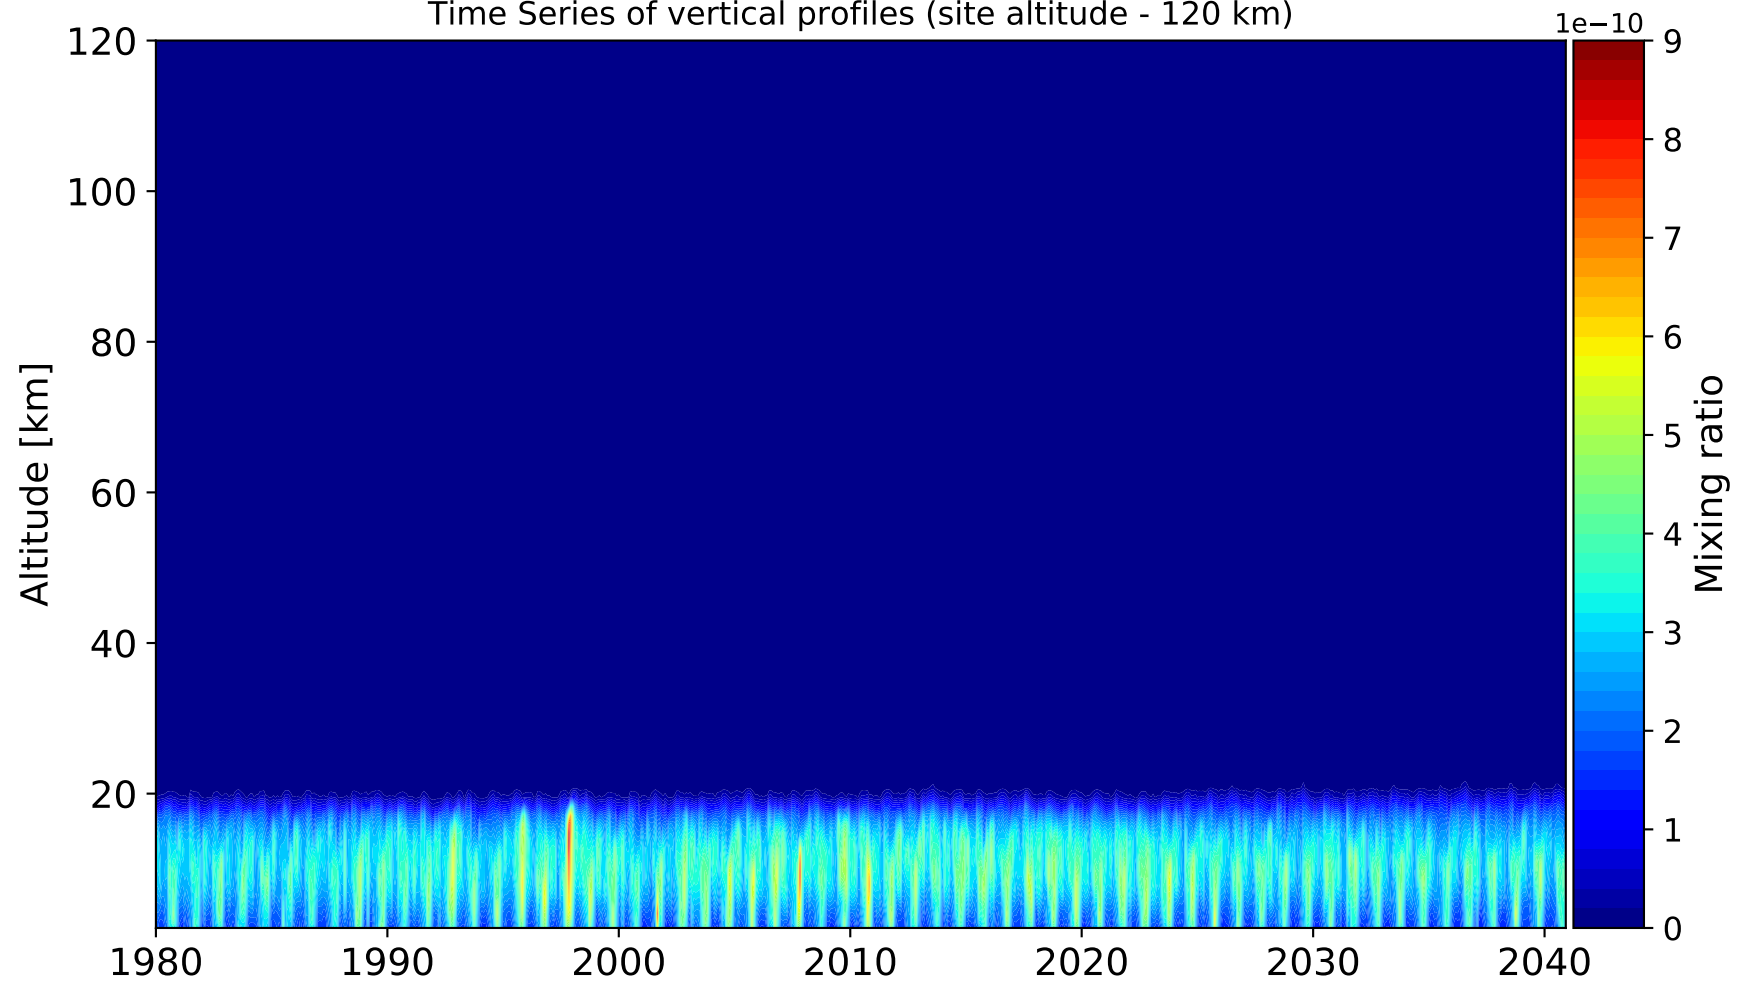

Time Series of vertical profiles (site altitude - 120 km)

Time Series of vertical profiles (site altitude - 40 km)

Monthly mean WACCM profile (interpolated to station grid)
Reunion_Maido, -21.067N, 55.38E, 2.16kmasl

Min, Max, Mean of 732 profiles
Reunion_Maido, -21.067N, 55.38E, 2.16kmasl

Std. Deviation

Percent Deviation

Level covariance matrix

1e-21