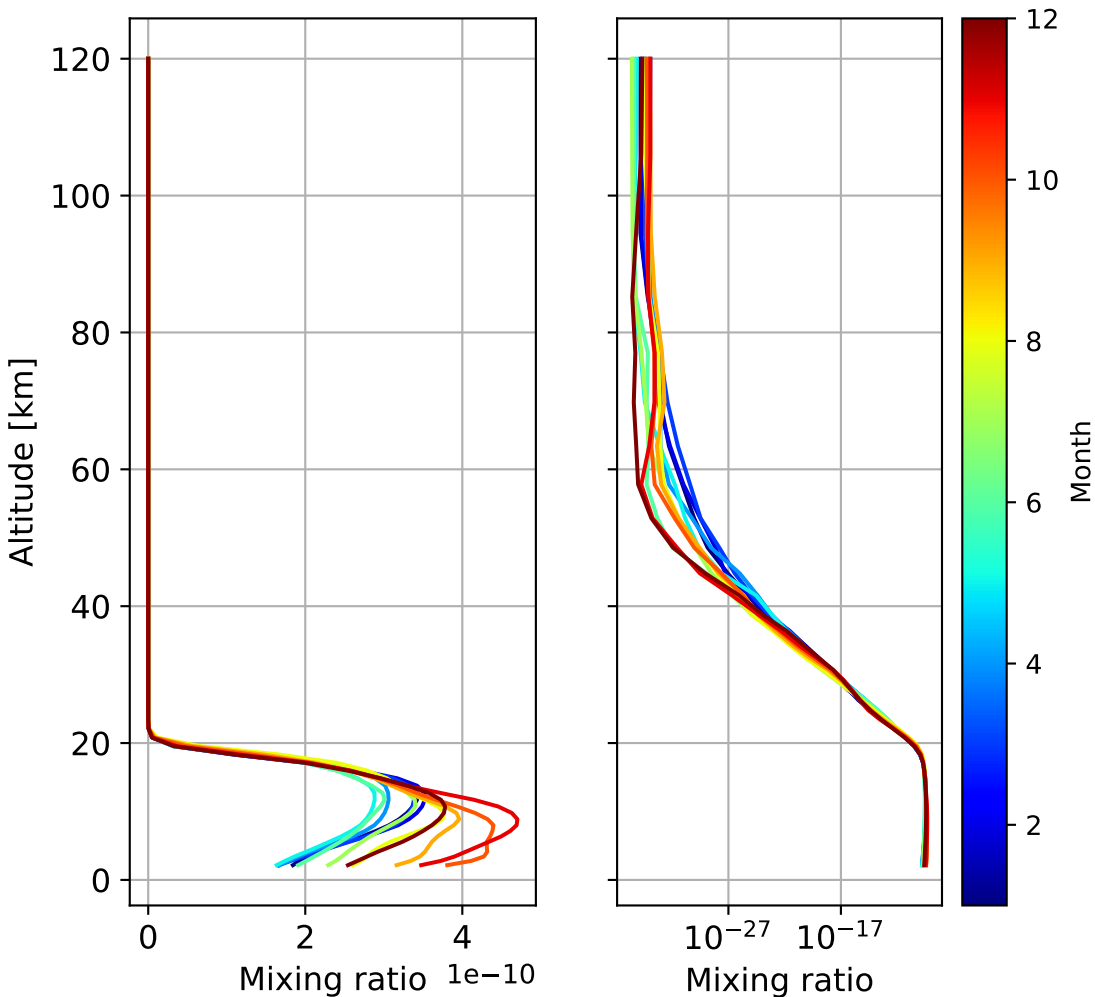

Time Series of vertical profiles (site altitude - 120 km)

Time Series of vertical profiles (site altitude - 40 km)

Monthly mean WACCM profile (interpolated to station grid)
Reunion_Maido, -21.067N, 55.38E, 2.16kmasl

Min, Max, Mean of 732 profiles
Reunion_Maido, -21.067N, 55.38E, 2.16kmasl

Std. Deviation

Percent Deviation

Level covariance matrix

1e-21