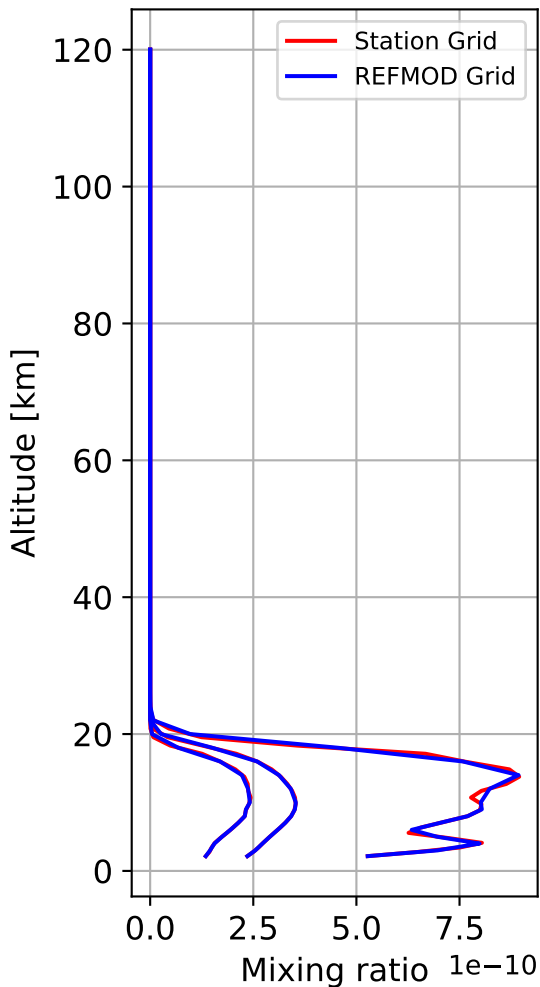

Time Series of vertical profiles (site altitude - 120 km)

Time Series of vertical profiles (site altitude - 40 km)

Monthly mean WACCM profile (interpolated to station grid)
Reunion_Maido, -21.067N, 55.38E, 2.16kmasl

Min, Max, Mean of 732 profiles
Reunion_Maido, -21.067N, 55.38E, 2.16kmasl

Std. Deviation

Percent Deviation

Level covariance matrix

1e-21