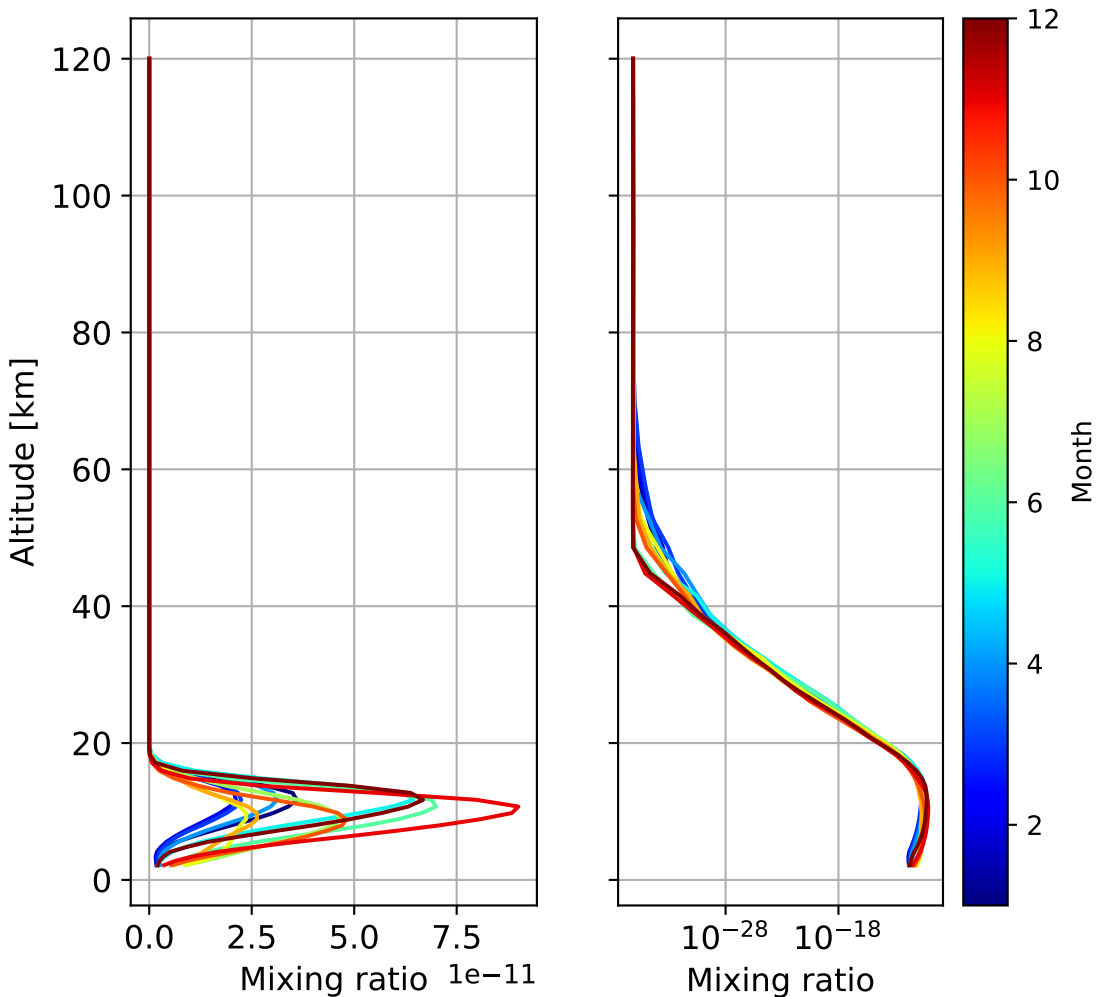

Time Series of vertical profiles (site altitude - 120 km)

Time Series of vertical profiles (site altitude - 40 km)

Monthly mean WACCM profile (interpolated to station grid)
Reunion_Maido, -21.067N, 55.38E, 2.16kmasl

Min, Max, Mean of 732 profiles
Reunion_Maido, -21.067N, 55.38E, 2.16kmasl

Std. Deviation

Percent Deviation

Level covariance matrix

1e-22