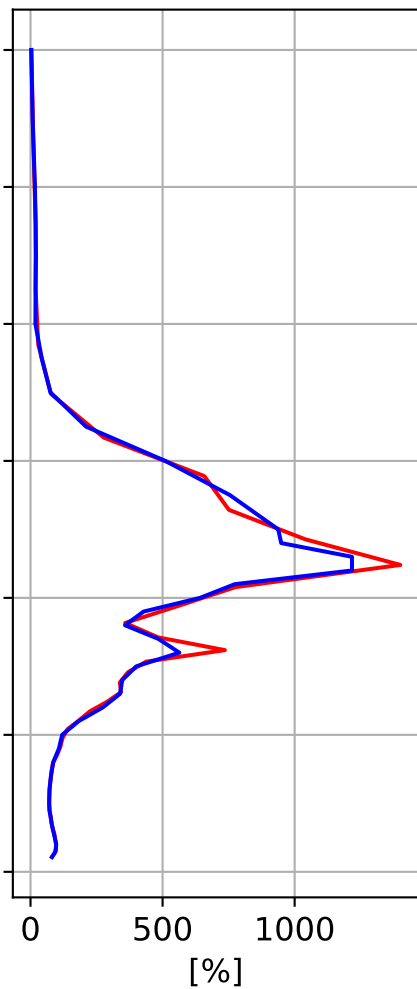

Time Series of vertical profiles (site altitude - 120 km)

Time Series of vertical profiles (site altitude - 40 km)

Monthly mean WACCM profile (interpolated to station grid)
Reunion_Maido, -21.067N, 55.38E, 2.16kmasl

Min, Max, Mean of 732 profiles
Reunion_Maido, -21.067N, 55.38E, 2.16kmasl

Std. Deviation

Percent Deviation

Level covariance matrix

1e-22