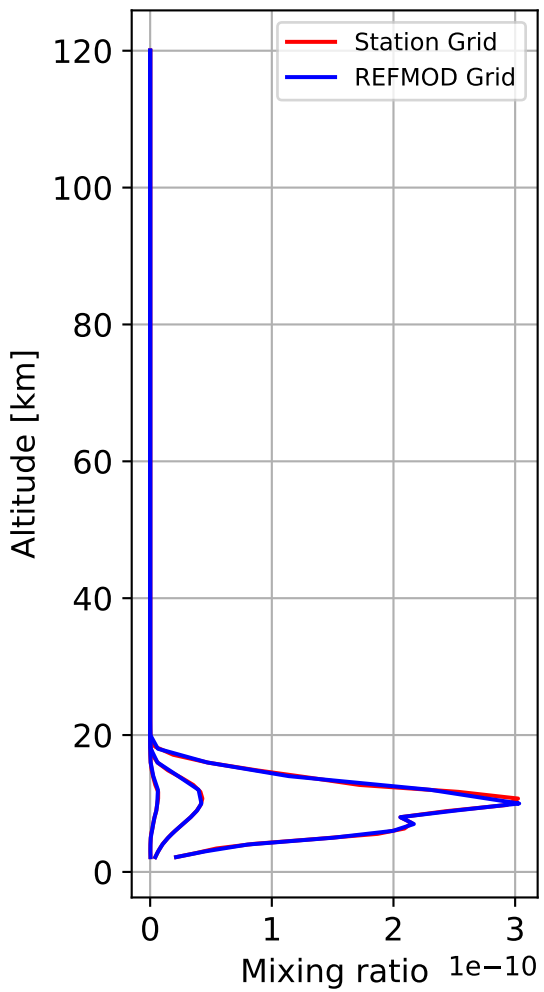

Time Series of vertical profiles (site altitude - 120 km)

Time Series of vertical profiles (site altitude - 40 km)

Monthly mean WACCM profile (interpolated to station grid)
Reunion_Maido, -21.067N, 55.38E, 2.16kmasl

Min, Max, Mean of 732 profiles
Reunion_Maido, -21.067N, 55.38E, 2.16kmasl

Std. Deviation

Percent Deviation

Level covariance matrix

1e-22