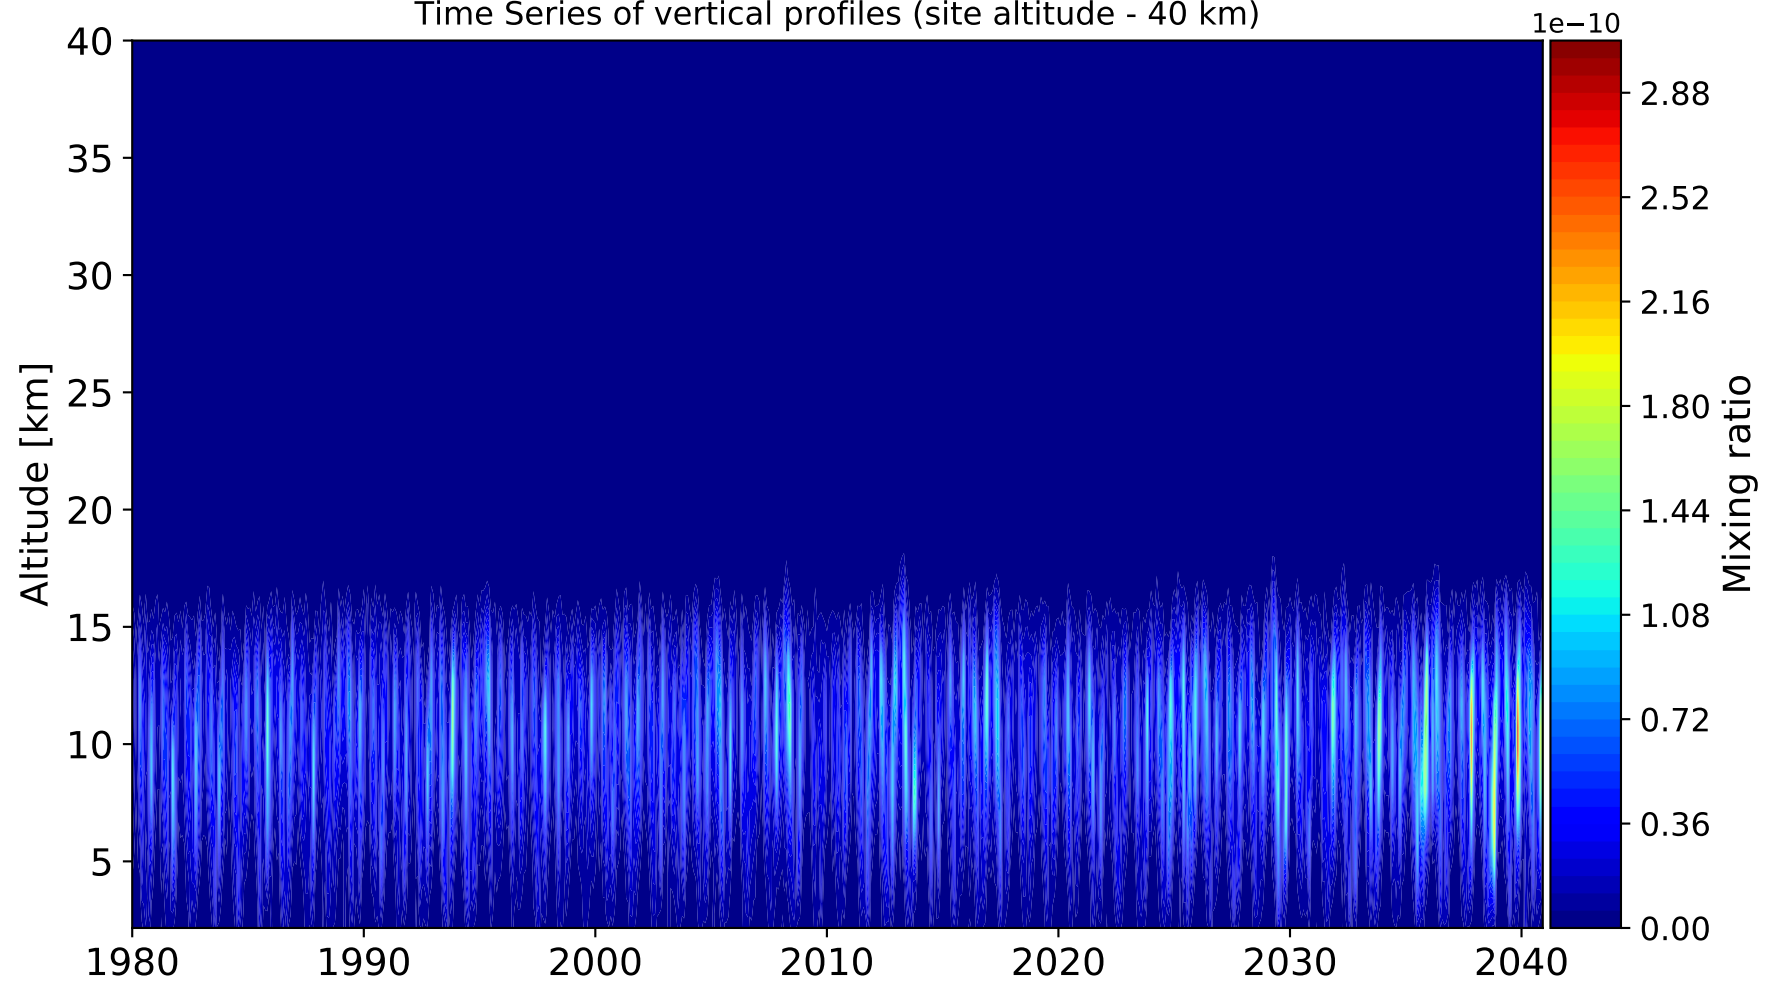

Time Series of vertical profiles (site altitude - 120 km)

Time Series of vertical profiles (site altitude - 40 km)

Monthly mean WACCM profile (interpolated to station grid)
Reunion_Maido, -21.067N, 55.38E, 2.16kmasl

Min, Max, Mean of 732 profiles
Reunion_Maido, -21.067N, 55.38E, 2.16kmasl

Std. Deviation

Percent Deviation

Level covariance matrix

1e-22