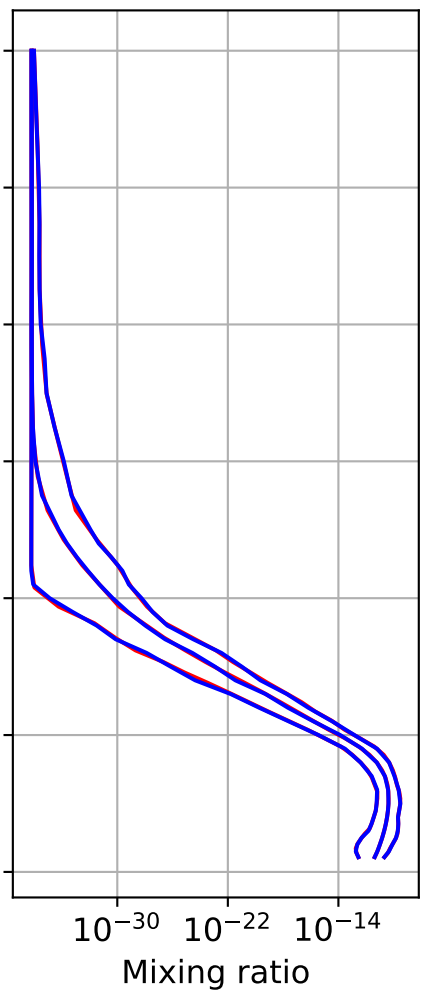

Time Series of vertical profiles (site altitude - 120 km)

Time Series of vertical profiles (site altitude - 40 km)

Monthly mean WACCM profile (interpolated to station grid)
Reunion_Maido, -21.067N, 55.38E, 2.16kmasl

Min, Max, Mean of 732 profiles
Reunion_Maido, -21.067N, 55.38E, 2.16kmasl

Std. Deviation

Percent Deviation

Level covariance matrix

1e-22