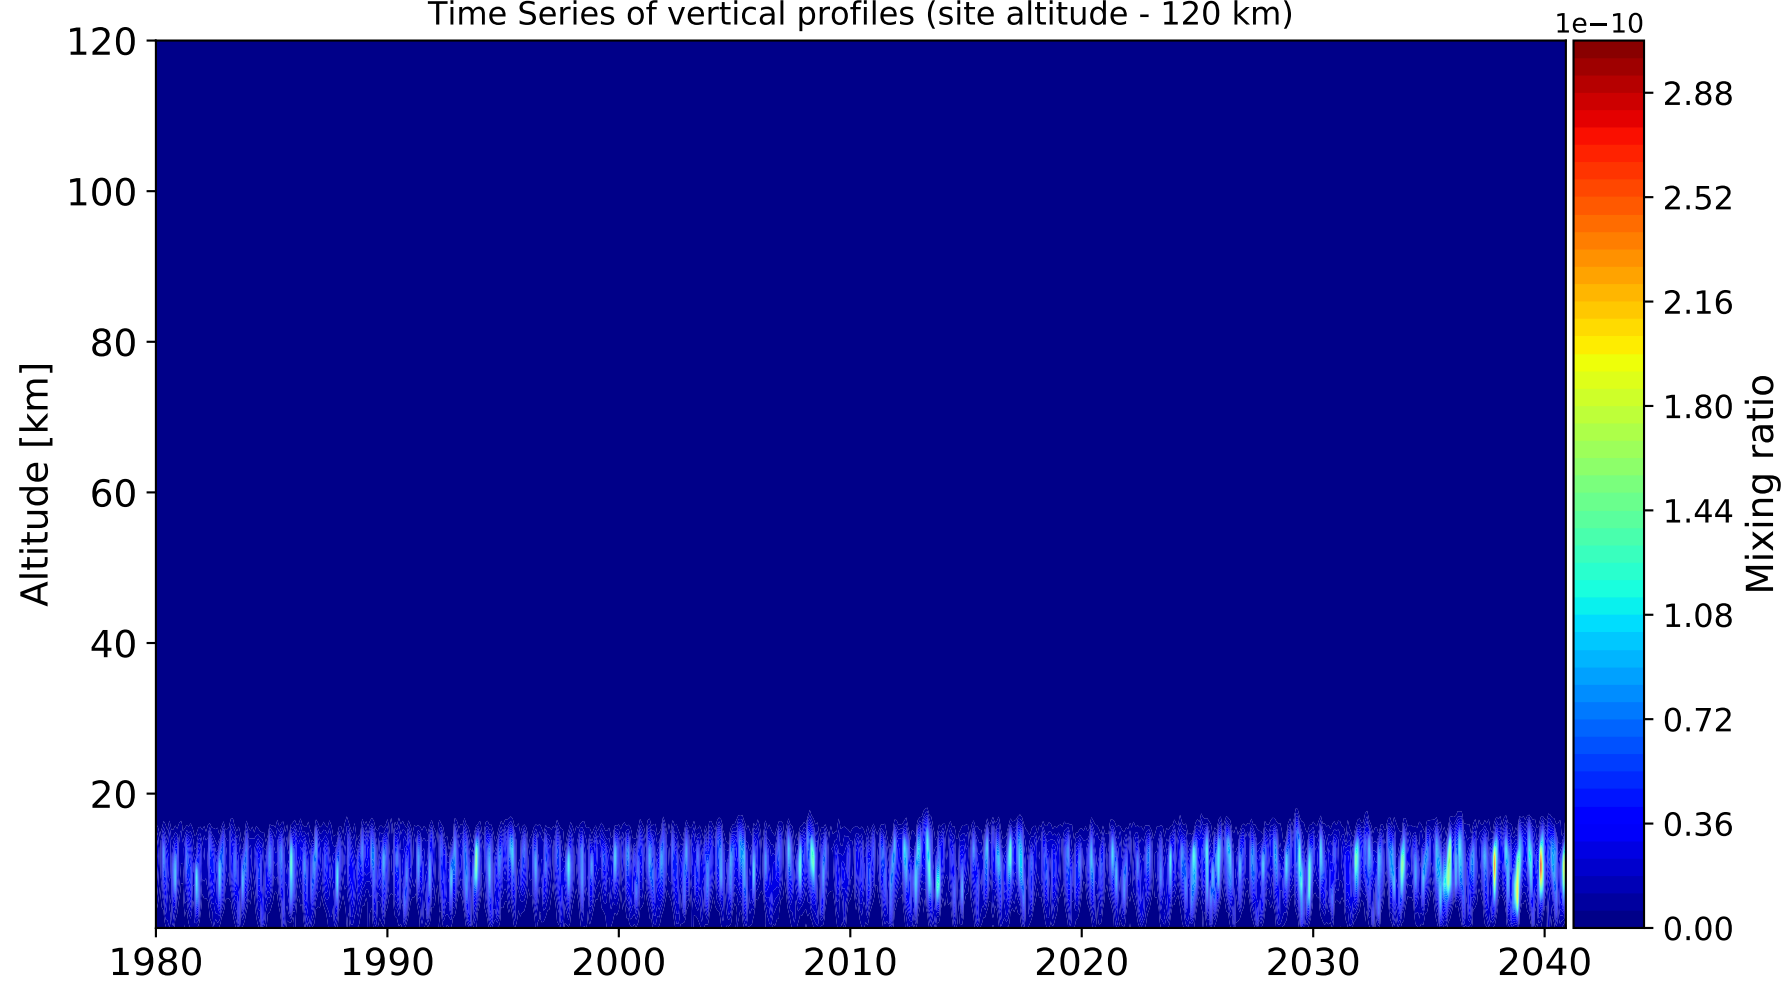

Time Series of vertical profiles (site altitude - 120 km)

Time Series of vertical profiles (site altitude - 40 km)

Monthly mean WACCM profile (interpolated to station grid)
Reunion_Maido, -21.067N, 55.38E, 2.16kmasl

Min, Max, Mean of 732 profiles
Reunion_Maido, -21.067N, 55.38E, 2.16kmasl

Std. Deviation

Percent Deviation

Level covariance matrix

1e-22