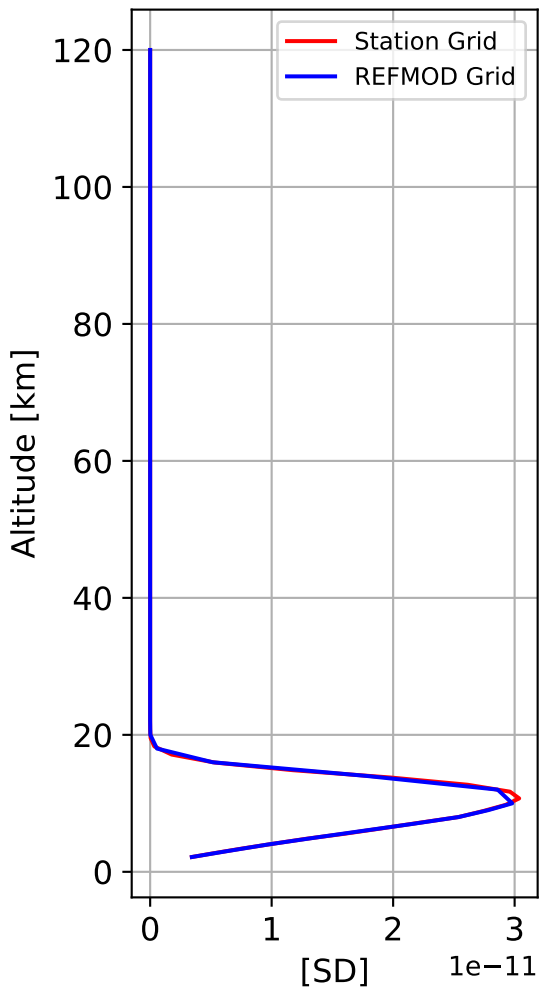

Time Series of vertical profiles (site altitude - 120 km)

Time Series of vertical profiles (site altitude - 40 km)

Monthly mean WACCM profile (interpolated to station grid)
Reunion_Maido, -21.067N, 55.38E, 2.16kmasl

Min, Max, Mean of 732 profiles
Reunion_Maido, -21.067N, 55.38E, 2.16kmasl

Std. Deviation

Percent Deviation

Level covariance matrix

1e-22