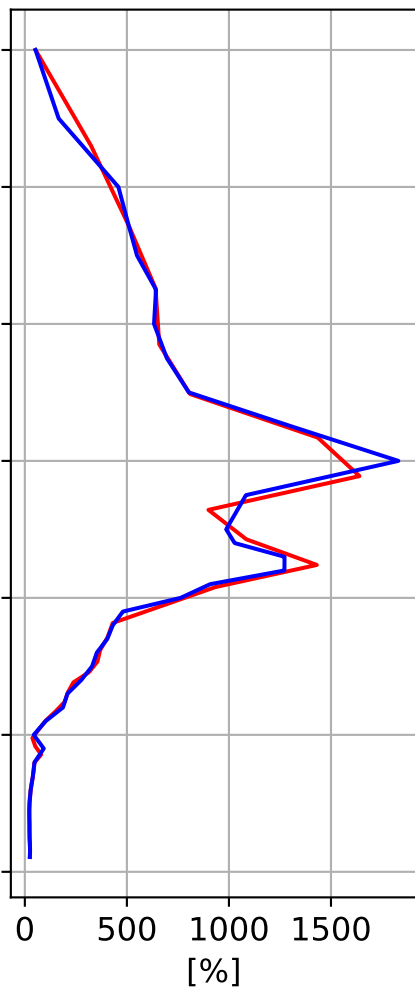

Time Series of vertical profiles (site altitude - 120 km)

Time Series of vertical profiles (site altitude - 40 km)

Monthly mean WACCM profile (interpolated to station grid) Reunion_Maido, -21.067N, 55.38E, 2.16kmasl

Min, Max, Mean of 732 profiles
Reunion_Maido, -21.067N, 55.38E, 2.16kmasl

Std. Deviation

Percent Deviation

Level covariance matrix

1e-29