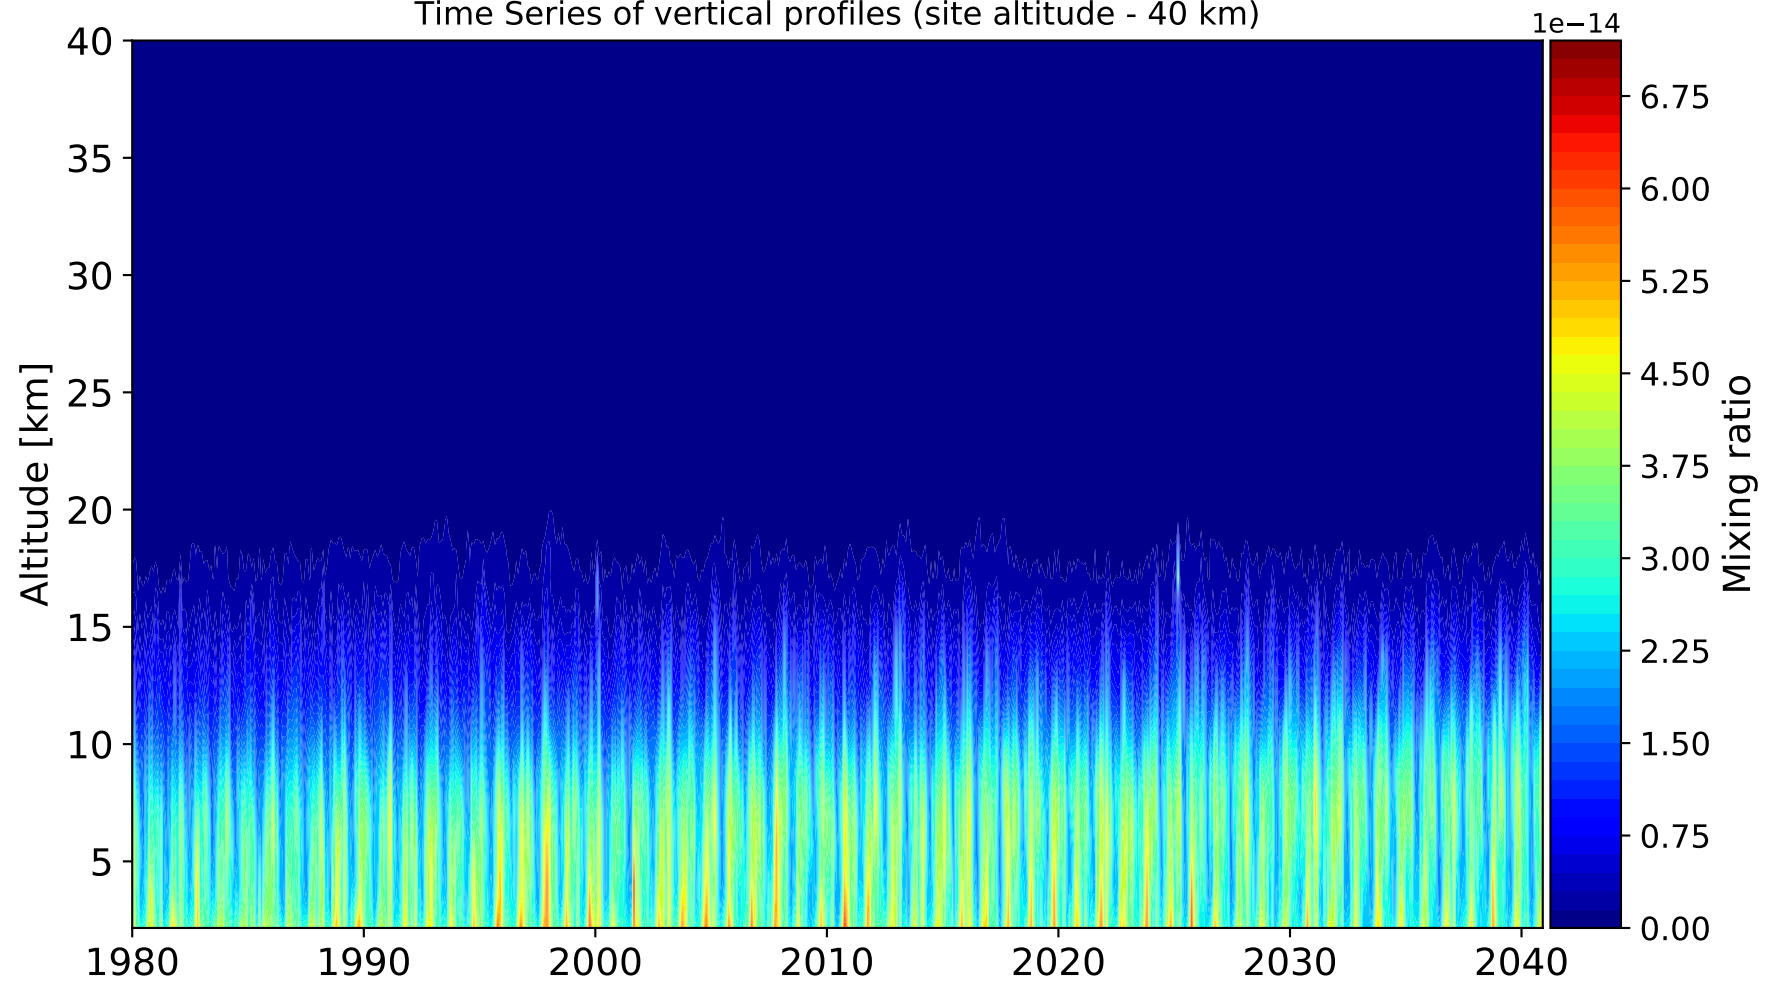

Time Series of vertical profiles (site altitude - 120 km)

Time Series of vertical profiles (site altitude - 40 km)

Monthly mean WACCM profile (interpolated to station grid) Reunion_Maido, -21.067N, 55.38E, 2.16kmasl

Min, Max, Mean of 732 profiles
Reunion_Maido, -21.067N, 55.38E, 2.16kmasl

Std. Deviation

Percent Deviation

Level covariance matrix

1e-29