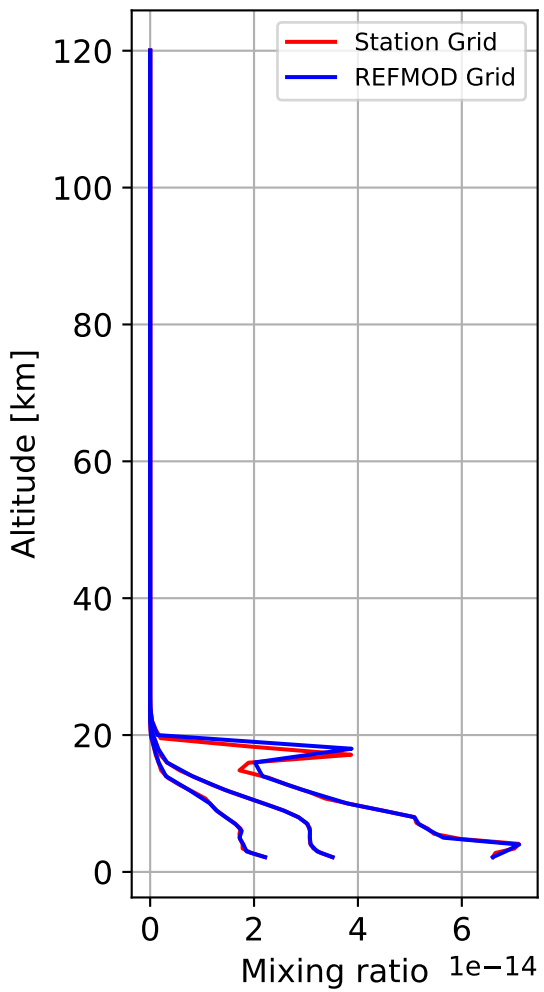

Time Series of vertical profiles (site altitude - 120 km)

Time Series of vertical profiles (site altitude - 40 km)

Monthly mean WACCM profile (interpolated to station grid) Reunion_Maido, -21.067N, 55.38E, 2.16kmasl

Min, Max, Mean of 732 profiles
Reunion_Maido, -21.067N, 55.38E, 2.16kmasl

Std. Deviation

Percent Deviation

Level covariance matrix

1e-29