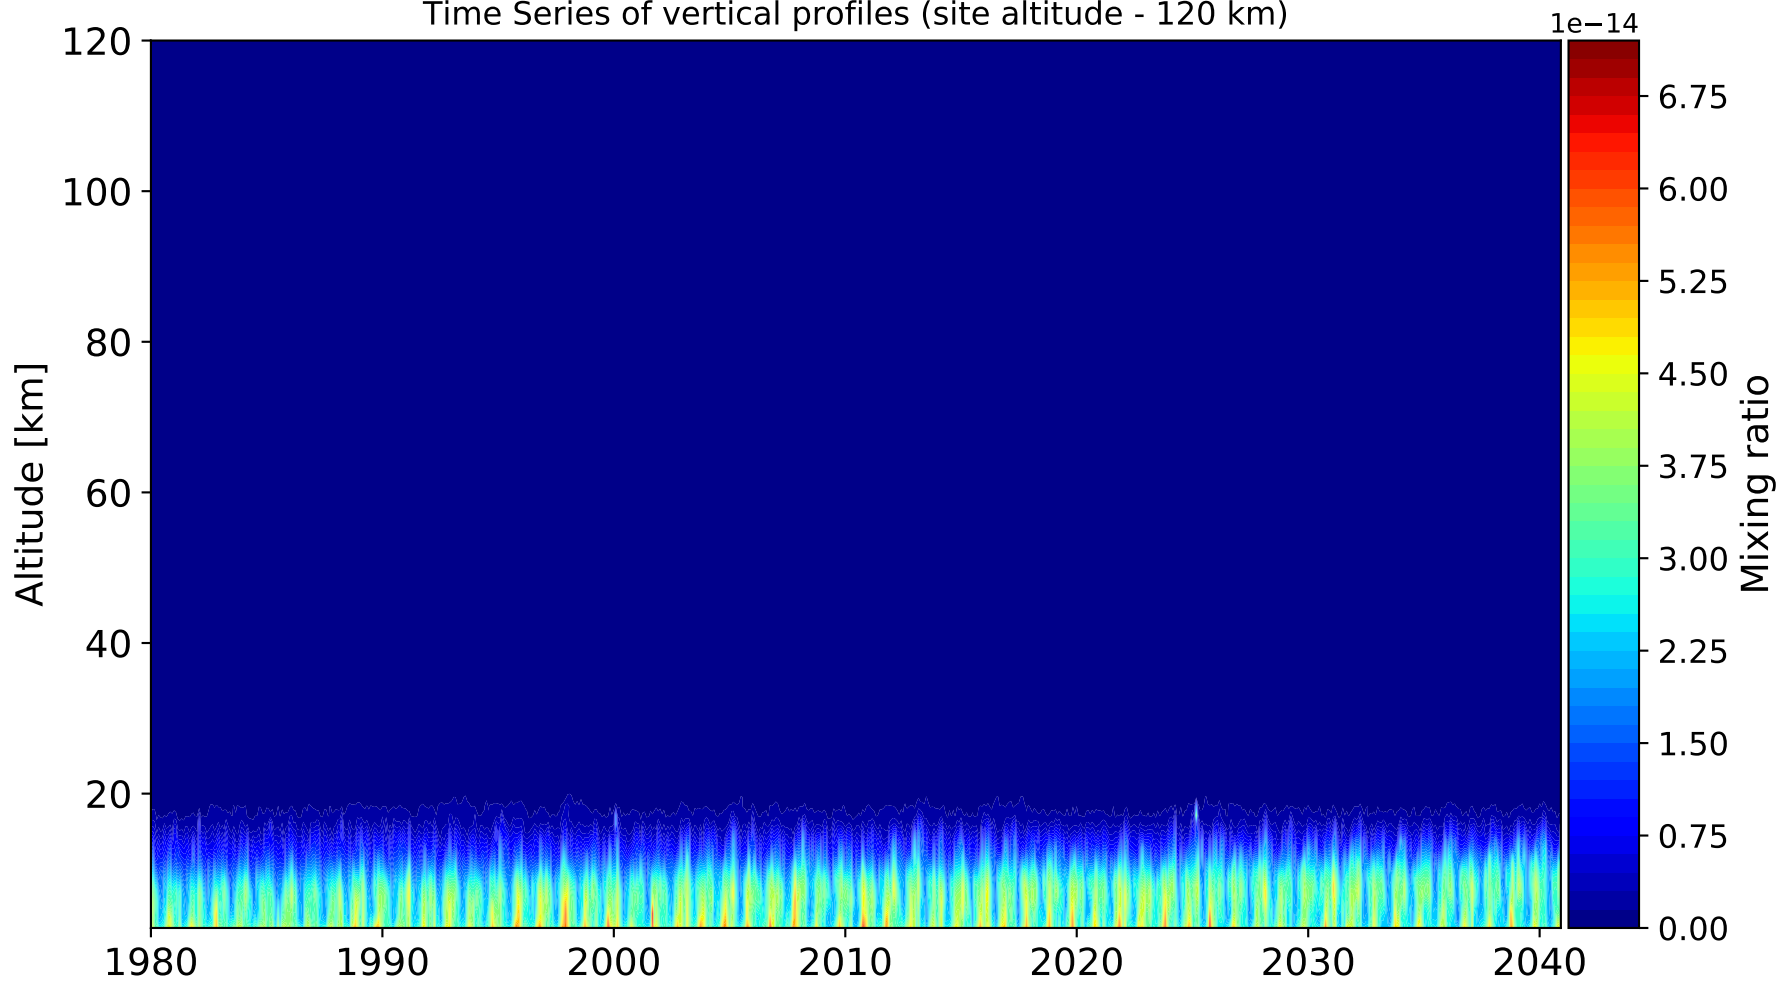

Time Series of vertical profiles (site altitude - 120 km)

Time Series of vertical profiles (site altitude - 40 km)

Monthly mean WACCM profile (interpolated to station grid) Reunion_Maido, -21.067N, 55.38E, 2.16kmasl

Min, Max, Mean of 732 profiles
Reunion_Maido, -21.067N, 55.38E, 2.16kmasl

Std. Deviation

Percent Deviation

Level covariance matrix

1e-29