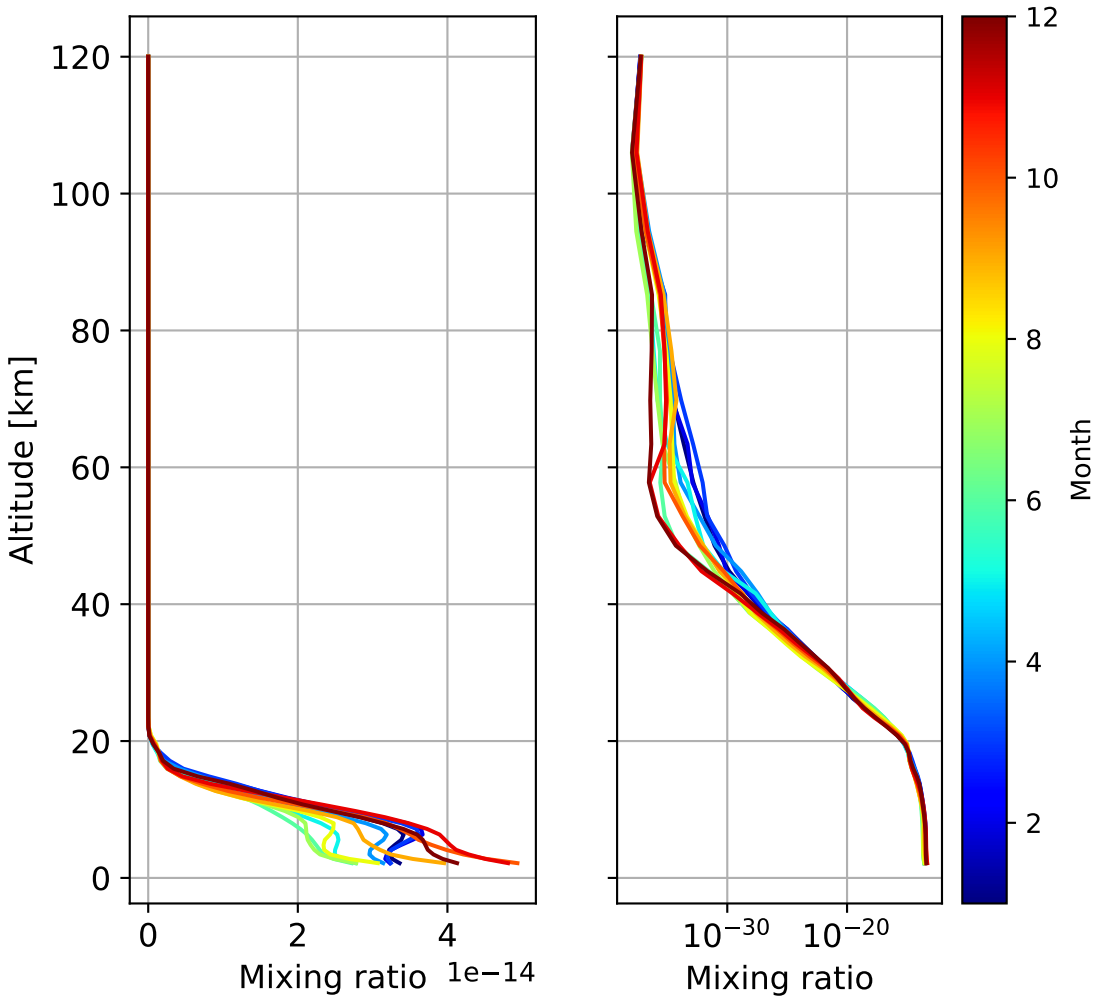

Time Series of vertical profiles (site altitude - 120 km)

Time Series of vertical profiles (site altitude - 40 km)

Monthly mean WACCM profile (interpolated to station grid) Reunion_Maido, -21.067N, 55.38E, 2.16kmasl

Min, Max, Mean of 732 profiles
Reunion_Maido, -21.067N, 55.38E, 2.16kmasl

Std. Deviation

Percent Deviation

Level covariance matrix

1e-29