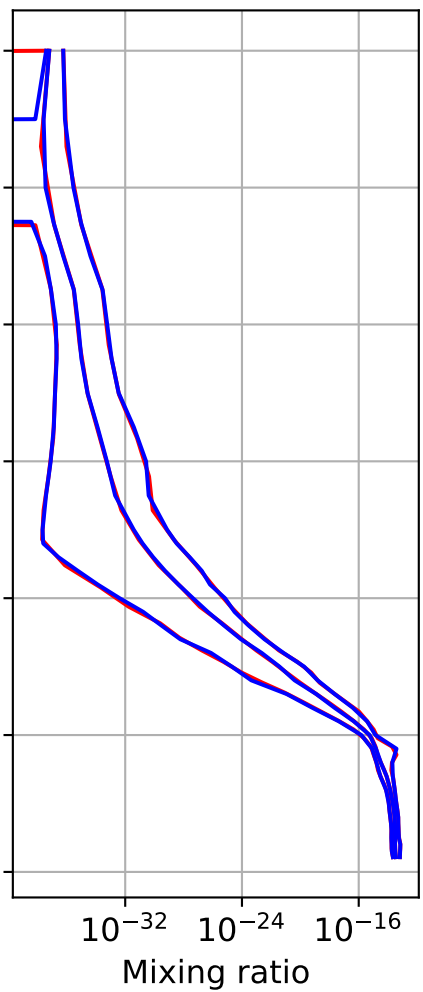

Time Series of vertical profiles (site altitude - 120 km)

Time Series of vertical profiles (site altitude - 40 km)

Monthly mean WACCM profile (interpolated to station grid) Reunion_Maido, -21.067N, 55.38E, 2.16kmasl

Min, Max, Mean of 732 profiles
Reunion_Maido, -21.067N, 55.38E, 2.16kmasl

Std. Deviation

Percent Deviation

Level covariance matrix

1e-29