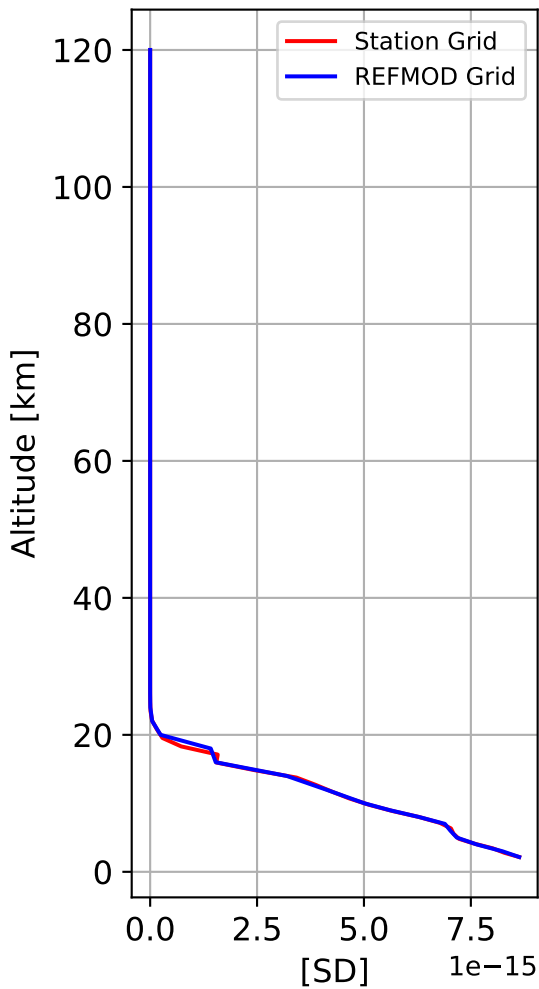

Time Series of vertical profiles (site altitude - 120 km)

Time Series of vertical profiles (site altitude - 40 km)

Monthly mean WACCM profile (interpolated to station grid) Reunion_Maido, -21.067N, 55.38E, 2.16kmasl

Min, Max, Mean of 732 profiles
Reunion_Maido, -21.067N, 55.38E, 2.16kmasl

Std. Deviation

Percent Deviation

Level covariance matrix

1e-29