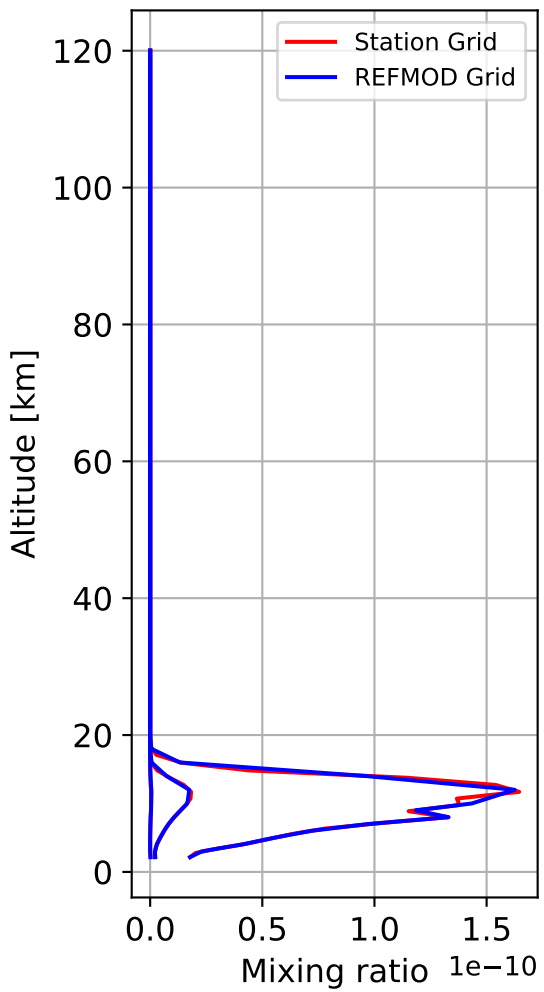

Time Series of vertical profiles (site altitude - 120 km)

Time Series of vertical profiles (site altitude - 40 km)

Monthly mean WACCM profile (interpolated to station grid)
Reunion_Maido, -21.067N, 55.38E, 2.16kmasl

Min, Max, Mean of 732 profiles Reunion_Maido, -21.067N, 55.38E, 2.16kmasl

Std. Deviation

Percent Deviation

Level covariance matrix

1e-22