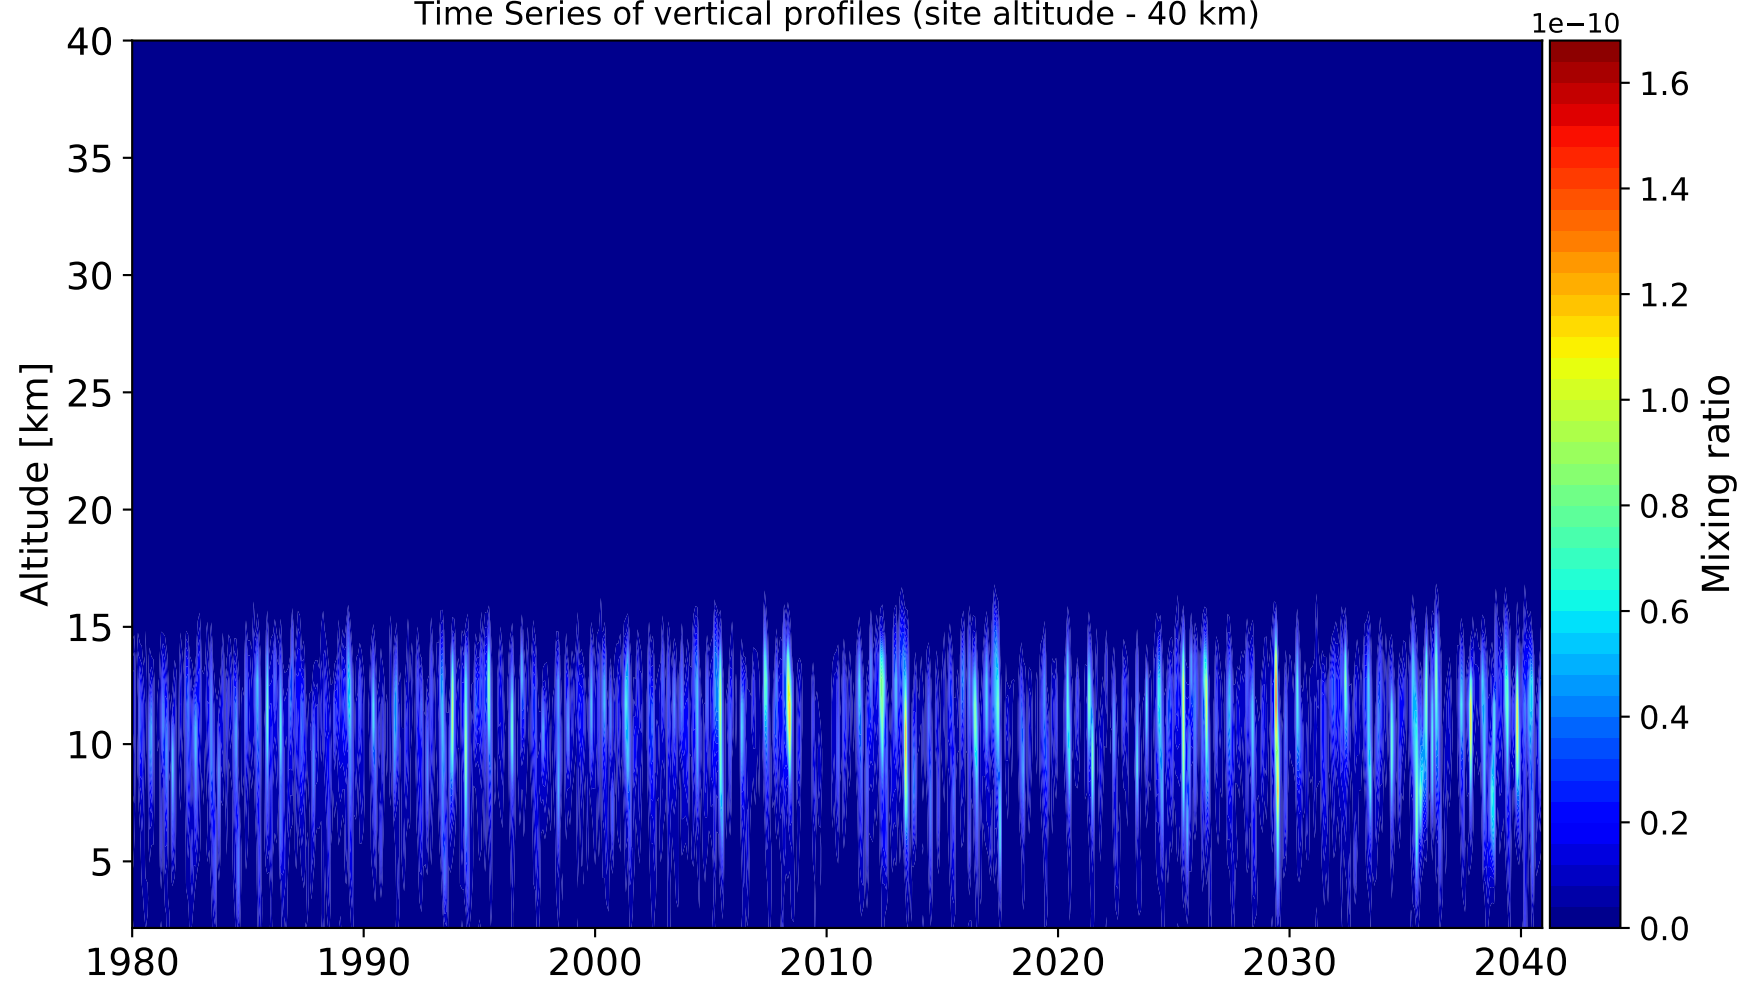

Time Series of vertical profiles (site altitude - 120 km)

Time Series of vertical profiles (site altitude - 40 km)

Monthly mean WACCM profile (interpolated to station grid)
Reunion_Maido, -21.067N, 55.38E, 2.16kmasl

Min, Max, Mean of 732 profiles Reunion_Maido, -21.067N, 55.38E, 2.16kmasl

Std. Deviation

Percent Deviation

Level covariance matrix

1e-22