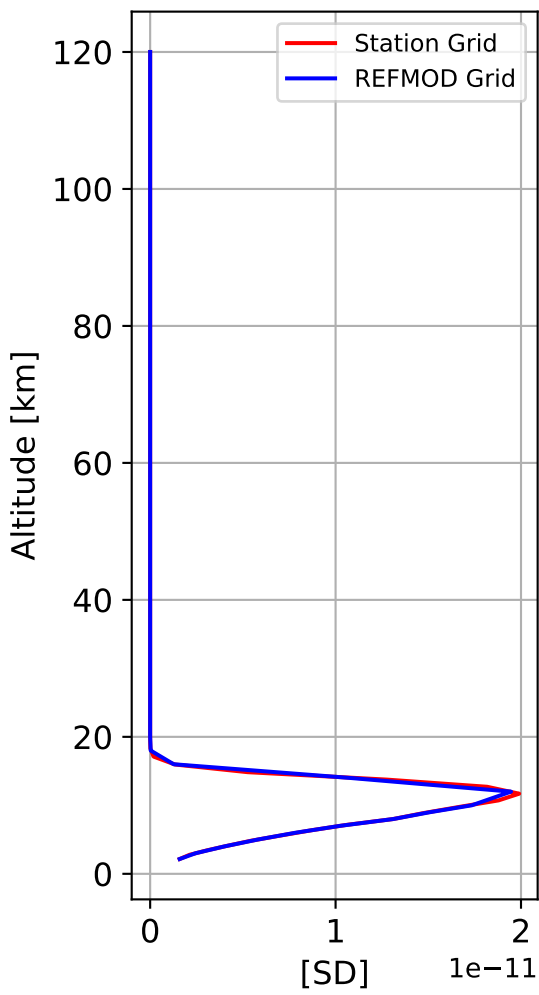

Time Series of vertical profiles (site altitude - 120 km)

Time Series of vertical profiles (site altitude - 40 km)

Monthly mean WACCM profile (interpolated to station grid)
Reunion_Maido, -21.067N, 55.38E, 2.16kmasl

Min, Max, Mean of 732 profiles Reunion_Maido, -21.067N, 55.38E, 2.16kmasl

Std. Deviation

Percent Deviation

Level covariance matrix

1e-22