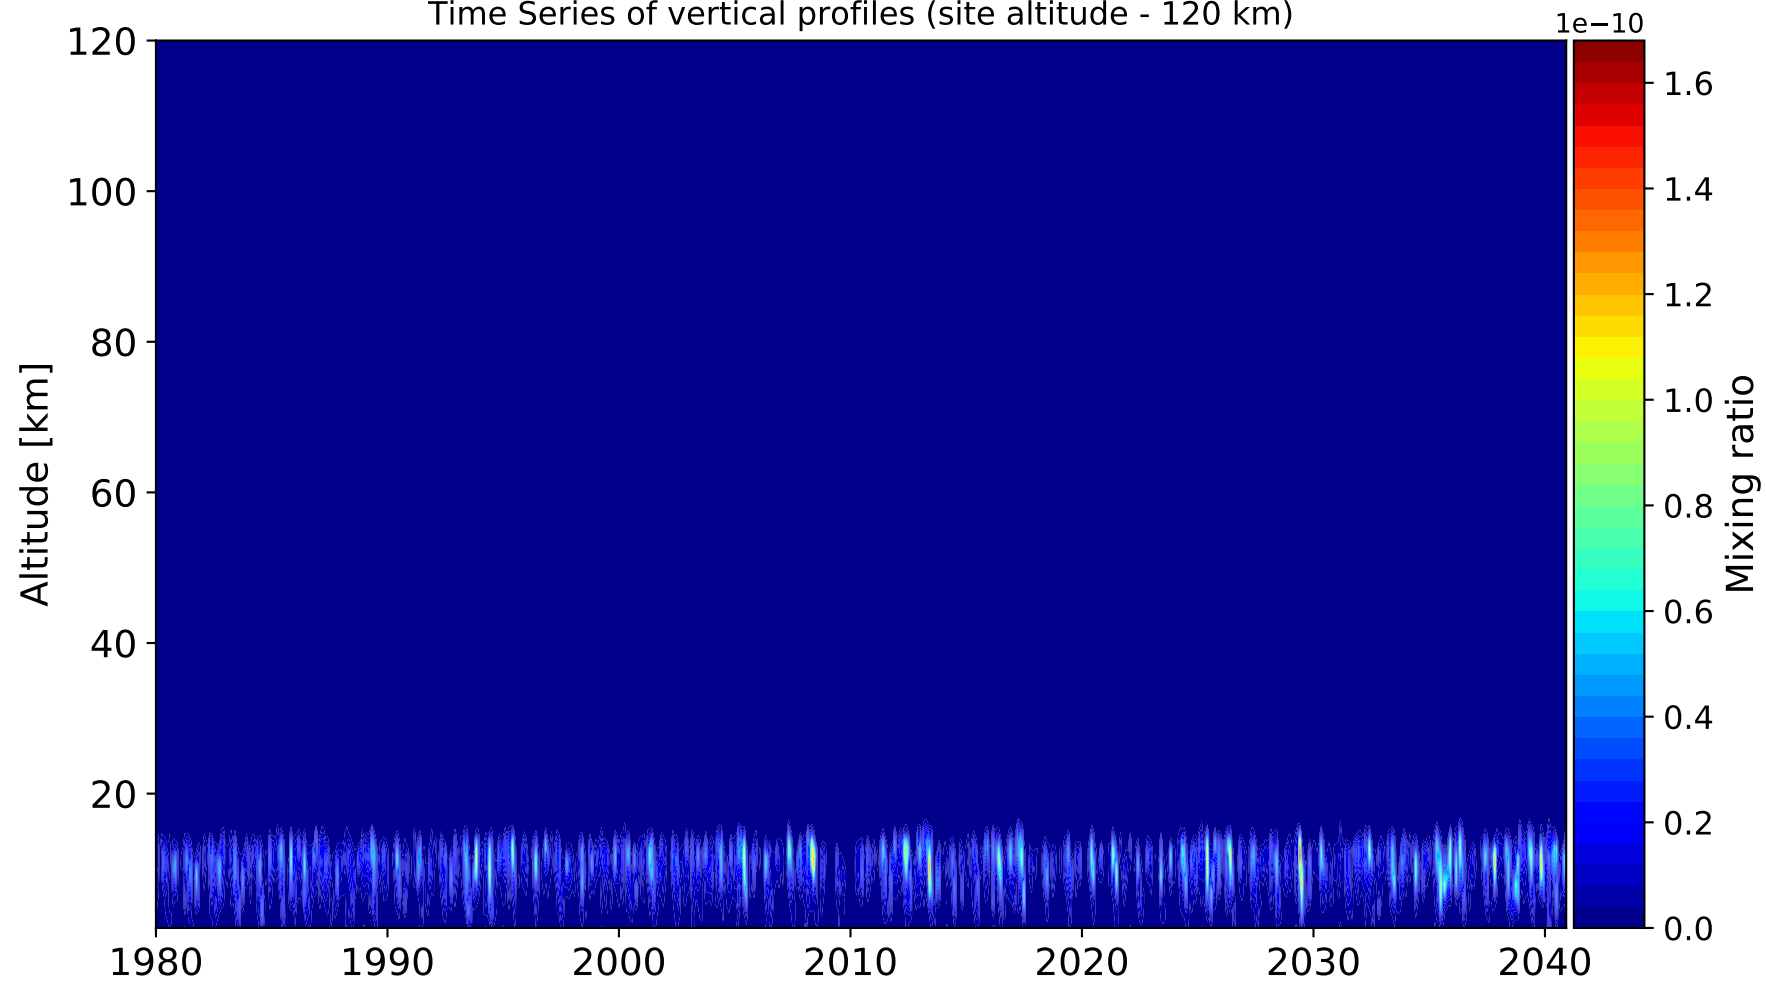

Time Series of vertical profiles (site altitude - 120 km)

Time Series of vertical profiles (site altitude - 40 km)

Monthly mean WACCM profile (interpolated to station grid)
Reunion_Maido, -21.067N, 55.38E, 2.16kmasl

Min, Max, Mean of 732 profiles Reunion_Maido, -21.067N, 55.38E, 2.16kmasl

Std. Deviation

Percent Deviation

Level covariance matrix

1e-22