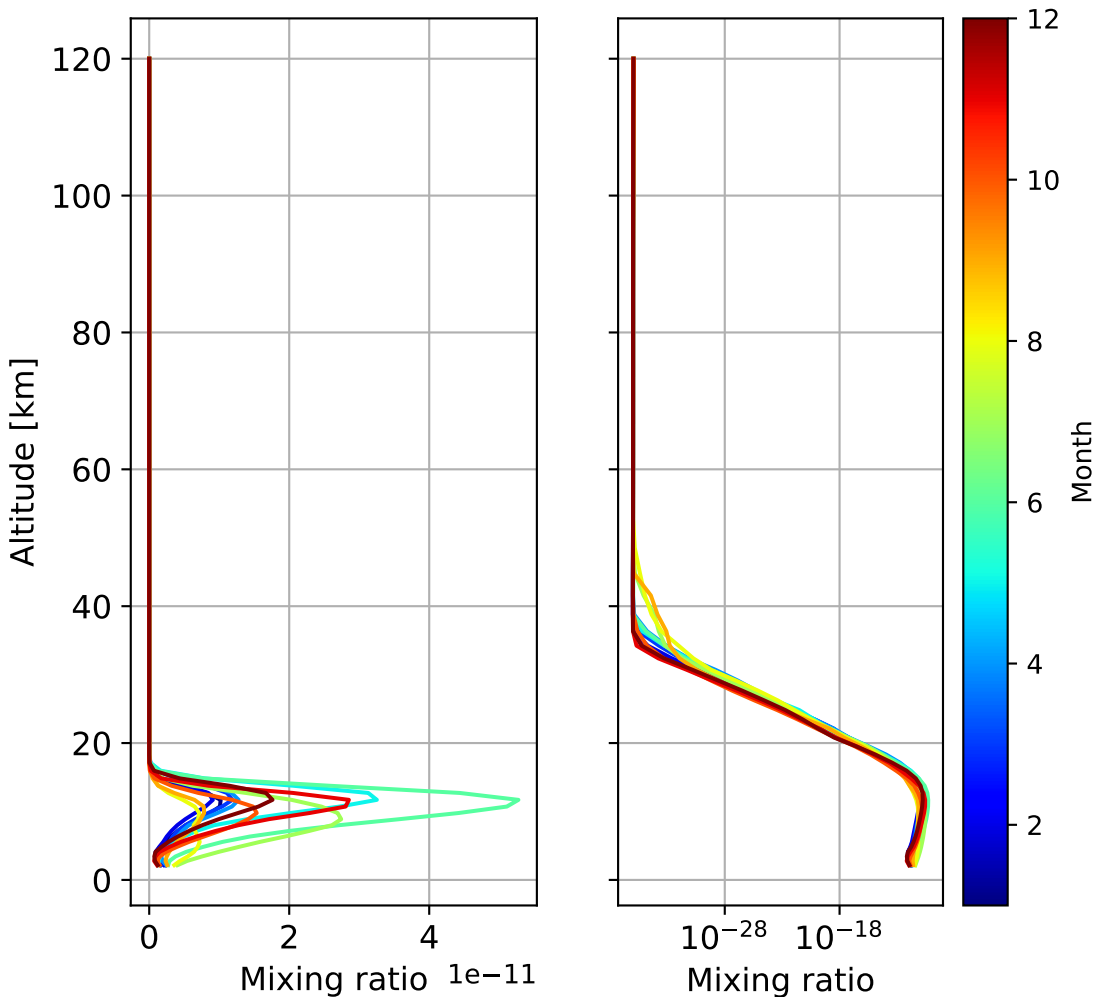

Time Series of vertical profiles (site altitude - 120 km)

Time Series of vertical profiles (site altitude - 40 km)

Monthly mean WACCM profile (interpolated to station grid)
Reunion_Maido, -21.067N, 55.38E, 2.16kmasl

Min, Max, Mean of 732 profiles Reunion_Maido, -21.067N, 55.38E, 2.16kmasl

Std. Deviation

Percent Deviation

Level covariance matrix

1e-22