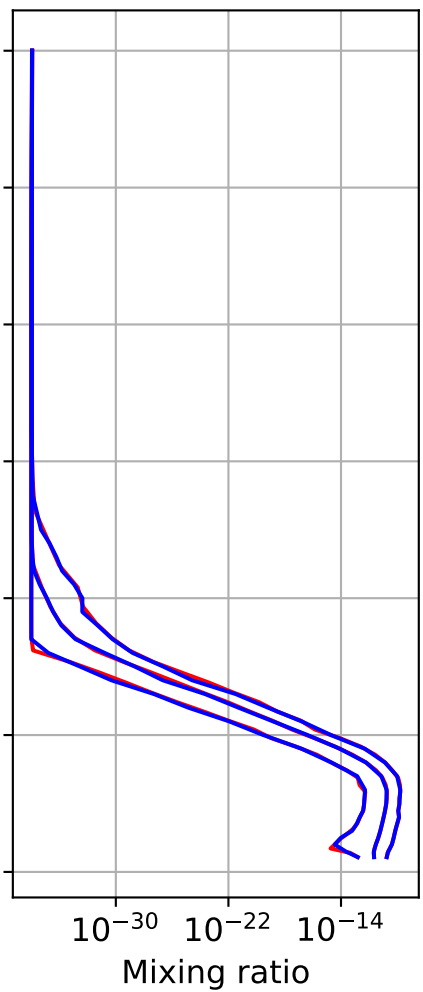

Time Series of vertical profiles (site altitude - 120 km)

Time Series of vertical profiles (site altitude - 40 km)

Monthly mean WACCM profile (interpolated to station grid)
Reunion_Maido, -21.067N, 55.38E, 2.16kmasl

Min, Max, Mean of 732 profiles Reunion_Maido, -21.067N, 55.38E, 2.16kmasl

Std. Deviation

Percent Deviation

Level covariance matrix

1e-22