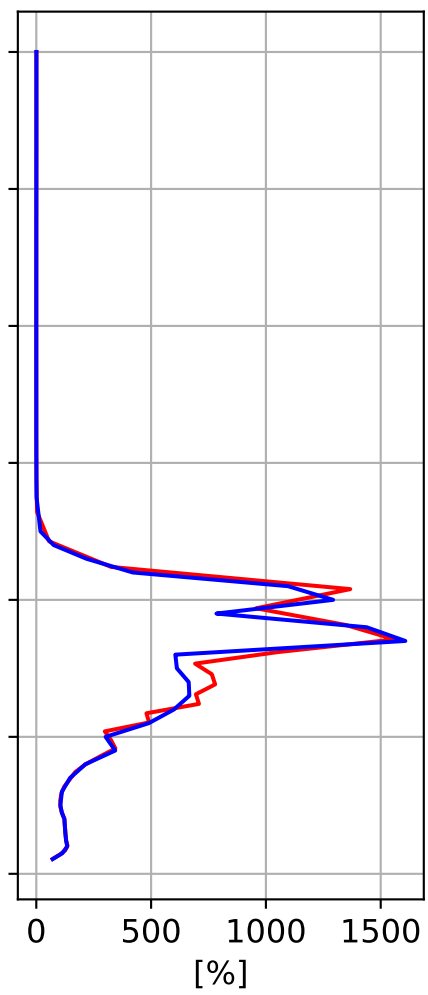

Time Series of vertical profiles (site altitude - 120 km)

Time Series of vertical profiles (site altitude - 40 km)

Monthly mean WACCM profile (interpolated to station grid)
Reunion_Maido, -21.067N, 55.38E, 2.16kmasl

Min, Max, Mean of 732 profiles Reunion_Maido, -21.067N, 55.38E, 2.16kmasl

Std. Deviation

Percent Deviation

Level covariance matrix

1e-22