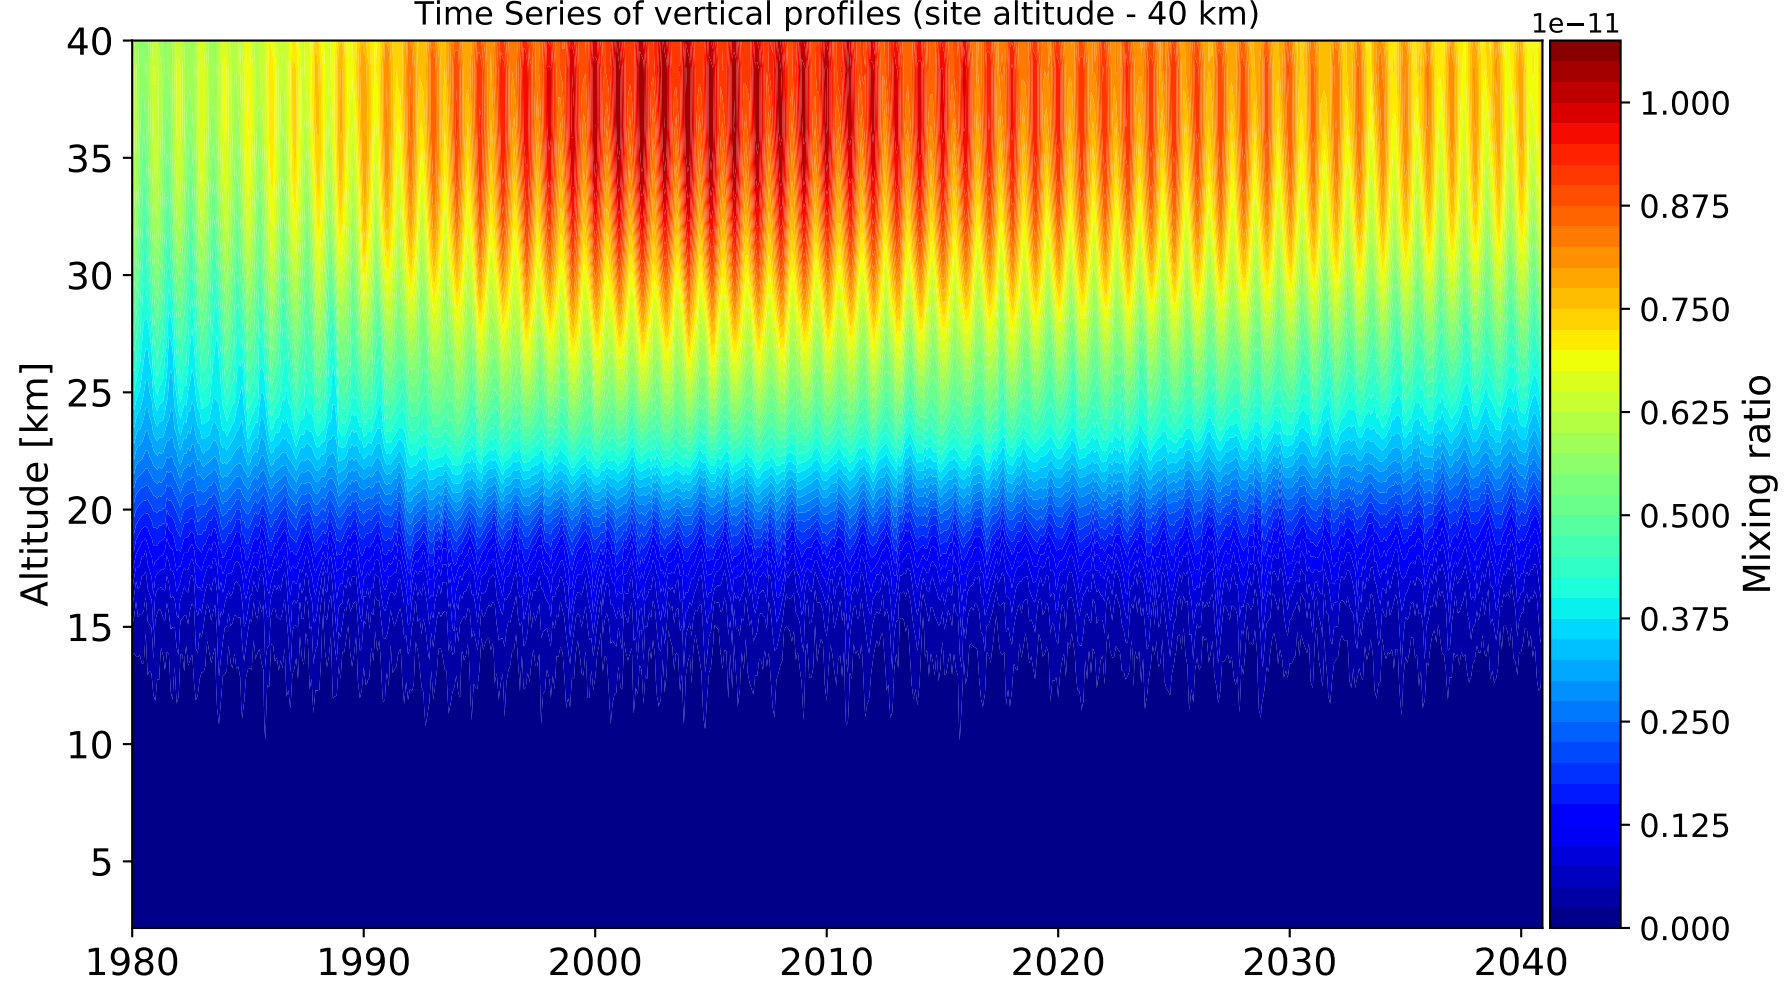

Time Series of vertical profiles (site altitude - 120 km)

Time Series of vertical profiles (site altitude - 40 km)

Monthly mean WACCM profile (interpolated to station grid)
Reunion_Maido, -21.067N, 55.38E, 2.16kmasl

Min, Max, Mean of 732 profiles
Reunion_Maido, -21.067N, 55.38E, 2.16kmasl

Std. Deviation

Percent Deviation

Level covariance matrix

1e-24