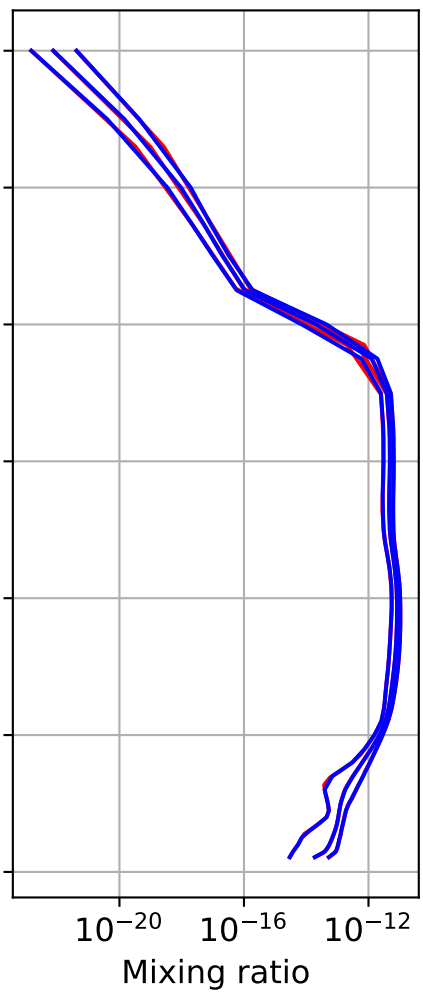

Time Series of vertical profiles (site altitude - 120 km)

Time Series of vertical profiles (site altitude - 40 km)

Monthly mean WACCM profile (interpolated to station grid)
Reunion_Maido, -21.067N, 55.38E, 2.16kmasl

Min, Max, Mean of 732 profiles
Reunion_Maido, -21.067N, 55.38E, 2.16kmasl

Std. Deviation

Percent Deviation

Level covariance matrix

1e-24