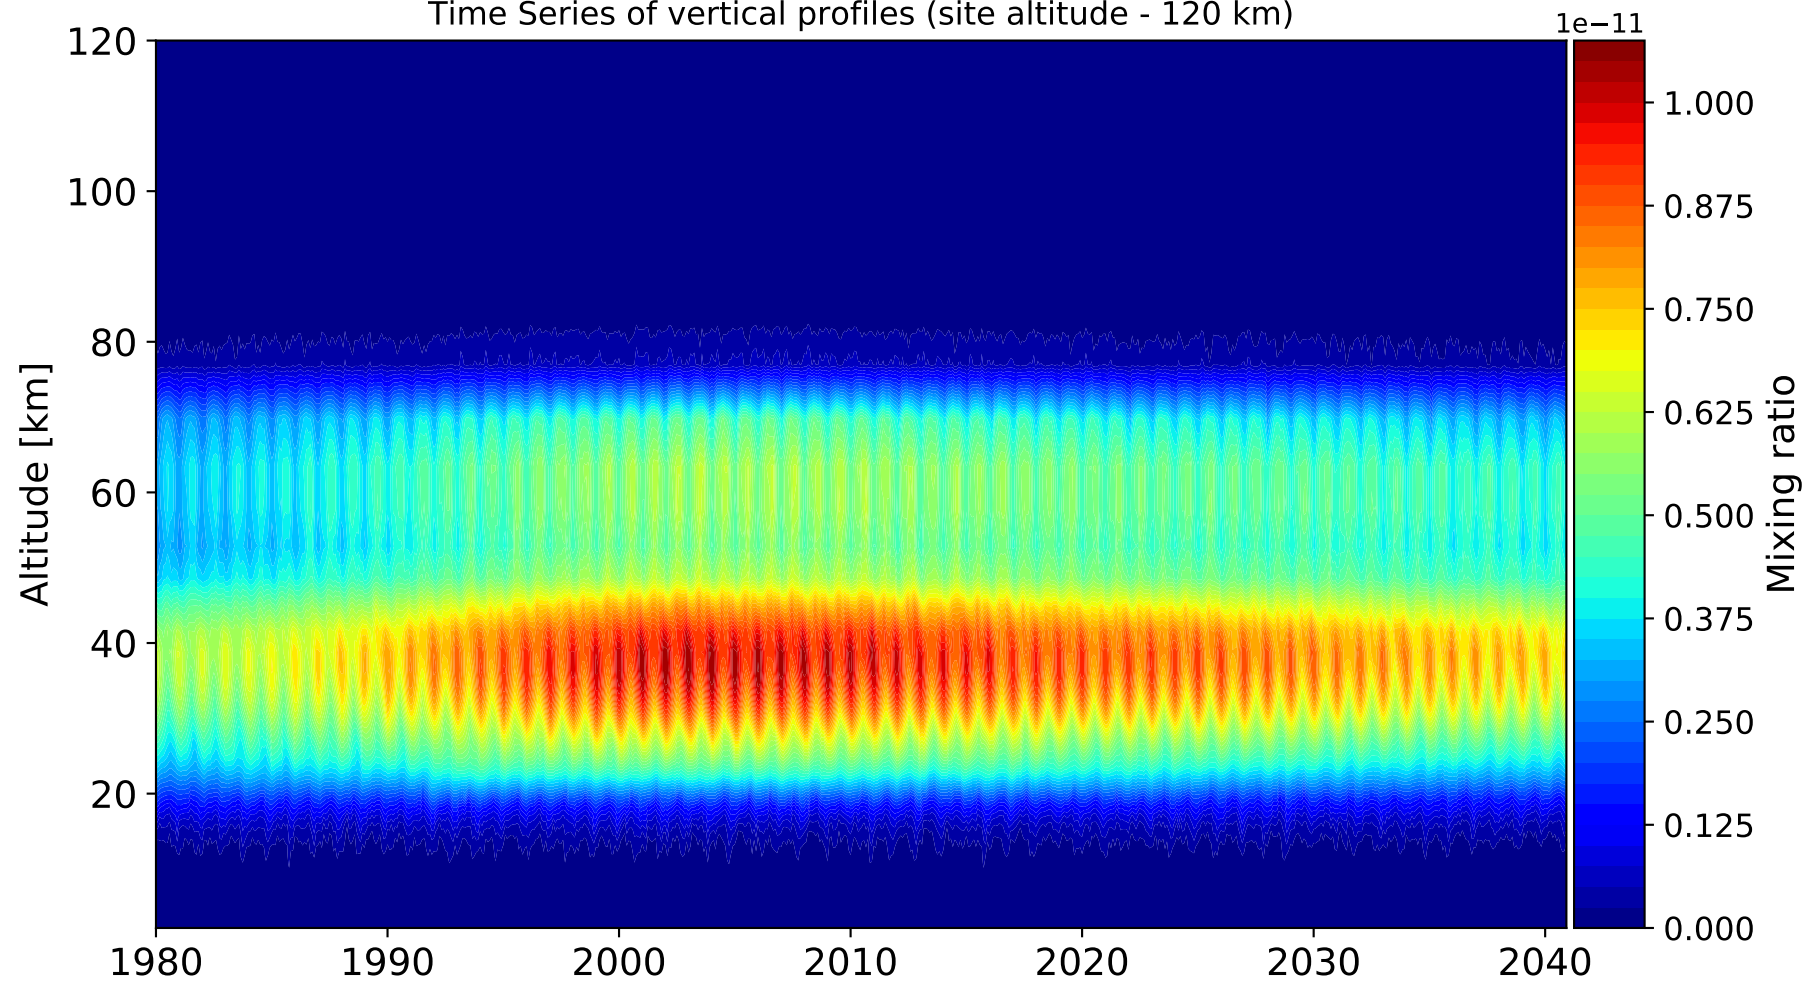

Time Series of vertical profiles (site altitude - 120 km)

Time Series of vertical profiles (site altitude - 40 km)

Monthly mean WACCM profile (interpolated to station grid)
Reunion_Maido, -21.067N, 55.38E, 2.16kmasl

Min, Max, Mean of 732 profiles
Reunion_Maido, -21.067N, 55.38E, 2.16kmasl

Std. Deviation

Percent Deviation

Level covariance matrix

1e-24