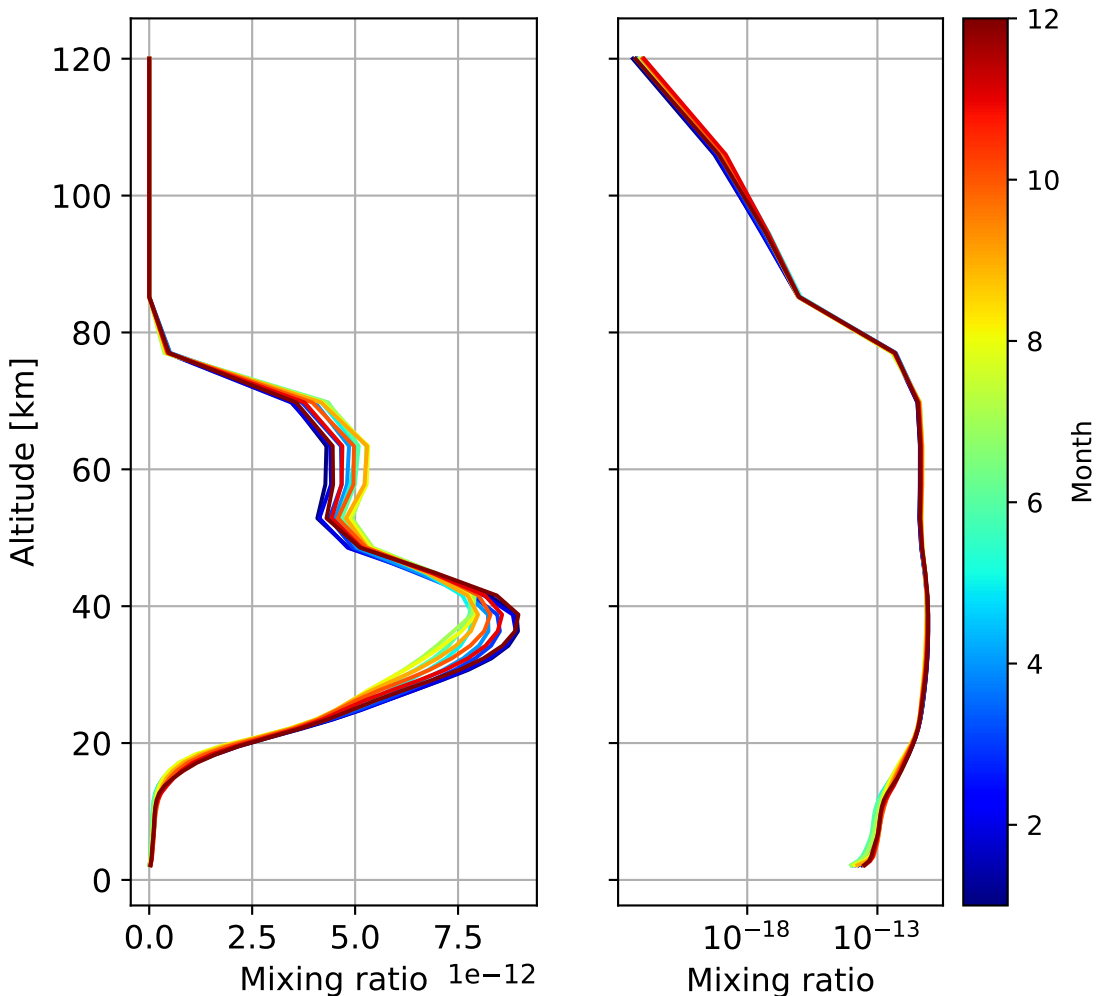

Time Series of vertical profiles (site altitude - 120 km)

Time Series of vertical profiles (site altitude - 40 km)

Monthly mean WACCM profile (interpolated to station grid)
Reunion_Maido, -21.067N, 55.38E, 2.16kmasl

Min, Max, Mean of 732 profiles
Reunion_Maido, -21.067N, 55.38E, 2.16kmasl

Std. Deviation

Percent Deviation

Level covariance matrix

1e-24