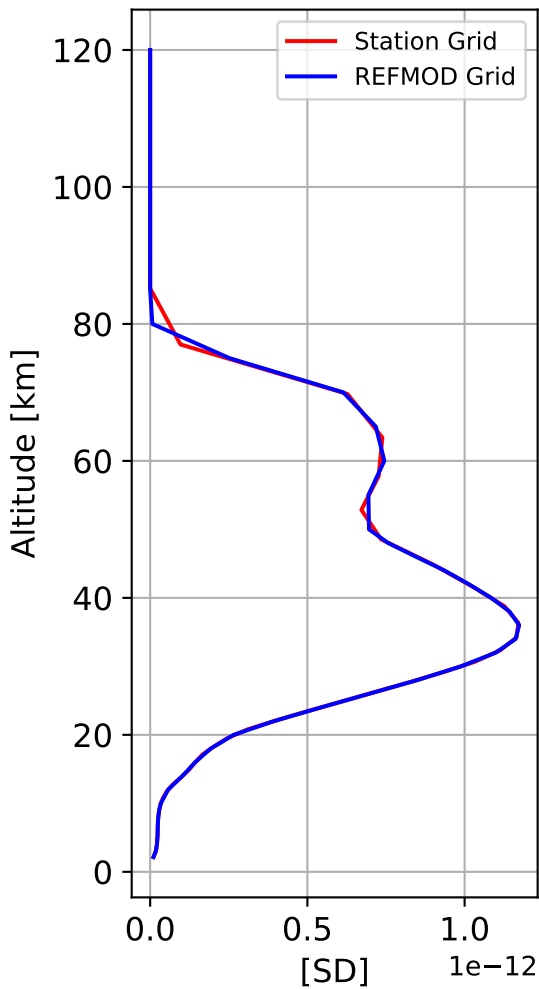

Time Series of vertical profiles (site altitude - 120 km)

Time Series of vertical profiles (site altitude - 40 km)

Monthly mean WACCM profile (interpolated to station grid)
Reunion_Maido, -21.067N, 55.38E, 2.16kmasl

Min, Max, Mean of 732 profiles
Reunion_Maido, -21.067N, 55.38E, 2.16kmasl

Std. Deviation

Percent Deviation

Level covariance matrix

1e-24