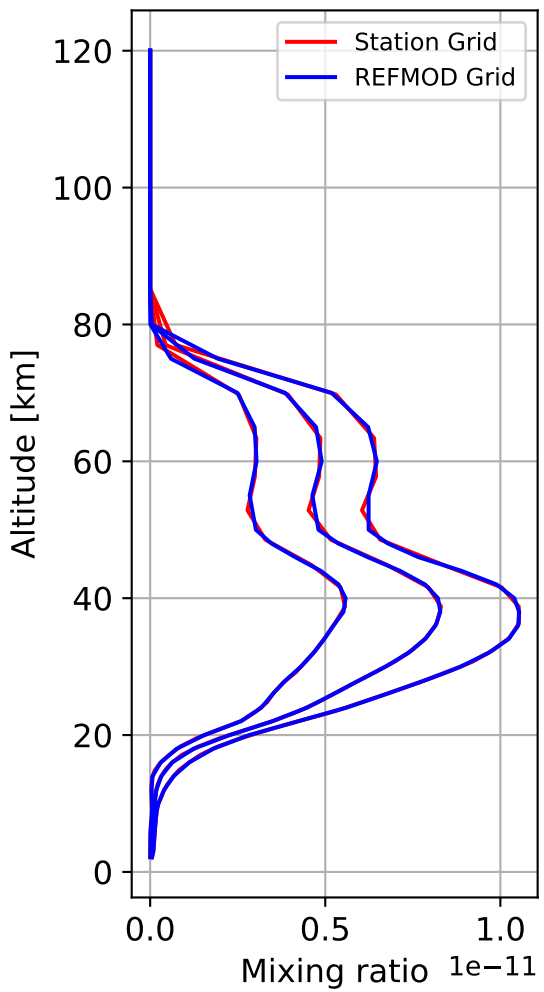

Time Series of vertical profiles (site altitude - 120 km)

Time Series of vertical profiles (site altitude - 40 km)

Monthly mean WACCM profile (interpolated to station grid)
Reunion_Maido, -21.067N, 55.38E, 2.16kmasl

Min, Max, Mean of 732 profiles
Reunion_Maido, -21.067N, 55.38E, 2.16kmasl

Std. Deviation

Percent Deviation

Level covariance matrix

1e-24