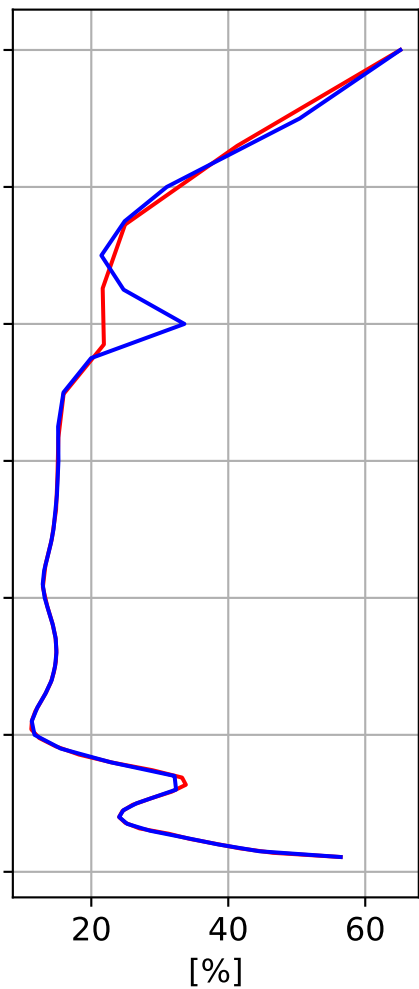

Time Series of vertical profiles (site altitude - 120 km)

Time Series of vertical profiles (site altitude - 40 km)

Monthly mean WACCM profile (interpolated to station grid)
Reunion_Maido, -21.067N, 55.38E, 2.16kmasl

Min, Max, Mean of 732 profiles
Reunion_Maido, -21.067N, 55.38E, 2.16kmasl

Std. Deviation

Percent Deviation

Level covariance matrix

1e-24