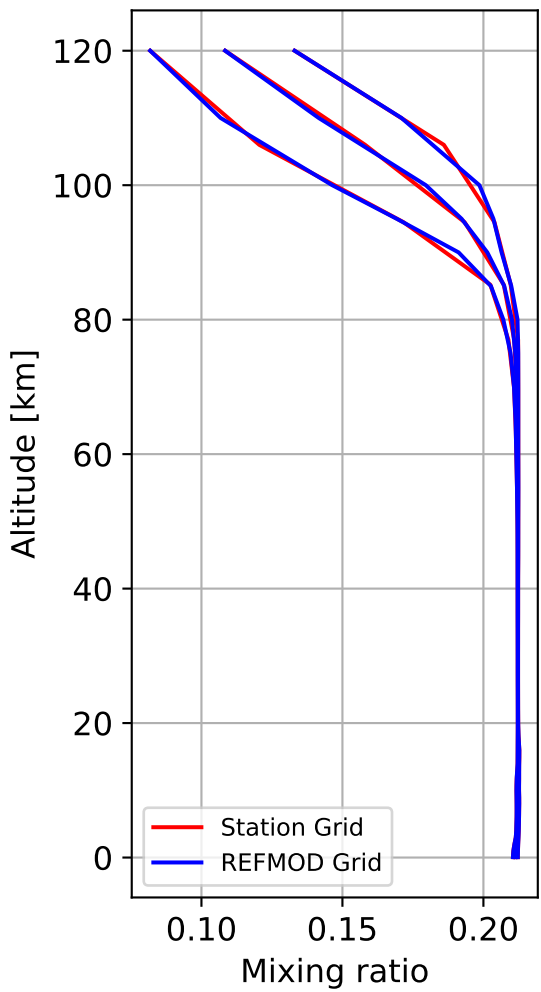

Monthly mean WACCM profile (interpolated to station grid) Paris, 48.97N, 2.37E, 0.06kmasl

Min, Max, Mean of 732 profiles
Paris, 48.97N, 2.37E, 0.06kmasl

Std. Deviation

Percent Deviation

Level covariance matrix