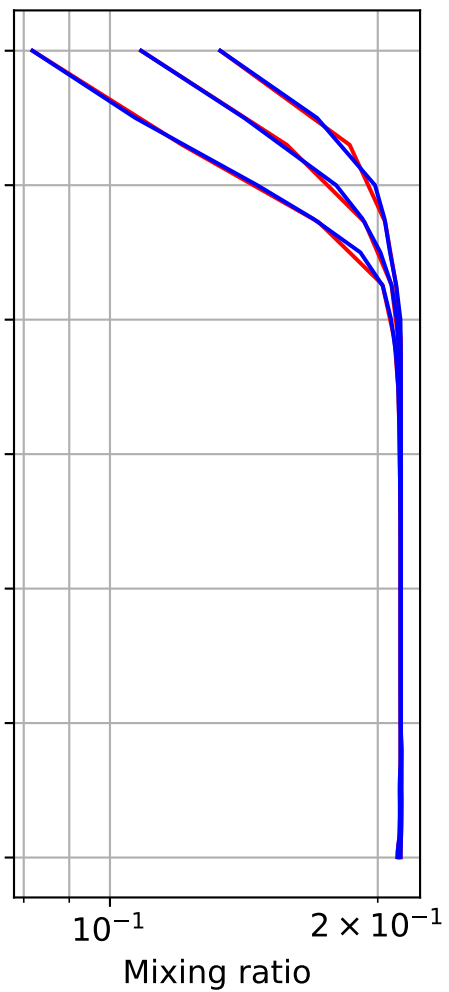

Monthly mean WACCM profile (interpolated to station grid) Paris, 48.97N, 2.37E, 0.06kmasl

Min, Max, Mean of 732 profiles
Paris, 48.97N, 2.37E, 0.06kmasl

Std. Deviation

Percent Deviation

Level covariance matrix