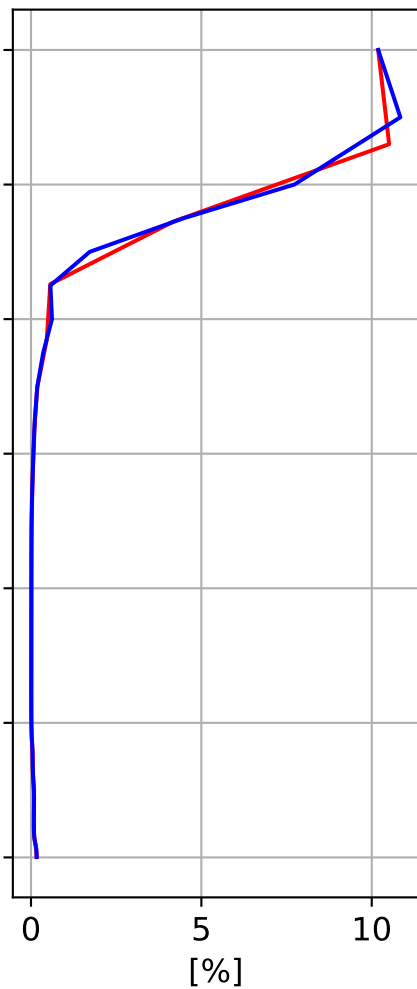

Monthly mean WACCM profile (interpolated to station grid) Paris, 48.97N, 2.37E, 0.06kmasl

Min, Max, Mean of 732 profiles
Paris, 48.97N, 2.37E, 0.06kmasl

Std. Deviation

Percent Deviation

Level covariance matrix