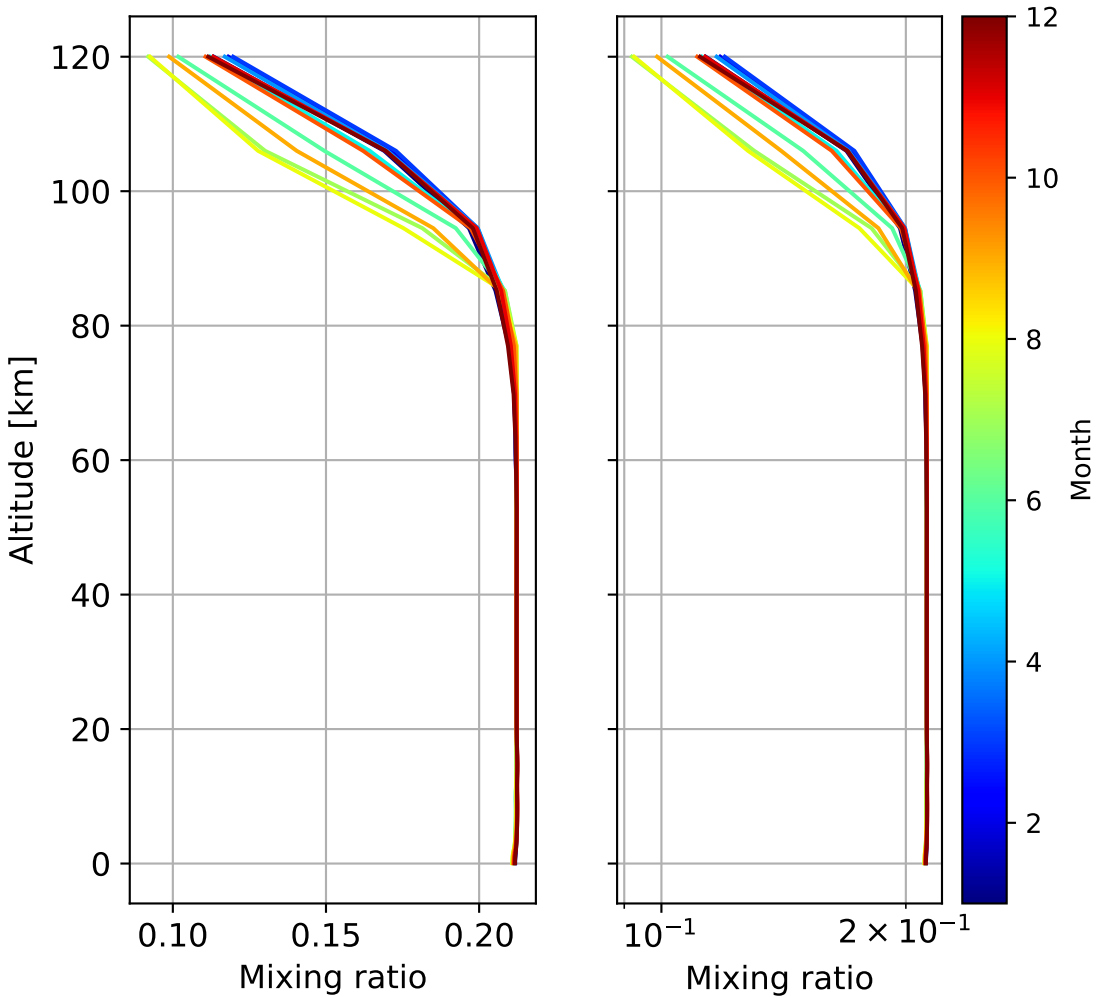

Monthly mean WACCM profile (interpolated to station grid) Paris, 48.97N, 2.37E, 0.06kmasl

Min, Max, Mean of 732 profiles
Paris, 48.97N, 2.37E, 0.06kmasl

Std. Deviation

Percent Deviation

Level covariance matrix