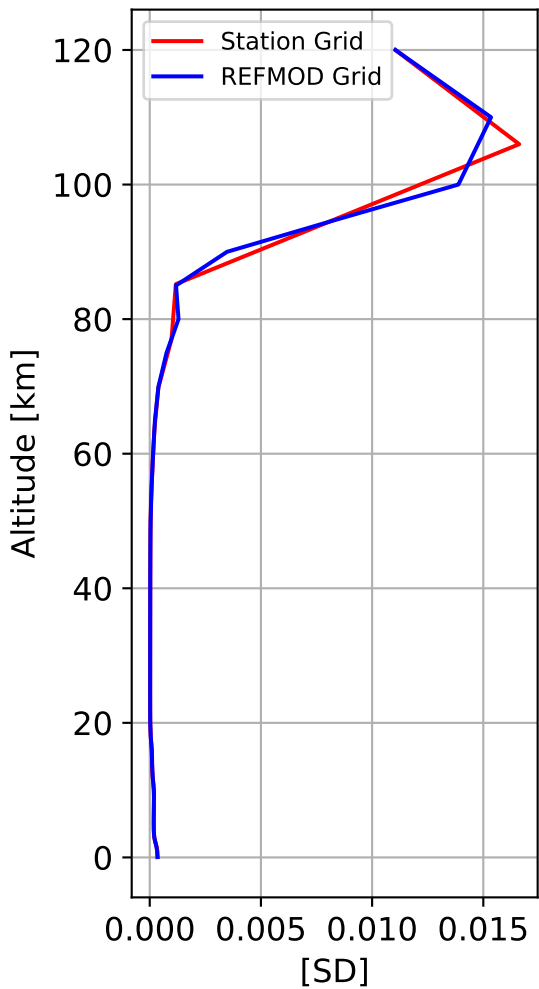

Monthly mean WACCM profile (interpolated to station grid) Paris, 48.97N, 2.37E, 0.06kmasl

Min, Max, Mean of 732 profiles
Paris, 48.97N, 2.37E, 0.06kmasl

Std. Deviation

Percent Deviation

Level covariance matrix