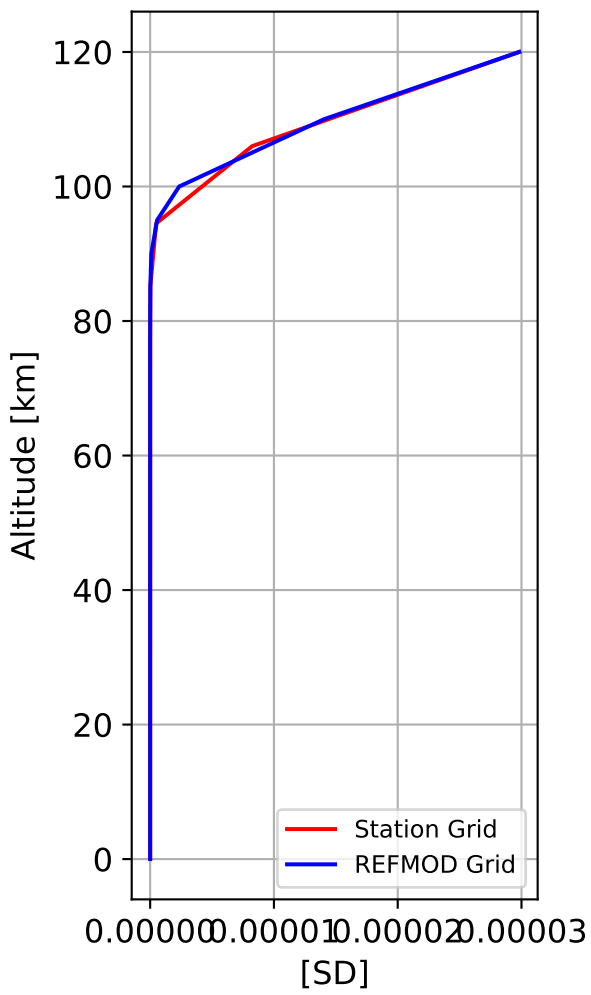

Time Series of vertical profiles (site altitude - 120 km)

Time Series of vertical profiles (site altitude - 40 km)

Min, Max, Mean of 732 profiles
Palau, 7.342N, 134.4273E, 0.01kmasl

Std. Deviation

Percent Deviation

Level covariance matrix

1e-10