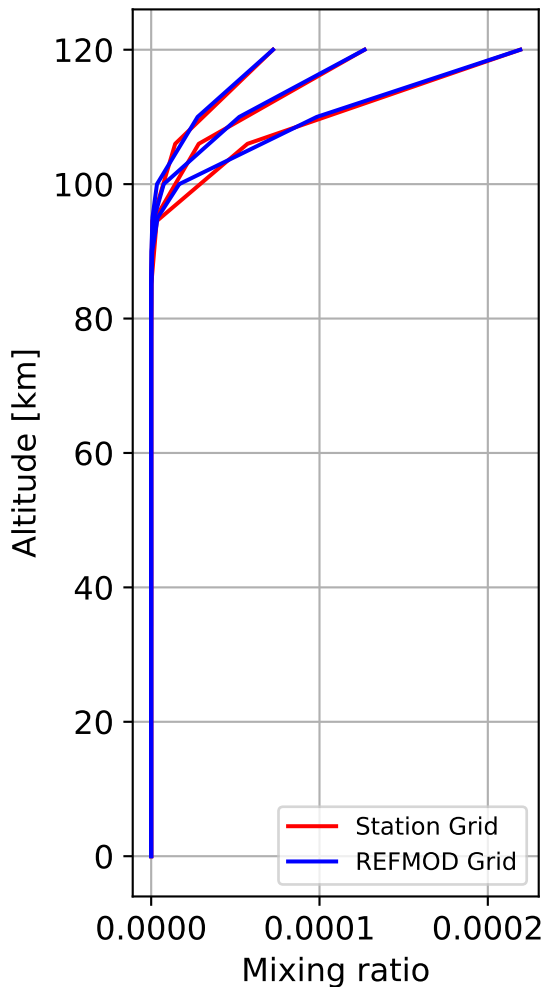

Time Series of vertical profiles (site altitude - 120 km)

Time Series of vertical profiles (site altitude - 40 km)

Min, Max, Mean of 732 profiles
Palau, 7.342N, 134.4273E, 0.01kmasl

Std. Deviation

Percent Deviation

Level covariance matrix

1e-10