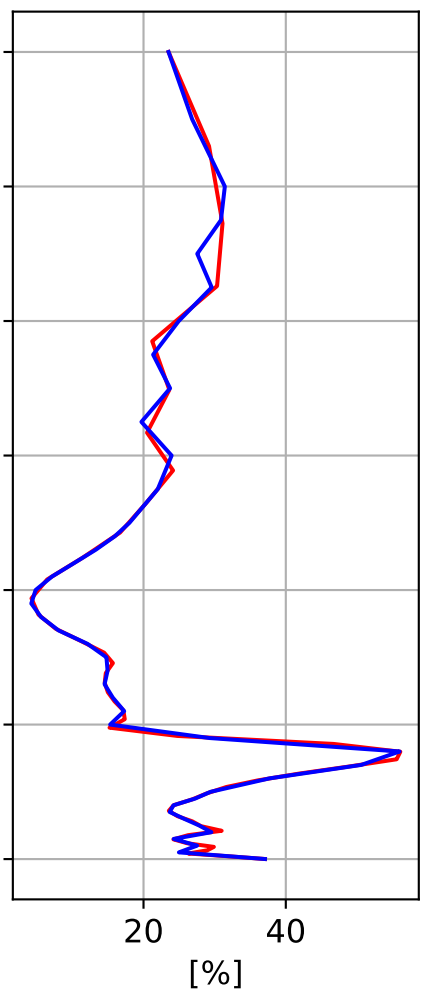

Time Series of vertical profiles (site altitude - 120 km)

Time Series of vertical profiles (site altitude - 40 km)

Min, Max, Mean of 732 profiles
Palau, 7.342N, 134.4273E, 0.01kmasl

Std. Deviation

Percent Deviation

Level covariance matrix

1e-10