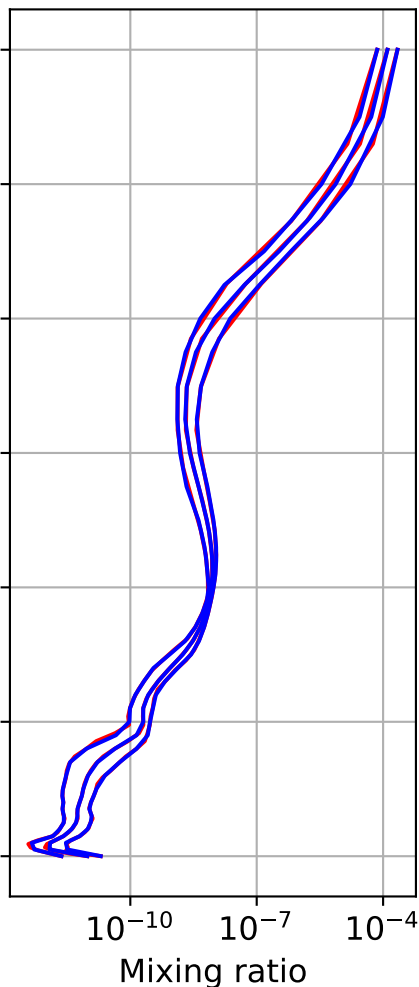

Time Series of vertical profiles (site altitude - 120 km)

Time Series of vertical profiles (site altitude - 40 km)

Min, Max, Mean of 732 profiles
Palau, 7.342N, 134.4273E, 0.01kmasl

Std. Deviation

Percent Deviation

Level covariance matrix

1e-10