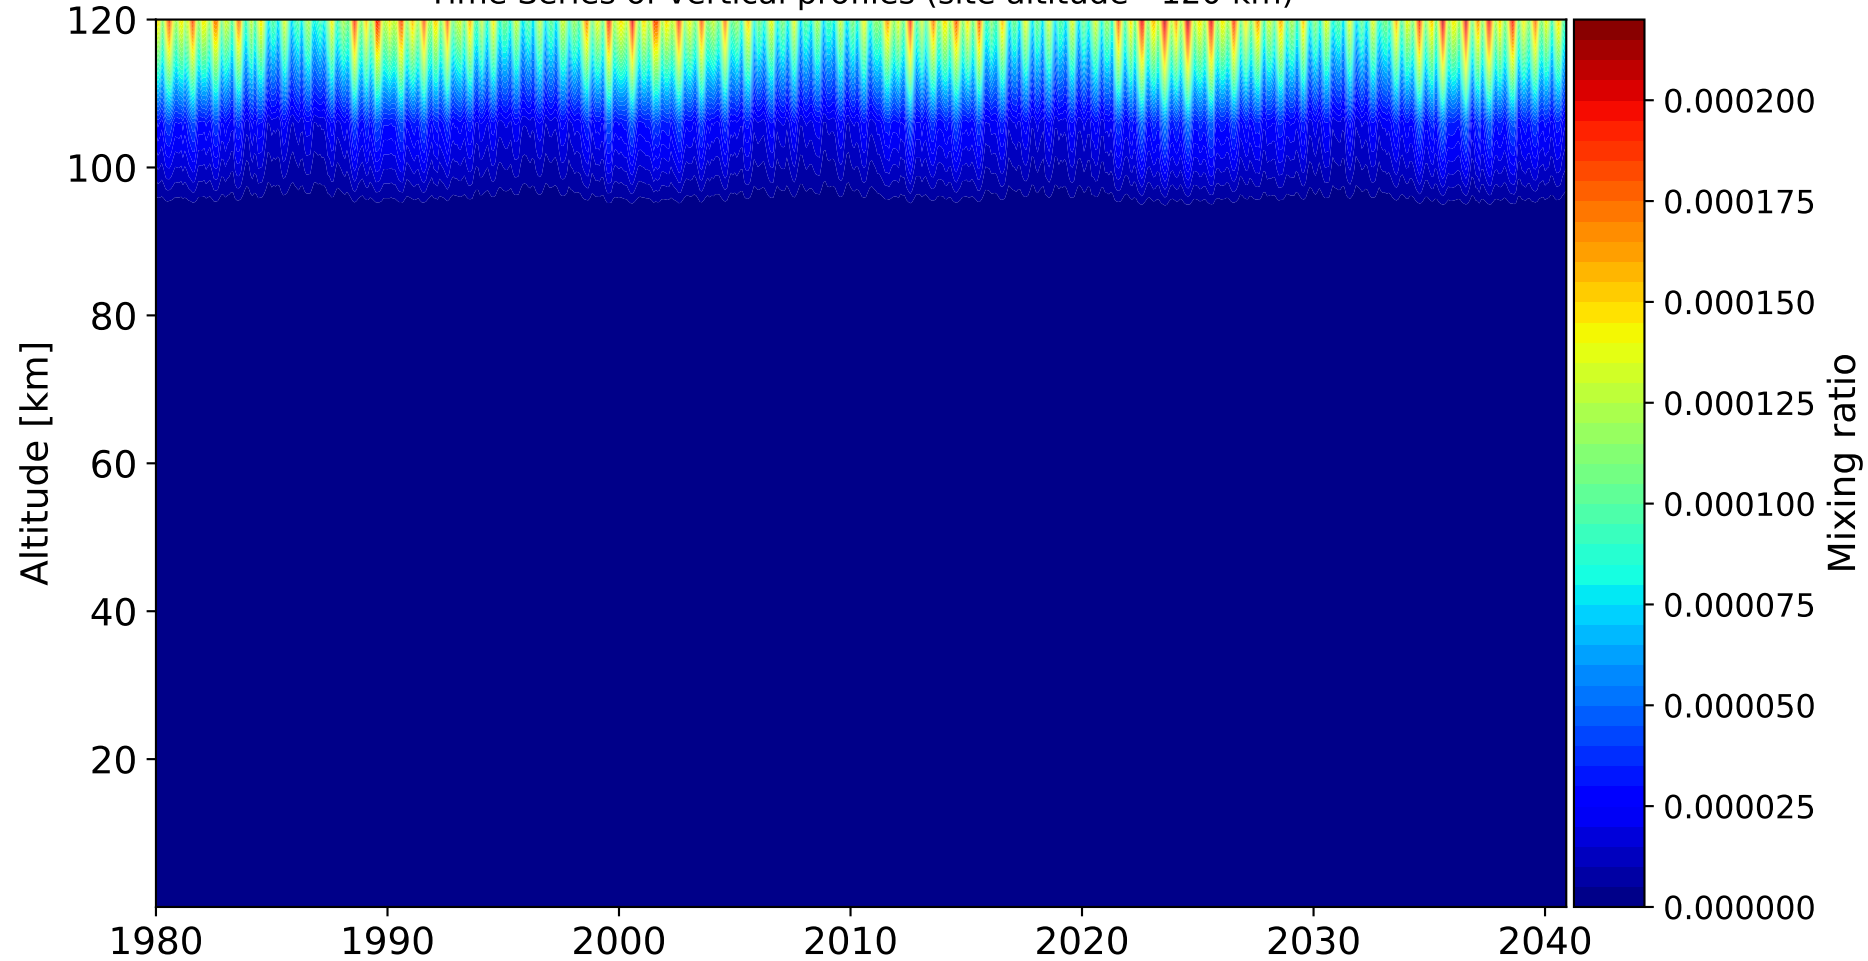

Time Series of vertical profiles (site altitude - 120 km)

Time Series of vertical profiles (site altitude - 40 km)

Min, Max, Mean of 732 profiles
Palau, 7.342N, 134.4273E, 0.01kmasl

Std. Deviation

Percent Deviation

Level covariance matrix

1e-10