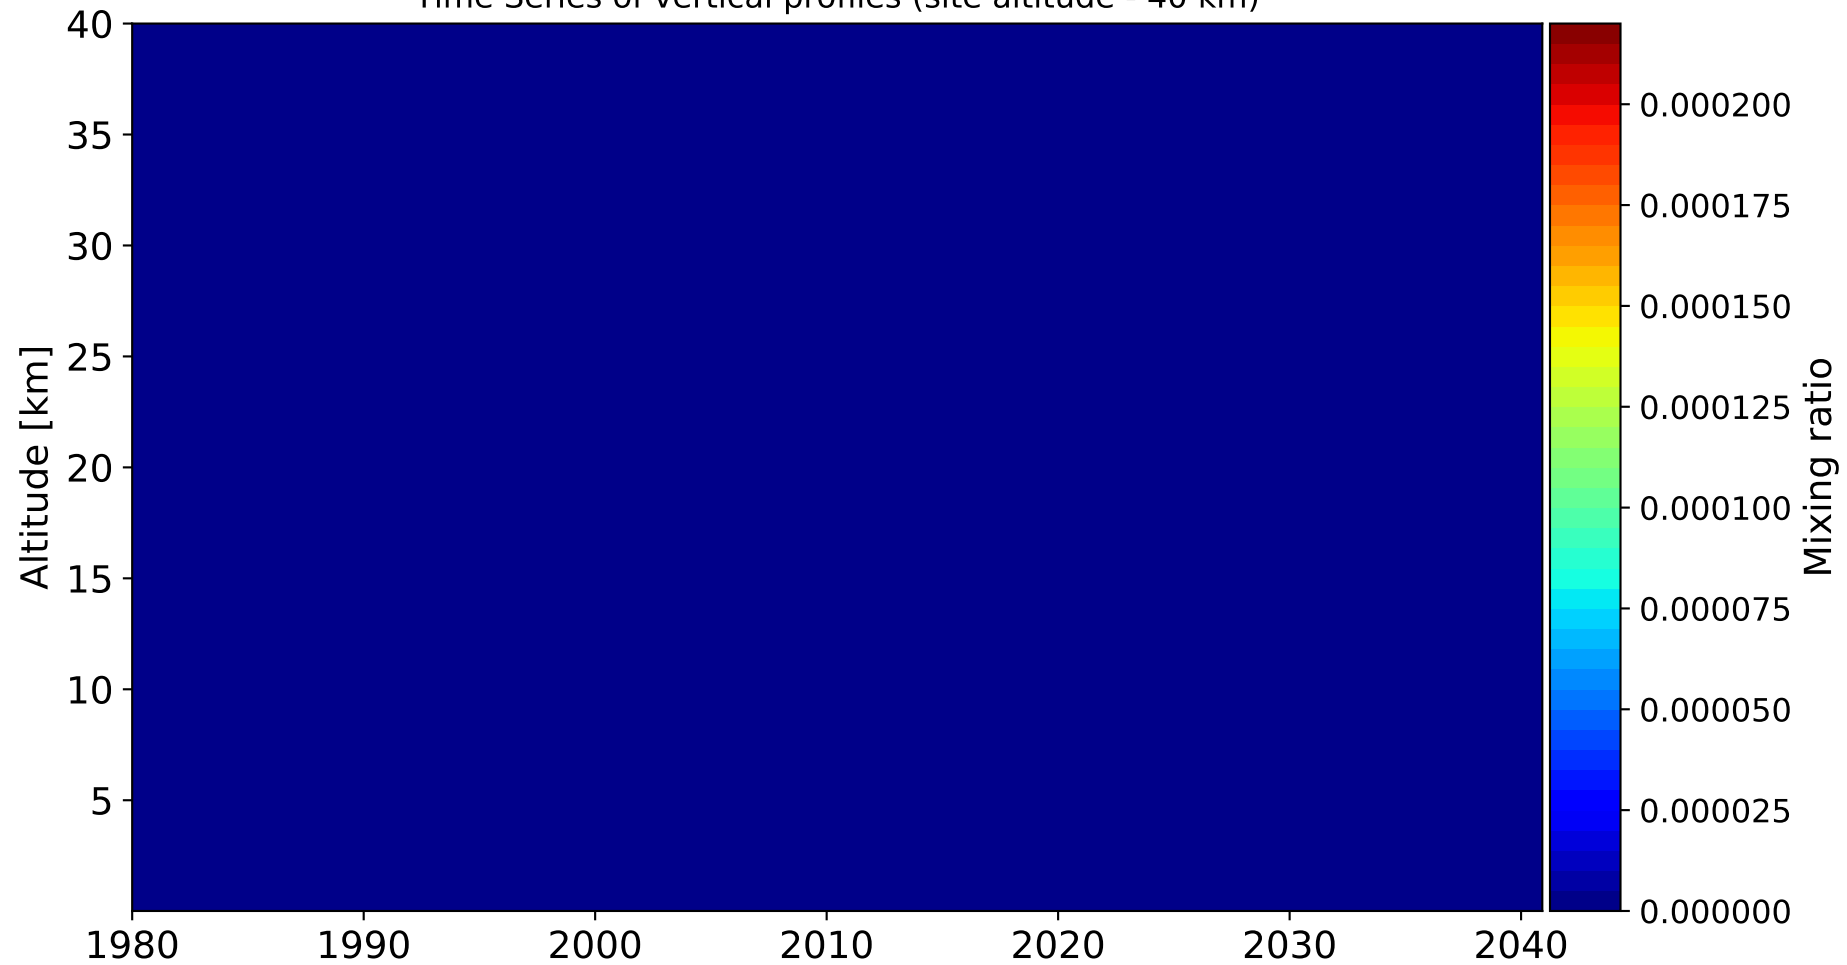

Time Series of vertical profiles (site altitude - 120 km)

Time Series of vertical profiles (site altitude - 40 km)

Min, Max, Mean of 732 profiles
Palau, 7.342N, 134.4273E, 0.01kmasl

Std. Deviation

Percent Deviation

Level covariance matrix

1e-10