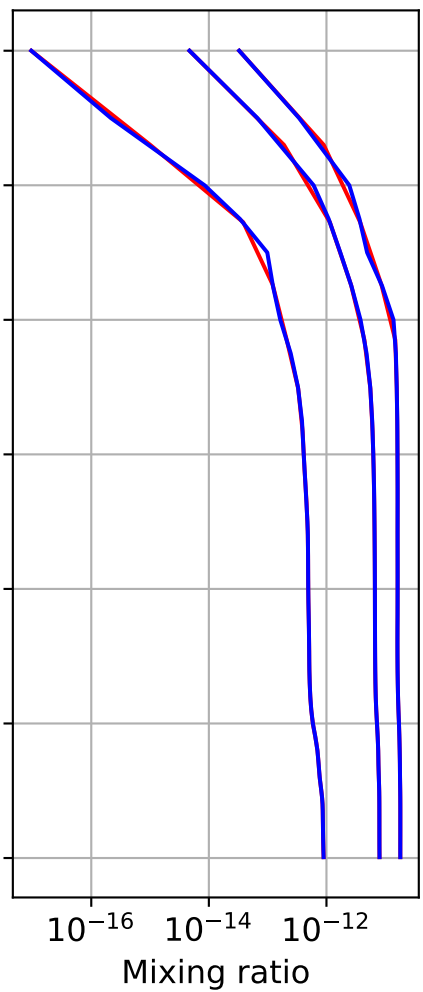

Time Series of vertical profiles (site altitude - 120 km)

Time Series of vertical profiles (site altitude - 40 km)

Min, Max, Mean of 732 profiles
Orleans, 47.965N, 2.113E, 0.132kmasl

Std. Deviation

Percent Deviation

Level covariance matrix

1e-23