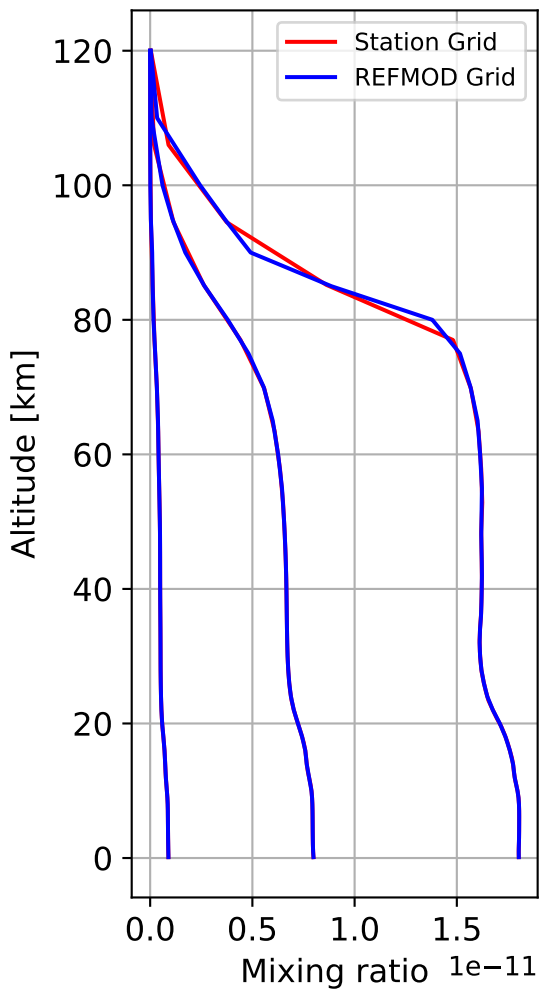

Time Series of vertical profiles (site altitude - 120 km)

Time Series of vertical profiles (site altitude - 40 km)

Min, Max, Mean of 732 profiles
Orleans, 47.965N, 2.113E, 0.132kmasl

Std. Deviation

Percent Deviation

Level covariance matrix

1e-23