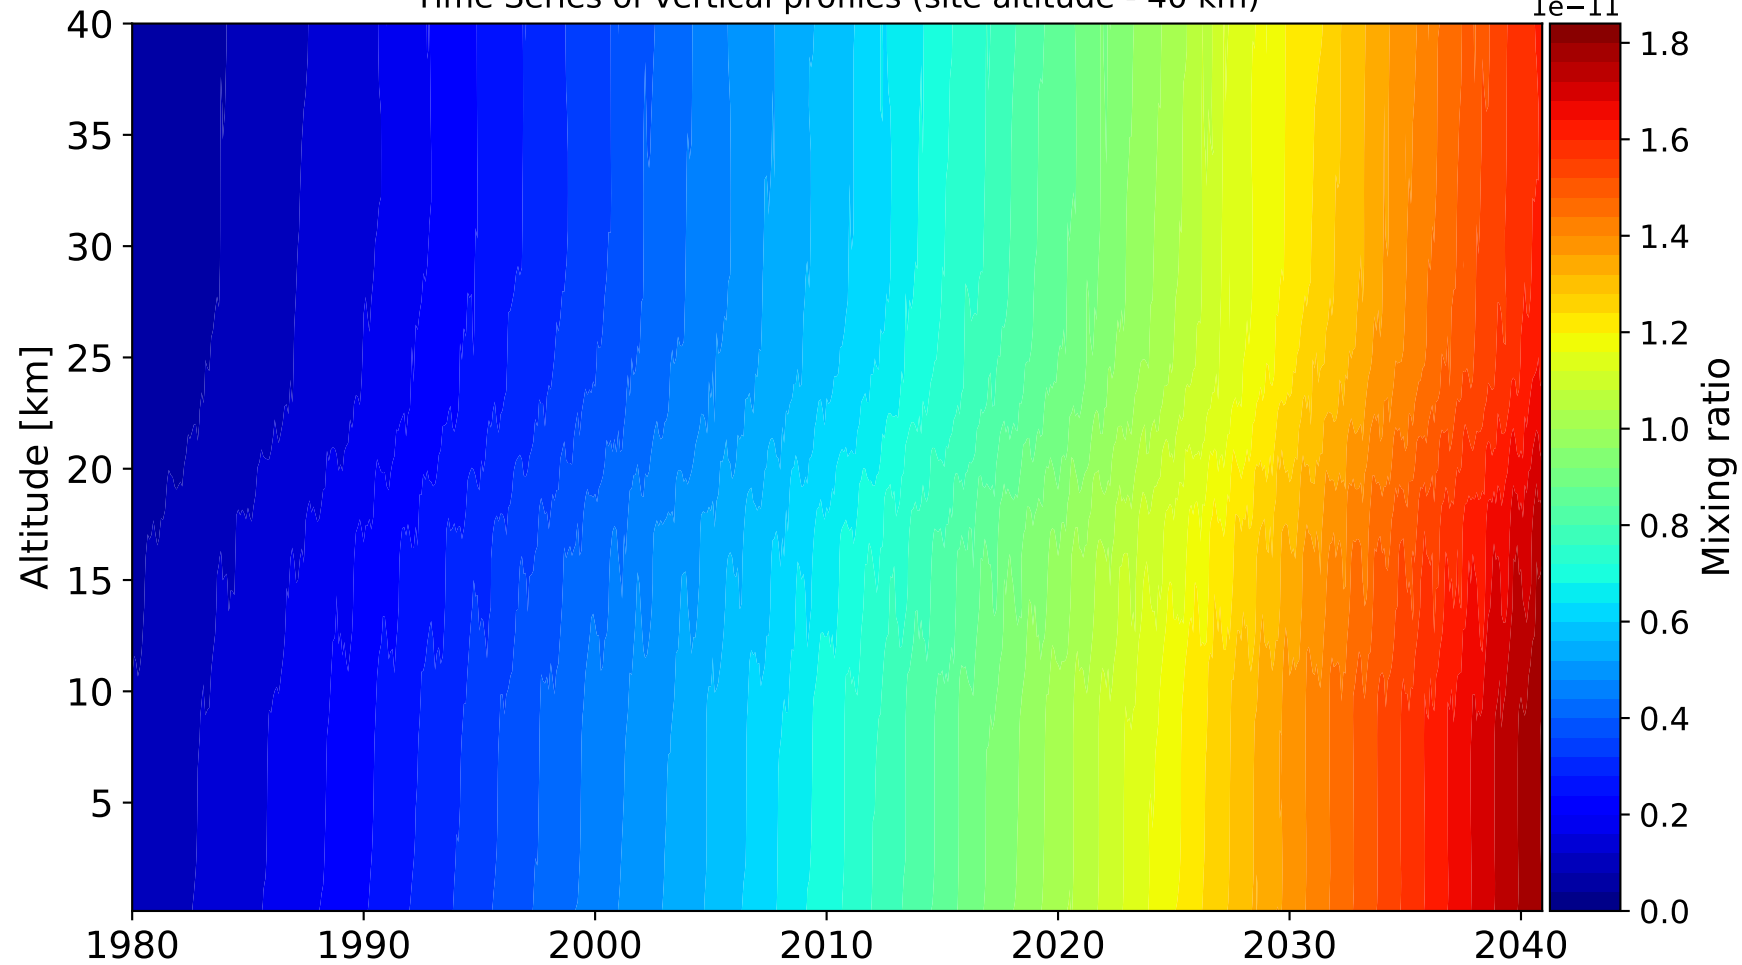

Time Series of vertical profiles (site altitude - 120 km)

Time Series of vertical profiles (site altitude - 40 km)

Min, Max, Mean of 732 profiles
Orleans, 47.965N, 2.113E, 0.132kmasl

Std. Deviation

Percent Deviation

Level covariance matrix

1e-23