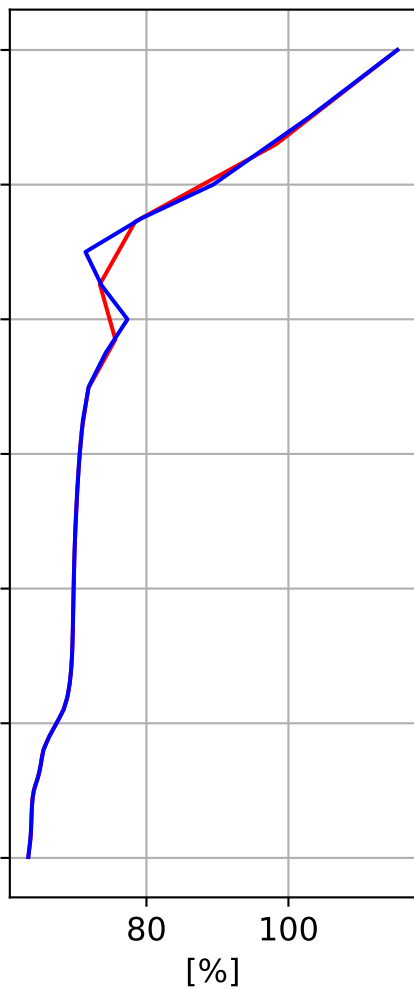

Time Series of vertical profiles (site altitude - 120 km)

Time Series of vertical profiles (site altitude - 40 km)

Min, Max, Mean of 732 profiles
Orleans, 47.965N, 2.113E, 0.132kmasl

Std. Deviation

Percent Deviation

Level covariance matrix

1e-23