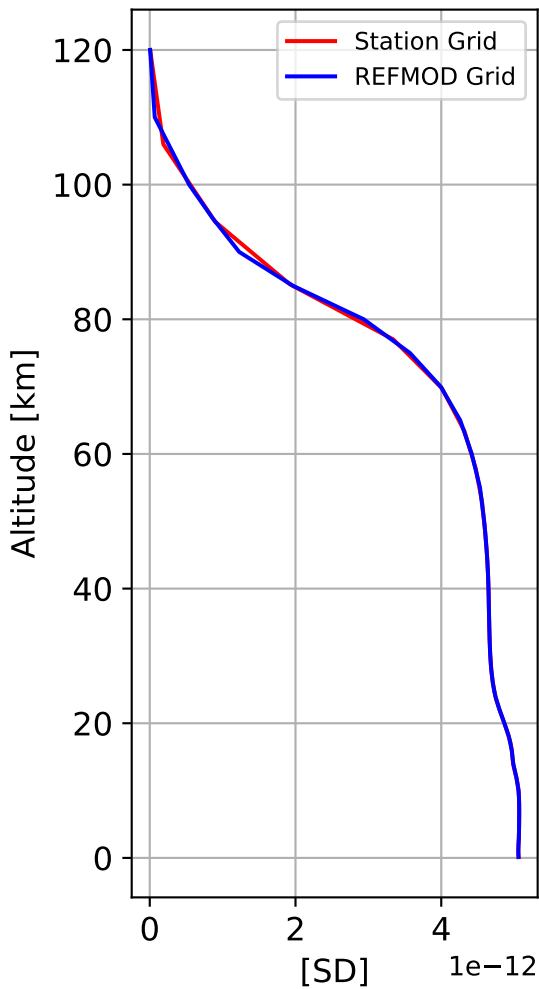

Time Series of vertical profiles (site altitude - 120 km)

Time Series of vertical profiles (site altitude - 40 km)

Min, Max, Mean of 732 profiles
Orleans, 47.965N, 2.113E, 0.132kmasl

Std. Deviation

Percent Deviation

Level covariance matrix

1e-23