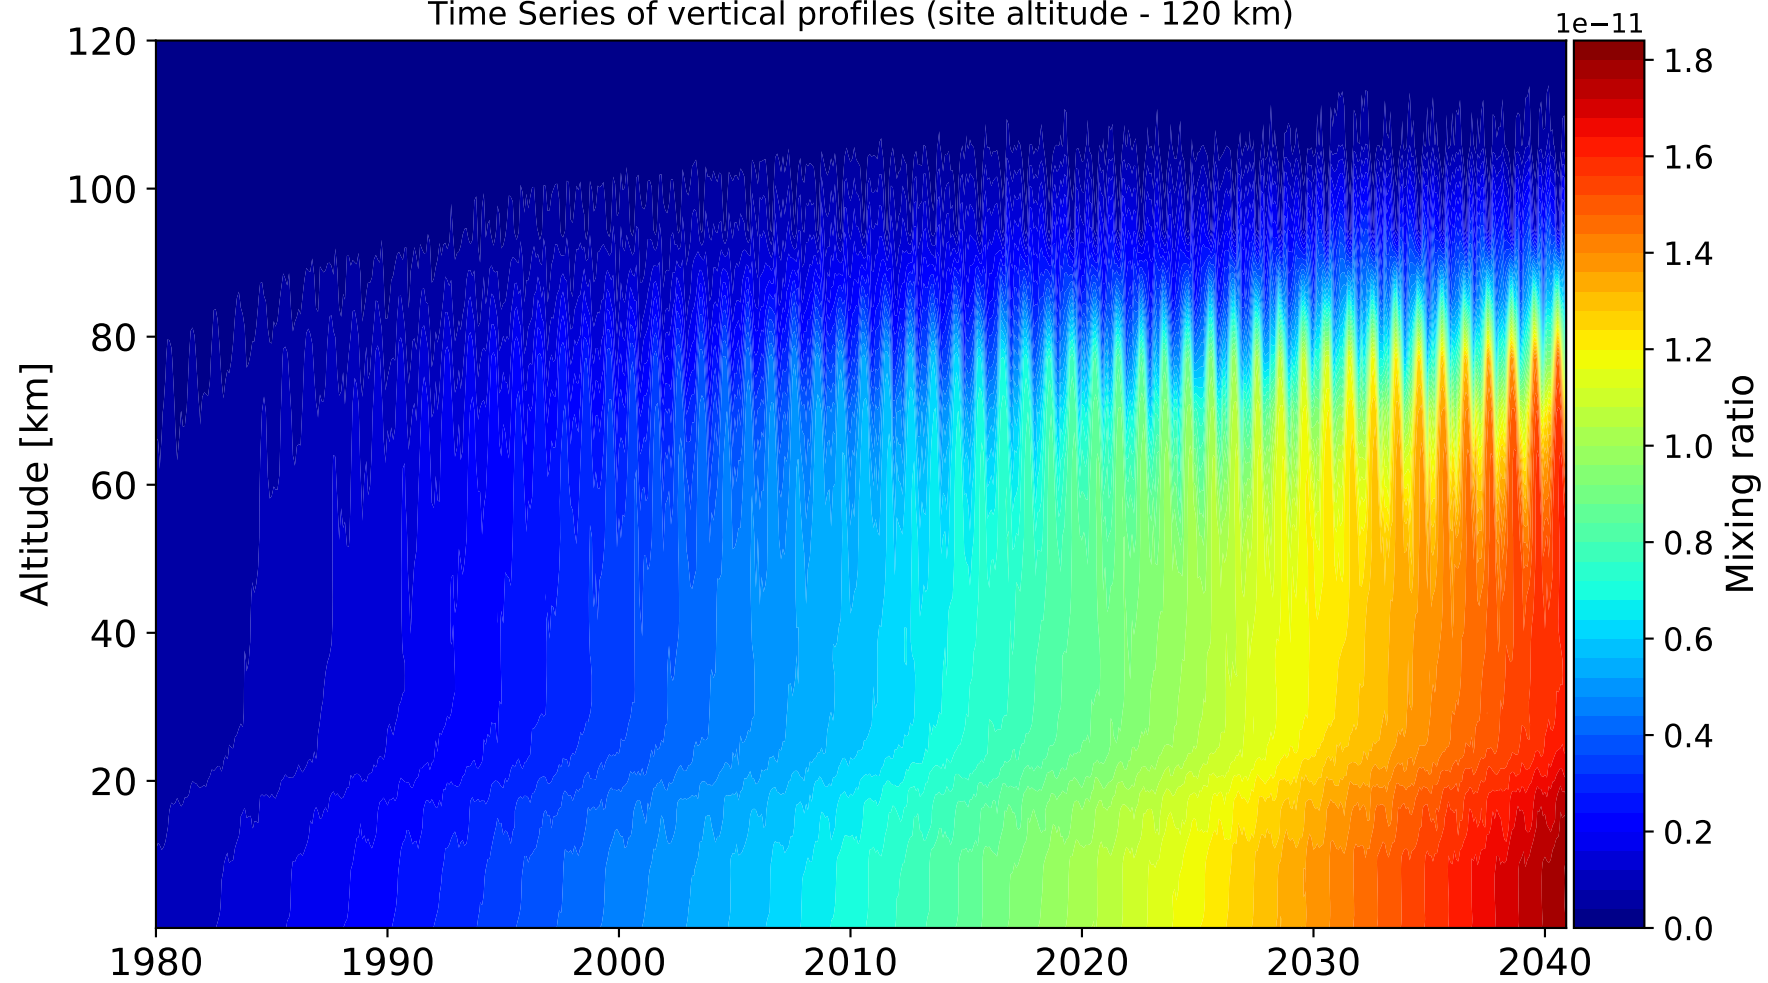

Time Series of vertical profiles (site altitude - 120 km)

Time Series of vertical profiles (site altitude - 40 km)

Min, Max, Mean of 732 profiles
Orleans, 47.965N, 2.113E, 0.132kmasl

Std. Deviation

Percent Deviation

Level covariance matrix

1e-23