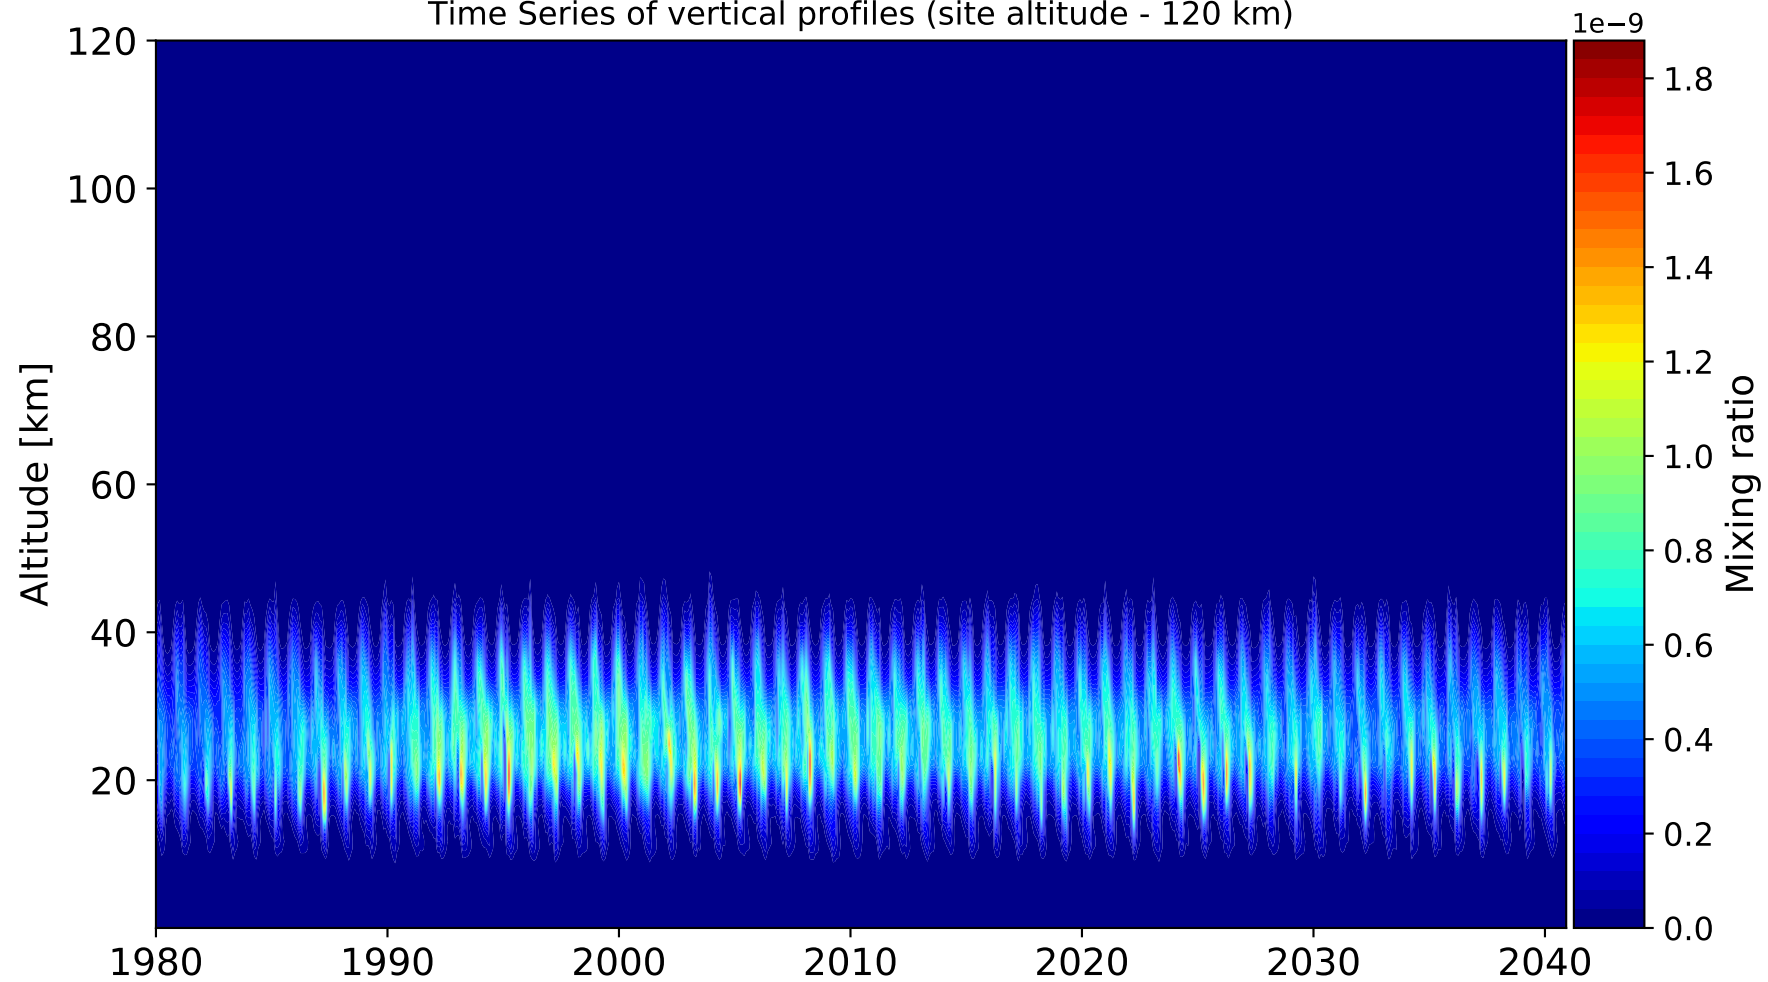

Time Series of vertical profiles (site altitude - 120 km)

Monthly mean WACCM profile (interpolated to station grid) Ny_Alesund, 78.9N, 11.9E, 0.02kmasl

Min, Max, Mean of 732 profiles
Ny_Alesund, 78.9N, 11.9E, 0.02kmasl

Std. Deviation

Percent Deviation

Level covariance matrix

1e-20