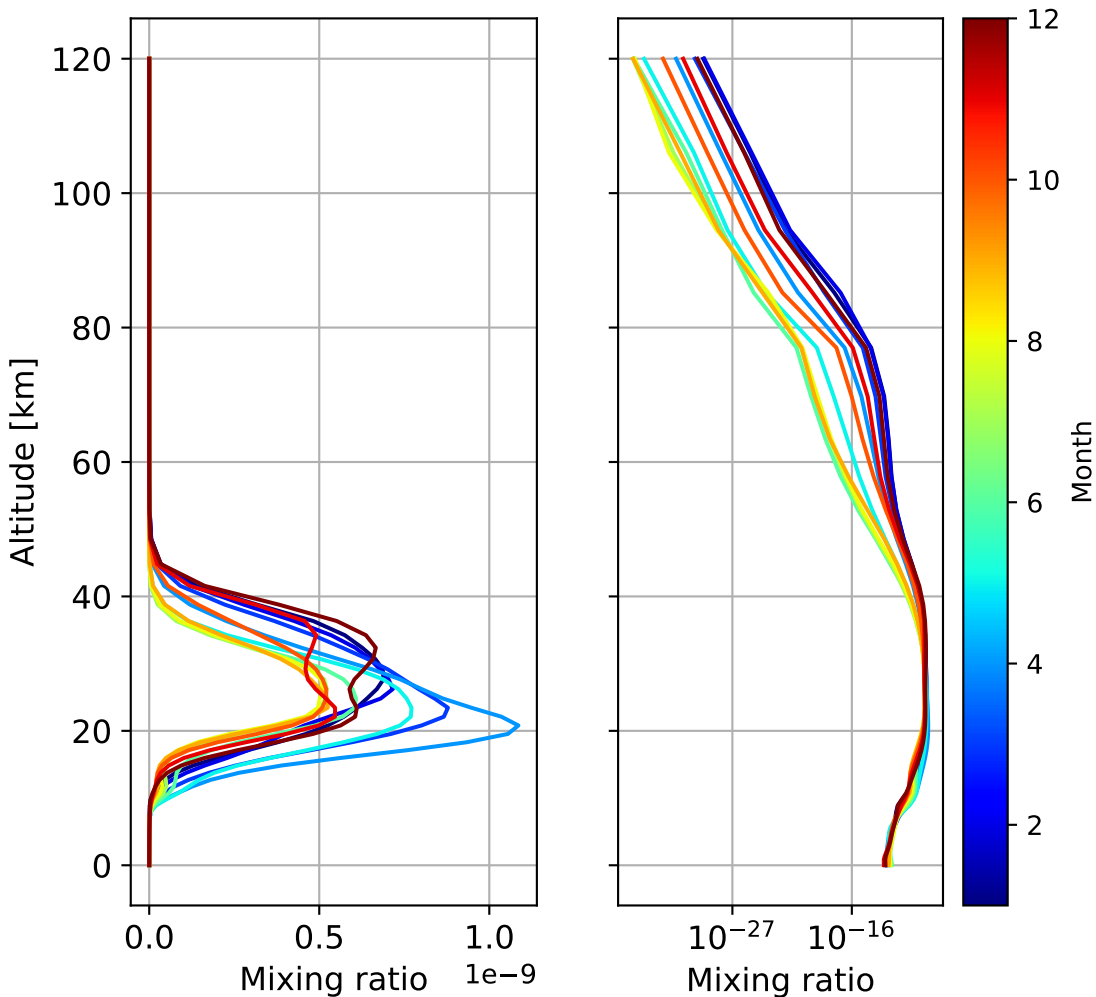

Time Series of vertical profiles (site altitude - 120 km)

Monthly mean WACCM profile (interpolated to station grid) Ny_Alesund, 78.9N, 11.9E, 0.02kmasl

Min, Max, Mean of 732 profiles
Ny_Alesund, 78.9N, 11.9E, 0.02kmasl

Std. Deviation

Percent Deviation

Level covariance matrix

1e-20