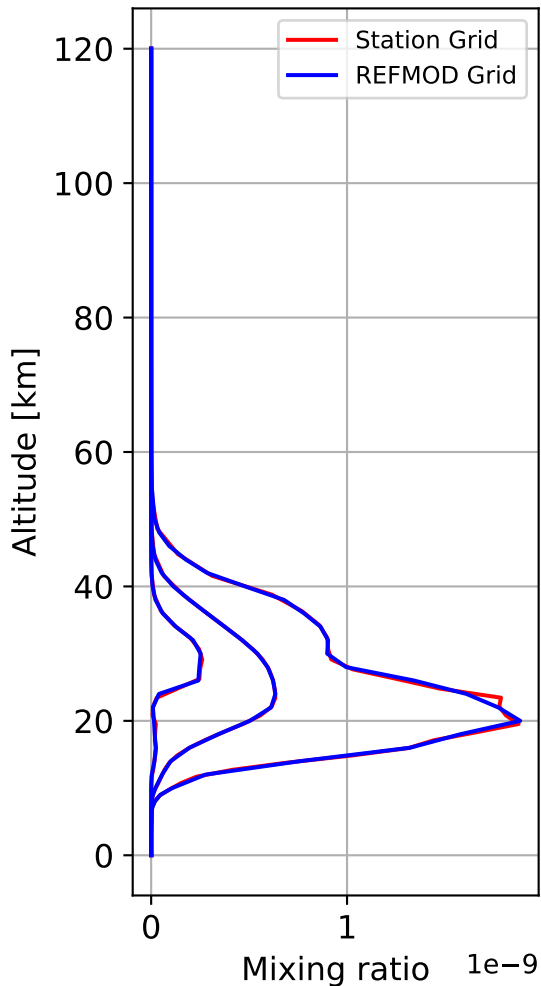

Time Series of vertical profiles (site altitude - 120 km)

Monthly mean WACCM profile (interpolated to station grid) Ny_Alesund, 78.9N, 11.9E, 0.02kmasl

Min, Max, Mean of 732 profiles
Ny_Alesund, 78.9N, 11.9E, 0.02kmasl

Std. Deviation

Percent Deviation

Level covariance matrix

1e-20