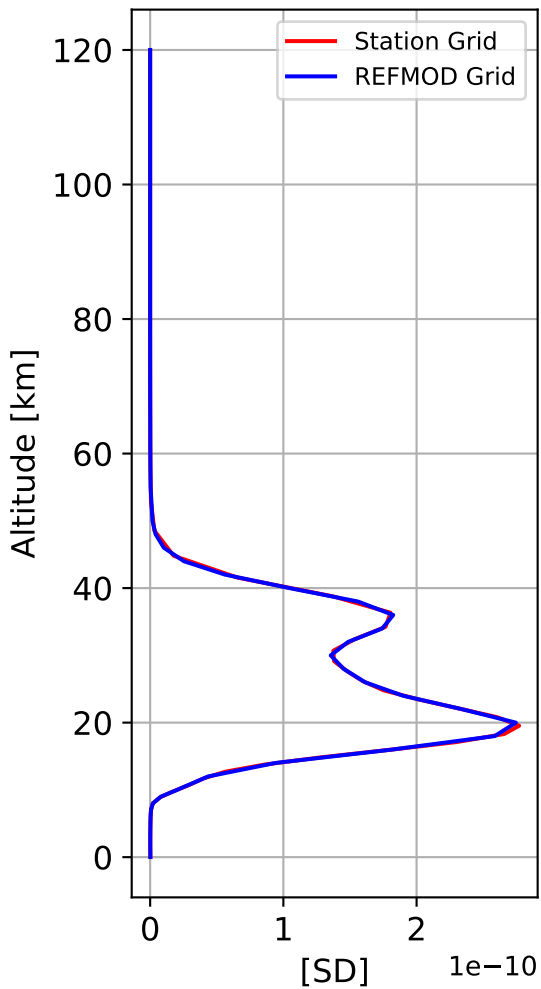

Time Series of vertical profiles (site altitude - 120 km)

Monthly mean WACCM profile (interpolated to station grid) Ny_Alesund, 78.9N, 11.9E, 0.02kmasl

Min, Max, Mean of 732 profiles
Ny_Alesund, 78.9N, 11.9E, 0.02kmasl

Std. Deviation

Percent Deviation

Level covariance matrix

1e-20