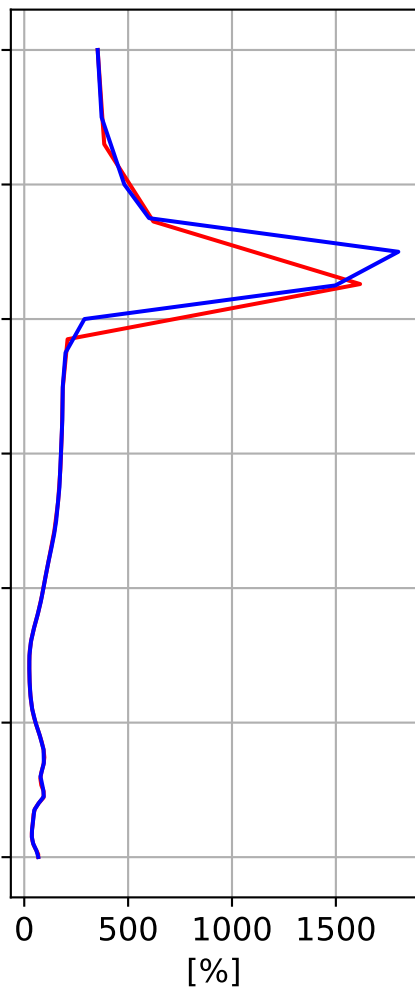

Time Series of vertical profiles (site altitude - 120 km)

Monthly mean WACCM profile (interpolated to station grid) Ny_Alesund, 78.9N, 11.9E, 0.02kmasl

Min, Max, Mean of 732 profiles
Ny_Alesund, 78.9N, 11.9E, 0.02kmasl

Std. Deviation

Percent Deviation

Level covariance matrix

1e-20