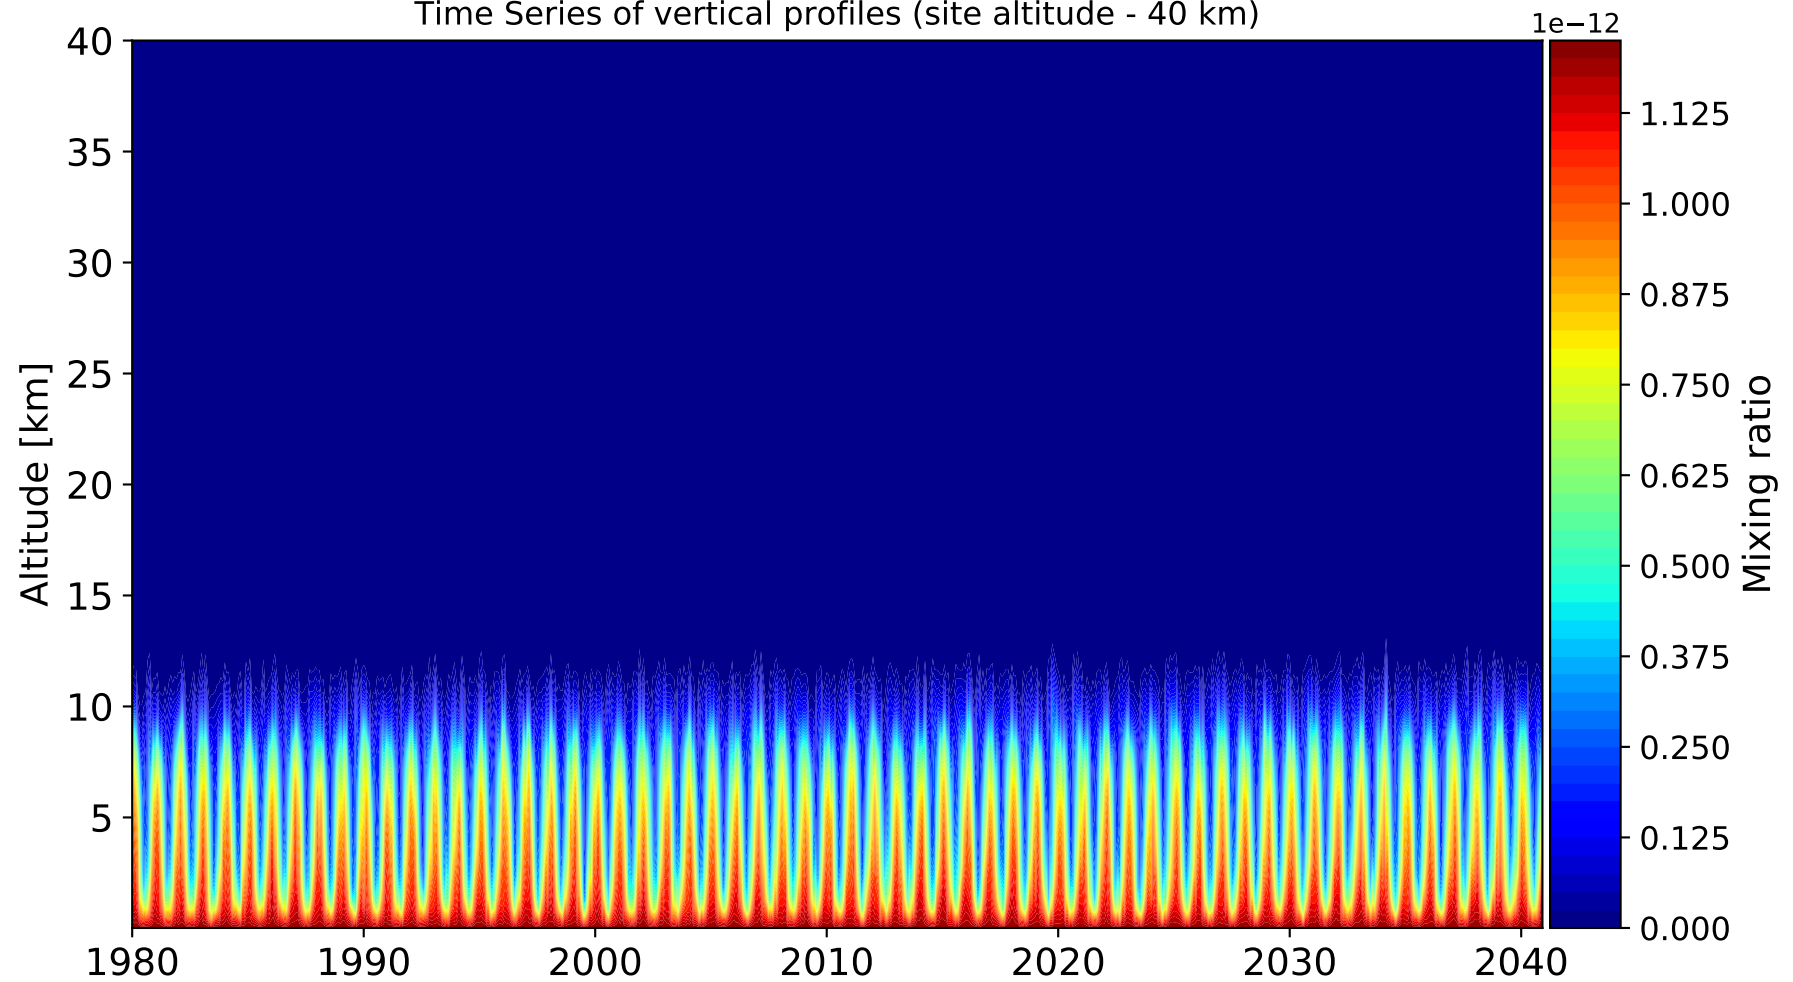

Time Series of vertical profiles (site altitude - 120 km)

Time Series of vertical profiles (site altitude - 40 km)

Monthly mean WACCM profile (interpolated to station grid)
Ny_Alesund, 78.9N, 11.9E, 0.02kmasl

Min, Max, Mean of 732 profiles
Ny_Alesund, 78.9N, 11.9E, 0.02kmasl

Std. Deviation

Percent Deviation

Level covariance matrix

1e-26