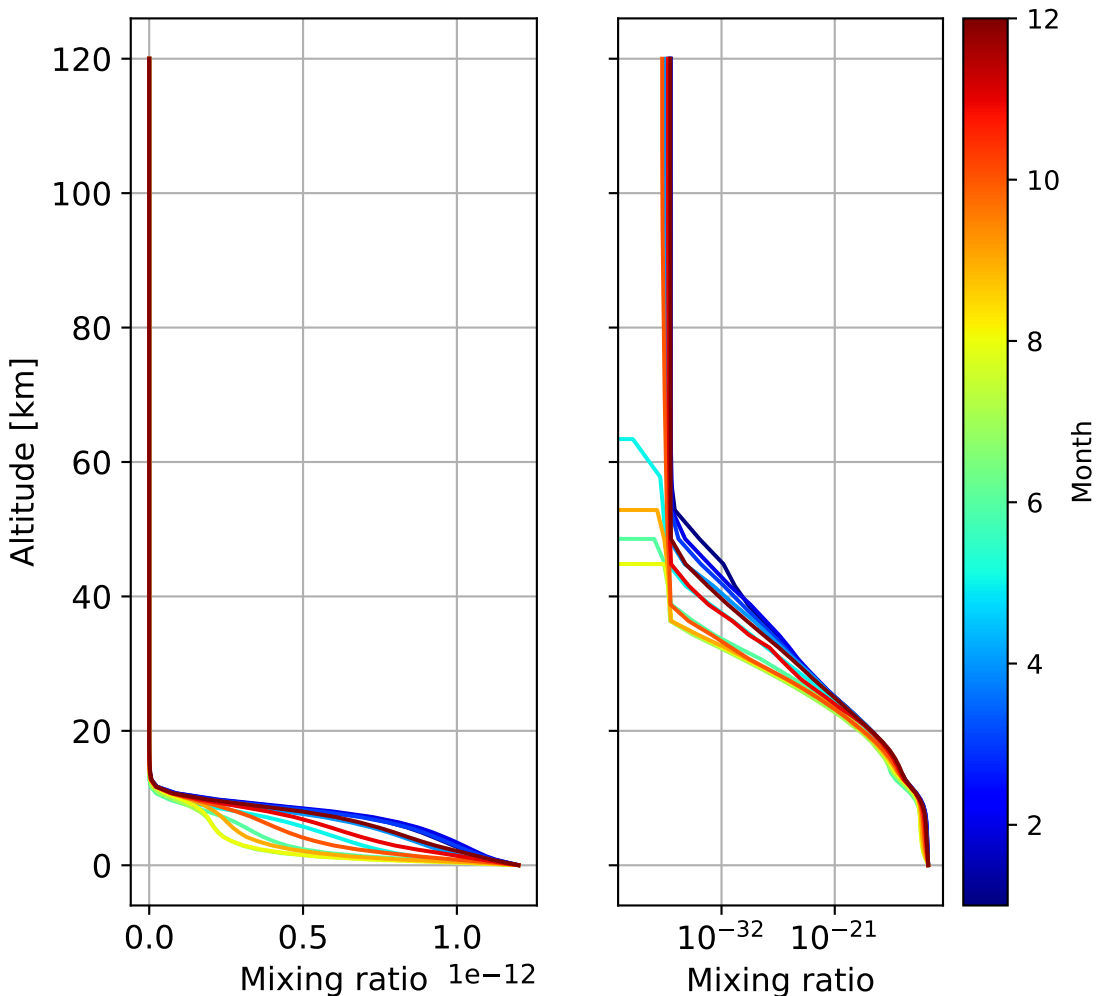

Time Series of vertical profiles (site altitude - 120 km)

Time Series of vertical profiles (site altitude - 40 km)

Monthly mean WACCM profile (interpolated to station grid)
Ny_Alesund, 78.9N, 11.9E, 0.02kmasl

Min, Max, Mean of 732 profiles
Ny_Alesund, 78.9N, 11.9E, 0.02kmasl

Std. Deviation

Percent Deviation

Level covariance matrix

1e-26