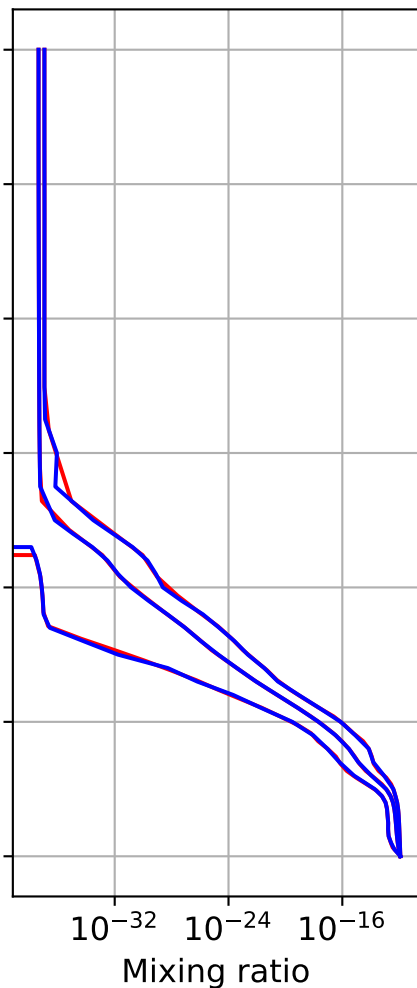

Time Series of vertical profiles (site altitude - 120 km)

Time Series of vertical profiles (site altitude - 40 km)

Monthly mean WACCM profile (interpolated to station grid)
Ny_Alesund, 78.9N, 11.9E, 0.02kmasl

Min, Max, Mean of 732 profiles
Ny_Alesund, 78.9N, 11.9E, 0.02kmasl

Std. Deviation

Percent Deviation

Level covariance matrix

1e-26