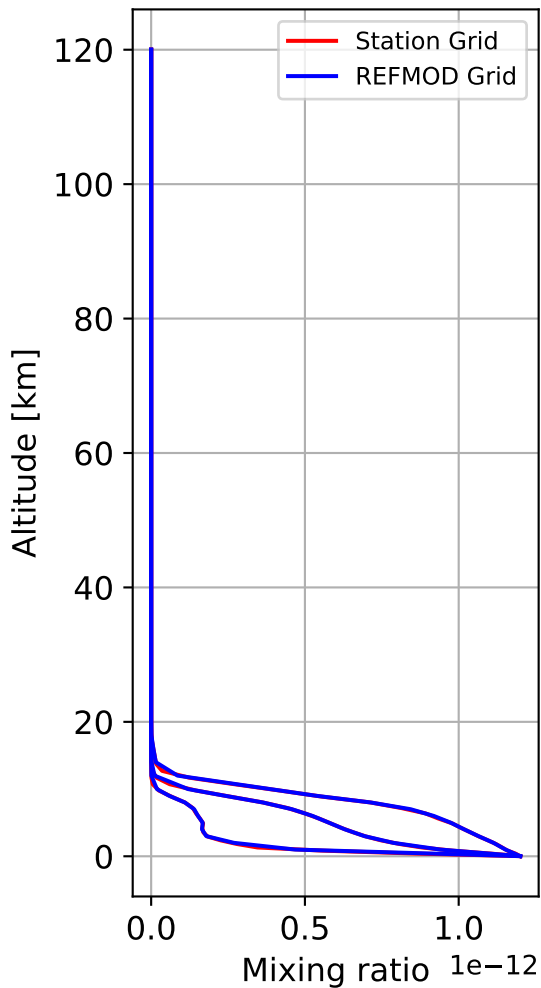

Time Series of vertical profiles (site altitude - 120 km)

Time Series of vertical profiles (site altitude - 40 km)

Monthly mean WACCM profile (interpolated to station grid)
Ny_Alesund, 78.9N, 11.9E, 0.02kmasl

Min, Max, Mean of 732 profiles
Ny_Alesund, 78.9N, 11.9E, 0.02kmasl

Std. Deviation

Percent Deviation

Level covariance matrix

1e-26