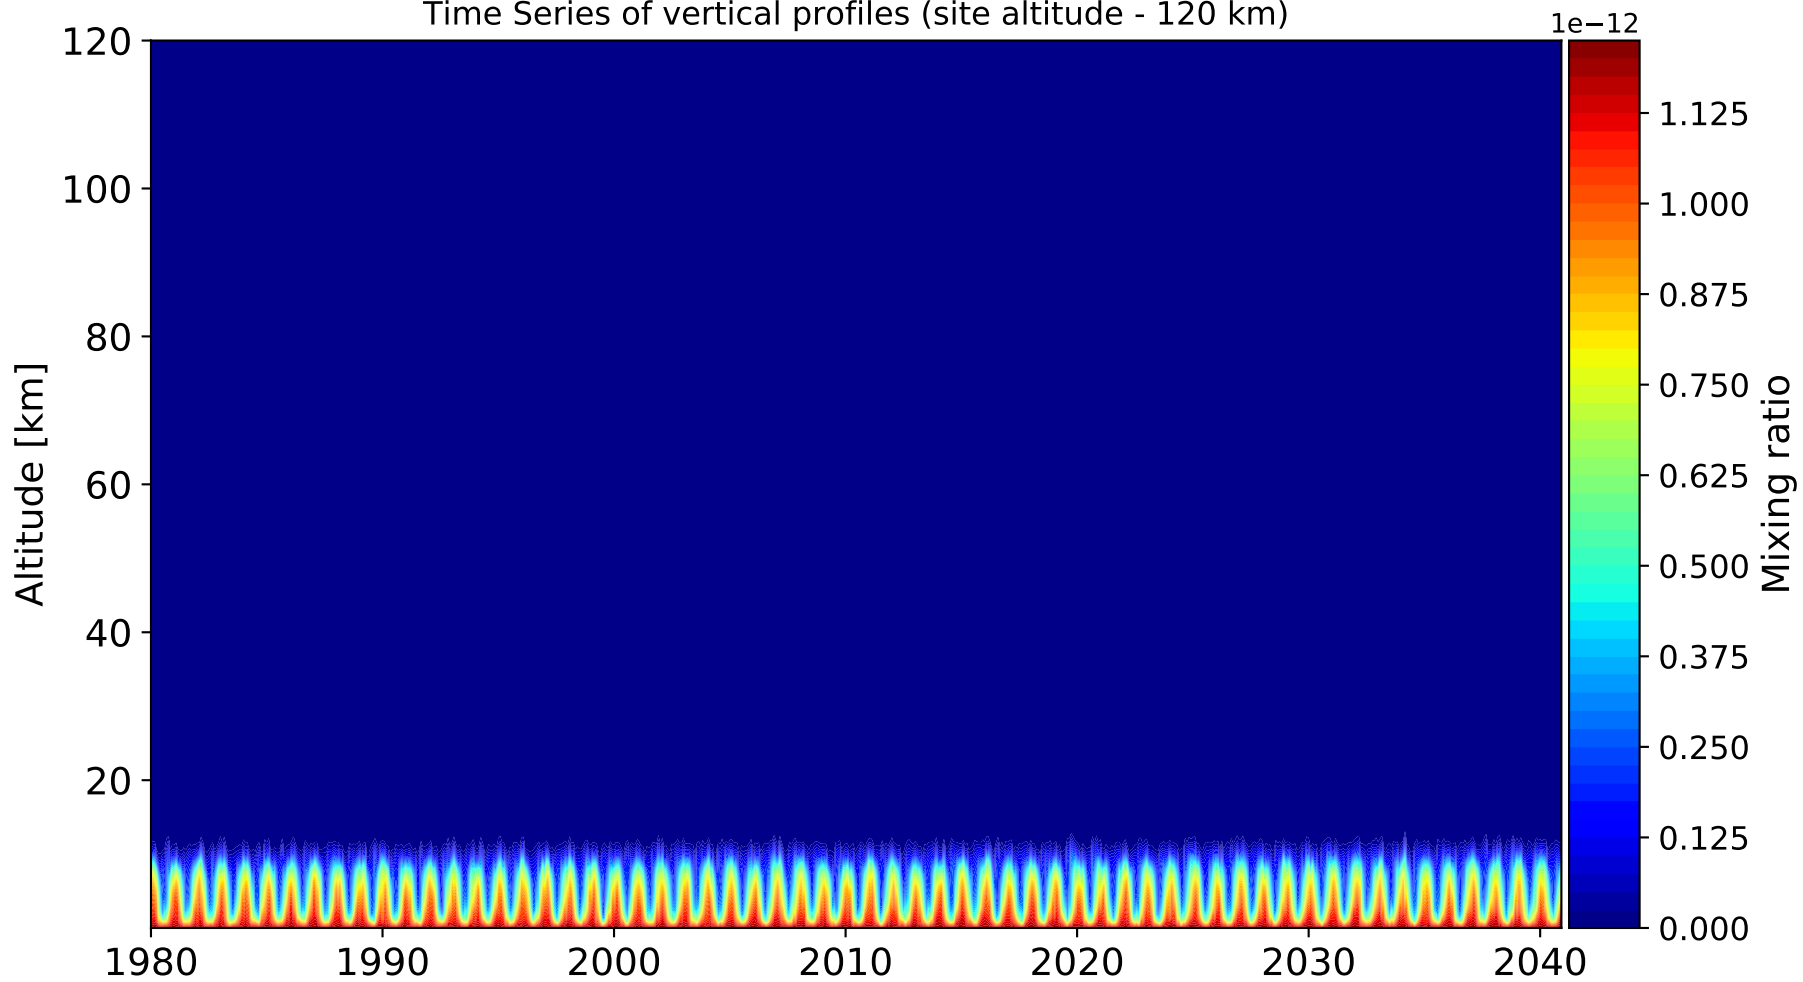

Time Series of vertical profiles (site altitude - 120 km)

Time Series of vertical profiles (site altitude - 40 km)

Monthly mean WACCM profile (interpolated to station grid)
Ny_Alesund, 78.9N, 11.9E, 0.02kmasl

Min, Max, Mean of 732 profiles
Ny_Alesund, 78.9N, 11.9E, 0.02kmasl

Std. Deviation

Percent Deviation

Level covariance matrix

1e-26