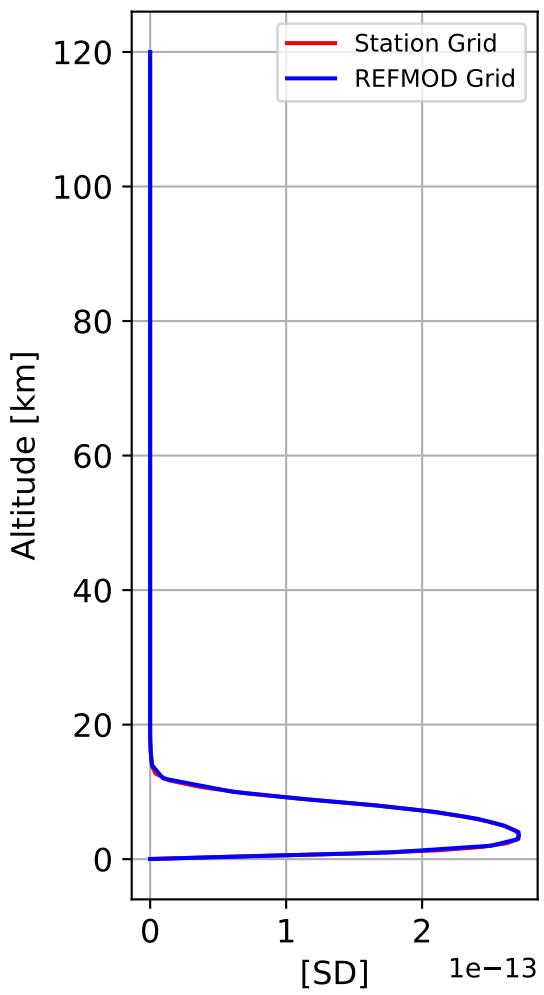

Time Series of vertical profiles (site altitude - 120 km)

Time Series of vertical profiles (site altitude - 40 km)

Monthly mean WACCM profile (interpolated to station grid)
Ny_Alesund, 78.9N, 11.9E, 0.02kmasl

Min, Max, Mean of 732 profiles
Ny_Alesund, 78.9N, 11.9E, 0.02kmasl

Std. Deviation

Percent Deviation

Level covariance matrix

1e-26