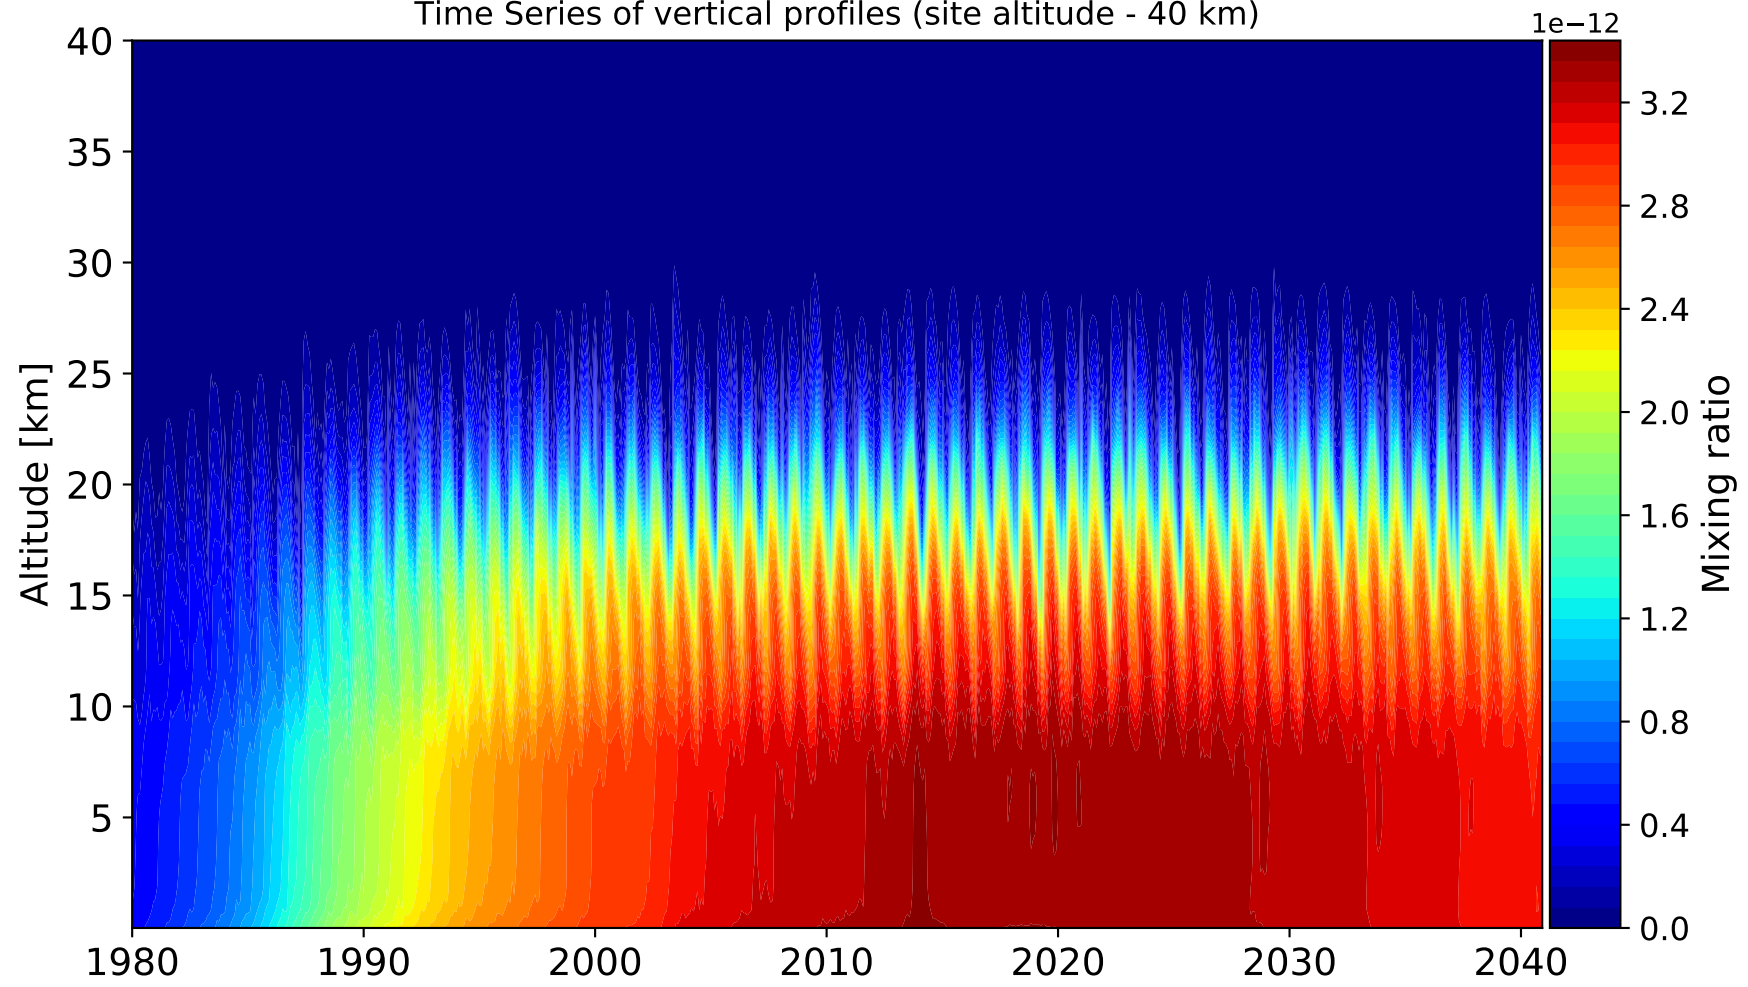

Time Series of vertical profiles (site altitude - 120 km)

Time Series of vertical profiles (site altitude - 40 km)

Monthly mean WACCM profile (interpolated to station grid) Ny_Alesund, 78.9N, 11.9E, 0.02kmasl

Min, Max, Mean of 732 profiles
Ny_Alesund, 78.9N, 11.9E, 0.02kmasl

Std. Deviation

Percent Deviation

Level covariance matrix

1e-25