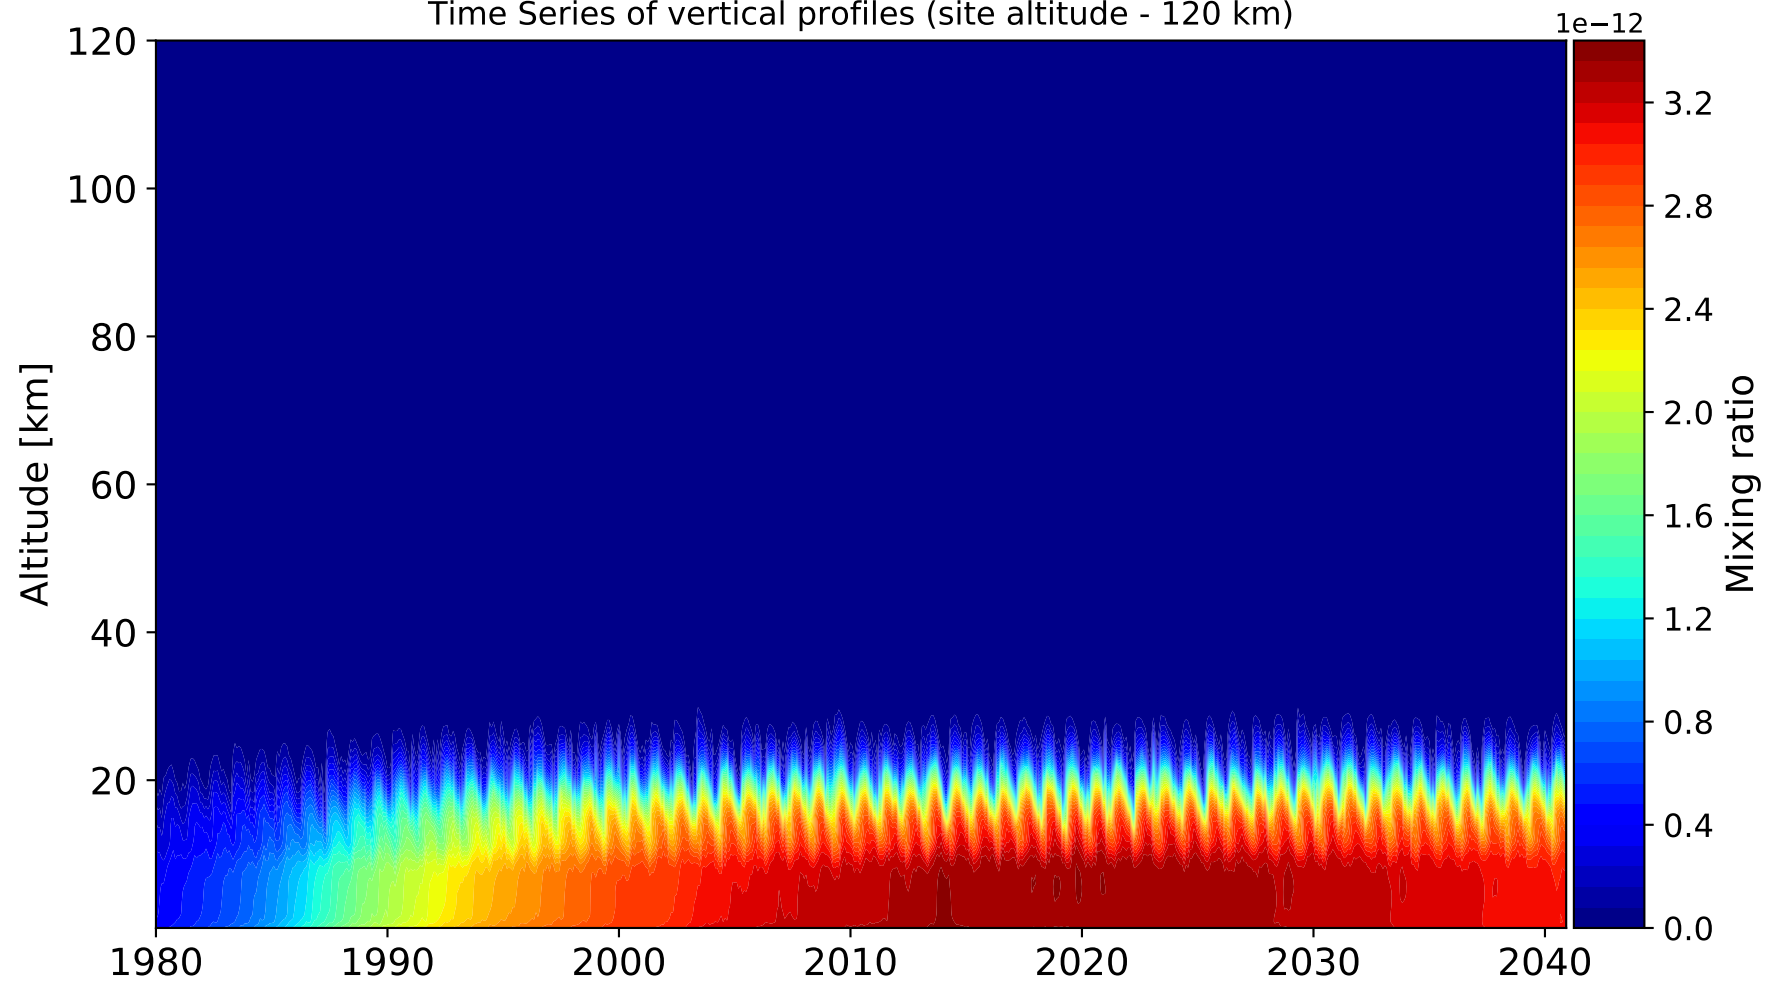

Time Series of vertical profiles (site altitude - 120 km)

Time Series of vertical profiles (site altitude - 40 km)

Monthly mean WACCM profile (interpolated to station grid) Ny_Alesund, 78.9N, 11.9E, 0.02kmasl

Min, Max, Mean of 732 profiles
Ny_Alesund, 78.9N, 11.9E, 0.02kmasl

Std. Deviation

Percent Deviation

Level covariance matrix

1e-25