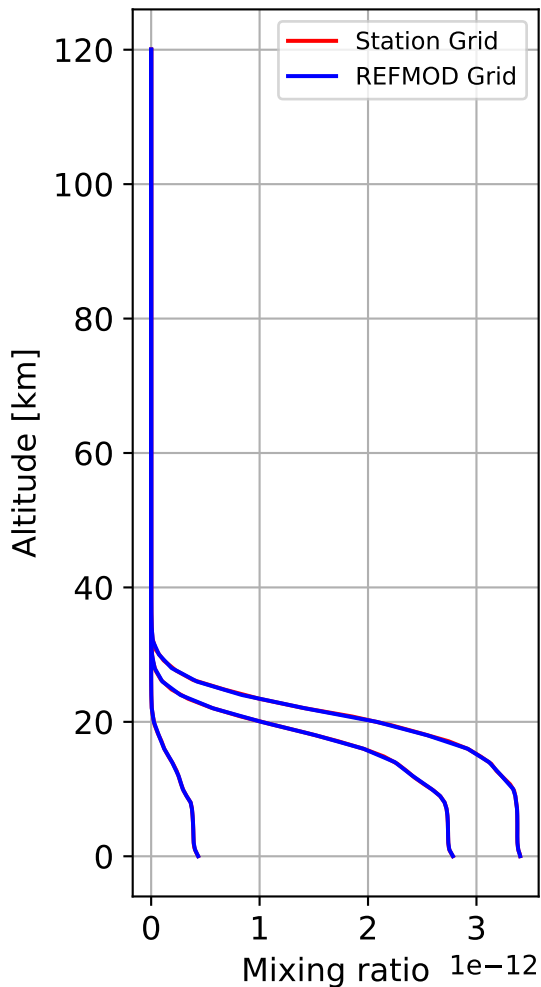

Time Series of vertical profiles (site altitude - 120 km)

Time Series of vertical profiles (site altitude - 40 km)

Monthly mean WACCM profile (interpolated to station grid) Ny_Alesund, 78.9N, 11.9E, 0.02kmasl

Min, Max, Mean of 732 profiles
Ny_Alesund, 78.9N, 11.9E, 0.02kmasl

Std. Deviation

Percent Deviation

Level covariance matrix

1e-25