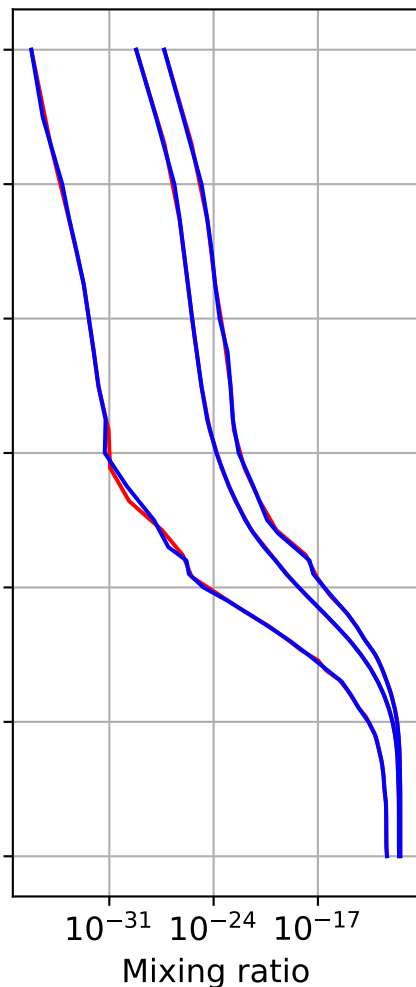

Time Series of vertical profiles (site altitude - 120 km)

Time Series of vertical profiles (site altitude - 40 km)

Monthly mean WACCM profile (interpolated to station grid) Ny_Alesund, 78.9N, 11.9E, 0.02kmasl

Min, Max, Mean of 732 profiles
Ny_Alesund, 78.9N, 11.9E, 0.02kmasl

Std. Deviation

Percent Deviation

Level covariance matrix

1e-25