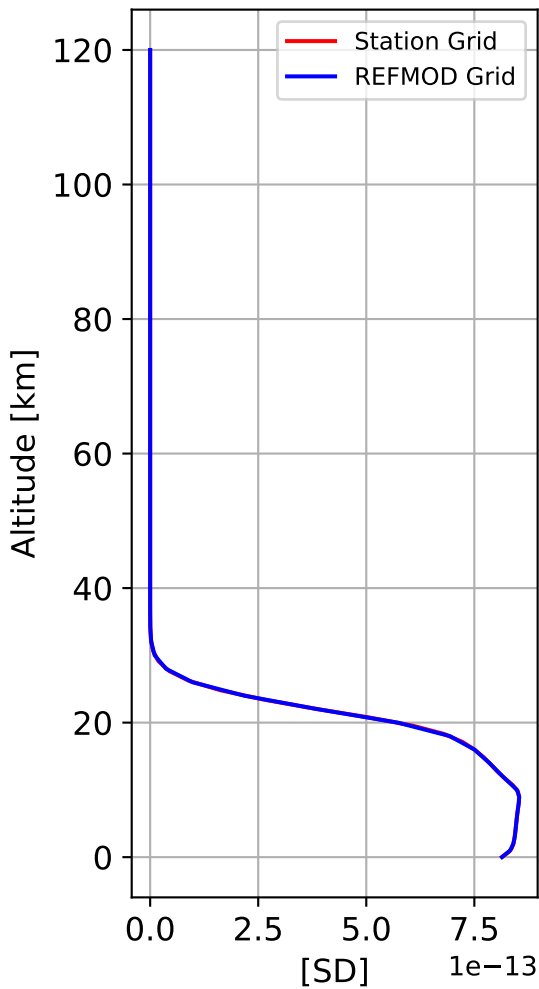

Time Series of vertical profiles (site altitude - 120 km)

Time Series of vertical profiles (site altitude - 40 km)

Monthly mean WACCM profile (interpolated to station grid) Ny_Alesund, 78.9N, 11.9E, 0.02kmasl

Min, Max, Mean of 732 profiles
Ny_Alesund, 78.9N, 11.9E, 0.02kmasl

Std. Deviation

Percent Deviation

Level covariance matrix

1e-25