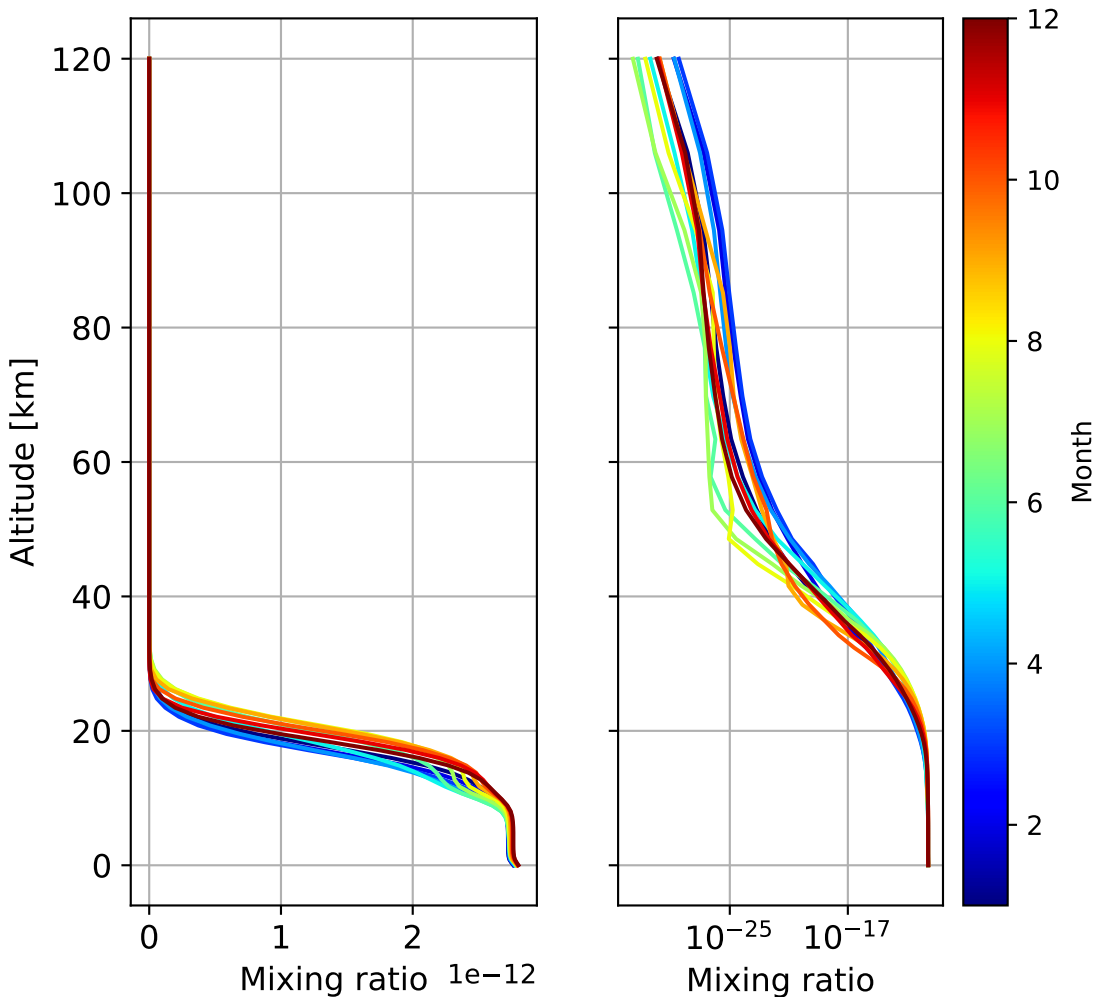

Time Series of vertical profiles (site altitude - 120 km)

Time Series of vertical profiles (site altitude - 40 km)

Monthly mean WACCM profile (interpolated to station grid) Ny_Alesund, 78.9N, 11.9E, 0.02kmasl

Min, Max, Mean of 732 profiles
Ny_Alesund, 78.9N, 11.9E, 0.02kmasl

Std. Deviation

Percent Deviation

Level covariance matrix

1e-25