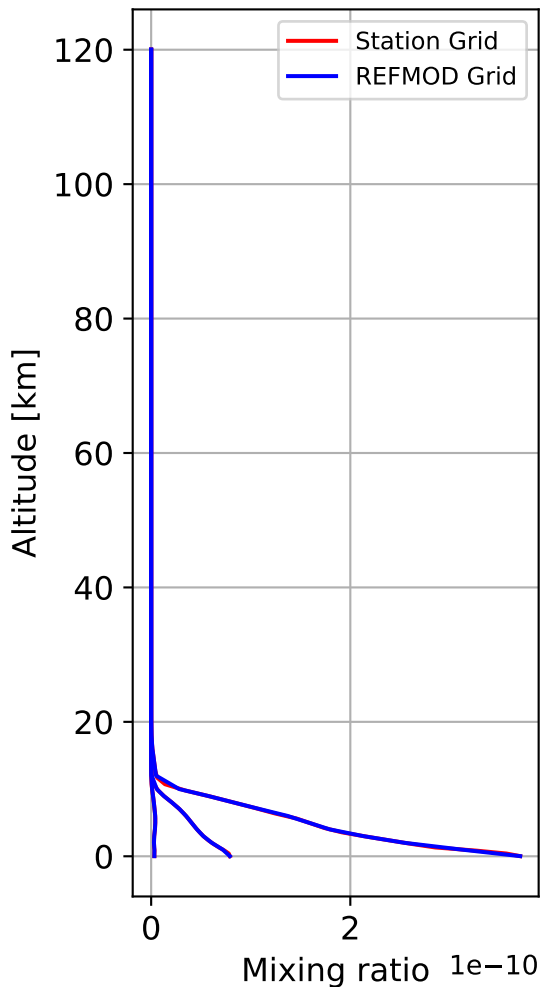

Time Series of vertical profiles (site altitude - 120 km)

Time Series of vertical profiles (site altitude - 40 km)

1e-10

Altitude [km]

Monthly mean WACCM profile (interpolated to station grid)
Ny_Alesund, 78.9N, 11.9E, 0.02kmasl

Min, Max, Mean of 732 profiles
Ny_Alesund, 78.9N, 11.9E, 0.02kmasl

Std. Deviation

Percent Deviation

Level covariance matrix