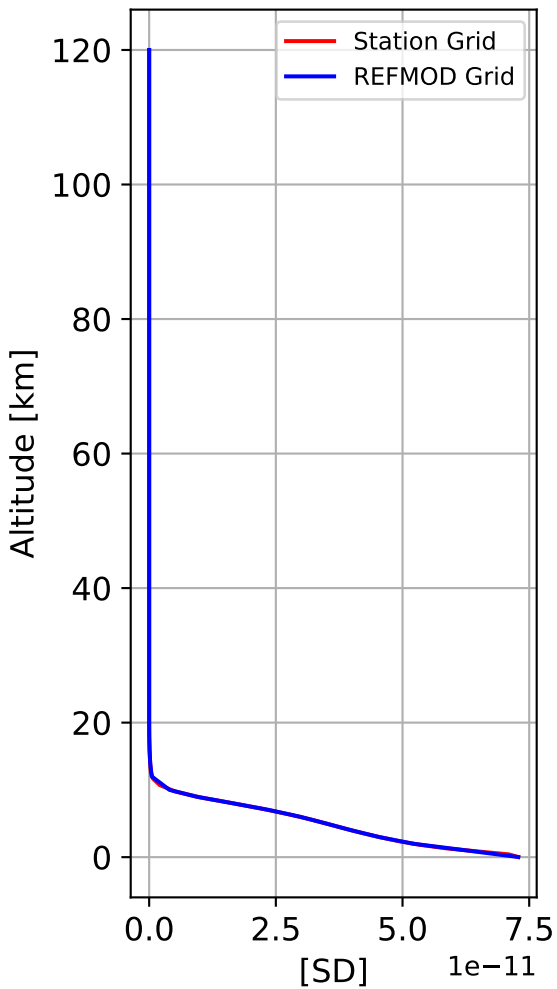

Time Series of vertical profiles (site altitude - 120 km)

Time Series of vertical profiles (site altitude - 40 km)

1e-10

Altitude [km]

Monthly mean WACCM profile (interpolated to station grid)
Ny_Alesund, 78.9N, 11.9E, 0.02kmasl

Min, Max, Mean of 732 profiles
Ny_Alesund, 78.9N, 11.9E, 0.02kmasl

Std. Deviation

Percent Deviation

Level covariance matrix