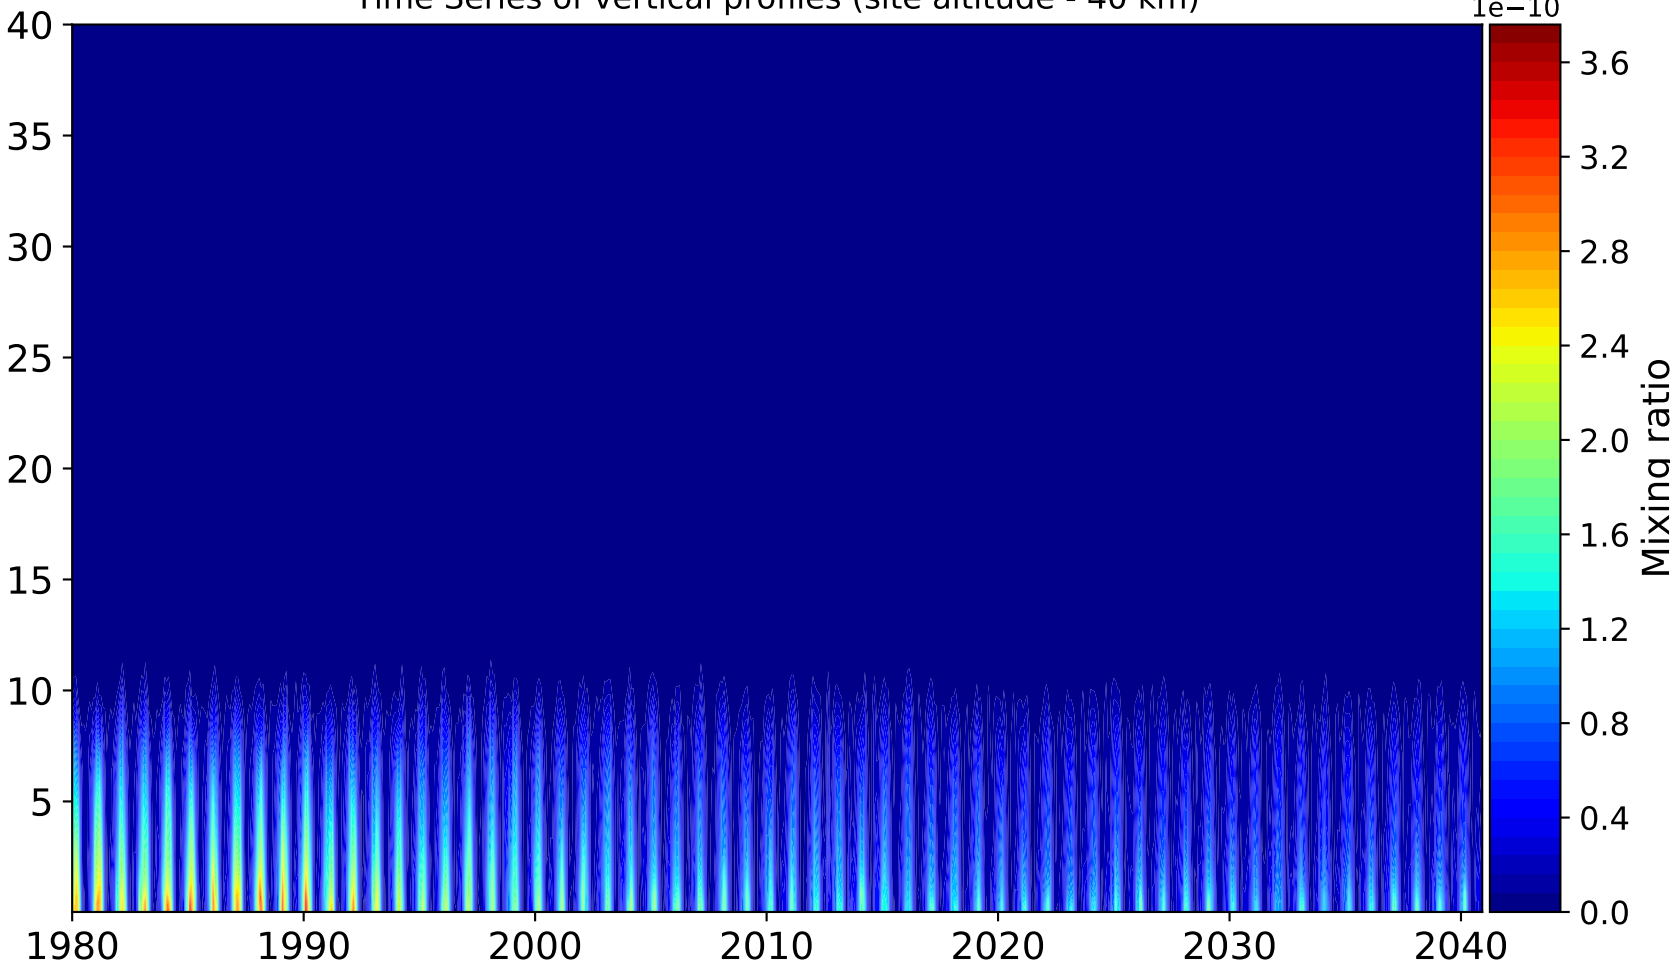

Time Series of vertical profiles (site altitude - 120 km)

Time Series of vertical profiles (site altitude - 40 km)

1e-10

Altitude [km]

Monthly mean WACCM profile (interpolated to station grid)
Ny_Alesund, 78.9N, 11.9E, 0.02kmasl

Min, Max, Mean of 732 profiles
Ny_Alesund, 78.9N, 11.9E, 0.02kmasl

Std. Deviation

Percent Deviation

Level covariance matrix