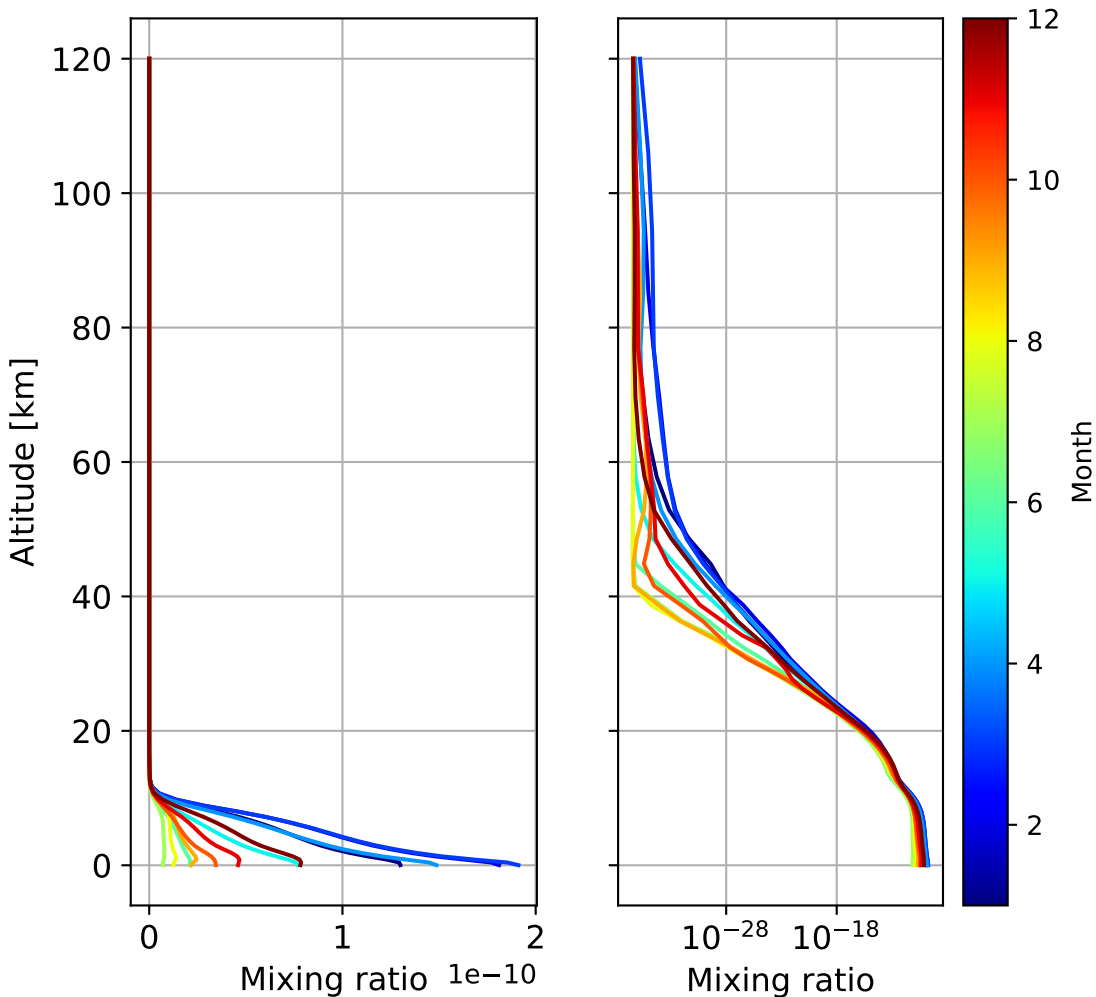

Time Series of vertical profiles (site altitude - 120 km)

Time Series of vertical profiles (site altitude - 40 km)

1e-10

Altitude [km]

Monthly mean WACCM profile (interpolated to station grid)
Ny_Alesund, 78.9N, 11.9E, 0.02kmasl

Min, Max, Mean of 732 profiles
Ny_Alesund, 78.9N, 11.9E, 0.02kmasl

Std. Deviation

Percent Deviation

Level covariance matrix