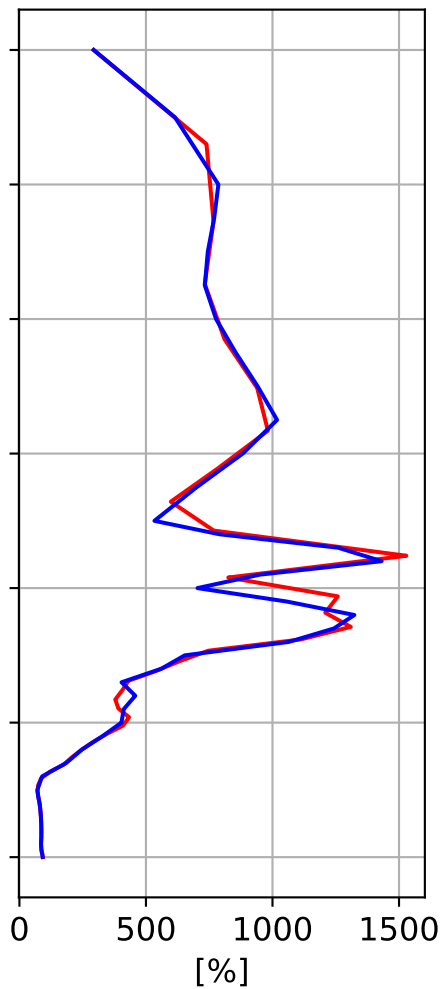

Time Series of vertical profiles (site altitude - 120 km)

Time Series of vertical profiles (site altitude - 40 km)

1e-10

Altitude [km]

Monthly mean WACCM profile (interpolated to station grid)
Ny_Alesund, 78.9N, 11.9E, 0.02kmasl

Min, Max, Mean of 732 profiles
Ny_Alesund, 78.9N, 11.9E, 0.02kmasl

Std. Deviation

Percent Deviation

Level covariance matrix