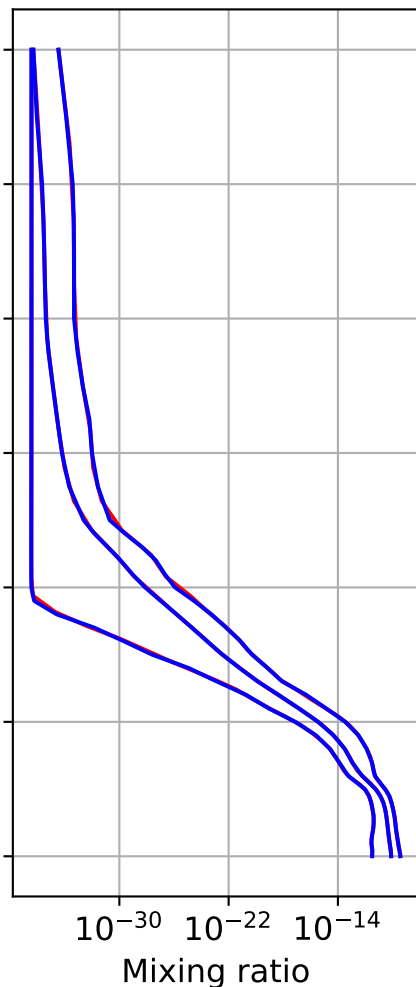

Time Series of vertical profiles (site altitude - 120 km)

Time Series of vertical profiles (site altitude - 40 km)

1e-10

Altitude [km]

Monthly mean WACCM profile (interpolated to station grid)
Ny_Alesund, 78.9N, 11.9E, 0.02kmasl

Min, Max, Mean of 732 profiles
Ny_Alesund, 78.9N, 11.9E, 0.02kmasl

Std. Deviation

Percent Deviation

Level covariance matrix