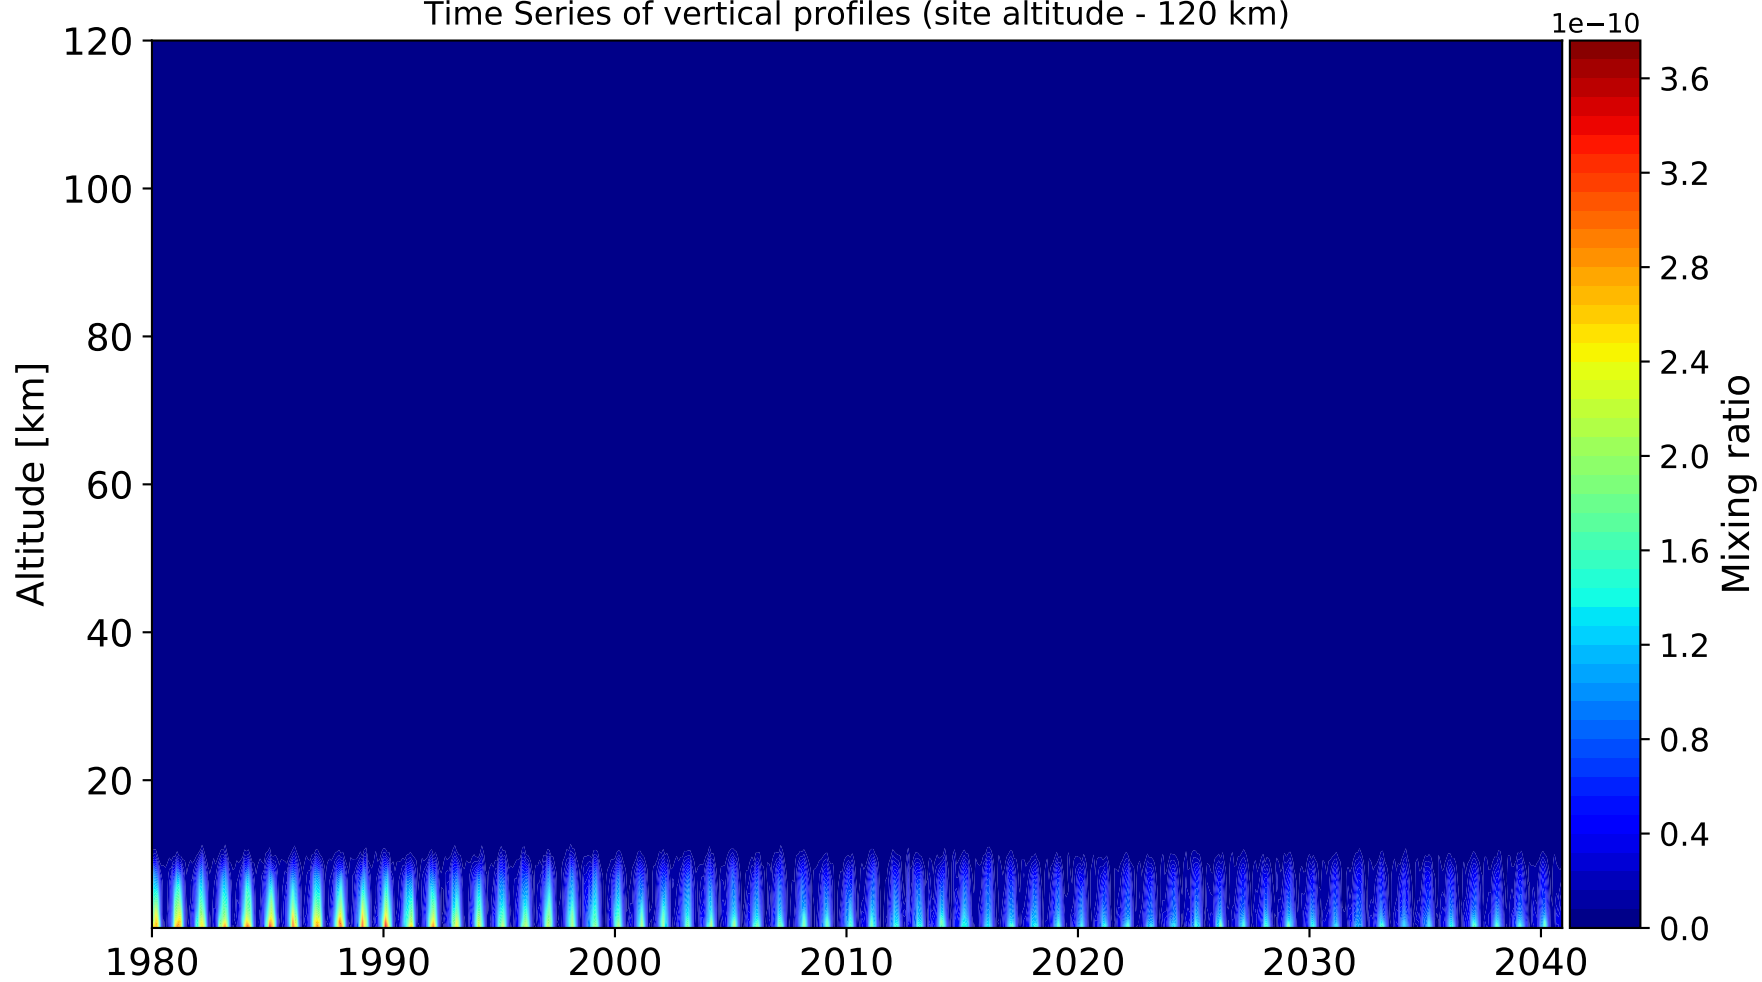

Time Series of vertical profiles (site altitude - 120 km)

Time Series of vertical profiles (site altitude - 40 km)

1e-10

Altitude [km]

Monthly mean WACCM profile (interpolated to station grid)
Ny_Alesund, 78.9N, 11.9E, 0.02kmasl

Min, Max, Mean of 732 profiles
Ny_Alesund, 78.9N, 11.9E, 0.02kmasl

Std. Deviation

Percent Deviation

Level covariance matrix