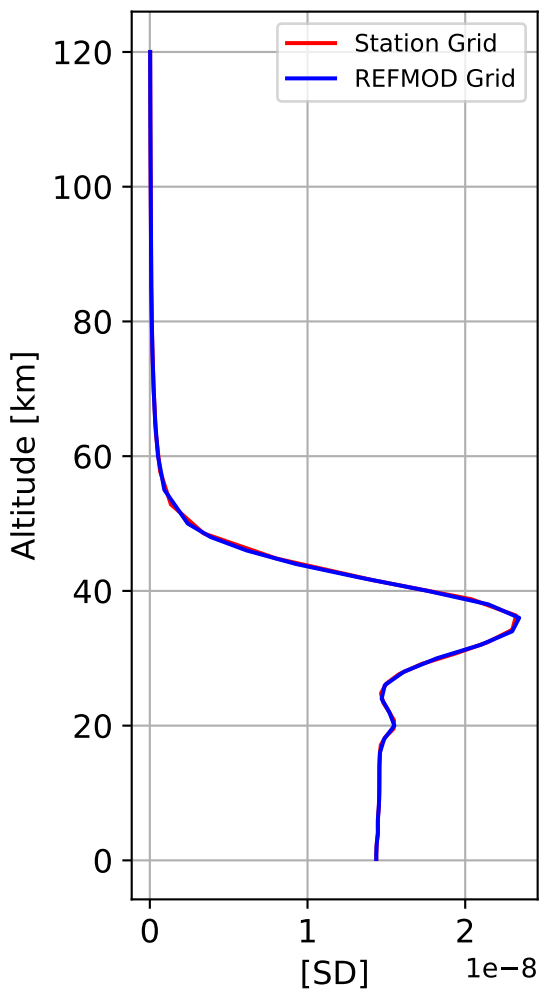

Time Series of vertical profiles (site altitude - 120 km)

Time Series of vertical profiles (site altitude - 40 km)

Monthly mean WACCM profile (interpolated to station grid) Kampala, 0.31N, 32.58E, 0.2kmasl

Min, Max, Mean of 732 profiles
Kampala, 0.31N, 32.58E, 0.2kmasl

Std. Deviation

Percent Deviation