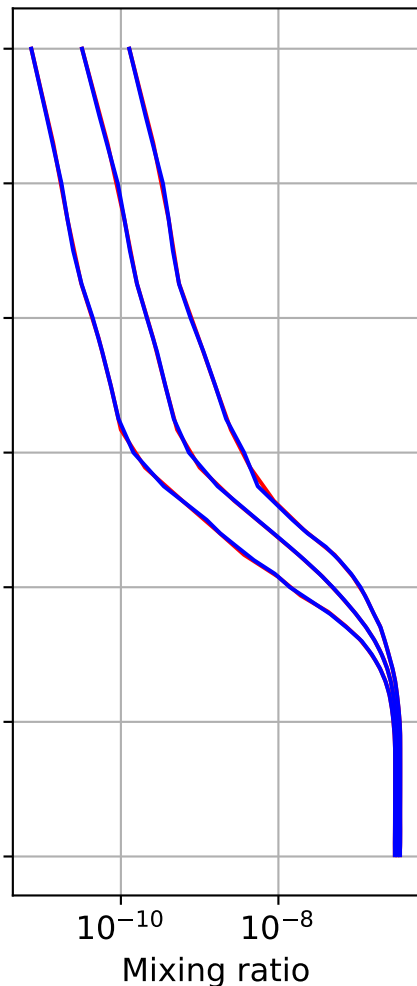

Time Series of vertical profiles (site altitude - 120 km)

Time Series of vertical profiles (site altitude - 40 km)

Monthly mean WACCM profile (interpolated to station grid) Kampala, 0.31N, 32.58E, 0.2kmasl

Min, Max, Mean of 732 profiles
Kampala, 0.31N, 32.58E, 0.2kmasl

Std. Deviation

Percent Deviation