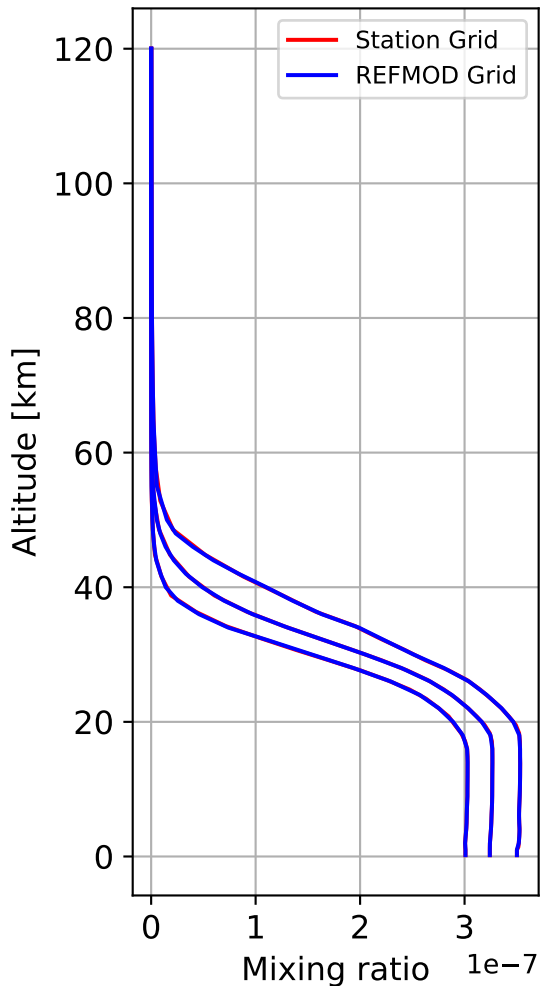

Time Series of vertical profiles (site altitude - 120 km)

Time Series of vertical profiles (site altitude - 40 km)

Monthly mean WACCM profile (interpolated to station grid) Kampala, 0.31N, 32.58E, 0.2kmasl

Min, Max, Mean of 732 profiles
Kampala, 0.31N, 32.58E, 0.2kmasl

Std. Deviation

Percent Deviation