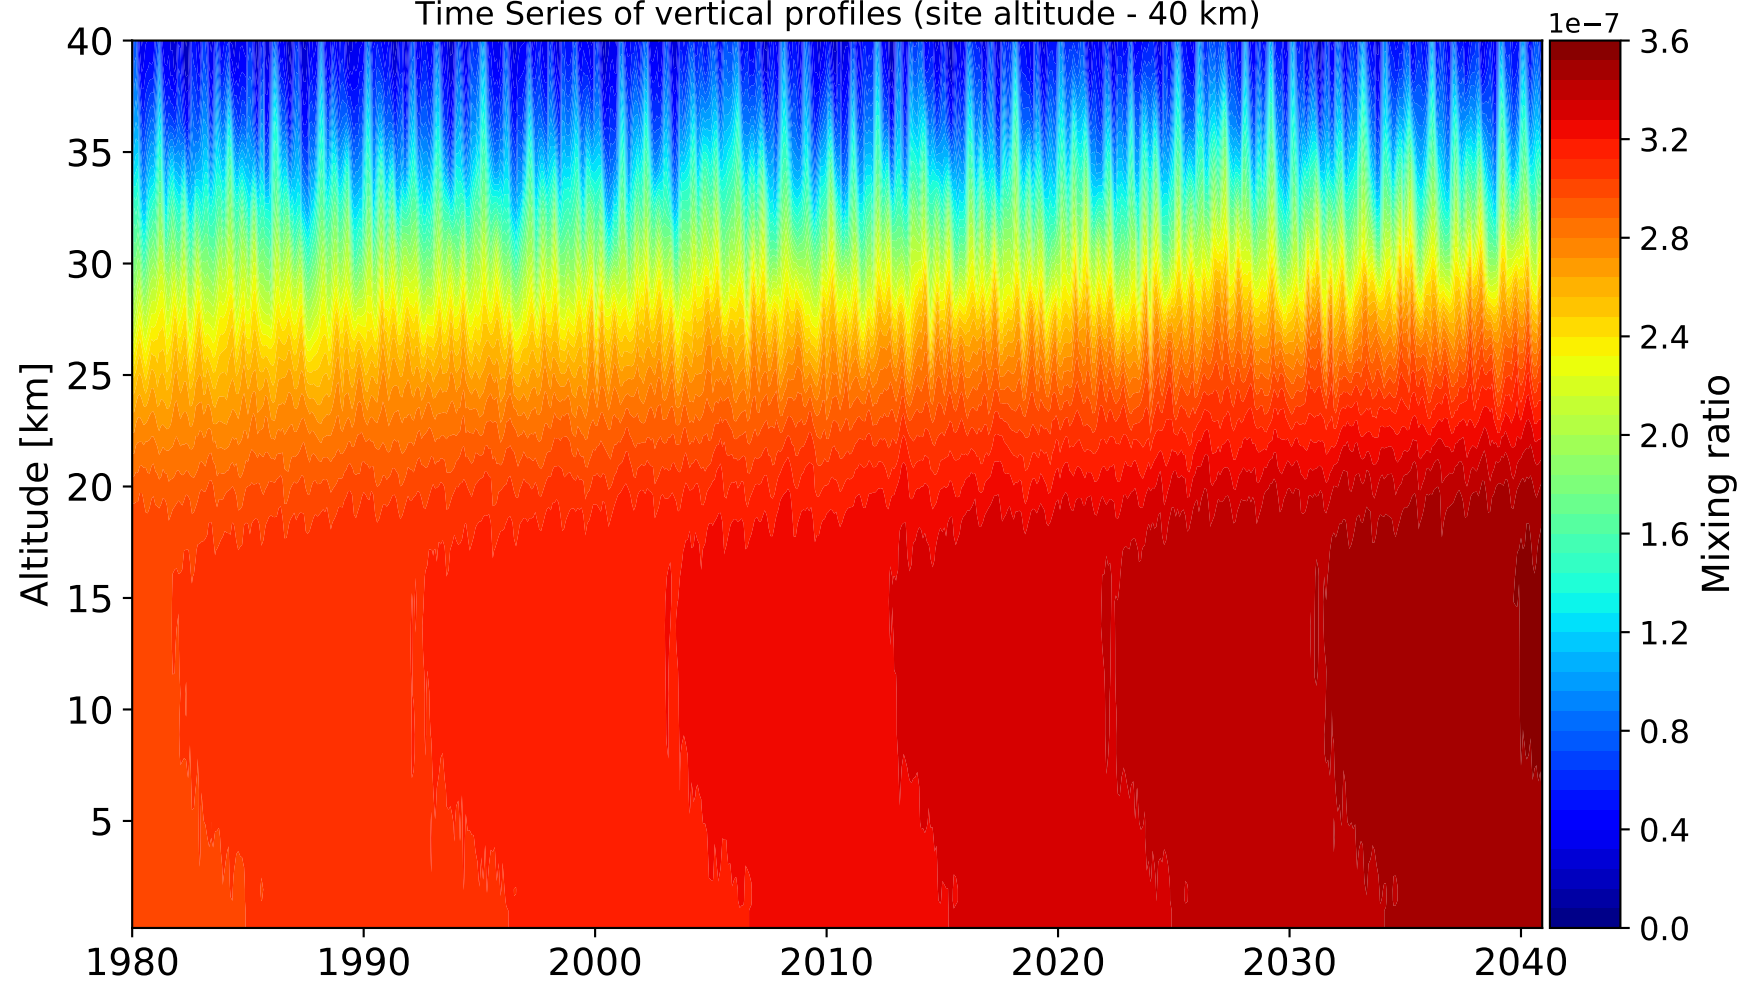

Time Series of vertical profiles (site altitude - 120 km)

Time Series of vertical profiles (site altitude - 40 km)

Monthly mean WACCM profile (interpolated to station grid) Kampala, 0.31N, 32.58E, 0.2kmasl

Min, Max, Mean of 732 profiles
Kampala, 0.31N, 32.58E, 0.2kmasl

Std. Deviation

Percent Deviation