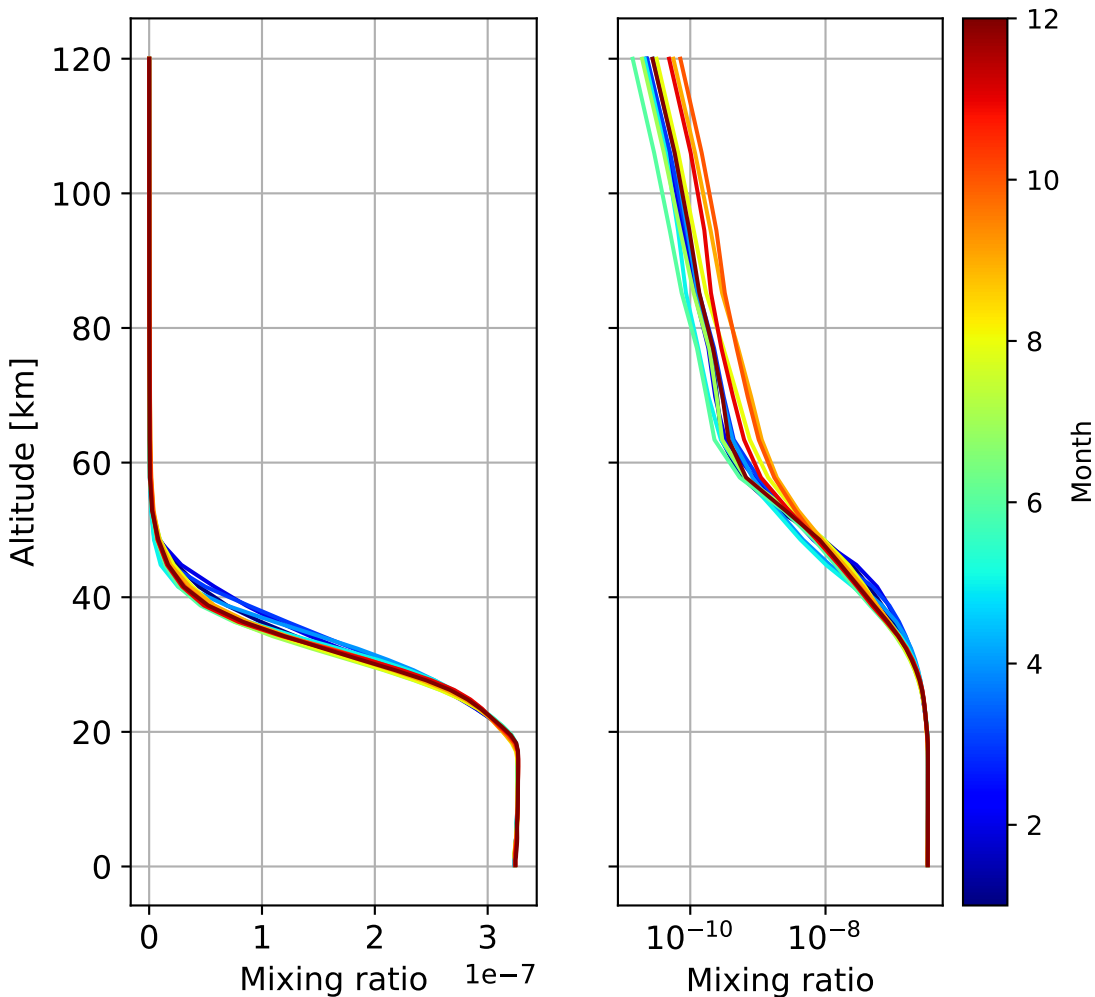

Time Series of vertical profiles (site altitude - 120 km)

Time Series of vertical profiles (site altitude - 40 km)

Monthly mean WACCM profile (interpolated to station grid) Kampala, 0.31N, 32.58E, 0.2kmasl

Min, Max, Mean of 732 profiles
Kampala, 0.31N, 32.58E, 0.2kmasl

Std. Deviation

Percent Deviation