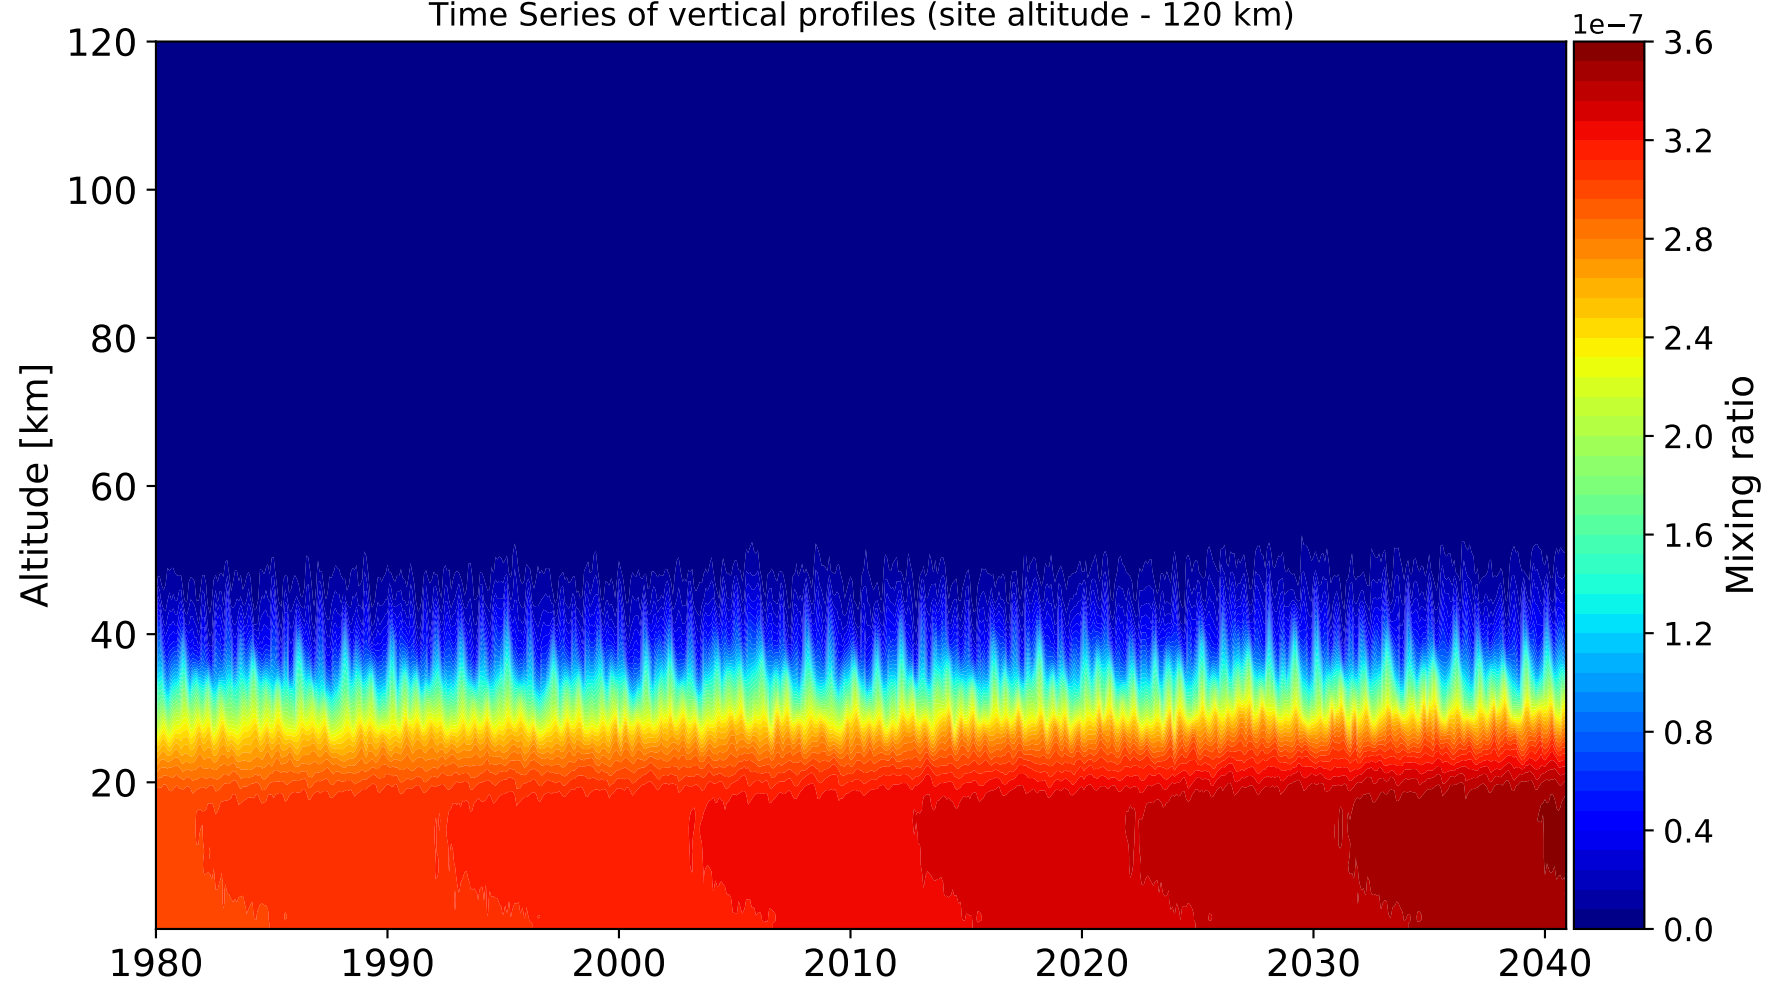

Time Series of vertical profiles (site altitude - 120 km)

Time Series of vertical profiles (site altitude - 40 km)

Monthly mean WACCM profile (interpolated to station grid) Kampala, 0.31N, 32.58E, 0.2kmasl

Min, Max, Mean of 732 profiles
Kampala, 0.31N, 32.58E, 0.2kmasl

Std. Deviation

Percent Deviation