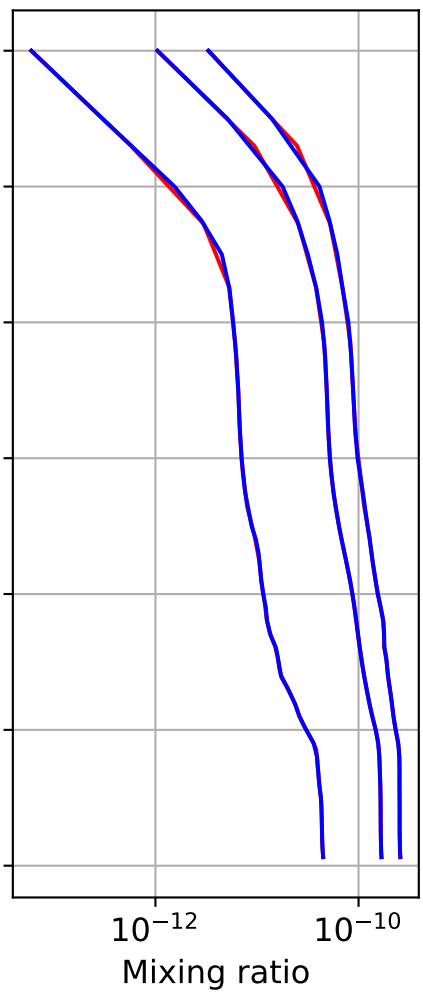

Time Series of vertical profiles (site altitude - 120 km)

Time Series of vertical profiles (site altitude - 40 km)

Min, Max, Mean of 732 profiles  
FtSumner, 34.48N, 255.78E, 1.26kmasl

### Std. Deviation

### Percent Deviation

Level covariance matrix

 $1e-21$ 