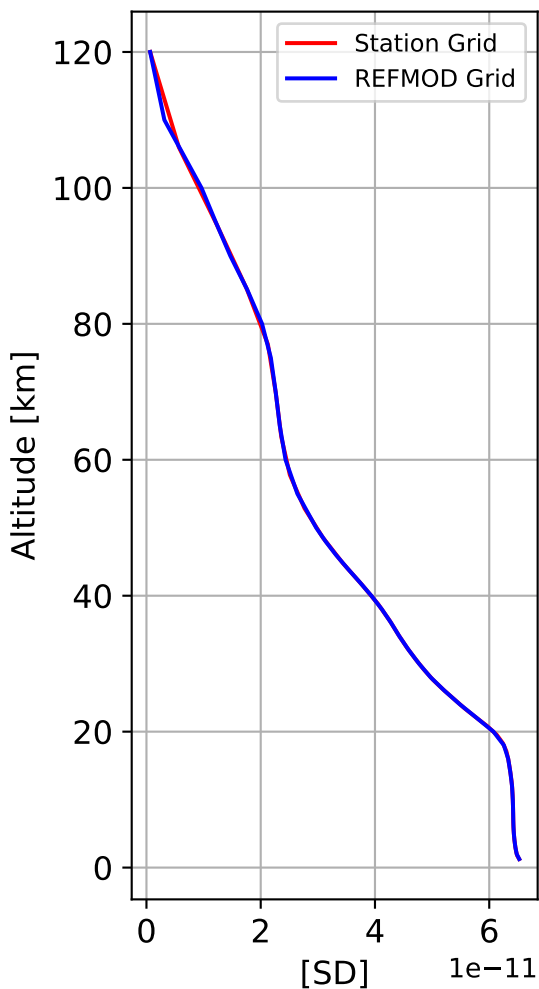

Time Series of vertical profiles (site altitude - 120 km)

Time Series of vertical profiles (site altitude - 40 km)

Min, Max, Mean of 732 profiles  
FtSumner, 34.48N, 255.78E, 1.26kmasl

### Std. Deviation

### Percent Deviation

Level covariance matrix

 $1e-21$ 