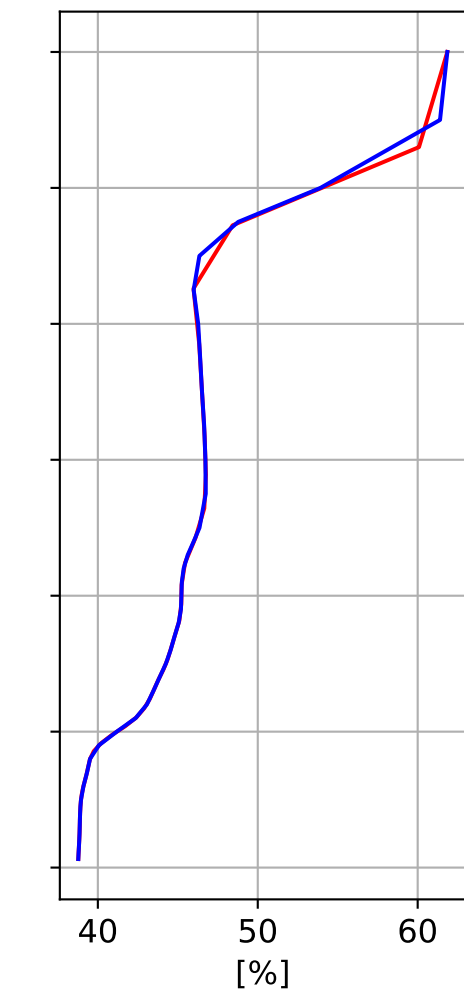

Time Series of vertical profiles (site altitude - 120 km)

Time Series of vertical profiles (site altitude - 40 km)

Min, Max, Mean of 732 profiles  
FtSumner, 34.48N, 255.78E, 1.26kmasl

### Std. Deviation

### Percent Deviation

Level covariance matrix

 $1e-21$ 