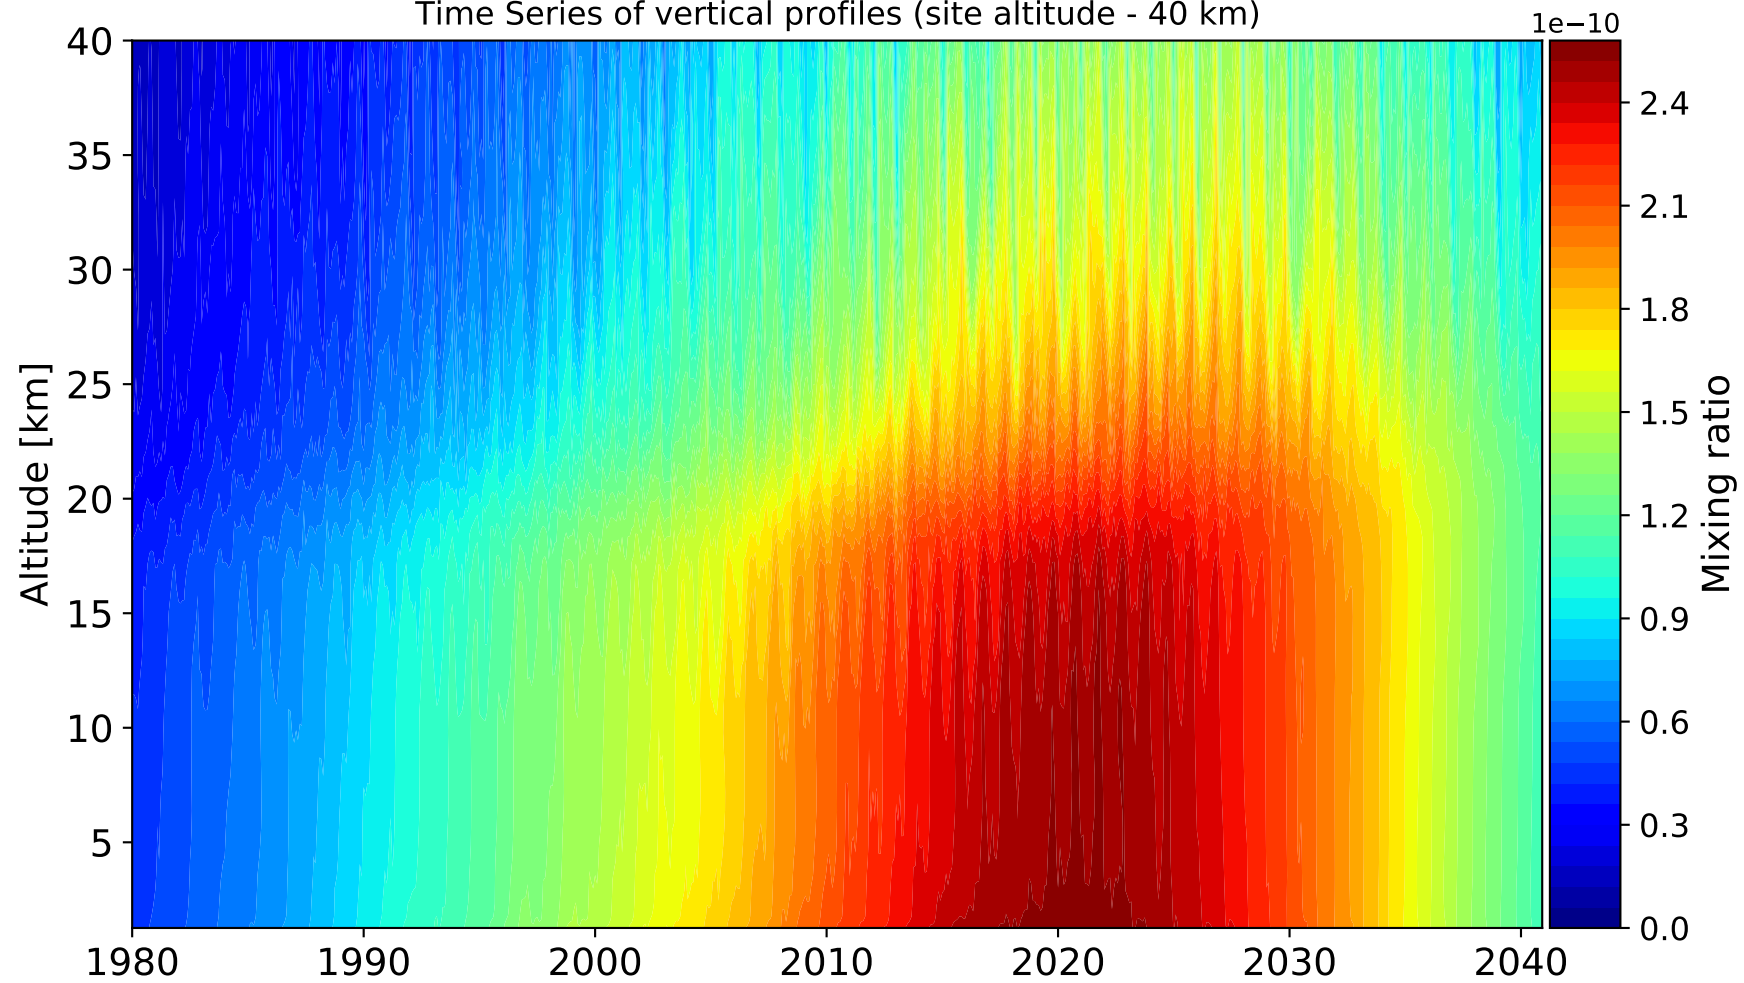

Time Series of vertical profiles (site altitude - 120 km)

Time Series of vertical profiles (site altitude - 40 km)

Min, Max, Mean of 732 profiles  
FtSumner, 34.48N, 255.78E, 1.26kmasl

### Std. Deviation

### Percent Deviation

Level covariance matrix

 $1e-21$ 