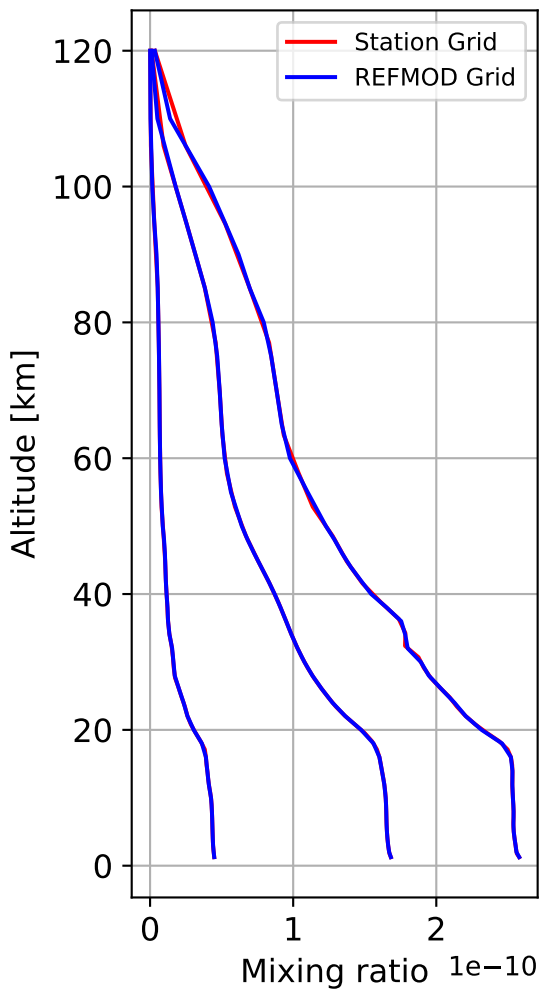

Time Series of vertical profiles (site altitude - 120 km)

Time Series of vertical profiles (site altitude - 40 km)

Min, Max, Mean of 732 profiles  
FtSumner, 34.48N, 255.78E, 1.26kmasl

### Std. Deviation

### Percent Deviation

Level covariance matrix

 $1e-21$ 