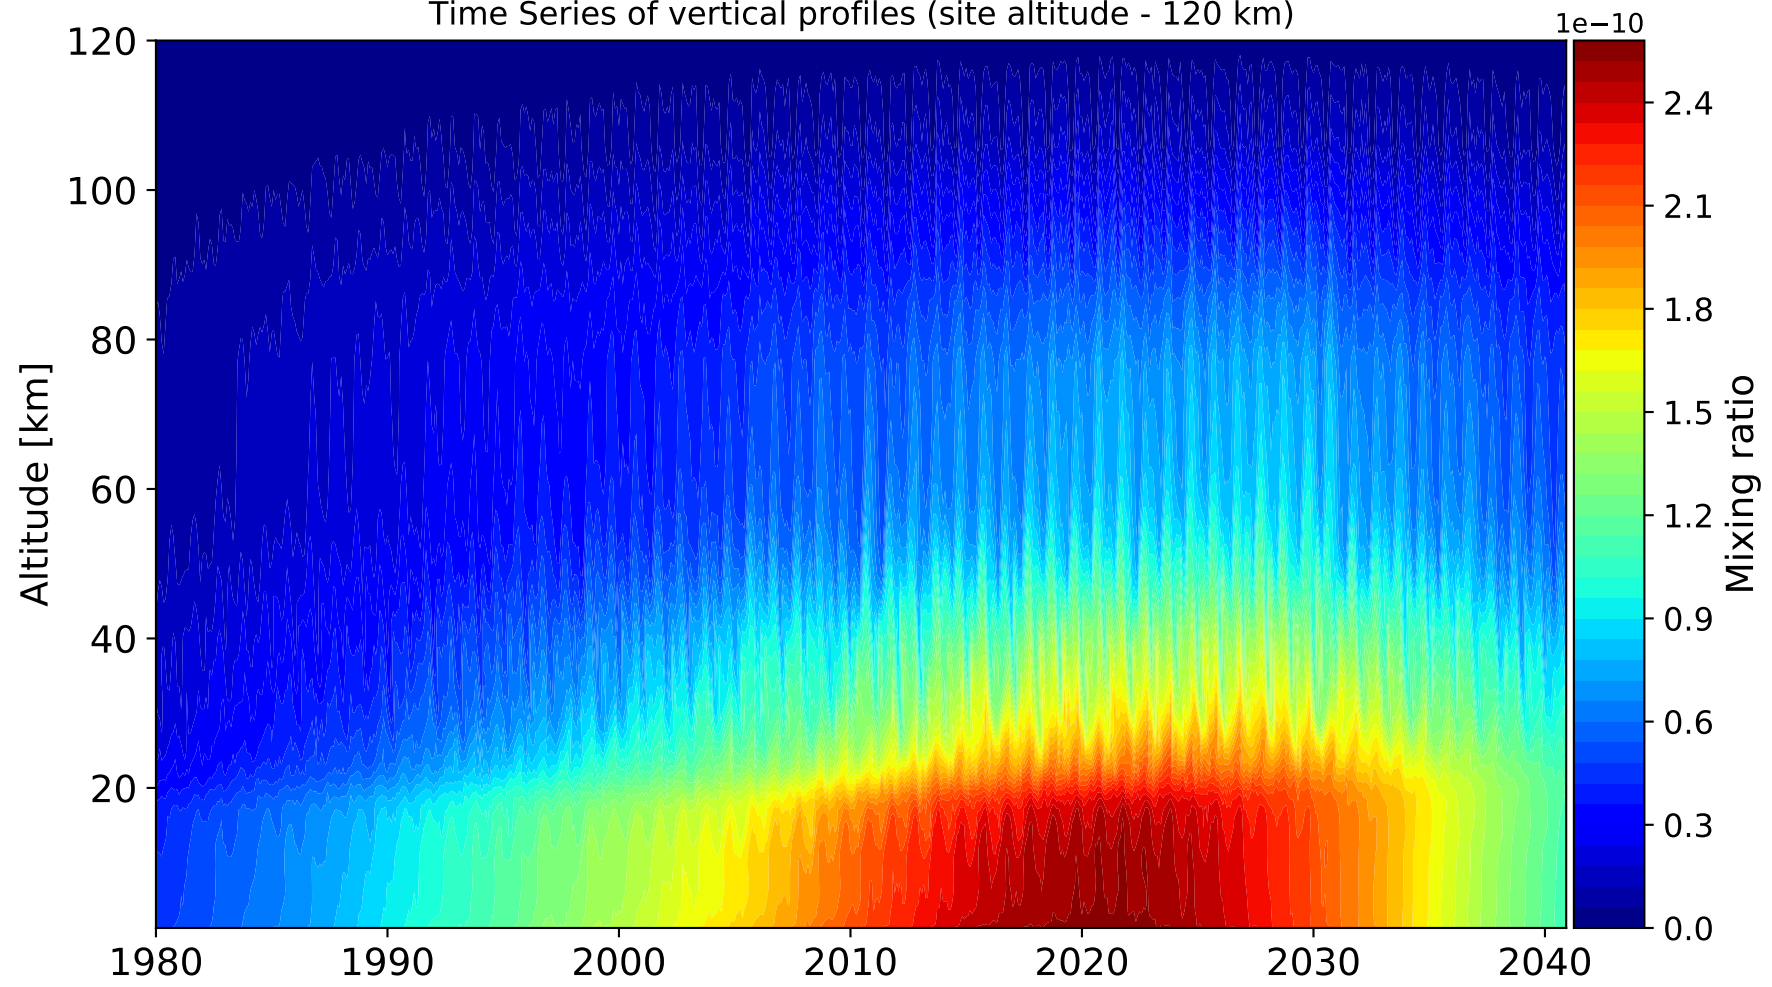

Time Series of vertical profiles (site altitude - 120 km)

Time Series of vertical profiles (site altitude - 40 km)

Min, Max, Mean of 732 profiles  
FtSumner, 34.48N, 255.78E, 1.26kmasl

### Std. Deviation

### Percent Deviation

Level covariance matrix

 $1e-21$ 