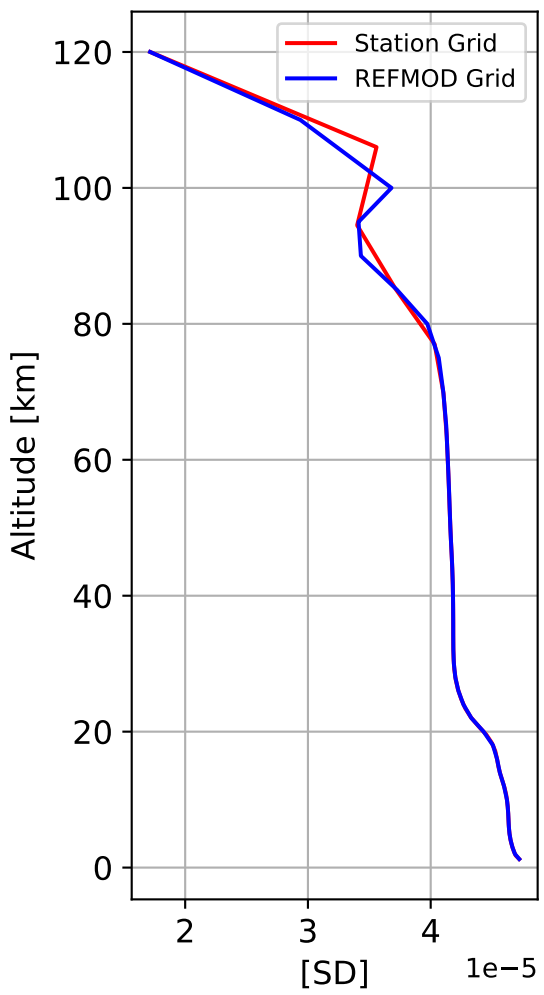

Time Series of vertical profiles (site altitude - 120 km)

Min, Max, Mean of 732 profiles  
FtSumner, 34.48N, 255.78E, 1.26kmasl

### Std. Deviation

### Percent Deviation

Level covariance matrix

$1e-9$