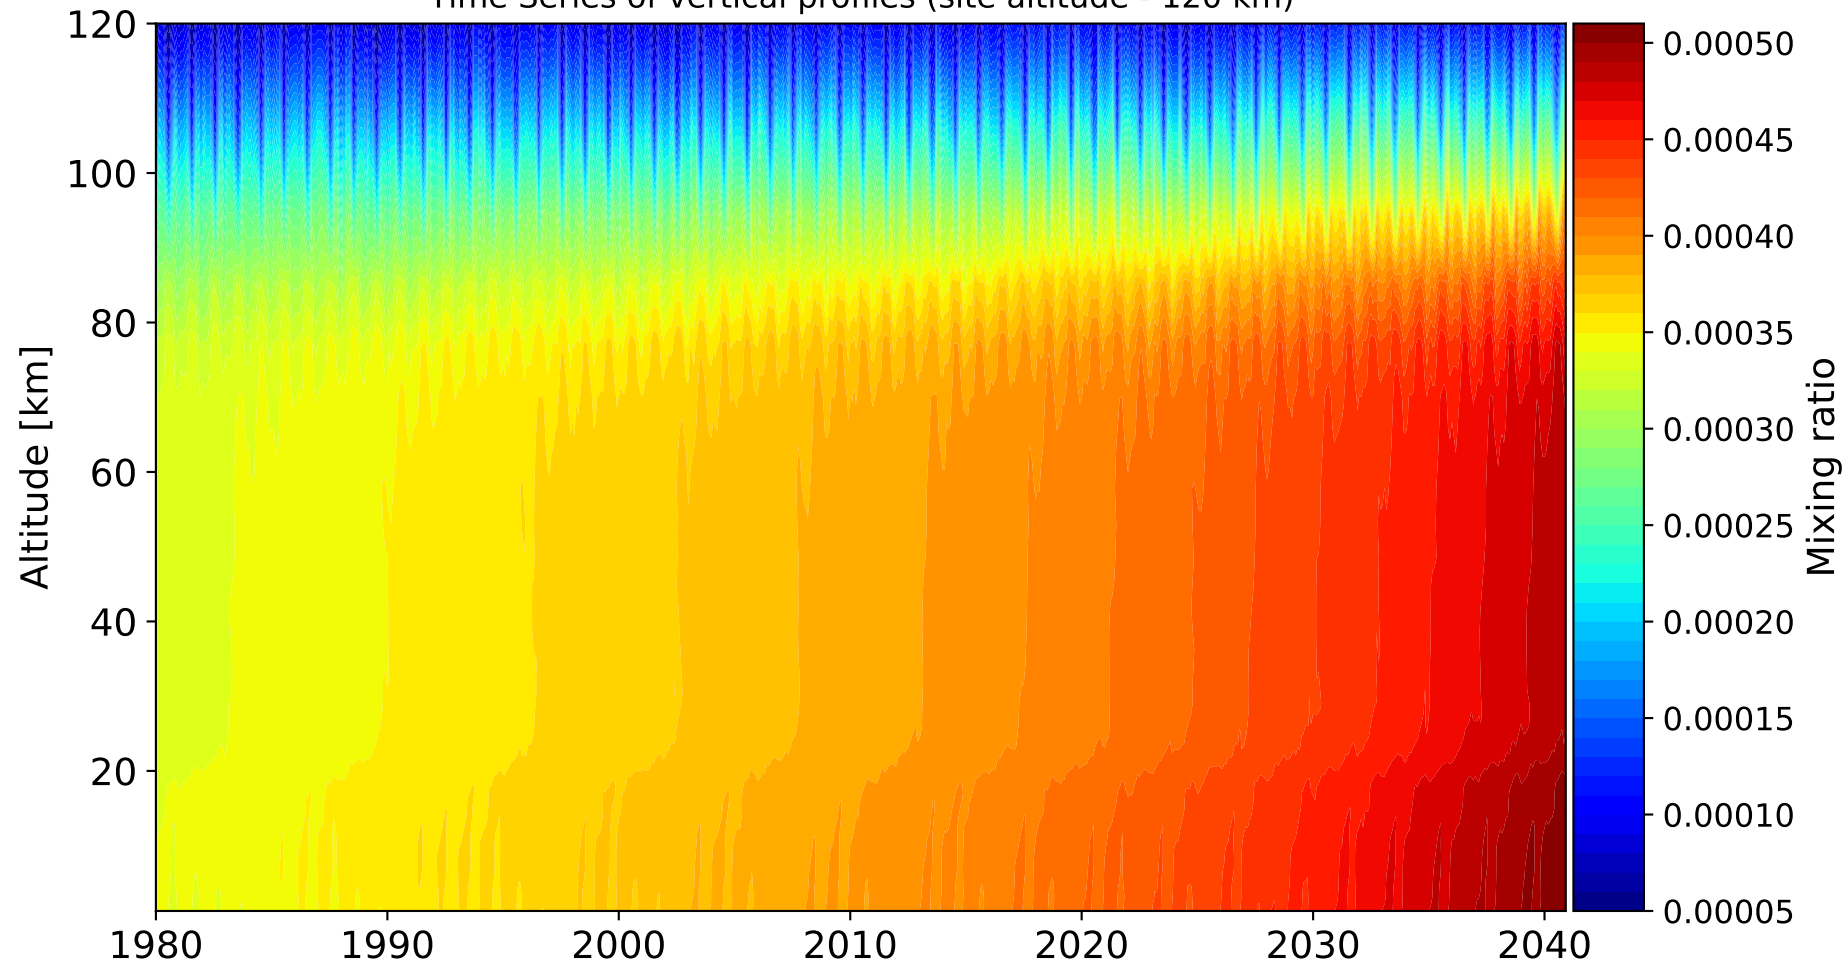

Time Series of vertical profiles (site altitude - 120 km)

Min, Max, Mean of 732 profiles  
FtSumner, 34.48N, 255.78E, 1.26kmasl

### Std. Deviation

### Percent Deviation

Level covariance matrix

$1e-9$