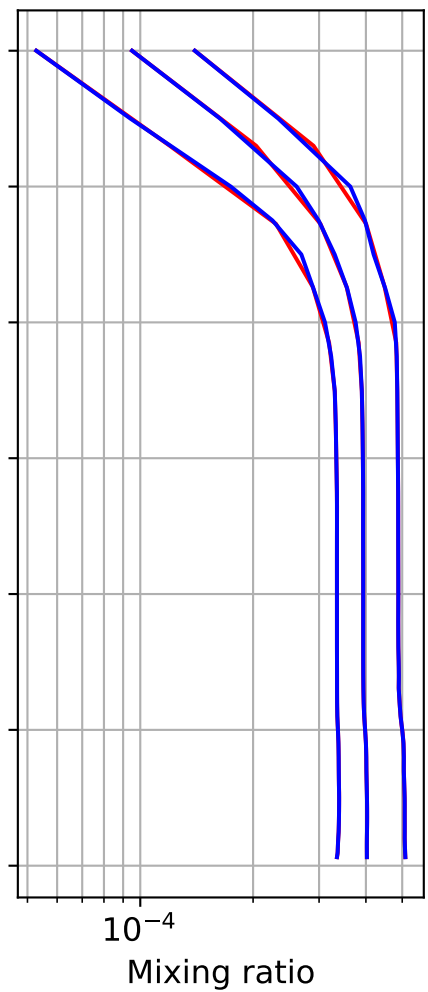

Time Series of vertical profiles (site altitude - 120 km)

Min, Max, Mean of 732 profiles  
FtSumner, 34.48N, 255.78E, 1.26kmasl

### Std. Deviation

### Percent Deviation

Level covariance matrix

$1e-9$