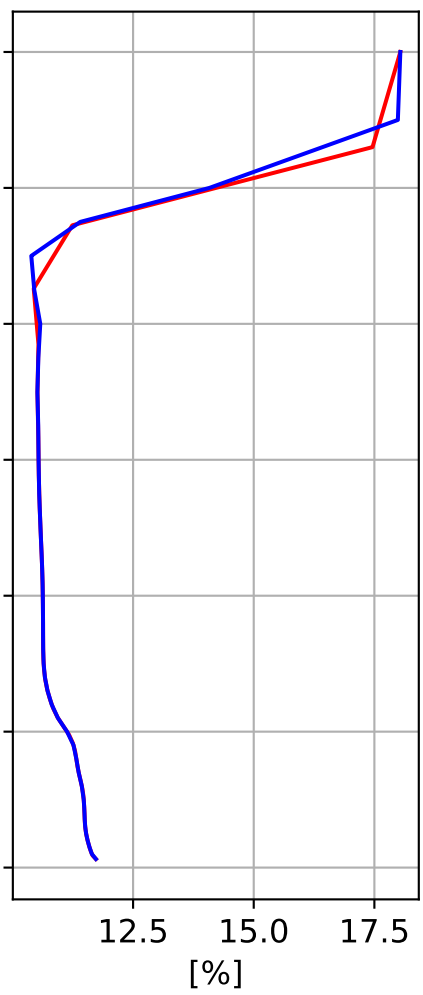

Time Series of vertical profiles (site altitude - 120 km)

Min, Max, Mean of 732 profiles  
FtSumner, 34.48N, 255.78E, 1.26kmasl

### Std. Deviation

### Percent Deviation

Level covariance matrix

$1e-9$