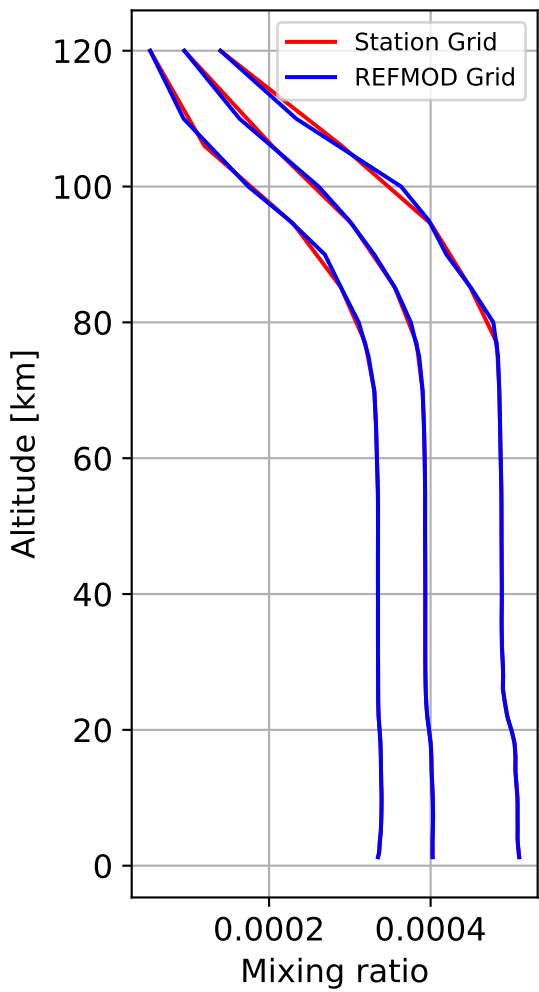

Time Series of vertical profiles (site altitude - 120 km)

Min, Max, Mean of 732 profiles  
FtSumner, 34.48N, 255.78E, 1.26kmasl

### Std. Deviation

### Percent Deviation

Level covariance matrix

$1e-9$