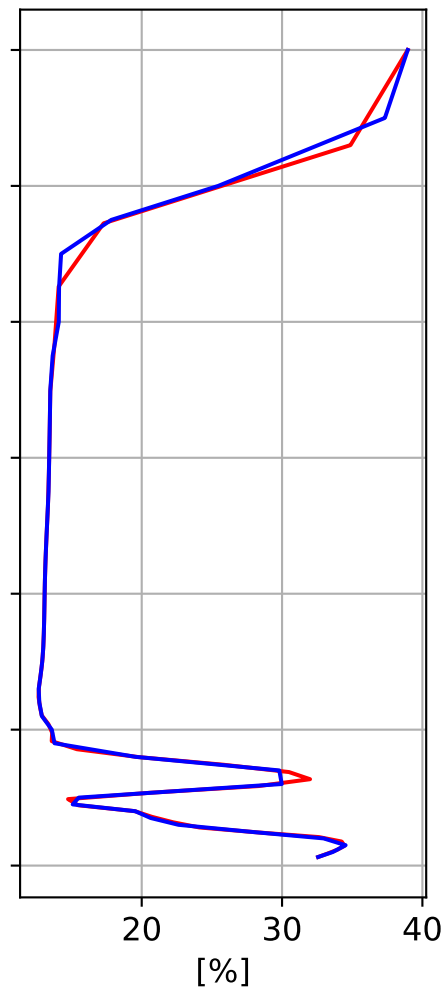

Time Series of vertical profiles (site altitude - 120 km)

$1e-11$

Time Series of vertical profiles (site altitude - 40 km)

Min, Max, Mean of 732 profiles
FtSumner, 34.48N, 255.78E, 1.26kmasl

Std. Deviation

Percent Deviation

Level covariance matrix