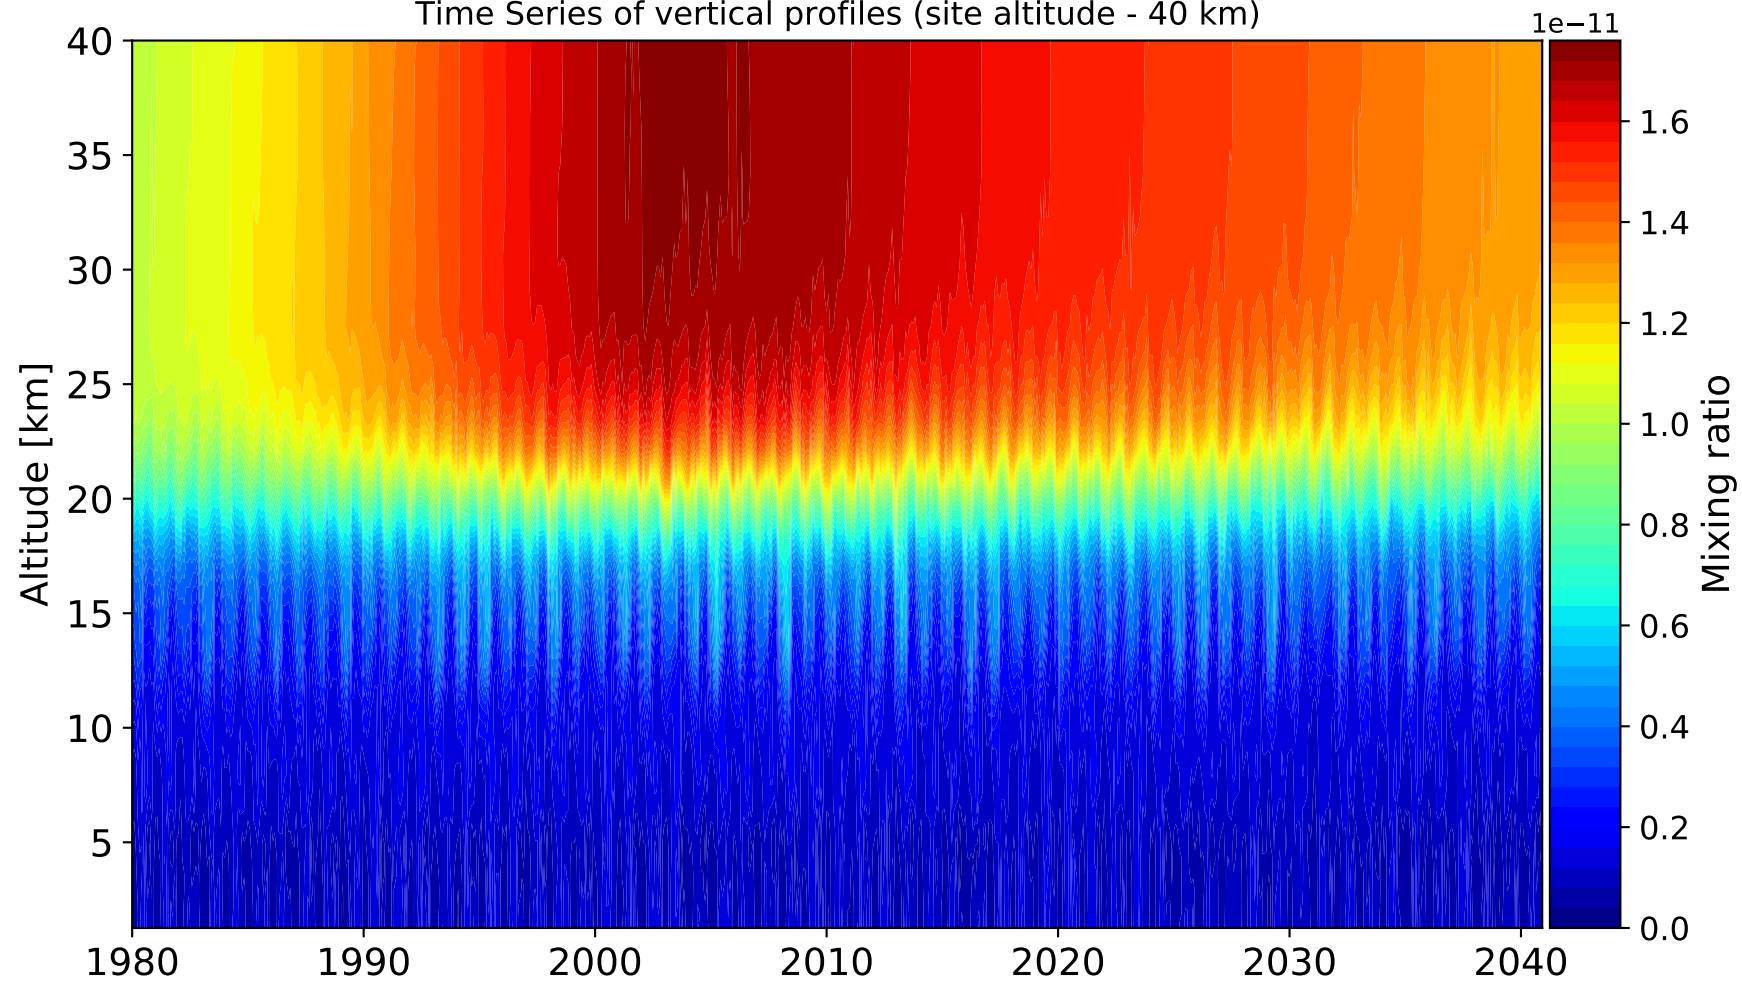

Time Series of vertical profiles (site altitude - 120 km)

$1e-11$

Time Series of vertical profiles (site altitude - 40 km)

Min, Max, Mean of 732 profiles
FtSumner, 34.48N, 255.78E, 1.26kmasl

Std. Deviation

Percent Deviation

Level covariance matrix