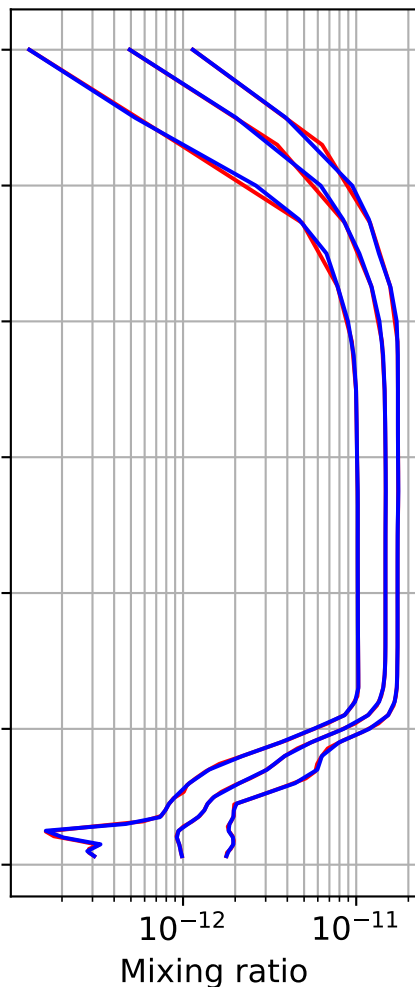

Time Series of vertical profiles (site altitude - 120 km)

$1e-11$

Time Series of vertical profiles (site altitude - 40 km)

Min, Max, Mean of 732 profiles
FtSumner, 34.48N, 255.78E, 1.26kmasl

Std. Deviation

Percent Deviation

Level covariance matrix