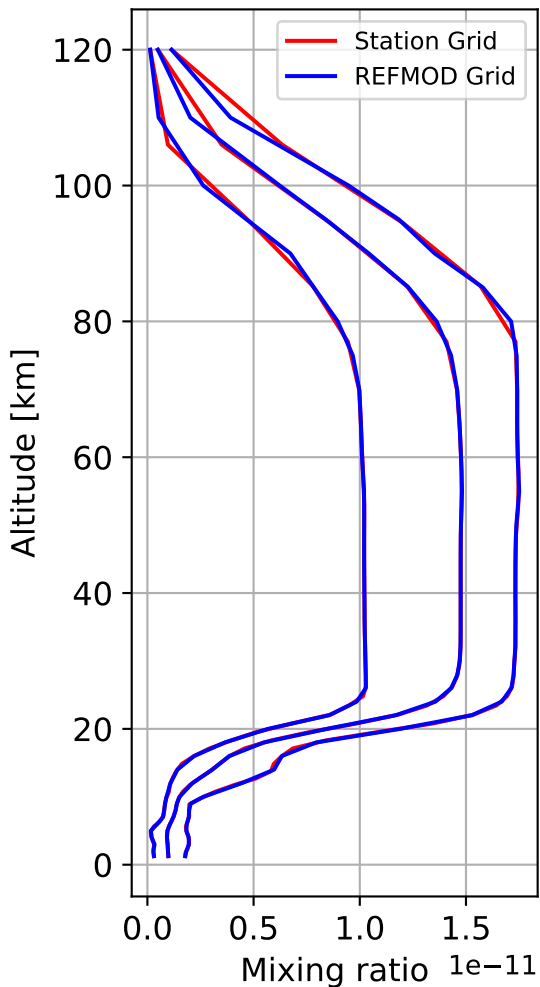

Time Series of vertical profiles (site altitude - 120 km)

$1e-11$

Time Series of vertical profiles (site altitude - 40 km)

Min, Max, Mean of 732 profiles
FtSumner, 34.48N, 255.78E, 1.26kmasl

Std. Deviation

Percent Deviation

Level covariance matrix