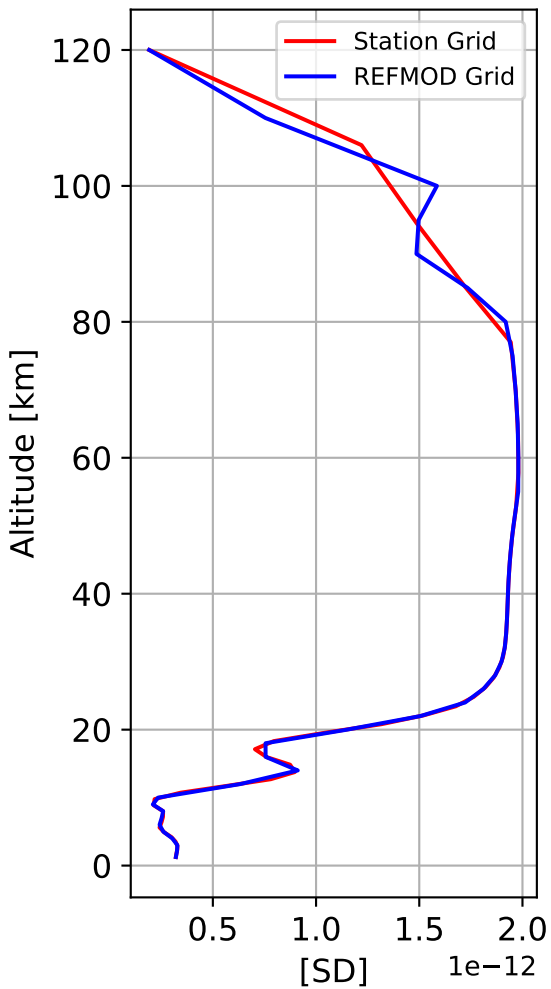

Time Series of vertical profiles (site altitude - 120 km)

$1e-11$

Time Series of vertical profiles (site altitude - 40 km)

Min, Max, Mean of 732 profiles
FtSumner, 34.48N, 255.78E, 1.26kmasl

Std. Deviation

Percent Deviation

Level covariance matrix