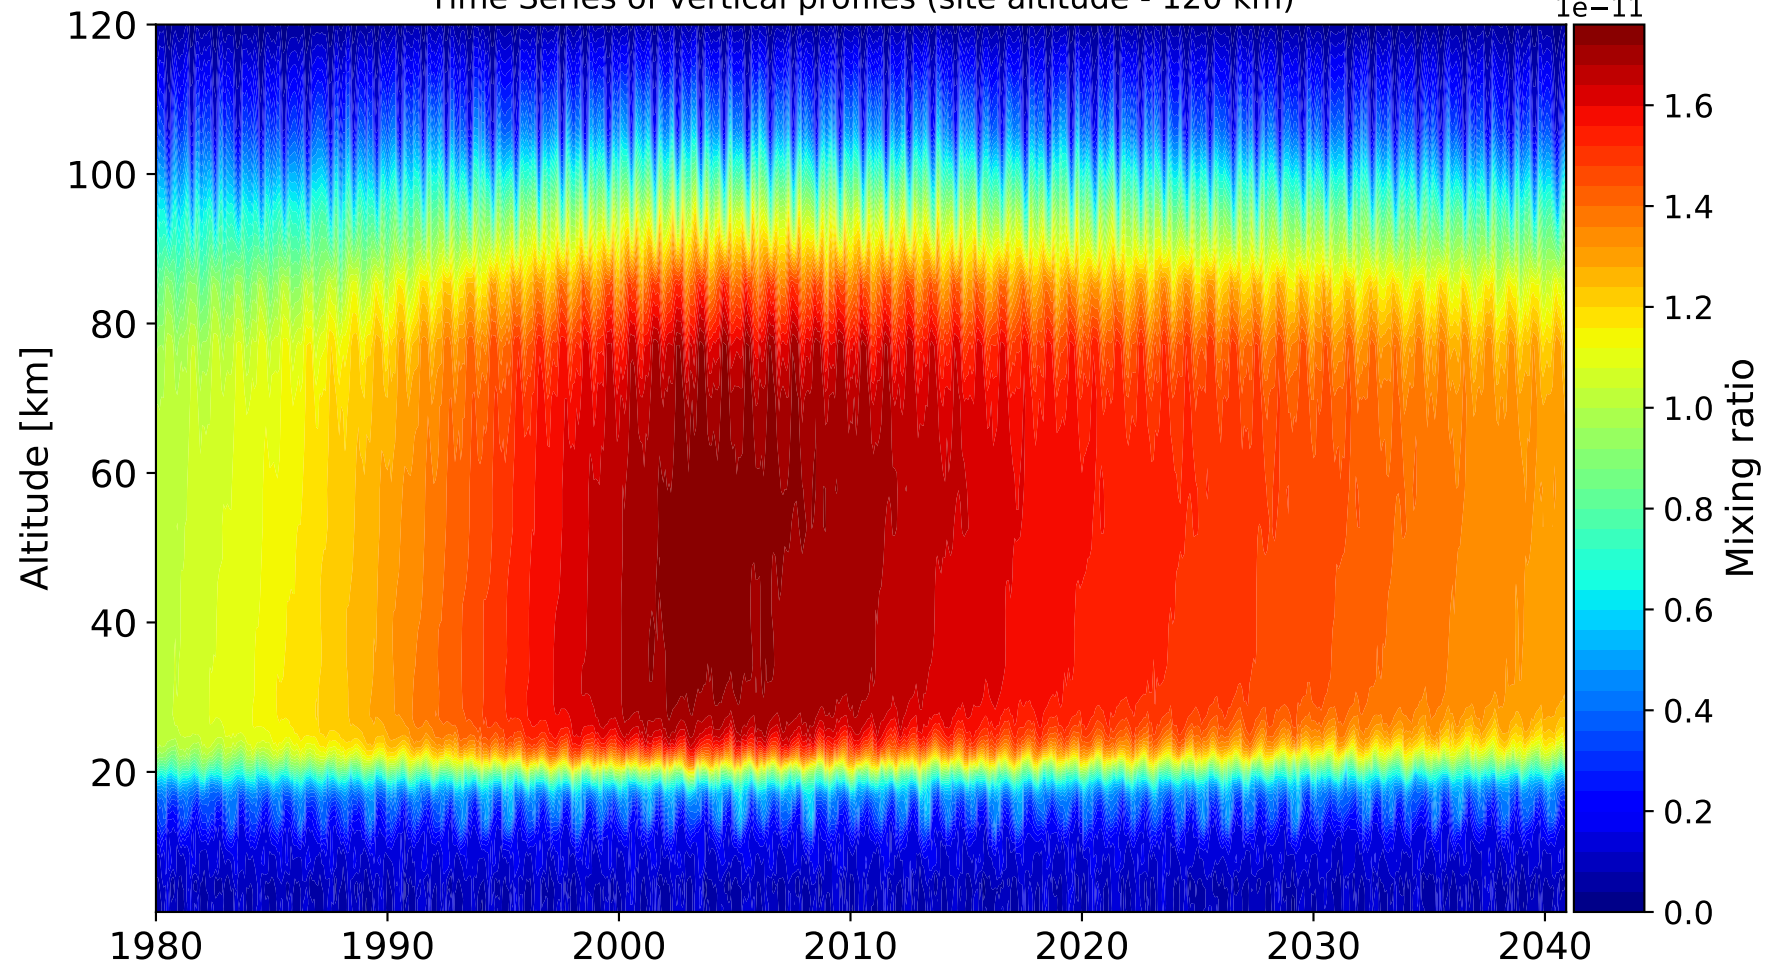

Time Series of vertical profiles (site altitude - 120 km)

$1e-11$

Time Series of vertical profiles (site altitude - 40 km)

Min, Max, Mean of 732 profiles
FtSumner, 34.48N, 255.78E, 1.26kmasl

Std. Deviation

Percent Deviation

Level covariance matrix