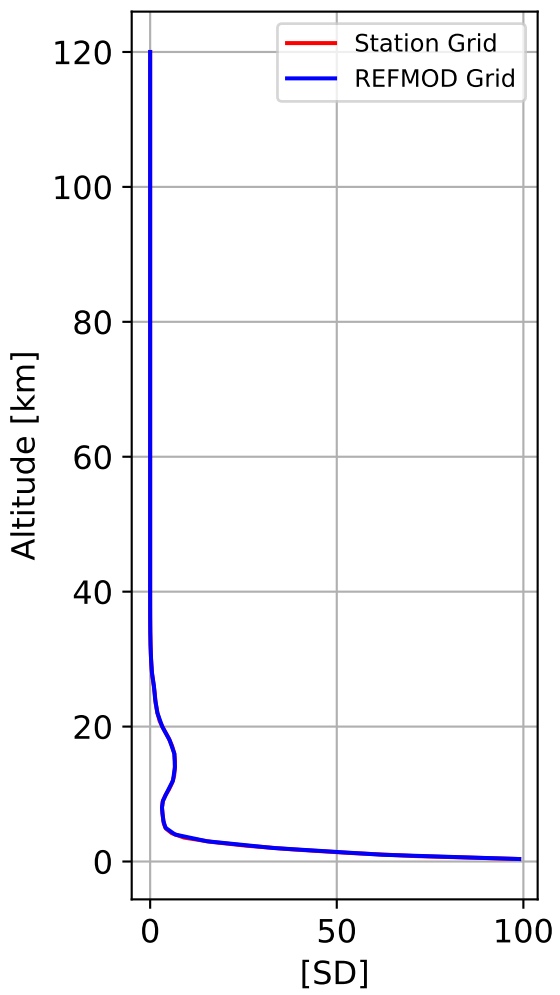

Time Series of vertical profiles (site altitude - 120 km)

Time Series of vertical profiles (site altitude - 40 km)

Min, Max, Mean of 732 profiles
Fort_McMurray, 56.65N, 248.78E, 0.369kmasl

Std. Deviation

Percent Deviation

Level covariance matrix