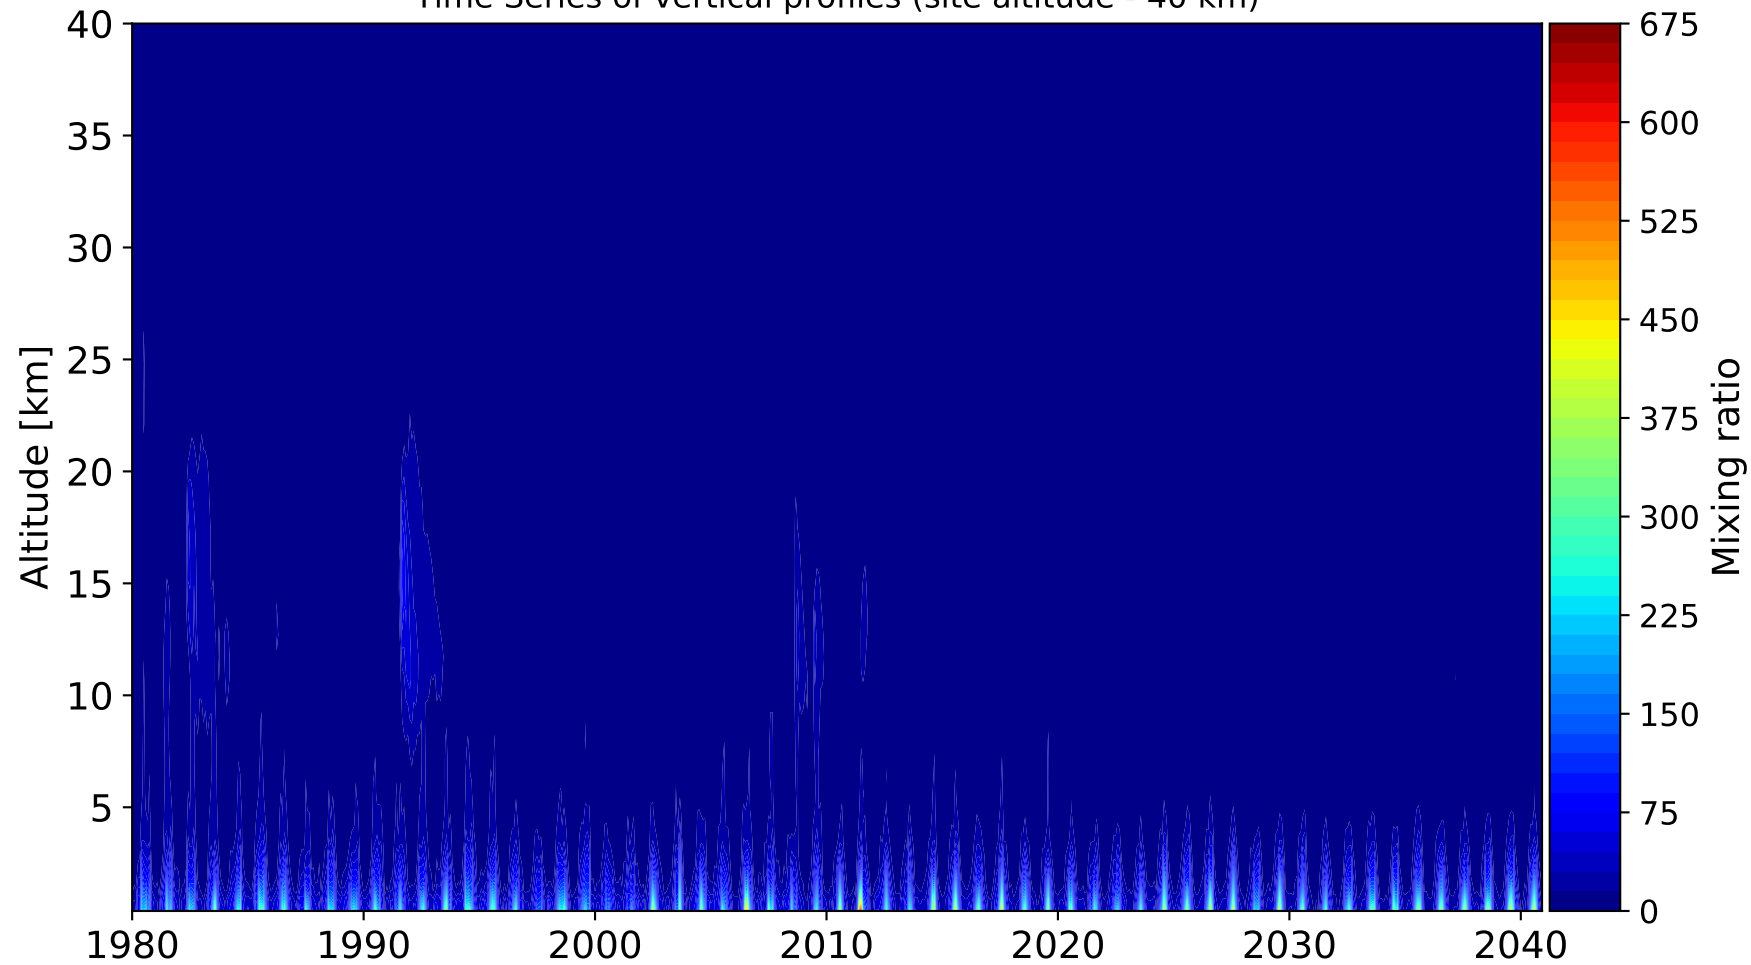

Time Series of vertical profiles (site altitude - 120 km)

Time Series of vertical profiles (site altitude - 40 km)

Min, Max, Mean of 732 profiles
Fort_McMurray, 56.65N, 248.78E, 0.369kmasl

Std. Deviation

Percent Deviation

Level covariance matrix