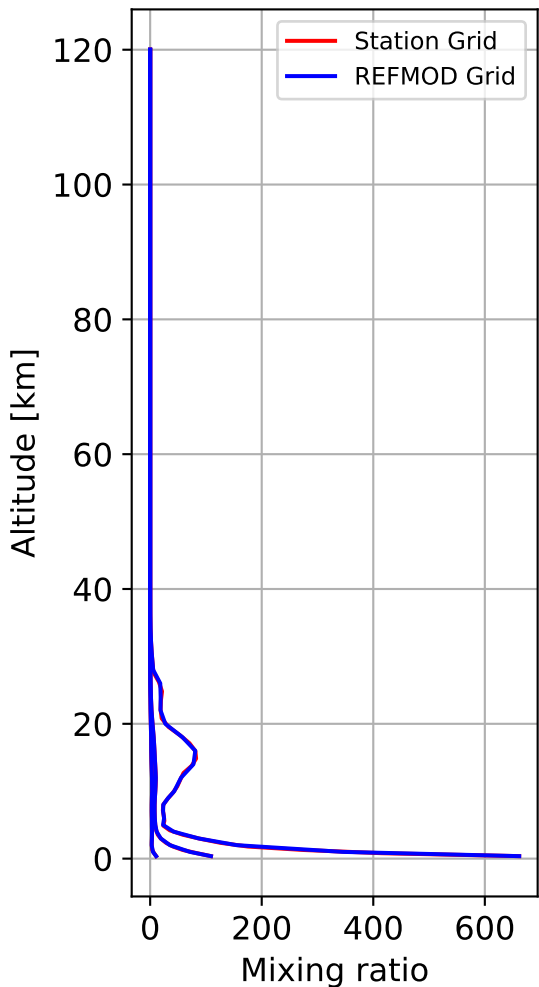

Time Series of vertical profiles (site altitude - 120 km)

Time Series of vertical profiles (site altitude - 40 km)

Min, Max, Mean of 732 profiles
Fort_McMurray, 56.65N, 248.78E, 0.369kmasl

Std. Deviation

Percent Deviation

Level covariance matrix