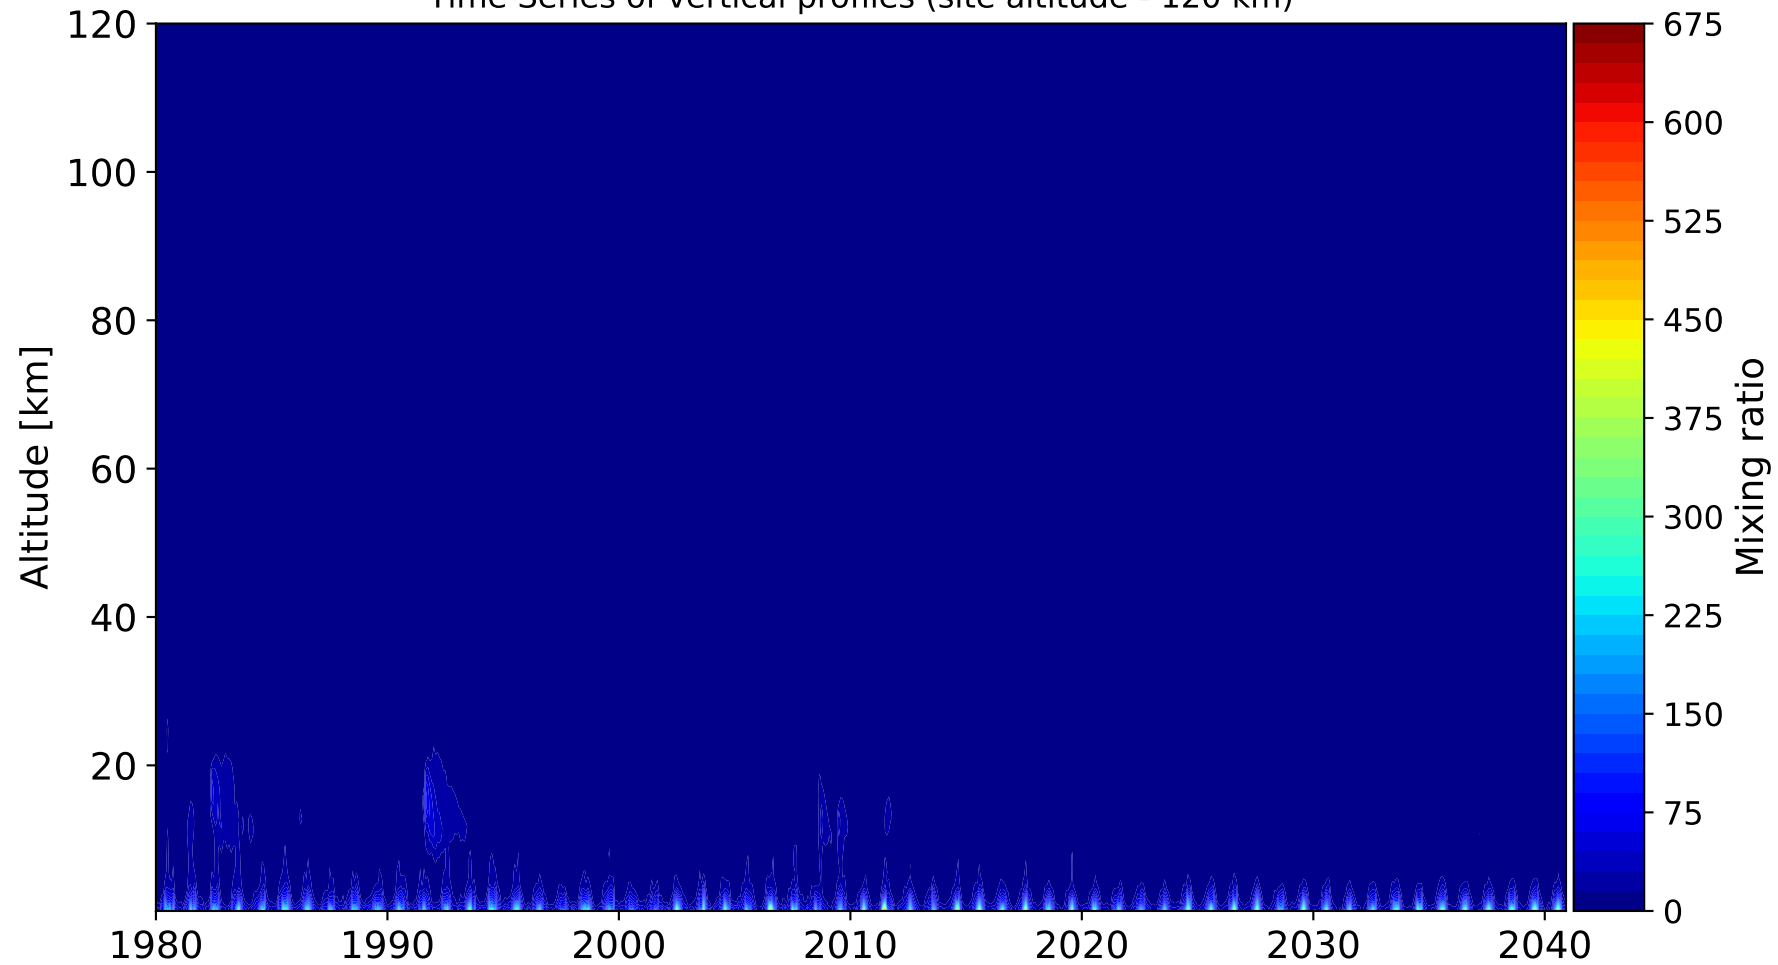

Time Series of vertical profiles (site altitude - 120 km)

Time Series of vertical profiles (site altitude - 40 km)

Min, Max, Mean of 732 profiles
Fort_McMurray, 56.65N, 248.78E, 0.369kmasl

Std. Deviation

Percent Deviation

Level covariance matrix