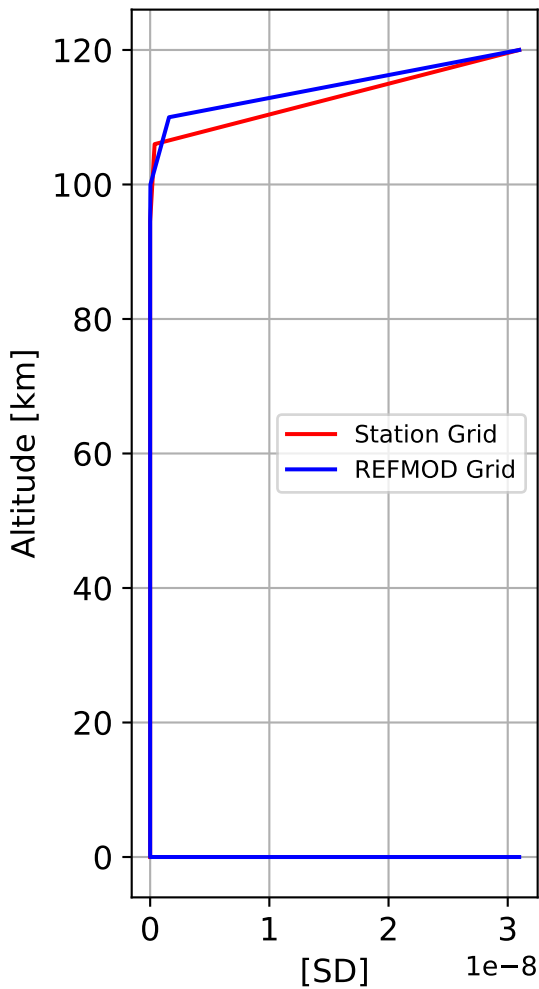

Time Series of vertical profiles (site altitude - 120 km)

Time Series of vertical profiles (site altitude - 40 km)

Min, Max, Mean of 732 profiles
Cabauw, 51.97N, 4.93E, -0.0017kmasl

Std. Deviation

Percent Deviation

Level covariance matrix

1e-16