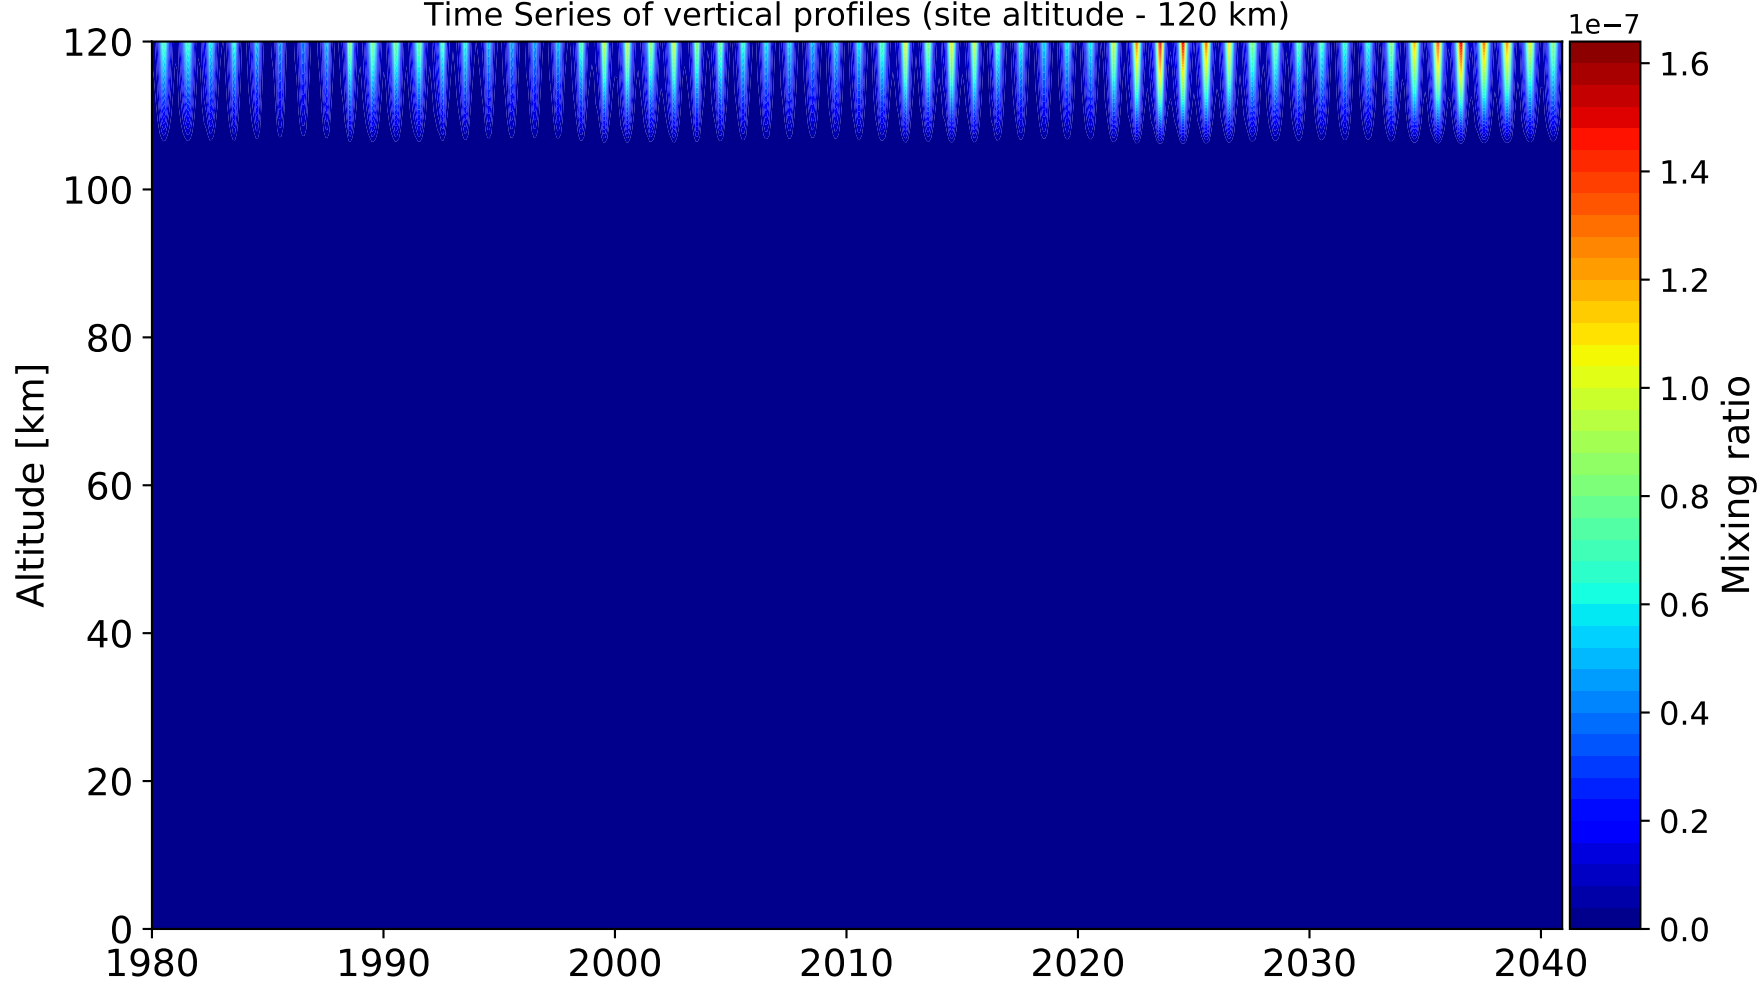

Time Series of vertical profiles (site altitude - 120 km)

Time Series of vertical profiles (site altitude - 40 km)

Min, Max, Mean of 732 profiles
Cabauw, 51.97N, 4.93E, -0.0017kmasl

Std. Deviation

Percent Deviation

Level covariance matrix

1e-16