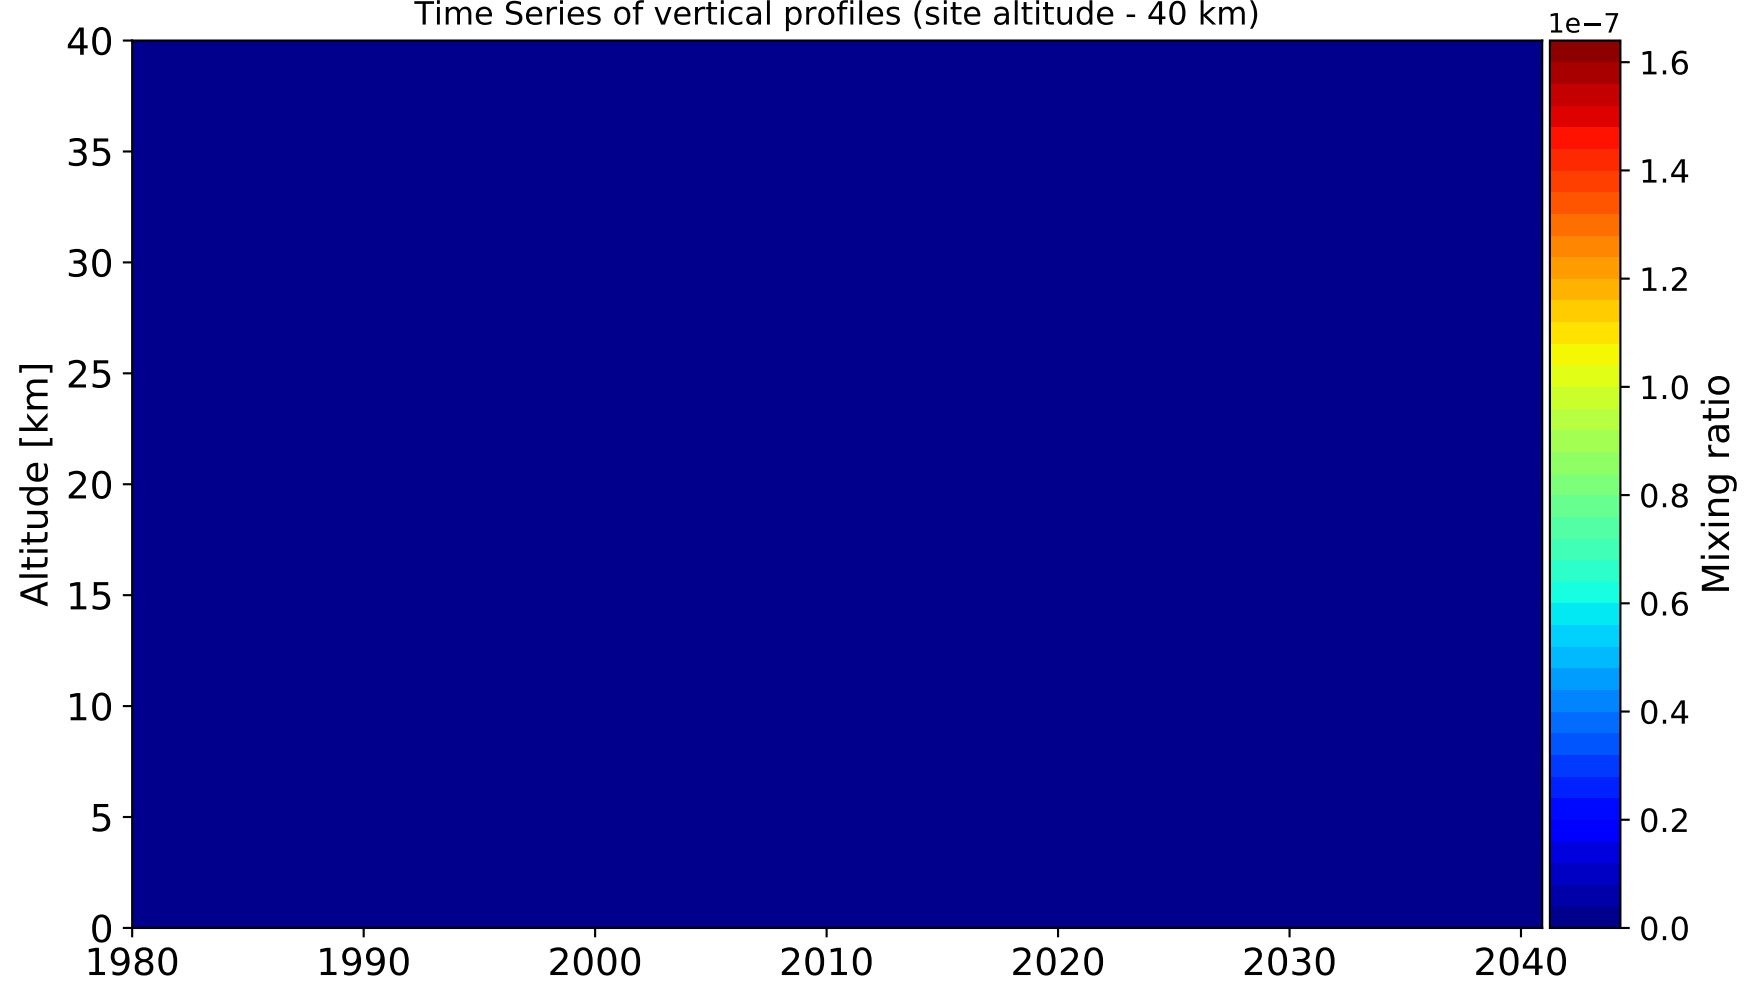

Time Series of vertical profiles (site altitude - 120 km)

Time Series of vertical profiles (site altitude - 40 km)

Min, Max, Mean of 732 profiles
Cabauw, 51.97N, 4.93E, -0.0017kmasl

Std. Deviation

Percent Deviation

Level covariance matrix

1e-16