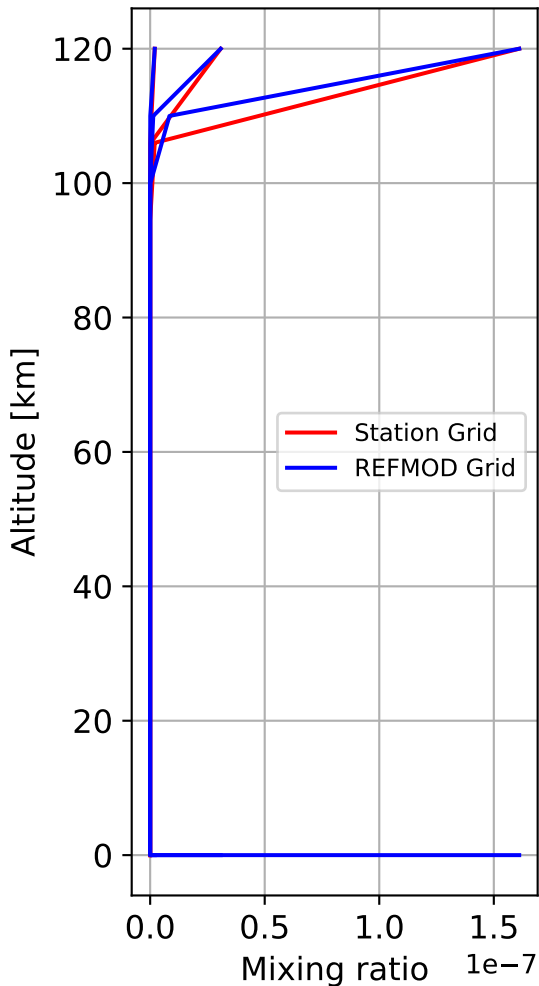

Time Series of vertical profiles (site altitude - 120 km)

Time Series of vertical profiles (site altitude - 40 km)

Min, Max, Mean of 732 profiles
Cabauw, 51.97N, 4.93E, -0.0017kmasl

Std. Deviation

Percent Deviation

Level covariance matrix

1e-16