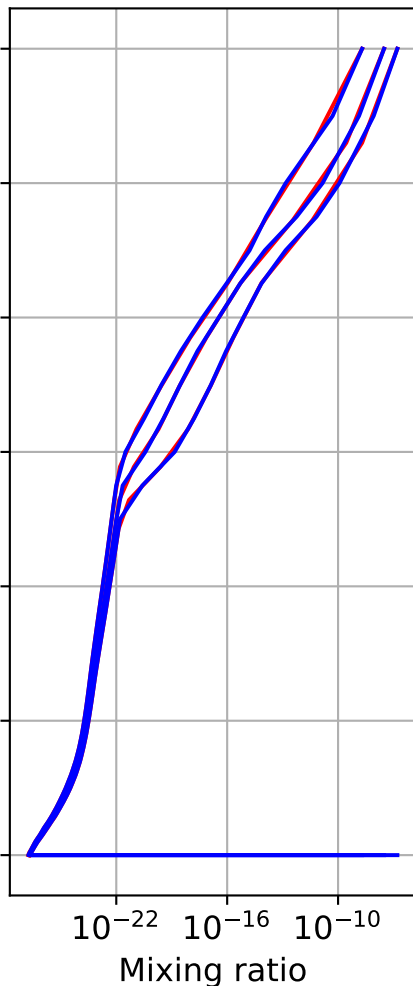

Time Series of vertical profiles (site altitude - 120 km)

Time Series of vertical profiles (site altitude - 40 km)

Min, Max, Mean of 732 profiles
Cabauw, 51.97N, 4.93E, -0.0017kmasl

Std. Deviation

Percent Deviation

Level covariance matrix

1e-16