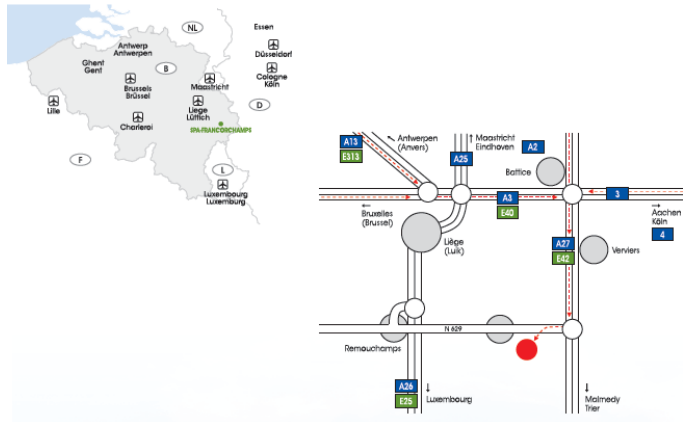

- Hotel located at a walking distance of 650 metres from Spa railway station: duration  $\pm$  10 minutes

## Silva Hotel Spa-Balmoral

- Silva Hotel Spa-Balmoral

- Train connections Brussels Airport Zaventem → Brussels South → Verviers → Spa : duration  $\pm$  2 hours
- Train connections Liège-Guillemins → Pepinster → Spa: duration  $\pm$  1 hour