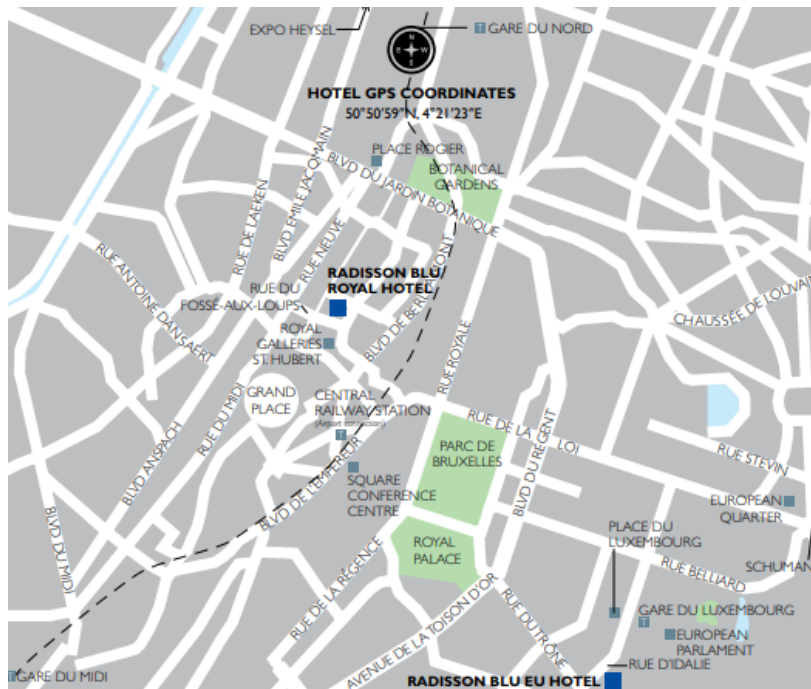

## Thon Hotel Bristol Stéphanie

- Thon Hotel Bristol Stéphanie

- Located at Avenue Louise
- 19-minute walk distance between the hotel and the Royal Palace

## Radisson Blu Royal Hotel

- Radisson Blu Royal Hotel

- Location: city center
- Standard Room Double, 199€/night/person: breakfast + Wi-Fi+access to the hotel's fitness and sauna included
- Price valid for a stay in the period: 18-22/05/2020

## Radisson Blu Royal Hotel

- Radisson Blu Royal Hotel

- Located at Rue du Fossé-aux-Loups
- walking distance between the hotel and the Royal Palace