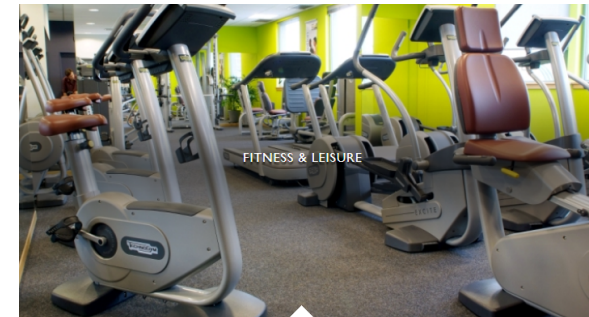

## Radisson Blu Royal Hotel

- Radisson Blu Royal Hotel

- Location: city center
- Standard Room Double, 199€/night/person: breakfast + Wi-Fi+access to the hotel's fitness and sauna included
- Price valid for a stay in the period: 18-22/05/2020